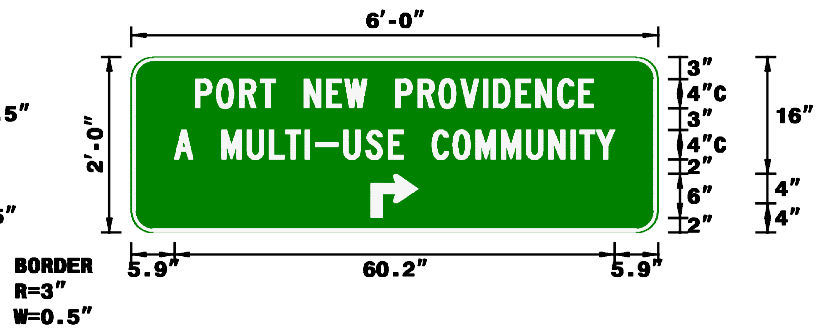

EXAMPLES OF NCDOT STANDARD MULTI-USE COMMUNITY SIGNS

Typical sign to be posted on or near the gate that list the amenities that are open and available to the public of a private or gated Multi-Use Community.