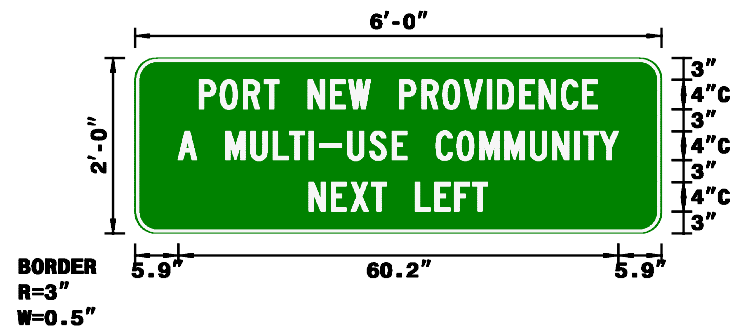

EXAMPLES OF NCDOT STANDARD MULTI-USE COMMUNITY SIGNS

Typical sign to be posted on or near the gate that list the amenities that are open and available to the public of a private or gated Multi-Use Community.