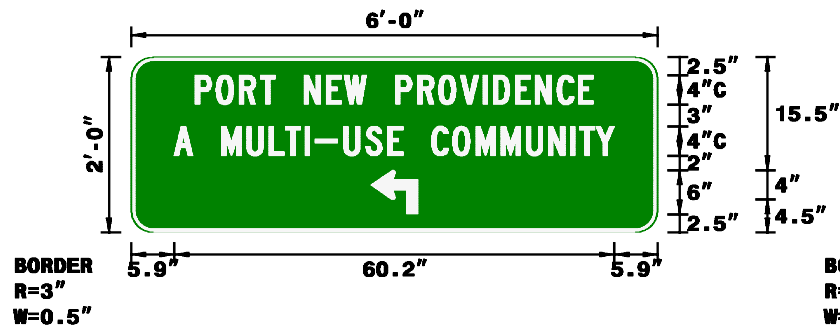

EXAMPLES OF NCDOT STANDARD MULTI-USE COMMUNITY SIGNS

Typical sign to be posted on or near the gate that list the amenities that are open and available to the public of a private or gated Multi-Use Community.