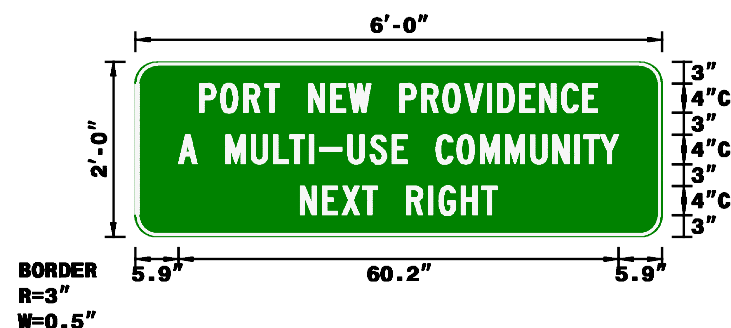

EXAMPLES OF NCDOT STANDARD MULTI-USE COMMUNITY SIGNS

Typical sign to be posted on or near the gate that list the amenities that are open and available to the public of a private or gated Multi-Use Community.