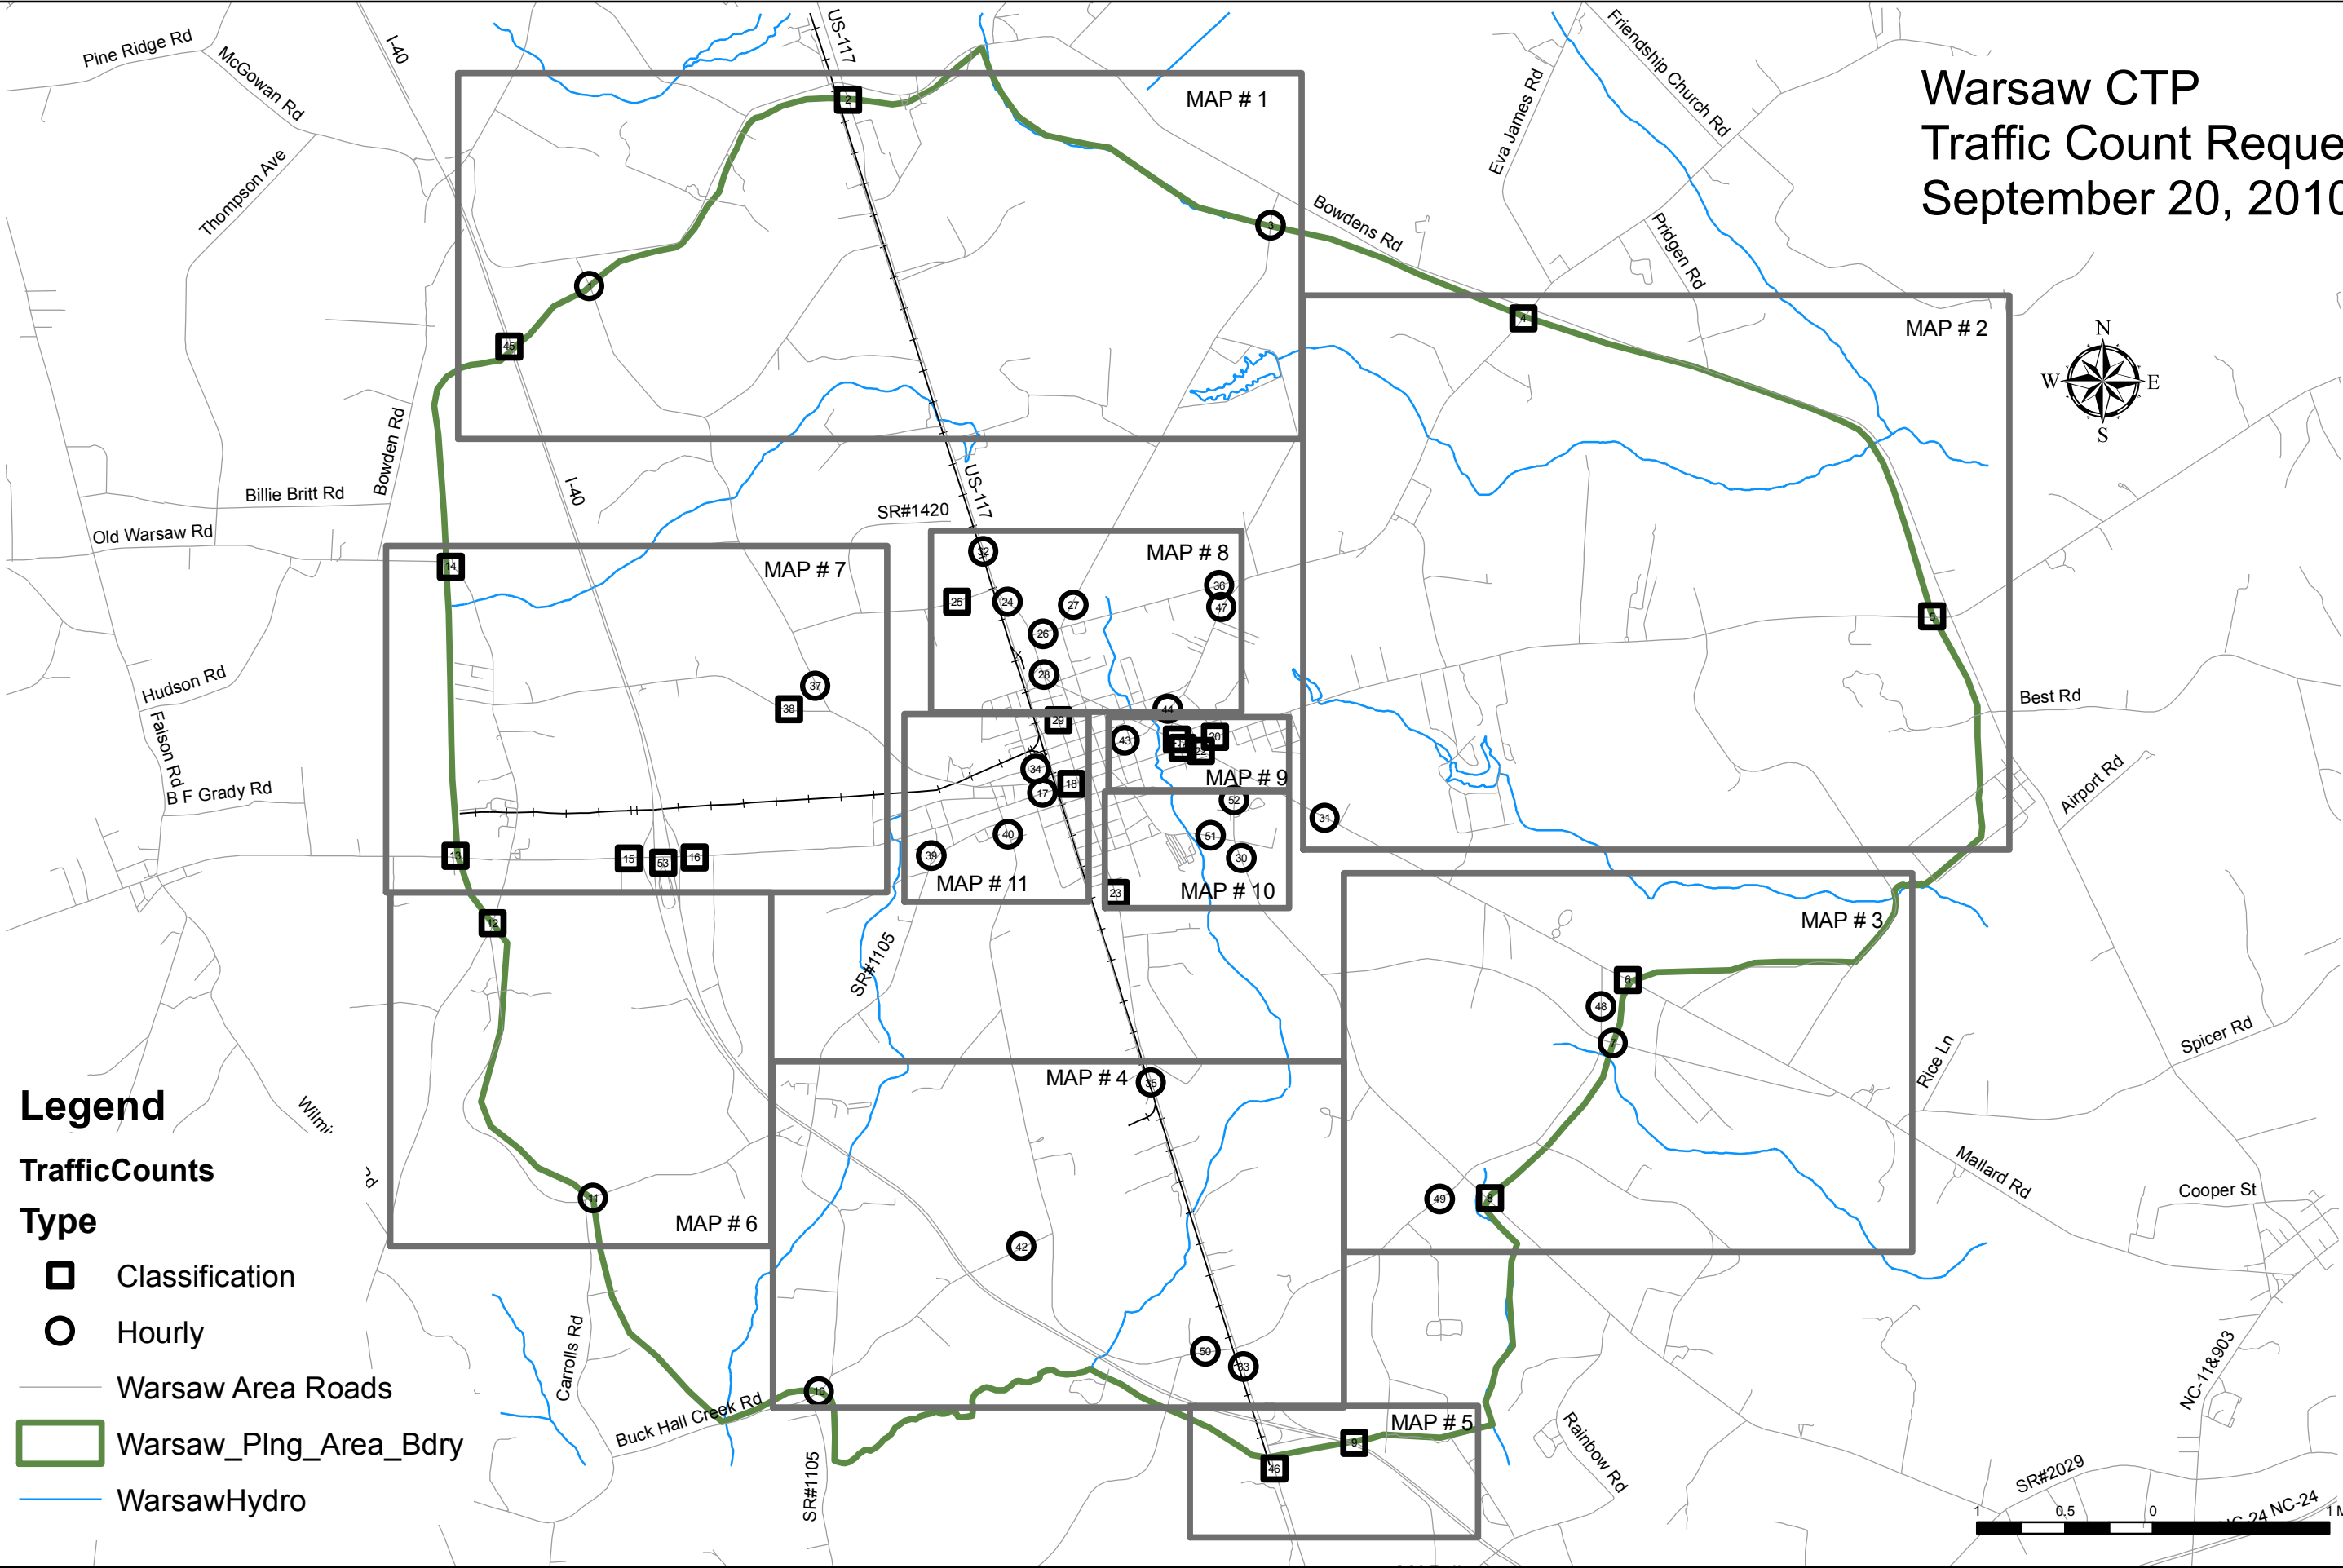

Warsaw CTP Traffic Count Request September 20, 2010

Legend

TrafficCounts

Type

- Classification
- Hourly
- Warsaw Area Roads
- Warsaw_Ping_Area_Bdry
- WarsawHydro