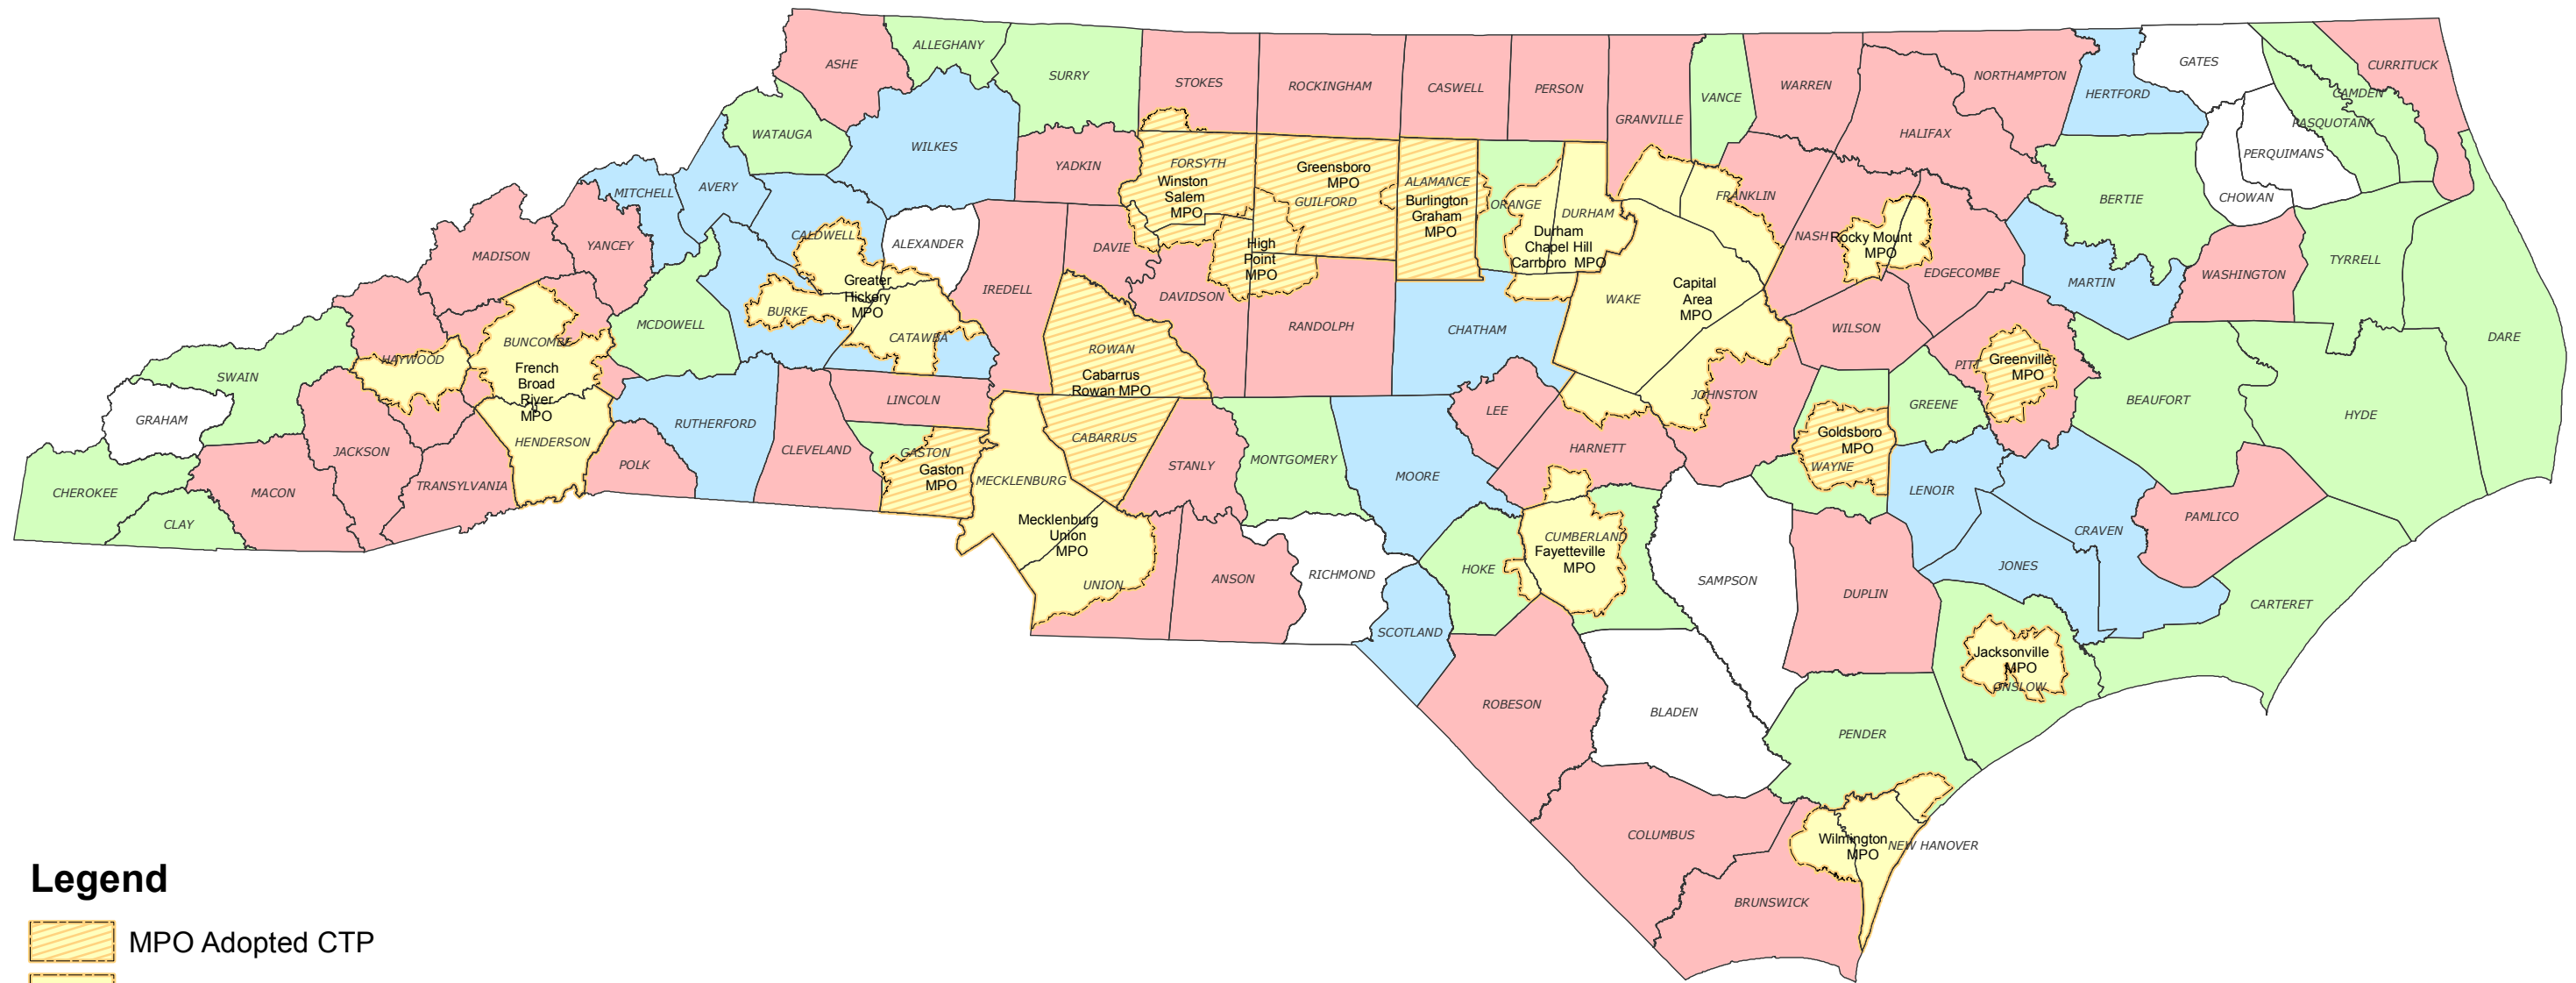

North Carolina Department of Transportation Comprehensive Transportation Plans by County

Legend

- MPO Adopted CTP
- MPO CTP Under Study
- County Plan Under Study
- County Plan Adopted after 2000
- County Plan Adopted before 2000
- No County Plan Developed