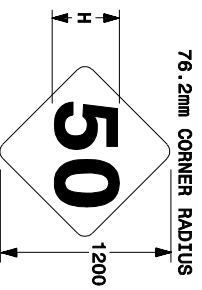

DETAIL OF STATE SHIELDS

1200mm N.C. SHIELDS

DETAIL OF STATE SHIELDS

1200mm N.C. SHIELDS

DETAIL OF STATE SHIELDS

1200mm N.C. SHIELDS

1200mm N.C. SHIELDS

DETAIL OF STATE SHIELDS

1200mm N.C. SHIELDS

DETAIL OF STATE SHIELDS

1200mm N.C. SHIELDS

DETAIL OF STATE SHIELDS

1200mm N.C. SHIELDS

DETAIL OF STATE SHIELDS

1200mm N.C. SHIELDS

DETAIL OF STATE SHIELDS

1200mm N.C. SHIELDS

DETAIL OF STATE SHIELDS

1200mm N.C. SHIELDS

DETAIL OF STATE SHIELDS

DETAIL OF STATE SHIELDS