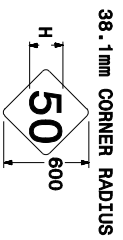

METRIC STANDARD DRAWING FOR  
**ARROWS AND SHIELDS**

DETAIL OF STATE SHIELDS

600mm N.C. SHIELDS

NO. DIGITS	LETTER SERIES	LETTER HEIGHT "H"
1	"D"	300
2	"C" OR "D"	250
3	"C" OR "D"	175
3	"C" OR "D"	200

900mm N.C. SHIELDS

NO. DIGITS	LETTER SERIES	LETTER HEIGHT "H"
1	"D"	450
2	"C" OR "D"	375
3	"C" OR "D"	300
3	"D"	250

1200mm N.C. SHIELDS

NO. DIGITS	LETTER SERIES	LETTER HEIGHT "H"
1	"D"	600
2	"D"	500
3	"C" OR "D"	350

DETAIL OF DIAGONAL ARROWS FOR TYPE "D" SIGNS

125mm ARROW

ANGLE Δ	A	B	C
30°	126	177	191
45°	152	152	191
60°	177	126	191
75°	190	126	191

150mm ARROW

ANGLE Δ	A	B	C
30°	151	212	229
45°	182	182	229
60°	212	151	229
75°	228	151	229

200mm ARROW

ANGLE Δ	A	B	C
30°	199	283	305
45°	243	243	305
60°	283	199	305
75°	304	200	305

250mm ARROW

ANGLE Δ	A	B	C
30°	249	354	381
45°	303	303	381
60°	354	249	381
75°	380	250	381

DETAIL OF STATE SHIELDS

600mm N.C. SHIELDS

NO. DIGITS	LETTER SERIES	LETTER HEIGHT "H"
1	"D"	300
2	"C" OR "D"	250
3	"C" OR "D"	175
3	"C" OR "D"	200