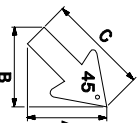

METRIC STANDARD DRAWING FOR  
**ARROWS AND SHIELDS**

DETAIL OF STATE SHIELDS

600mm N.C. SHIELDS

NO. DIGITS	LETTER SERIES	LETTER HEIGHT "H"
1	"D"	300
2	"C" OR "D"	250
3	"C" OR "D"	175
3	"C" OR "D"	200

900mm N.C. SHIELDS

NO. DIGITS	LETTER SERIES	LETTER HEIGHT "H"
1	"D"	450
2	"C" OR "D"	375
3	"C" OR "D"	300
3	"D"	250

1200mm N.C. SHIELDS

NO. DIGITS	LETTER SERIES	LETTER HEIGHT "H"
1	"D"	600
2	"D"	500
3	"C" OR "D"	350

DETAIL OF DIAGONAL ARROWS FOR TYPE "D" SIGNS

125mm ARROW

ANGLE Δ	A	B	C
30°	126	177	191
45°	152	152	191
60°	177	126	191
75°	190	126	191

150mm ARROW

ANGLE Δ	A	B	C
30°	151	212	229
45°	182	182	229
60°	212	151	229
75°	228	151	229

200mm ARROW

ANGLE Δ	A	B	C
30°	199	283	305
45°	243	243	305
60°	283	199	305
75°	304	200	305