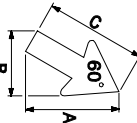

METRIC STANDARD DRAWING FOR  
**ARROWS AND SHIELDS**

DETAIL OF STATE SHIELDS

600mm N.C. SHIELDS

NO. DIGITS	LETTER SERIES	LETTER HEIGHT "H"
1	"D"	300
2	"C" OR "D"	250
3	"C" OR "D"	175
3	"C" OR "D"	200

900mm N.C. SHIELDS

NO. DIGITS	LETTER SERIES	LETTER HEIGHT "H"
1	"D"	450
2	"C" OR "D"	375
3	"C" OR "D"	300
3	"D"	250

1200mm N.C. SHIELDS

NO. DIGITS	LETTER SERIES	LETTER HEIGHT "H"
1	"D"	600
2	"D"	500
3	"C" OR "D"	350

DETAIL OF DIAGONAL ARROWS FOR TYPE "D" SIGNS

125mm ARROW

ANGLE Δ	A	B	C
30°	126	177	191
45°	152	152	191
60°	177	126	191
75°	190	126	191

150mm ARROW

ANGLE Δ	A	B	C
30°	151	212	229
45°	182	182	229
60°	212	151	229
75°	228	151	229

200mm ARROW

ANGLE Δ	A	B	C
30°	199	283	305
45°	243	243	305
60°	283	199	305
75°	304	200	305