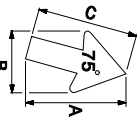

METRIC STANDARD DRAWING FOR  
**ARROWS AND SHIELDS**

DETAIL OF STATE SHIELDS

600mm N.C. SHIELDS

NO. DIGITS	LETTER SERIES	LETTER HEIGHT "H"
1	"D"	300
2	"C" OR "D"	250
3	"C" OR "D"	175
3	"C" OR "D"	200

900mm N.C. SHIELDS

NO. DIGITS	LETTER SERIES	LETTER HEIGHT "H"
1	"D"	450
2	"C" OR "D"	375
3	"C" OR "D"	300
3	"D"	250

1200mm N.C. SHIELDS

NO. DIGITS	LETTER SERIES	LETTER HEIGHT "H"
1	"D"	600
2	"D"	500
3	"C" OR "D"	350

DETAIL OF DIAGONAL ARROWS FOR TYPE "D" SIGNS

125mm ARROW

ANGLE Δ	A	B	C
30°	126	177	191
45°	152	152	191
60°	177	126	191
75°	190	126	191

150mm ARROW

ANGLE Δ	A	B	C
30°	151	212	229
45°	182	182	229
60°	212	151	229
75°	228	151	229

200mm ARROW

ANGLE Δ	A	B	C
30°	199	283	305
45°	243	243	305
60°	283	199	305
75°	304	200	305

250mm ARROW

ANGLE Δ	A	B	C
30°	249	354	381
45°	303	303	381
60°	354	249	381
75°	380	250	381

DETAIL OF STATE SHIELDS

600mm N.C. SHIELDS

NO. DIGITS	LETTER SERIES	LETTER HEIGHT "H"
1	"D"	300
2	"C" OR "D"	250
3	"C" OR "D"	175
3	"C" OR "D"	200