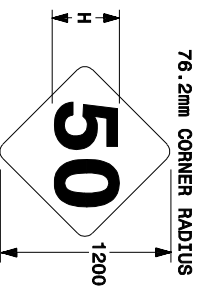

DETAIL OF STATE SHIELDS

1200mm N.C. SHIELDS

DETAIL OF STATE SHIELDS

1200mm N.C. SHIELDS

1200mm N.C. SHIELDS

DETAIL OF STATE SHIELDS

1200mm N.C. SHIELDS

DETAIL OF STATE SHIELDS

1200mm N.C. SHIELDS

DETAIL OF STATE SHIELDS

1200mm N.C. SHIELDS

DETAIL OF STATE SHIELDS

1200mm N.C. SHIELDS

DETAIL OF STATE SHIELDS

1200mm N.C. SHIELDS

DETAIL OF STATE SHIELDS

1200mm N.C. SHIELDS

DETAIL OF STATE SHIELDS

1200mm N.C. SHIELDS

DETAIL OF STATE SHIELDS

DETAIL OF STATE SHIELDS