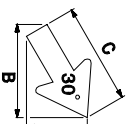

METRIC STANDARD DRAWING FOR  
**ARROWS AND SHIELDS**

DETAIL OF STATE SHIELDS

600mm N.C. SHIELDS

NO. DIGITS	LETTER SERIES	LETTER HEIGHT "H"
1	"D"	300
2	"C" OR "D"	250
3	"C" OR "D"	175
3	"C" OR "D"	200

900mm N.C. SHIELDS

NO. DIGITS	LETTER SERIES	LETTER HEIGHT "H"
1	"D"	450
2	"C" OR "D"	375
3	"C" OR "D"	300
3	"D"	250

1200mm N.C. SHIELDS

NO. DIGITS	LETTER SERIES	LETTER HEIGHT "H"
1	"D"	600
2	"D"	500
3	"C" OR "D"	350

DETAIL OF DIAGONAL ARROWS FOR TYPE "D" SIGNS

125mm ARROW

ANGLE Δ	A	B	C
30°	126	177	191
45°	152	152	191
60°	177	126	191
75°	190	126	191

150mm ARROW

ANGLE Δ	A	B	C
30°	151	212	229
45°	182	182	229
60°	212	151	229
75°	228	151	229

200mm ARROW

ANGLE Δ	A	B	C
30°	199	283	305
45°	243	243	305
60°	283	199	305
75°	304	200	305