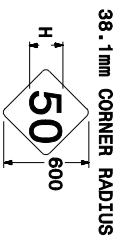

600mm N.C. SHIELDS

600mm N.C. SHIELDS

600mm N.C. SHIELDS

600mm N.C. SHIELDS

600mm N.C. SHIELDS

600mm N.C. SHIELDS

600mm N.C. SHIELDS

600mm N.C. SHIELDS

600mm N.C. SHIELDS

600mm N.C. SHIELDS