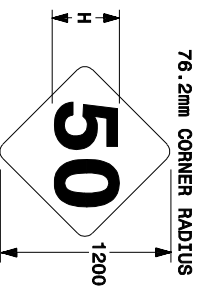

DETAIL OF STATE SHIELDS

1200mm N.C. SHIELDS

DETAIL OF STATE SHIELDS

1200mm N.C. SHIELDS

DETAIL OF STATE SHIELDS

1200mm N.C. SHIELDS

DETAIL OF STATE SHIELDS

1200mm N.C. SHIELDS

DETAIL OF STATE SHIELDS

1200mm N.C. SHIELDS

1200mm N.C. SHIELDS

DETAIL OF STATE SHIELDS

1200mm N.C. SHIELDS

DETAIL OF STATE SHIELDS

1200mm N.C. SHIELDS

DETAIL OF STATE SHIELDS

1200mm N.C. SHIELDS

DETAIL OF STATE SHIELDS

1200mm N.C. SHIELDS

DETAIL OF STATE SHIELDS

DETAIL OF STATE SHIELDS