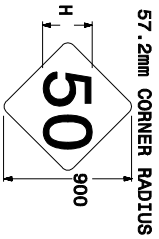

METRIC STANDARD DRAWING FOR  
**ARROWS AND SHIELDS**

DETAIL OF STATE SHIELDS

600mm N.C. SHIELDS

NO. DIGITS	LETTER SERIES	LETTER HEIGHT "H"
1	"D"	300
2	"C" OR "D"	250
3	"C" OR "D"	175
3	"C" OR "D"	200

900mm N.C. SHIELDS

NO. DIGITS	LETTER SERIES	LETTER HEIGHT "H"
1	"D"	450
2	"C" OR "D"	375
3	"C" OR "D"	300
3	"D"	250

1200mm N.C. SHIELDS

NO. DIGITS	LETTER SERIES	LETTER HEIGHT "H"
1	"D"	600
2	"D"	500
3	"C" OR "D"	350

DETAIL OF DIAGONAL ARROWS FOR TYPE "D" SIGNS

125mm ARROW

ANGLE Δ	A	B	C
30°	126	177	191
45°	152	152	191
60°	177	126	191
75°	190	126	191

150mm ARROW

ANGLE Δ	A	B	C
30°	151	212	229
45°	182	182	229
60°	212	151	229
75°	228	151	229

200mm ARROW

ANGLE Δ	A	B	C
30°	199	283	305
45°	243	243	305
60°	283	199	305
75°	304	200	305

250mm ARROW

ANGLE Δ	A	B	C
30°	249	354	381
45°	303	303	381
60°	354	249	381
75°	380	250	381

DETAIL OF STATE SHIELDS

600mm N.C. SHIELDS

NO. DIGITS	LETTER SERIES	LETTER HEIGHT "H"
1	"D"	300
2	"C" OR "D"	250
3	"C" OR "D"	175
3	"C" OR "D"	200