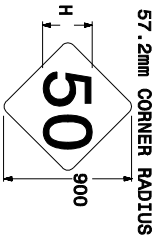

900mm N.C. SHIELDS

900mm N.C. SHIELDS

900mm N.C. SHIELDS

900mm N.C. SHIELDS

900mm N.C. SHIELDS

900mm N.C. SHIELDS

900mm N.C. SHIELDS

900mm N.C. SHIELDS

900mm N.C. SHIELDS

900mm N.C. SHIELDS