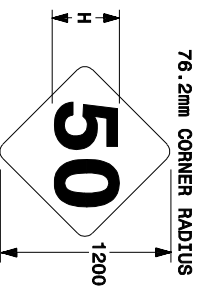

DETAIL OF STATE SHIELDS

1200mm N.C. SHIELDS

DETAIL OF STATE SHIELDS

1200mm N.C. SHIELDS

DETAIL OF STATE SHIELDS

1200mm N.C. SHIELDS

DETAIL OF STATE SHIELDS

1200mm N.C. SHIELDS

1200mm N.C. SHIELDS

DETAIL OF STATE SHIELDS

1200mm N.C. SHIELDS

DETAIL OF STATE SHIELDS

1200mm N.C. SHIELDS

DETAIL OF STATE SHIELDS

1200mm N.C. SHIELDS

DETAIL OF STATE SHIELDS

1200mm N.C. SHIELDS

DETAIL OF STATE SHIELDS

1200mm N.C. SHIELDS

DETAIL OF STATE SHIELDS

DETAIL OF STATE SHIELDS