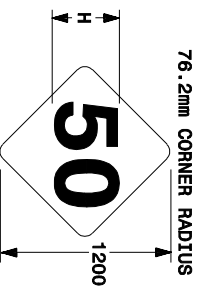

METRIC STANDARD DRAWING FOR  
**ARROWS AND SHIELDS**

DETAIL OF STATE SHIELDS

600mm N.C. SHIELDS

NO. DIGITS	LETTER SERIES	LETTER HEIGHT "H"
1	"D"	300
2	"C" OR "D"	250
3	"C" OR "D"	175
3	"C" OR "D"	200

900mm N.C. SHIELDS

NO. DIGITS	LETTER SERIES	LETTER HEIGHT "H"
1	"D"	450
2	"C" OR "D"	375
3	"C" OR "D"	300
3	"D"	250

1200mm N.C. SHIELDS

NO. DIGITS	LETTER SERIES	LETTER HEIGHT "H"
1	"D"	600
2	"D"	500
3	"C" OR "D"	350

DETAIL OF DIAGONAL ARROWS FOR TYPE "D" SIGNS

125mm ARROW

ANGLE Δ	A	B	C
30°	126	177	191
45°	152	152	191
60°	177	126	191
75°	190	126	191

150mm ARROW

ANGLE Δ	A	B	C
30°	151	212	229
45°	182	182	229
60°	212	151	229
75°	228	151	229

200mm ARROW

ANGLE Δ	A	B	C
30°	199	283	305
45°	243	243	305
60°	283	199	305
75°	304	200	305

250mm ARROW

ANGLE Δ	A	B	C
30°	249	354	381
45°	303	303	381
60°	354	249	381
75°	380	250	381

DETAIL OF STATE SHIELDS

600mm N.C. SHIELDS

NO. DIGITS	LETTER SERIES	LETTER HEIGHT "H"
1	"D"	300
2	"C" OR "D"	250
3	"C" OR "D"	175
3	"C" OR "D"	200