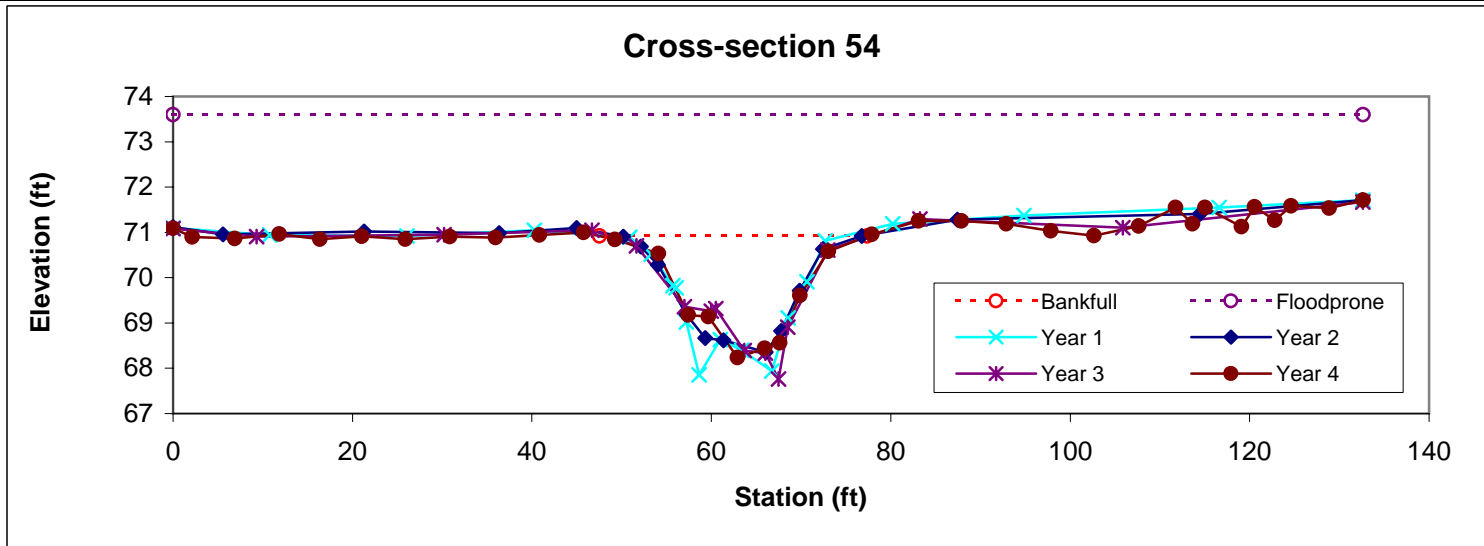

Feature	Stream Type	BKF Area	BKF Width	BKF Depth	Max BKF Depth	W/D	BH Ratio	ER	BKF Elev	TOB Elev
Riffle	Cc	27.9	19.32	1.44	2.13	13.4	1	4.8	72.09	72.1

Feature	Stream Type	BKF Area	BKF Width	BKF Depth	Max BKF Depth	W/D	BH Ratio	ER	BKF Elev	TOB Elev
Pool		37.3	23.14	1.61	2.5	14.34	1	5.7	71.72	71.75

Feature	Stream Type	BKF Area	BKF Width	BKF Depth	Max BKF Depth	W/D	BH Ratio	ER	BKF Elev	TOB Elev
Riffle	Cc	26.2	19.87	1.32	1.98	15.1	1	4.4	71.76	71.81

Feature	Stream Type	BKF Area	BKF Width	BKF Depth	Max BKF Depth	W/D	BH Ratio	ER	BKF Elev	TOB Elev
Pool		26.7	21.44	1.24	2.34	17.25	1	5.4	71.28	71.21

Feature	Stream Type	BKF Area	BKF Width	BKF Depth	Max BKF Depth	W/D	BH Ratio	ER	BKF Elev	TOB Elev
Riffle	Cc	24.3	18.46	1.32	2.11	14.03	1	6.5	71.34	71.35

**Cross-section 53**

Feature	Stream Type	BKF Area	BKF Width	BKF Depth	Max BKF Depth	W/D	BH Ratio	ER	BKF Elev	TOB Elev
Pool		35.4	29.85	1.18	2.68	25.2	1	4.4	70.92	70.96