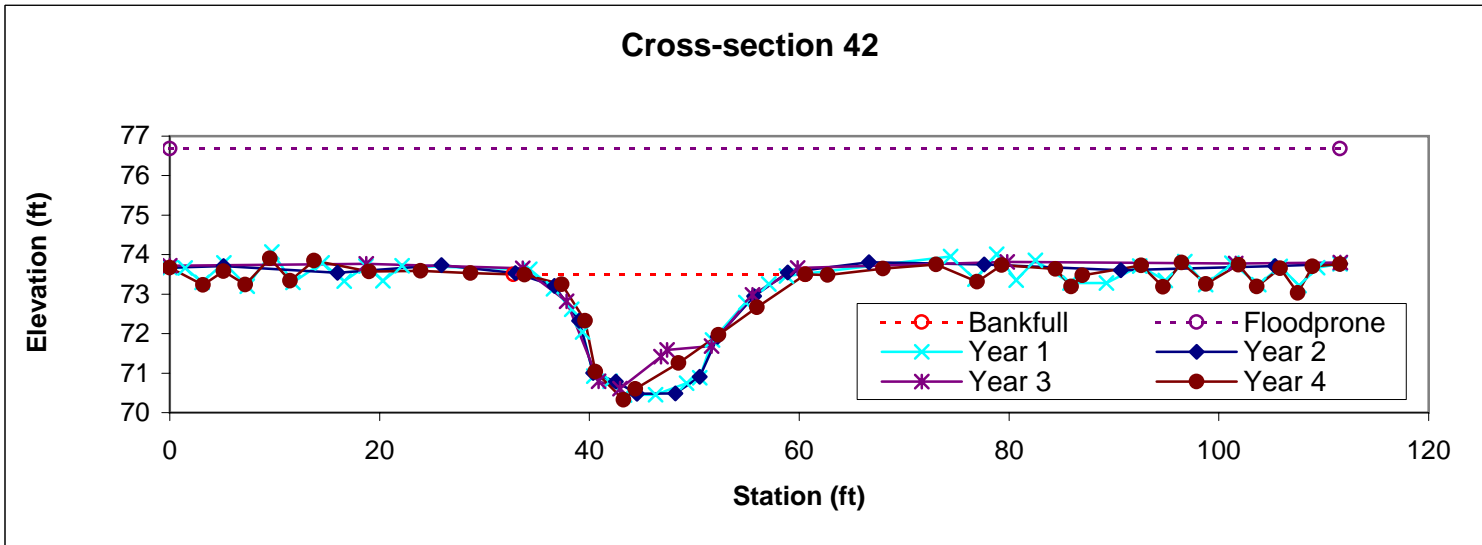

Feature	Stream Type	BKF Area	BKF Width	BKF Depth	Max BKF Depth	W/D	BH Ratio	ER	BKF Elev	TOB Elev
Pool		51.1	24.15	2.11	3.91	11.42	1	4.3	74.67	74.68

Feature	Stream Type	BKF Area	BKF Width	BKF Depth	Max BKF Depth	W/D	BH Ratio	ER	BKF Elev	TOB Elev
Riffle	Cc	22.5	28.22	0.8	1.86	35.36	1	3.8	74.06	73.98

Feature	Stream Type	BKF Area	BKF Width	BKF Depth	Max BKF Depth	W/D	BH Ratio	ER	BKF Elev	TOB Elev
Pool		20.1	17.44	1.15	2.01	15.16	1.5	6.4	72.9	73.87

Feature	Stream Type	BKF Area	BKF Width	BKF Depth	Max BKF Depth	W/D	BH Ratio	ER	BKF Elev	TOB Elev
Riffle	Cc	33.8	20.81	1.62	2.72	12.81	1	4.8	74.05	74.07

Feature	Stream Type	BKF Area	BKF Width	BKF Depth	Max BKF Depth	W/D	BH Ratio	ER	BKF Elev	TOB Elev
Pool		28.2	17.9	1.57	2.53	11.38	1.2	6.7	73.53	73.98

Feature	Stream Type	BKF Area	BKF Width	BKF Depth	Max BKF Depth	W/D	BH Ratio	ER	BKF Elev	TOB Elev
Riffle	Cc	36.8	28.38	1.3	2.93	21.9	1	3.6	73.95	73.84

Feature	Stream Type	BKF Area	BKF Width	BKF Depth	Max BKF Depth	W/D	BH Ratio	ER	BKF Elev	TOB Elev
Pool		38.9	27.82	1.4	3.18	19.91	1	4	73.5	73.49

Feature	Stream Type	BKF Area	BKF Width	BKF Depth	Max BKF Depth	W/D	BH Ratio	ER	BKF Elev	TOB Elev
Riffle	Cc	38.4	24.15	1.59	2.53	15.2	1	4.6	73.33	73.33