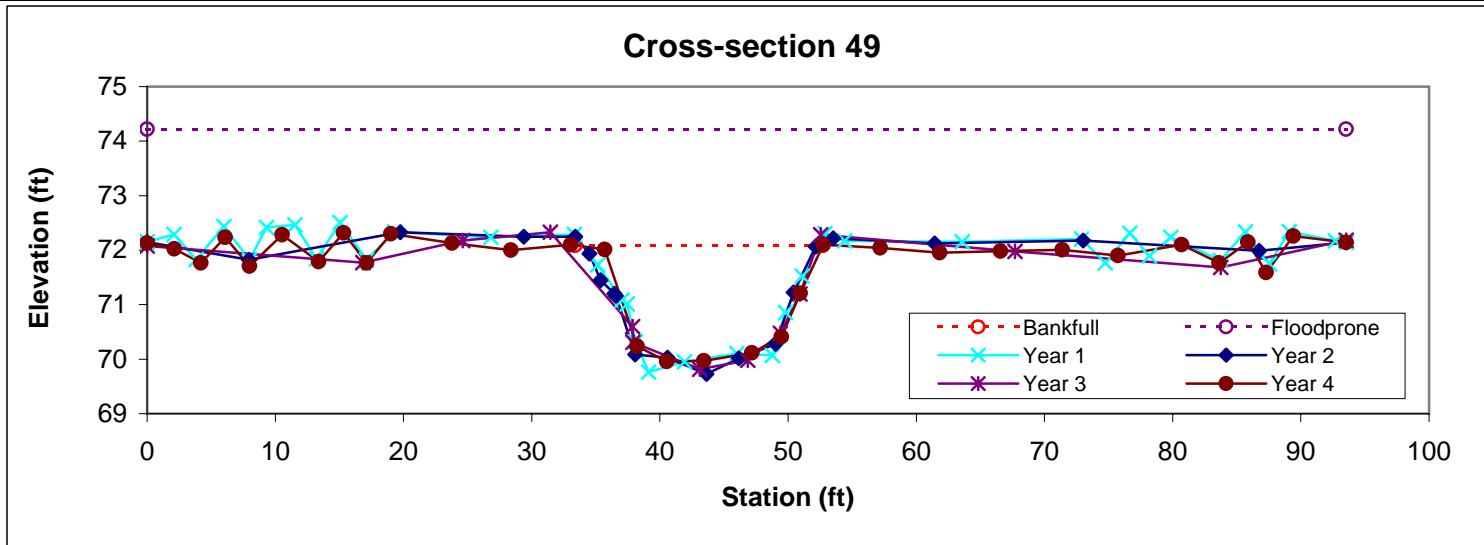

Feature	Stream Type	BKF Area	BKF Width	BKF Depth	Max BKF Depth	W/D	BH Ratio	ER	BKF Elev	TOB Elev
Riffle	Cc	27.9	19.32	1.44	2.13	13.4	1	4.8	72.09	72.1