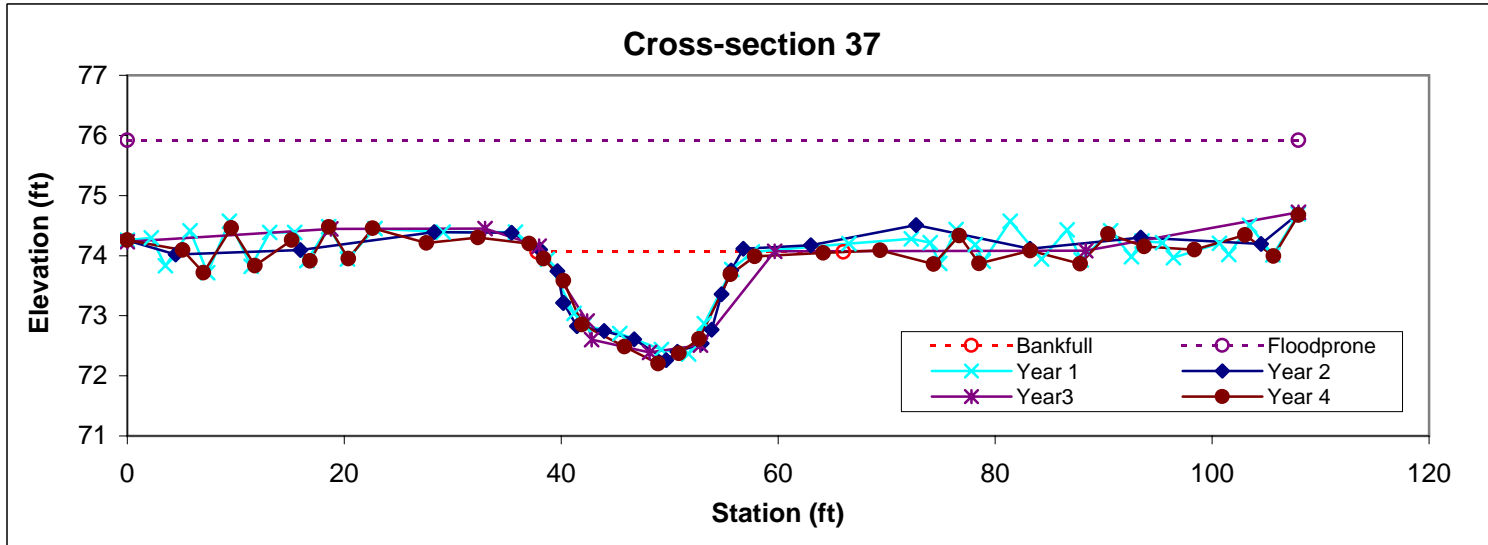

Feature	Stream Type	BKF Area	BKF Width	BKF Depth	Max BKF Depth	W/D	BH Ratio	ER	BKF Elev	TOB Elev
Pool		27.3	24.6	1.11	3.04	22.14	1	3.8	74.44	74.4

Feature	Stream Type	BKF Area	BKF Width	BKF Depth	Max BKF Depth	W/D	BH Ratio	ER	BKF Elev	TOB Elev
Riffle	Cc	36.7	22.06	1.66	2.86	13.26	1	4.7	74.92	74.97

Feature	Stream Type	BKF Area	BKF Width	BKF Depth	Max BKF Depth	W/D	BH Ratio	ER	BKF Elev	TOB Elev
Pool		51.1	24.15	2.11	3.91	11.42	1	4.3	74.67	74.68

Feature	Stream Type	BKF Area	BKF Width	BKF Depth	Max BKF Depth	W/D	BH Ratio	ER	BKF Elev	TOB Elev
Riffle	Cc	22.5	28.22	0.8	1.86	35.36	1	3.8	74.06	73.98

Feature	Stream Type	BKF Area	BKF Width	BKF Depth	Max BKF Depth	W/D	BH Ratio	ER	BKF Elev	TOB Elev
Pool		20.1	17.44	1.15	2.01	15.16	1.5	6.4	72.9	73.87

Feature	Stream Type	BKF Area	BKF Width	BKF Depth	Max BKF Depth	W/D	BH Ratio	ER	BKF Elev	TOB Elev
Riffle	Cc	33.8	20.81	1.62	2.72	12.81	1	4.8	74.05	74.07