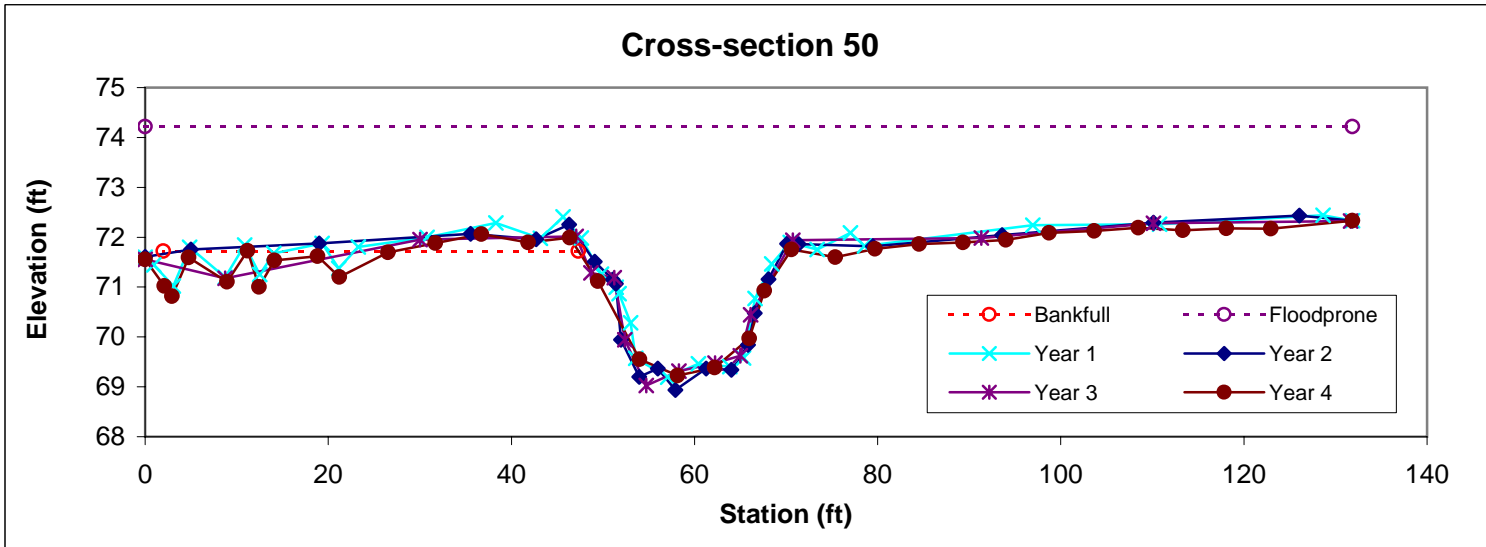

Feature	Stream Type	BKF Area	BKF Width	BKF Depth	Max BKF Depth	W/D	BH Ratio	ER	BKF Elev	TOB Elev
Pool		33.9	20.36	1.66	2.4	12.24	1.1	5.2	72.75	73.1

Feature	Stream Type	BKF Area	BKF Width	BKF Depth	Max BKF Depth	W/D	BH Ratio	ER	BKF Elev	TOB Elev
Pool		31.3	18.92	1.65	2.77	11.45	1	5.4	72.64	72.65

Feature	Stream Type	BKF Area	BKF Width	BKF Depth	Max BKF Depth	W/D	BH Ratio	ER	BKF Elev	TOB Elev
Riffle	E	20.5	14.52	1.41	2.04	10.28	1	6.2	72.27	72.27

Feature	Stream Type	BKF Area	BKF Width	BKF Depth	Max BKF Depth	W/D	BH Ratio	ER	BKF Elev	TOB Elev
Pool		36.3	24.64	1.47	2.68	16.73	1	5	72.35	72.37

Feature	Stream Type	BKF Area	BKF Width	BKF Depth	Max BKF Depth	W/D	BH Ratio	ER	BKF Elev	TOB Elev
Riffle	Cc	27.9	19.32	1.44	2.13	13.4	1	4.8	72.09	72.1

Feature	Stream Type	BKF Area	BKF Width	BKF Depth	Max BKF Depth	W/D	BH Ratio	ER	BKF Elev	TOB Elev
Pool		37.3	23.14	1.61	2.5	14.34	1	5.7	71.72	71.75

Feature	Stream Type	BKF Area	BKF Width	BKF Depth	Max BKF Depth	W/D	BH Ratio	ER	BKF Elev	TOB Elev
Riffle	Cc	26.2	19.87	1.32	1.98	15.1	1	4.4	71.76	71.81

Feature	Stream Type	BKF Area	BKF Width	BKF Depth	Max BKF Depth	W/D	BH Ratio	ER	BKF Elev	TOB Elev
Pool		26.7	21.44	1.24	2.34	17.25	1	5.4	71.28	71.21