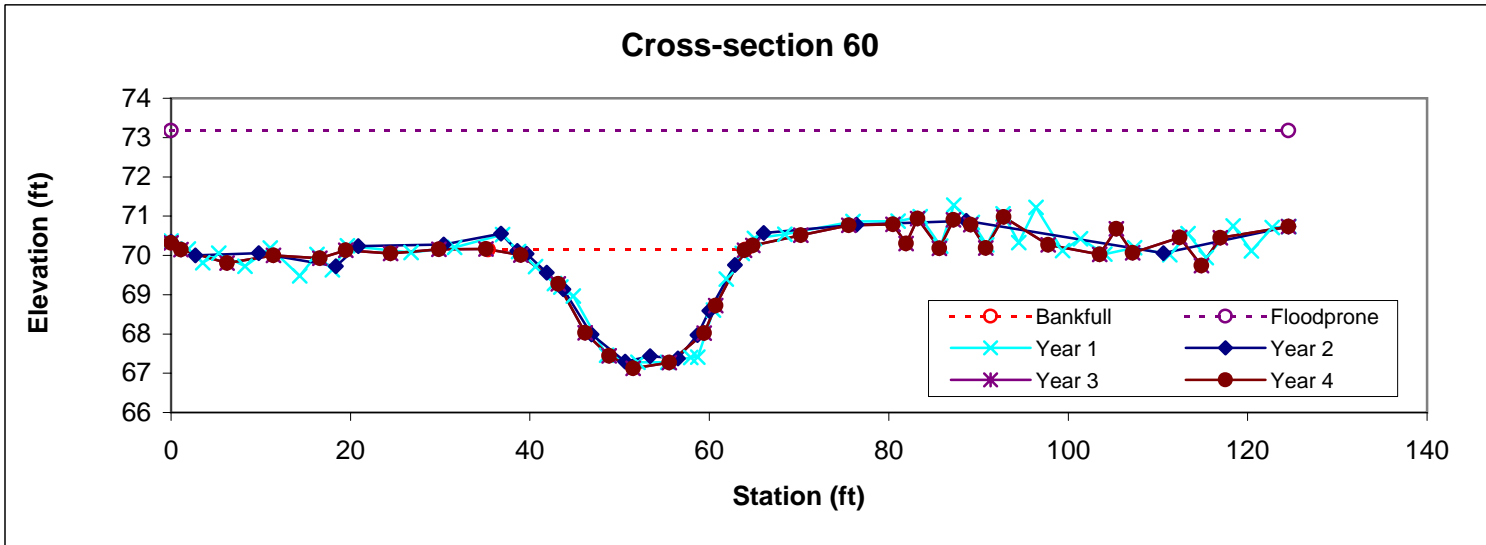

Feature	Stream Type	BKF Area	BKF Width	BKF Depth	Max BKF Depth	W/D	BH Ratio	ER	BKF Elev	TOB Elev
Riffle	Cc	23.8	31.02	0.77	2.08	40.49	1	3.8	71.11	71.04

Feature	Stream Type	BKF Area	BKF Width	BKF Depth	Max BKF Depth	W/D	BH Ratio	ER	BKF Elev	TOB Elev
Pool		39	20.21	1.93	2.82	10.48	1	5.8	70.6	70.57

Feature	Stream Type	BKF Area	BKF Width	BKF Depth	Max BKF Depth	W/D	BH Ratio	ER	BKF Elev	TOB Elev
Riffle	Cc	26.7	23.09	1.16	1.9	19.96	0.9	5.1	70.32	70.21

Feature	Stream Type	BKF Area	BKF Width	BKF Depth	Max BKF Depth	W/D	BH Ratio	ER	BKF Elev	TOB Elev
Pool		41.4	21.19	1.95	2.89	10.86	1	6.5	70.24	70.25

Feature	Stream Type	BKF Area	BKF Width	BKF Depth	Max BKF Depth	W/D	BH Ratio	ER	BKF Elev	TOB Elev
Riffle	Cc	32.4	27.47	1.18	2.41	23.32	0.9	4.5	70.32	70.2

Feature	Stream Type	BKF Area	BKF Width	BKF Depth	Max BKF Depth	W/D	BH Ratio	ER	BKF Elev	TOB Elev
Pool		47.2	28.69	1.65	3.03	17.44	1	4.3	70.15	70.16