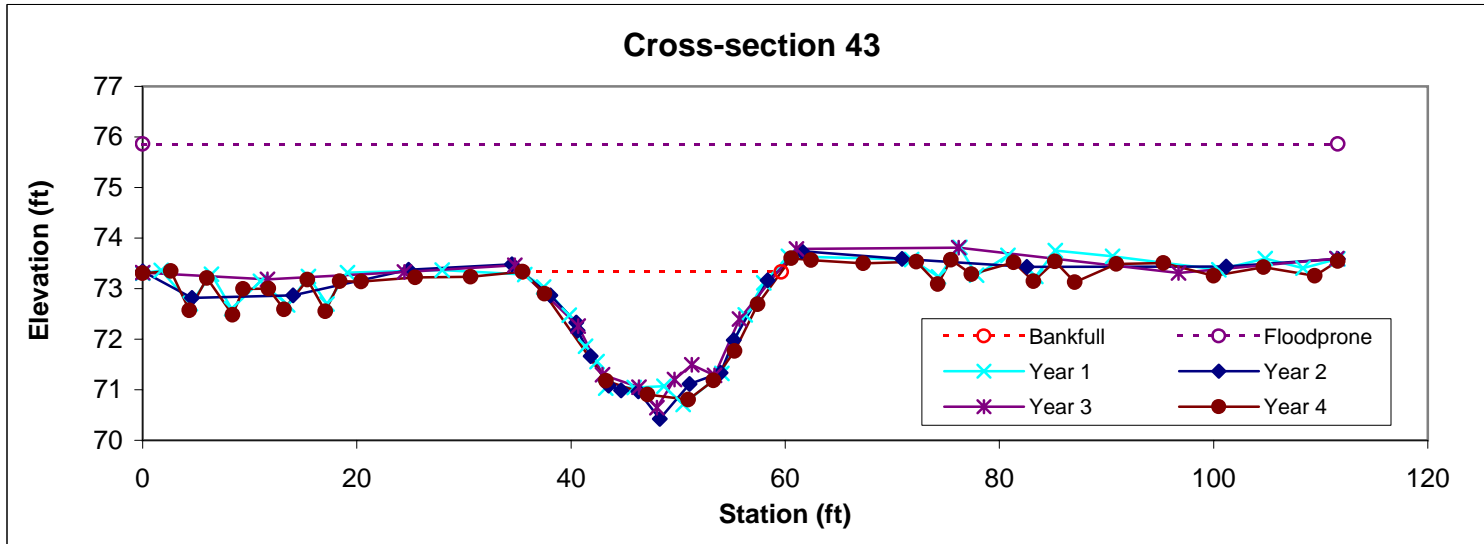

Feature	Stream Type	BKF Area	BKF Width	BKF Depth	Max BKF Depth	W/D	BH Ratio	ER	BKF Elev	TOB Elev
Pool		20.1	17.44	1.15	2.01	15.16	1.5	6.4	72.9	73.87

Feature	Stream Type	BKF Area	BKF Width	BKF Depth	Max BKF Depth	W/D	BH Ratio	ER	BKF Elev	TOB Elev
Riffle	Cc	33.8	20.81	1.62	2.72	12.81	1	4.8	74.05	74.07

Feature	Stream Type	BKF Area	BKF Width	BKF Depth	Max BKF Depth	W/D	BH Ratio	ER	BKF Elev	TOB Elev
Pool		28.2	17.9	1.57	2.53	11.38	1.2	6.7	73.53	73.98

Feature	Stream Type	BKF Area	BKF Width	BKF Depth	Max BKF Depth	W/D	BH Ratio	ER	BKF Elev	TOB Elev
Riffle	Cc	36.8	28.38	1.3	2.93	21.9	1	3.6	73.95	73.84

Feature	Stream Type	BKF Area	BKF Width	BKF Depth	Max BKF Depth	W/D	BH Ratio	ER	BKF Elev	TOB Elev
Pool		38.9	27.82	1.4	3.18	19.91	1	4	73.5	73.49

Feature	Stream Type	BKF Area	BKF Width	BKF Depth	Max BKF Depth	W/D	BH Ratio	ER	BKF Elev	TOB Elev
Riffle	Cc	38.4	24.15	1.59	2.53	15.2	1	4.6	73.33	73.33

Feature	Stream Type	BKF Area	BKF Width	BKF Depth	Max BKF Depth	W/D	BH Ratio	ER	BKF Elev	TOB Elev
Pool		33.9	20.36	1.66	2.4	12.24	1.1	5.2	72.75	73.1

Feature	Stream Type	BKF Area	BKF Width	BKF Depth	Max BKF Depth	W/D	BH Ratio	ER	BKF Elev	TOB Elev
Pool		31.3	18.92	1.65	2.77	11.45	1	5.4	72.64	72.65