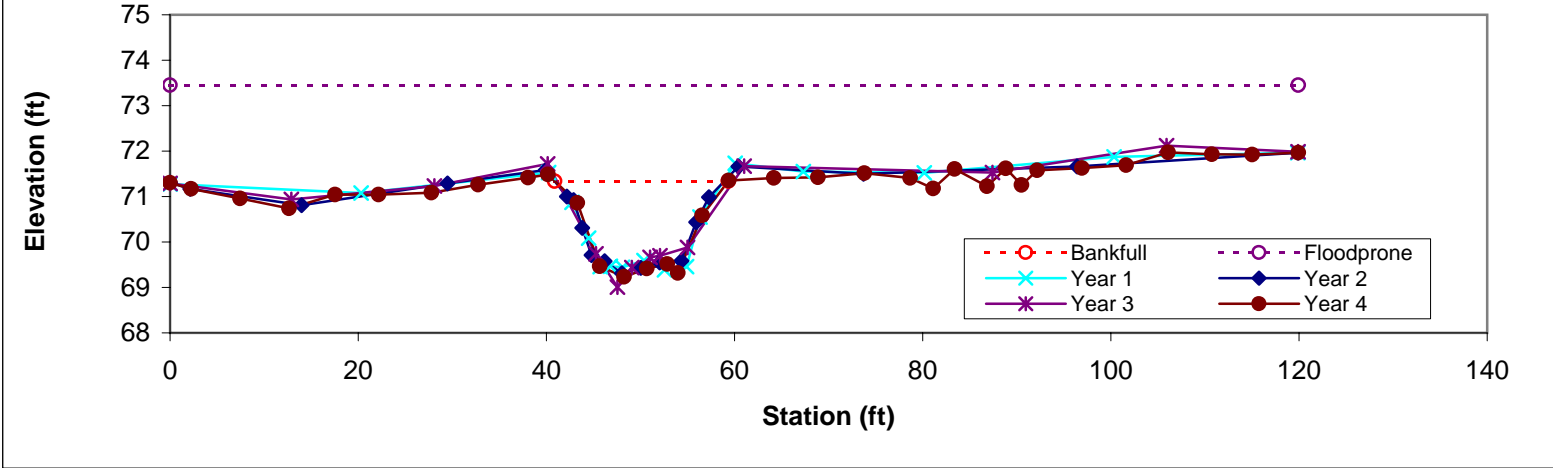

Feature	Stream Type	BKF Area	BKF Width	BKF Depth	Max BKF Depth	W/D	BH Ratio	ER	BKF Elev	TOB Elev
Riffle	Cc	27.9	19.32	1.44	2.13	13.4	1	4.8	72.09	72.1

Feature	Stream Type	BKF Area	BKF Width	BKF Depth	Max BKF Depth	W/D	BH Ratio	ER	BKF Elev	TOB Elev
Pool		37.3	23.14	1.61	2.5	14.34	1	5.7	71.72	71.75

Feature	Stream Type	BKF Area	BKF Width	BKF Depth	Max BKF Depth	W/D	BH Ratio	ER	BKF Elev	TOB Elev
Riffle	Cc	26.2	19.87	1.32	1.98	15.1	1	4.4	71.76	71.81

Feature	Stream Type	BKF Area	BKF Width	BKF Depth	Max BKF Depth	W/D	BH Ratio	ER	BKF Elev	TOB Elev
Pool		26.7	21.44	1.24	2.34	17.25	1	5.4	71.28	71.21

Feature	Stream Type	BKF Area	BKF Width	BKF Depth	Max BKF Depth	W/D	BH Ratio	ER	BKF Elev	TOB Elev
Riffle	Cc	24.3	18.46	1.32	2.11	14.03	1	6.5	71.34	71.35

**Cross-section 53**

Feature	Stream Type	BKF Area	BKF Width	BKF Depth	Max BKF Depth	W/D	BH Ratio	ER	BKF Elev	TOB Elev
Pool		35.4	29.85	1.18	2.68	25.2	1	4.4	70.92	70.96