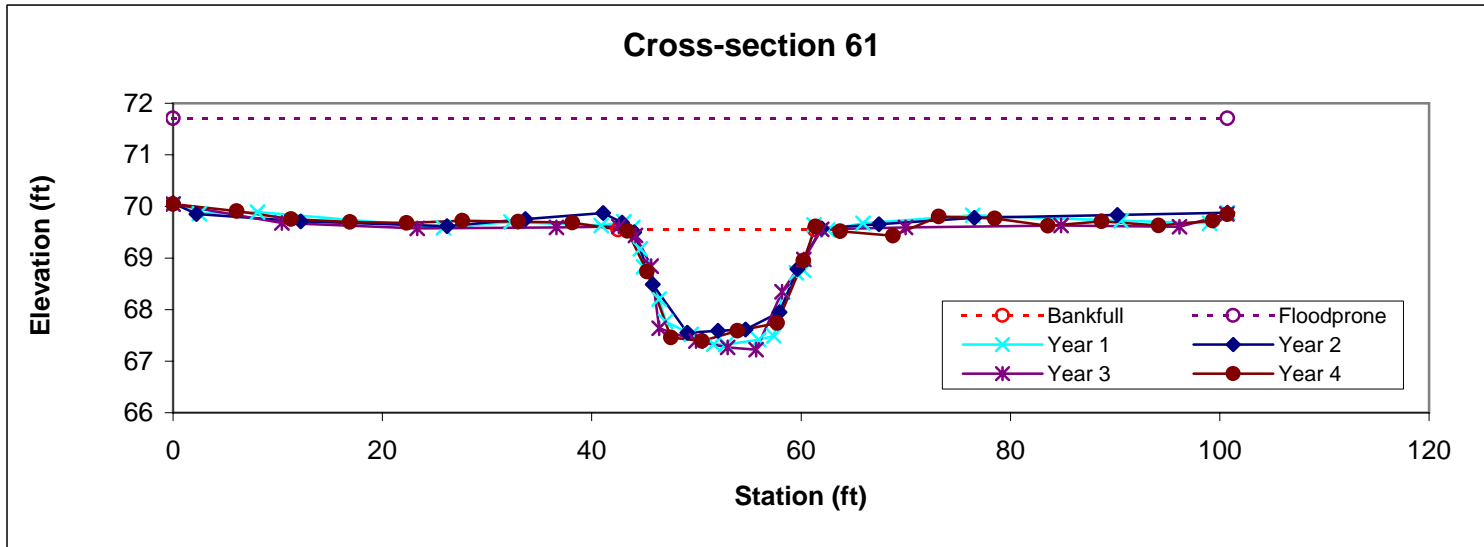

Feature	Stream Type	BKF Area	BKF Width	BKF Depth	Max BKF Depth	W/D	BH Ratio	ER	BKF Elev	TOB Elev
Riffle	Cc	27.9	18.76	1.49	2.16	12.59	1	5.4	69.55	69.52