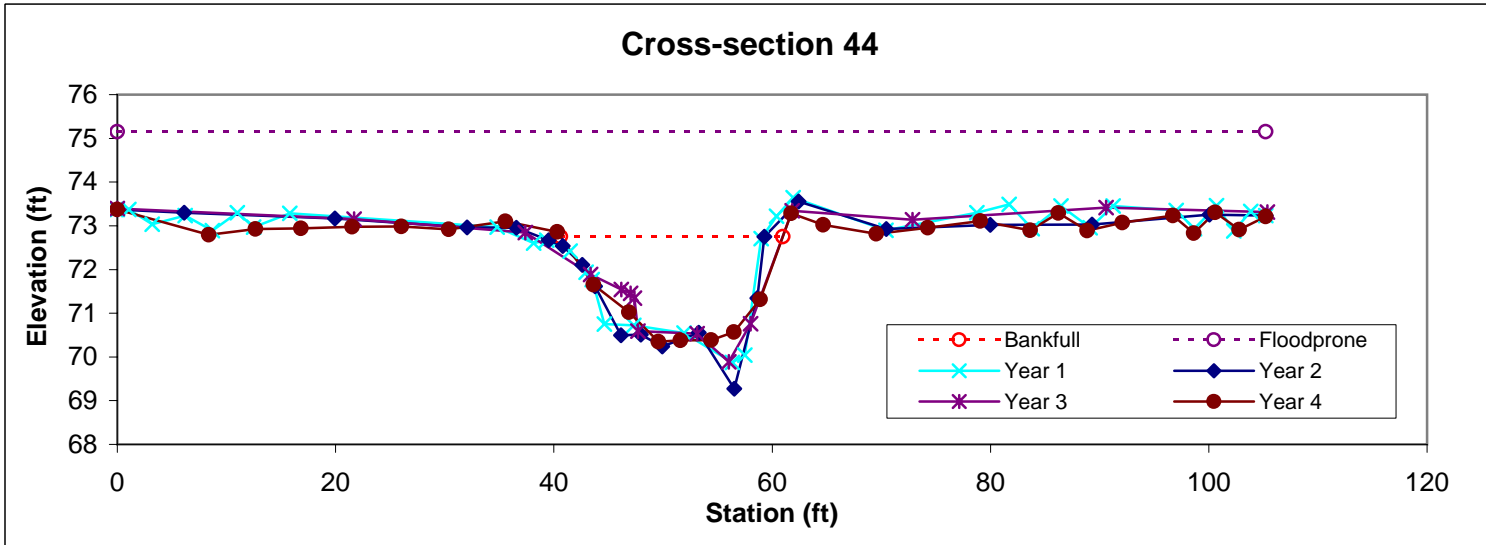

Feature	Stream Type	BKF Area	BKF Width	BKF Depth	Max BKF Depth	W/D	BH Ratio	ER	BKF Elev	TOB Elev
Pool		20.1	17.44	1.15	2.01	15.16	1.5	6.4	72.9	73.87

Feature	Stream Type	BKF Area	BKF Width	BKF Depth	Max BKF Depth	W/D	BH Ratio	ER	BKF Elev	TOB Elev
Riffle	Cc	33.8	20.81	1.62	2.72	12.81	1	4.8	74.05	74.07

Feature	Stream Type	BKF Area	BKF Width	BKF Depth	Max BKF Depth	W/D	BH Ratio	ER	BKF Elev	TOB Elev
Pool		28.2	17.9	1.57	2.53	11.38	1.2	6.7	73.53	73.98

Feature	Stream Type	BKF Area	BKF Width	BKF Depth	Max BKF Depth	W/D	BH Ratio	ER	BKF Elev	TOB Elev
Riffle	Cc	36.8	28.38	1.3	2.93	21.9	1	3.6	73.95	73.84

Feature	Stream Type	BKF Area	BKF Width	BKF Depth	Max BKF Depth	W/D	BH Ratio	ER	BKF Elev	TOB Elev
Pool		38.9	27.82	1.4	3.18	19.91	1	4	73.5	73.49

Feature	Stream Type	BKF Area	BKF Width	BKF Depth	Max BKF Depth	W/D	BH Ratio	ER	BKF Elev	TOB Elev
Riffle	Cc	38.4	24.15	1.59	2.53	15.2	1	4.6	73.33	73.33

Feature	Stream Type	BKF Area	BKF Width	BKF Depth	Max BKF Depth	W/D	BH Ratio	ER	BKF Elev	TOB Elev
Pool		33.9	20.36	1.66	2.4	12.24	1.1	5.2	72.75	73.1

Feature	Stream Type	BKF Area	BKF Width	BKF Depth	Max BKF Depth	W/D	BH Ratio	ER	BKF Elev	TOB Elev
Pool		31.3	18.92	1.65	2.77	11.45	1	5.4	72.64	72.65