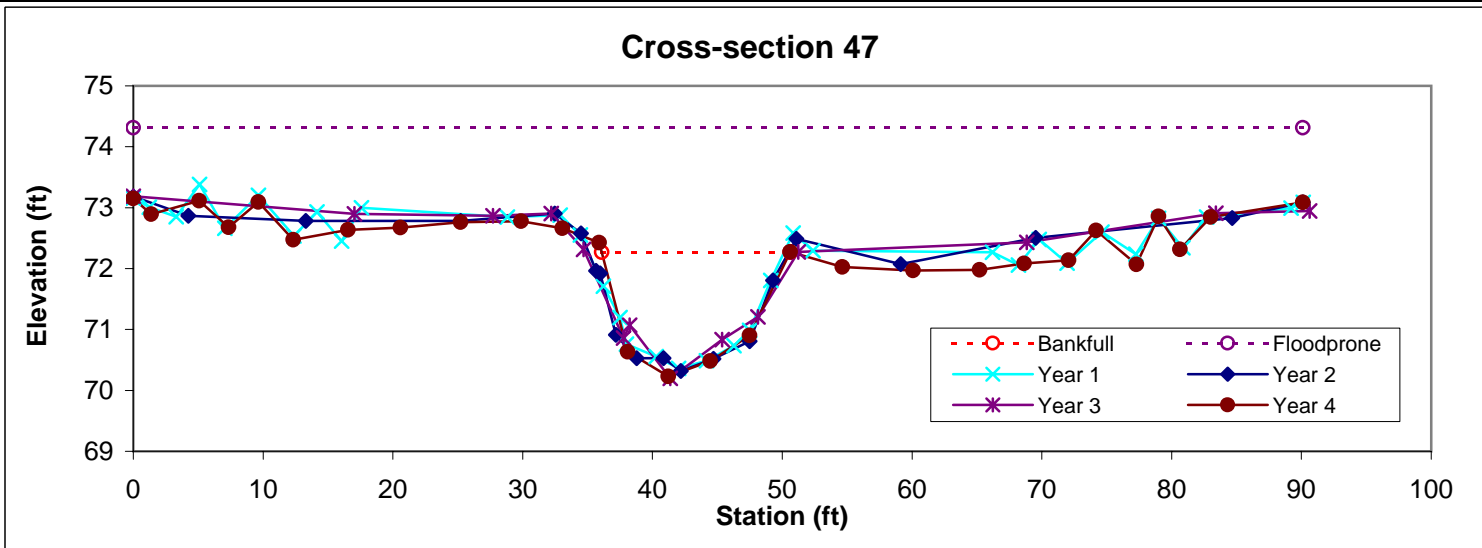

Feature	Stream Type	BKF Area	BKF Width	BKF Depth	Max BKF Depth	W/D	BH Ratio	ER	BKF Elev	TOB Elev
Riffle	E	20.5	14.52	1.41	2.04	10.28	1	6.2	72.27	72.27