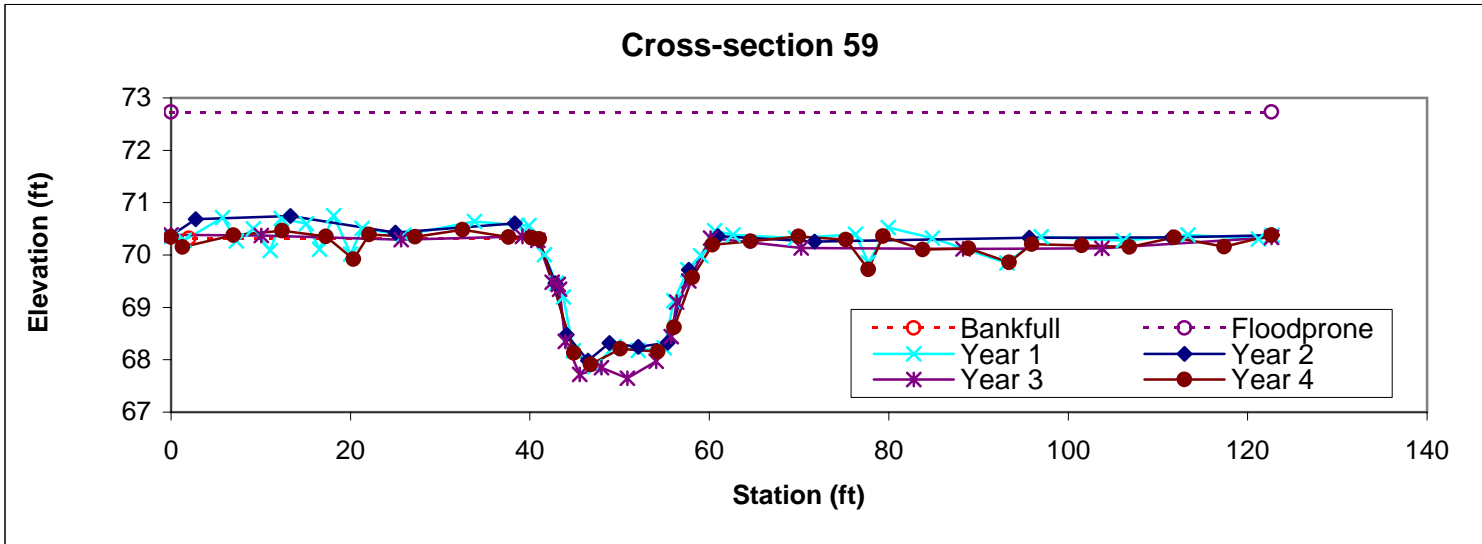

Feature	Stream Type	BKF Area	BKF Width	BKF Depth	Max BKF Depth	W/D	BH Ratio	ER	BKF Elev	TOB Elev
Riffle	Cc	32.4	27.47	1.18	2.41	23.32	0.9	4.5	70.32	70.2