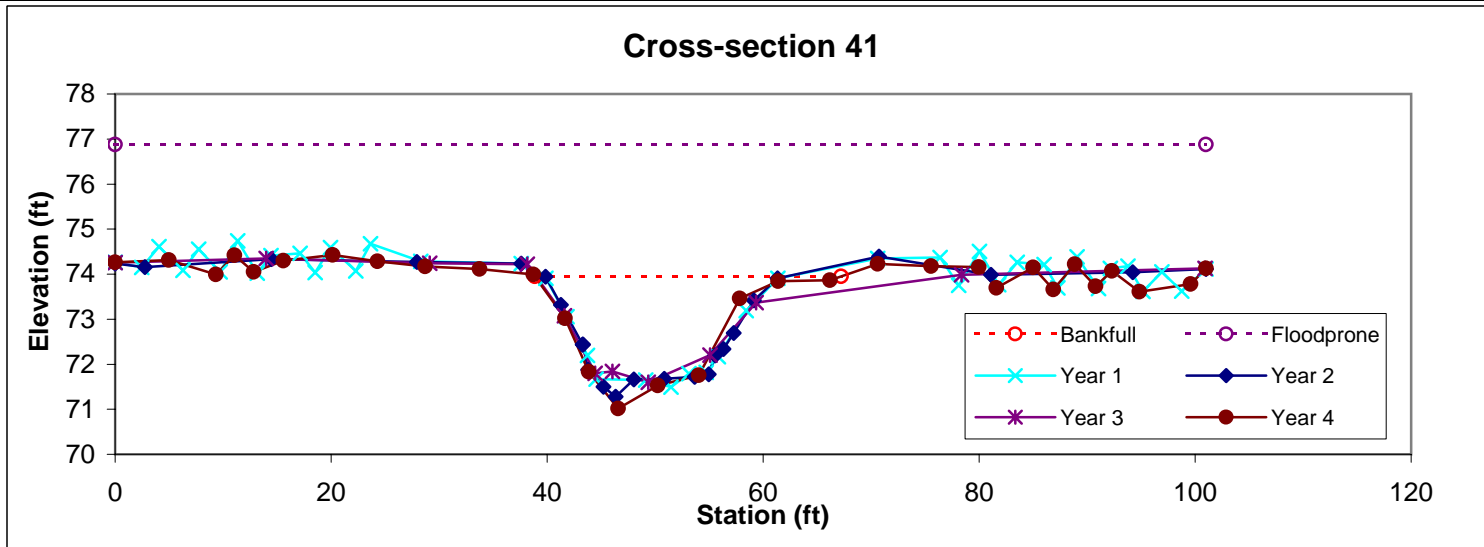

Feature	Stream Type	BKF Area	BKF Width	BKF Depth	Max BKF Depth	W/D	BH Ratio	ER	BKF Elev	TOB Elev
Pool		51.1	24.15	2.11	3.91	11.42	1	4.3	74.67	74.68

Feature	Stream Type	BKF Area	BKF Width	BKF Depth	Max BKF Depth	W/D	BH Ratio	ER	BKF Elev	TOB Elev
Riffle	Cc	22.5	28.22	0.8	1.86	35.36	1	3.8	74.06	73.98

Feature	Stream Type	BKF Area	BKF Width	BKF Depth	Max BKF Depth	W/D	BH Ratio	ER	BKF Elev	TOB Elev
Pool		20.1	17.44	1.15	2.01	15.16	1.5	6.4	72.9	73.87

Feature	Stream Type	BKF Area	BKF Width	BKF Depth	Max BKF Depth	W/D	BH Ratio	ER	BKF Elev	TOB Elev
Riffle	Cc	33.8	20.81	1.62	2.72	12.81	1	4.8	74.05	74.07

Feature	Stream Type	BKF Area	BKF Width	BKF Depth	Max BKF Depth	W/D	BH Ratio	ER	BKF Elev	TOB Elev
Pool		28.2	17.9	1.57	2.53	11.38	1.2	6.7	73.53	73.98

Feature	Stream Type	BKF Area	BKF Width	BKF Depth	Max BKF Depth	W/D	BH Ratio	ER	BKF Elev	TOB Elev
Riffle	Cc	36.8	28.38	1.3	2.93	21.9	1	3.6	73.95	73.84

Feature	Stream Type	BKF Area	BKF Width	BKF Depth	Max BKF Depth	W/D	BH Ratio	ER	BKF Elev	TOB Elev
Pool		38.9	27.82	1.4	3.18	19.91	1	4	73.5	73.49

Feature	Stream Type	BKF Area	BKF Width	BKF Depth	Max BKF Depth	W/D	BH Ratio	ER	BKF Elev	TOB Elev
Riffle	Cc	38.4	24.15	1.59	2.53	15.2	1	4.6	73.33	73.33