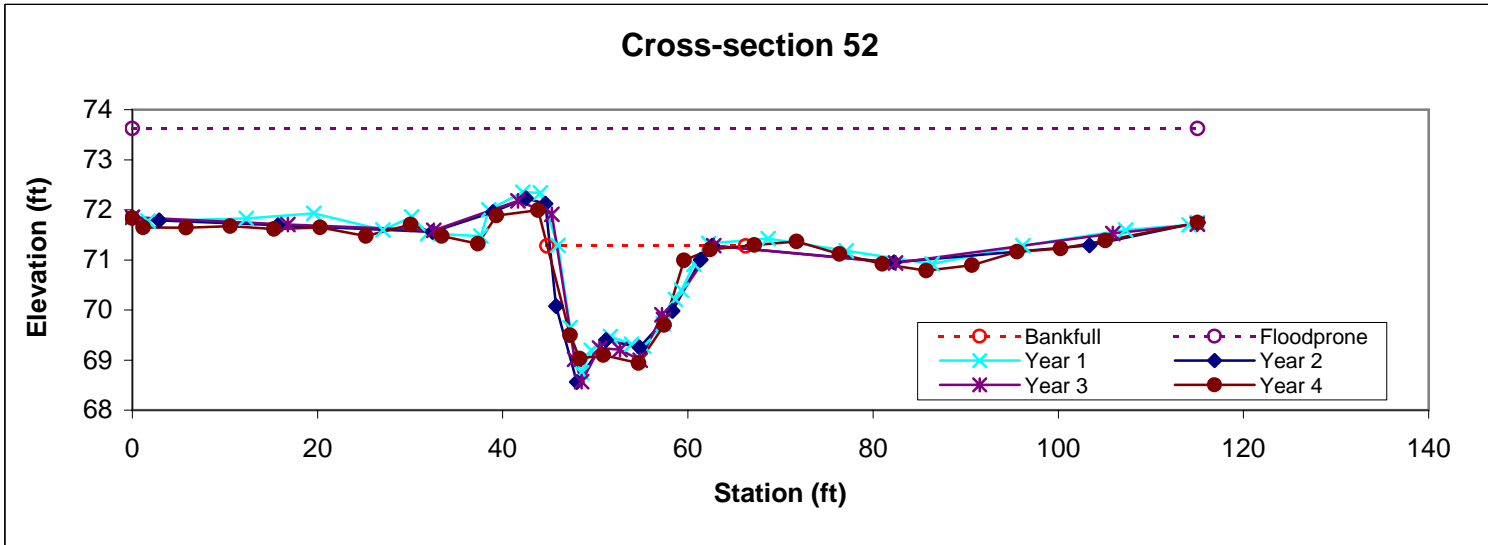

Feature	Stream Type	BKF Area	BKF Width	BKF Depth	Max BKF Depth	W/D	BH Ratio	ER	BKF Elev	TOB Elev
Riffle	E	20.5	14.52	1.41	2.04	10.28	1	6.2	72.27	72.27

Feature	Stream Type	BKF Area	BKF Width	BKF Depth	Max BKF Depth	W/D	BH Ratio	ER	BKF Elev	TOB Elev
Pool		36.3	24.64	1.47	2.68	16.73	1	5	72.35	72.37

Feature	Stream Type	BKF Area	BKF Width	BKF Depth	Max BKF Depth	W/D	BH Ratio	ER	BKF Elev	TOB Elev
Riffle	Cc	27.9	19.32	1.44	2.13	13.4	1	4.8	72.09	72.1

Feature	Stream Type	BKF Area	BKF Width	BKF Depth	Max BKF Depth	W/D	BH Ratio	ER	BKF Elev	TOB Elev
Pool		37.3	23.14	1.61	2.5	14.34	1	5.7	71.72	71.75

Feature	Stream Type	BKF Area	BKF Width	BKF Depth	Max BKF Depth	W/D	BH Ratio	ER	BKF Elev	TOB Elev
Riffle	Cc	26.2	19.87	1.32	1.98	15.1	1	4.4	71.76	71.81

Feature	Stream Type	BKF Area	BKF Width	BKF Depth	Max BKF Depth	W/D	BH Ratio	ER	BKF Elev	TOB Elev
Pool		26.7	21.44	1.24	2.34	17.25	1	5.4	71.28	71.21