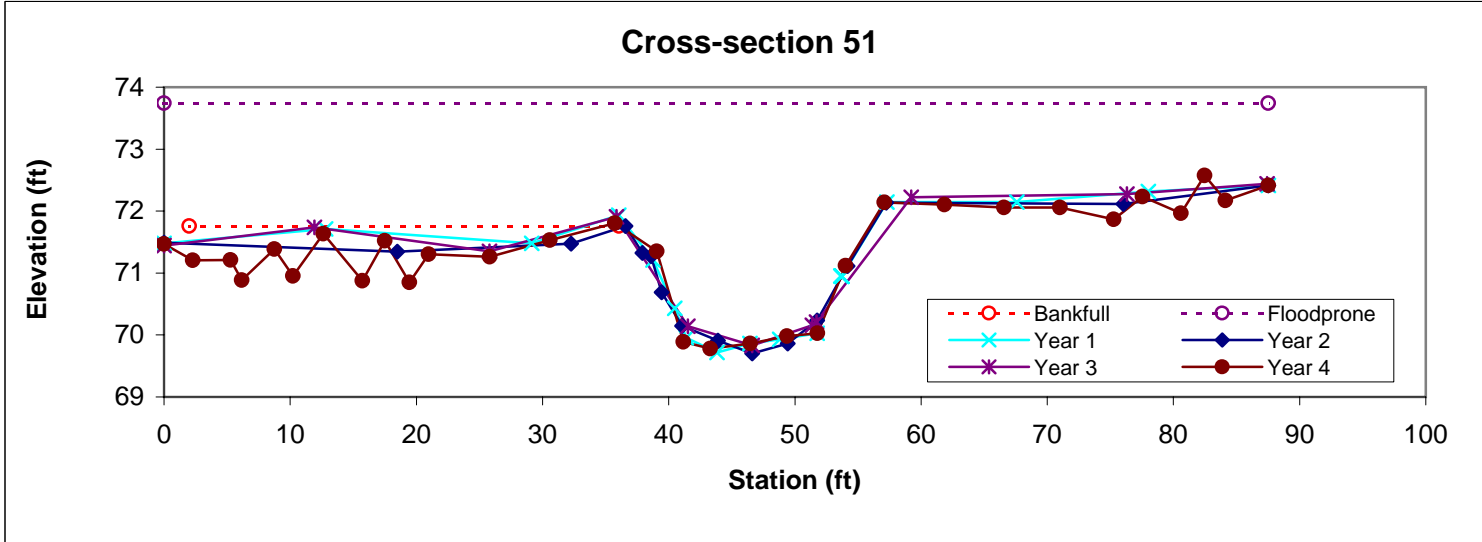

Feature	Stream Type	BKF Area	BKF Width	BKF Depth	Max BKF Depth	W/D	BH Ratio	ER	BKF Elev	TOB Elev
Pool		33.9	20.36	1.66	2.4	12.24	1.1	5.2	72.75	73.1

Feature	Stream Type	BKF Area	BKF Width	BKF Depth	Max BKF Depth	W/D	BH Ratio	ER	BKF Elev	TOB Elev
Pool		31.3	18.92	1.65	2.77	11.45	1	5.4	72.64	72.65

Feature	Stream Type	BKF Area	BKF Width	BKF Depth	Max BKF Depth	W/D	BH Ratio	ER	BKF Elev	TOB Elev
Riffle	E	20.5	14.52	1.41	2.04	10.28	1	6.2	72.27	72.27

Feature	Stream Type	BKF Area	BKF Width	BKF Depth	Max BKF Depth	W/D	BH Ratio	ER	BKF Elev	TOB Elev
Pool		36.3	24.64	1.47	2.68	16.73	1	5	72.35	72.37

Feature	Stream Type	BKF Area	BKF Width	BKF Depth	Max BKF Depth	W/D	BH Ratio	ER	BKF Elev	TOB Elev
Riffle	Cc	27.9	19.32	1.44	2.13	13.4	1	4.8	72.09	72.1

Feature	Stream Type	BKF Area	BKF Width	BKF Depth	Max BKF Depth	W/D	BH Ratio	ER	BKF Elev	TOB Elev
Pool		37.3	23.14	1.61	2.5	14.34	1	5.7	71.72	71.75

Feature	Stream Type	BKF Area	BKF Width	BKF Depth	Max BKF Depth	W/D	BH Ratio	ER	BKF Elev	TOB Elev
Riffle	Cc	26.2	19.87	1.32	1.98	15.1	1	4.4	71.76	71.81

Feature	Stream Type	BKF Area	BKF Width	BKF Depth	Max BKF Depth	W/D	BH Ratio	ER	BKF Elev	TOB Elev
Pool		26.7	21.44	1.24	2.34	17.25	1	5.4	71.28	71.21