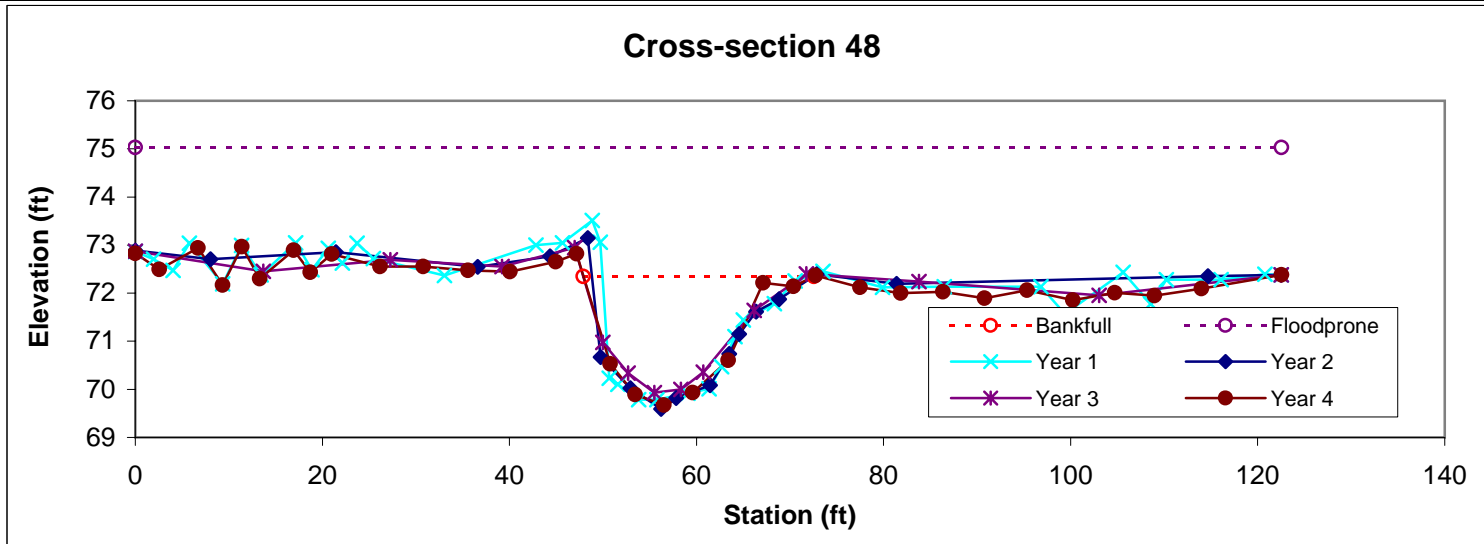

Feature	Stream Type	BKF Area	BKF Width	BKF Depth	Max BKF Depth	W/D	BH Ratio	ER	BKF Elev	TOB Elev
Pool		38.9	27.82	1.4	3.18	19.91	1	4	73.5	73.49

Feature	Stream Type	BKF Area	BKF Width	BKF Depth	Max BKF Depth	W/D	BH Ratio	ER	BKF Elev	TOB Elev
Riffle	Cc	38.4	24.15	1.59	2.53	15.2	1	4.6	73.33	73.33

Feature	Stream Type	BKF Area	BKF Width	BKF Depth	Max BKF Depth	W/D	BH Ratio	ER	BKF Elev	TOB Elev
Pool		33.9	20.36	1.66	2.4	12.24	1.1	5.2	72.75	73.1

Feature	Stream Type	BKF Area	BKF Width	BKF Depth	Max BKF Depth	W/D	BH Ratio	ER	BKF Elev	TOB Elev
Pool		31.3	18.92	1.65	2.77	11.45	1	5.4	72.64	72.65

Feature	Stream Type	BKF Area	BKF Width	BKF Depth	Max BKF Depth	W/D	BH Ratio	ER	BKF Elev	TOB Elev
Riffle	E	20.5	14.52	1.41	2.04	10.28	1	6.2	72.27	72.27

Feature	Stream Type	BKF Area	BKF Width	BKF Depth	Max BKF Depth	W/D	BH Ratio	ER	BKF Elev	TOB Elev
Pool		36.3	24.64	1.47	2.68	16.73	1	5	72.35	72.37