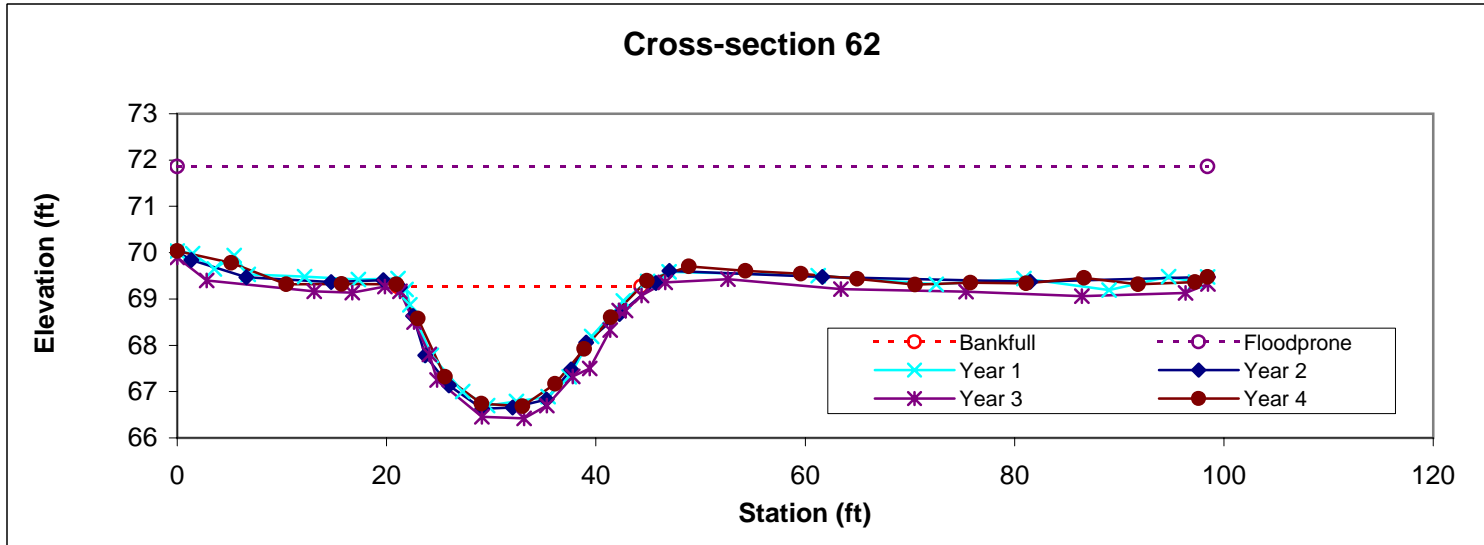

Feature	Stream Type	BKF Area	BKF Width	BKF Depth	Max BKF Depth	W/D	BH Ratio	ER	BKF Elev	TOB Elev
Riffle	Cc	26.7	23.09	1.16	1.9	19.96	0.9	5.1	70.32	70.21

Feature	Stream Type	BKF Area	BKF Width	BKF Depth	Max BKF Depth	W/D	BH Ratio	ER	BKF Elev	TOB Elev
Pool		41.4	21.19	1.95	2.89	10.86	1	6.5	70.24	70.25

Feature	Stream Type	BKF Area	BKF Width	BKF Depth	Max BKF Depth	W/D	BH Ratio	ER	BKF Elev	TOB Elev
Riffle	Cc	32.4	27.47	1.18	2.41	23.32	0.9	4.5	70.32	70.2

Feature	Stream Type	BKF Area	BKF Width	BKF Depth	Max BKF Depth	W/D	BH Ratio	ER	BKF Elev	TOB Elev
Pool		47.2	28.69	1.65	3.03	17.44	1	4.3	70.15	70.16

Feature	Stream Type	BKF Area	BKF Width	BKF Depth	Max BKF Depth	W/D	BH Ratio	ER	BKF Elev	TOB Elev
Riffle	Cc	27.9	18.76	1.49	2.16	12.59	1	5.4	69.55	69.52

Feature	Stream Type	BKF Area	BKF Width	BKF Depth	Max BKF Depth	W/D	BH Ratio	ER	BKF Elev	TOB Elev
Pool		37.5	23.24	1.61	2.59	14.4	1	4.2	69.27	69.32