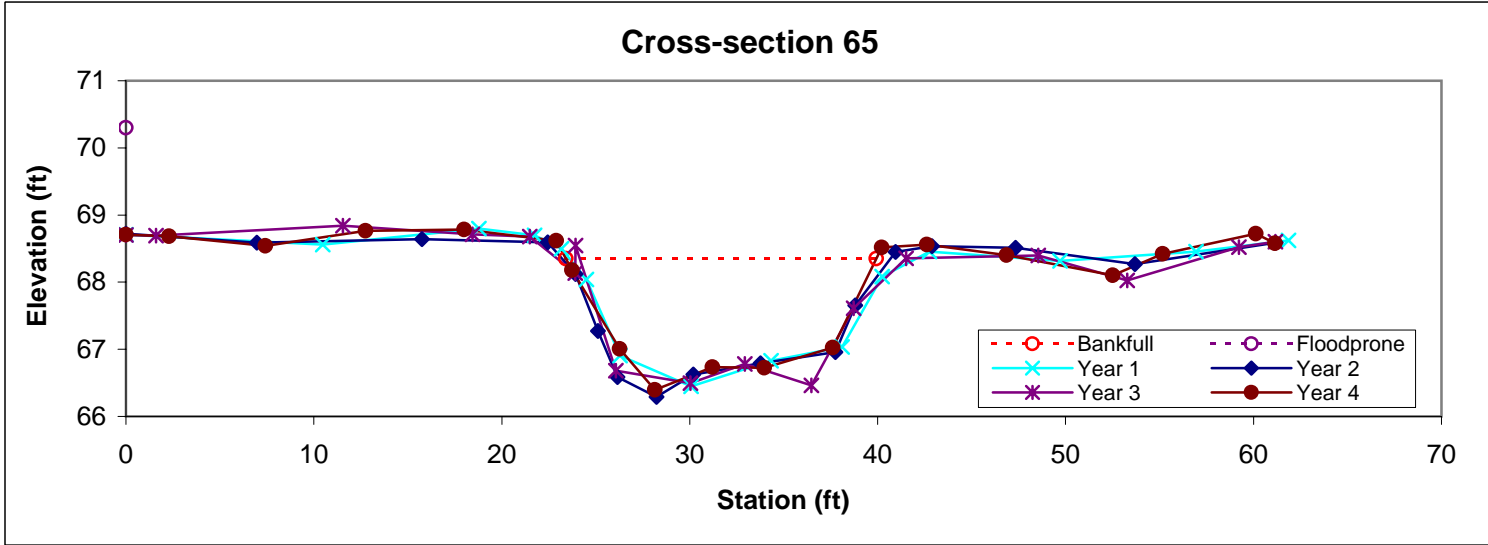

Feature	Stream Type	BKF Area	BKF Width	BKF Depth	Max BKF Depth	W/D	BH Ratio	ER	BKF Elev	TOB Elev
Riffle	Cc	21.9	16.53	1.33	1.95	12.47	1.1	3.7	68.35	68.52