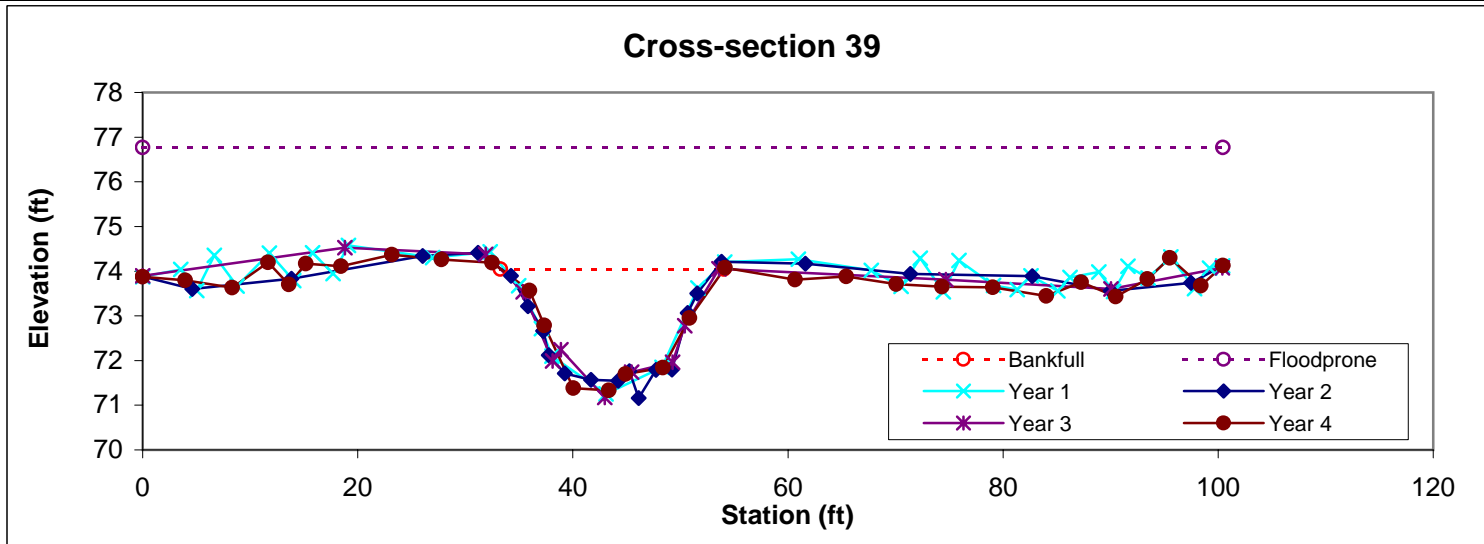

Feature	Stream Type	BKF Area	BKF Width	BKF Depth	Max BKF Depth	W/D	BH Ratio	ER	BKF Elev	TOB Elev
Pool		27.3	24.6	1.11	3.04	22.14	1	3.8	74.44	74.4

Feature	Stream Type	BKF Area	BKF Width	BKF Depth	Max BKF Depth	W/D	BH Ratio	ER	BKF Elev	TOB Elev
Riffle	Cc	36.7	22.06	1.66	2.86	13.26	1	4.7	74.92	74.97

Feature	Stream Type	BKF Area	BKF Width	BKF Depth	Max BKF Depth	W/D	BH Ratio	ER	BKF Elev	TOB Elev
Pool		51.1	24.15	2.11	3.91	11.42	1	4.3	74.67	74.68

Feature	Stream Type	BKF Area	BKF Width	BKF Depth	Max BKF Depth	W/D	BH Ratio	ER	BKF Elev	TOB Elev
Riffle	Cc	22.5	28.22	0.8	1.86	35.36	1	3.8	74.06	73.98

Feature	Stream Type	BKF Area	BKF Width	BKF Depth	Max BKF Depth	W/D	BH Ratio	ER	BKF Elev	TOB Elev
Pool		20.1	17.44	1.15	2.01	15.16	1.5	6.4	72.9	73.87

Feature	Stream Type	BKF Area	BKF Width	BKF Depth	Max BKF Depth	W/D	BH Ratio	ER	BKF Elev	TOB Elev
Riffle	Cc	33.8	20.81	1.62	2.72	12.81	1	4.8	74.05	74.07

Feature	Stream Type	BKF Area	BKF Width	BKF Depth	Max BKF Depth	W/D	BH Ratio	ER	BKF Elev	TOB Elev
Pool		28.2	17.9	1.57	2.53	11.38	1.2	6.7	73.53	73.98

Feature	Stream Type	BKF Area	BKF Width	BKF Depth	Max BKF Depth	W/D	BH Ratio	ER	BKF Elev	TOB Elev
Riffle	Cc	36.8	28.38	1.3	2.93	21.9	1	3.6	73.95	73.84