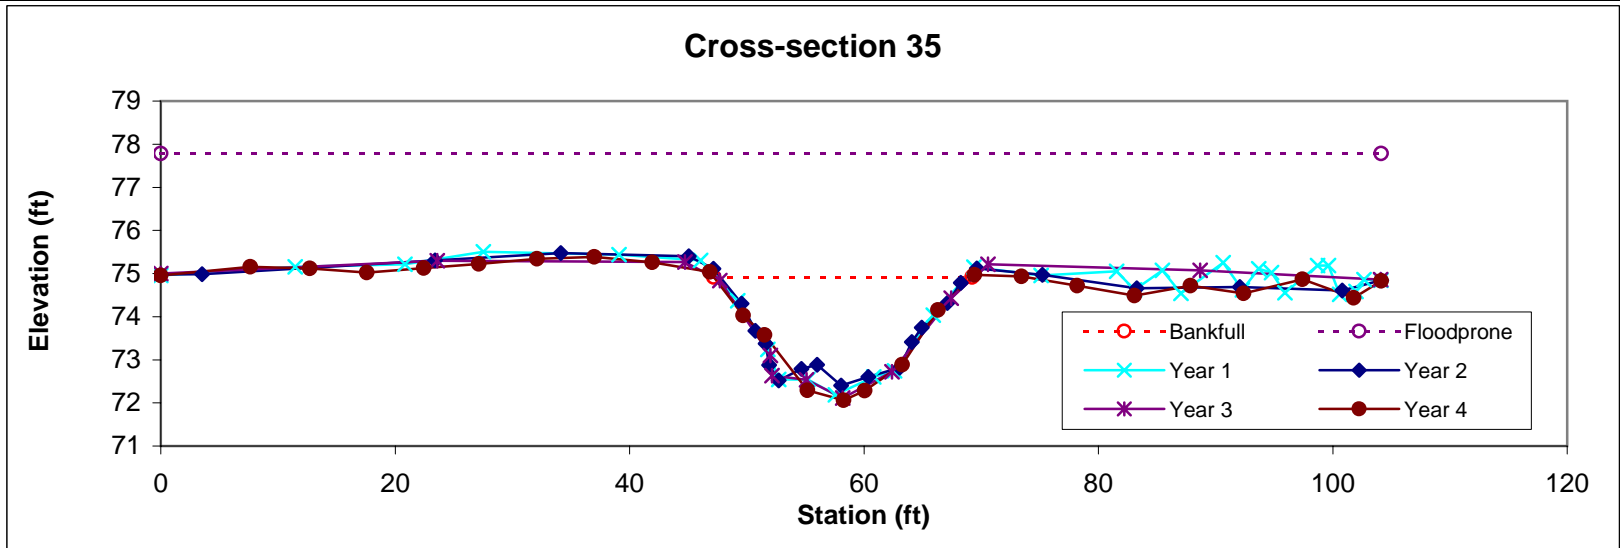

Feature	Stream Type	BKF Area	BKF Width	BKF Depth	Max BKF Depth	W/D	BH Ratio	ER	BKF Elev	TOB Elev
Pool		27.3	24.6	1.11	3.04	22.14	1	3.8	74.44	74.4

Feature	Stream Type	BKF Area	BKF Width	BKF Depth	Max BKF Depth	W/D	BH Ratio	ER	BKF Elev	TOB Elev
Riffle	Cc	36.7	22.06	1.66	2.86	13.26	1	4.7	74.92	74.97

Feature	Stream Type	BKF Area	BKF Width	BKF Depth	Max BKF Depth	W/D	BH Ratio	ER	BKF Elev	TOB Elev
Pool		51.1	24.15	2.11	3.91	11.42	1	4.3	74.67	74.68

Feature	Stream Type	BKF Area	BKF Width	BKF Depth	Max BKF Depth	W/D	BH Ratio	ER	BKF Elev	TOB Elev
Riffle	Cc	22.5	28.22	0.8	1.86	35.36	1	3.8	74.06	73.98

Feature	Stream Type	BKF Area	BKF Width	BKF Depth	Max BKF Depth	W/D	BH Ratio	ER	BKF Elev	TOB Elev
Pool		20.1	17.44	1.15	2.01	15.16	1.5	6.4	72.9	73.87

Feature	Stream Type	BKF Area	BKF Width	BKF Depth	Max BKF Depth	W/D	BH Ratio	ER	BKF Elev	TOB Elev
Riffle	Cc	33.8	20.81	1.62	2.72	12.81	1	4.8	74.05	74.07