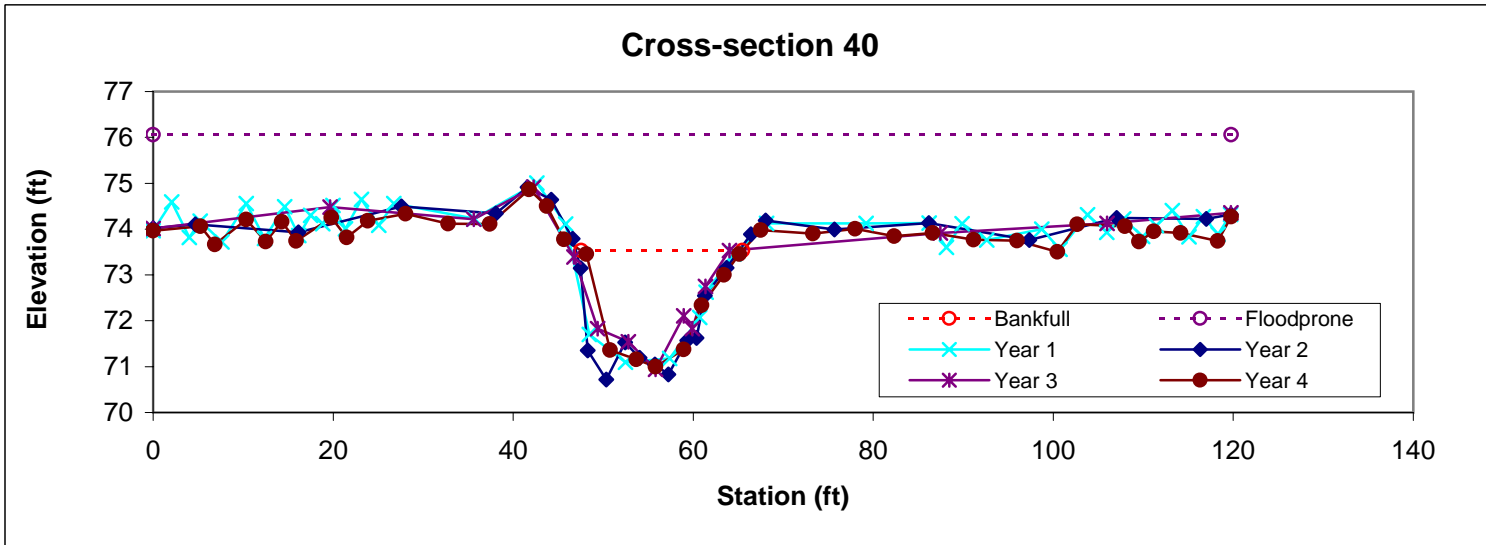

Feature	Stream Type	BKF Area	BKF Width	BKF Depth	Max BKF Depth	W/D	BH Ratio	ER	BKF Elev	TOB Elev
Pool		27.3	24.6	1.11	3.04	22.14	1	3.8	74.44	74.4

Feature	Stream Type	BKF Area	BKF Width	BKF Depth	Max BKF Depth	W/D	BH Ratio	ER	BKF Elev	TOB Elev
Riffle	Cc	36.7	22.06	1.66	2.86	13.26	1	4.7	74.92	74.97

Feature	Stream Type	BKF Area	BKF Width	BKF Depth	Max BKF Depth	W/D	BH Ratio	ER	BKF Elev	TOB Elev
Pool		51.1	24.15	2.11	3.91	11.42	1	4.3	74.67	74.68

Feature	Stream Type	BKF Area	BKF Width	BKF Depth	Max BKF Depth	W/D	BH Ratio	ER	BKF Elev	TOB Elev
Riffle	Cc	22.5	28.22	0.8	1.86	35.36	1	3.8	74.06	73.98

Feature	Stream Type	BKF Area	BKF Width	BKF Depth	Max BKF Depth	W/D	BH Ratio	ER	BKF Elev	TOB Elev
Pool		20.1	17.44	1.15	2.01	15.16	1.5	6.4	72.9	73.87

Feature	Stream Type	BKF Area	BKF Width	BKF Depth	Max BKF Depth	W/D	BH Ratio	ER	BKF Elev	TOB Elev
Riffle	Cc	33.8	20.81	1.62	2.72	12.81	1	4.8	74.05	74.07

Feature	Stream Type	BKF Area	BKF Width	BKF Depth	Max BKF Depth	W/D	BH Ratio	ER	BKF Elev	TOB Elev
Pool		28.2	17.9	1.57	2.53	11.38	1.2	6.7	73.53	73.98

Feature	Stream Type	BKF Area	BKF Width	BKF Depth	Max BKF Depth	W/D	BH Ratio	ER	BKF Elev	TOB Elev
Riffle	Cc	36.8	28.38	1.3	2.93	21.9	1	3.6	73.95	73.84