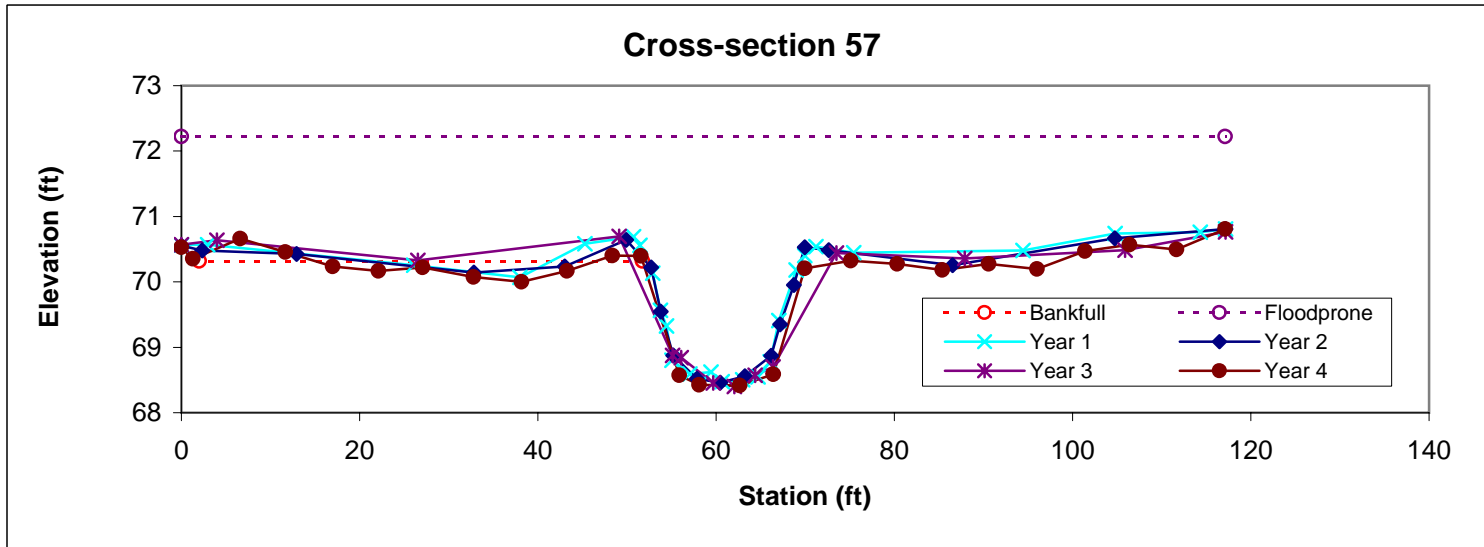

Feature	Stream Type	BKF Area	BKF Width	BKF Depth	Max BKF Depth	W/D	BH Ratio	ER	BKF Elev	TOB Elev
Riffle	Cc	26.2	19.87	1.32	1.98	15.1	1	4.4	71.76	71.81

Feature	Stream Type	BKF Area	BKF Width	BKF Depth	Max BKF Depth	W/D	BH Ratio	ER	BKF Elev	TOB Elev
Pool		26.7	21.44	1.24	2.34	17.25	1	5.4	71.28	71.21

Feature	Stream Type	BKF Area	BKF Width	BKF Depth	Max BKF Depth	W/D	BH Ratio	ER	BKF Elev	TOB Elev
Riffle	Cc	24.3	18.46	1.32	2.11	14.03	1	6.5	71.34	71.35

**Cross-section 53**

Feature	Stream Type	BKF Area	BKF Width	BKF Depth	Max BKF Depth	W/D	BH Ratio	ER	BKF Elev	TOB Elev
Pool		35.4	29.85	1.18	2.68	25.2	1	4.4	70.92	70.96

Feature	Stream Type	BKF Area	BKF Width	BKF Depth	Max BKF Depth	W/D	BH Ratio	ER	BKF Elev	TOB Elev
Riffle	Cc	23.8	31.02	0.77	2.08	40.49	1	3.8	71.11	71.04

Feature	Stream Type	BKF Area	BKF Width	BKF Depth	Max BKF Depth	W/D	BH Ratio	ER	BKF Elev	TOB Elev
Pool		39	20.21	1.93	2.82	10.48	1	5.8	70.6	70.57

Feature	Stream Type	BKF Area	BKF Width	BKF Depth	Max BKF Depth	W/D	BH Ratio	ER	BKF Elev	TOB Elev
Riffle	Cc	26.7	23.09	1.16	1.9	19.96	0.9	5.1	70.32	70.21

Feature	Stream Type	BKF Area	BKF Width	BKF Depth	Max BKF Depth	W/D	BH Ratio	ER	BKF Elev	TOB Elev
Pool		41.4	21.19	1.95	2.89	10.86	1	6.5	70.24	70.25