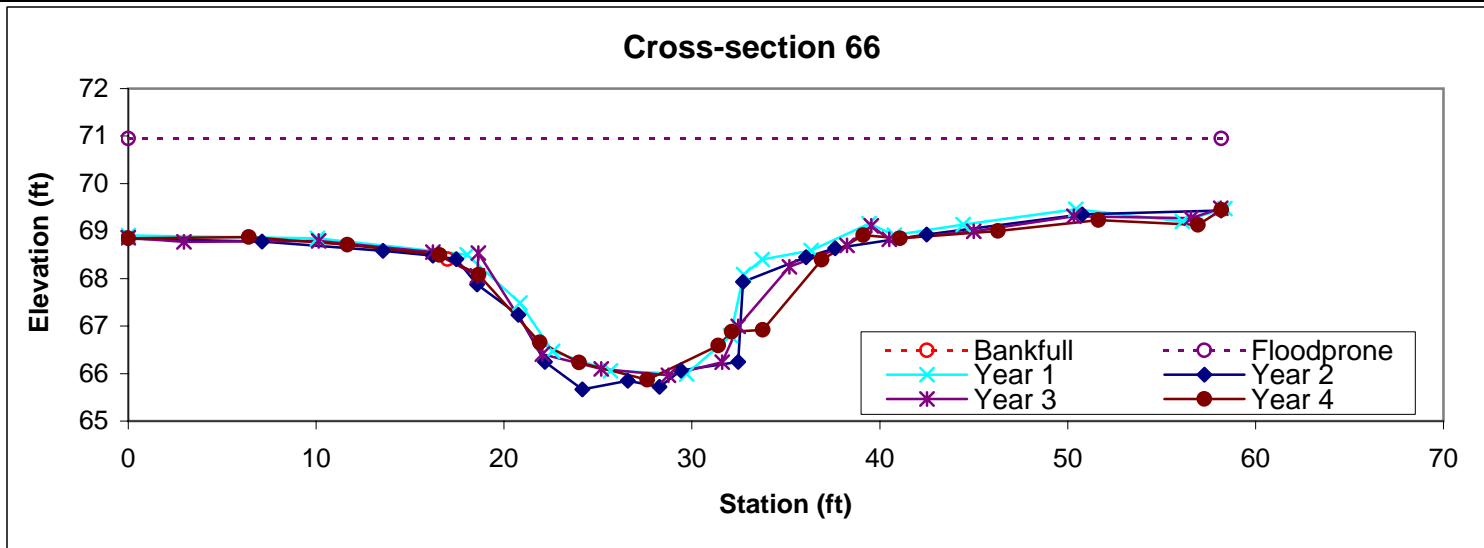

Feature	Stream Type	BKF Area	BKF Width	BKF Depth	Max BKF Depth	W/D	BH Ratio	ER	BKF Elev	TOB Elev
Riffle	Cc	27.9	18.76	1.49	2.16	12.59	1	5.4	69.55	69.52

Feature	Stream Type	BKF Area	BKF Width	BKF Depth	Max BKF Depth	W/D	BH Ratio	ER	BKF Elev	TOB Elev
Pool		37.5	23.24	1.61	2.59	14.4	1	4.2	69.27	69.32

Feature	Stream Type	BKF Area	BKF Width	BKF Depth	Max BKF Depth	W/D	BH Ratio	ER	BKF Elev	TOB Elev
Riffle	Cc	33.3	22.93	1.45	2.4	15.78	1	5	69.29	69.21

Feature	Stream Type	BKF Area	BKF Width	BKF Depth	Max BKF Depth	W/D	BH Ratio	ER	BKF Elev	TOB Elev
Pool		35.6	22.49	1.59	3.08	14.19	1	5	68.63	68.74

Feature	Stream Type	BKF Area	BKF Width	BKF Depth	Max BKF Depth	W/D	BH Ratio	ER	BKF Elev	TOB Elev
Riffle	Cc	21.9	16.53	1.33	1.95	12.47	1.1	3.7	68.35	68.52

Feature	Stream Type	BKF Area	BKF Width	BKF Depth	Max BKF Depth	W/D	BH Ratio	ER	BKF Elev	TOB Elev
Pool		30.6	19.98	1.53	2.54	13.02	1	2.9	68.41	68.5