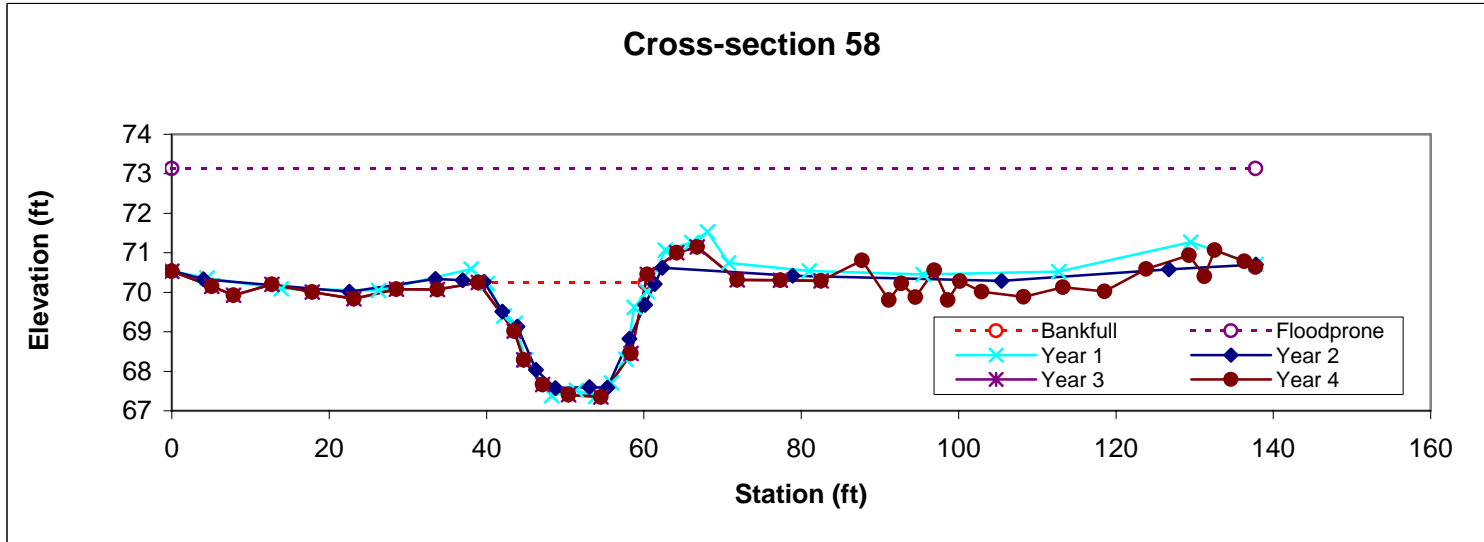

Feature	Stream Type	BKF Area	BKF Width	BKF Depth	Max BKF Depth	W/D	BH Ratio	ER	BKF Elev	TOB Elev
Riffle	Cc	24.3	18.46	1.32	2.11	14.03	1	6.5	71.34	71.35

**Cross-section 53**

Feature	Stream Type	BKF Area	BKF Width	BKF Depth	Max BKF Depth	W/D	BH Ratio	ER	BKF Elev	TOB Elev
Pool		35.4	29.85	1.18	2.68	25.2	1	4.4	70.92	70.96

Feature	Stream Type	BKF Area	BKF Width	BKF Depth	Max BKF Depth	W/D	BH Ratio	ER	BKF Elev	TOB Elev
Riffle	Cc	23.8	31.02	0.77	2.08	40.49	1	3.8	71.11	71.04

Feature	Stream Type	BKF Area	BKF Width	BKF Depth	Max BKF Depth	W/D	BH Ratio	ER	BKF Elev	TOB Elev
Pool		39	20.21	1.93	2.82	10.48	1	5.8	70.6	70.57

Feature	Stream Type	BKF Area	BKF Width	BKF Depth	Max BKF Depth	W/D	BH Ratio	ER	BKF Elev	TOB Elev
Riffle	Cc	26.7	23.09	1.16	1.9	19.96	0.9	5.1	70.32	70.21

Feature	Stream Type	BKF Area	BKF Width	BKF Depth	Max BKF Depth	W/D	BH Ratio	ER	BKF Elev	TOB Elev
Pool		41.4	21.19	1.95	2.89	10.86	1	6.5	70.24	70.25