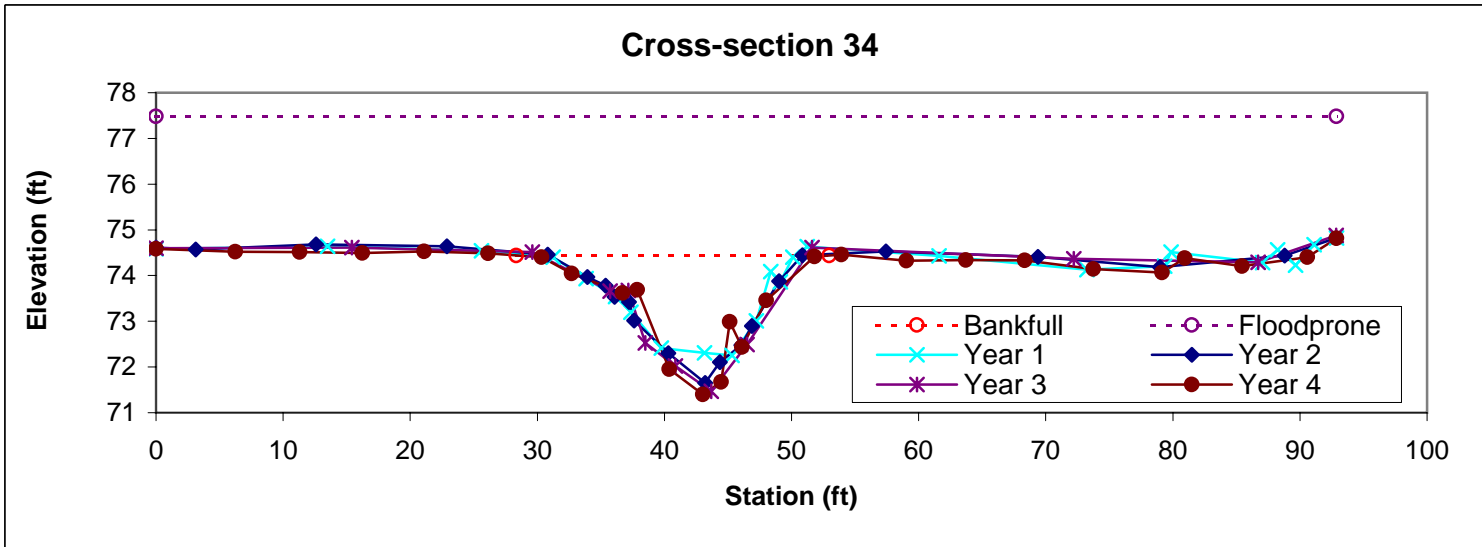

Feature	Stream Type	BKF Area	BKF Width	BKF Depth	Max BKF Depth	W/D	BH Ratio	ER	BKF Elev	TOB Elev
Pool		27.3	24.6	1.11	3.04	22.14	1	3.8	74.44	74.4

Feature	Stream Type	BKF Area	BKF Width	BKF Depth	Max BKF Depth	W/D	BH Ratio	ER	BKF Elev	TOB Elev
Riffle	Cc	36.7	22.06	1.66	2.86	13.26	1	4.7	74.92	74.97

Feature	Stream Type	BKF Area	BKF Width	BKF Depth	Max BKF Depth	W/D	BH Ratio	ER	BKF Elev	TOB Elev
Pool		51.1	24.15	2.11	3.91	11.42	1	4.3	74.67	74.68

Feature	Stream Type	BKF Area	BKF Width	BKF Depth	Max BKF Depth	W/D	BH Ratio	ER	BKF Elev	TOB Elev
Riffle	Cc	22.5	28.22	0.8	1.86	35.36	1	3.8	74.06	73.98

Feature	Stream Type	BKF Area	BKF Width	BKF Depth	Max BKF Depth	W/D	BH Ratio	ER	BKF Elev	TOB Elev
Pool		20.1	17.44	1.15	2.01	15.16	1.5	6.4	72.9	73.87

Feature	Stream Type	BKF Area	BKF Width	BKF Depth	Max BKF Depth	W/D	BH Ratio	ER	BKF Elev	TOB Elev
Riffle	Cc	33.8	20.81	1.62	2.72	12.81	1	4.8	74.05	74.07