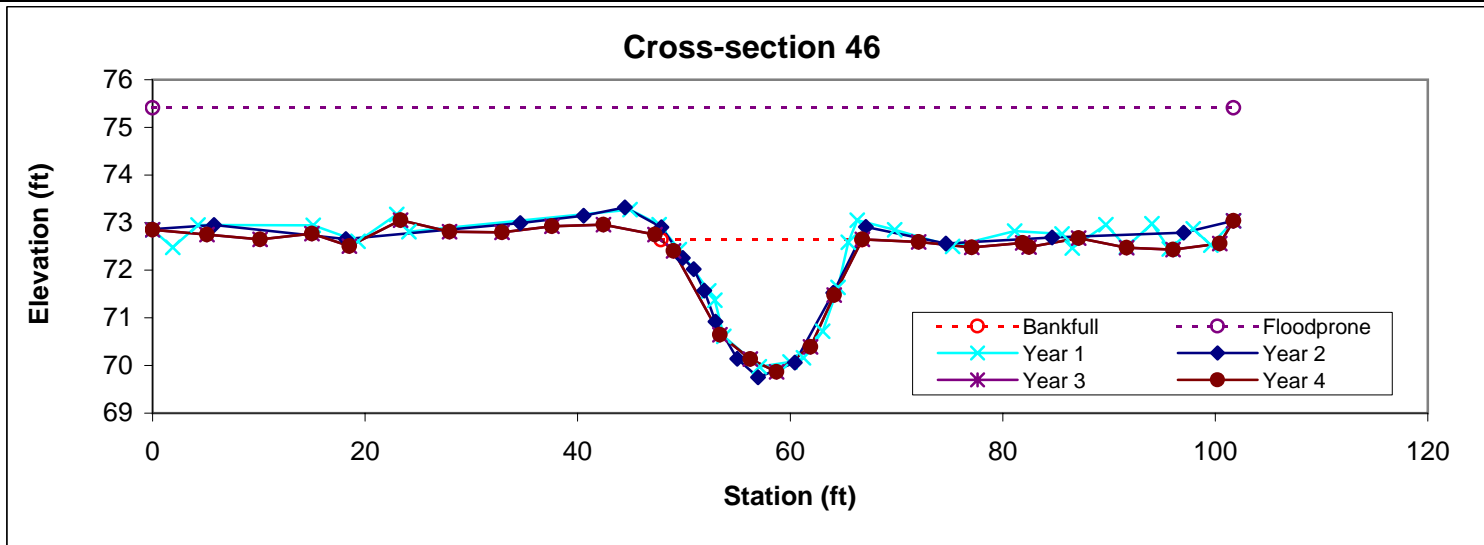

Feature	Stream Type	BKF Area	BKF Width	BKF Depth	Max BKF Depth	W/D	BH Ratio	ER	BKF Elev	TOB Elev
Pool		28.2	17.9	1.57	2.53	11.38	1.2	6.7	73.53	73.98

Feature	Stream Type	BKF Area	BKF Width	BKF Depth	Max BKF Depth	W/D	BH Ratio	ER	BKF Elev	TOB Elev
Riffle	Cc	36.8	28.38	1.3	2.93	21.9	1	3.6	73.95	73.84

Feature	Stream Type	BKF Area	BKF Width	BKF Depth	Max BKF Depth	W/D	BH Ratio	ER	BKF Elev	TOB Elev
Pool		38.9	27.82	1.4	3.18	19.91	1	4	73.5	73.49

Feature	Stream Type	BKF Area	BKF Width	BKF Depth	Max BKF Depth	W/D	BH Ratio	ER	BKF Elev	TOB Elev
Riffle	Cc	38.4	24.15	1.59	2.53	15.2	1	4.6	73.33	73.33

Feature	Stream Type	BKF Area	BKF Width	BKF Depth	Max BKF Depth	W/D	BH Ratio	ER	BKF Elev	TOB Elev
Pool		33.9	20.36	1.66	2.4	12.24	1.1	5.2	72.75	73.1

Feature	Stream Type	BKF Area	BKF Width	BKF Depth	Max BKF Depth	W/D	BH Ratio	ER	BKF Elev	TOB Elev
Pool		31.3	18.92	1.65	2.77	11.45	1	5.4	72.64	72.65

Feature	Stream Type	BKF Area	BKF Width	BKF Depth	Max BKF Depth	W/D	BH Ratio	ER	BKF Elev	TOB Elev
Riffle	E	20.5	14.52	1.41	2.04	10.28	1	6.2	72.27	72.27

Feature	Stream Type	BKF Area	BKF Width	BKF Depth	Max BKF Depth	W/D	BH Ratio	ER	BKF Elev	TOB Elev
Pool		36.3	24.64	1.47	2.68	16.73	1	5	72.35	72.37