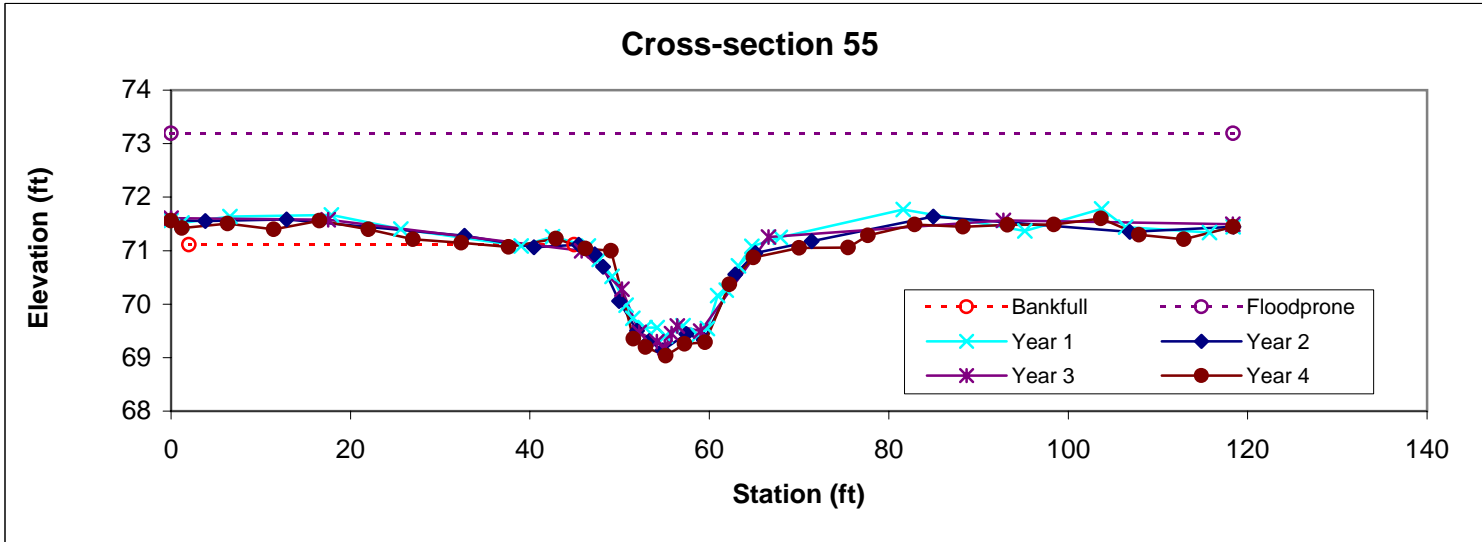

Feature	Stream Type	BKF Area	BKF Width	BKF Depth	Max BKF Depth	W/D	BH Ratio	ER	BKF Elev	TOB Elev
Riffle	Cc	26.2	19.87	1.32	1.98	15.1	1	4.4	71.76	71.81

Feature	Stream Type	BKF Area	BKF Width	BKF Depth	Max BKF Depth	W/D	BH Ratio	ER	BKF Elev	TOB Elev
Pool		26.7	21.44	1.24	2.34	17.25	1	5.4	71.28	71.21

Feature	Stream Type	BKF Area	BKF Width	BKF Depth	Max BKF Depth	W/D	BH Ratio	ER	BKF Elev	TOB Elev
Riffle	Cc	24.3	18.46	1.32	2.11	14.03	1	6.5	71.34	71.35

**Cross-section 53**

Feature	Stream Type	BKF Area	BKF Width	BKF Depth	Max BKF Depth	W/D	BH Ratio	ER	BKF Elev	TOB Elev
Pool		35.4	29.85	1.18	2.68	25.2	1	4.4	70.92	70.96

Feature	Stream Type	BKF Area	BKF Width	BKF Depth	Max BKF Depth	W/D	BH Ratio	ER	BKF Elev	TOB Elev
Riffle	Cc	23.8	31.02	0.77	2.08	40.49	1	3.8	71.11	71.04

Feature	Stream Type	BKF Area	BKF Width	BKF Depth	Max BKF Depth	W/D	BH Ratio	ER	BKF Elev	TOB Elev
Pool		39	20.21	1.93	2.82	10.48	1	5.8	70.6	70.57

Feature	Stream Type	BKF Area	BKF Width	BKF Depth	Max BKF Depth	W/D	BH Ratio	ER	BKF Elev	TOB Elev
Riffle	Cc	26.7	23.09	1.16	1.9	19.96	0.9	5.1	70.32	70.21

Feature	Stream Type	BKF Area	BKF Width	BKF Depth	Max BKF Depth	W/D	BH Ratio	ER	BKF Elev	TOB Elev
Pool		41.4	21.19	1.95	2.89	10.86	1	6.5	70.24	70.25