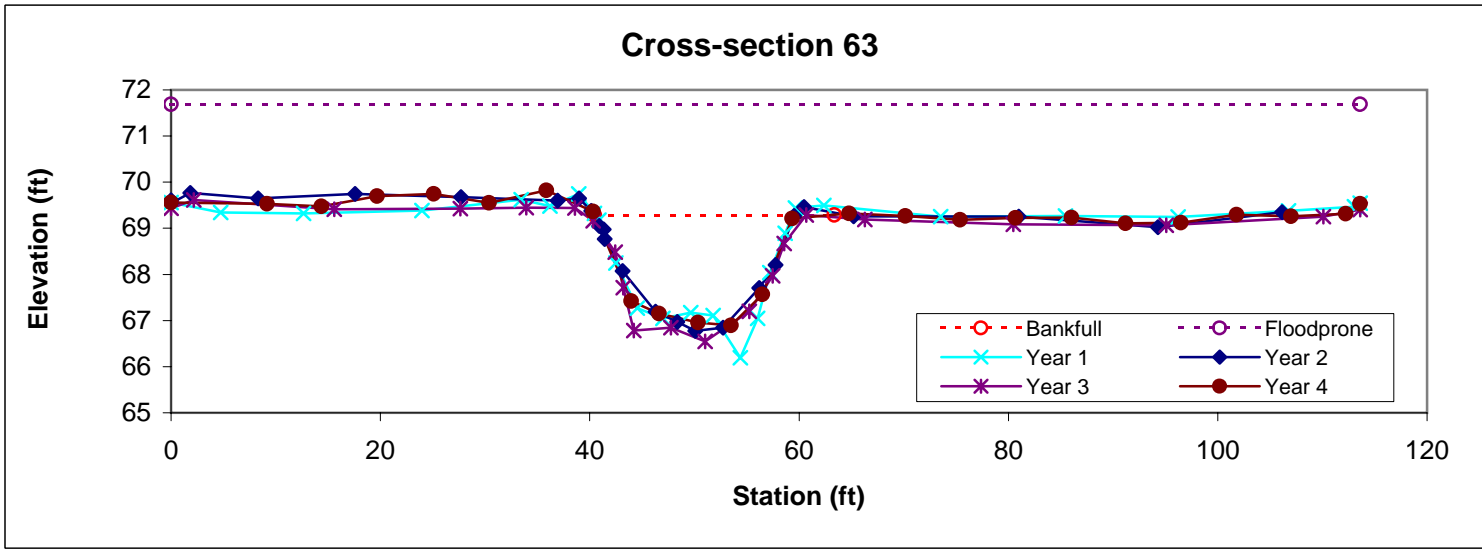

Feature	Stream Type	BKF Area	BKF Width	BKF Depth	Max BKF Depth	W/D	BH Ratio	ER	BKF Elev	TOB Elev
Riffle	Cc	33.3	22.93	1.45	2.4	15.78	1	5	69.29	69.21