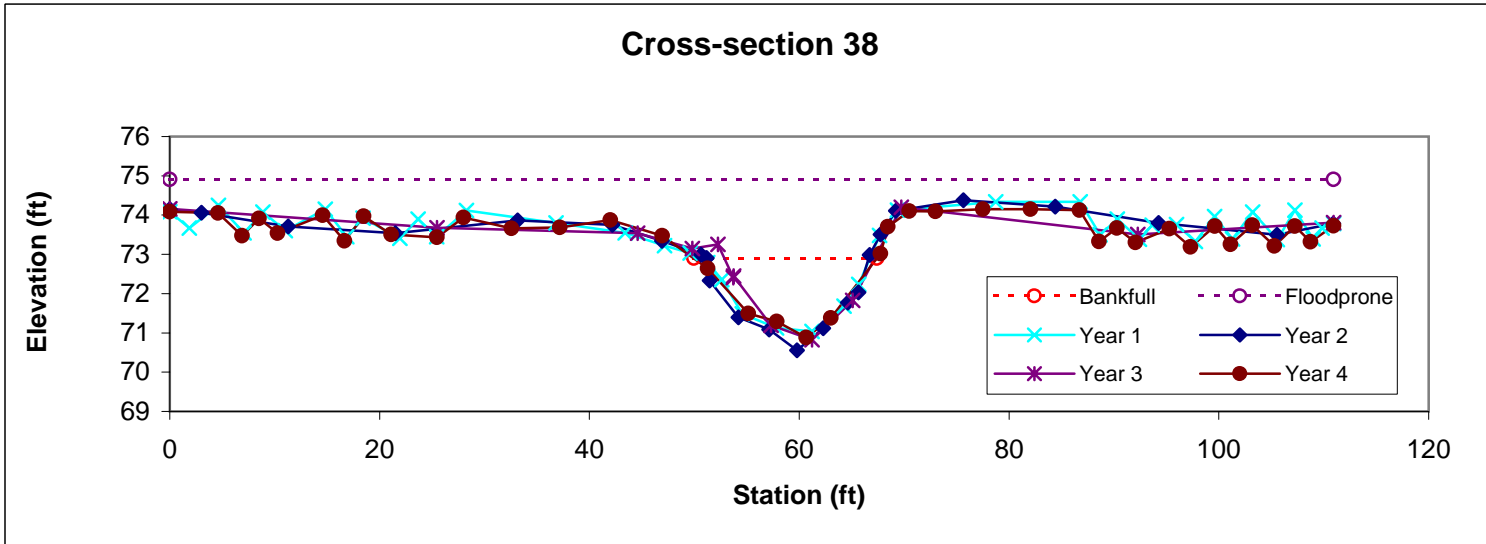

Feature	Stream Type	BKF Area	BKF Width	BKF Depth	Max BKF Depth	W/D	BH Ratio	ER	BKF Elev	TOB Elev
Pool		27.3	24.6	1.11	3.04	22.14	1	3.8	74.44	74.4

Feature	Stream Type	BKF Area	BKF Width	BKF Depth	Max BKF Depth	W/D	BH Ratio	ER	BKF Elev	TOB Elev
Riffle	Cc	36.7	22.06	1.66	2.86	13.26	1	4.7	74.92	74.97

Feature	Stream Type	BKF Area	BKF Width	BKF Depth	Max BKF Depth	W/D	BH Ratio	ER	BKF Elev	TOB Elev
Pool		51.1	24.15	2.11	3.91	11.42	1	4.3	74.67	74.68

Feature	Stream Type	BKF Area	BKF Width	BKF Depth	Max BKF Depth	W/D	BH Ratio	ER	BKF Elev	TOB Elev
Riffle	Cc	22.5	28.22	0.8	1.86	35.36	1	3.8	74.06	73.98

Feature	Stream Type	BKF Area	BKF Width	BKF Depth	Max BKF Depth	W/D	BH Ratio	ER	BKF Elev	TOB Elev
Pool		20.1	17.44	1.15	2.01	15.16	1.5	6.4	72.9	73.87

Feature	Stream Type	BKF Area	BKF Width	BKF Depth	Max BKF Depth	W/D	BH Ratio	ER	BKF Elev	TOB Elev
Riffle	Cc	33.8	20.81	1.62	2.72	12.81	1	4.8	74.05	74.07