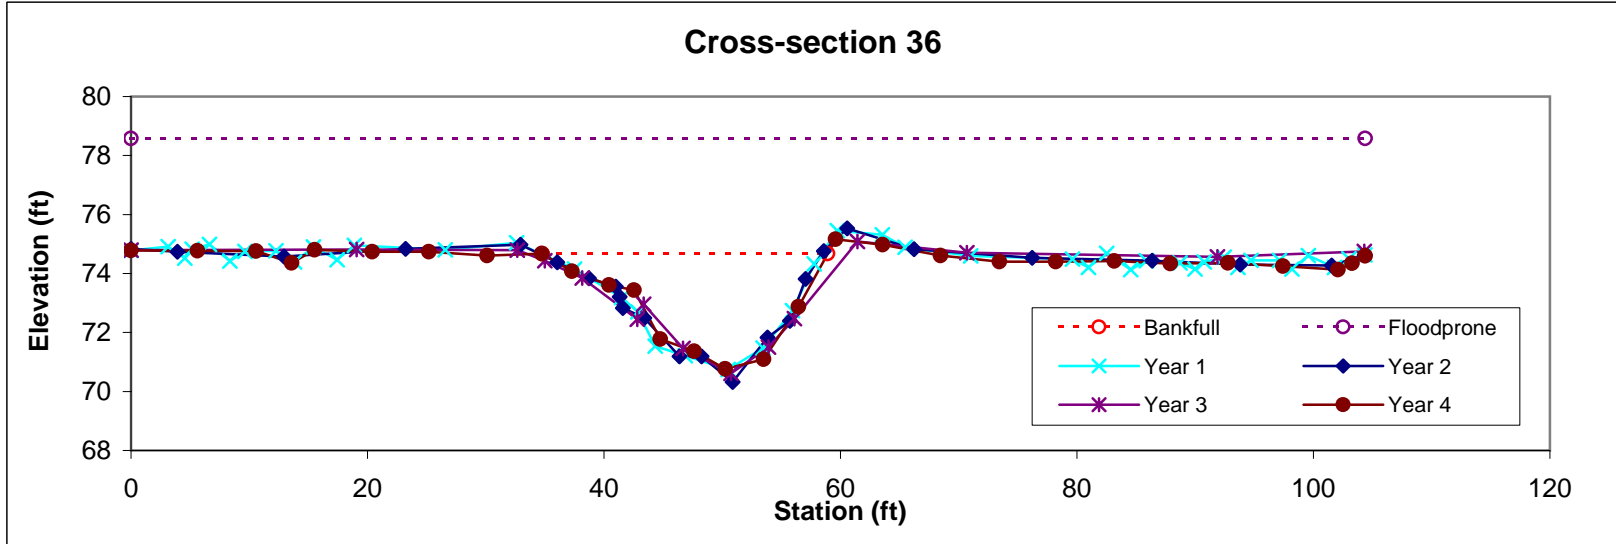

Feature	Stream Type	BKF Area	BKF Width	BKF Depth	Max BKF Depth	W/D	BH Ratio	ER	BKF Elev	TOB Elev
Pool		27.3	24.6	1.11	3.04	22.14	1	3.8	74.44	74.4

Feature	Stream Type	BKF Area	BKF Width	BKF Depth	Max BKF Depth	W/D	BH Ratio	ER	BKF Elev	TOB Elev
Riffle	Cc	36.7	22.06	1.66	2.86	13.26	1	4.7	74.92	74.97

Feature	Stream Type	BKF Area	BKF Width	BKF Depth	Max BKF Depth	W/D	BH Ratio	ER	BKF Elev	TOB Elev
Pool		51.1	24.15	2.11	3.91	11.42	1	4.3	74.67	74.68

Feature	Stream Type	BKF Area	BKF Width	BKF Depth	Max BKF Depth	W/D	BH Ratio	ER	BKF Elev	TOB Elev
Riffle	Cc	22.5	28.22	0.8	1.86	35.36	1	3.8	74.06	73.98

Feature	Stream Type	BKF Area	BKF Width	BKF Depth	Max BKF Depth	W/D	BH Ratio	ER	BKF Elev	TOB Elev
Pool		20.1	17.44	1.15	2.01	15.16	1.5	6.4	72.9	73.87

Feature	Stream Type	BKF Area	BKF Width	BKF Depth	Max BKF Depth	W/D	BH Ratio	ER	BKF Elev	TOB Elev
Riffle	Cc	33.8	20.81	1.62	2.72	12.81	1	4.8	74.05	74.07