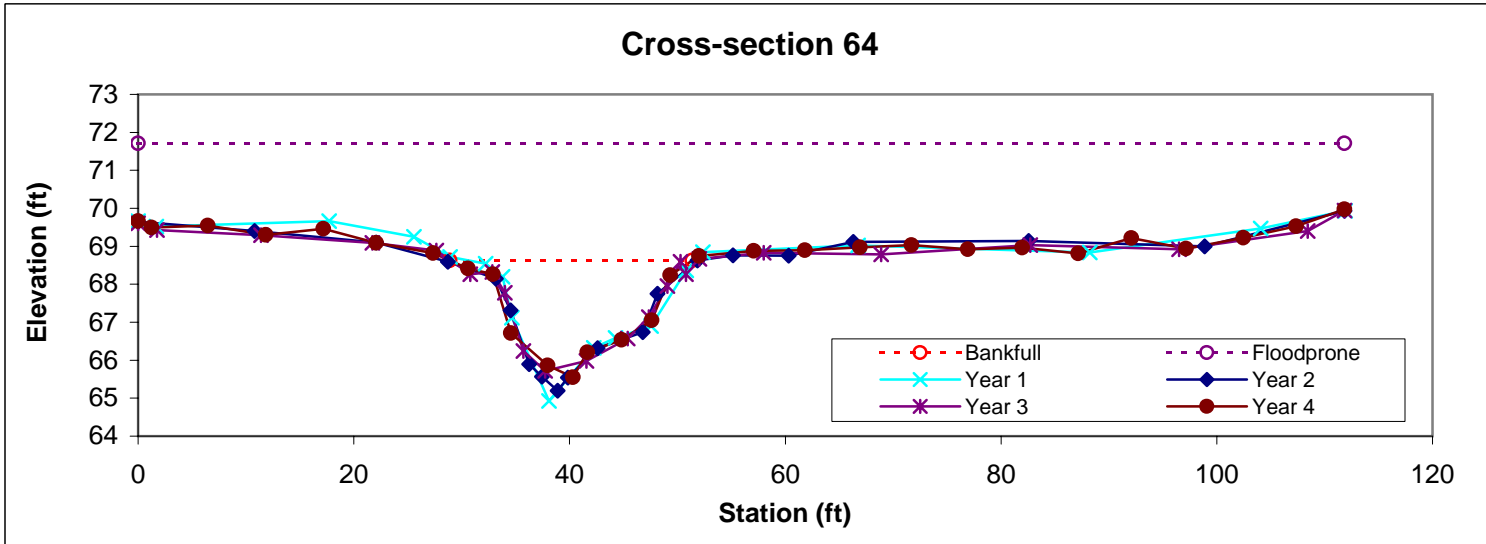

Feature	Stream Type	BKF Area	BKF Width	BKF Depth	Max BKF Depth	W/D	BH Ratio	ER	BKF Elev	TOB Elev
Riffle	Cc	32.4	27.47	1.18	2.41	23.32	0.9	4.5	70.32	70.2

Feature	Stream Type	BKF Area	BKF Width	BKF Depth	Max BKF Depth	W/D	BH Ratio	ER	BKF Elev	TOB Elev
Pool		47.2	28.69	1.65	3.03	17.44	1	4.3	70.15	70.16

Feature	Stream Type	BKF Area	BKF Width	BKF Depth	Max BKF Depth	W/D	BH Ratio	ER	BKF Elev	TOB Elev
Riffle	Cc	27.9	18.76	1.49	2.16	12.59	1	5.4	69.55	69.52

Feature	Stream Type	BKF Area	BKF Width	BKF Depth	Max BKF Depth	W/D	BH Ratio	ER	BKF Elev	TOB Elev
Pool		37.5	23.24	1.61	2.59	14.4	1	4.2	69.27	69.32

Feature	Stream Type	BKF Area	BKF Width	BKF Depth	Max BKF Depth	W/D	BH Ratio	ER	BKF Elev	TOB Elev
Riffle	Cc	33.3	22.93	1.45	2.4	15.78	1	5	69.29	69.21

Feature	Stream Type	BKF Area	BKF Width	BKF Depth	Max BKF Depth	W/D	BH Ratio	ER	BKF Elev	TOB Elev
Pool		35.6	22.49	1.59	3.08	14.19	1	5	68.63	68.74