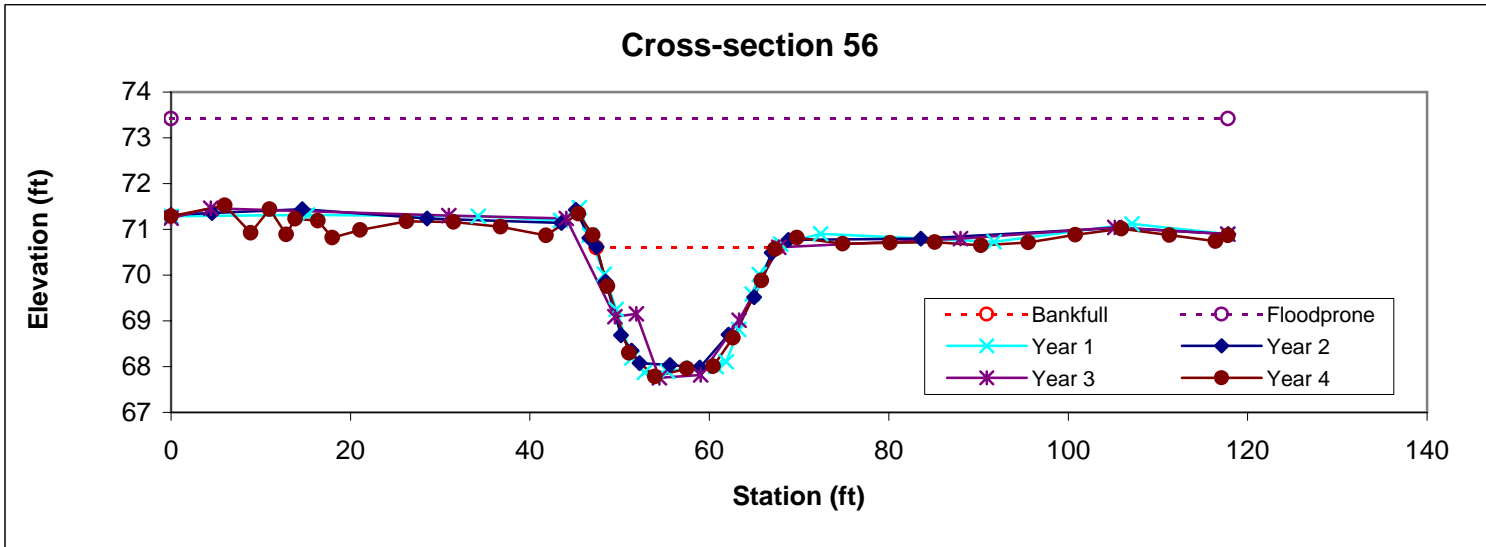

Feature	Stream Type	BKF Area	BKF Width	BKF Depth	Max BKF Depth	W/D	BH Ratio	ER	BKF Elev	TOB Elev
Riffle	Cc	26.2	19.87	1.32	1.98	15.1	1	4.4	71.76	71.81

Feature	Stream Type	BKF Area	BKF Width	BKF Depth	Max BKF Depth	W/D	BH Ratio	ER	BKF Elev	TOB Elev
Pool		26.7	21.44	1.24	2.34	17.25	1	5.4	71.28	71.21

Feature	Stream Type	BKF Area	BKF Width	BKF Depth	Max BKF Depth	W/D	BH Ratio	ER	BKF Elev	TOB Elev
Riffle	Cc	24.3	18.46	1.32	2.11	14.03	1	6.5	71.34	71.35

**Cross-section 53**

Feature	Stream Type	BKF Area	BKF Width	BKF Depth	Max BKF Depth	W/D	BH Ratio	ER	BKF Elev	TOB Elev
Pool		35.4	29.85	1.18	2.68	25.2	1	4.4	70.92	70.96

Feature	Stream Type	BKF Area	BKF Width	BKF Depth	Max BKF Depth	W/D	BH Ratio	ER	BKF Elev	TOB Elev
Riffle	Cc	23.8	31.02	0.77	2.08	40.49	1	3.8	71.11	71.04

Feature	Stream Type	BKF Area	BKF Width	BKF Depth	Max BKF Depth	W/D	BH Ratio	ER	BKF Elev	TOB Elev
Pool		39	20.21	1.93	2.82	10.48	1	5.8	70.6	70.57