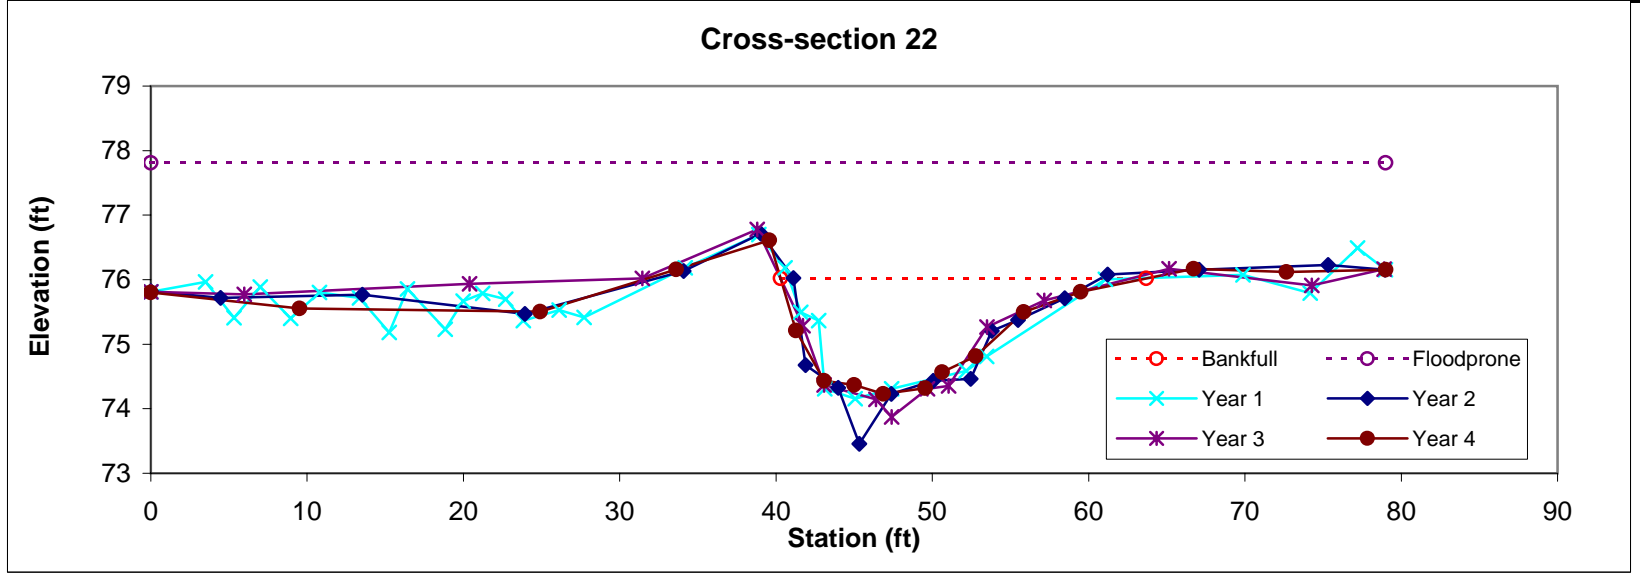

Feature	Stream Type	BKF Area	BKF Width	BKF Depth	Max BKF Depth	W/D	BH Ratio	ER	BKF Elev	TOB Elev
Pool		22.5	23.39	0.96	1.79	24.28	1.1	3.4	76.02	76.17