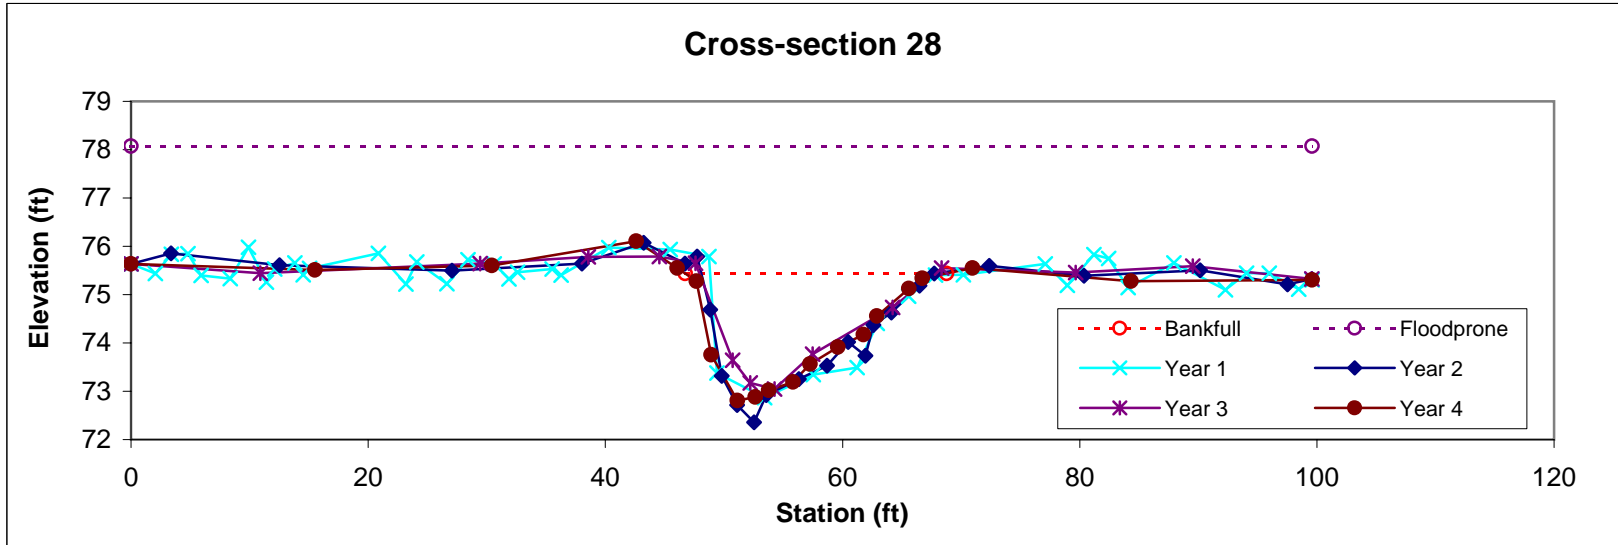

Feature	Stream Type	BKF Area	BKF Width	BKF Depth	Max BKF Depth	W/D	BH Ratio	ER	BKF Elev	TOB Elev
Pool		30.7	22.06	1.39	2.63	15.85	1	4.5	75.44	75.34