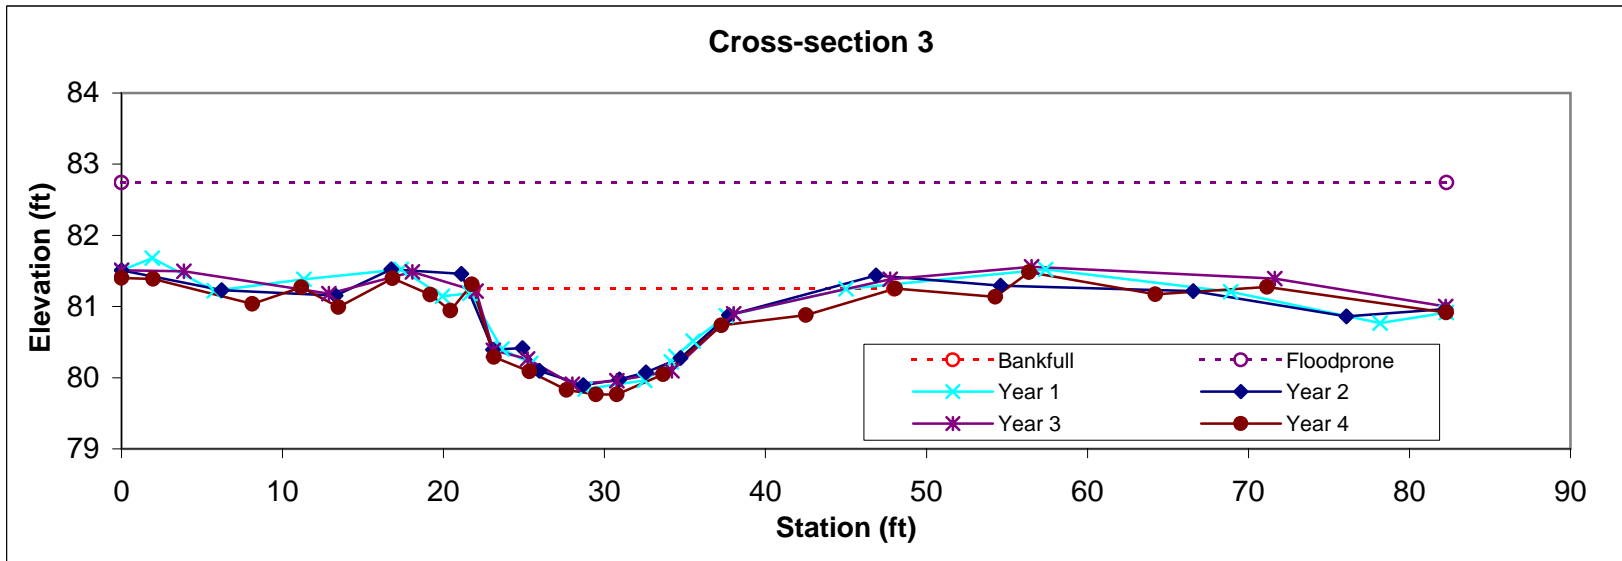

Feature	Stream Type	BKF Area	BKF Width	BKF Depth	Max BKF Depth	W/D	BH Ratio	ER	BKF Elev	TOB Elev
Riffle	Cc	11.5	19.33	0.59	1.28	32.52	0.9	3	81.29	81.14

Feature	Stream Type	BKF Area	BKF Width	BKF Depth	Max BKF Depth	W/D	BH Ratio	ER	BKF Elev	TOB Elev
Pool		21.1	29.81	0.71	1.54	42.18	0.9	1.8	81.4	81.21

Feature	Stream Type	BKF Area	BKF Width	BKF Depth	Max BKF Depth	W/D	BH Ratio	ER	BKF Elev	TOB Elev
Riffle	Cc	20.8	26.16	0.8	1.49	32.88	1	3.1	81.25	81.25

Feature	Stream Type	BKF Area	BKF Width	BKF Depth	Max BKF Depth	W/D	BH Ratio	ER	BKF Elev	TOB Elev
Pool		14.9	19.15	0.78	1.41	24.65	1	5.1	80.8	80.83

Feature	Stream Type	BKF Area	BKF Width	BKF Depth	Max BKF Depth	W/D	BH Ratio	ER	BKF Elev	TOB Elev
Riffle	Cc	11.3	20.09	0.56	1.16	35.67	1	4.2	80.4	80.38

Feature	Stream Type	BKF Area	BKF Width	BKF Depth	Max BKF Depth	W/D	BH Ratio	ER	BKF Elev	TOB Elev
Pool		14.5	29.92	0.48	1.1	61.73	0.7	2.9	80.24	79.91