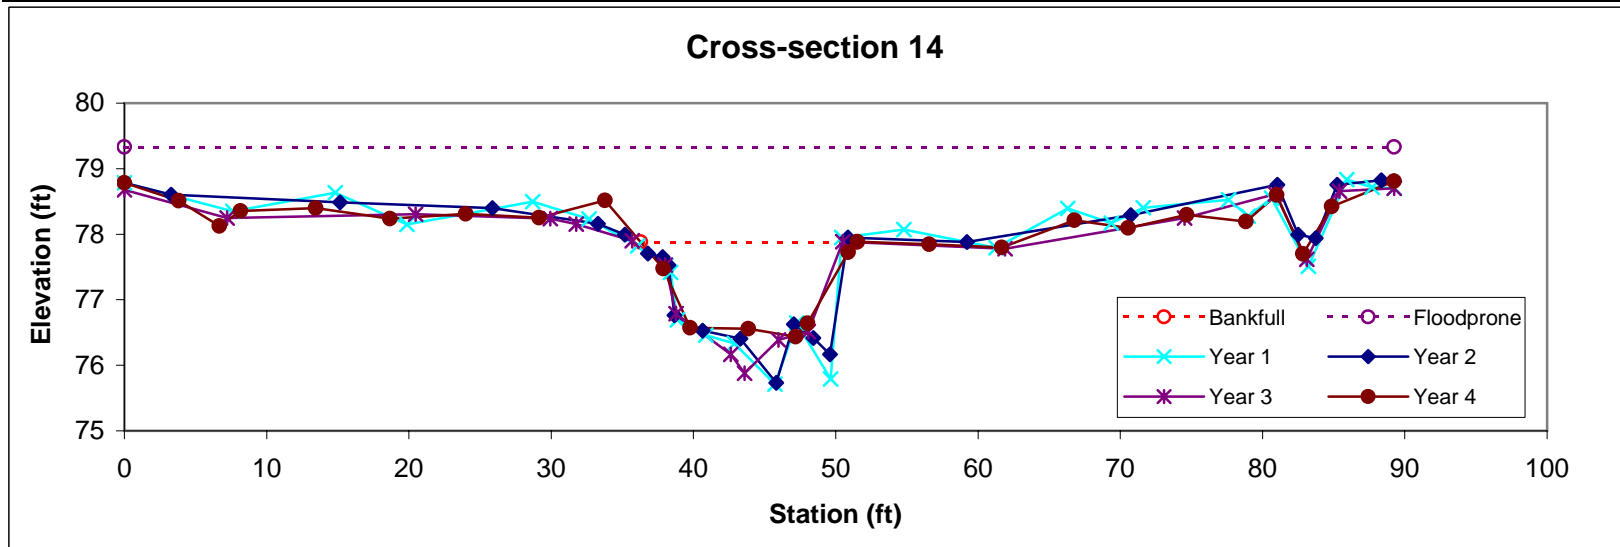

Feature	Stream Type	BKF Area	BKF Width	BKF Depth	Max BKF Depth	W/D	BH Ratio	ER	BKF Elev	TOB Elev
Riffle	Cc	22.6	23.17	0.98	1.72	23.73	1	3	80.2	80.22

Feature	Stream Type	BKF Area	BKF Width	BKF Depth	Max BKF Depth	W/D	BH Ratio	ER	BKF Elev	TOB Elev
Riffle	E	14.9	14.29	1.05	1.67	13.67	1	5.1	79.9	79.91

Feature	Stream Type	BKF Area	BKF Width	BKF Depth	Max BKF Depth	W/D	BH Ratio	ER	BKF Elev	TOB Elev
Pool		18.3	17.76	1.03	2.04	17.26	1.1	3.8	79.02	79.16

Feature	Stream Type	BKF Area	BKF Width	BKF Depth	Max BKF Depth	W/D	BH Ratio	ER	BKF Elev	TOB Elev
Riffle	Bc	15	16.66	0.9	1.44	18.46	0.9	2.4	78.81	78.7

Feature	Stream Type	BKF Area	BKF Width	BKF Depth	Max BKF Depth	W/D	BH Ratio	ER	BKF Elev	TOB Elev
Pool		22.9	20.31	1.13	1.91	18.02	1	2.1	78.95	78.98

Feature	Stream Type	BKF Area	BKF Width	BKF Depth	Max BKF Depth	W/D	BH Ratio	ER	BKF Elev	TOB Elev
Pool		15.1	15.23	0.99	1.45	15.36	1	5.9	77.88	77.88

Feature	Stream Type	BKF Area	BKF Width	BKF Depth	Max BKF Depth	W/D	BH Ratio	ER	BKF Elev	TOB Elev
Riffle	Cc	19.9	18.05	1.1	1.93	16.38	1	3.8	78.41	78.42

Feature	Stream Type	BKF Area	BKF Width	BKF Depth	Max BKF Depth	W/D	BH Ratio	ER	BKF Elev	TOB Elev
Riffle	Cc	22.9	20.55	1.11	2.01	18.44	1	2.3	78.03	78.03