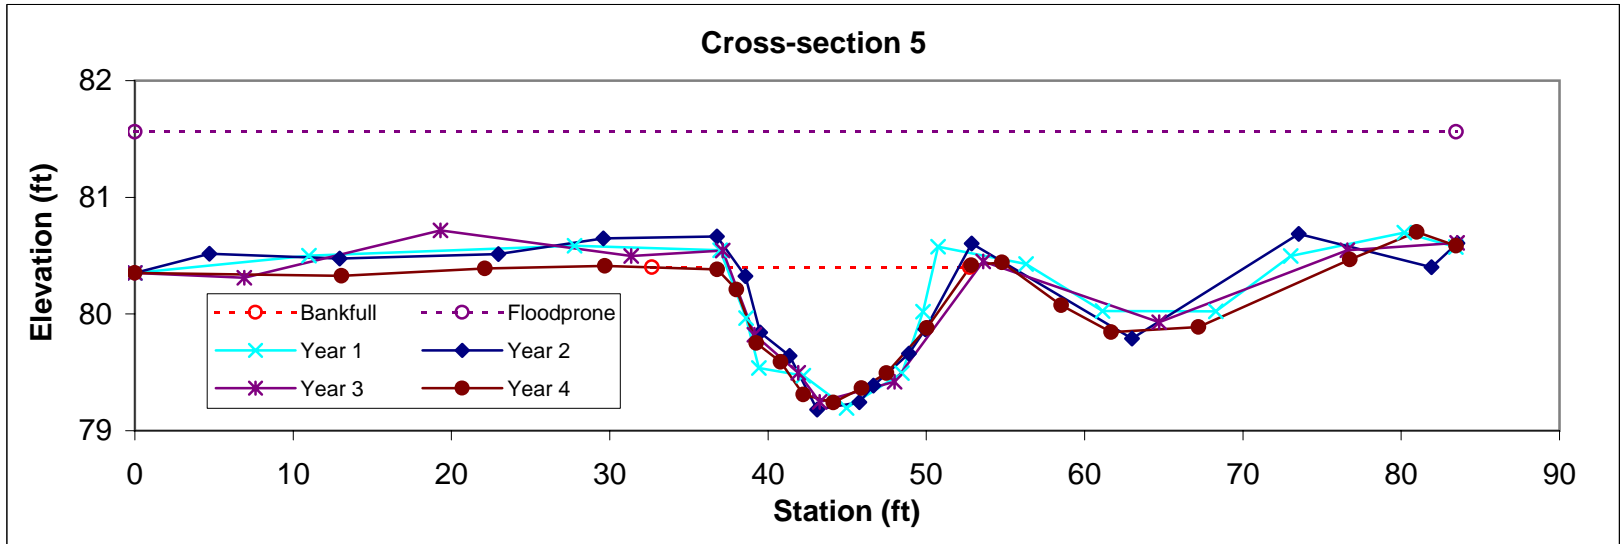

Feature	Stream Type	BKF Area	BKF Width	BKF Depth	Max BKF Depth	W/D	BH Ratio	ER	BKF Elev	TOB Elev
Riffle	Cc	11.5	19.33	0.59	1.28	32.52	0.9	3	81.29	81.14

Feature	Stream Type	BKF Area	BKF Width	BKF Depth	Max BKF Depth	W/D	BH Ratio	ER	BKF Elev	TOB Elev
Pool		21.1	29.81	0.71	1.54	42.18	0.9	1.8	81.4	81.21

Feature	Stream Type	BKF Area	BKF Width	BKF Depth	Max BKF Depth	W/D	BH Ratio	ER	BKF Elev	TOB Elev
Riffle	Cc	20.8	26.16	0.8	1.49	32.88	1	3.1	81.25	81.25

Feature	Stream Type	BKF Area	BKF Width	BKF Depth	Max BKF Depth	W/D	BH Ratio	ER	BKF Elev	TOB Elev
Pool		14.9	19.15	0.78	1.41	24.65	1	5.1	80.8	80.83

Feature	Stream Type	BKF Area	BKF Width	BKF Depth	Max BKF Depth	W/D	BH Ratio	ER	BKF Elev	TOB Elev
Riffle	Cc	11.3	20.09	0.56	1.16	35.67	1	4.2	80.4	80.38

Feature	Stream Type	BKF Area	BKF Width	BKF Depth	Max BKF Depth	W/D	BH Ratio	ER	BKF Elev	TOB Elev
Pool		14.5	29.92	0.48	1.1	61.73	0.7	2.9	80.24	79.91