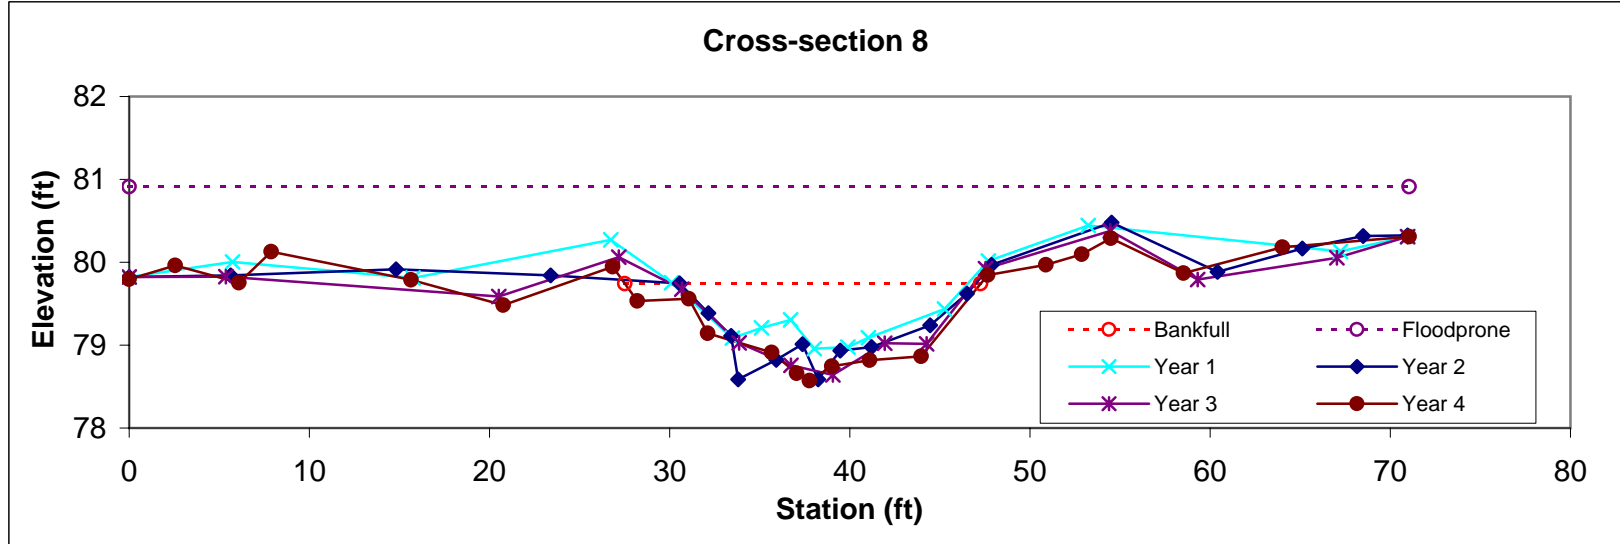

Feature	Stream Type	BKF Area	BKF Width	BKF Depth	Max BKF Depth	W/D	BH Ratio	ER	BKF Elev	TOB Elev
Riffle	Cc	20.8	26.16	0.8	1.49	32.88	1	3.1	81.25	81.25

Feature	Stream Type	BKF Area	BKF Width	BKF Depth	Max BKF Depth	W/D	BH Ratio	ER	BKF Elev	TOB Elev
Pool		14.9	19.15	0.78	1.41	24.65	1	5.1	80.8	80.83

Feature	Stream Type	BKF Area	BKF Width	BKF Depth	Max BKF Depth	W/D	BH Ratio	ER	BKF Elev	TOB Elev
Riffle	Cc	11.3	20.09	0.56	1.16	35.67	1	4.2	80.4	80.38

Feature	Stream Type	BKF Area	BKF Width	BKF Depth	Max BKF Depth	W/D	BH Ratio	ER	BKF Elev	TOB Elev
Pool		14.5	29.92	0.48	1.1	61.73	0.7	2.9	80.24	79.91

Feature	Stream Type	BKF Area	BKF Width	BKF Depth	Max BKF Depth	W/D	BH Ratio	ER	BKF Elev	TOB Elev
Riffle	Cc	14.4	35.33	0.41	0.9	86.74	0.8	1.6	79.72	79.5

Feature	Stream Type	BKF Area	BKF Width	BKF Depth	Max BKF Depth	W/D	BH Ratio	ER	BKF Elev	TOB Elev
Pool		13.1	19.74	0.66	1.17	29.84	1.1	3.6	79.74	79.85

Feature	Stream Type	BKF Area	BKF Width	BKF Depth	Max BKF Depth	W/D	BH Ratio	ER	BKF Elev	TOB Elev
Riffle	Cc	22.6	23.17	0.98	1.72	23.73	1	3	80.2	80.22

Feature	Stream Type	BKF Area	BKF Width	BKF Depth	Max BKF Depth	W/D	BH Ratio	ER	BKF Elev	TOB Elev
Riffle	E	14.9	14.29	1.05	1.67	13.67	1	5.1	79.9	79.91