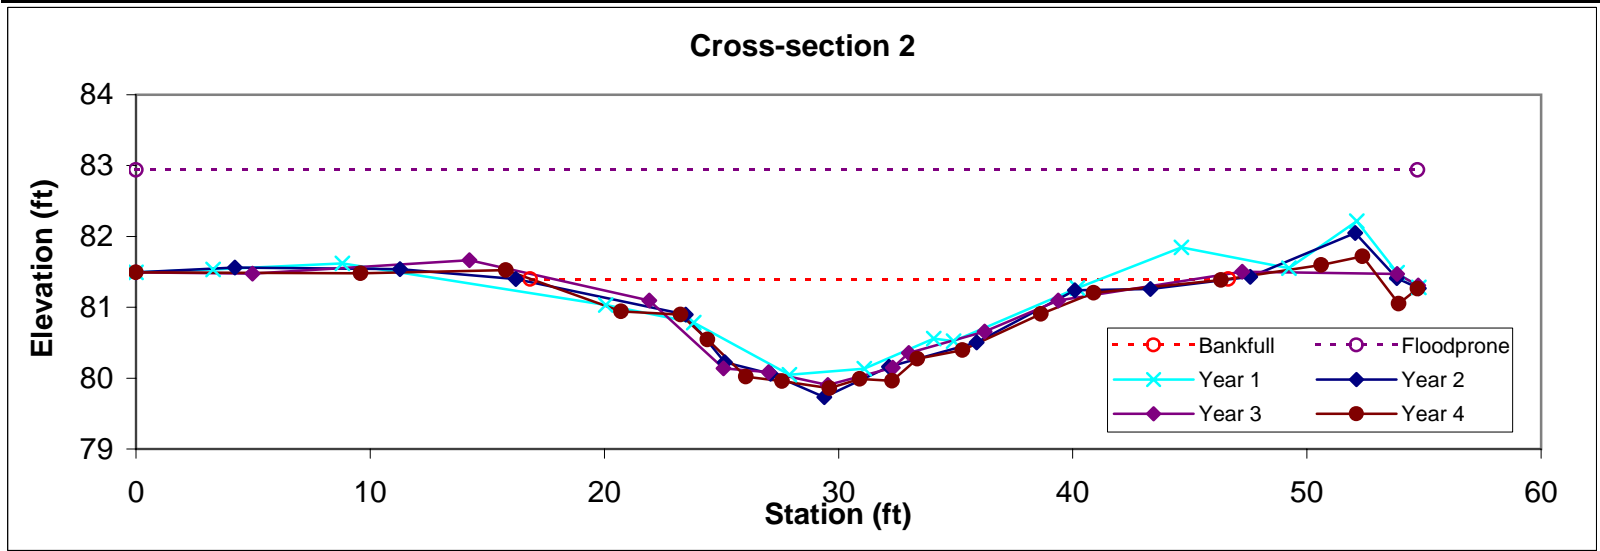

Feature	Stream Type	BKF Area	BKF Width	BKF Depth	Max BKF Depth	W/D	BH Ratio	ER	BKF Elev	TOB Elev
Riffle	Cc	11.5	19.33	0.59	1.28	32.52	0.9	3	81.29	81.14

Feature	Stream Type	BKF Area	BKF Width	BKF Depth	Max BKF Depth	W/D	BH Ratio	ER	BKF Elev	TOB Elev
Pool		21.1	29.81	0.71	1.54	42.18	0.9	1.8	81.4	81.21

Feature	Stream Type	BKF Area	BKF Width	BKF Depth	Max BKF Depth	W/D	BH Ratio	ER	BKF Elev	TOB Elev
Riffle	Cc	20.8	26.16	0.8	1.49	32.88	1	3.1	81.25	81.25

Feature	Stream Type	BKF Area	BKF Width	BKF Depth	Max BKF Depth	W/D	BH Ratio	ER	BKF Elev	TOB Elev
Pool		14.9	19.15	0.78	1.41	24.65	1	5.1	80.8	80.83

Feature	Stream Type	BKF Area	BKF Width	BKF Depth	Max BKF Depth	W/D	BH Ratio	ER	BKF Elev	TOB Elev
Riffle	Cc	11.3	20.09	0.56	1.16	35.67	1	4.2	80.4	80.38

Feature	Stream Type	BKF Area	BKF Width	BKF Depth	Max BKF Depth	W/D	BH Ratio	ER	BKF Elev	TOB Elev
Pool		14.5	29.92	0.48	1.1	61.73	0.7	2.9	80.24	79.91