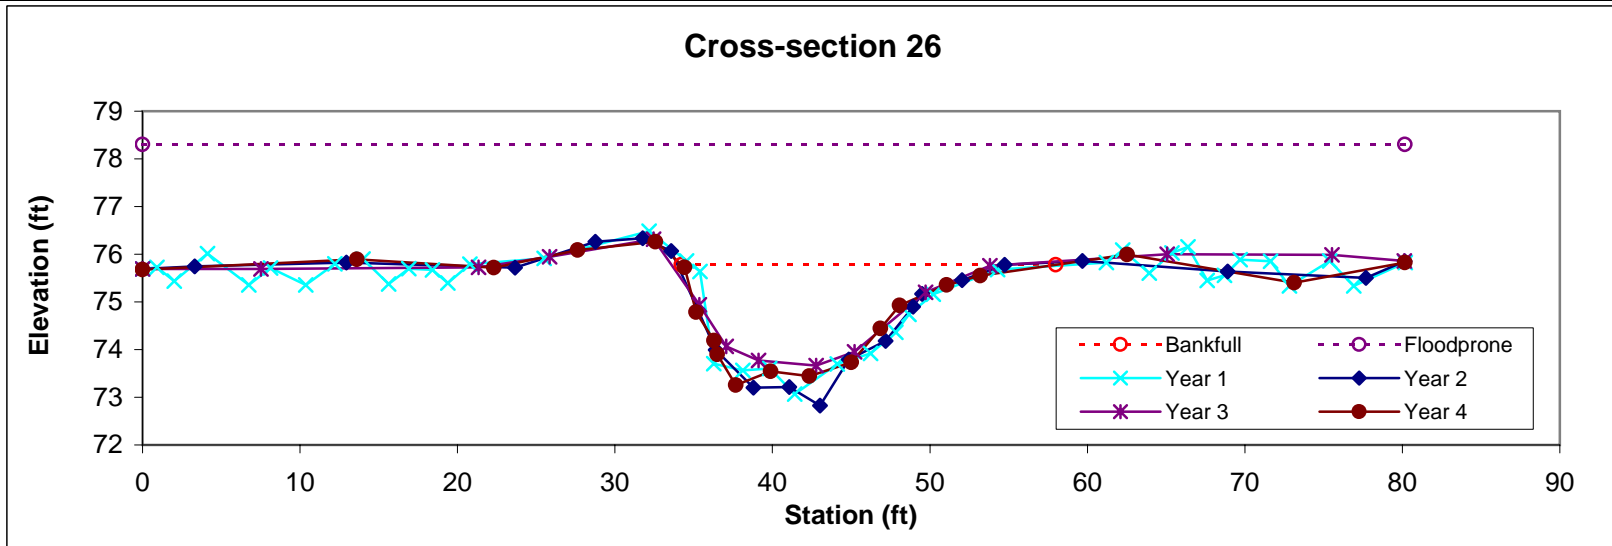

Feature	Stream Type	BKF Area	BKF Width	BKF Depth	Max BKF Depth	W/D	BH Ratio	ER	BKF Elev	TOB Elev
Pool		29.2	23.77	1.23	2.52	19.38	0.9	3.4	75.78	75.55