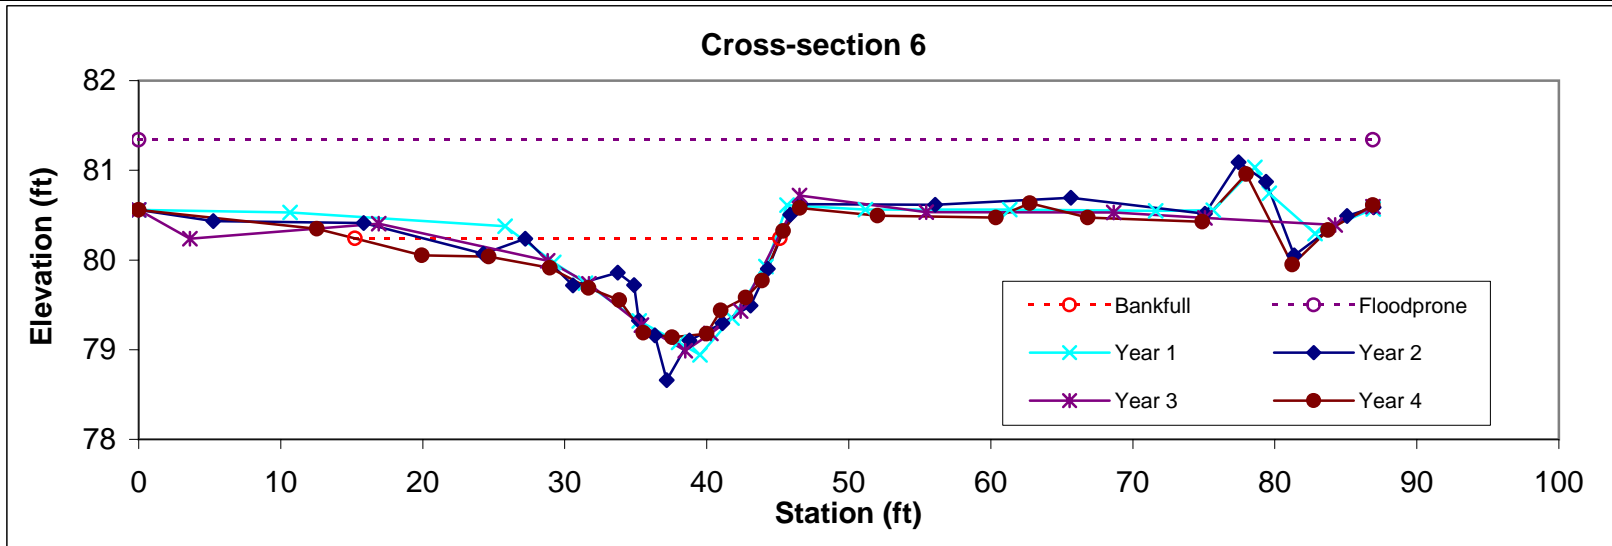

Feature	Stream Type	BKF Area	BKF Width	BKF Depth	Max BKF Depth	W/D	BH Ratio	ER	BKF Elev	TOB Elev
Riffle	Cc	11.5	19.33	0.59	1.28	32.52	0.9	3	81.29	81.14

Feature	Stream Type	BKF Area	BKF Width	BKF Depth	Max BKF Depth	W/D	BH Ratio	ER	BKF Elev	TOB Elev
Pool		21.1	29.81	0.71	1.54	42.18	0.9	1.8	81.4	81.21

Feature	Stream Type	BKF Area	BKF Width	BKF Depth	Max BKF Depth	W/D	BH Ratio	ER	BKF Elev	TOB Elev
Riffle	Cc	20.8	26.16	0.8	1.49	32.88	1	3.1	81.25	81.25

Feature	Stream Type	BKF Area	BKF Width	BKF Depth	Max BKF Depth	W/D	BH Ratio	ER	BKF Elev	TOB Elev
Pool		14.9	19.15	0.78	1.41	24.65	1	5.1	80.8	80.83

Feature	Stream Type	BKF Area	BKF Width	BKF Depth	Max BKF Depth	W/D	BH Ratio	ER	BKF Elev	TOB Elev
Riffle	Cc	11.3	20.09	0.56	1.16	35.67	1	4.2	80.4	80.38

Feature	Stream Type	BKF Area	BKF Width	BKF Depth	Max BKF Depth	W/D	BH Ratio	ER	BKF Elev	TOB Elev
Pool		14.5	29.92	0.48	1.1	61.73	0.7	2.9	80.24	79.91

Feature	Stream Type	BKF Area	BKF Width	BKF Depth	Max BKF Depth	W/D	BH Ratio	ER	BKF Elev	TOB Elev
Riffle	Cc	14.4	35.33	0.41	0.9	86.74	0.8	1.6	79.72	79.5

Feature	Stream Type	BKF Area	BKF Width	BKF Depth	Max BKF Depth	W/D	BH Ratio	ER	BKF Elev	TOB Elev
Pool		13.1	19.74	0.66	1.17	29.84	1.1	3.6	79.74	79.85