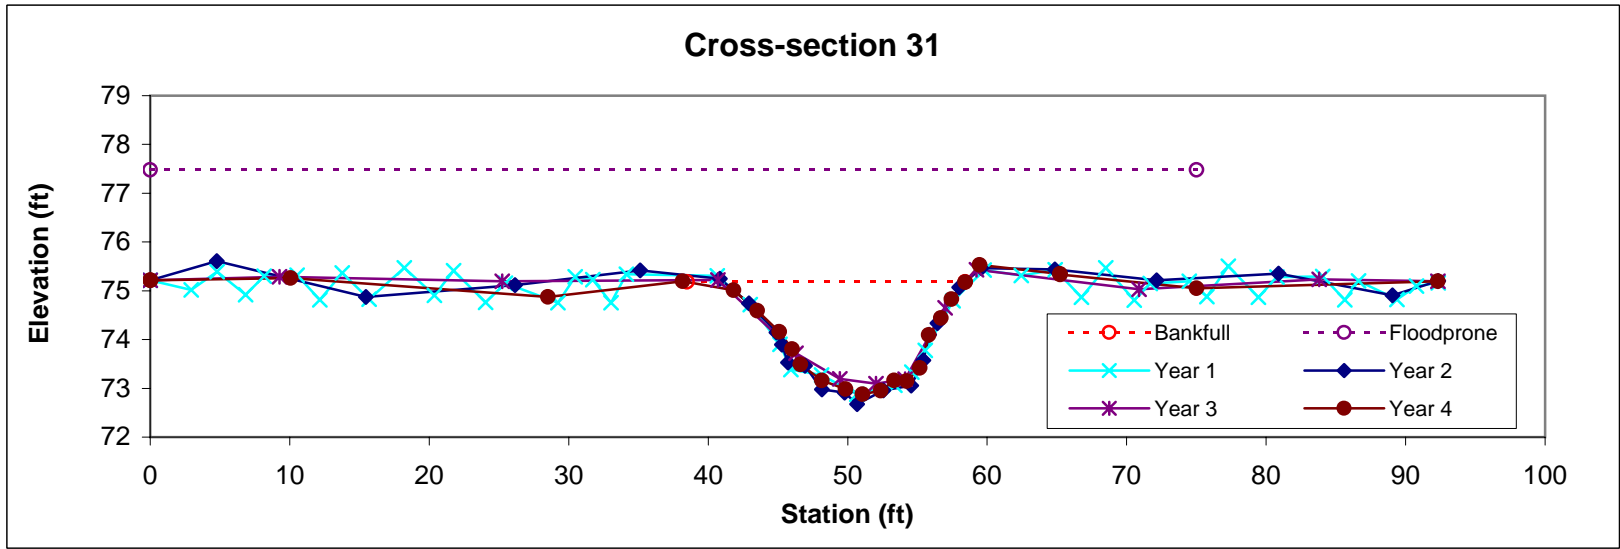

Feature	Stream Type	BKF Area	BKF Width	BKF Depth	Max BKF Depth	W/D	BH Ratio	ER	BKF Elev	TOB Elev
Pool		29.2	23.77	1.23	2.52	19.38	0.9	3.4	75.78	75.55

Feature	Stream Type	BKF Area	BKF Width	BKF Depth	Max BKF Depth	W/D	BH Ratio	ER	BKF Elev	TOB Elev
Riffle	Cc	18.2	17.41	1.04	1.72	16.68	1	4.5	75.45	75.45

Feature	Stream Type	BKF Area	BKF Width	BKF Depth	Max BKF Depth	W/D	BH Ratio	ER	BKF Elev	TOB Elev
Pool		30.7	22.06	1.39	2.63	15.85	1	4.5	75.44	75.34

Feature	Stream Type	BKF Area	BKF Width	BKF Depth	Max BKF Depth	W/D	BH Ratio	ER	BKF Elev	TOB Elev
Riffle	E	20.2	15.18	1.33	2.28	11.43	1	6.6	75.38	75.38

Feature	Stream Type	BKF Area	BKF Width	BKF Depth	Max BKF Depth	W/D	BH Ratio	ER	BKF Elev	TOB Elev
Pool		29.2	18.7	1.56	3.06	11.98	1	4.1	74.83	74.9

Feature	Stream Type	BKF Area	BKF Width	BKF Depth	Max BKF Depth	W/D	BH Ratio	ER	BKF Elev	TOB Elev
Riffle	Cc	24.3	19.93	1.22	2.3	16.37	1	3.8	75.18	75.2