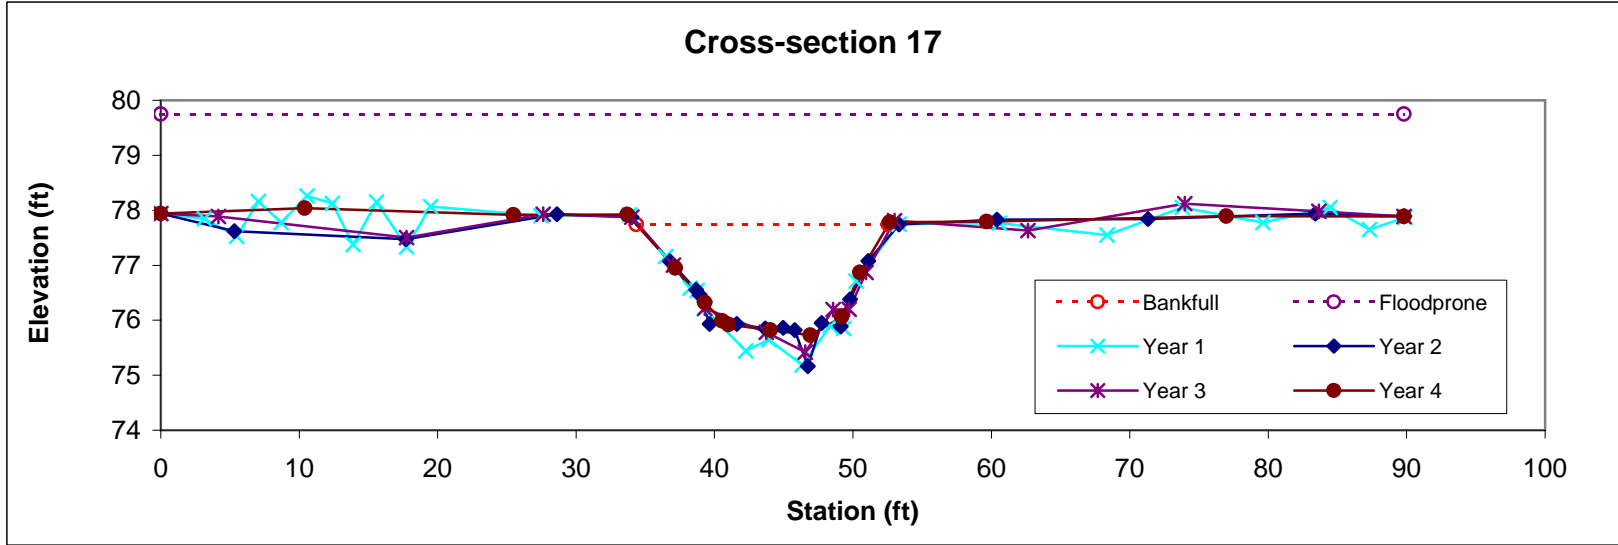

Feature	Stream Type	BKF Area	BKF Width	BKF Depth	Max BKF Depth	W/D	BH Ratio	ER	BKF Elev	TOB Elev
Pool		24.3	18.22	1.34	2.01	13.64	1	4.9	77.74	77.78