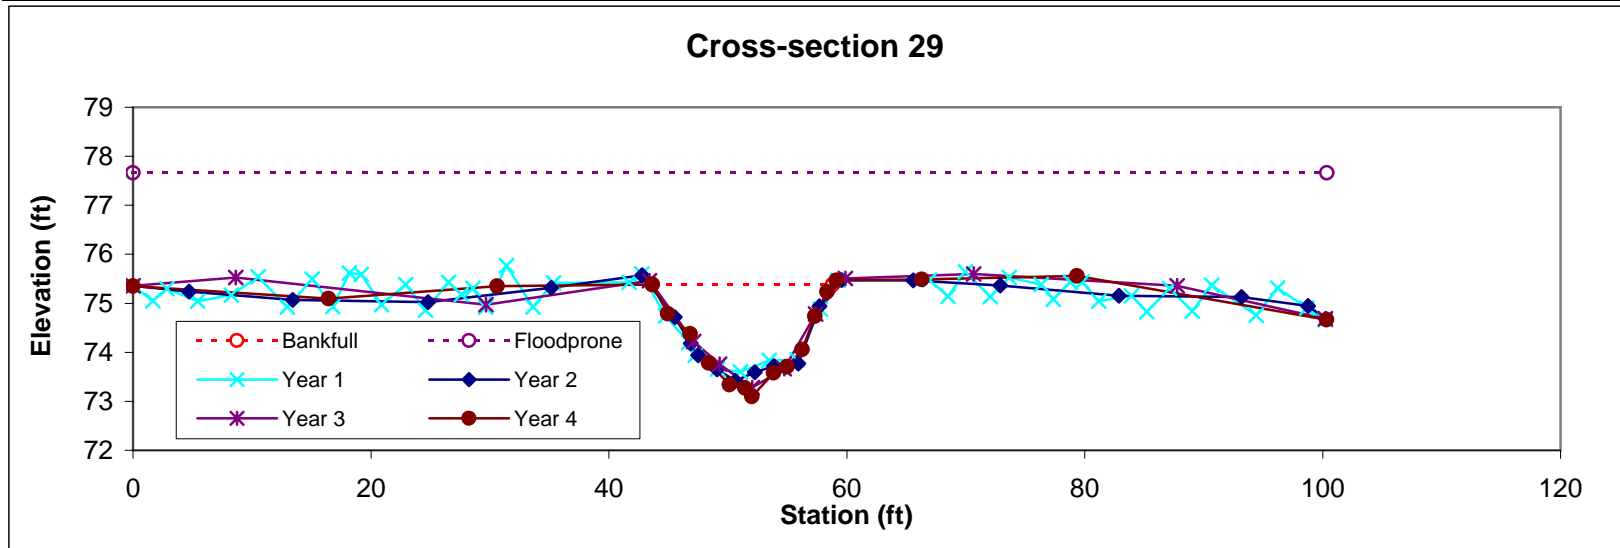

Feature	Stream Type	BKF Area	BKF Width	BKF Depth	Max BKF Depth	W/D	BH Ratio	ER	BKF Elev	TOB Elev
Pool		22.8	16.12	1.42	2.45	11.38	1	4.5	75.89	75.99

Feature	Stream Type	BKF Area	BKF Width	BKF Depth	Max BKF Depth	W/D	BH Ratio	ER	BKF Elev	TOB Elev
Riffle	Cc	11.3	24.32	0.46	1.18	52.49	0.9	2.9	75.07	74.97

Feature	Stream Type	BKF Area	BKF Width	BKF Depth	Max BKF Depth	W/D	BH Ratio	ER	BKF Elev	TOB Elev
Pool		29.2	23.77	1.23	2.52	19.38	0.9	3.4	75.78	75.55

Feature	Stream Type	BKF Area	BKF Width	BKF Depth	Max BKF Depth	W/D	BH Ratio	ER	BKF Elev	TOB Elev
Riffle	Cc	18.2	17.41	1.04	1.72	16.68	1	4.5	75.45	75.45

Feature	Stream Type	BKF Area	BKF Width	BKF Depth	Max BKF Depth	W/D	BH Ratio	ER	BKF Elev	TOB Elev
Pool		30.7	22.06	1.39	2.63	15.85	1	4.5	75.44	75.34

Feature	Stream Type	BKF Area	BKF Width	BKF Depth	Max BKF Depth	W/D	BH Ratio	ER	BKF Elev	TOB Elev
Riffle	E	20.2	15.18	1.33	2.28	11.43	1	6.6	75.38	75.38