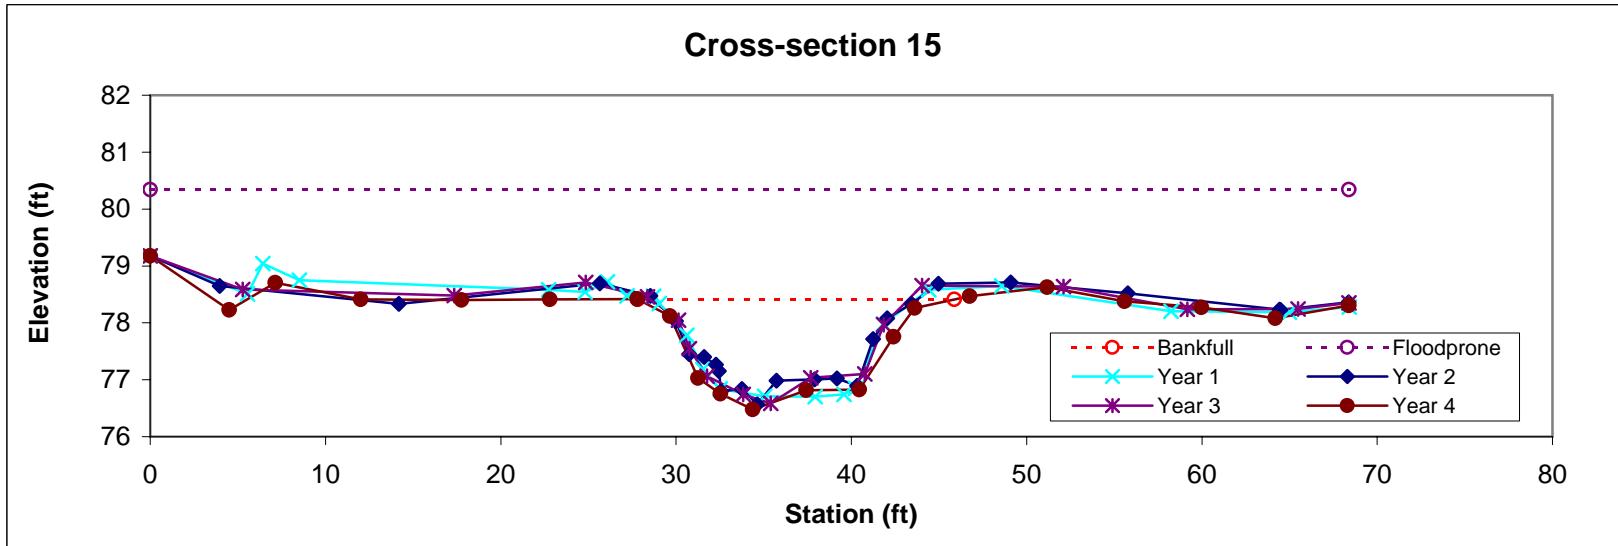

Feature	Stream Type	BKF Area	BKF Width	BKF Depth	Max BKF Depth	W/D	BH Ratio	ER	BKF Elev	TOB Elev
Riffle	Cc	22.6	23.17	0.98	1.72	23.73	1	3	80.2	80.22

Feature	Stream Type	BKF Area	BKF Width	BKF Depth	Max BKF Depth	W/D	BH Ratio	ER	BKF Elev	TOB Elev
Riffle	E	14.9	14.29	1.05	1.67	13.67	1	5.1	79.9	79.91

Feature	Stream Type	BKF Area	BKF Width	BKF Depth	Max BKF Depth	W/D	BH Ratio	ER	BKF Elev	TOB Elev
Pool		18.3	17.76	1.03	2.04	17.26	1.1	3.8	79.02	79.16

Feature	Stream Type	BKF Area	BKF Width	BKF Depth	Max BKF Depth	W/D	BH Ratio	ER	BKF Elev	TOB Elev
Riffle	Bc	15	16.66	0.9	1.44	18.46	0.9	2.4	78.81	78.7

Feature	Stream Type	BKF Area	BKF Width	BKF Depth	Max BKF Depth	W/D	BH Ratio	ER	BKF Elev	TOB Elev
Pool		22.9	20.31	1.13	1.91	18.02	1	2.1	78.95	78.98

Feature	Stream Type	BKF Area	BKF Width	BKF Depth	Max BKF Depth	W/D	BH Ratio	ER	BKF Elev	TOB Elev
Pool		15.1	15.23	0.99	1.45	15.36	1	5.9	77.88	77.88

Feature	Stream Type	BKF Area	BKF Width	BKF Depth	Max BKF Depth	W/D	BH Ratio	ER	BKF Elev	TOB Elev
Riffle	Cc	19.9	18.05	1.1	1.93	16.38	1	3.8	78.41	78.42

Feature	Stream Type	BKF Area	BKF Width	BKF Depth	Max BKF Depth	W/D	BH Ratio	ER	BKF Elev	TOB Elev
Riffle	Cc	22.9	20.55	1.11	2.01	18.44	1	2.3	78.03	78.03