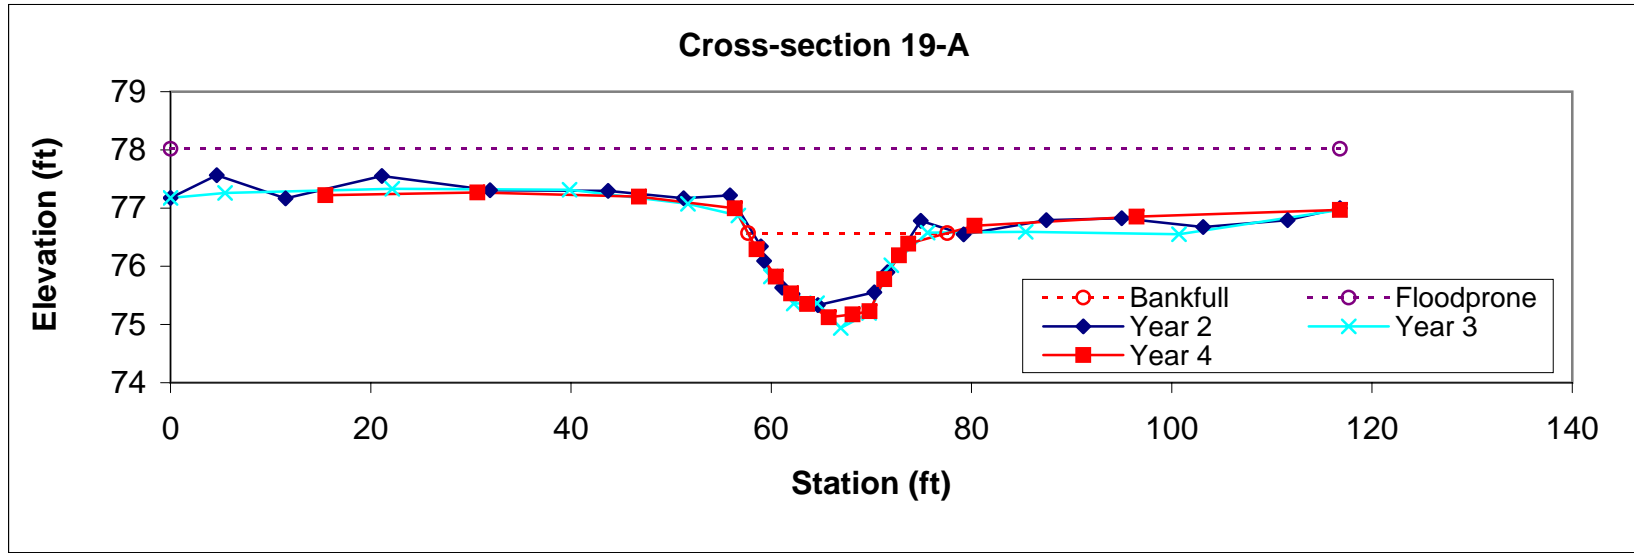

Feature	Stream Type	BKF Area	BKF Width	BKF Depth	Max BKF Depth	W/D	BH Ratio	ER	BKF Elev	TOB Elev
Riffle	Cc	19.9	18.05	1.1	1.93	16.38	1	3.8	78.41	78.42

Feature	Stream Type	BKF Area	BKF Width	BKF Depth	Max BKF Depth	W/D	BH Ratio	ER	BKF Elev	TOB Elev
Riffle	Cc	22.9	20.55	1.11	2.01	18.44	1	2.3	78.03	78.03

Feature	Stream Type	BKF Area	BKF Width	BKF Depth	Max BKF Depth	W/D	BH Ratio	ER	BKF Elev	TOB Elev
Pool		24.3	18.22	1.34	2.01	13.64	1	4.9	77.74	77.78

Feature	Stream Type	BKF Area	BKF Width	BKF Depth	Max BKF Depth	W/D	BH Ratio	ER	BKF Elev	TOB Elev
Riffle	Cc	13.9	13.5	1.03	1.62	13.07	1	6	77.42	77.47

Feature	Stream Type	BKF Area	BKF Width	BKF Depth	Max BKF Depth	W/D	BH Ratio	ER	BKF Elev	TOB Elev
Riffle	Cc	17.2	17.41	0.99	1.6	17.64	1	5.1	77.1	77.13

Feature	Stream Type	BKF Area	BKF Width	BKF Depth	Max BKF Depth	W/D	BH Ratio	ER	BKF Elev	TOB Elev
Riffle	Cc	15.9	19.9	0.8	1.45	24.93	1.1	5.1	76.57	76.7