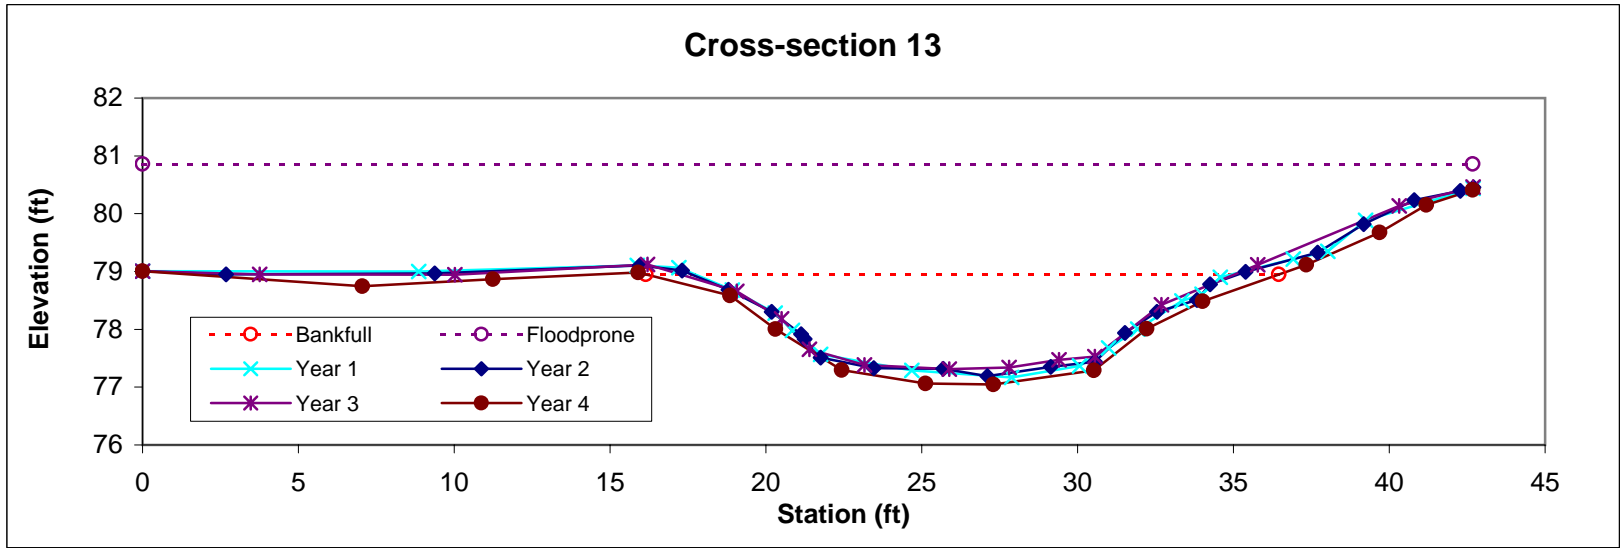

Feature	Stream Type	BKF Area	BKF Width	BKF Depth	Max BKF Depth	W/D	BH Ratio	ER	BKF Elev	TOB Elev
Pool		22.9	20.31	1.13	1.91	18.02	1	2.1	78.95	78.98