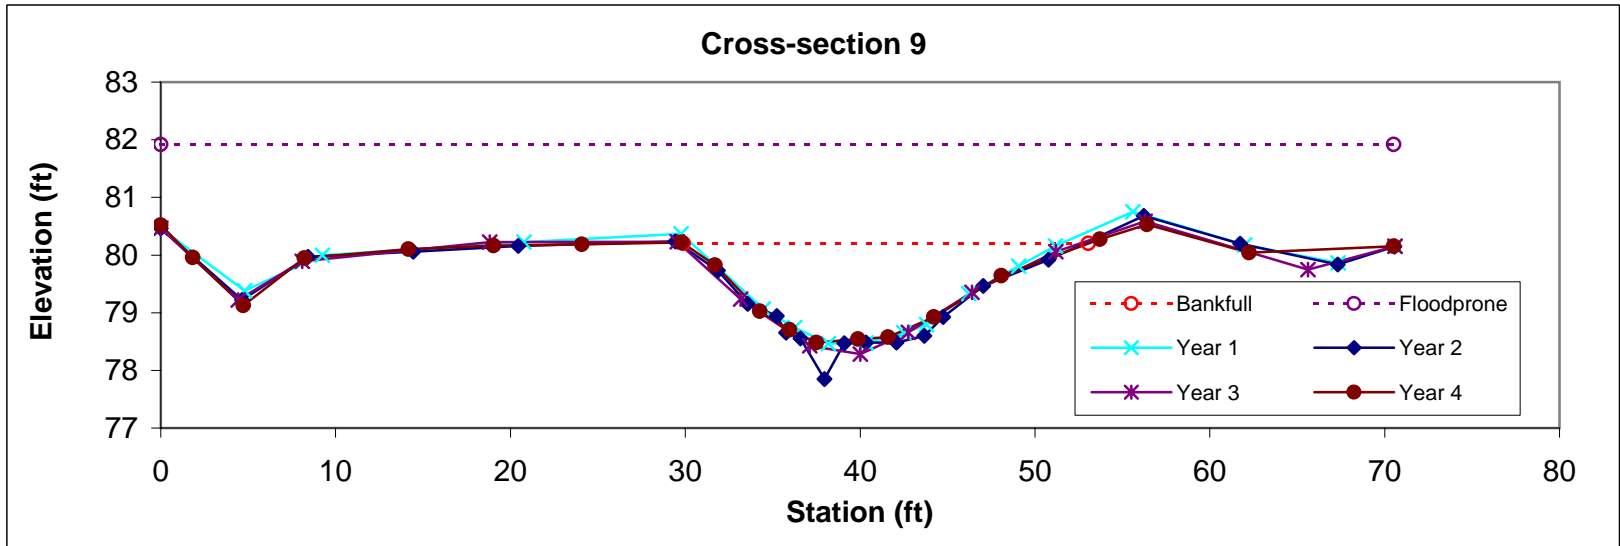

Feature	Stream Type	BKF Area	BKF Width	BKF Depth	Max BKF Depth	W/D	BH Ratio	ER	BKF Elev	TOB Elev
Riffle	Cc	20.8	26.16	0.8	1.49	32.88	1	3.1	81.25	81.25

Feature	Stream Type	BKF Area	BKF Width	BKF Depth	Max BKF Depth	W/D	BH Ratio	ER	BKF Elev	TOB Elev
Pool		14.9	19.15	0.78	1.41	24.65	1	5.1	80.8	80.83

Feature	Stream Type	BKF Area	BKF Width	BKF Depth	Max BKF Depth	W/D	BH Ratio	ER	BKF Elev	TOB Elev
Riffle	Cc	11.3	20.09	0.56	1.16	35.67	1	4.2	80.4	80.38

Feature	Stream Type	BKF Area	BKF Width	BKF Depth	Max BKF Depth	W/D	BH Ratio	ER	BKF Elev	TOB Elev
Pool		14.5	29.92	0.48	1.1	61.73	0.7	2.9	80.24	79.91

Feature	Stream Type	BKF Area	BKF Width	BKF Depth	Max BKF Depth	W/D	BH Ratio	ER	BKF Elev	TOB Elev
Riffle	Cc	14.4	35.33	0.41	0.9	86.74	0.8	1.6	79.72	79.5

Feature	Stream Type	BKF Area	BKF Width	BKF Depth	Max BKF Depth	W/D	BH Ratio	ER	BKF Elev	TOB Elev
Pool		13.1	19.74	0.66	1.17	29.84	1.1	3.6	79.74	79.85

Feature	Stream Type	BKF Area	BKF Width	BKF Depth	Max BKF Depth	W/D	BH Ratio	ER	BKF Elev	TOB Elev
Riffle	Cc	22.6	23.17	0.98	1.72	23.73	1	3	80.2	80.22

Feature	Stream Type	BKF Area	BKF Width	BKF Depth	Max BKF Depth	W/D	BH Ratio	ER	BKF Elev	TOB Elev
Riffle	E	14.9	14.29	1.05	1.67	13.67	1	5.1	79.9	79.91