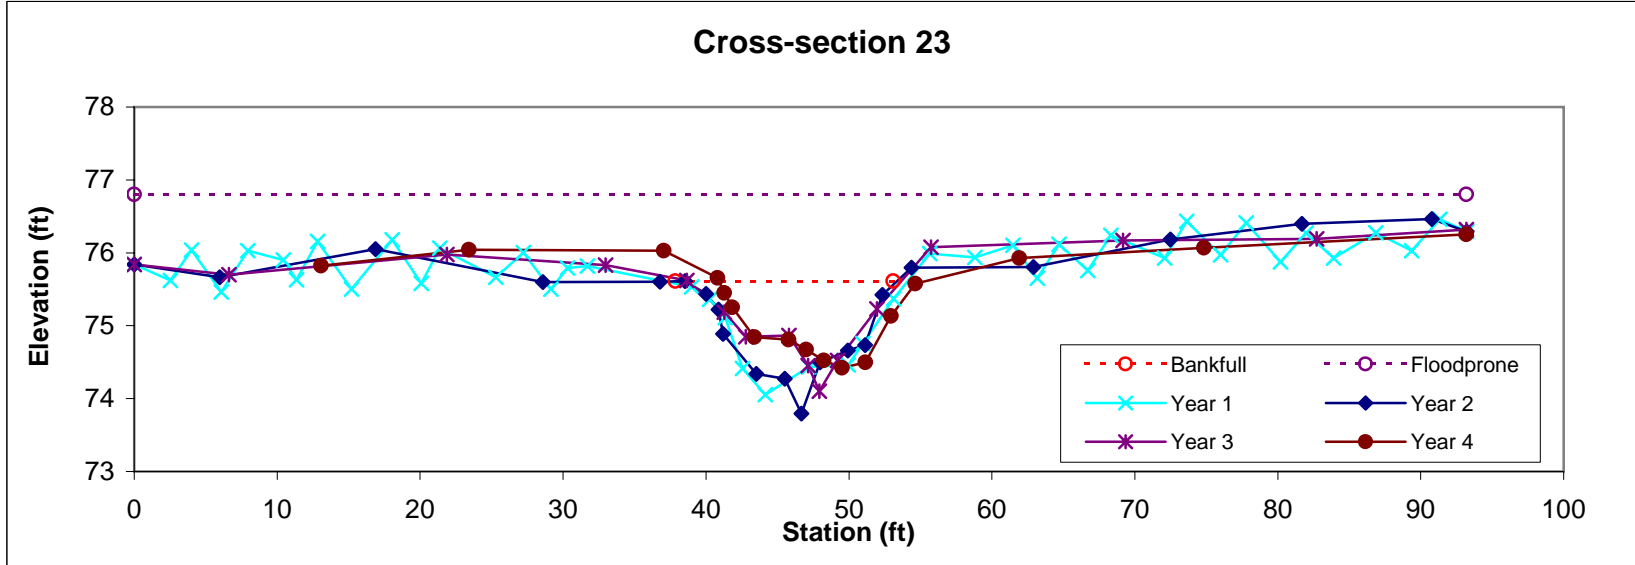

Feature	Stream Type	BKF Area	BKF Width	BKF Depth	Max BKF Depth	W/D	BH Ratio	ER	BKF Elev	TOB Elev
Riffle	Cc	17.2	17.41	0.99	1.6	17.64	1	5.1	77.1	77.13

Feature	Stream Type	BKF Area	BKF Width	BKF Depth	Max BKF Depth	W/D	BH Ratio	ER	BKF Elev	TOB Elev
Riffle	Cc	15.9	19.9	0.8	1.45	24.93	1.1	5.1	76.57	76.7

Feature	Stream Type	BKF Area	BKF Width	BKF Depth	Max BKF Depth	W/D	BH Ratio	ER	BKF Elev	TOB Elev
Pool		17.3	18.18	0.95	1.79	19.15	0.9	4.1	75.94	75.84

Feature	Stream Type	BKF Area	BKF Width	BKF Depth	Max BKF Depth	W/D	BH Ratio	ER	BKF Elev	TOB Elev
Riffle	Cc	14.7	14.51	1.01	1.63	14.36	1	5.6	76.43	76.5

Feature	Stream Type	BKF Area	BKF Width	BKF Depth	Max BKF Depth	W/D	BH Ratio	ER	BKF Elev	TOB Elev
Pool		22.5	23.39	0.96	1.79	24.28	1.1	3.4	76.02	76.17

Feature	Stream Type	BKF Area	BKF Width	BKF Depth	Max BKF Depth	W/D	BH Ratio	ER	BKF Elev	TOB Elev
Riffle	C	9.8	15.24	0.65	1.19	23.6	1	6.1	75.61	75.65