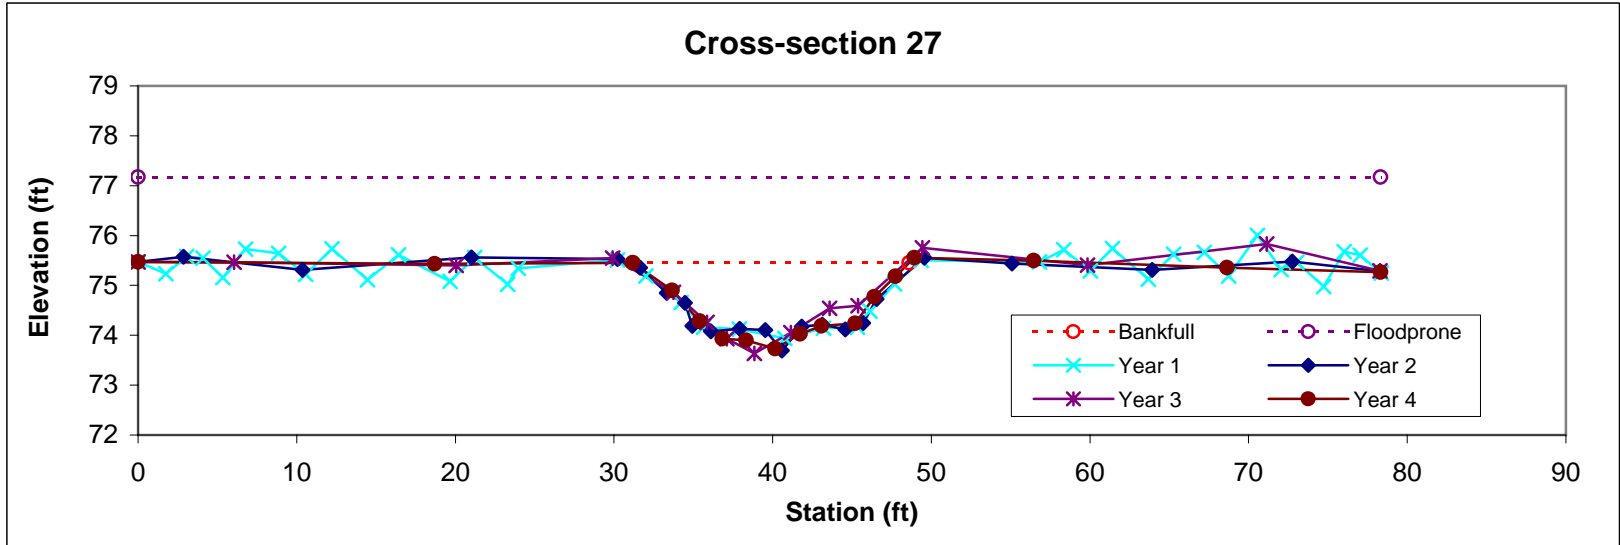

Feature	Stream Type	BKF Area	BKF Width	BKF Depth	Max BKF Depth	W/D	BH Ratio	ER	BKF Elev	TOB Elev
Pool		22.5	23.39	0.96	1.79	24.28	1.1	3.4	76.02	76.17

Feature	Stream Type	BKF Area	BKF Width	BKF Depth	Max BKF Depth	W/D	BH Ratio	ER	BKF Elev	TOB Elev
Riffle	C	9.8	15.24	0.65	1.19	23.6	1	6.1	75.61	75.65

Feature	Stream Type	BKF Area	BKF Width	BKF Depth	Max BKF Depth	W/D	BH Ratio	ER	BKF Elev	TOB Elev
Pool		22.8	16.12	1.42	2.45	11.38	1	4.5	75.89	75.99

Feature	Stream Type	BKF Area	BKF Width	BKF Depth	Max BKF Depth	W/D	BH Ratio	ER	BKF Elev	TOB Elev
Riffle	Cc	11.3	24.32	0.46	1.18	52.49	0.9	2.9	75.07	74.97

Feature	Stream Type	BKF Area	BKF Width	BKF Depth	Max BKF Depth	W/D	BH Ratio	ER	BKF Elev	TOB Elev
Pool		29.2	23.77	1.23	2.52	19.38	0.9	3.4	75.78	75.55

Feature	Stream Type	BKF Area	BKF Width	BKF Depth	Max BKF Depth	W/D	BH Ratio	ER	BKF Elev	TOB Elev
Riffle	Cc	18.2	17.41	1.04	1.72	16.68	1	4.5	75.45	75.45