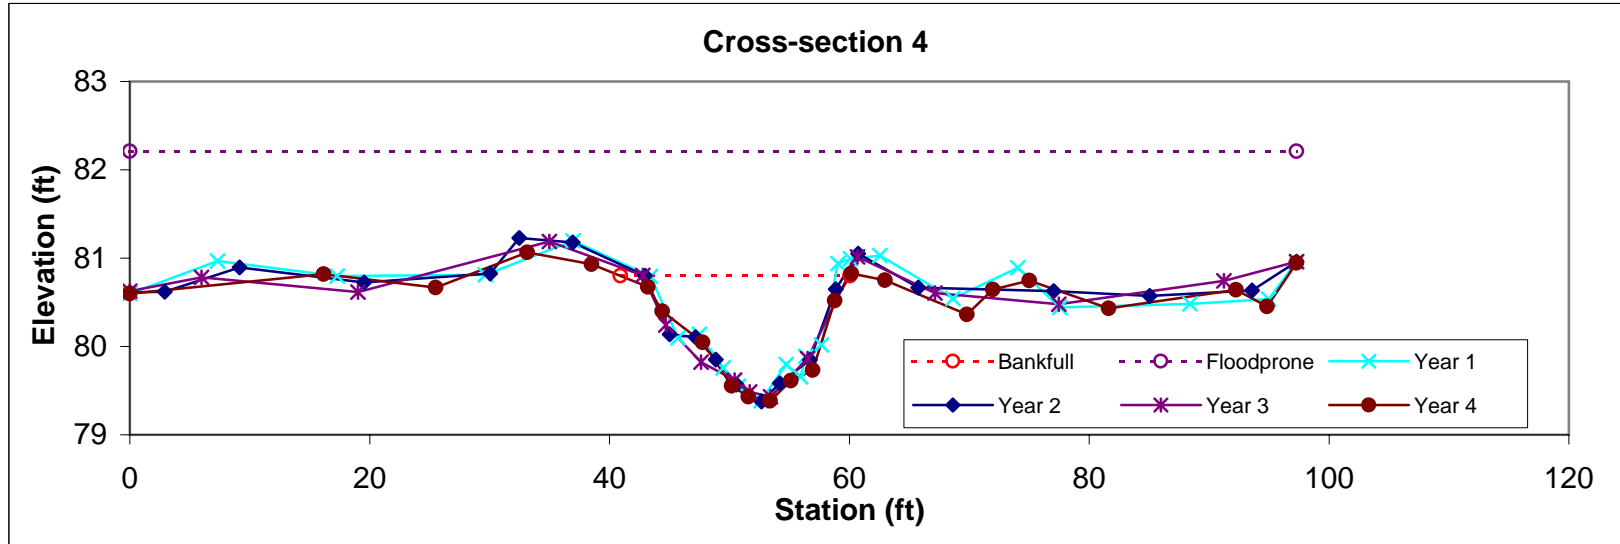

Feature	Stream Type	BKF Area	BKF Width	BKF Depth	Max BKF Depth	W/D	BH Ratio	ER	BKF Elev	TOB Elev
Riffle	Cc	11.5	19.33	0.59	1.28	32.52	0.9	3	81.29	81.14

Feature	Stream Type	BKF Area	BKF Width	BKF Depth	Max BKF Depth	W/D	BH Ratio	ER	BKF Elev	TOB Elev
Pool		21.1	29.81	0.71	1.54	42.18	0.9	1.8	81.4	81.21

Feature	Stream Type	BKF Area	BKF Width	BKF Depth	Max BKF Depth	W/D	BH Ratio	ER	BKF Elev	TOB Elev
Riffle	Cc	20.8	26.16	0.8	1.49	32.88	1	3.1	81.25	81.25

Feature	Stream Type	BKF Area	BKF Width	BKF Depth	Max BKF Depth	W/D	BH Ratio	ER	BKF Elev	TOB Elev
Pool		14.9	19.15	0.78	1.41	24.65	1	5.1	80.8	80.83

Feature	Stream Type	BKF Area	BKF Width	BKF Depth	Max BKF Depth	W/D	BH Ratio	ER	BKF Elev	TOB Elev
Riffle	Cc	11.3	20.09	0.56	1.16	35.67	1	4.2	80.4	80.38

Feature	Stream Type	BKF Area	BKF Width	BKF Depth	Max BKF Depth	W/D	BH Ratio	ER	BKF Elev	TOB Elev
Pool		14.5	29.92	0.48	1.1	61.73	0.7	2.9	80.24	79.91