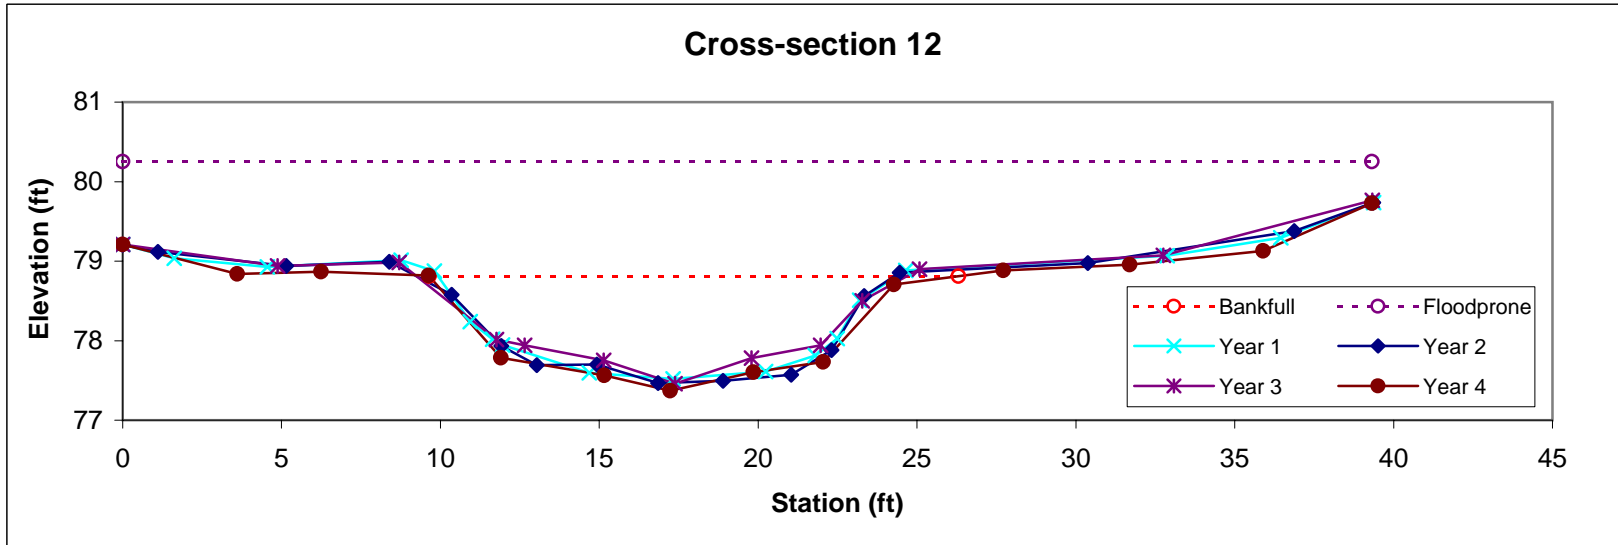

Feature	Stream Type	BKF Area	BKF Width	BKF Depth	Max BKF Depth	W/D	BH Ratio	ER	BKF Elev	TOB Elev
Riffle	Cc	14.4	35.33	0.41	0.9	86.74	0.8	1.6	79.72	79.5

Feature	Stream Type	BKF Area	BKF Width	BKF Depth	Max BKF Depth	W/D	BH Ratio	ER	BKF Elev	TOB Elev
Pool		13.1	19.74	0.66	1.17	29.84	1.1	3.6	79.74	79.85

Feature	Stream Type	BKF Area	BKF Width	BKF Depth	Max BKF Depth	W/D	BH Ratio	ER	BKF Elev	TOB Elev
Riffle	Cc	22.6	23.17	0.98	1.72	23.73	1	3	80.2	80.22

Feature	Stream Type	BKF Area	BKF Width	BKF Depth	Max BKF Depth	W/D	BH Ratio	ER	BKF Elev	TOB Elev
Riffle	E	14.9	14.29	1.05	1.67	13.67	1	5.1	79.9	79.91

Feature	Stream Type	BKF Area	BKF Width	BKF Depth	Max BKF Depth	W/D	BH Ratio	ER	BKF Elev	TOB Elev
Pool		18.3	17.76	1.03	2.04	17.26	1.1	3.8	79.02	79.16

Feature	Stream Type	BKF Area	BKF Width	BKF Depth	Max BKF Depth	W/D	BH Ratio	ER	BKF Elev	TOB Elev
Riffle	Bc	15	16.66	0.9	1.44	18.46	0.9	2.4	78.81	78.7