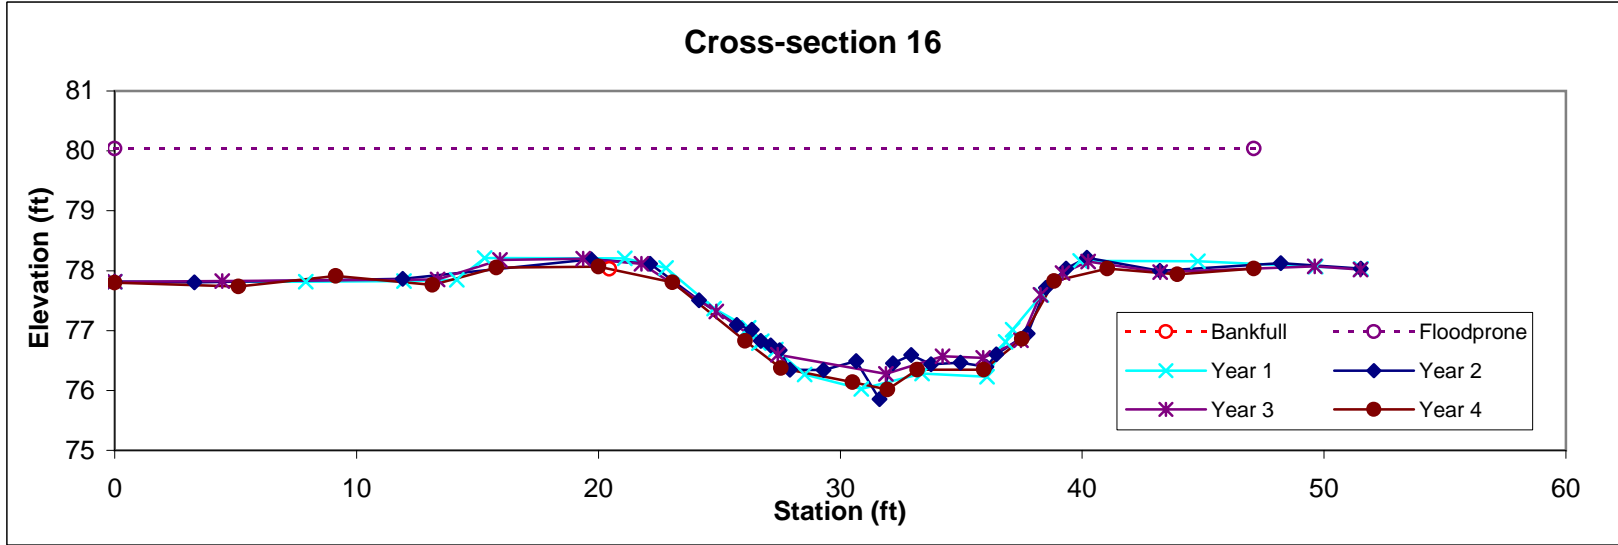

Feature	Stream Type	BKF Area	BKF Width	BKF Depth	Max BKF Depth	W/D	BH Ratio	ER	BKF Elev	TOB Elev
Pool		18.3	17.76	1.03	2.04	17.26	1.1	3.8	79.02	79.16

Feature	Stream Type	BKF Area	BKF Width	BKF Depth	Max BKF Depth	W/D	BH Ratio	ER	BKF Elev	TOB Elev
Riffle	Bc	15	16.66	0.9	1.44	18.46	0.9	2.4	78.81	78.7

Feature	Stream Type	BKF Area	BKF Width	BKF Depth	Max BKF Depth	W/D	BH Ratio	ER	BKF Elev	TOB Elev
Pool		22.9	20.31	1.13	1.91	18.02	1	2.1	78.95	78.98

Feature	Stream Type	BKF Area	BKF Width	BKF Depth	Max BKF Depth	W/D	BH Ratio	ER	BKF Elev	TOB Elev
Pool		15.1	15.23	0.99	1.45	15.36	1	5.9	77.88	77.88

Feature	Stream Type	BKF Area	BKF Width	BKF Depth	Max BKF Depth	W/D	BH Ratio	ER	BKF Elev	TOB Elev
Riffle	Cc	19.9	18.05	1.1	1.93	16.38	1	3.8	78.41	78.42

Feature	Stream Type	BKF Area	BKF Width	BKF Depth	Max BKF Depth	W/D	BH Ratio	ER	BKF Elev	TOB Elev
Riffle	Cc	22.9	20.55	1.11	2.01	18.44	1	2.3	78.03	78.03