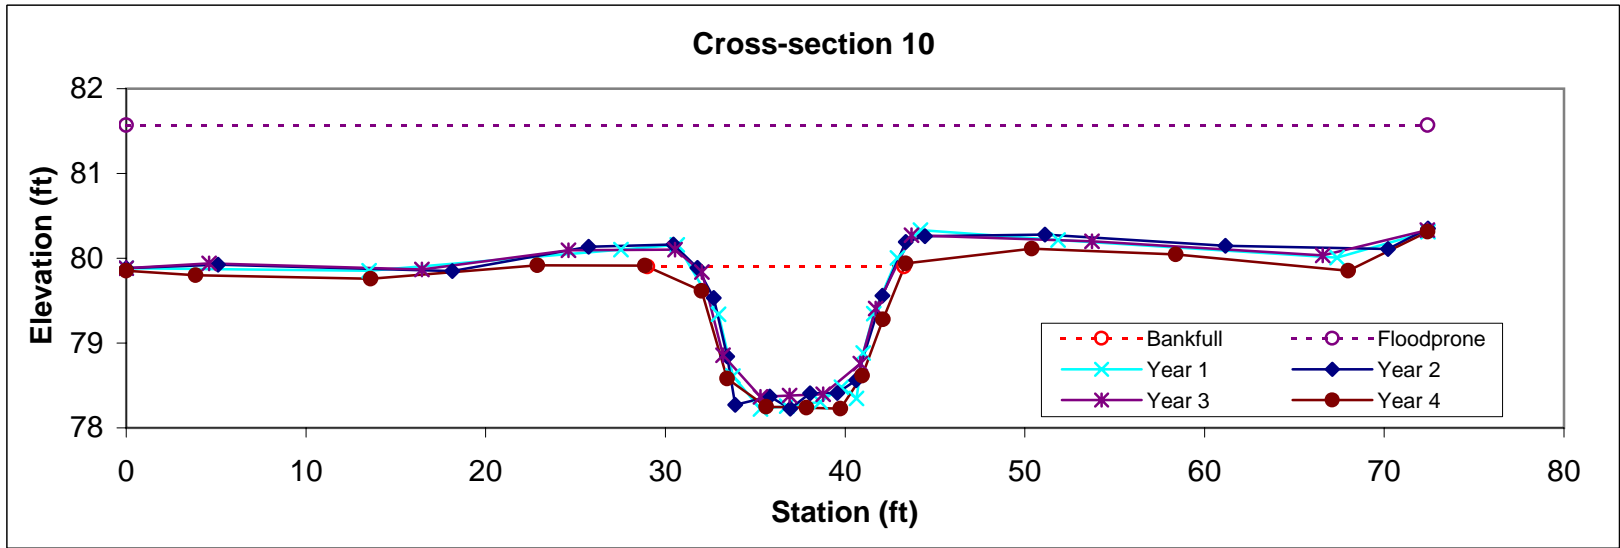

Feature	Stream Type	BKF Area	BKF Width	BKF Depth	Max BKF Depth	W/D	BH Ratio	ER	BKF Elev	TOB Elev
Riffle	Cc	11.3	20.09	0.56	1.16	35.67	1	4.2	80.4	80.38

Feature	Stream Type	BKF Area	BKF Width	BKF Depth	Max BKF Depth	W/D	BH Ratio	ER	BKF Elev	TOB Elev
Pool		14.5	29.92	0.48	1.1	61.73	0.7	2.9	80.24	79.91

Feature	Stream Type	BKF Area	BKF Width	BKF Depth	Max BKF Depth	W/D	BH Ratio	ER	BKF Elev	TOB Elev
Riffle	Cc	14.4	35.33	0.41	0.9	86.74	0.8	1.6	79.72	79.5

Feature	Stream Type	BKF Area	BKF Width	BKF Depth	Max BKF Depth	W/D	BH Ratio	ER	BKF Elev	TOB Elev
Pool		13.1	19.74	0.66	1.17	29.84	1.1	3.6	79.74	79.85

Feature	Stream Type	BKF Area	BKF Width	BKF Depth	Max BKF Depth	W/D	BH Ratio	ER	BKF Elev	TOB Elev
Riffle	Cc	22.6	23.17	0.98	1.72	23.73	1	3	80.2	80.22

Feature	Stream Type	BKF Area	BKF Width	BKF Depth	Max BKF Depth	W/D	BH Ratio	ER	BKF Elev	TOB Elev
Riffle	E	14.9	14.29	1.05	1.67	13.67	1	5.1	79.9	79.91