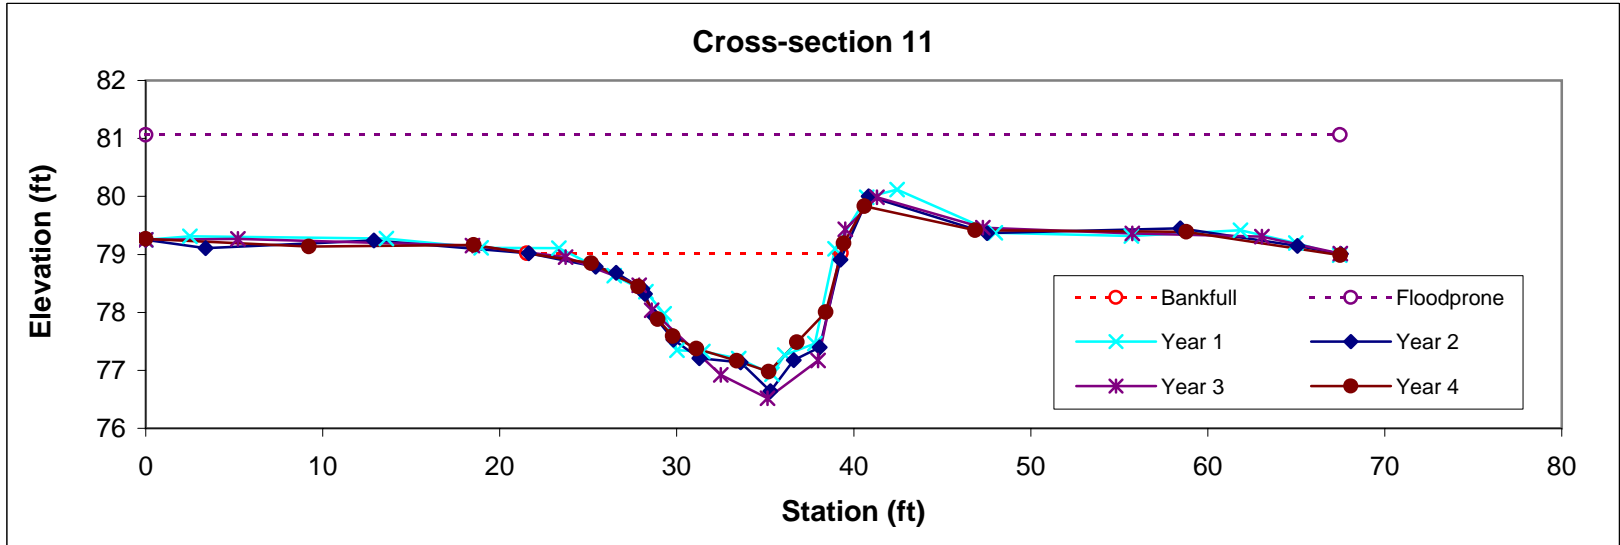

Feature	Stream Type	BKF Area	BKF Width	BKF Depth	Max BKF Depth	W/D	BH Ratio	ER	BKF Elev	TOB Elev
Riffle	Cc	11.3	20.09	0.56	1.16	35.67	1	4.2	80.4	80.38

Feature	Stream Type	BKF Area	BKF Width	BKF Depth	Max BKF Depth	W/D	BH Ratio	ER	BKF Elev	TOB Elev
Pool		14.5	29.92	0.48	1.1	61.73	0.7	2.9	80.24	79.91

Feature	Stream Type	BKF Area	BKF Width	BKF Depth	Max BKF Depth	W/D	BH Ratio	ER	BKF Elev	TOB Elev
Riffle	Cc	14.4	35.33	0.41	0.9	86.74	0.8	1.6	79.72	79.5

Feature	Stream Type	BKF Area	BKF Width	BKF Depth	Max BKF Depth	W/D	BH Ratio	ER	BKF Elev	TOB Elev
Pool		13.1	19.74	0.66	1.17	29.84	1.1	3.6	79.74	79.85

Feature	Stream Type	BKF Area	BKF Width	BKF Depth	Max BKF Depth	W/D	BH Ratio	ER	BKF Elev	TOB Elev
Riffle	Cc	22.6	23.17	0.98	1.72	23.73	1	3	80.2	80.22

Feature	Stream Type	BKF Area	BKF Width	BKF Depth	Max BKF Depth	W/D	BH Ratio	ER	BKF Elev	TOB Elev
Riffle	E	14.9	14.29	1.05	1.67	13.67	1	5.1	79.9	79.91

Feature	Stream Type	BKF Area	BKF Width	BKF Depth	Max BKF Depth	W/D	BH Ratio	ER	BKF Elev	TOB Elev
Pool		18.3	17.76	1.03	2.04	17.26	1.1	3.8	79.02	79.16

Feature	Stream Type	BKF Area	BKF Width	BKF Depth	Max BKF Depth	W/D	BH Ratio	ER	BKF Elev	TOB Elev
Riffle	Bc	15	16.66	0.9	1.44	18.46	0.9	2.4	78.81	78.7