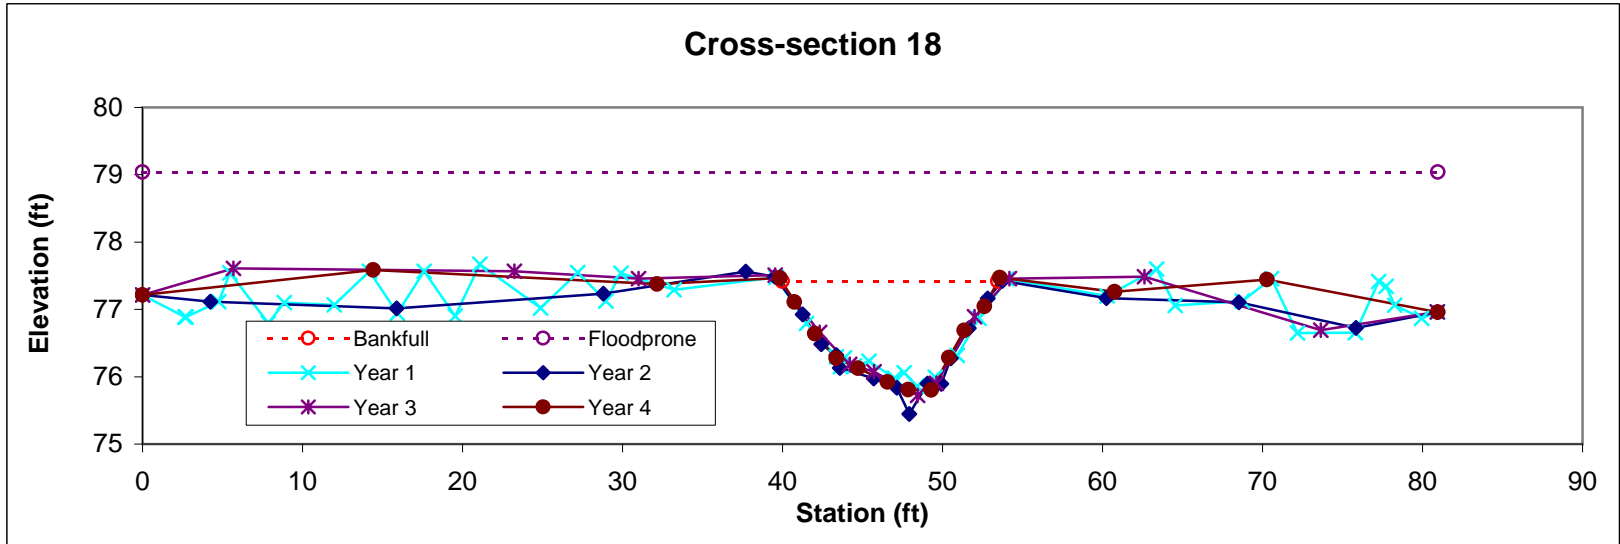

Feature	Stream Type	BKF Area	BKF Width	BKF Depth	Max BKF Depth	W/D	BH Ratio	ER	BKF Elev	TOB Elev
Pool		22.9	20.31	1.13	1.91	18.02	1	2.1	78.95	78.98

Feature	Stream Type	BKF Area	BKF Width	BKF Depth	Max BKF Depth	W/D	BH Ratio	ER	BKF Elev	TOB Elev
Pool		15.1	15.23	0.99	1.45	15.36	1	5.9	77.88	77.88

Feature	Stream Type	BKF Area	BKF Width	BKF Depth	Max BKF Depth	W/D	BH Ratio	ER	BKF Elev	TOB Elev
Riffle	Cc	19.9	18.05	1.1	1.93	16.38	1	3.8	78.41	78.42

Feature	Stream Type	BKF Area	BKF Width	BKF Depth	Max BKF Depth	W/D	BH Ratio	ER	BKF Elev	TOB Elev
Riffle	Cc	22.9	20.55	1.11	2.01	18.44	1	2.3	78.03	78.03

Feature	Stream Type	BKF Area	BKF Width	BKF Depth	Max BKF Depth	W/D	BH Ratio	ER	BKF Elev	TOB Elev
Pool		24.3	18.22	1.34	2.01	13.64	1	4.9	77.74	77.78

Feature	Stream Type	BKF Area	BKF Width	BKF Depth	Max BKF Depth	W/D	BH Ratio	ER	BKF Elev	TOB Elev
Riffle	Cc	13.9	13.5	1.03	1.62	13.07	1	6	77.42	77.47

Feature	Stream Type	BKF Area	BKF Width	BKF Depth	Max BKF Depth	W/D	BH Ratio	ER	BKF Elev	TOB Elev
Riffle	Cc	17.2	17.41	0.99	1.6	17.64	1	5.1	77.1	77.13

Feature	Stream Type	BKF Area	BKF Width	BKF Depth	Max BKF Depth	W/D	BH Ratio	ER	BKF Elev	TOB Elev
Riffle	Cc	15.9	19.9	0.8	1.45	24.93	1.1	5.1	76.57	76.7