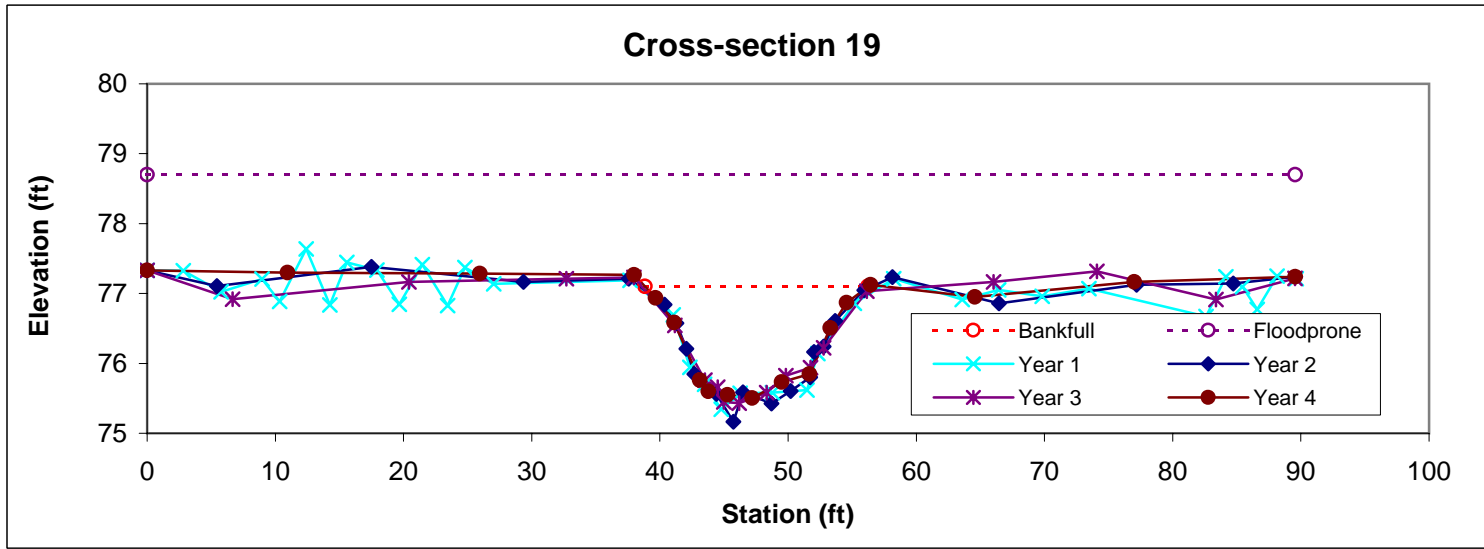

Feature	Stream Type	BKF Area	BKF Width	BKF Depth	Max BKF Depth	W/D	BH Ratio	ER	BKF Elev	TOB Elev
Riffle	Cc	17.2	17.41	0.99	1.6	17.64	1	5.1	77.1	77.13