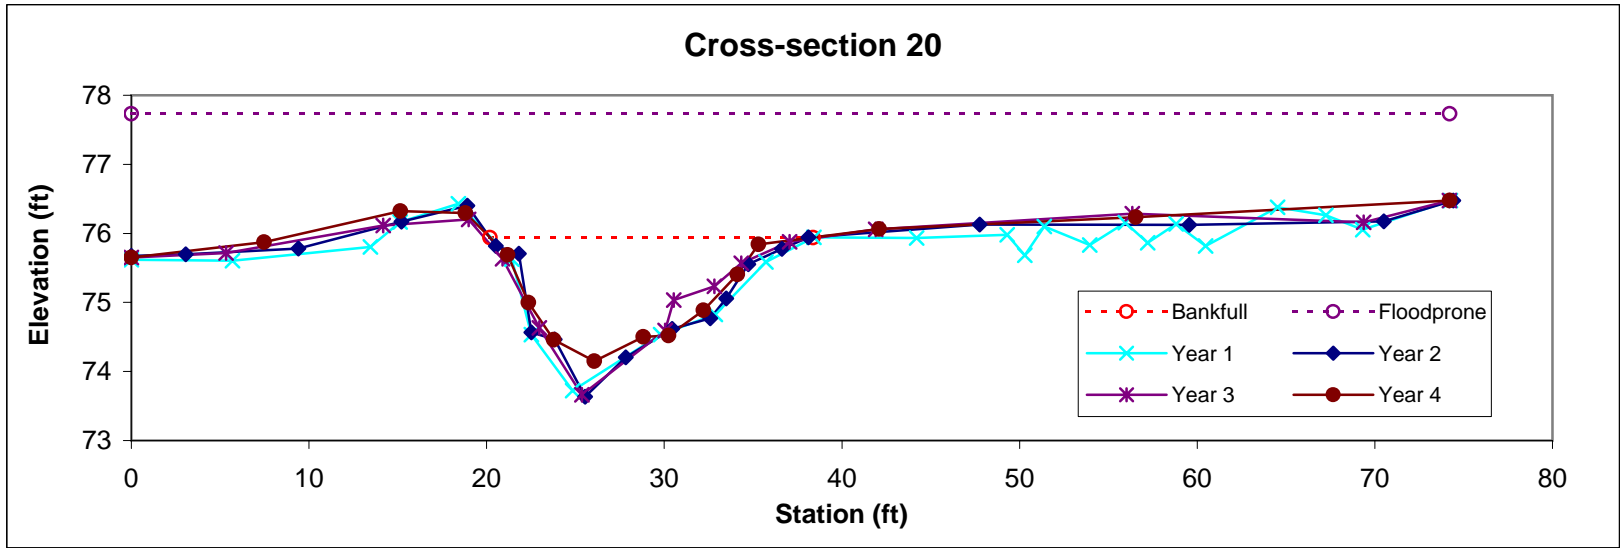

Feature	Stream Type	BKF Area	BKF Width	BKF Depth	Max BKF Depth	W/D	BH Ratio	ER	BKF Elev	TOB Elev
Pool		17.3	18.18	0.95	1.79	19.15	0.9	4.1	75.94	75.84