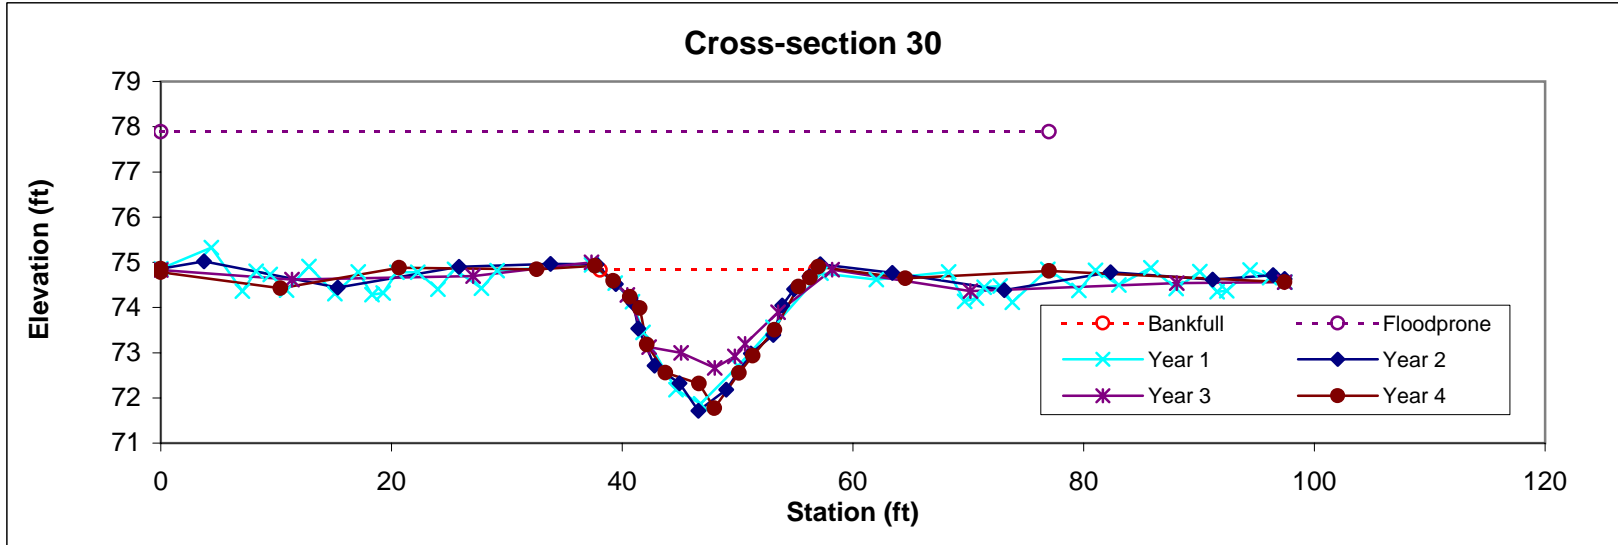

Feature	Stream Type	BKF Area	BKF Width	BKF Depth	Max BKF Depth	W/D	BH Ratio	ER	BKF Elev	TOB Elev
Pool		29.2	18.7	1.56	3.06	11.98	1	4.1	74.83	74.9