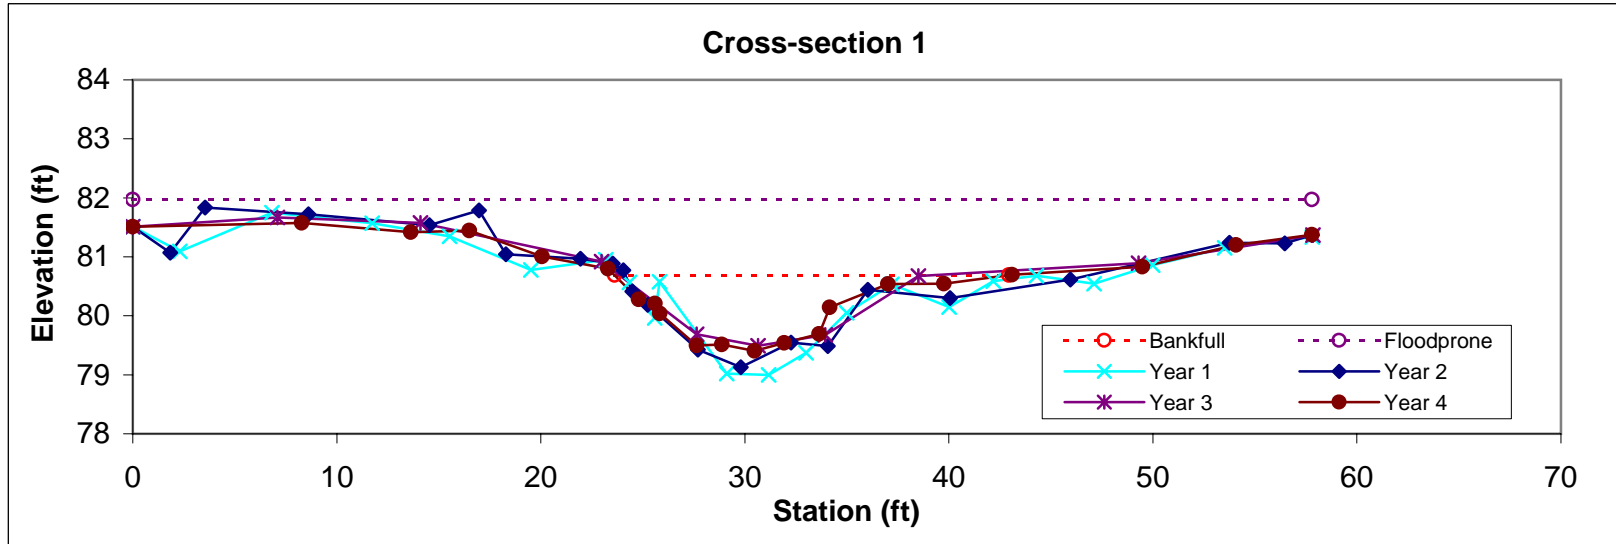

Feature	Stream Type	BKF Area	BKF Width	BKF Depth	Max BKF Depth	W/D	BH Ratio	ER	BKF Elev	TOB Elev
Riffle	Cc	11.5	19.33	0.59	1.28	32.52	0.9	3	81.29	81.14

Feature	Stream Type	BKF Area	BKF Width	BKF Depth	Max BKF Depth	W/D	BH Ratio	ER	BKF Elev	TOB Elev
Pool		21.1	29.81	0.71	1.54	42.18	0.9	1.8	81.4	81.21

Feature	Stream Type	BKF Area	BKF Width	BKF Depth	Max BKF Depth	W/D	BH Ratio	ER	BKF Elev	TOB Elev
Riffle	Cc	20.8	26.16	0.8	1.49	32.88	1	3.1	81.25	81.25

Feature	Stream Type	BKF Area	BKF Width	BKF Depth	Max BKF Depth	W/D	BH Ratio	ER	BKF Elev	TOB Elev
Pool		14.9	19.15	0.78	1.41	24.65	1	5.1	80.8	80.83

Feature	Stream Type	BKF Area	BKF Width	BKF Depth	Max BKF Depth	W/D	BH Ratio	ER	BKF Elev	TOB Elev
Riffle	Cc	11.3	20.09	0.56	1.16	35.67	1	4.2	80.4	80.38

Feature	Stream Type	BKF Area	BKF Width	BKF Depth	Max BKF Depth	W/D	BH Ratio	ER	BKF Elev	TOB Elev
Pool		14.5	29.92	0.48	1.1	61.73	0.7	2.9	80.24	79.91