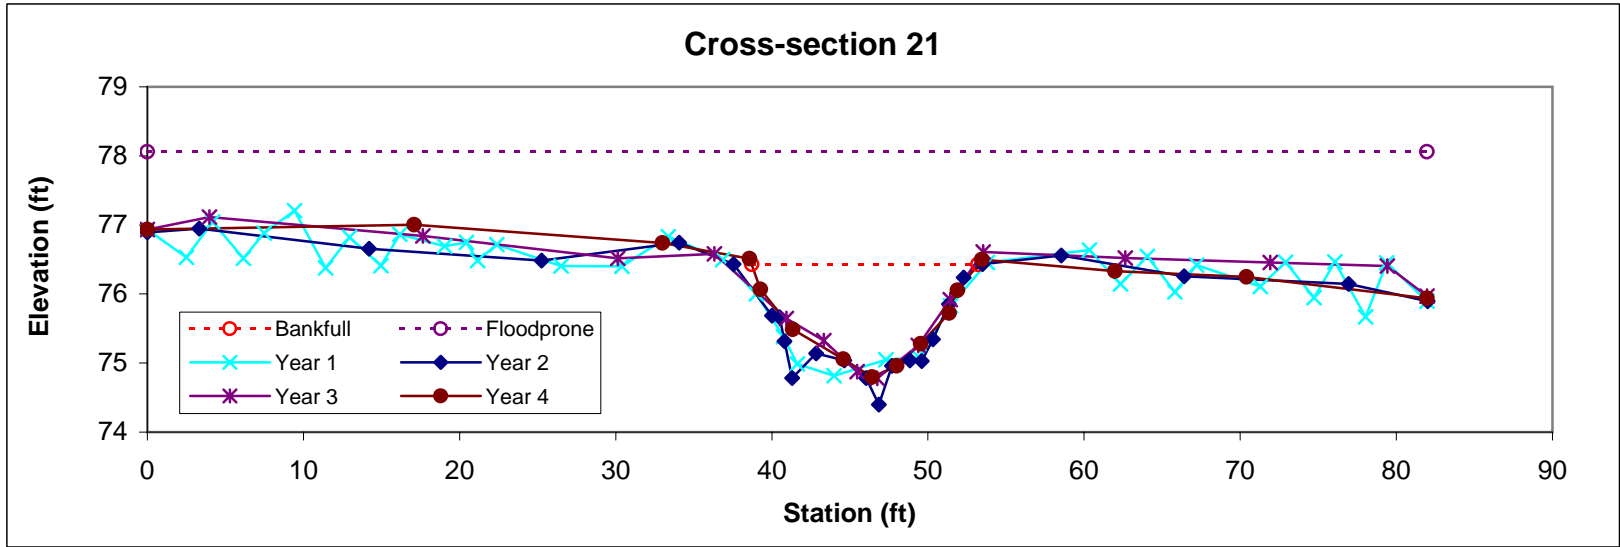

Feature	Stream Type	BKF Area	BKF Width	BKF Depth	Max BKF Depth	W/D	BH Ratio	ER	BKF Elev	TOB Elev
Pool		24.3	18.22	1.34	2.01	13.64	1	4.9	77.74	77.78

Feature	Stream Type	BKF Area	BKF Width	BKF Depth	Max BKF Depth	W/D	BH Ratio	ER	BKF Elev	TOB Elev
Riffle	Cc	13.9	13.5	1.03	1.62	13.07	1	6	77.42	77.47

Feature	Stream Type	BKF Area	BKF Width	BKF Depth	Max BKF Depth	W/D	BH Ratio	ER	BKF Elev	TOB Elev
Riffle	Cc	17.2	17.41	0.99	1.6	17.64	1	5.1	77.1	77.13

Feature	Stream Type	BKF Area	BKF Width	BKF Depth	Max BKF Depth	W/D	BH Ratio	ER	BKF Elev	TOB Elev
Riffle	Cc	15.9	19.9	0.8	1.45	24.93	1.1	5.1	76.57	76.7

Feature	Stream Type	BKF Area	BKF Width	BKF Depth	Max BKF Depth	W/D	BH Ratio	ER	BKF Elev	TOB Elev
Pool		17.3	18.18	0.95	1.79	19.15	0.9	4.1	75.94	75.84

Feature	Stream Type	BKF Area	BKF Width	BKF Depth	Max BKF Depth	W/D	BH Ratio	ER	BKF Elev	TOB Elev
Riffle	Cc	14.7	14.51	1.01	1.63	14.36	1	5.6	76.43	76.5