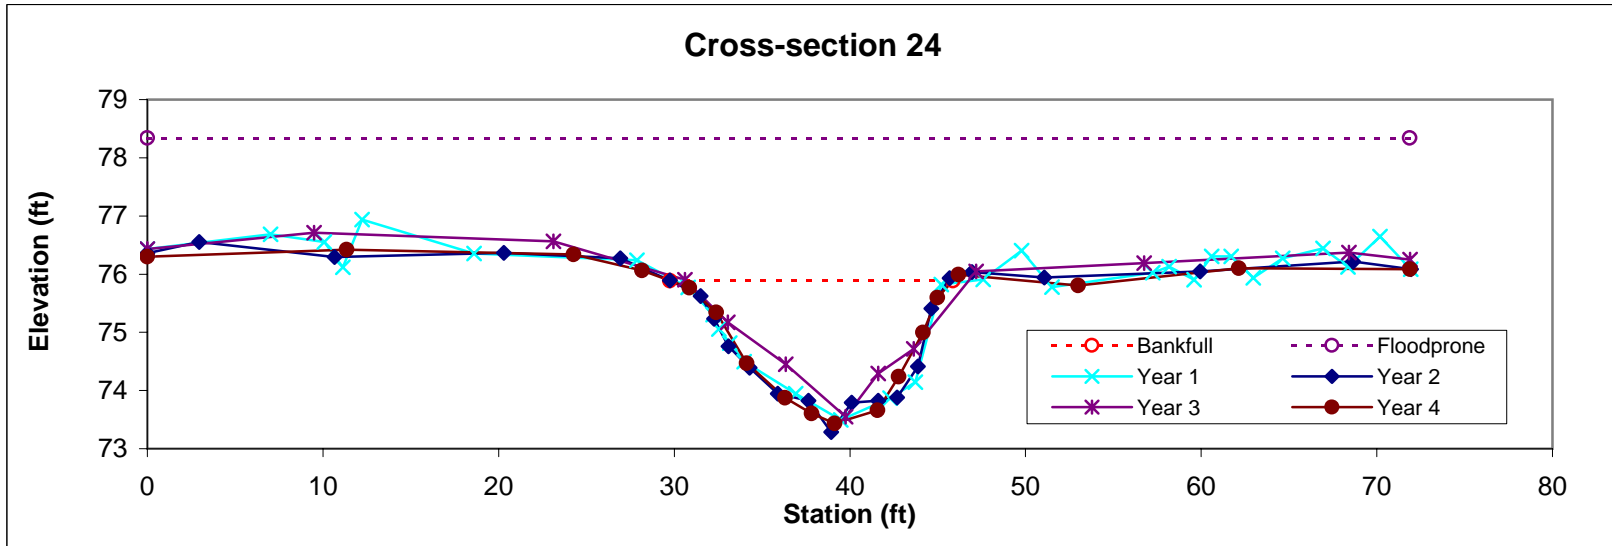

Feature	Stream Type	BKF Area	BKF Width	BKF Depth	Max BKF Depth	W/D	BH Ratio	ER	BKF Elev	TOB Elev
Riffle	Cc	17.2	17.41	0.99	1.6	17.64	1	5.1	77.1	77.13

Feature	Stream Type	BKF Area	BKF Width	BKF Depth	Max BKF Depth	W/D	BH Ratio	ER	BKF Elev	TOB Elev
Riffle	Cc	15.9	19.9	0.8	1.45	24.93	1.1	5.1	76.57	76.7

Feature	Stream Type	BKF Area	BKF Width	BKF Depth	Max BKF Depth	W/D	BH Ratio	ER	BKF Elev	TOB Elev
Pool		17.3	18.18	0.95	1.79	19.15	0.9	4.1	75.94	75.84

Feature	Stream Type	BKF Area	BKF Width	BKF Depth	Max BKF Depth	W/D	BH Ratio	ER	BKF Elev	TOB Elev
Riffle	Cc	14.7	14.51	1.01	1.63	14.36	1	5.6	76.43	76.5

Feature	Stream Type	BKF Area	BKF Width	BKF Depth	Max BKF Depth	W/D	BH Ratio	ER	BKF Elev	TOB Elev
Pool		22.5	23.39	0.96	1.79	24.28	1.1	3.4	76.02	76.17

Feature	Stream Type	BKF Area	BKF Width	BKF Depth	Max BKF Depth	W/D	BH Ratio	ER	BKF Elev	TOB Elev
Riffle	C	9.8	15.24	0.65	1.19	23.6	1	6.1	75.61	75.65

Feature	Stream Type	BKF Area	BKF Width	BKF Depth	Max BKF Depth	W/D	BH Ratio	ER	BKF Elev	TOB Elev
Pool		22.8	16.12	1.42	2.45	11.38	1	4.5	75.89	75.99

Feature	Stream Type	BKF Area	BKF Width	BKF Depth	Max BKF Depth	W/D	BH Ratio	ER	BKF Elev	TOB Elev
Riffle	Cc	11.3	24.32	0.46	1.18	52.49	0.9	2.9	75.07	74.97