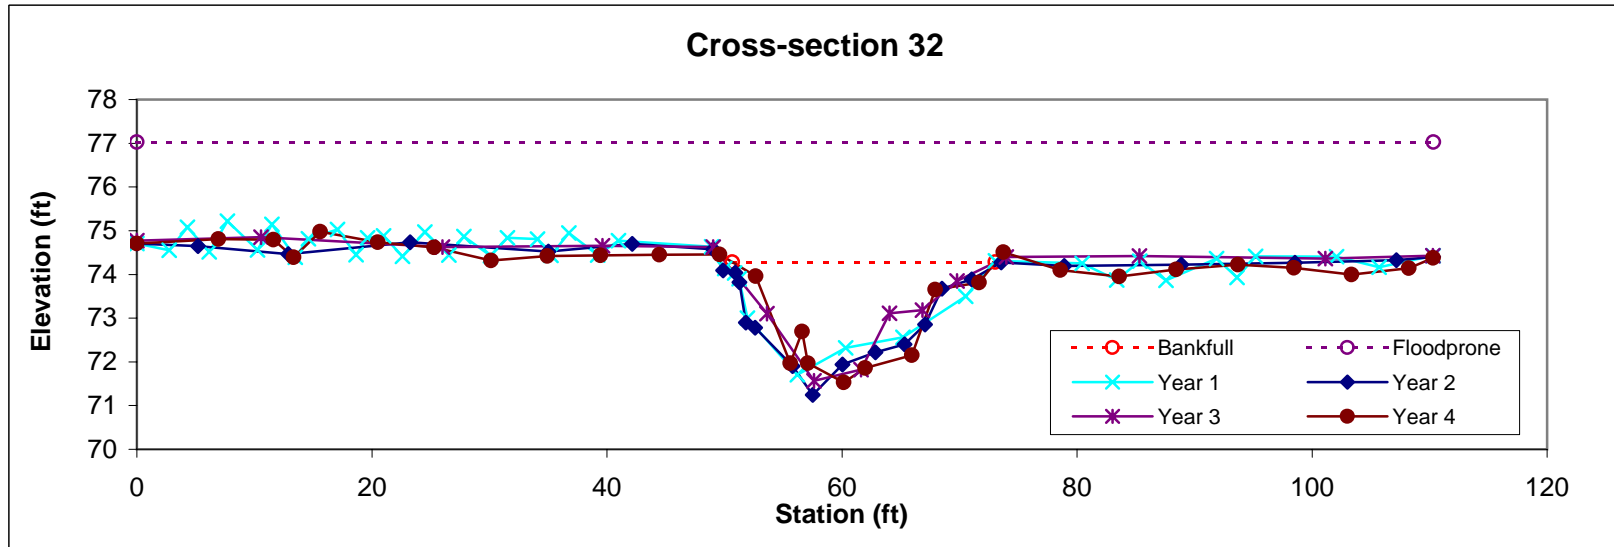

Feature	Stream Type	BKF Area	BKF Width	BKF Depth	Max BKF Depth	W/D	BH Ratio	ER	BKF Elev	TOB Elev
Pool		33.7	22.39	1.51	2.75	14.87	1.1	4.9	74.28	74.46