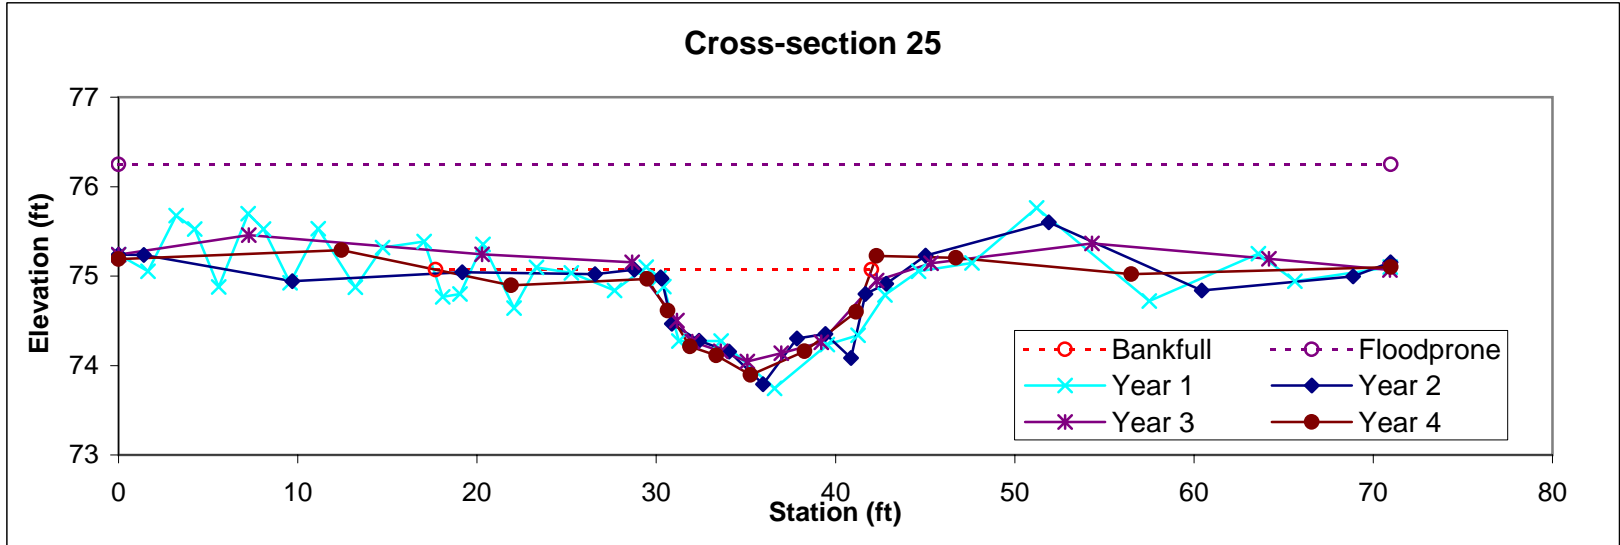

Feature	Stream Type	BKF Area	BKF Width	BKF Depth	Max BKF Depth	W/D	BH Ratio	ER	BKF Elev	TOB Elev
Pool		17.3	18.18	0.95	1.79	19.15	0.9	4.1	75.94	75.84

Feature	Stream Type	BKF Area	BKF Width	BKF Depth	Max BKF Depth	W/D	BH Ratio	ER	BKF Elev	TOB Elev
Riffle	Cc	14.7	14.51	1.01	1.63	14.36	1	5.6	76.43	76.5

Feature	Stream Type	BKF Area	BKF Width	BKF Depth	Max BKF Depth	W/D	BH Ratio	ER	BKF Elev	TOB Elev
Pool		22.5	23.39	0.96	1.79	24.28	1.1	3.4	76.02	76.17

Feature	Stream Type	BKF Area	BKF Width	BKF Depth	Max BKF Depth	W/D	BH Ratio	ER	BKF Elev	TOB Elev
Riffle	C	9.8	15.24	0.65	1.19	23.6	1	6.1	75.61	75.65

Feature	Stream Type	BKF Area	BKF Width	BKF Depth	Max BKF Depth	W/D	BH Ratio	ER	BKF Elev	TOB Elev
Pool		22.8	16.12	1.42	2.45	11.38	1	4.5	75.89	75.99

Feature	Stream Type	BKF Area	BKF Width	BKF Depth	Max BKF Depth	W/D	BH Ratio	ER	BKF Elev	TOB Elev
Riffle	Cc	11.3	24.32	0.46	1.18	52.49	0.9	2.9	75.07	74.97