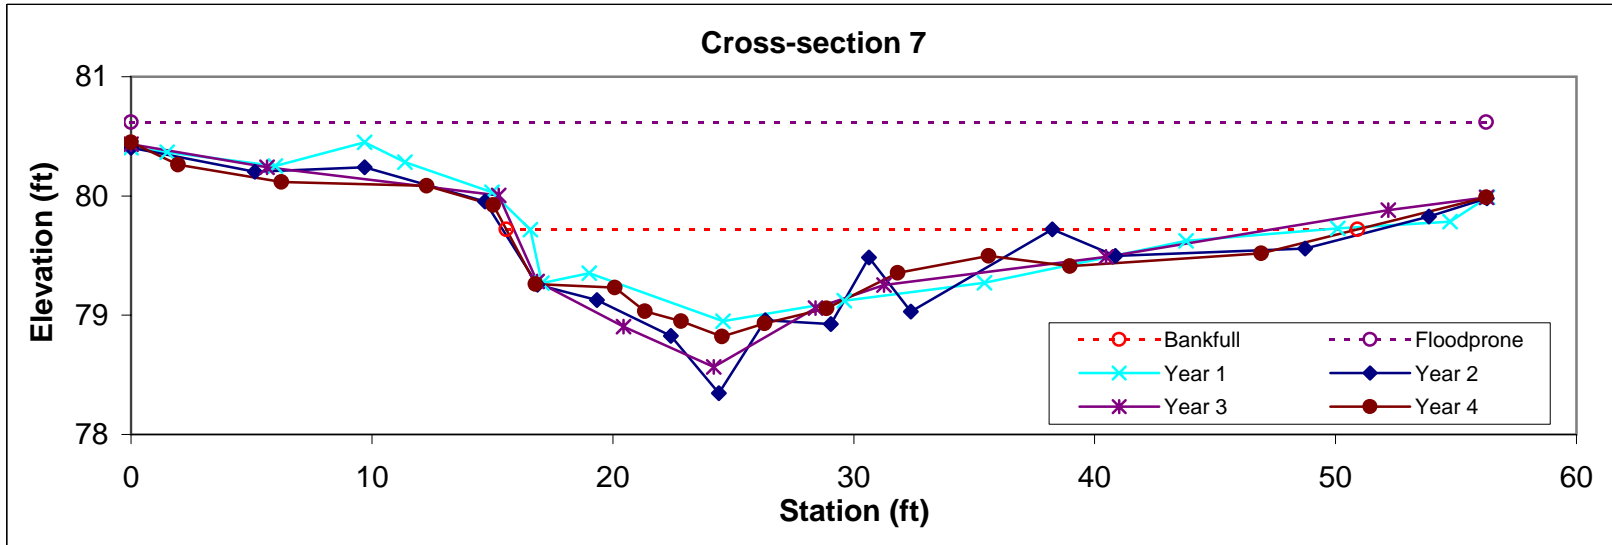

Feature	Stream Type	BKF Area	BKF Width	BKF Depth	Max BKF Depth	W/D	BH Ratio	ER	BKF Elev	TOB Elev
Riffle	Cc	11.5	19.33	0.59	1.28	32.52	0.9	3	81.29	81.14

Feature	Stream Type	BKF Area	BKF Width	BKF Depth	Max BKF Depth	W/D	BH Ratio	ER	BKF Elev	TOB Elev
Pool		21.1	29.81	0.71	1.54	42.18	0.9	1.8	81.4	81.21

Feature	Stream Type	BKF Area	BKF Width	BKF Depth	Max BKF Depth	W/D	BH Ratio	ER	BKF Elev	TOB Elev
Riffle	Cc	20.8	26.16	0.8	1.49	32.88	1	3.1	81.25	81.25

Feature	Stream Type	BKF Area	BKF Width	BKF Depth	Max BKF Depth	W/D	BH Ratio	ER	BKF Elev	TOB Elev
Pool		14.9	19.15	0.78	1.41	24.65	1	5.1	80.8	80.83

Feature	Stream Type	BKF Area	BKF Width	BKF Depth	Max BKF Depth	W/D	BH Ratio	ER	BKF Elev	TOB Elev
Riffle	Cc	11.3	20.09	0.56	1.16	35.67	1	4.2	80.4	80.38

Feature	Stream Type	BKF Area	BKF Width	BKF Depth	Max BKF Depth	W/D	BH Ratio	ER	BKF Elev	TOB Elev
Pool		14.5	29.92	0.48	1.1	61.73	0.7	2.9	80.24	79.91

Feature	Stream Type	BKF Area	BKF Width	BKF Depth	Max BKF Depth	W/D	BH Ratio	ER	BKF Elev	TOB Elev
Riffle	Cc	14.4	35.33	0.41	0.9	86.74	0.8	1.6	79.72	79.5

Feature	Stream Type	BKF Area	BKF Width	BKF Depth	Max BKF Depth	W/D	BH Ratio	ER	BKF Elev	TOB Elev
Pool		13.1	19.74	0.66	1.17	29.84	1.1	3.6	79.74	79.85