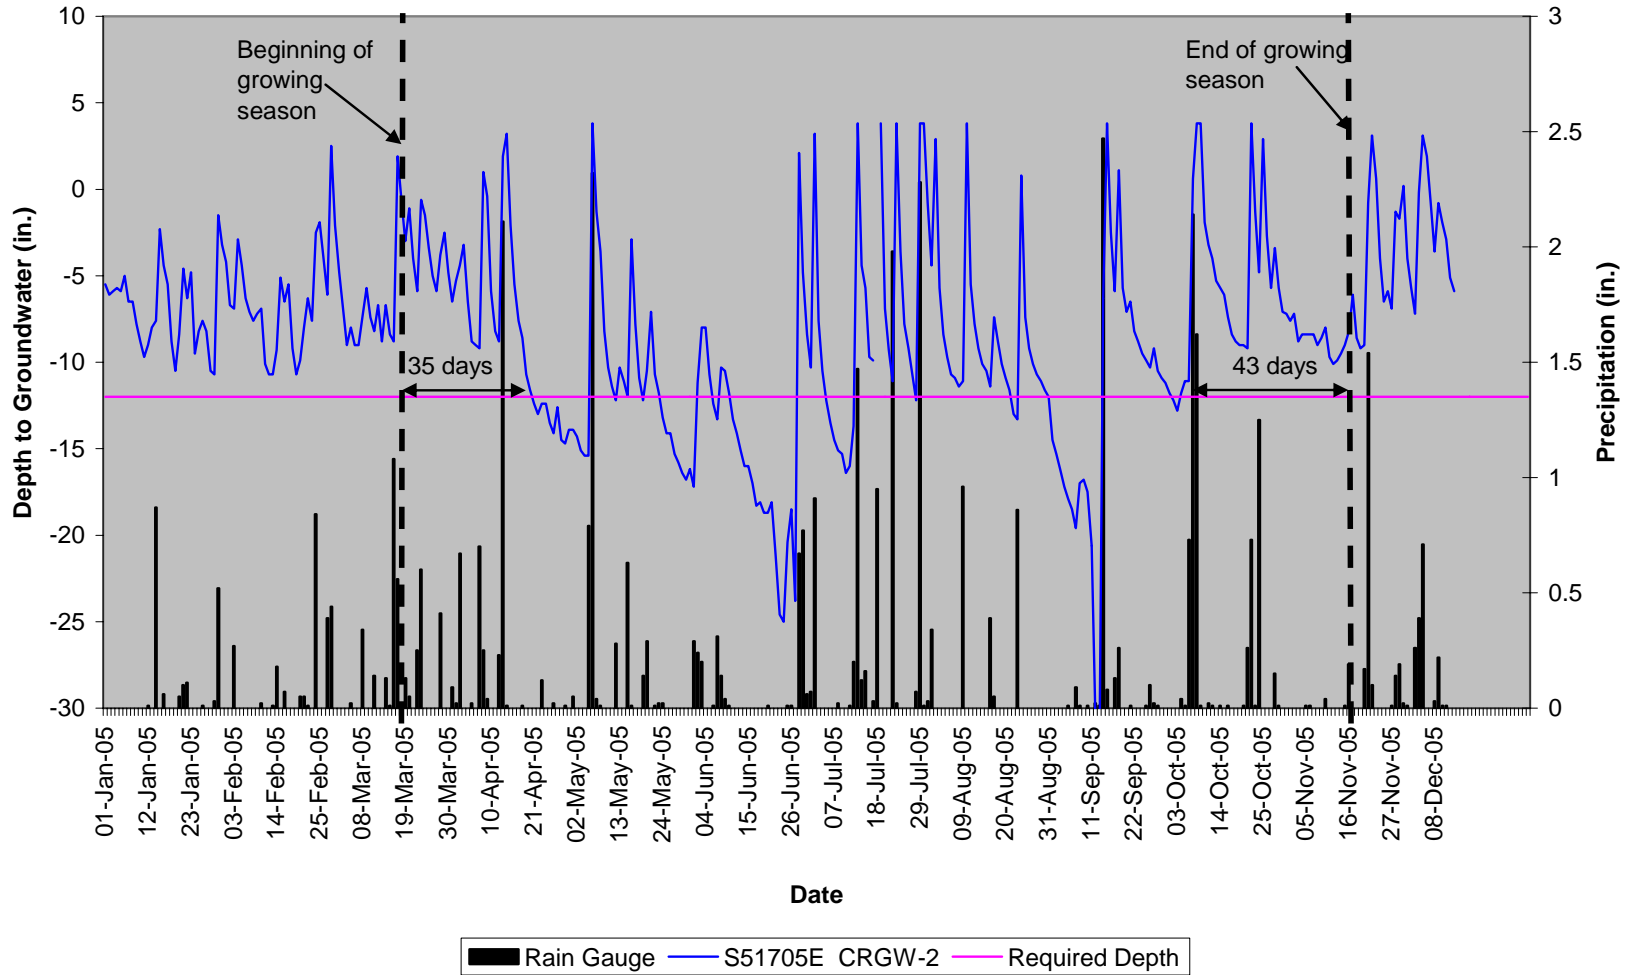

Crescent Road CRGW-2 40" Groundwater