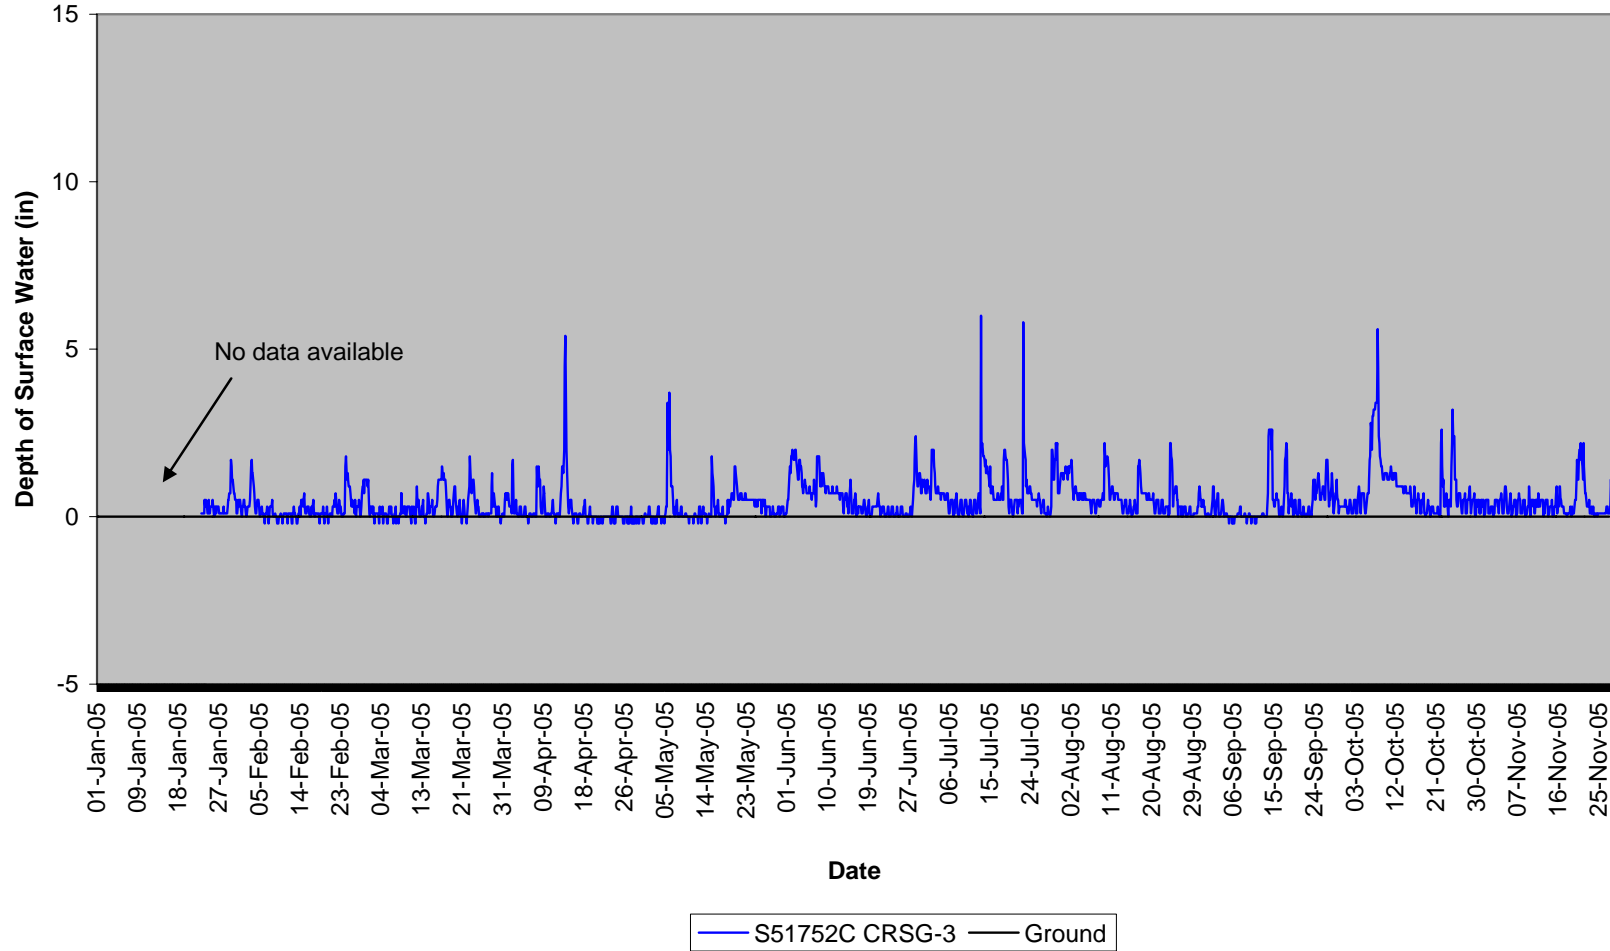

APPENDIX A

GAUGE DATA GRAPHS

SURFACE WATER GAUGES

**Crescent Road CRSG-1
40" Surface Gauge**

Crescent Road CRSG-2 40" Surface Gauge

**Crescent Road CRSG-3
40" Surface Gauge**

GROUND WATER GAUGES

Crescent Road CRGW-1 40" Groundwater