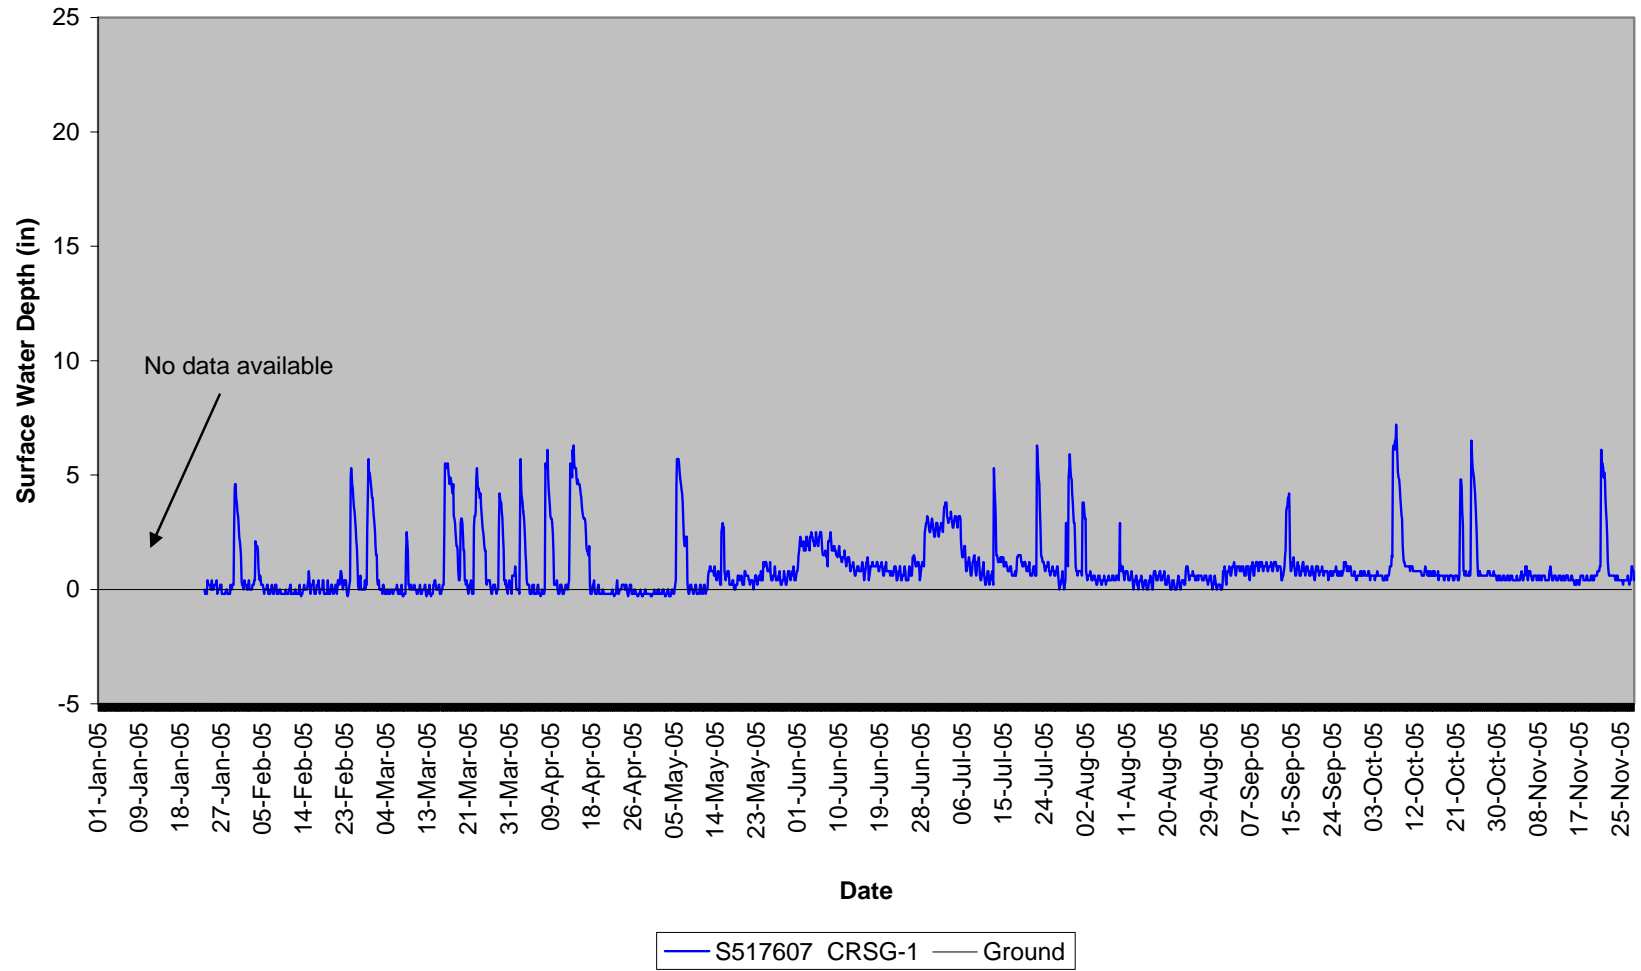

APPENDIX A

GAUGE DATA GRAPHS

SURFACE WATER GAUGES

**Crescent Road CRSG-1
40" Surface Gauge**

Crescent Road CRSG-2 40" Surface Gauge

**Crescent Road CRSG-3
40" Surface Gauge**

GROUND WATER GAUGES

Crescent Road CRGW-1 40" Groundwater