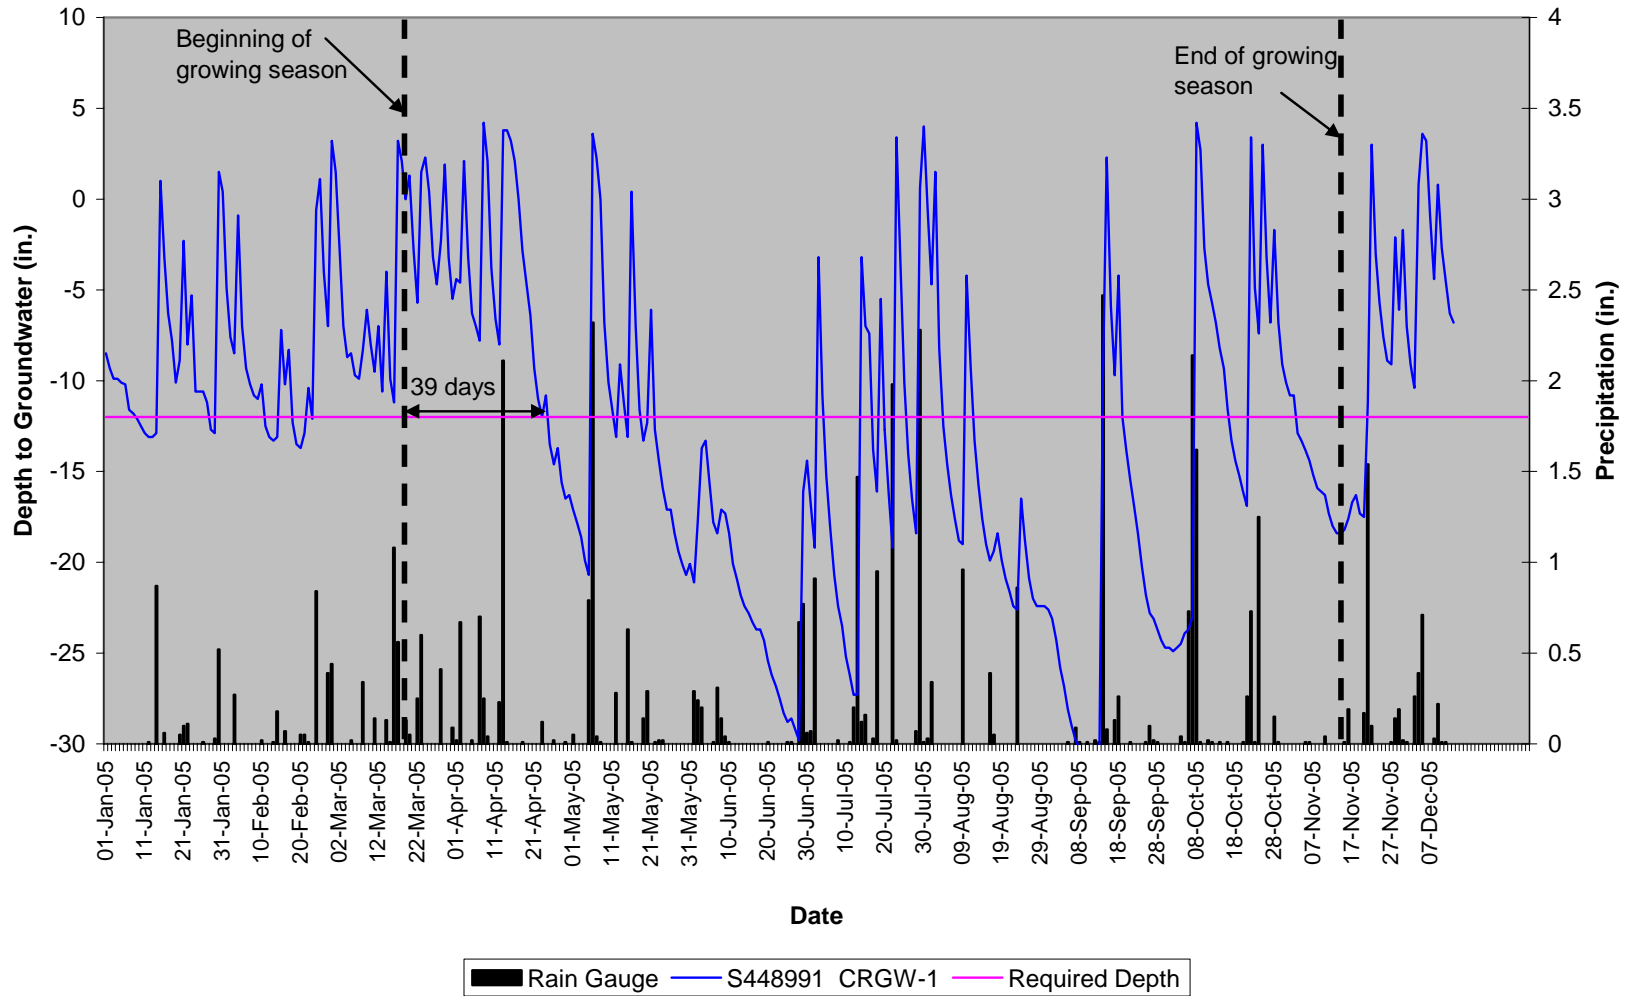

APPENDIX A

GAUGE DATA GRAPHS

SURFACE WATER GAUGES

**Crescent Road CRSG-1
40" Surface Gauge**

Crescent Road CRSG-2 40" Surface Gauge

**Crescent Road CRSG-3
40" Surface Gauge**

GROUND WATER GAUGES

Crescent Road CRGW-1 40" Groundwater