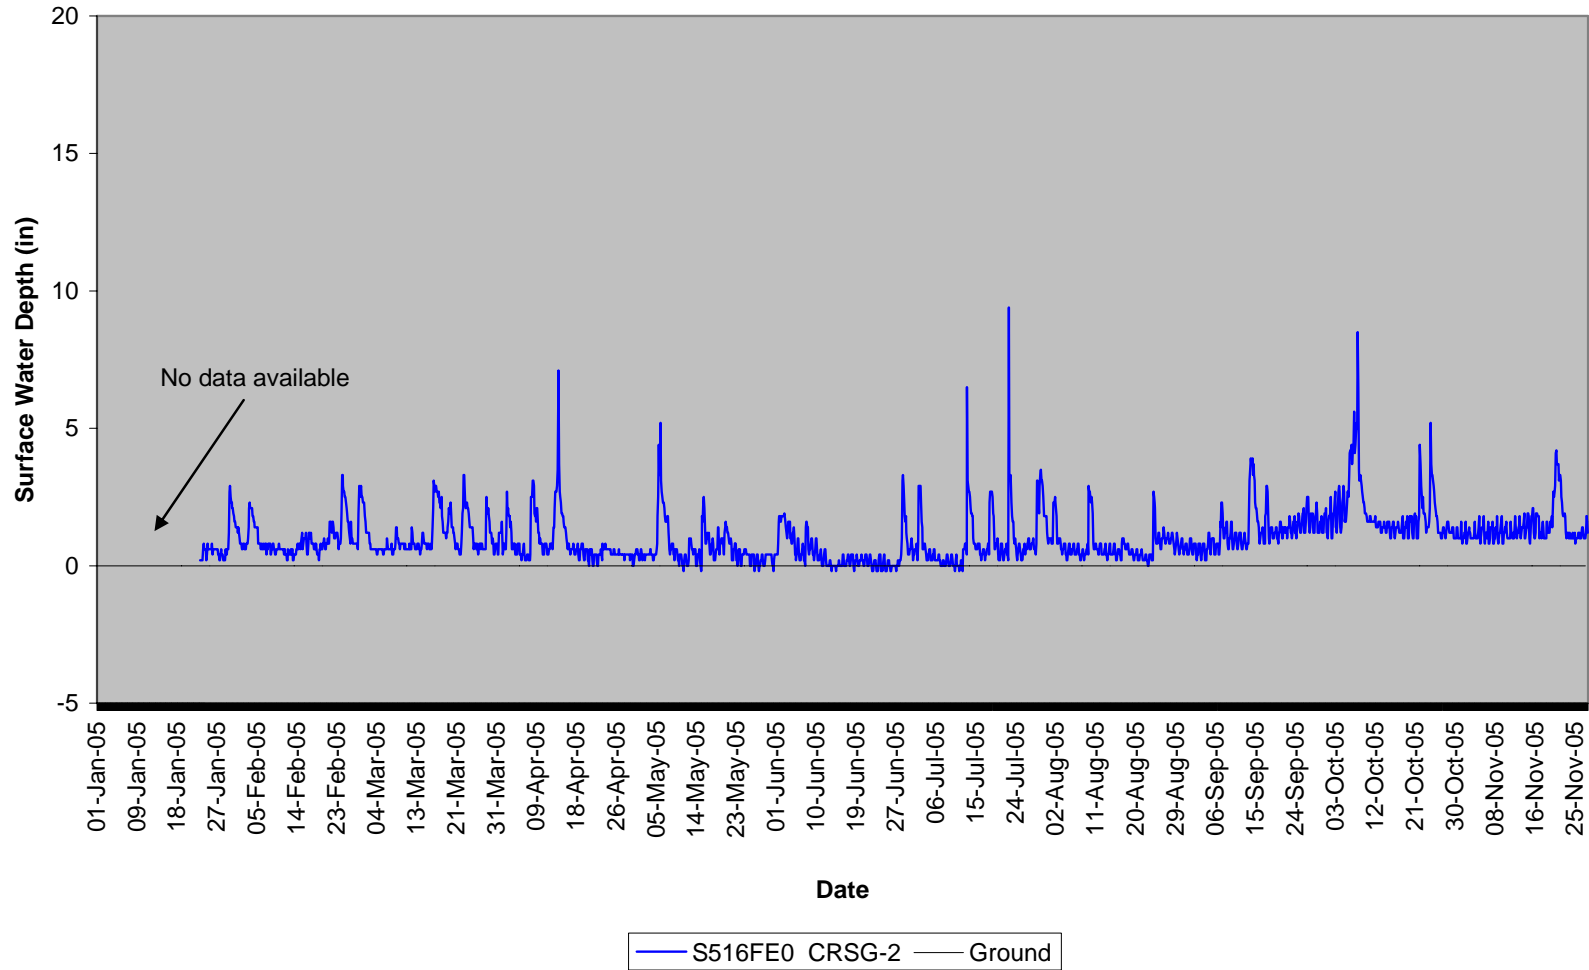

APPENDIX A

GAUGE DATA GRAPHS

SURFACE WATER GAUGES

**Crescent Road CRSG-1
40" Surface Gauge**

Crescent Road CRSG-2 40" Surface Gauge

**Crescent Road CRSG-3
40" Surface Gauge**

GROUND WATER GAUGES

Crescent Road CRGW-1 40" Groundwater