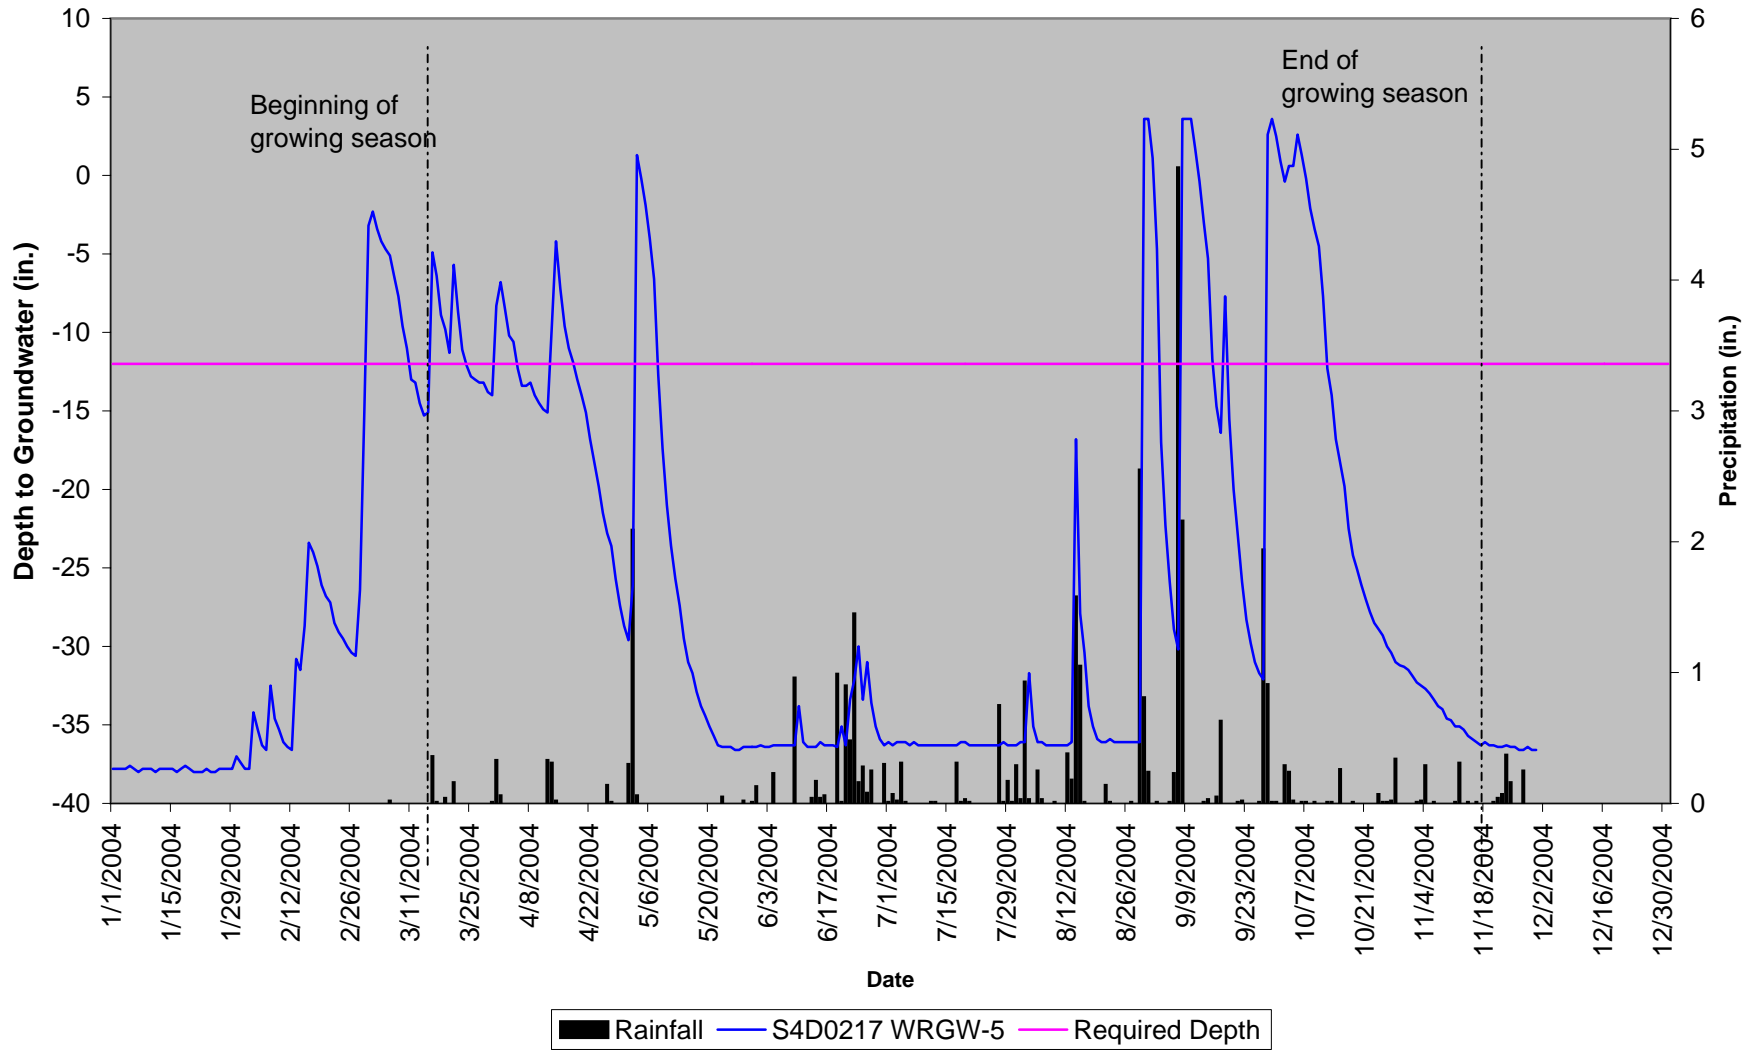

GROUNDWATER GAUGE GRAPHS
WETLAND REFERENCE SITE

Wetland Reference Site GW-1 40" Groundwater

Wetland Reference Site GW-2 40" Groundwater

Wetland Reference Site GW-4 40" Groundwater

Wetland Reference Site GW-5 40" Groundwater

GROUNDWATER GAUGE GRAPHS
STREAM REFERENCE SITE

Stream Reference Site GW-1 40" Groundwater

Stream Reference Site GW-2 40" Groundwater

Stream Reference Site GW-4 40" Groundwater

SURFACE WATER GRAPH

STREAM REFERENCE SITE