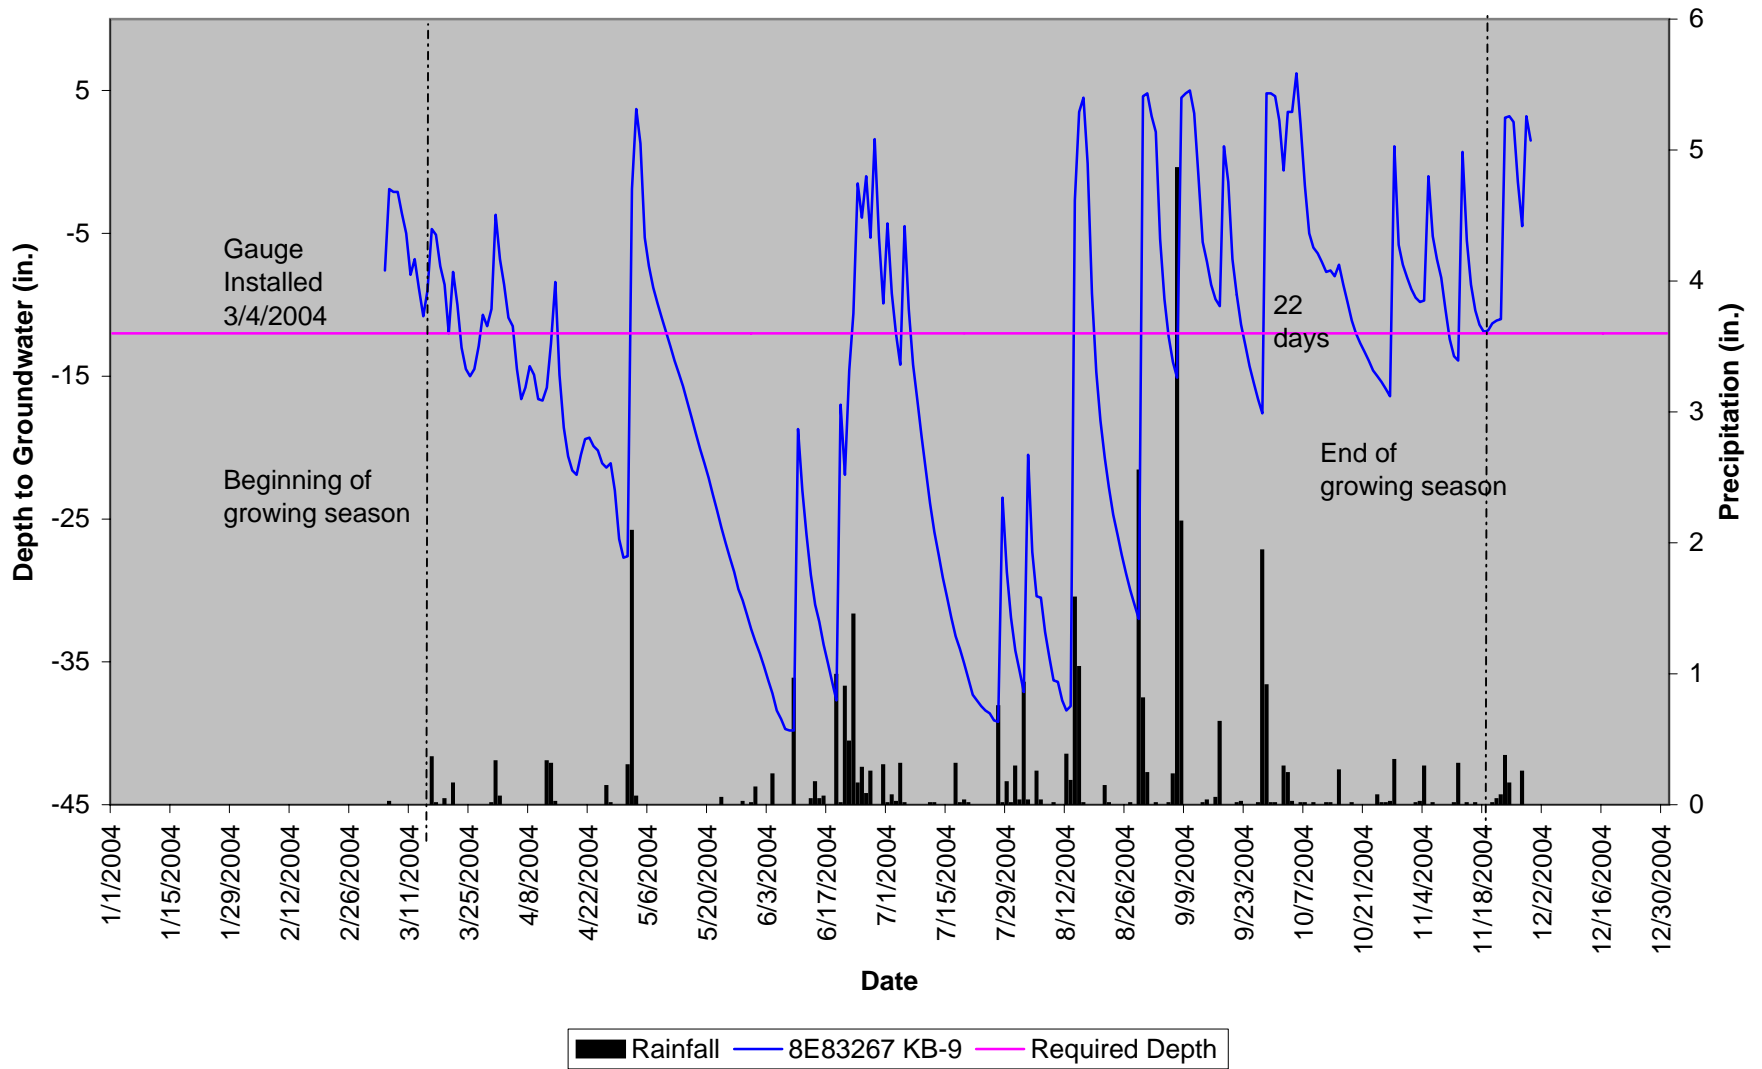

Key Branch KB-9 40" Groundwater