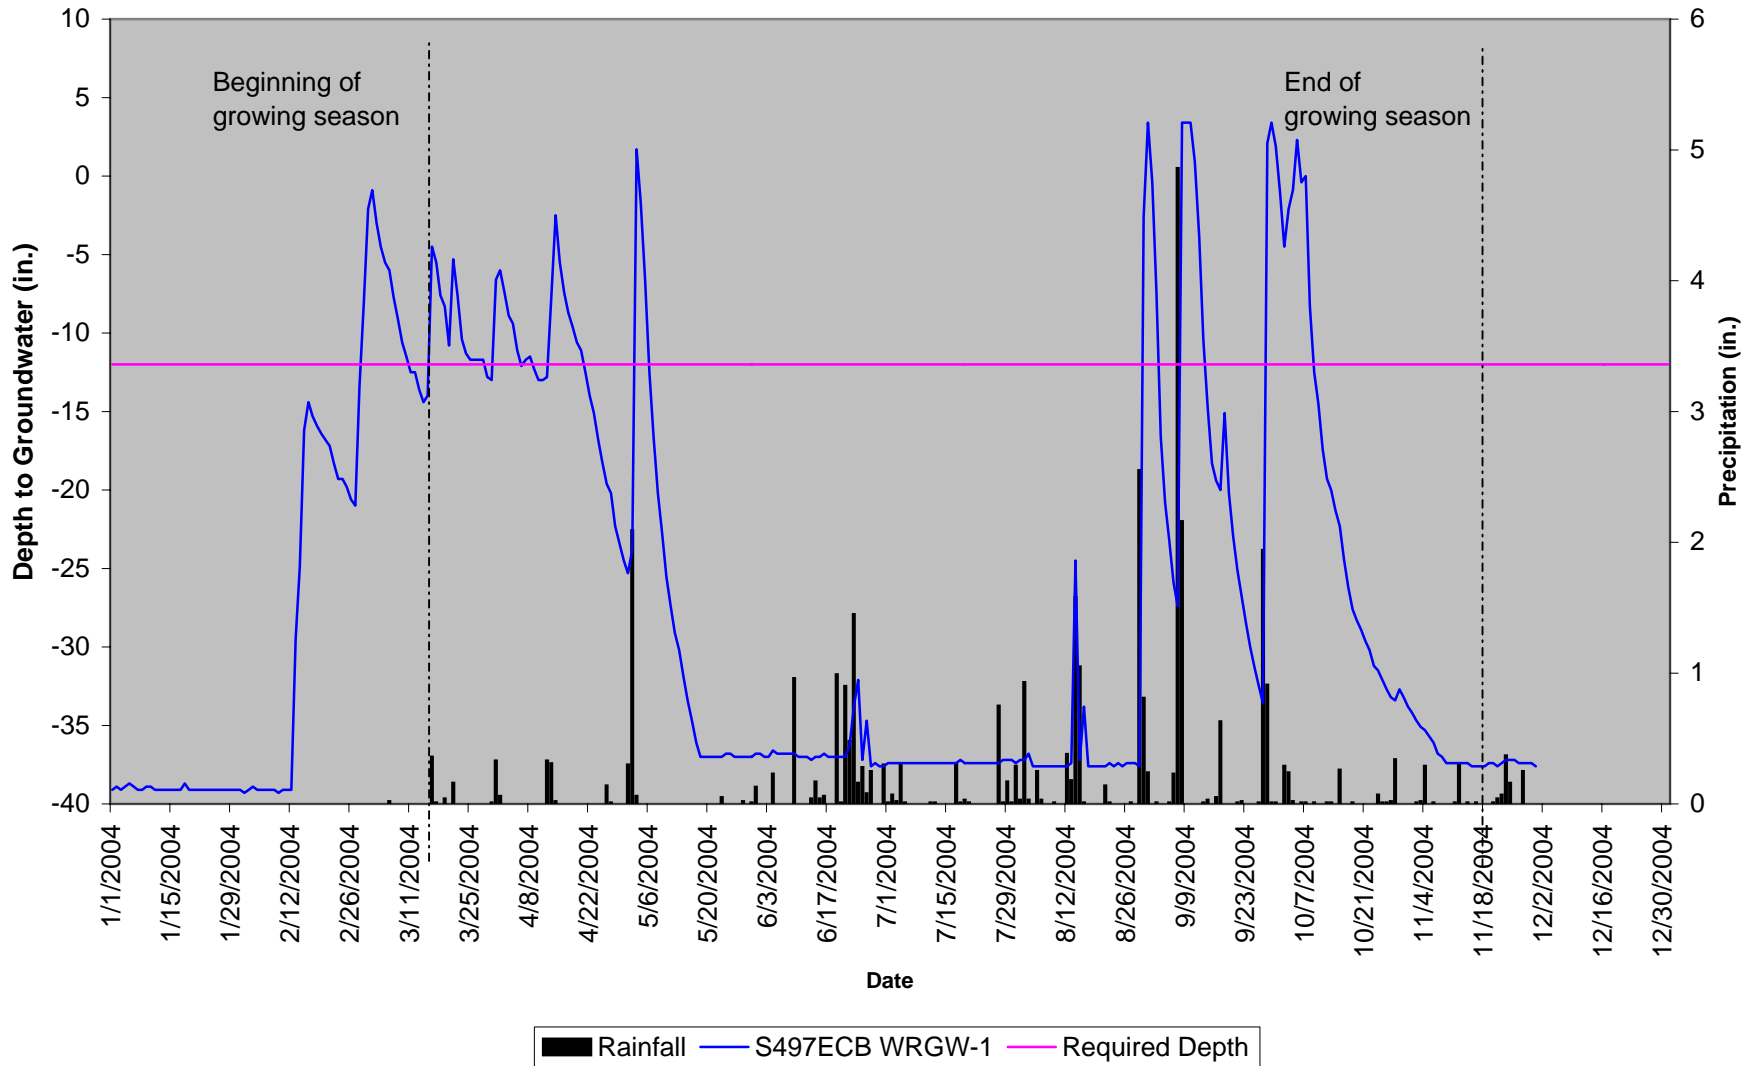

GROUNDWATER GAUGE GRAPHS
WETLAND REFERENCE SITE

Wetland Reference Site GW-1 40" Groundwater

Wetland Reference Site GW-2 40" Groundwater

Wetland Reference Site GW-4 40" Groundwater

Wetland Reference Site GW-5 40" Groundwater

GROUNDWATER GAUGE GRAPHS
STREAM REFERENCE SITE

Stream Reference Site GW-1 40" Groundwater

Stream Reference Site GW-2 40" Groundwater

Stream Reference Site GW-4 40" Groundwater

SURFACE WATER GRAPH

STREAM REFERENCE SITE