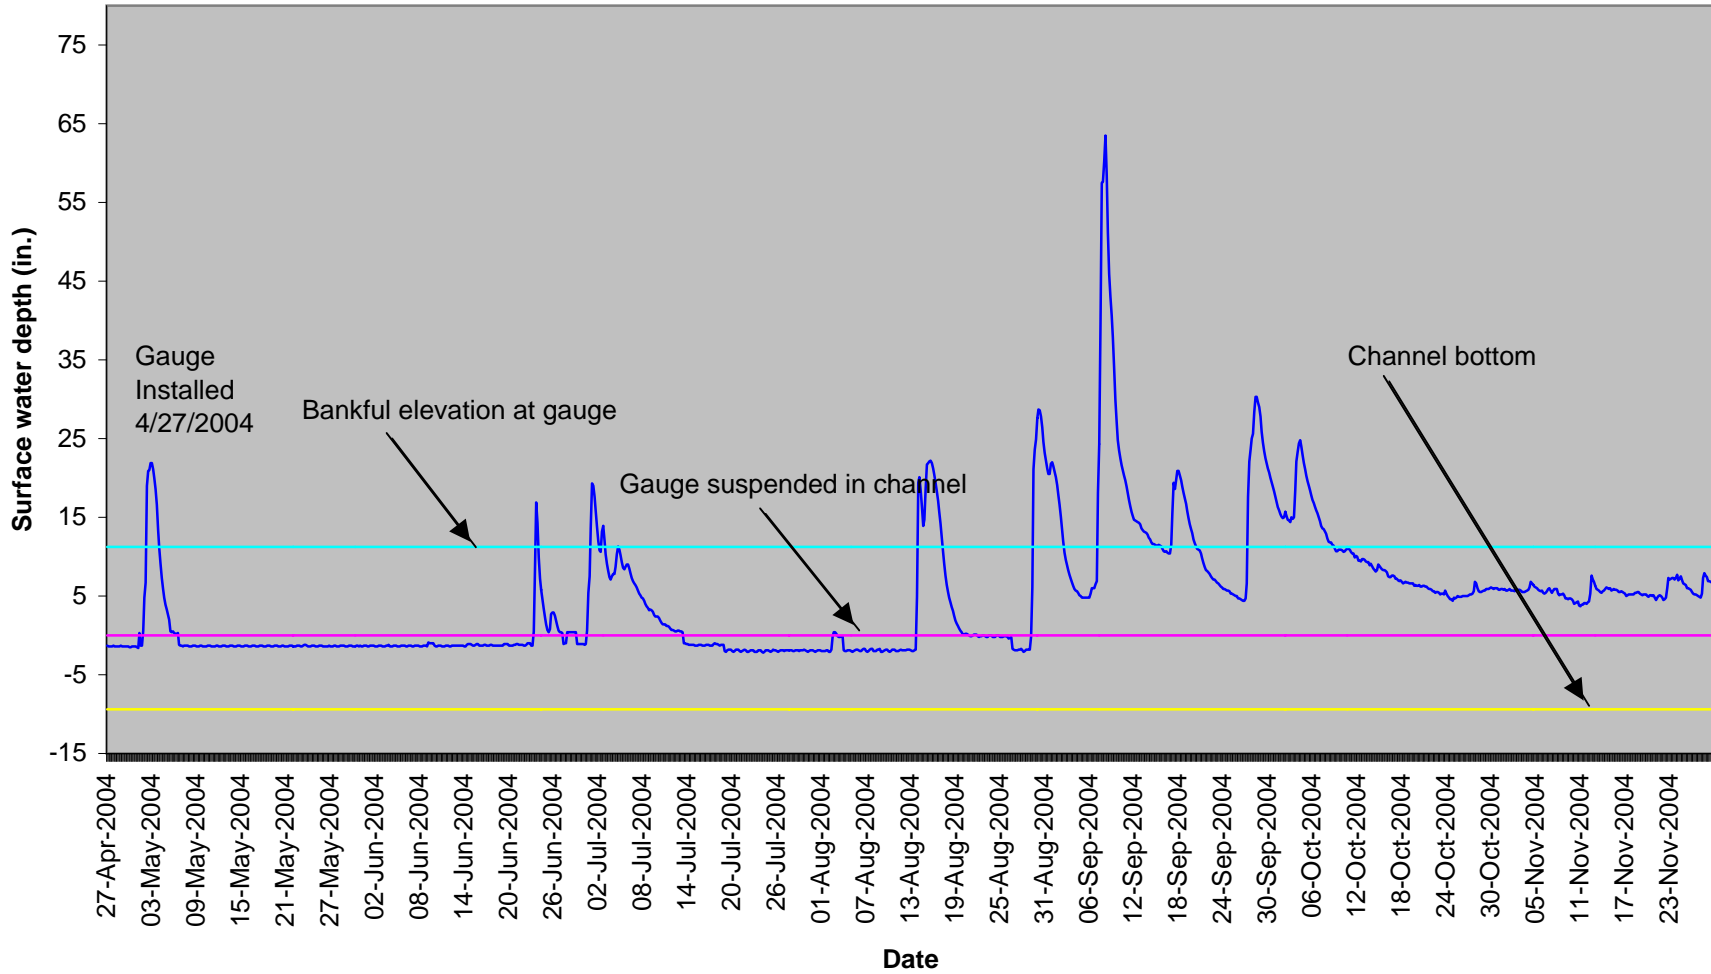

Key Branch KB-12 40" Groundwater

Key Branch KB-13 40" Groundwater

Key Branch KB-14 40" Groundwater

SURFACE WATER GRAPHS
KEY BRANCH STREAM SITE

Key Branch Site SG-1 84" Surface Gauge

Key Branch Site SG-2 80" Surface Gauge

GROUNDWATER GAUGE GRAPHS
WETLAND REFERENCE SITE

Wetland Reference Site GW-1 40" Groundwater

Wetland Reference Site GW-2 40" Groundwater

Wetland Reference Site GW-4 40" Groundwater

Wetland Reference Site GW-5 40" Groundwater

GROUNDWATER GAUGE GRAPHS
STREAM REFERENCE SITE

Stream Reference Site GW-1 40" Groundwater

Stream Reference Site GW-2 40" Groundwater

Stream Reference Site GW-4 40" Groundwater

SURFACE WATER GRAPH

STREAM REFERENCE SITE