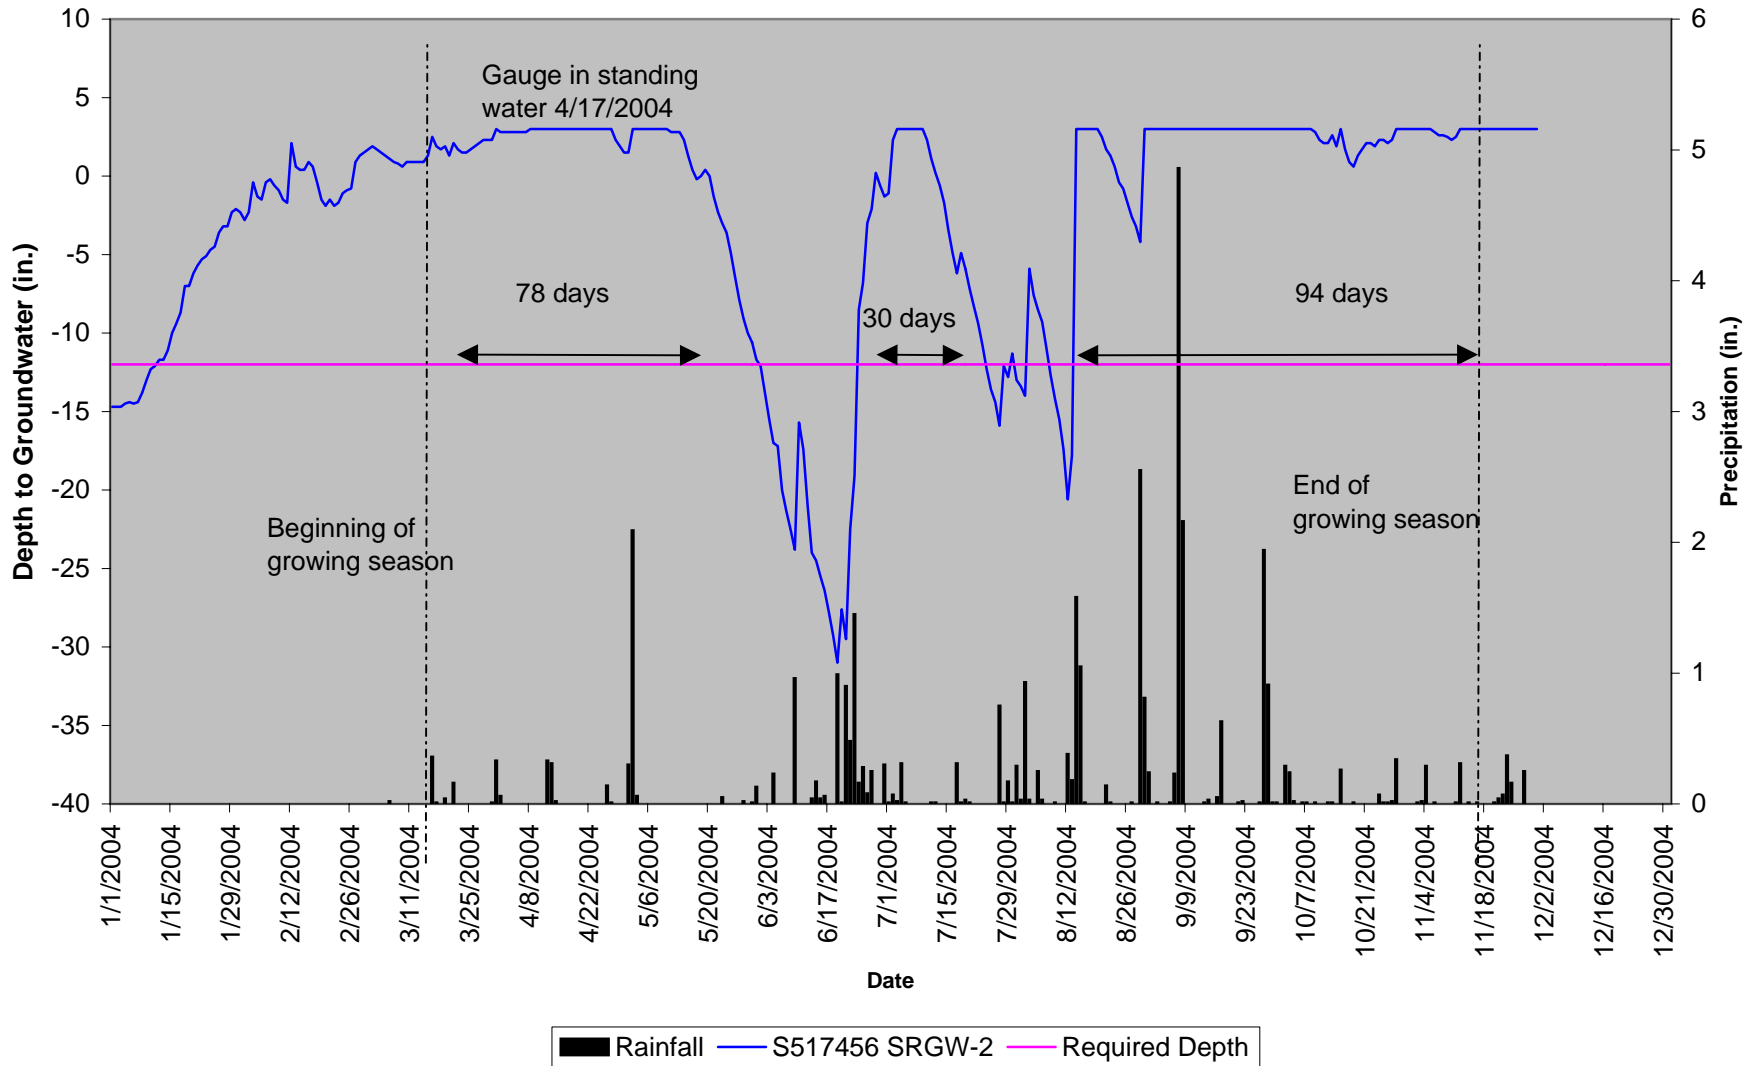

GROUNDWATER GAUGE GRAPHS
WETLAND REFERENCE SITE

Wetland Reference Site GW-1 40" Groundwater

Wetland Reference Site GW-2 40" Groundwater

Wetland Reference Site GW-4 40" Groundwater

Wetland Reference Site GW-5 40" Groundwater

GROUNDWATER GAUGE GRAPHS
STREAM REFERENCE SITE

Stream Reference Site GW-1 40" Groundwater

Stream Reference Site GW-2 40" Groundwater

Stream Reference Site GW-4 40" Groundwater

SURFACE WATER GRAPH

STREAM REFERENCE SITE