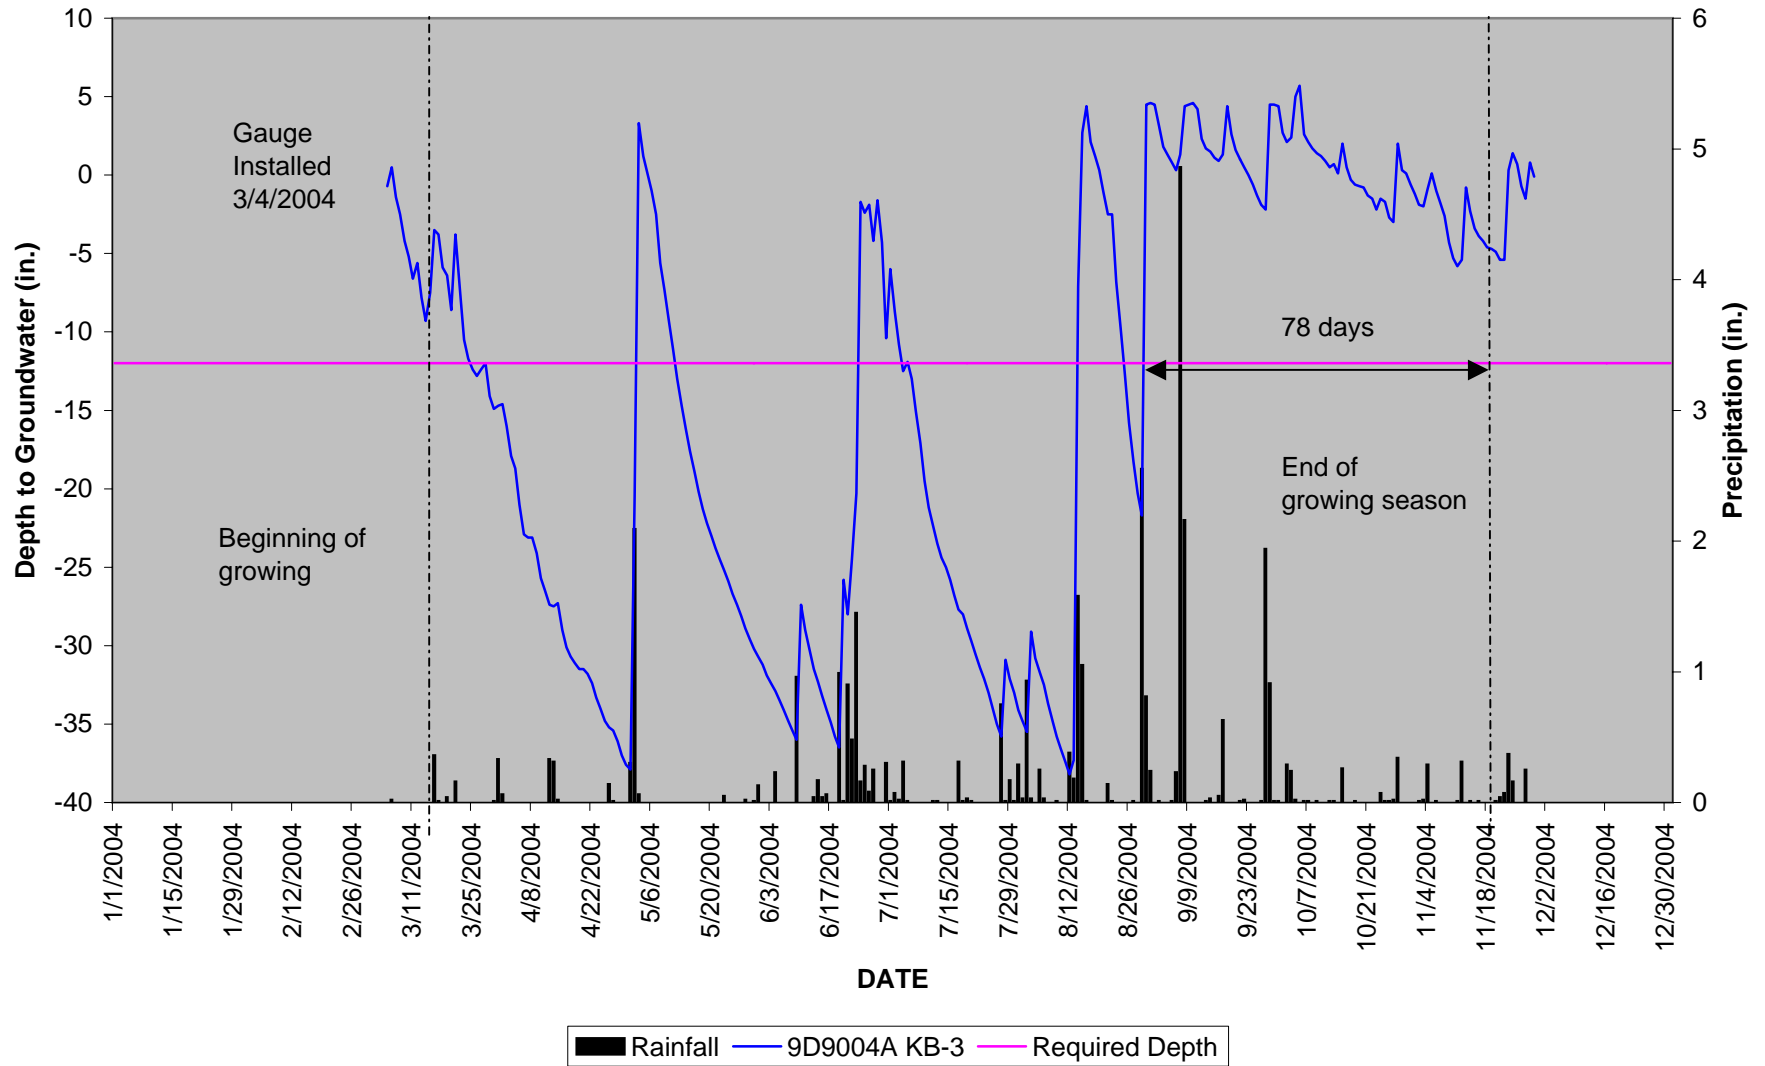

APPENDIX A

GAUGE DATA GRAPHS

GROUNDWATER GAUGE GRAPHS

KEY BRANCH

Key Branch KB-1 40" Groundwater

Key Branch KB-2 40" Groundwater

Key Branch KB-3 40" Groundwater

Key Branch KB-4 40" Groundwater

GROUNDWATER GAUGE GRAPHS
WETLAND REFERENCE SITE

Wetland Reference Site GW-1 40" Groundwater

Wetland Reference Site GW-2 40" Groundwater

Wetland Reference Site GW-4 40" Groundwater

Wetland Reference Site GW-5 40" Groundwater

GROUNDWATER GAUGE GRAPHS
STREAM REFERENCE SITE

Stream Reference Site GW-1 40" Groundwater

Stream Reference Site GW-2 40" Groundwater

Stream Reference Site GW-4 40" Groundwater

SURFACE WATER GRAPH

STREAM REFERENCE SITE

**Stream Reference Site SG-3
40" Surface Gauge**