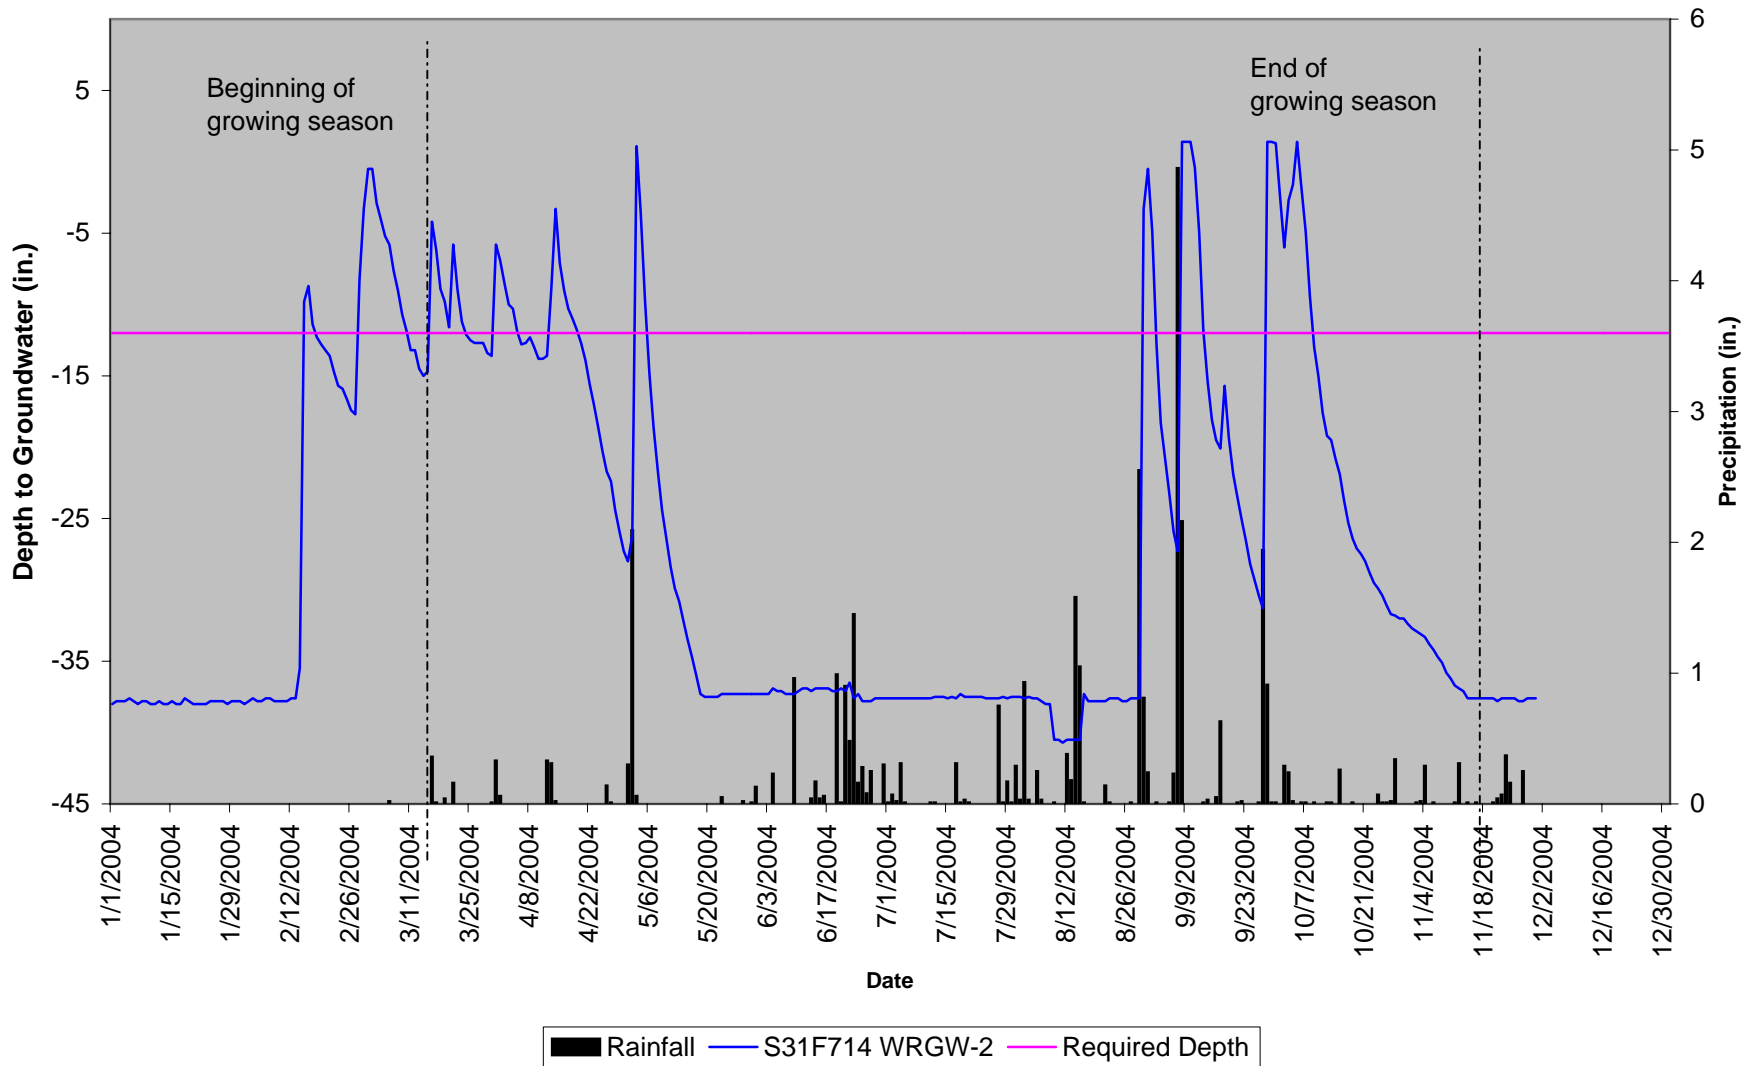

Key Branch KB-12 40" Groundwater

Key Branch KB-13 40" Groundwater

Key Branch KB-14 40" Groundwater

SURFACE WATER GRAPHS
KEY BRANCH STREAM SITE

Key Branch Site SG-1 84" Surface Gauge

Key Branch Site SG-2 80" Surface Gauge

GROUNDWATER GAUGE GRAPHS
WETLAND REFERENCE SITE

Wetland Reference Site GW-1 40" Groundwater

Wetland Reference Site GW-2 40" Groundwater

Wetland Reference Site GW-4 40" Groundwater

Wetland Reference Site GW-5 40" Groundwater

GROUNDWATER GAUGE GRAPHS
STREAM REFERENCE SITE

Stream Reference Site GW-1 40" Groundwater

Stream Reference Site GW-2 40" Groundwater

Stream Reference Site GW-4 40" Groundwater

SURFACE WATER GRAPH

STREAM REFERENCE SITE