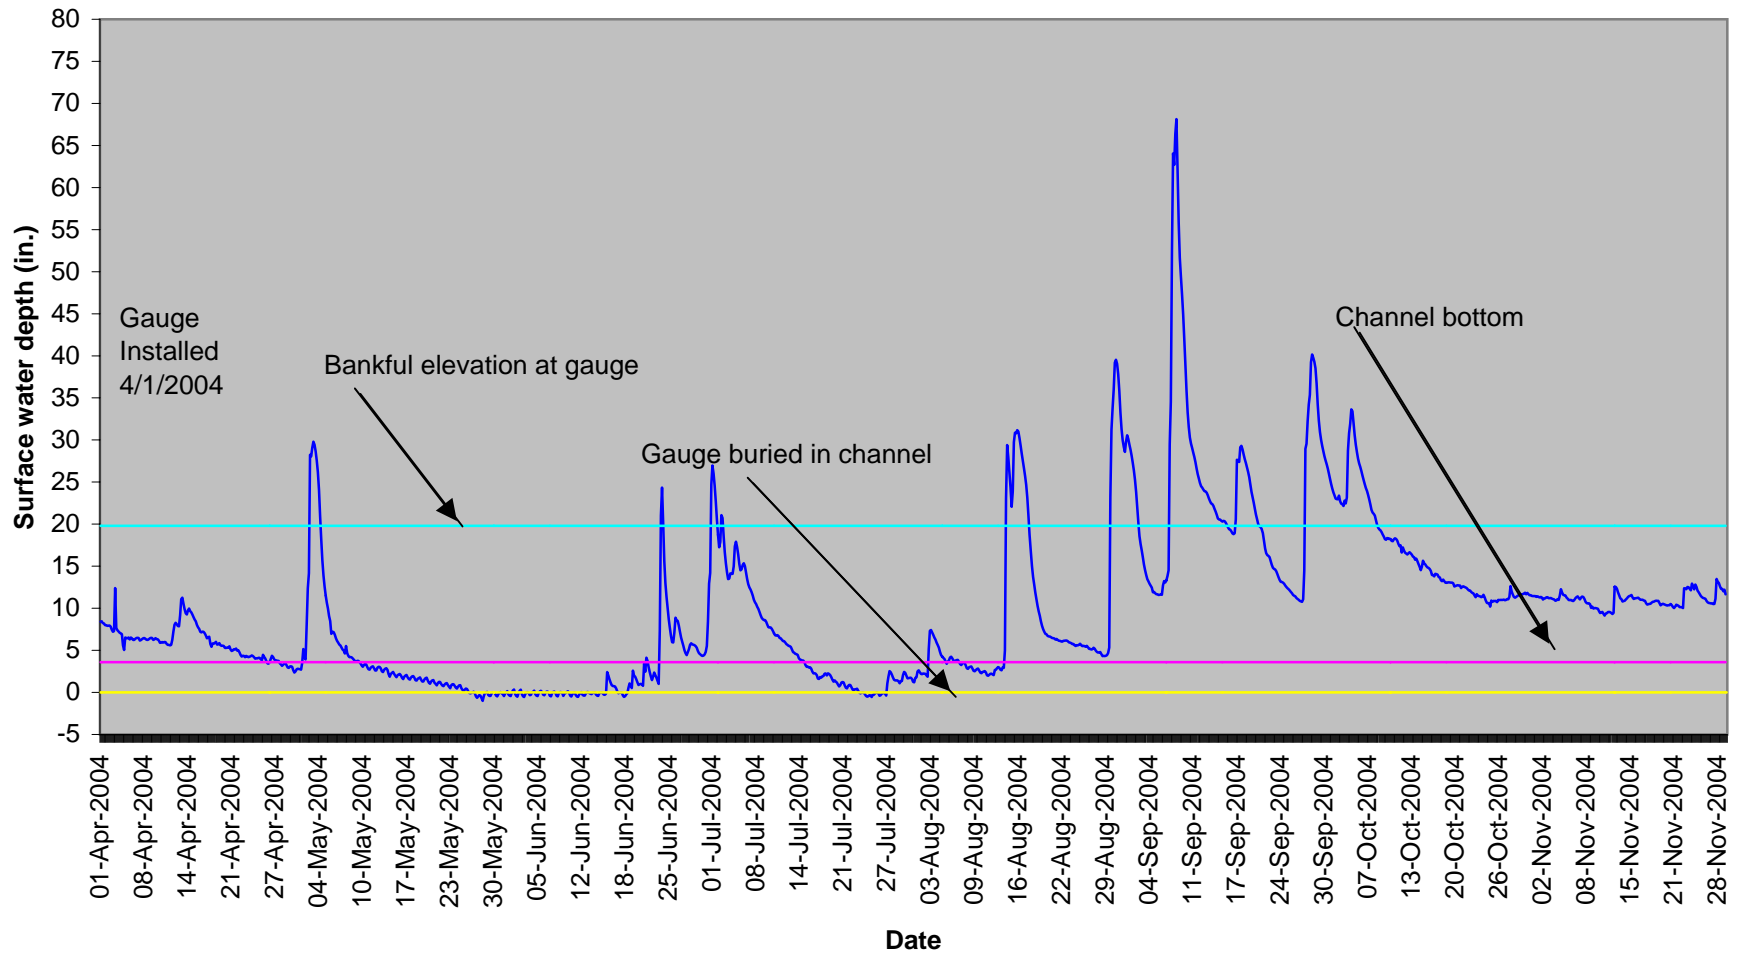

Key Branch KB-12 40" Groundwater

Key Branch KB-13 40" Groundwater

Key Branch KB-14 40" Groundwater

SURFACE WATER GRAPHS
KEY BRANCH STREAM SITE

Key Branch Site SG-1 84" Surface Gauge

Key Branch Site SG-2 80" Surface Gauge

GROUNDWATER GAUGE GRAPHS
WETLAND REFERENCE SITE

Wetland Reference Site GW-1 40" Groundwater

Wetland Reference Site GW-2 40" Groundwater

Wetland Reference Site GW-4 40" Groundwater

Wetland Reference Site GW-5 40" Groundwater

GROUNDWATER GAUGE GRAPHS
STREAM REFERENCE SITE

Stream Reference Site GW-1 40" Groundwater

Stream Reference Site GW-2 40" Groundwater

Stream Reference Site GW-4 40" Groundwater

SURFACE WATER GRAPH

STREAM REFERENCE SITE