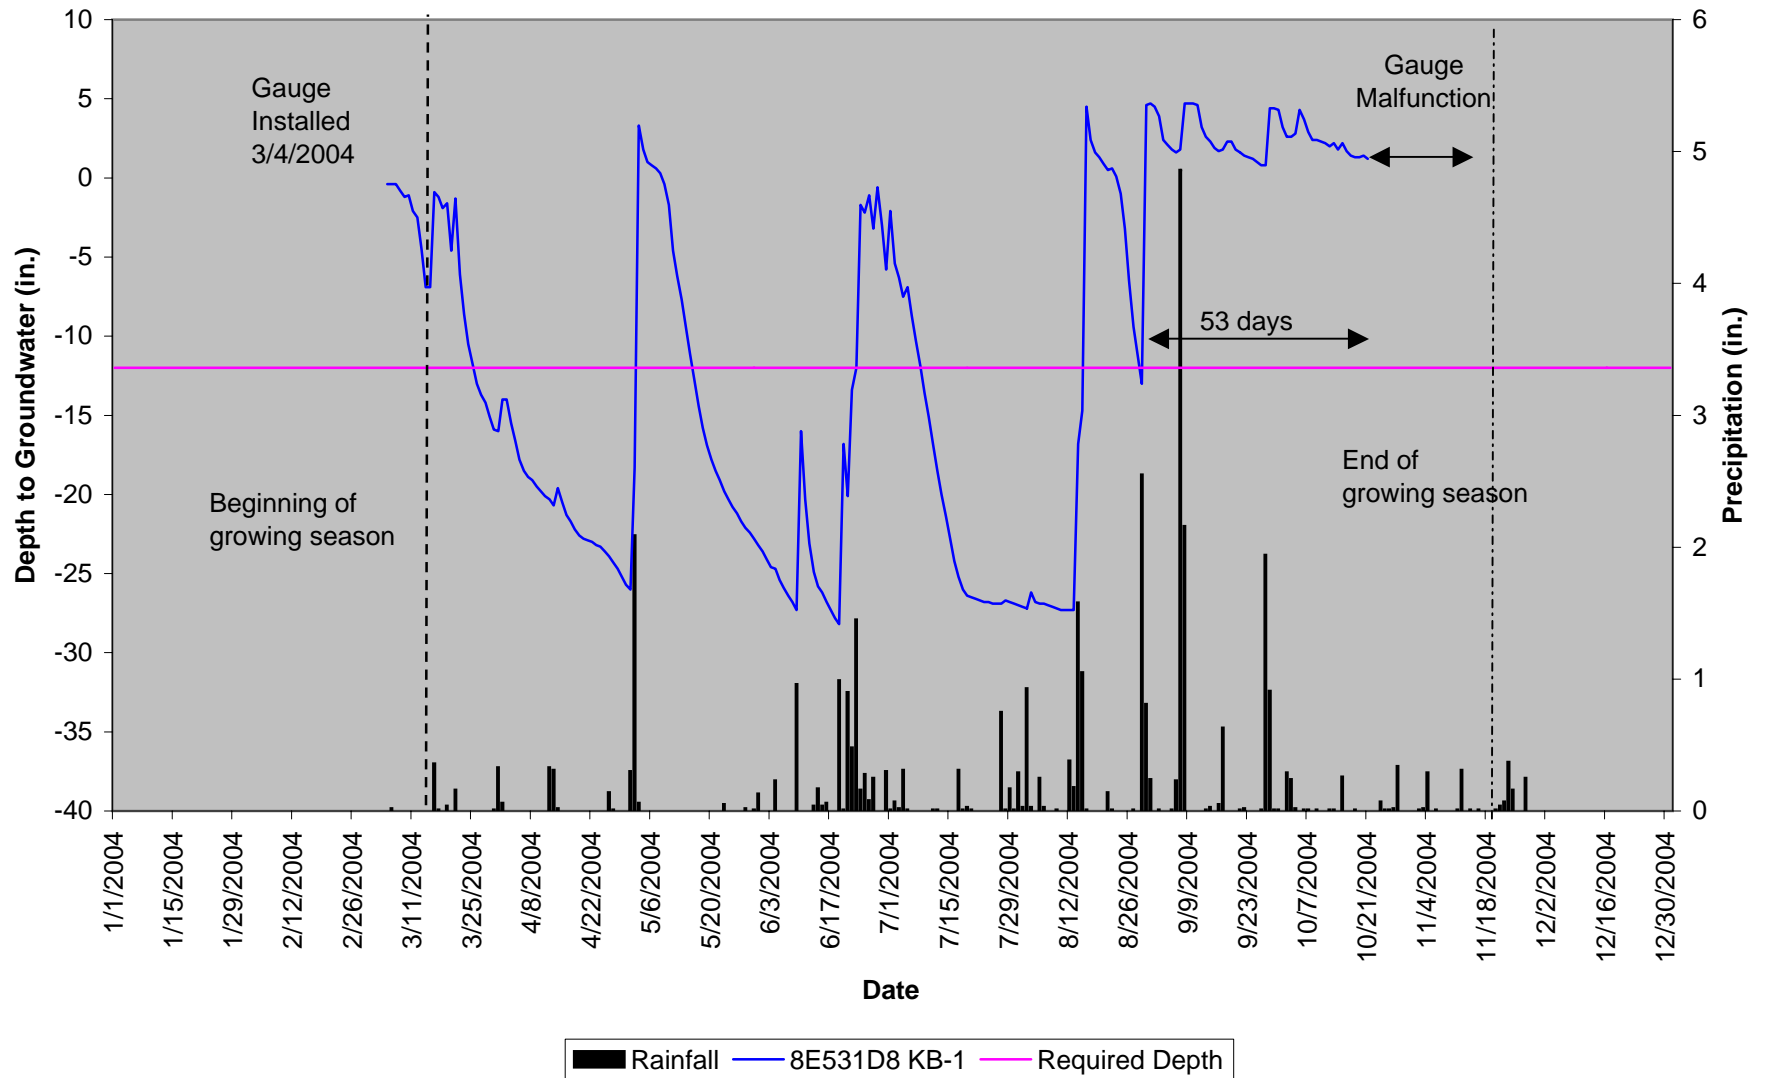

APPENDIX A

GAUGE DATA GRAPHS

GROUNDWATER GAUGE GRAPHS

KEY BRANCH

Key Branch KB-1 40" Groundwater

Key Branch KB-2 40" Groundwater

Key Branch KB-3 40" Groundwater

Key Branch KB-4 40" Groundwater

GROUNDWATER GAUGE GRAPHS
WETLAND REFERENCE SITE

Wetland Reference Site GW-1 40" Groundwater

Wetland Reference Site GW-2 40" Groundwater

Wetland Reference Site GW-4 40" Groundwater

Wetland Reference Site GW-5 40" Groundwater

GROUNDWATER GAUGE GRAPHS
STREAM REFERENCE SITE

Stream Reference Site GW-1 40" Groundwater

Stream Reference Site GW-2 40" Groundwater

Stream Reference Site GW-4 40" Groundwater

SURFACE WATER GRAPH

STREAM REFERENCE SITE

**Stream Reference Site SG-3
40" Surface Gauge**