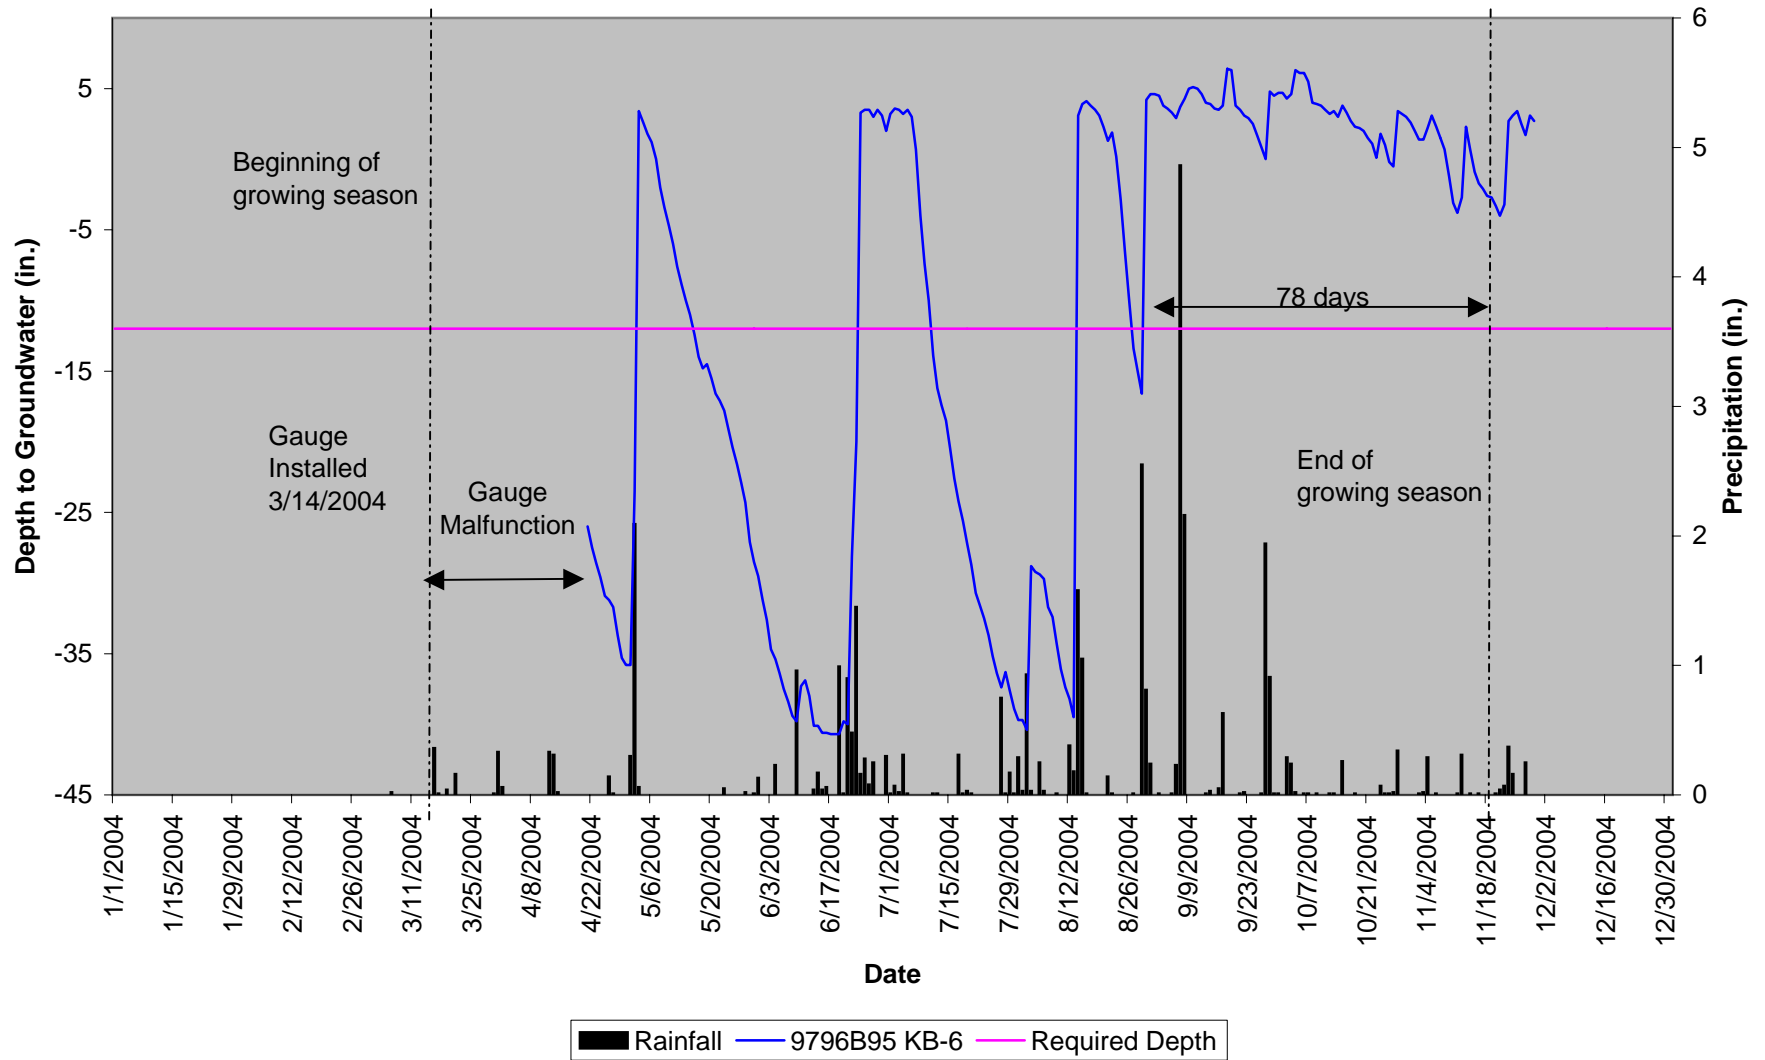

Key Branch KB-6 40" Groundwater