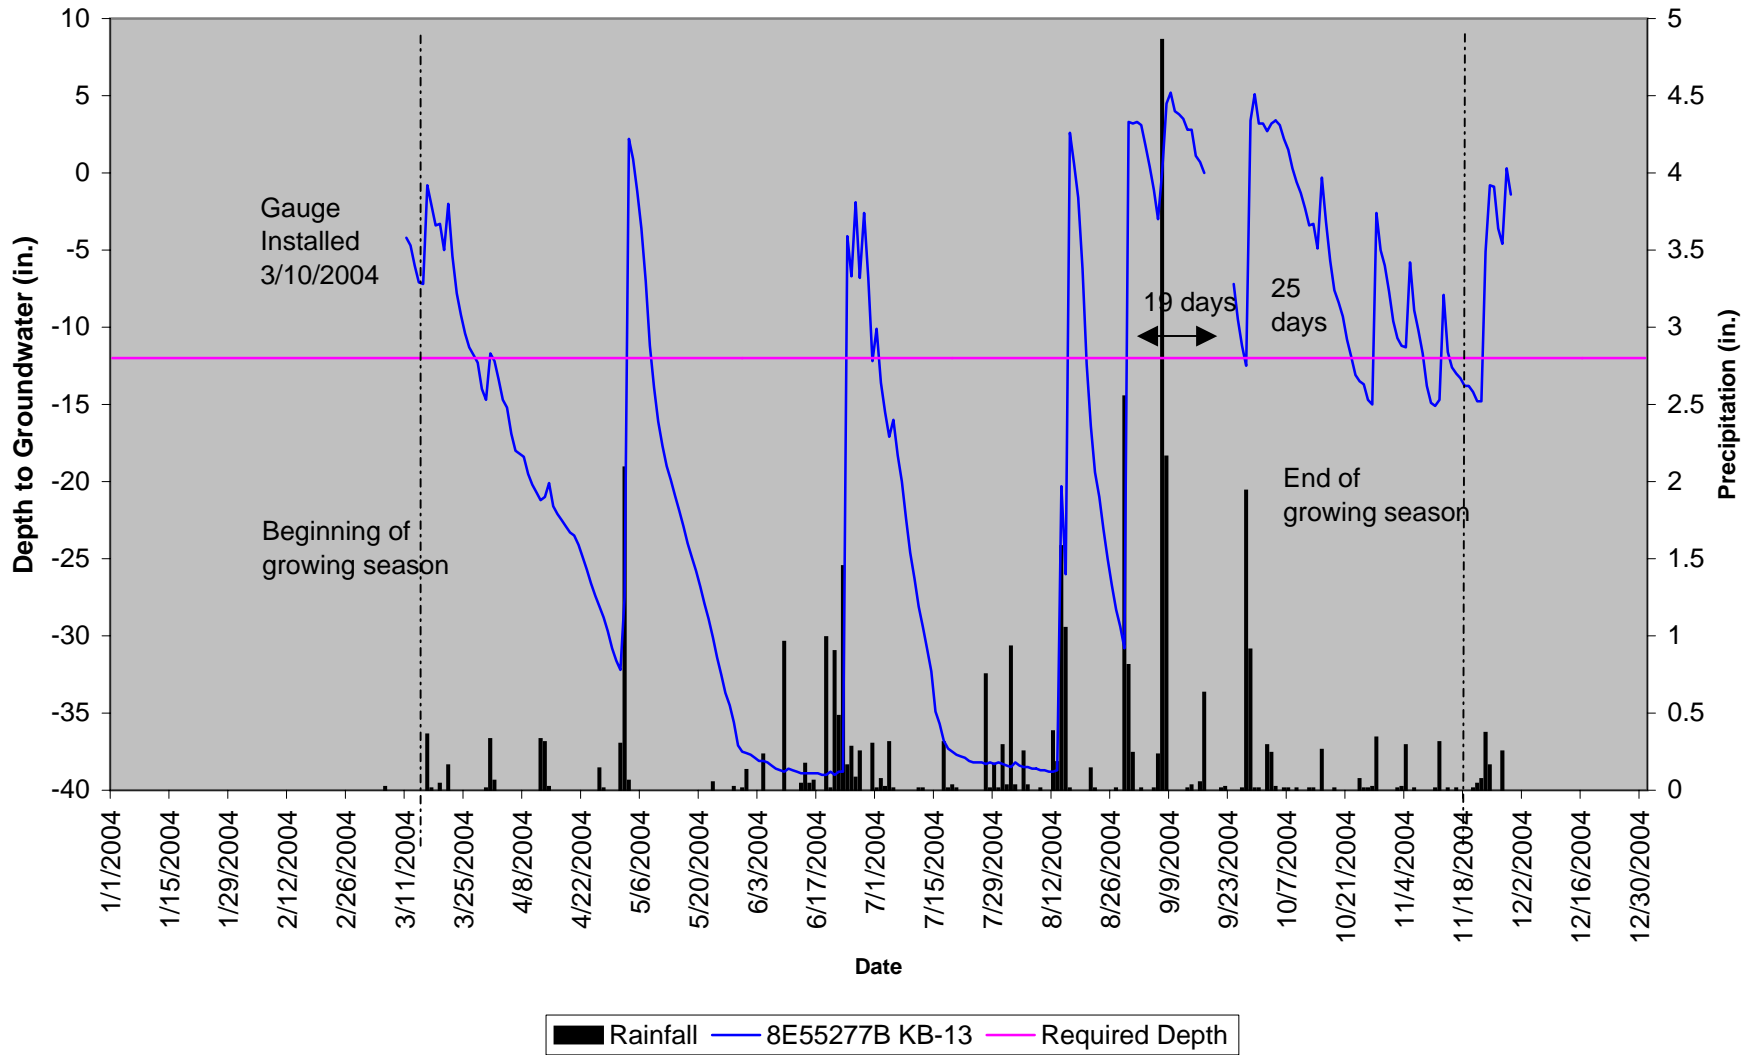

Key Branch KB-13 40" Groundwater