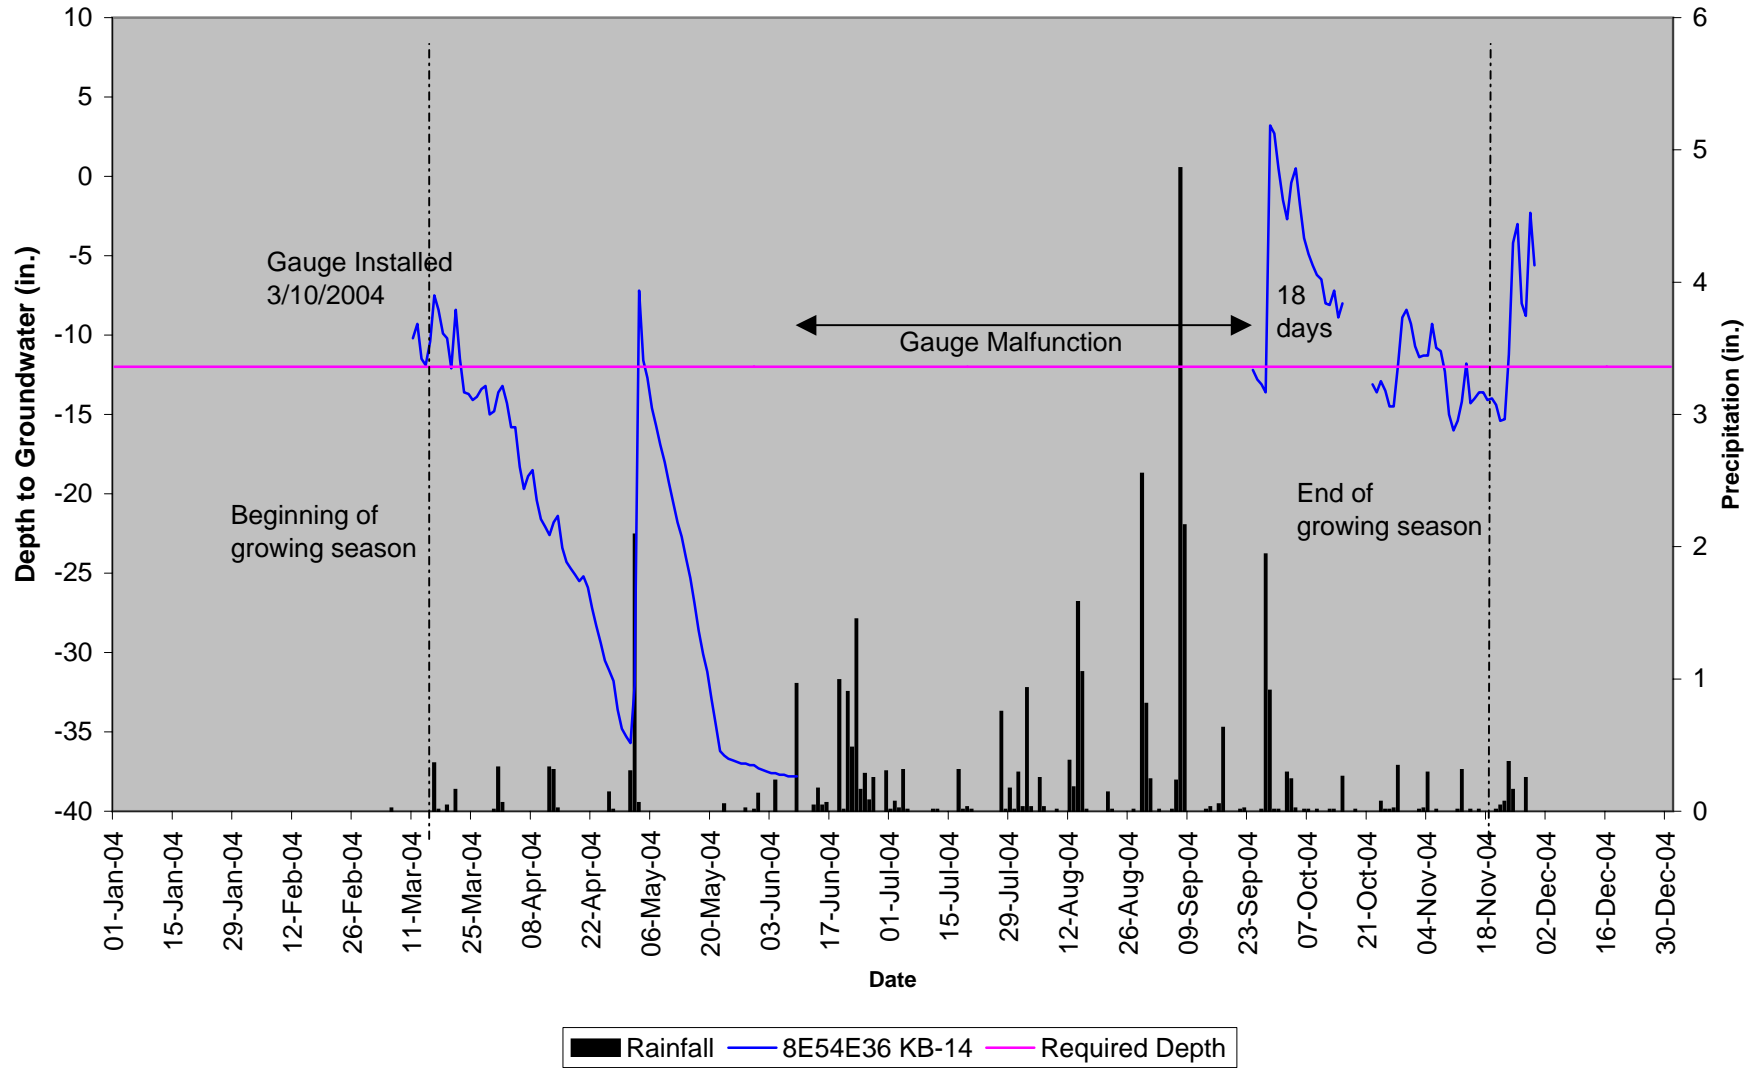

Key Branch KB-14 40" Groundwater