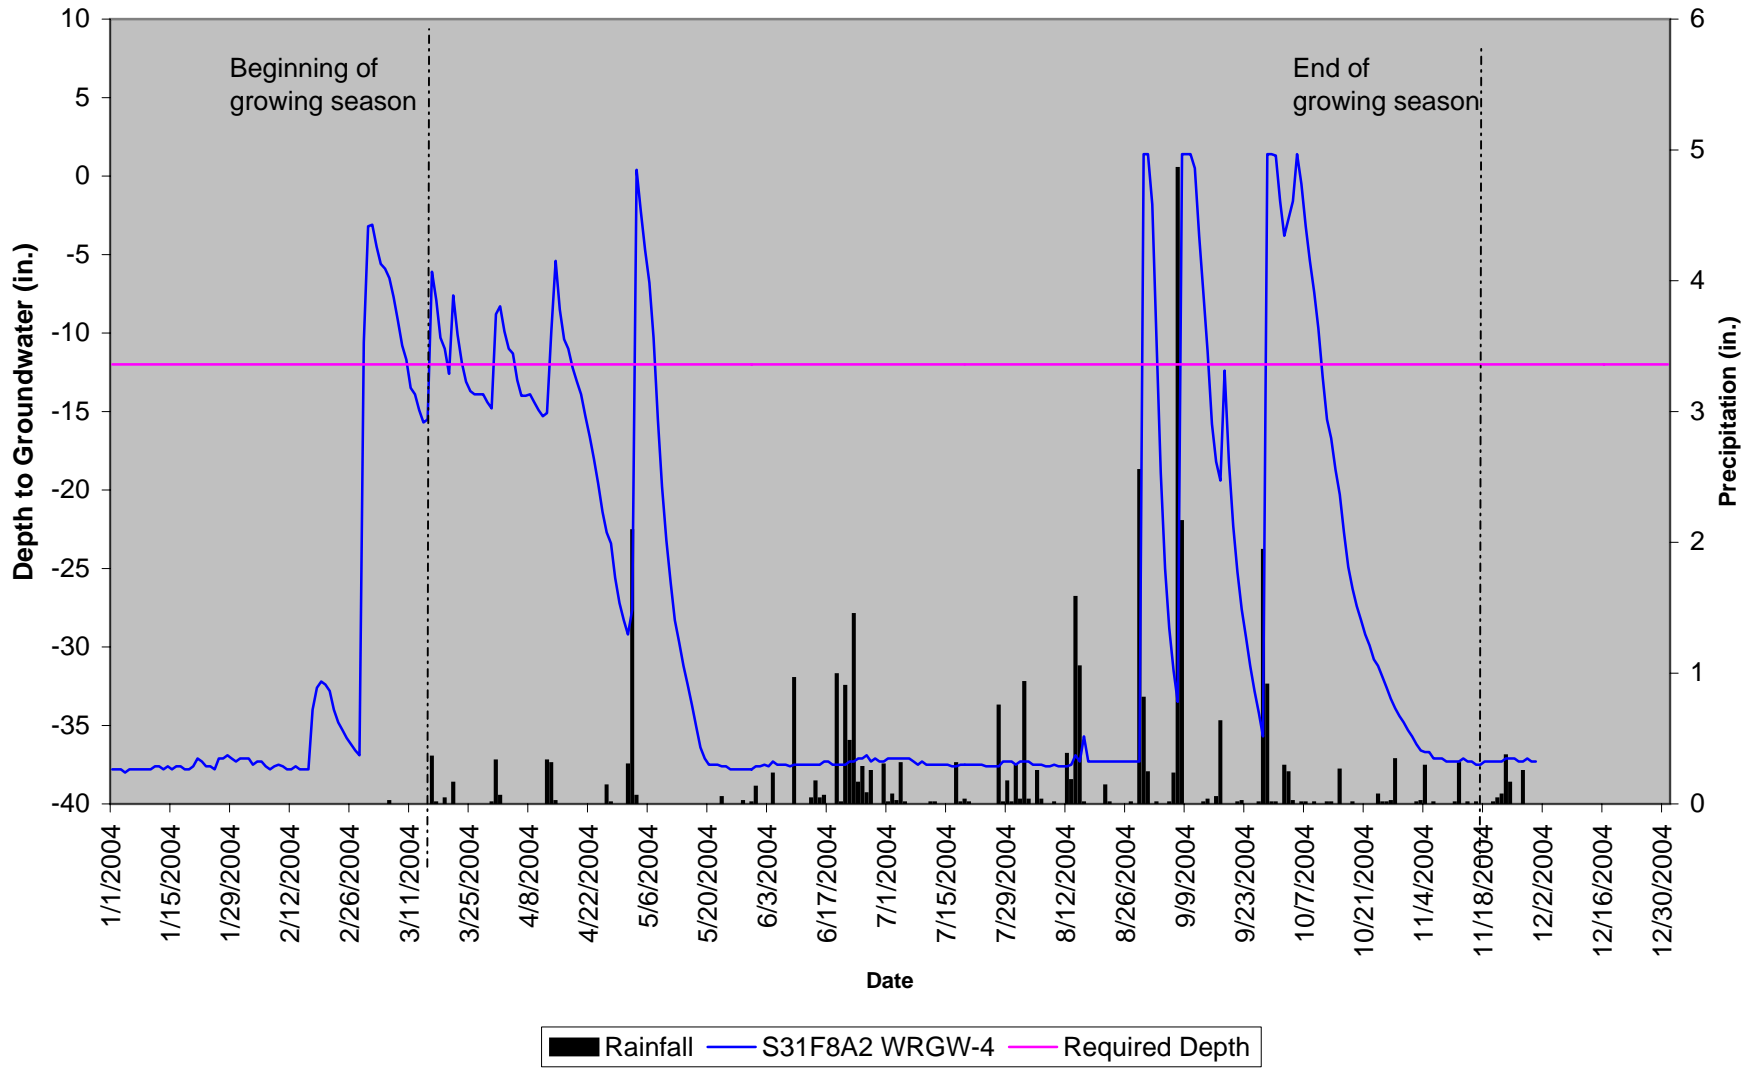

GROUNDWATER GAUGE GRAPHS
WETLAND REFERENCE SITE

Wetland Reference Site GW-1 40" Groundwater

Wetland Reference Site GW-2 40" Groundwater

Wetland Reference Site GW-4 40" Groundwater

Wetland Reference Site GW-5 40" Groundwater

GROUNDWATER GAUGE GRAPHS
STREAM REFERENCE SITE

Stream Reference Site GW-1 40" Groundwater

Stream Reference Site GW-2 40" Groundwater

Stream Reference Site GW-4 40" Groundwater

SURFACE WATER GRAPH

STREAM REFERENCE SITE