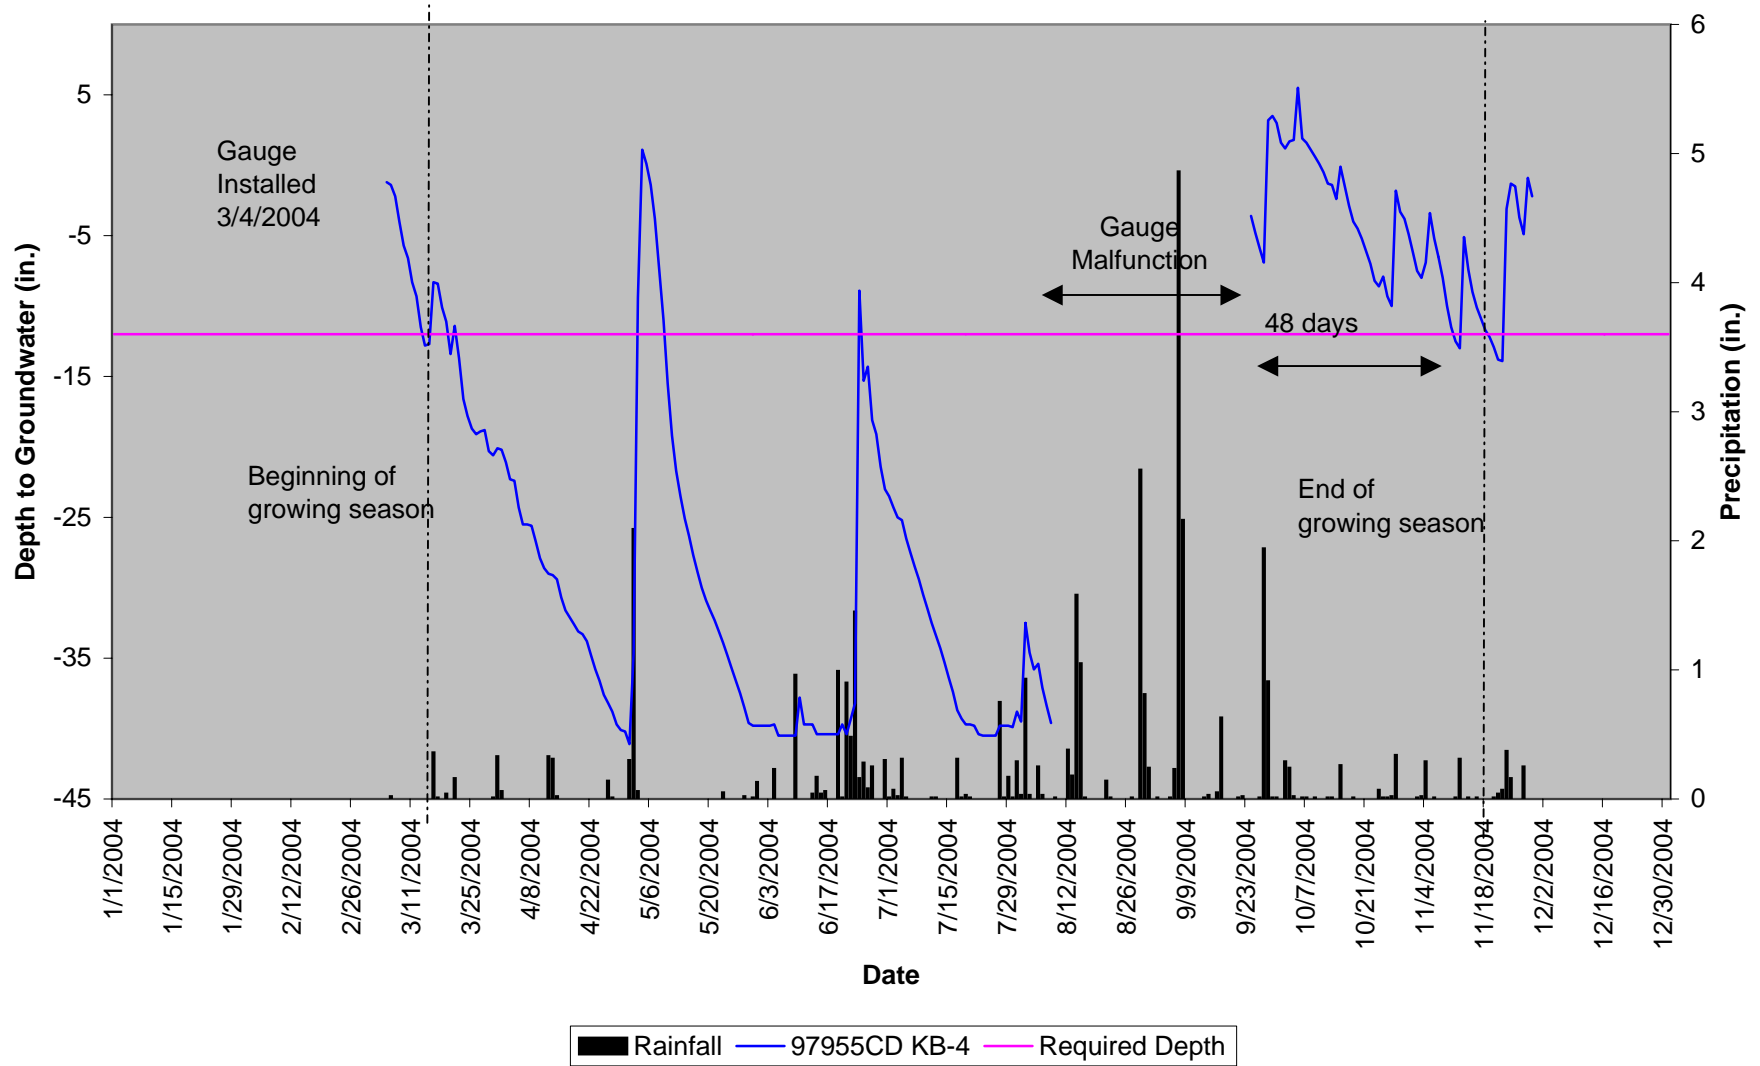

APPENDIX A

GAUGE DATA GRAPHS

GROUNDWATER GAUGE GRAPHS

KEY BRANCH

Key Branch KB-1 40" Groundwater

Key Branch KB-2 40" Groundwater

Key Branch KB-3 40" Groundwater

Key Branch KB-4 40" Groundwater

GROUNDWATER GAUGE GRAPHS
WETLAND REFERENCE SITE

Wetland Reference Site GW-1 40" Groundwater

Wetland Reference Site GW-2 40" Groundwater

Wetland Reference Site GW-4 40" Groundwater

Wetland Reference Site GW-5 40" Groundwater

GROUNDWATER GAUGE GRAPHS
STREAM REFERENCE SITE

Stream Reference Site GW-1 40" Groundwater

Stream Reference Site GW-2 40" Groundwater

Stream Reference Site GW-4 40" Groundwater

SURFACE WATER GRAPH

STREAM REFERENCE SITE

**Stream Reference Site SG-3
40" Surface Gauge**