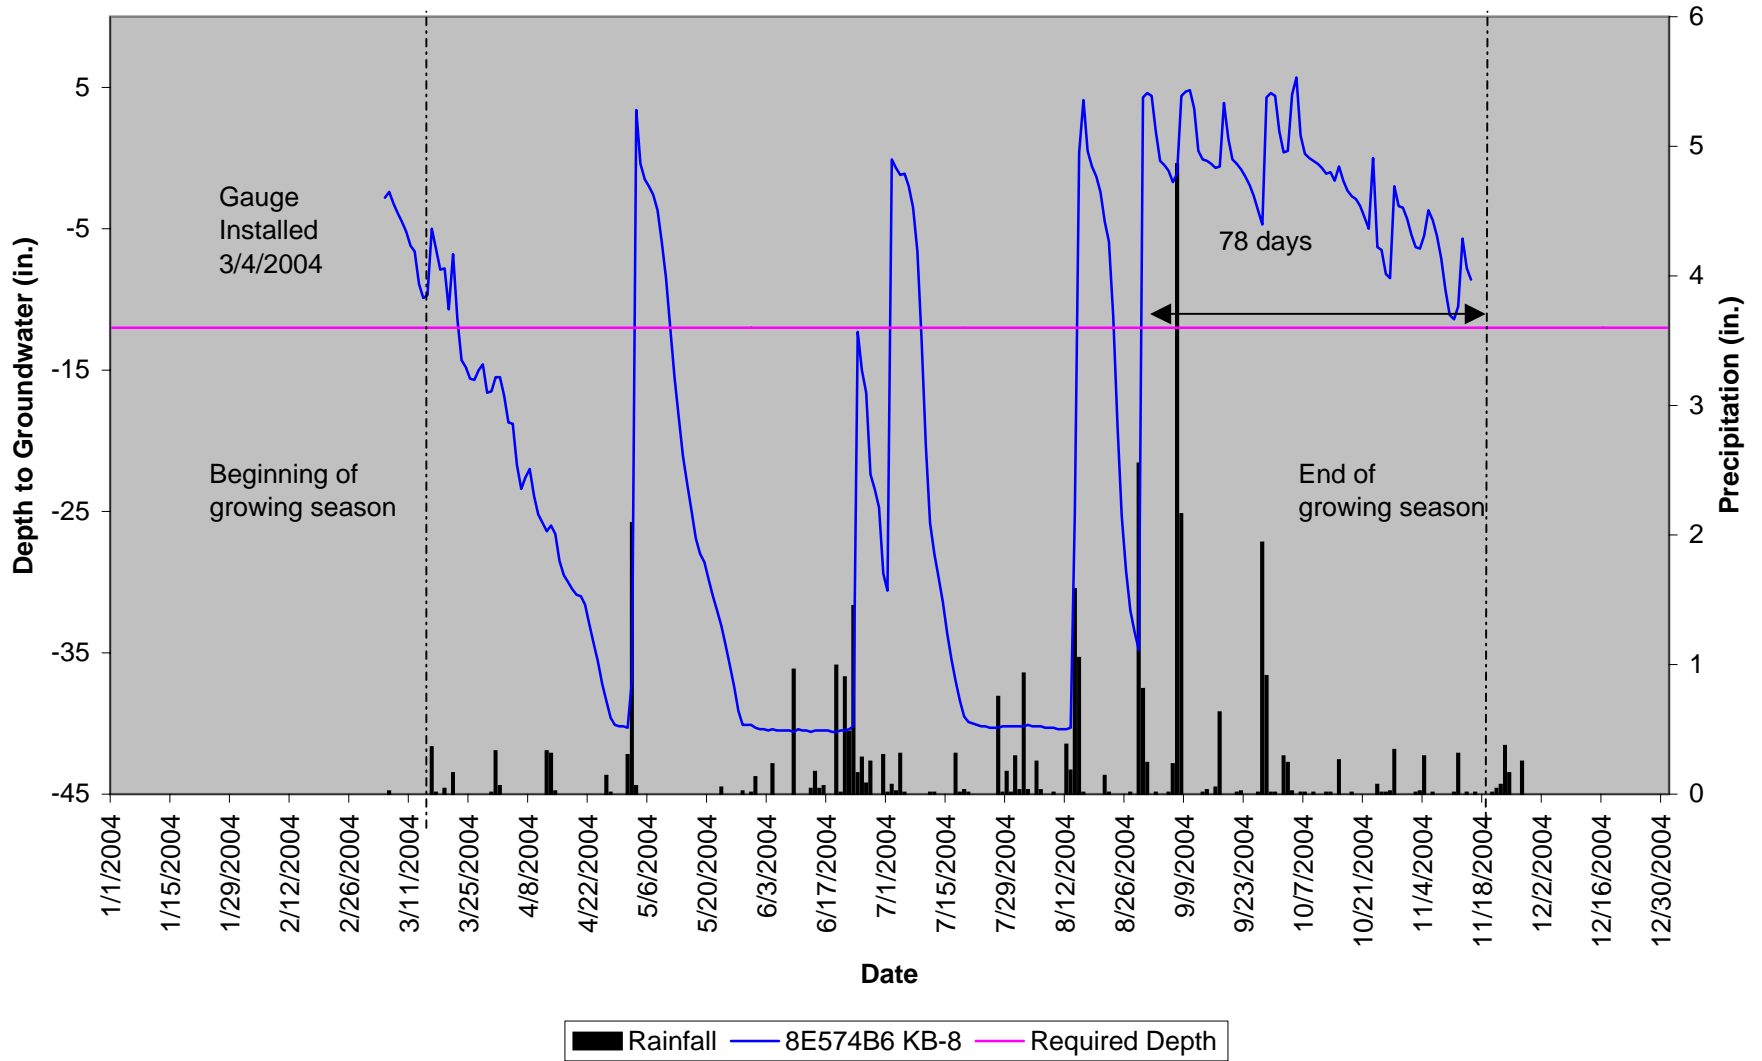

Key Branch KB-8 40" Groundwater