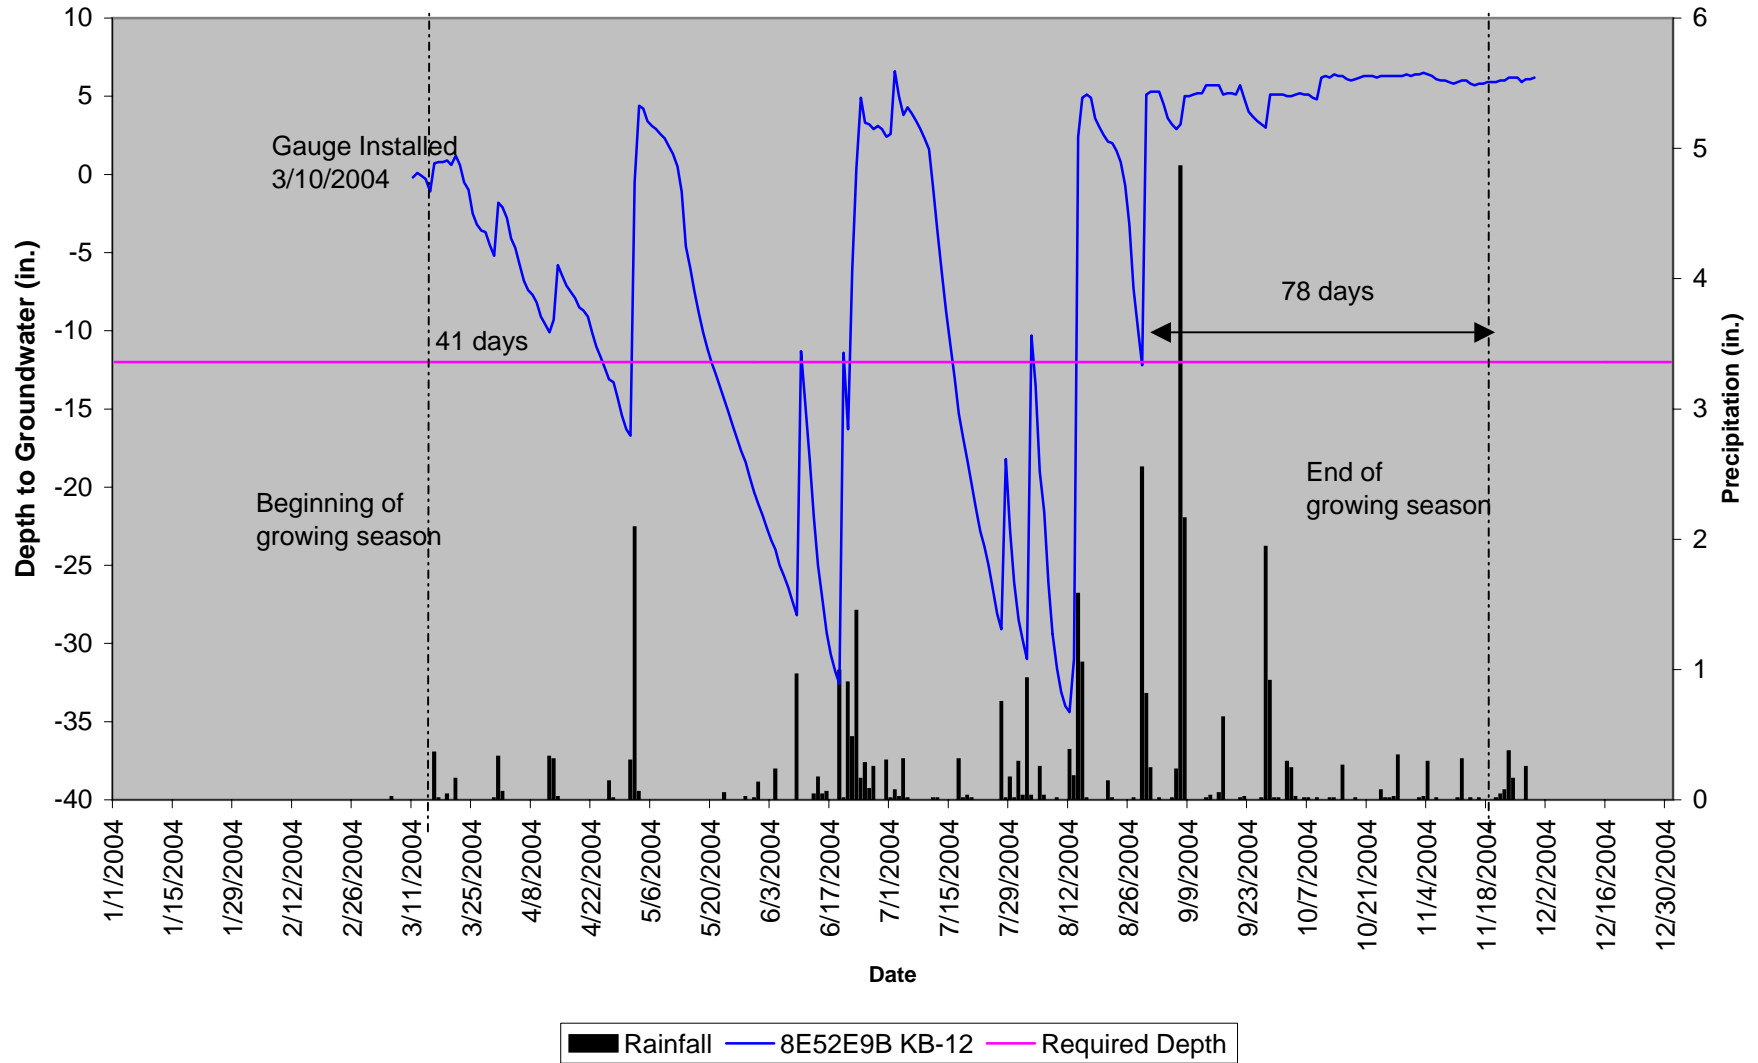

Key Branch KB-12 40" Groundwater