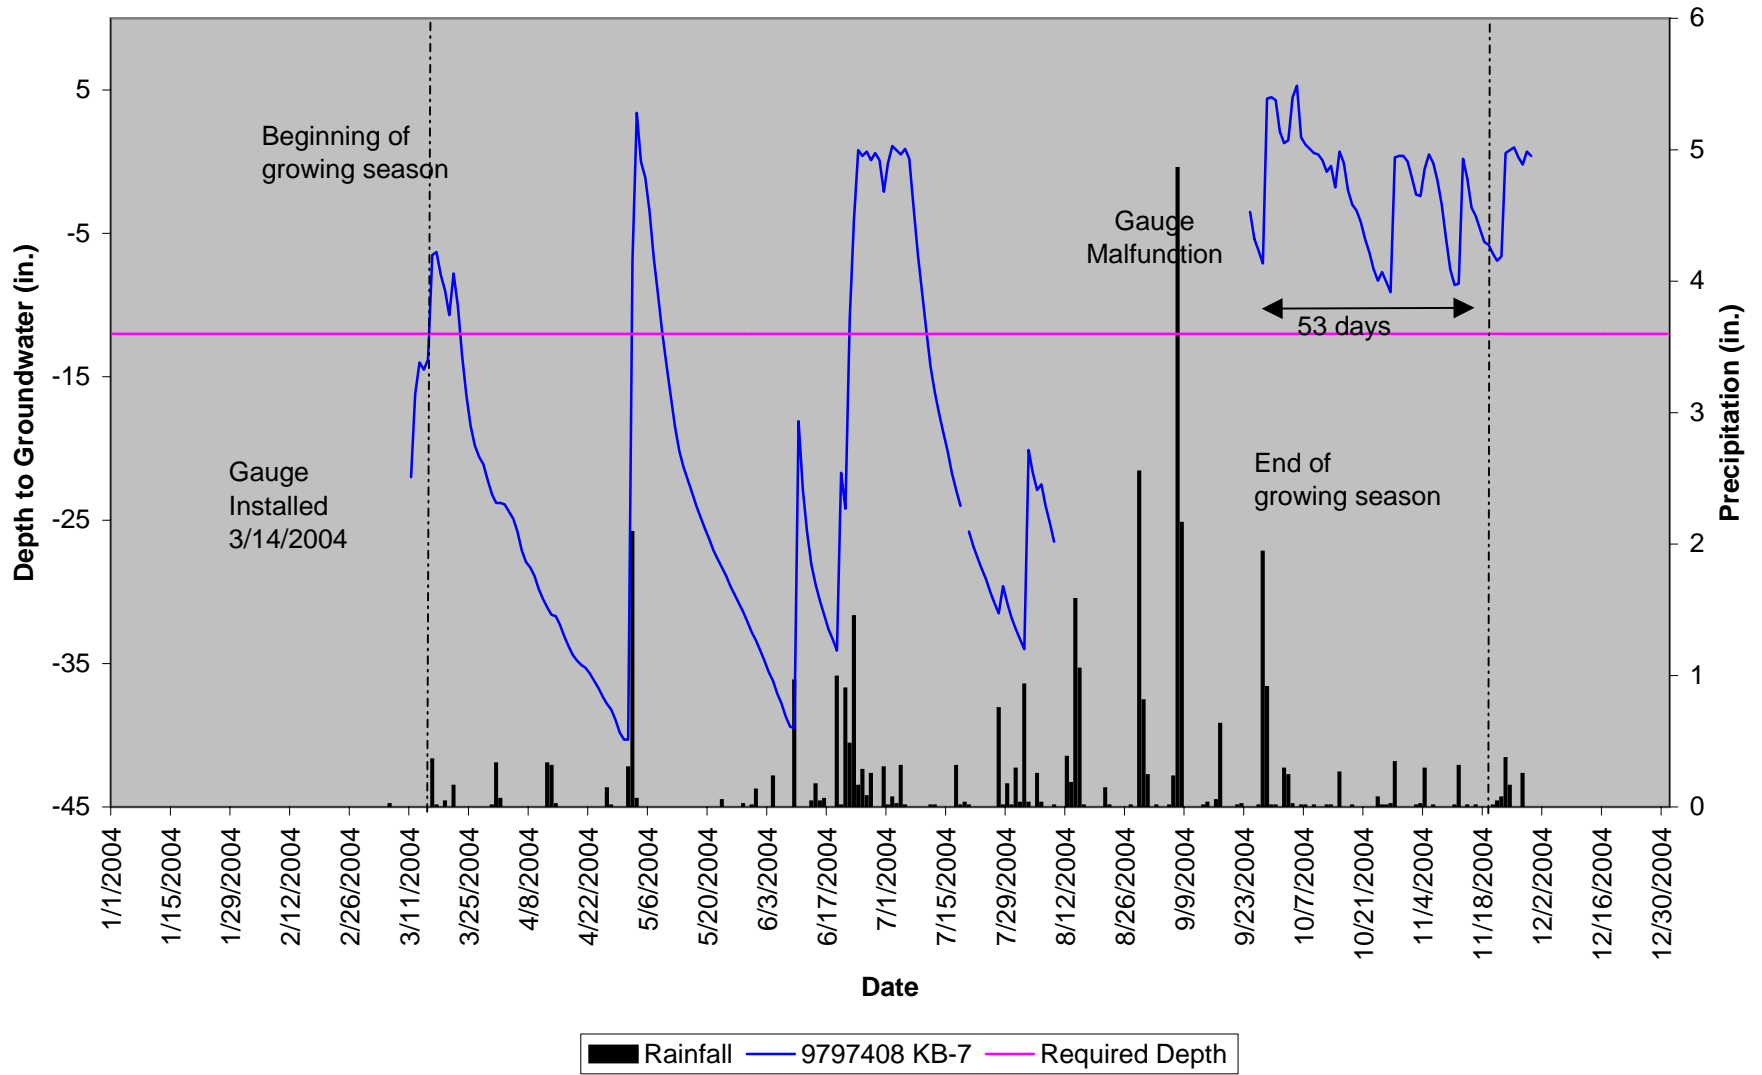

Key Branch KB-7 40" Groundwater