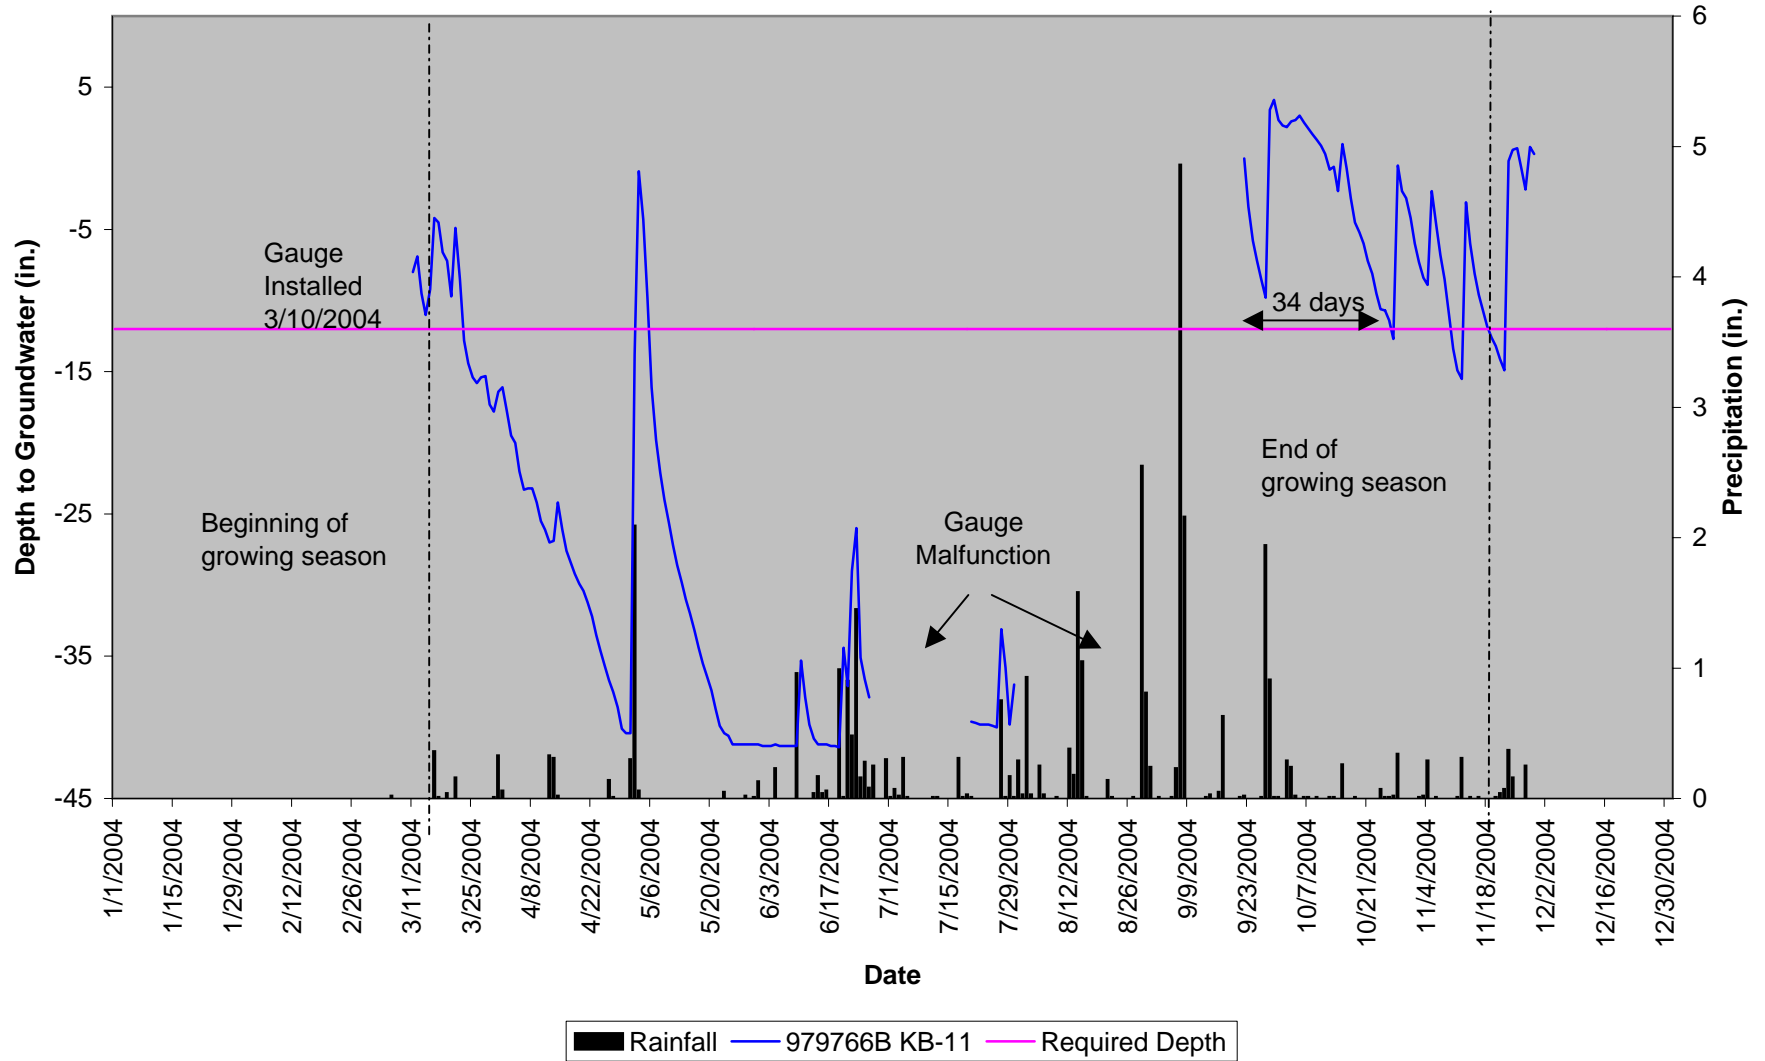

APPENDIX A

GAUGE DATA GRAPHS

GROUNDWATER GAUGE GRAPHS

KEY BRANCH

Key Branch KB-1 40" Groundwater

Key Branch KB-2 40" Groundwater

Key Branch KB-3 40" Groundwater

Key Branch KB-4 40" Groundwater

Key Branch KB-5 40" Groundwater

Key Branch KB-6 40" Groundwater

Key Branch KB-7 40" Groundwater

Key Branch KB-8 40" Groundwater

Key Branch KB-9 40" Groundwater

Key Branch KB-10 40" Groundwater

Key Branch KB-11 40" Groundwater

GROUNDWATER GAUGE GRAPHS
WETLAND REFERENCE SITE

Wetland Reference Site GW-1 40" Groundwater

Wetland Reference Site GW-2 40" Groundwater

Wetland Reference Site GW-4 40" Groundwater

Wetland Reference Site GW-5 40" Groundwater

GROUNDWATER GAUGE GRAPHS
STREAM REFERENCE SITE

Stream Reference Site GW-1 40" Groundwater

Stream Reference Site GW-2 40" Groundwater

Stream Reference Site GW-4 40" Groundwater

SURFACE WATER GRAPH

STREAM REFERENCE SITE