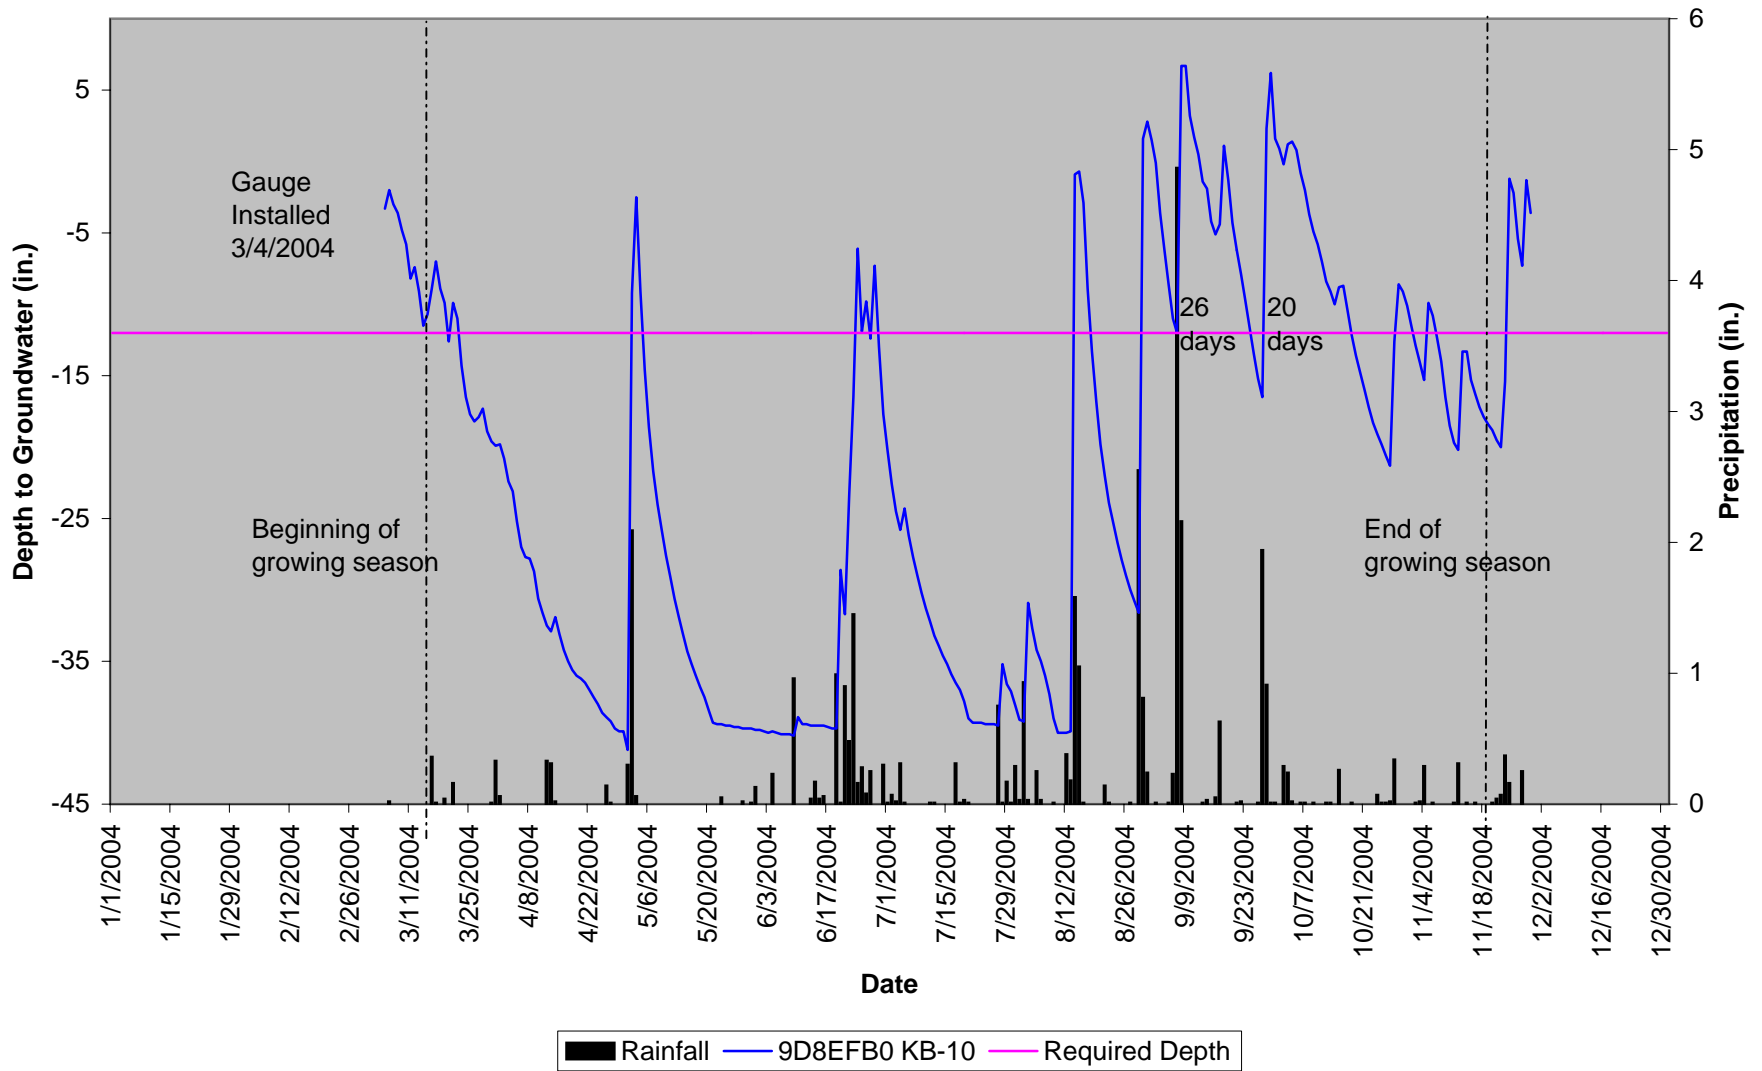

Key Branch KB-10 40" Groundwater