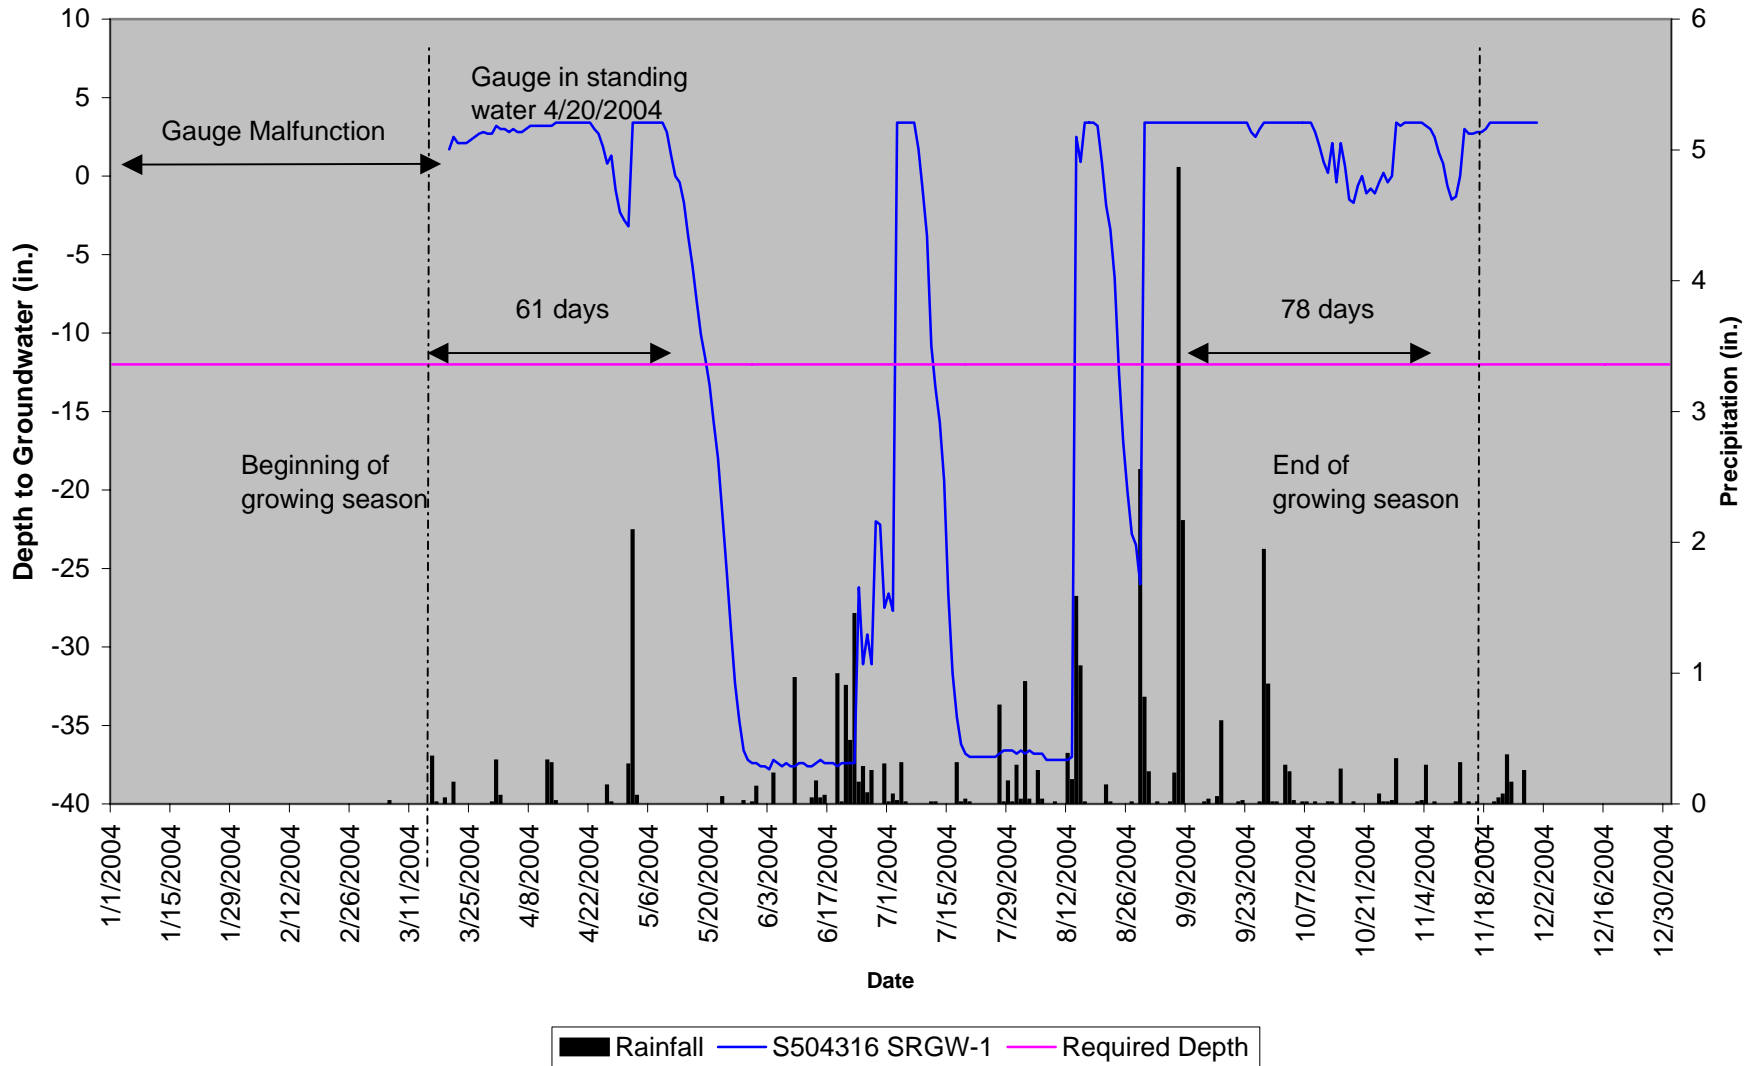

GROUNDWATER GAUGE GRAPHS
WETLAND REFERENCE SITE

Wetland Reference Site GW-1 40" Groundwater

Wetland Reference Site GW-2 40" Groundwater

Wetland Reference Site GW-4 40" Groundwater

Wetland Reference Site GW-5 40" Groundwater

GROUNDWATER GAUGE GRAPHS
STREAM REFERENCE SITE

Stream Reference Site GW-1 40" Groundwater

Stream Reference Site GW-2 40" Groundwater

Stream Reference Site GW-4 40" Groundwater

SURFACE WATER GRAPH

STREAM REFERENCE SITE

**Stream Reference Site SG-3
40" Surface Gauge**