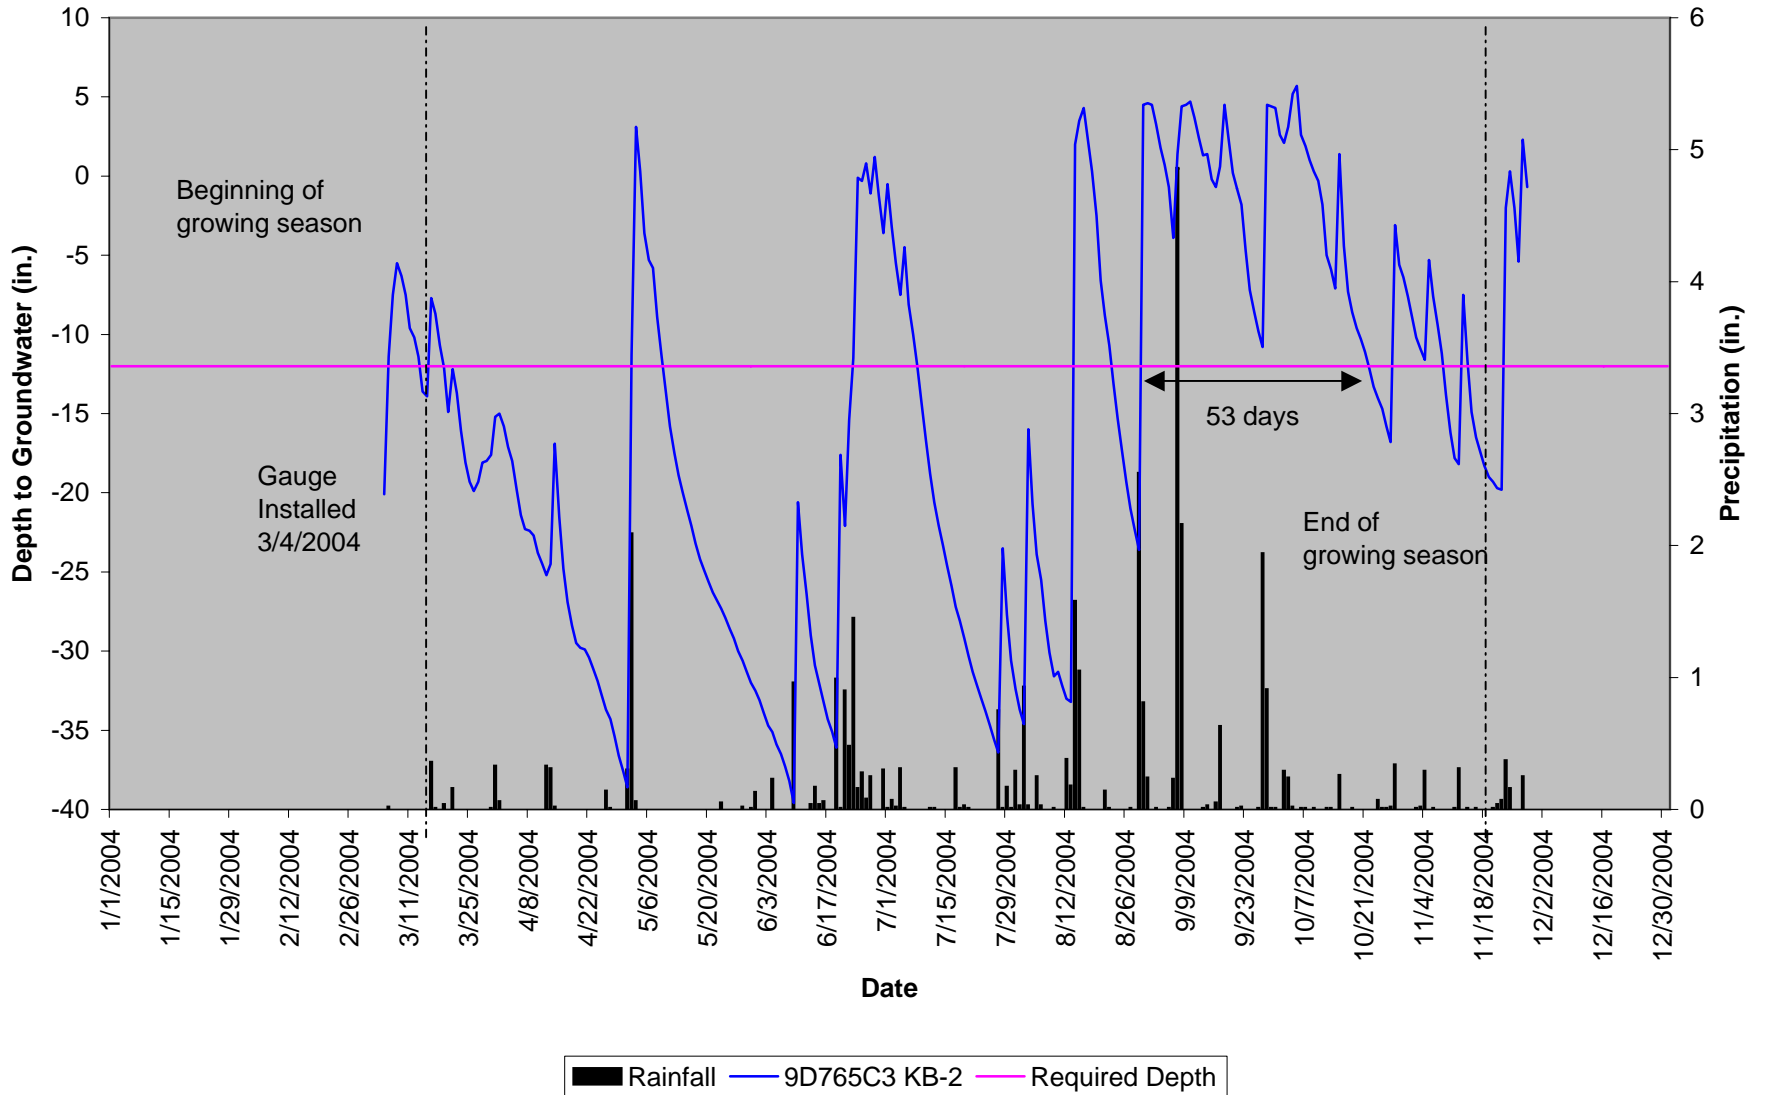

APPENDIX A

GAUGE DATA GRAPHS

GROUNDWATER GAUGE GRAPHS

KEY BRANCH

Key Branch KB-1 40" Groundwater

Key Branch KB-2 40" Groundwater

Key Branch KB-3 40" Groundwater

Key Branch KB-4 40" Groundwater

GROUNDWATER GAUGE GRAPHS
WETLAND REFERENCE SITE

Wetland Reference Site GW-1 40" Groundwater

Wetland Reference Site GW-2 40" Groundwater

Wetland Reference Site GW-4 40" Groundwater

Wetland Reference Site GW-5 40" Groundwater

GROUNDWATER GAUGE GRAPHS
STREAM REFERENCE SITE

Stream Reference Site GW-1 40" Groundwater

Stream Reference Site GW-2 40" Groundwater

Stream Reference Site GW-4 40" Groundwater

SURFACE WATER GRAPH

STREAM REFERENCE SITE

**Stream Reference Site SG-3
40" Surface Gauge**