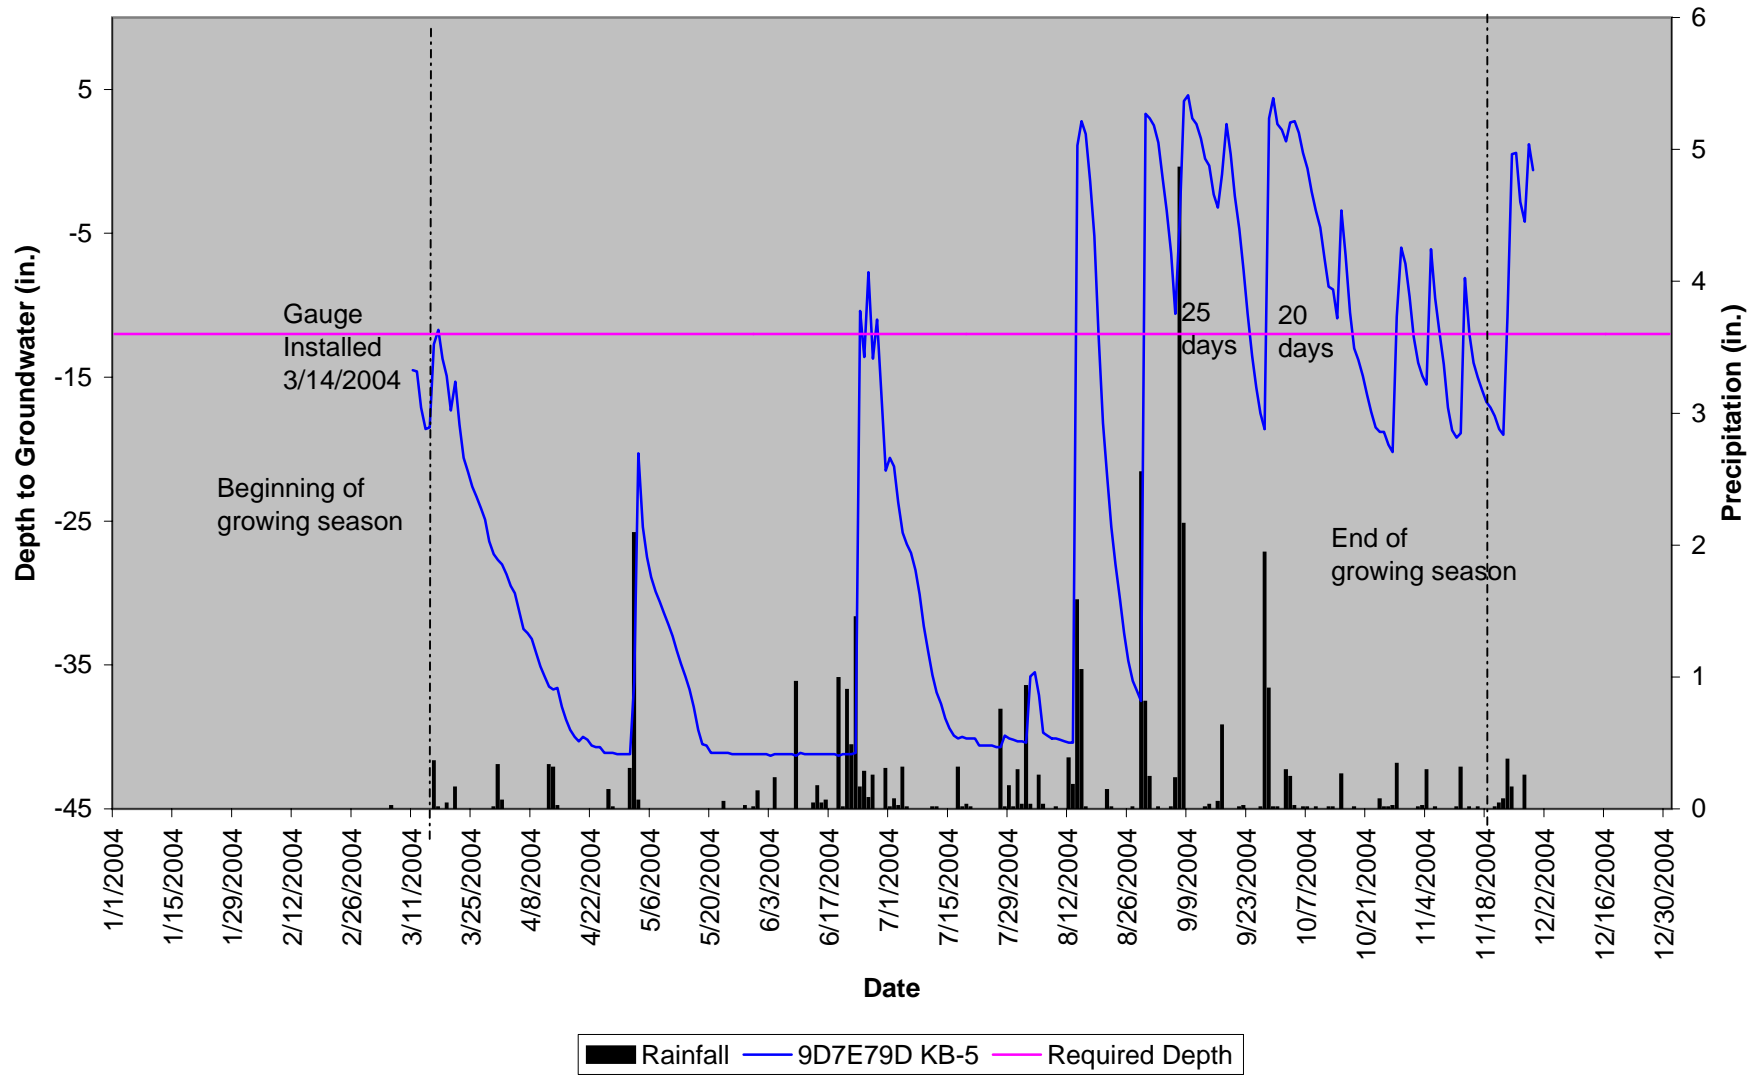

Key Branch KB-5 40" Groundwater