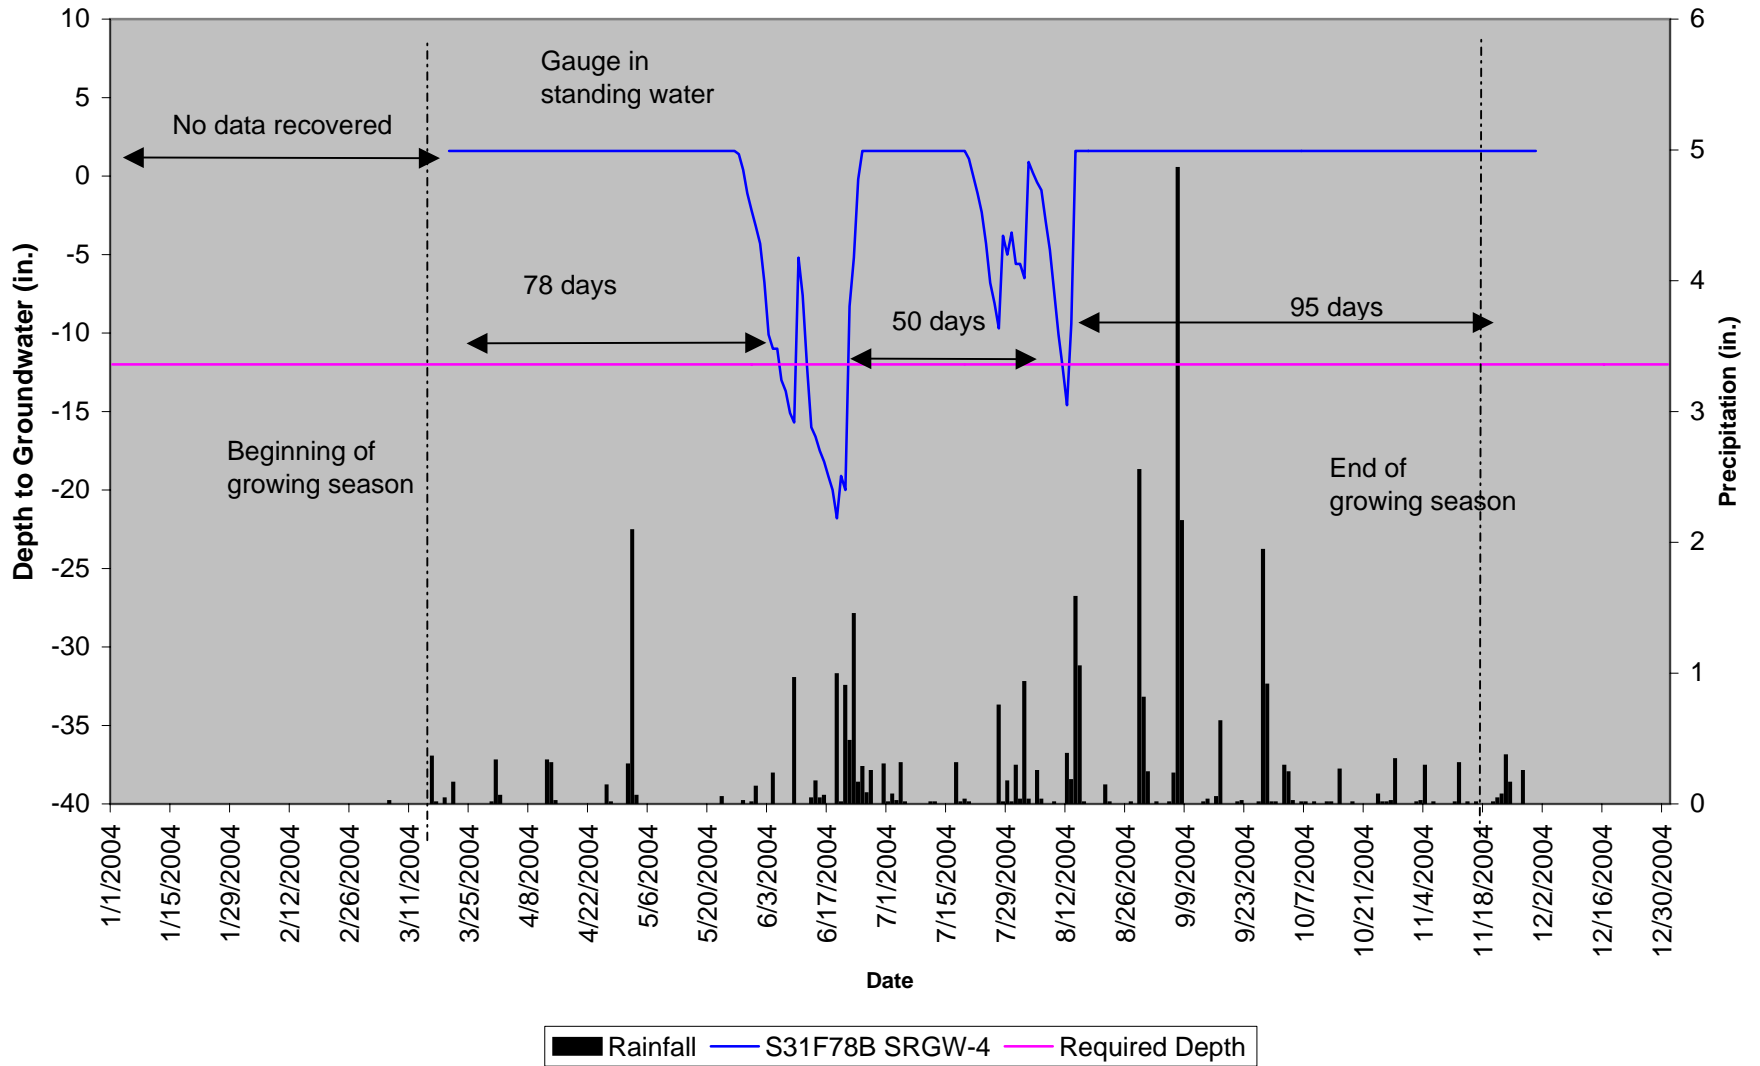

GROUNDWATER GAUGE GRAPHS
WETLAND REFERENCE SITE

Wetland Reference Site GW-1 40" Groundwater

Wetland Reference Site GW-2 40" Groundwater

Wetland Reference Site GW-4 40" Groundwater

Wetland Reference Site GW-5 40" Groundwater

GROUNDWATER GAUGE GRAPHS
STREAM REFERENCE SITE

Stream Reference Site GW-1 40" Groundwater

Stream Reference Site GW-2 40" Groundwater

Stream Reference Site GW-4 40" Groundwater

SURFACE WATER GRAPH

STREAM REFERENCE SITE

**Stream Reference Site SG-3
40" Surface Gauge**