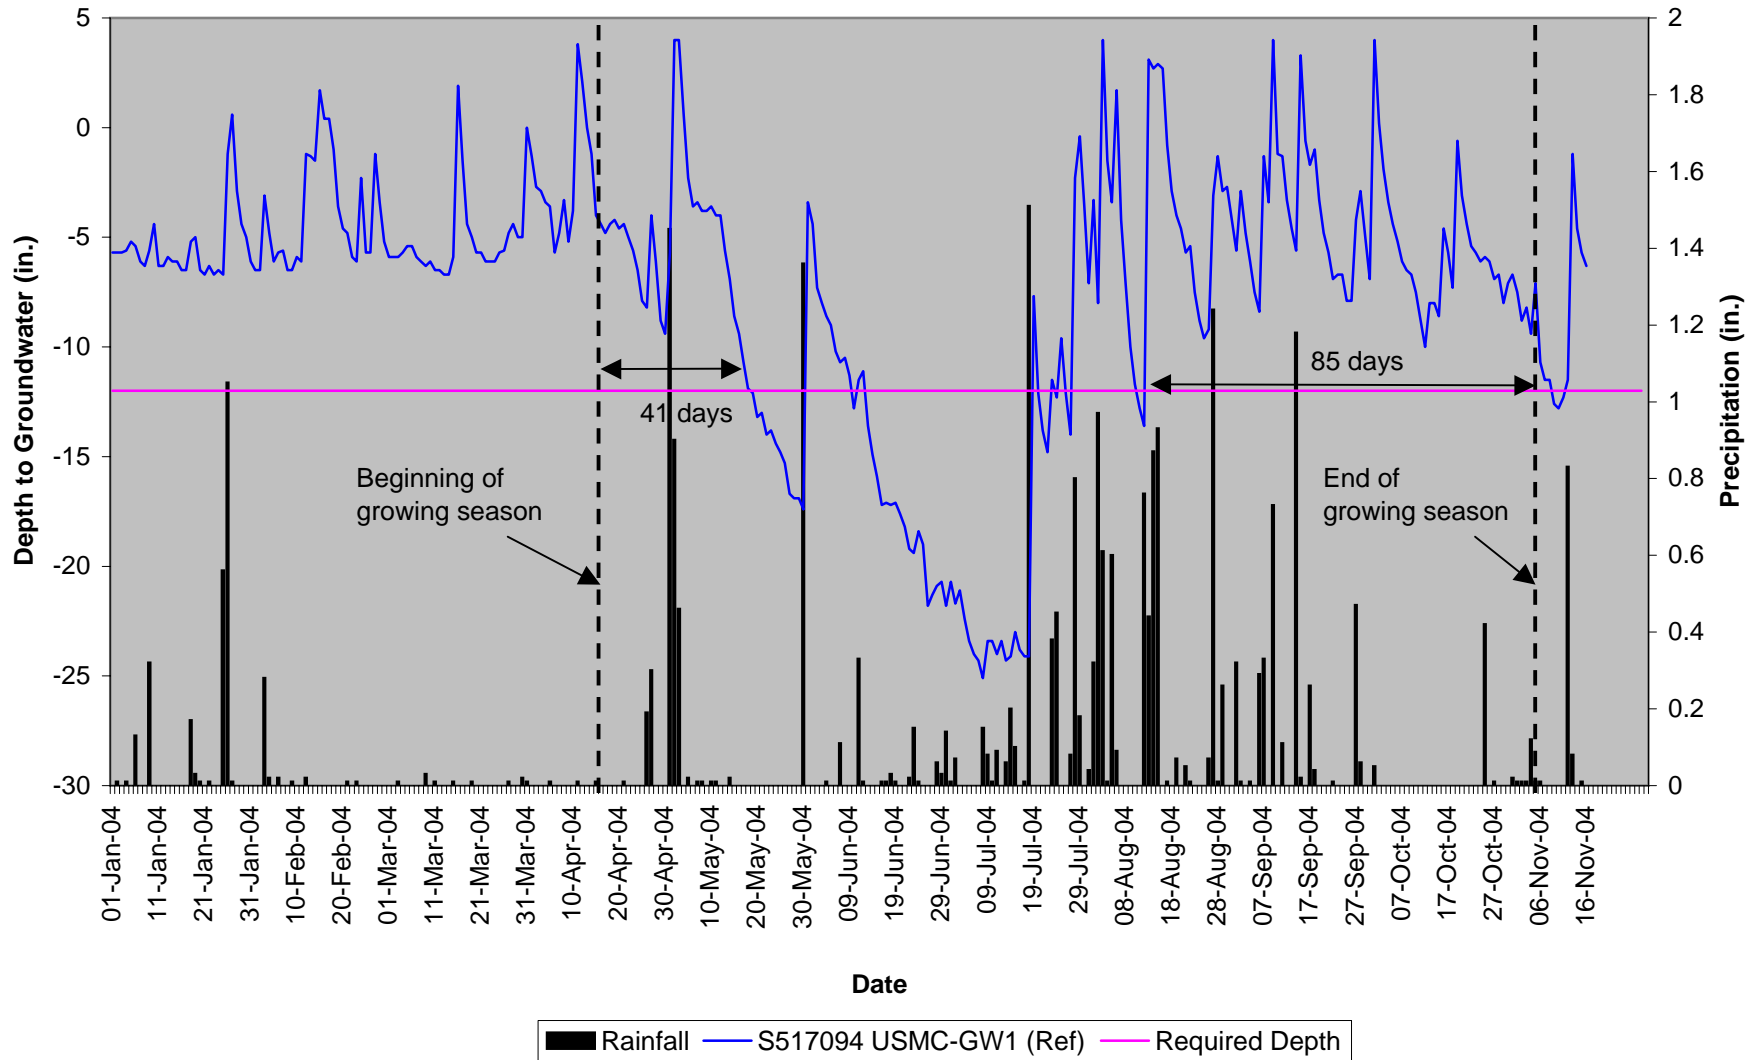

GROUNDWATER GAUGES

USMC-GW1
Reference
40" Groundwater

USMC-GW2 40" Groundwater

SURFACE WATER GAUGES

USMC-SG1 Tide Gauge

**USMC-SG2
Surface Gauge**

**USMC-SG3
Surface Gauge**

USMC-SG4 Reference Surface Gauge

**USMC-SG5
Surface Gauge**

USMC-SG6 Reference Surface Gauge