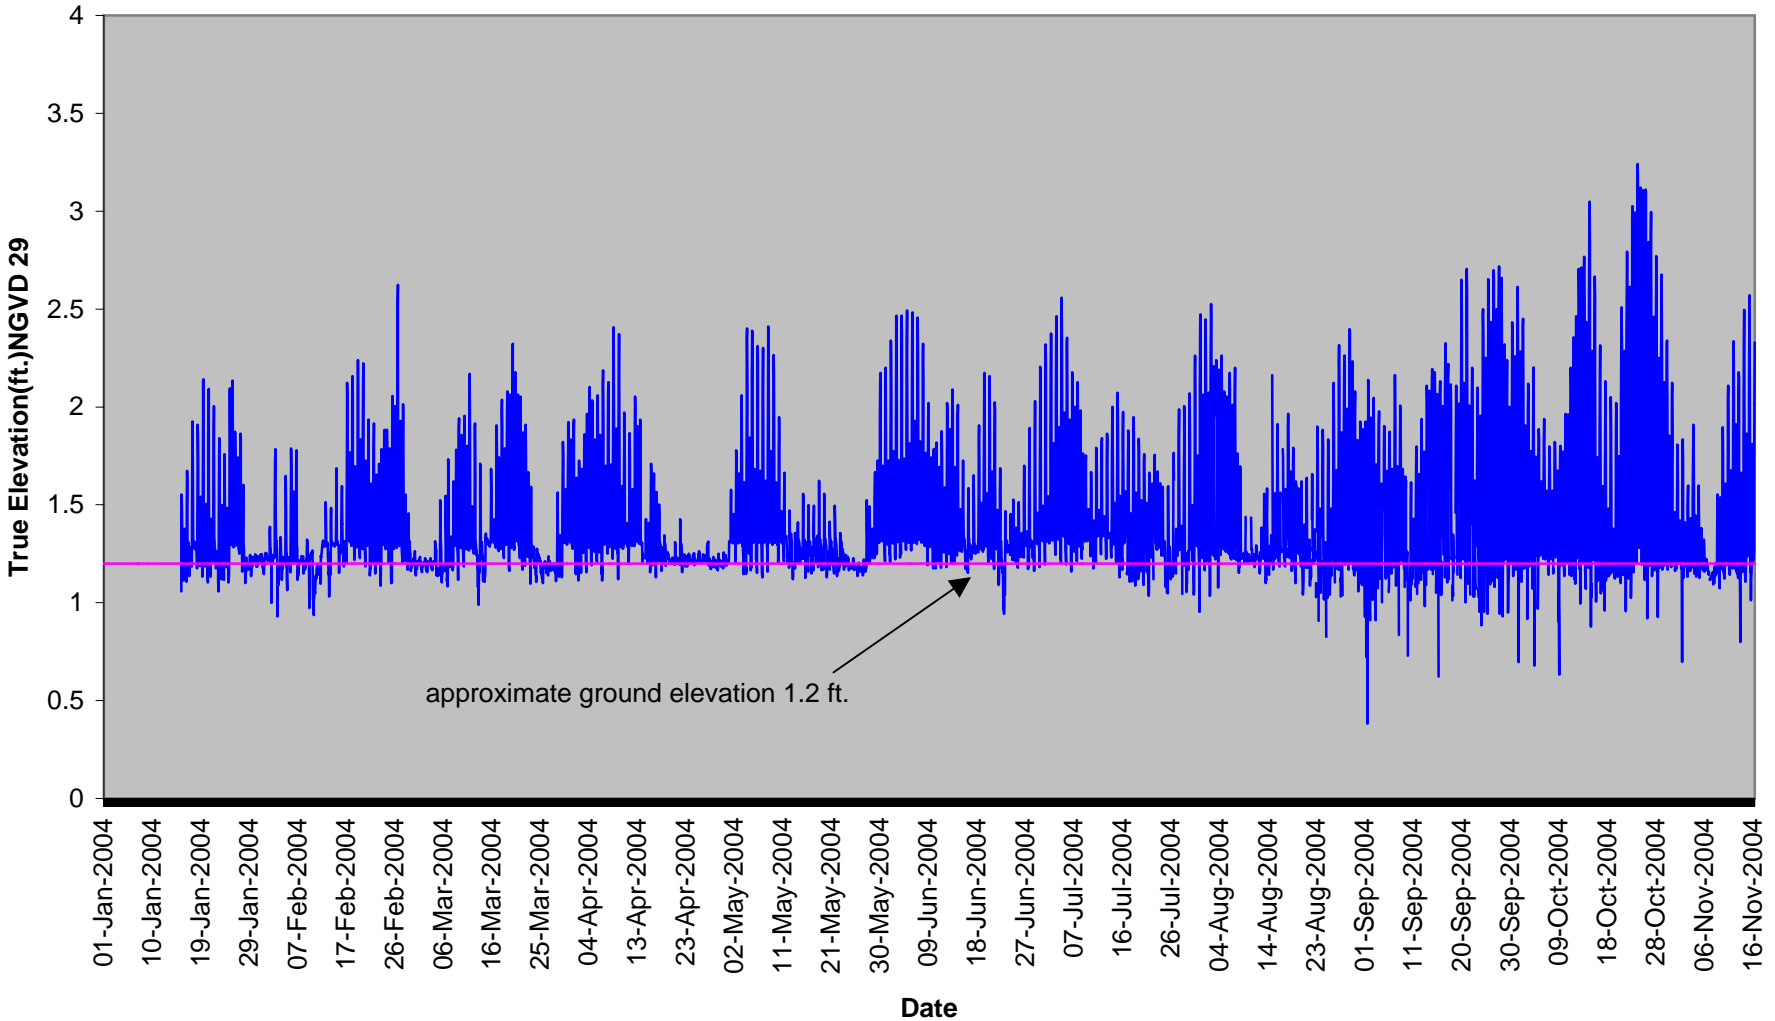

GROUNDWATER GAUGES

USMC-GW1
Reference
40" Groundwater

USMC-GW2 40" Groundwater

SURFACE WATER GAUGES

USMC-SG1 Tide Gauge

**USMC-SG2
Surface Gauge**

**USMC-SG3
Surface Gauge**

USMC-SG4 Reference Surface Gauge

**USMC-SG5
Surface Gauge**

USMC-SG6 Reference Surface Gauge