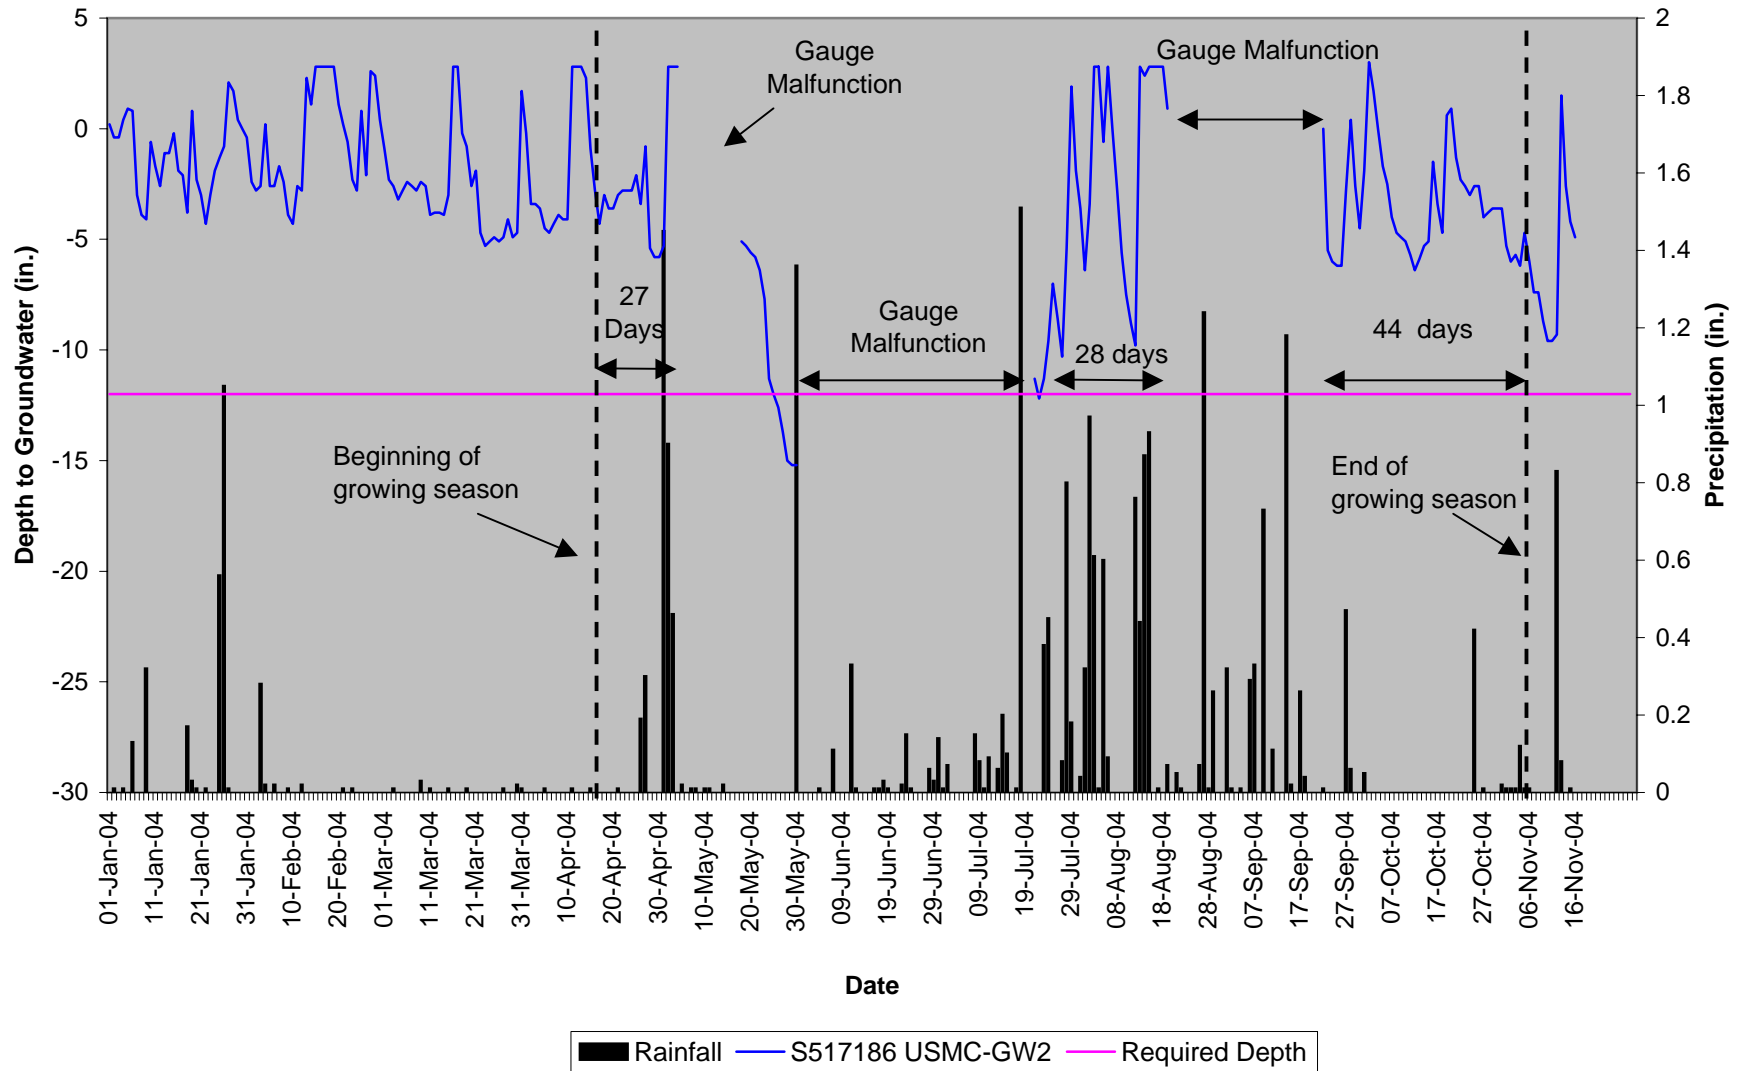

GROUNDWATER GAUGES

USMC-GW1
Reference
40" Groundwater

USMC-GW2 40" Groundwater

SURFACE WATER GAUGES

USMC-SG1 Tide Gauge

**USMC-SG2
Surface Gauge**

**USMC-SG3
Surface Gauge**

USMC-SG4 Reference Surface Gauge

**USMC-SG5
Surface Gauge**

USMC-SG6 Reference Surface Gauge