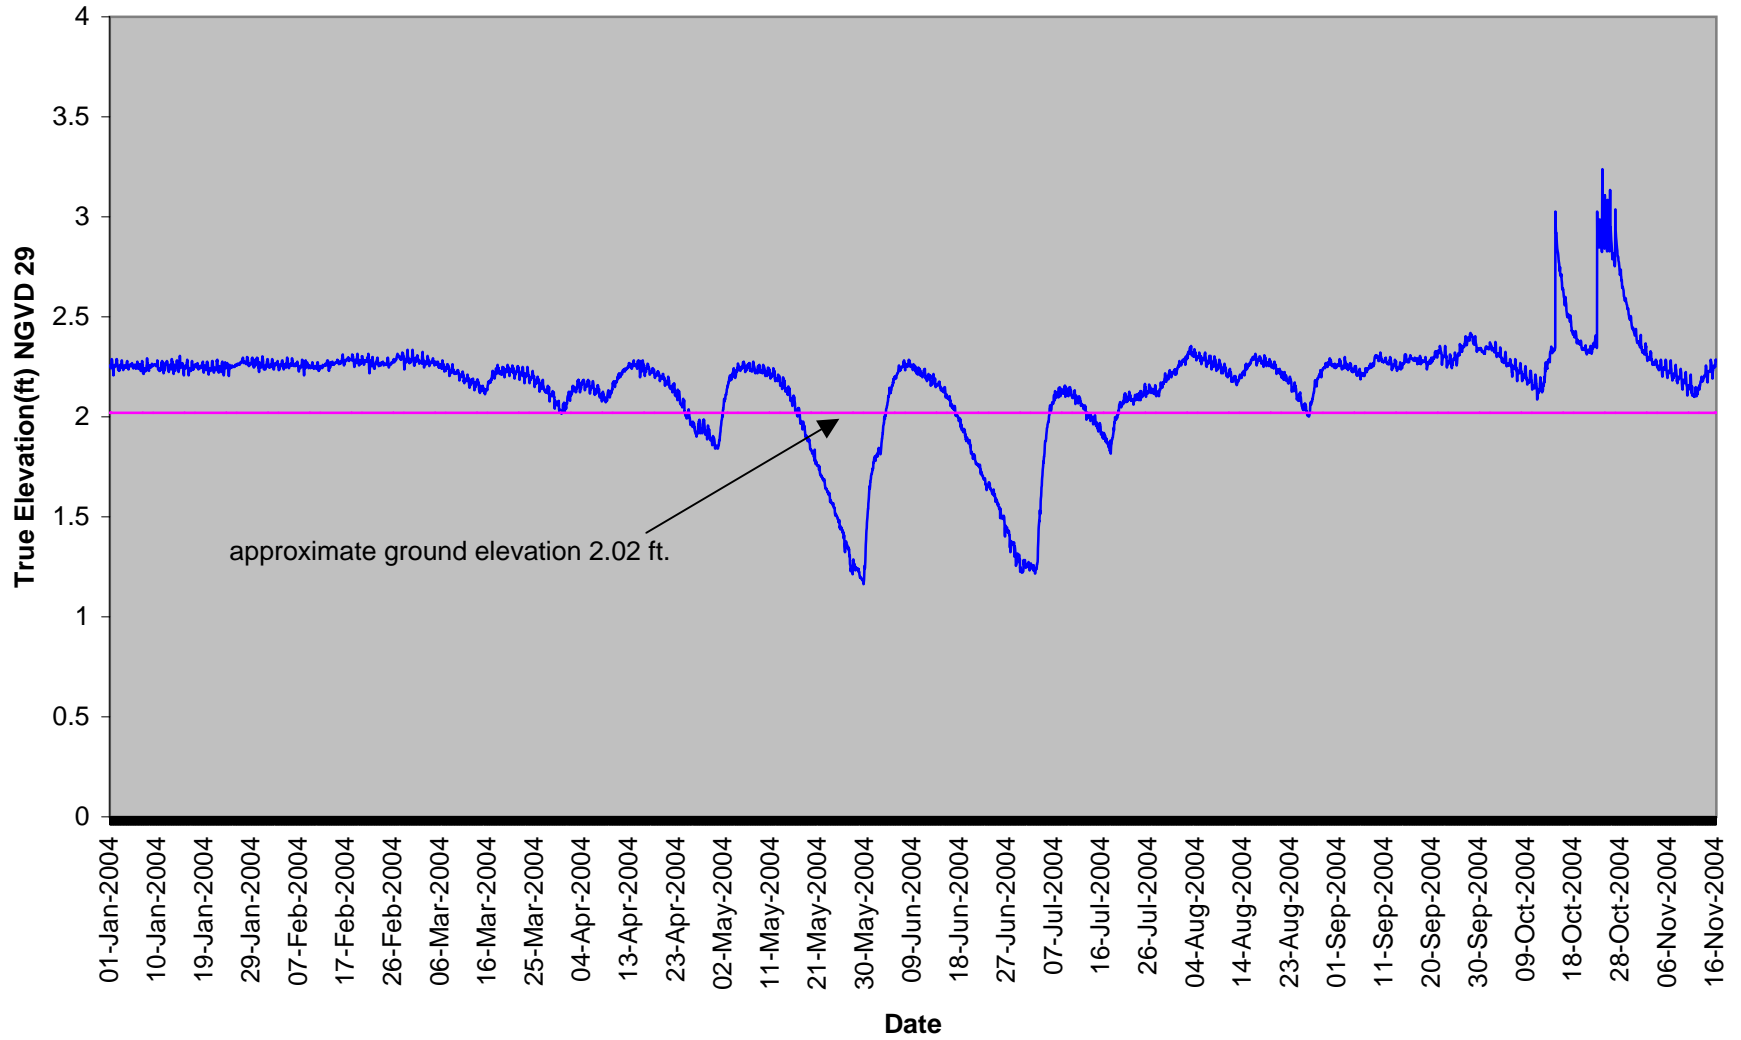

GROUNDWATER GAUGES

USMC-GW1
Reference
40" Groundwater

USMC-GW2 40" Groundwater

SURFACE WATER GAUGES

USMC-SG1 Tide Gauge

**USMC-SG2
Surface Gauge**

**USMC-SG3
Surface Gauge**

USMC-SG4 Reference Surface Gauge

**USMC-SG5
Surface Gauge**

USMC-SG6 Reference Surface Gauge