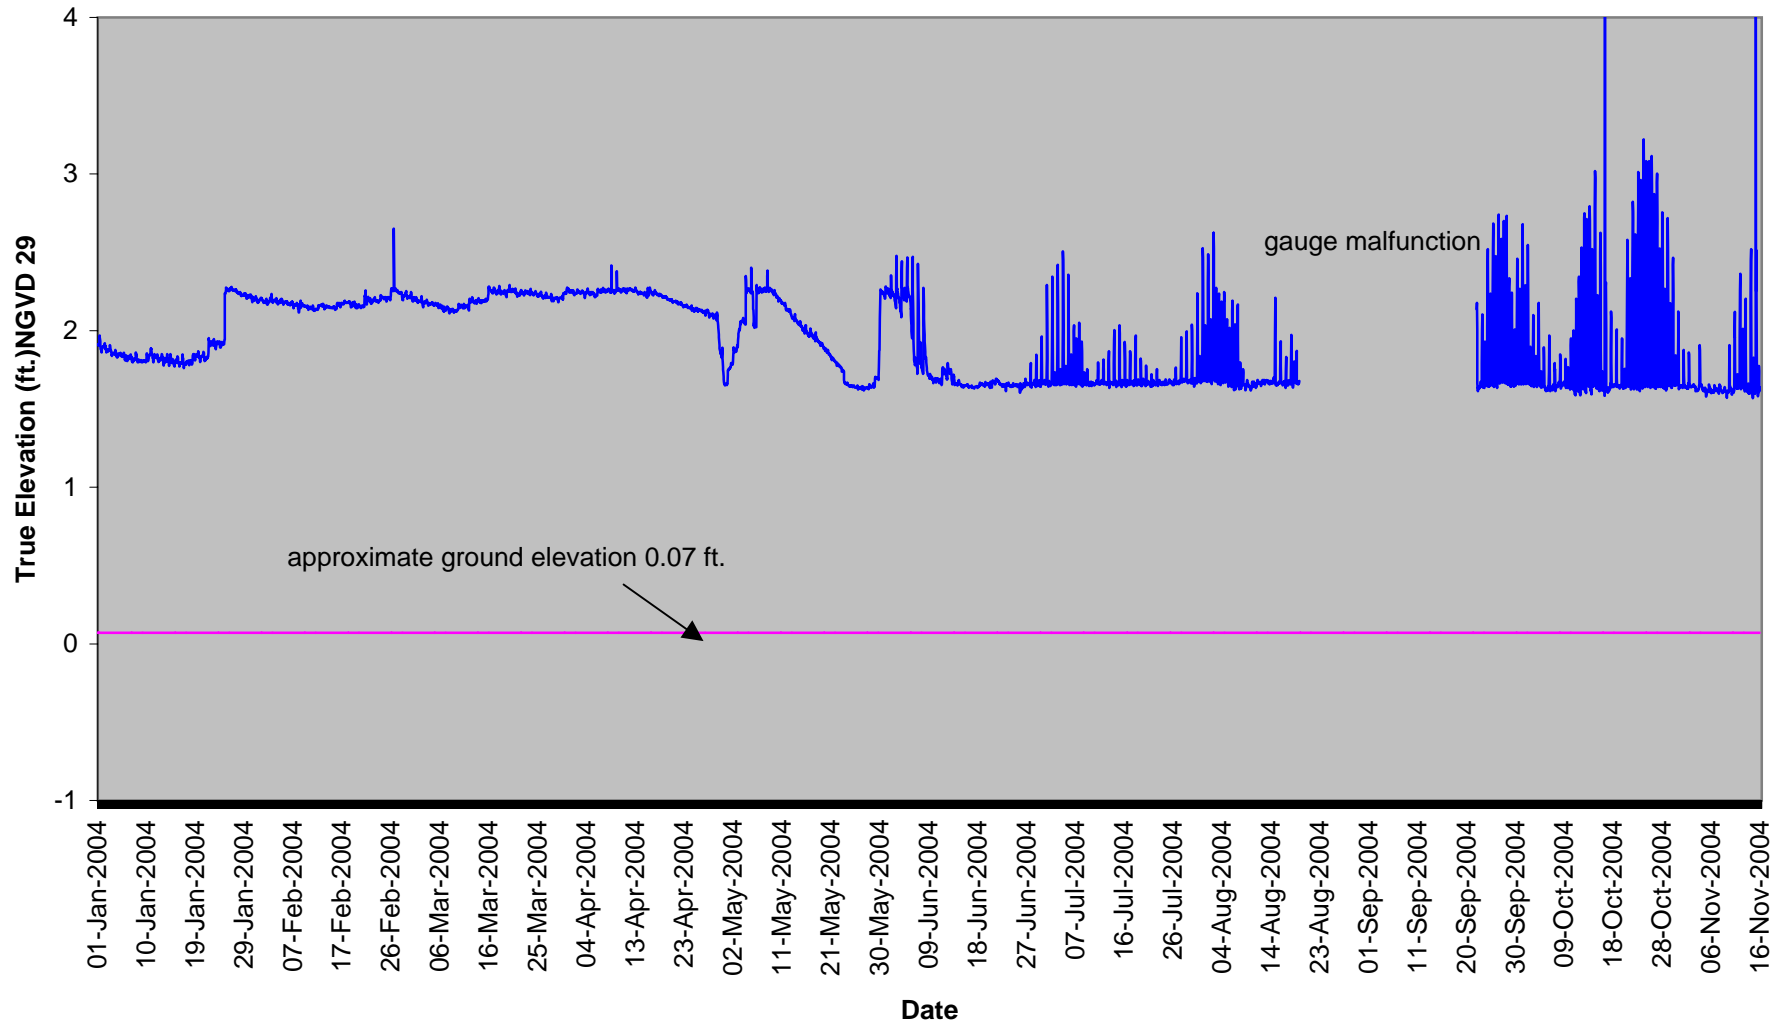

GROUNDWATER GAUGES

USMC-GW1
Reference
40" Groundwater

USMC-GW2 40" Groundwater

SURFACE WATER GAUGES

USMC-SG1 Tide Gauge

**USMC-SG2
Surface Gauge**

**USMC-SG3
Surface Gauge**

USMC-SG4 Reference Surface Gauge

**USMC-SG5
Surface Gauge**

USMC-SG6 Reference Surface Gauge