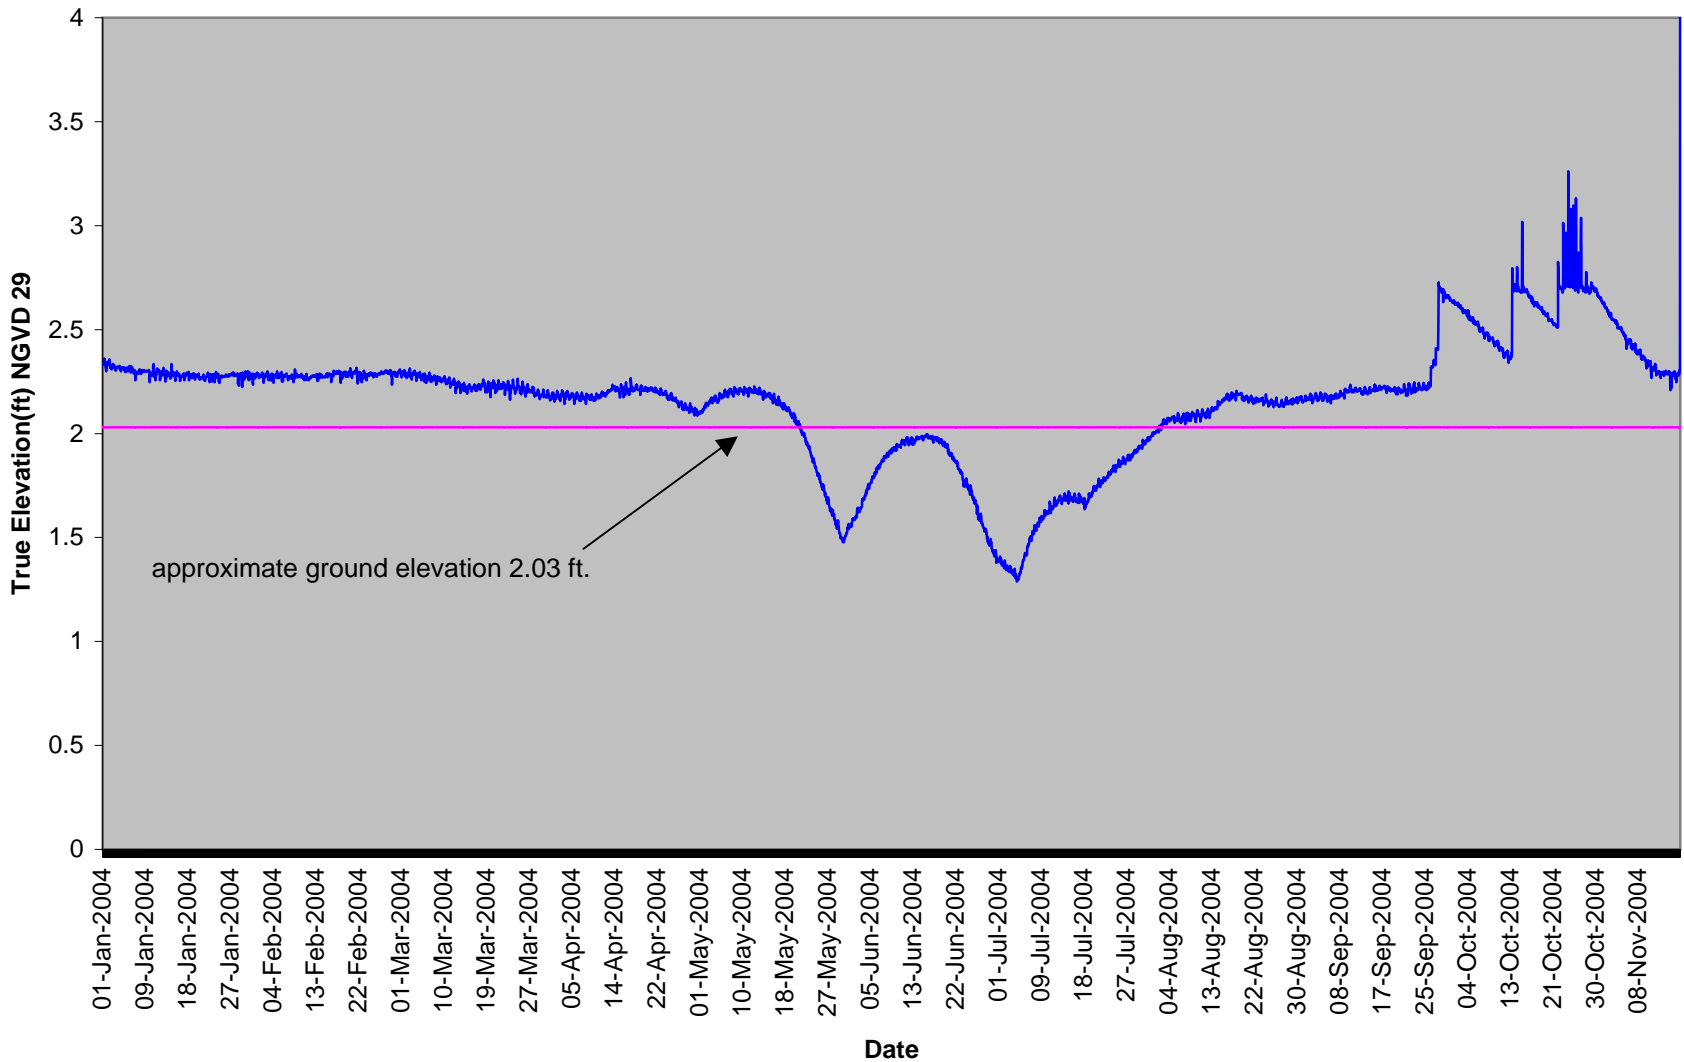

GROUNDWATER GAUGES

USMC-GW1
Reference
40" Groundwater

USMC-GW2 40" Groundwater

SURFACE WATER GAUGES

USMC-SG1 Tide Gauge

**USMC-SG2
Surface Gauge**

**USMC-SG3
Surface Gauge**

USMC-SG4 Reference Surface Gauge

**USMC-SG5
Surface Gauge**

USMC-SG6 Reference Surface Gauge