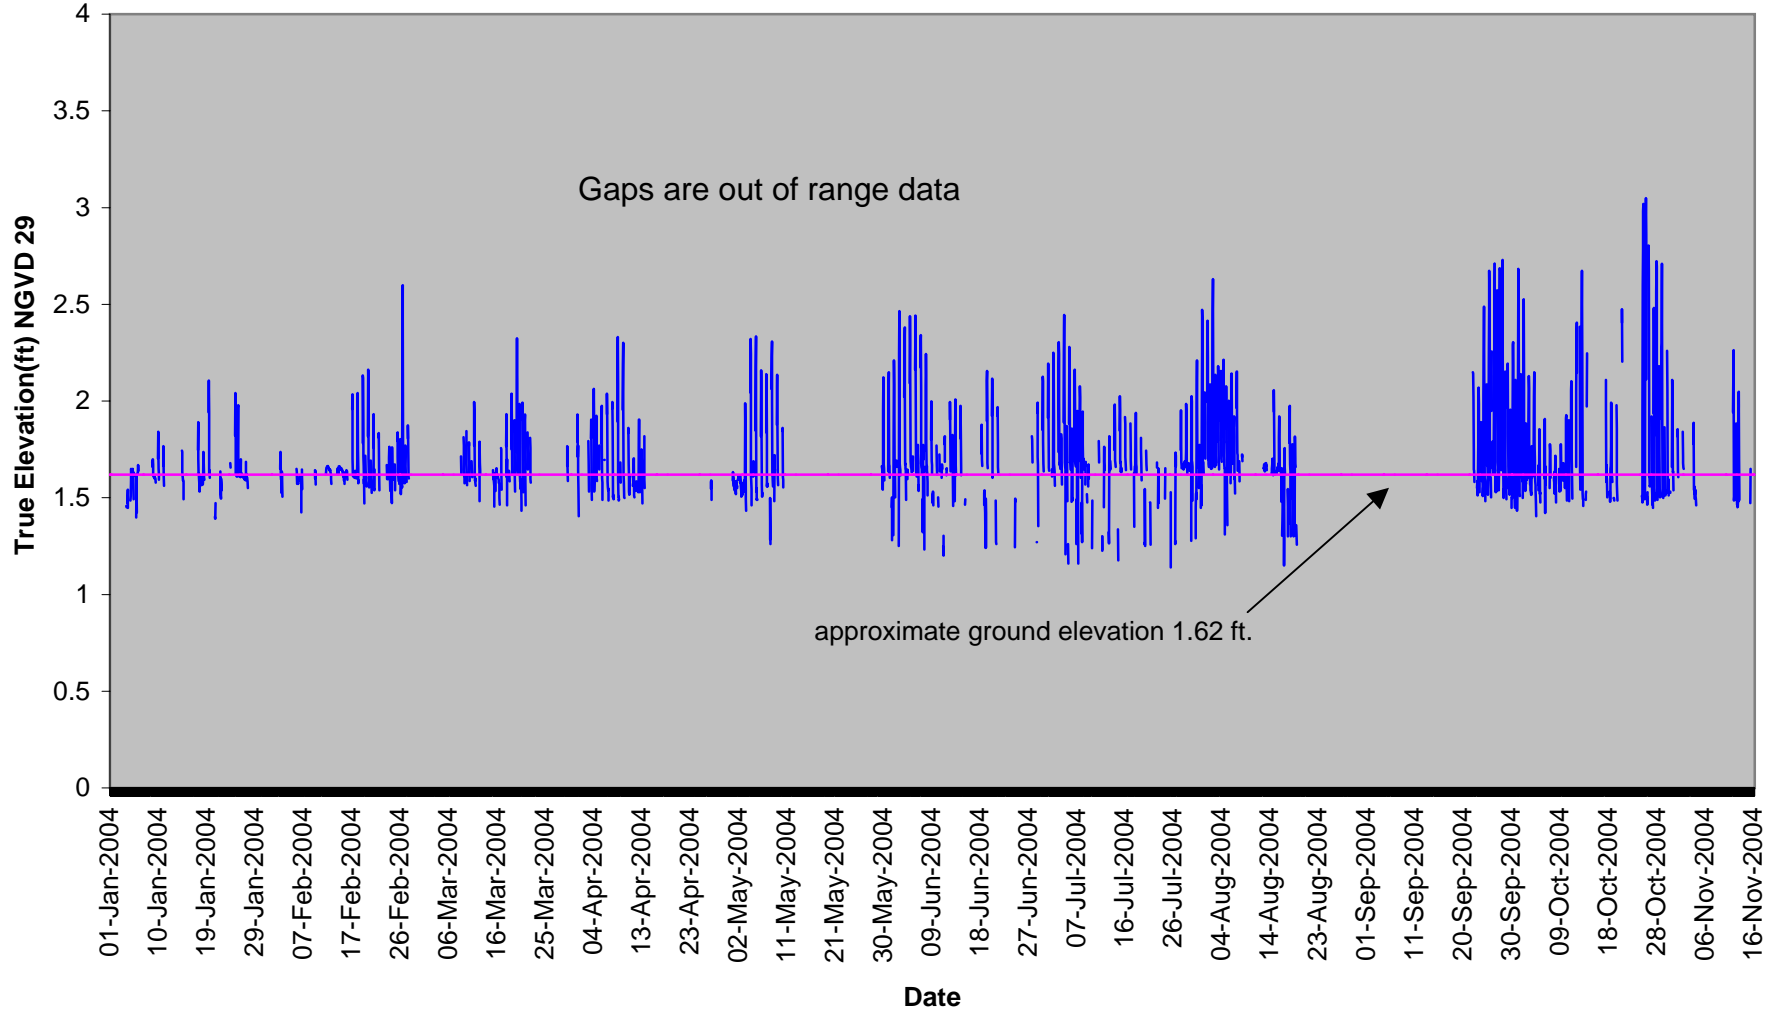

GROUNDWATER GAUGES

USMC-GW1
Reference
40" Groundwater

USMC-GW2 40" Groundwater

SURFACE WATER GAUGES

USMC-SG1 Tide Gauge

**USMC-SG2
Surface Gauge**

**USMC-SG3
Surface Gauge**

USMC-SG4 Reference Surface Gauge

**USMC-SG5
Surface Gauge**

USMC-SG6 Reference Surface Gauge