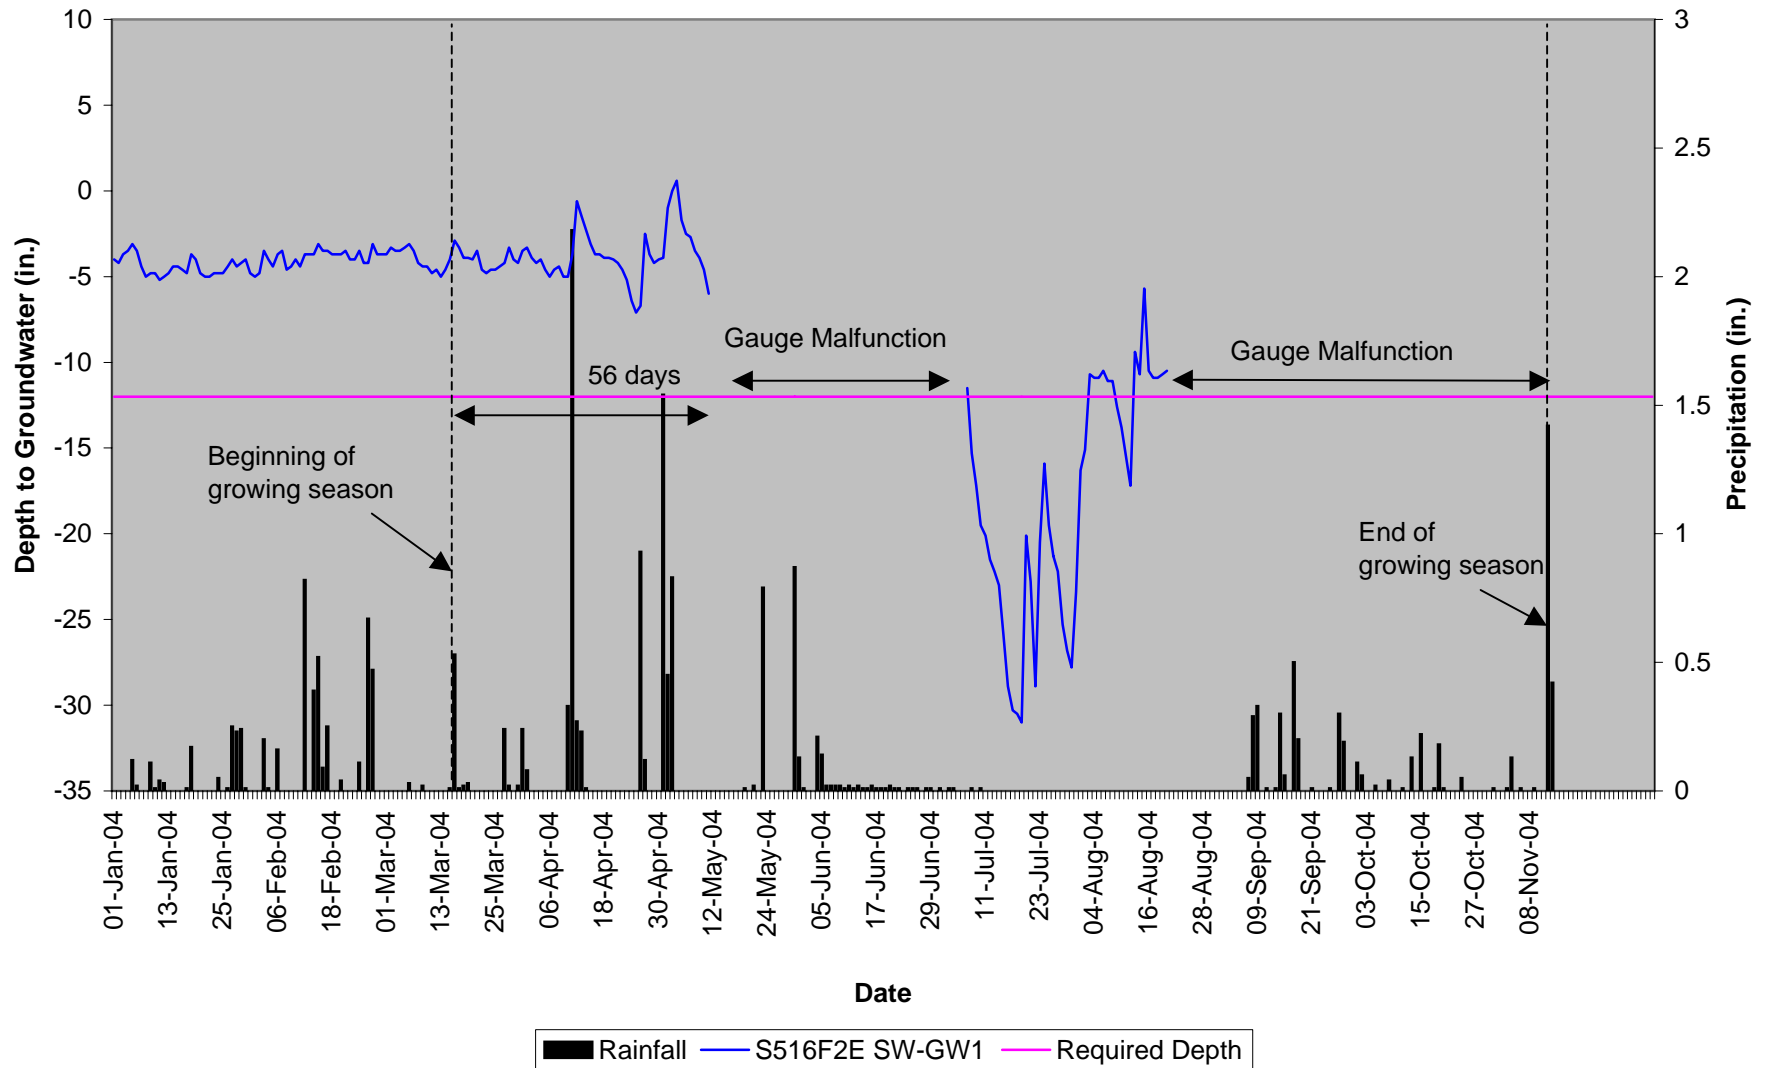

GROUNDWATER GAUGES

Southwest Creek SW-GW1 40" Groundwater

Southwest Creek SW-GW2 40" Groundwater

SURFACE WATER GAUGES

**Southwest Creek SW-SG1
40" Surface Gauge**

**Southwest Creek Reference SW-SG2
40" Surface Gauge**