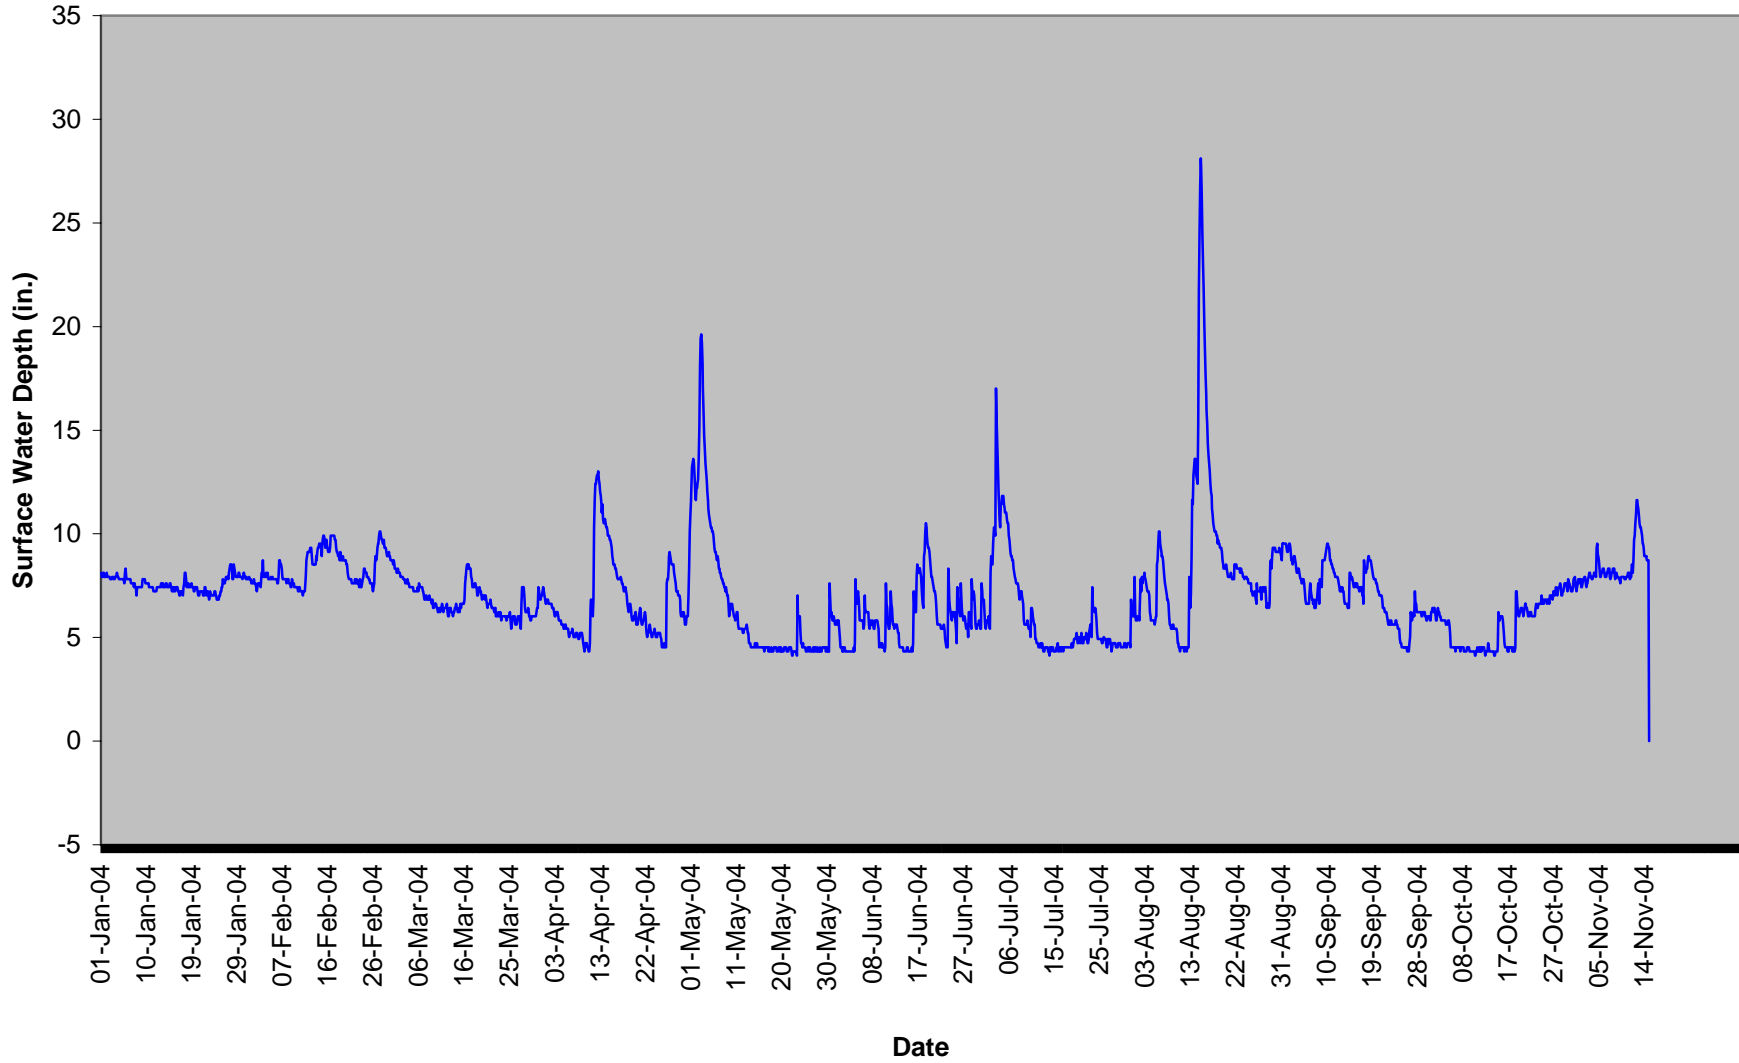

GROUNDWATER GAUGES

Southwest Creek SW-GW1 40" Groundwater

Southwest Creek SW-GW2 40" Groundwater

SURFACE WATER GAUGES

**Southwest Creek SW-SG1
40" Surface Gauge**

**Southwest Creek Reference SW-SG2
40" Surface Gauge**