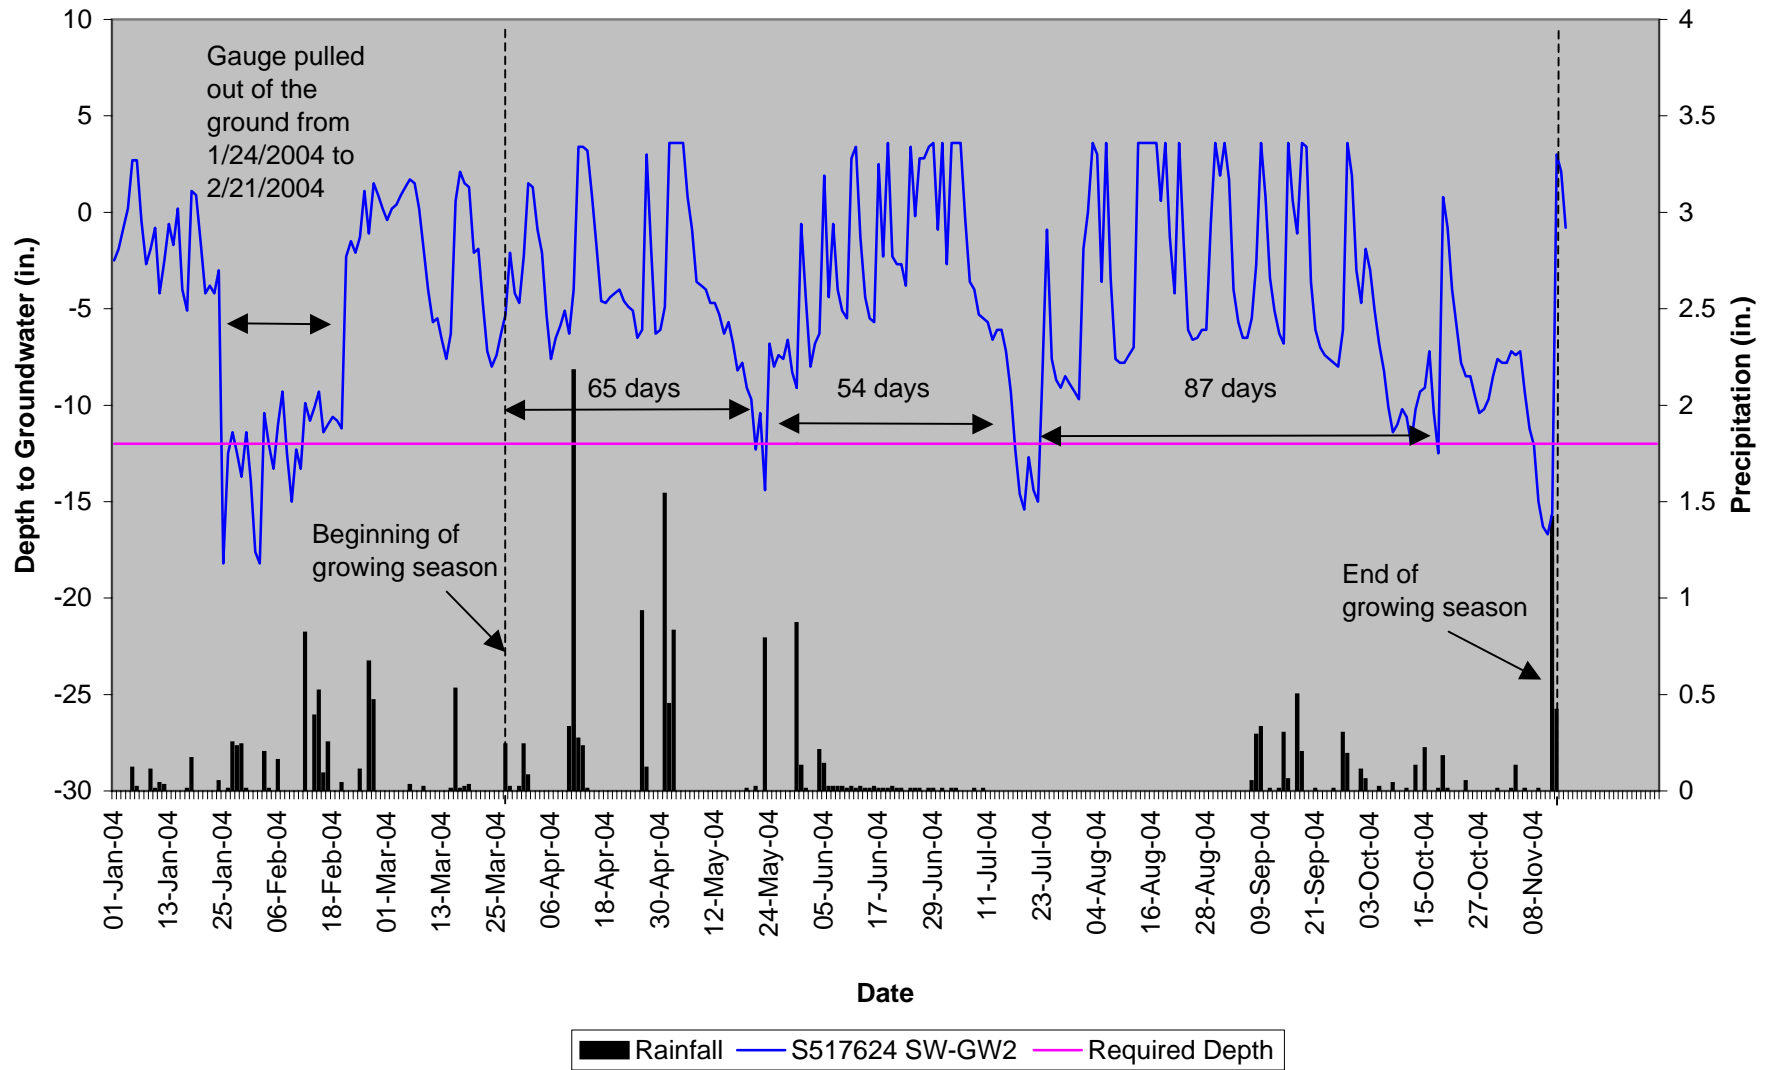

GROUNDWATER GAUGES

Southwest Creek SW-GW1 40" Groundwater

Southwest Creek SW-GW2 40" Groundwater

SURFACE WATER GAUGES

**Southwest Creek SW-SG1
40" Surface Gauge**

**Southwest Creek Reference SW-SG2
40" Surface Gauge**