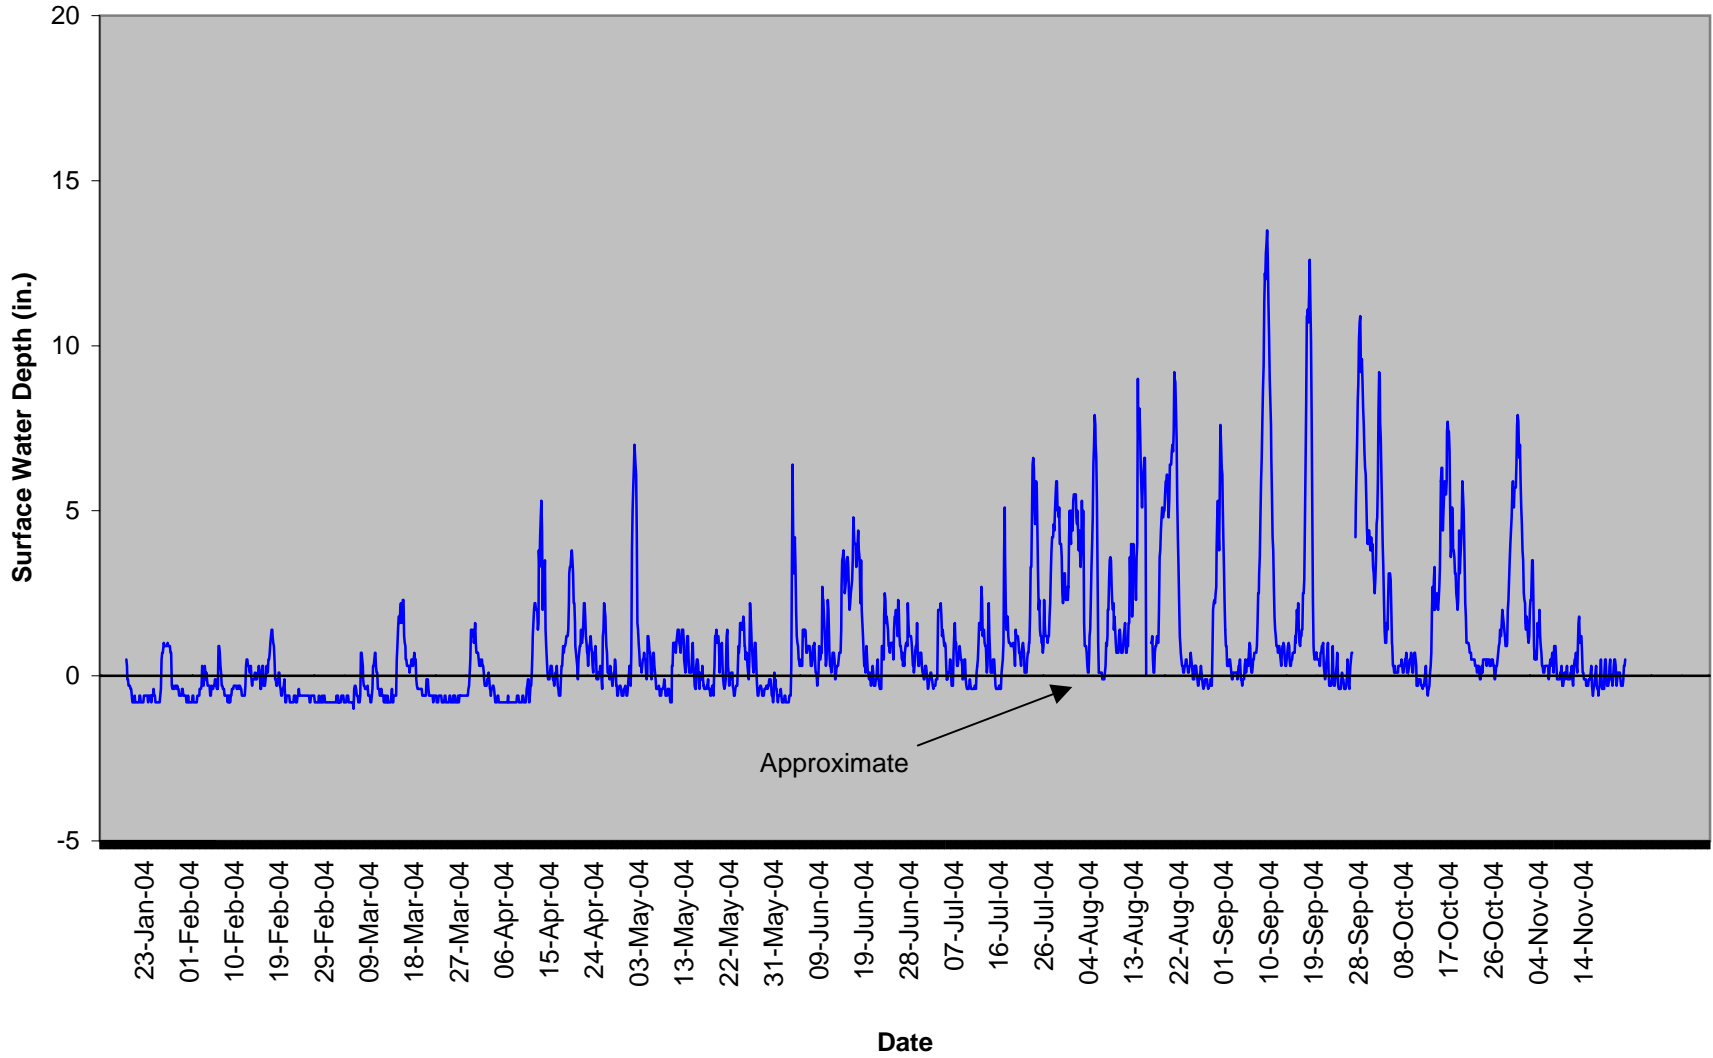

Ballance Farm BFSG-1 40" Surface Gauge

**Ballance Farm BFSG-2
40" Surface Gauge**

**Ballance Farm BFSG-3
40" Surface Gauge**

**Ballance Farm BFSG-5
40" Surface Gauge**

Ballance Farm BFSG-7 40" Surface Gauge

**Ballance Farm BFSG-8
40" Surface Gauge**

**Ballance Farm BFSG-9
40" Surface Gauge**

**Ballance Farm BFSG-11
40" Surface Gauge**

**Ballance Farm BFSG-12
40" Surface Gauge**

**Ballance Farm BFSG-13
40" Surface Gauge**

**Ballance Farm BFSG-14
40" Surface Gauge**

**Ballance Farm BFSG-15
40" Surface Gauge**