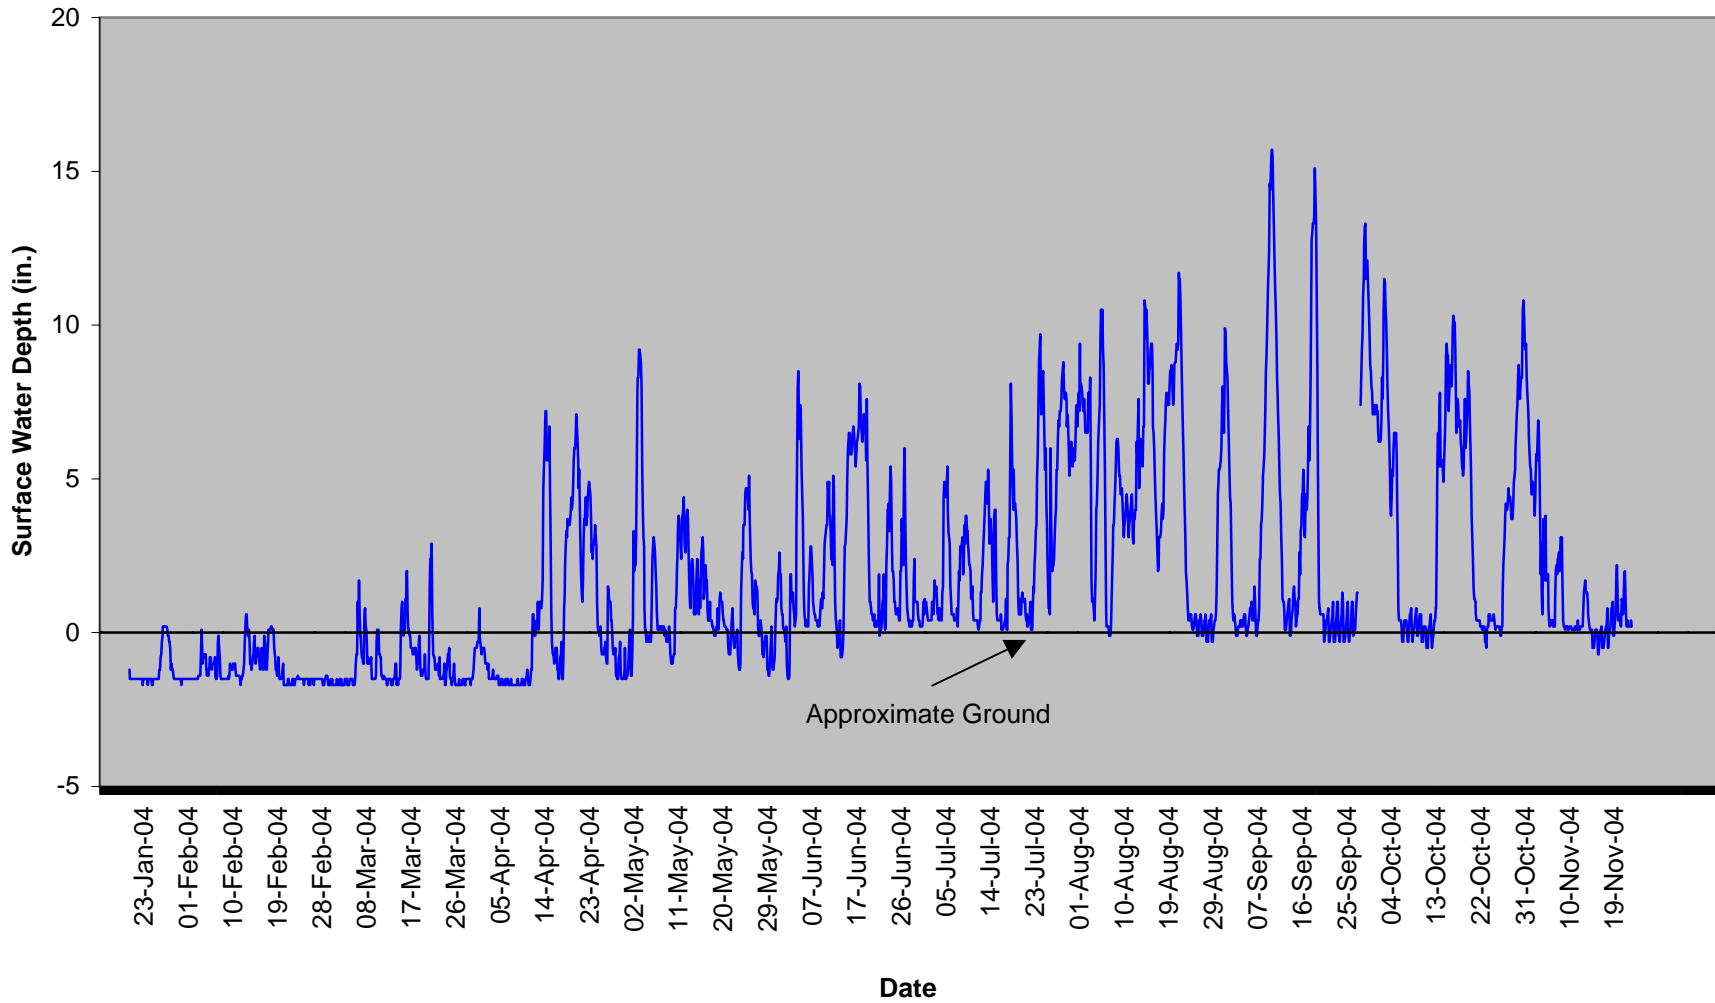

Ballance Farm BFSG-1 40" Surface Gauge

**Ballance Farm BFSG-2
40" Surface Gauge**

**Ballance Farm BFSG-3
40" Surface Gauge**

**Ballance Farm BFSG-5
40" Surface Gauge**

Ballance Farm BFSG-7 40" Surface Gauge

**Ballance Farm BFSG-8
40" Surface Gauge**

**Ballance Farm BFSG-9
40" Surface Gauge**

**Ballance Farm BFSG-11
40" Surface Gauge**

**Ballance Farm BFSG-12
40" Surface Gauge**

**Ballance Farm BFSG-13
40" Surface Gauge**

**Ballance Farm BFSG-14
40" Surface Gauge**

**Ballance Farm BFSG-15
40" Surface Gauge**