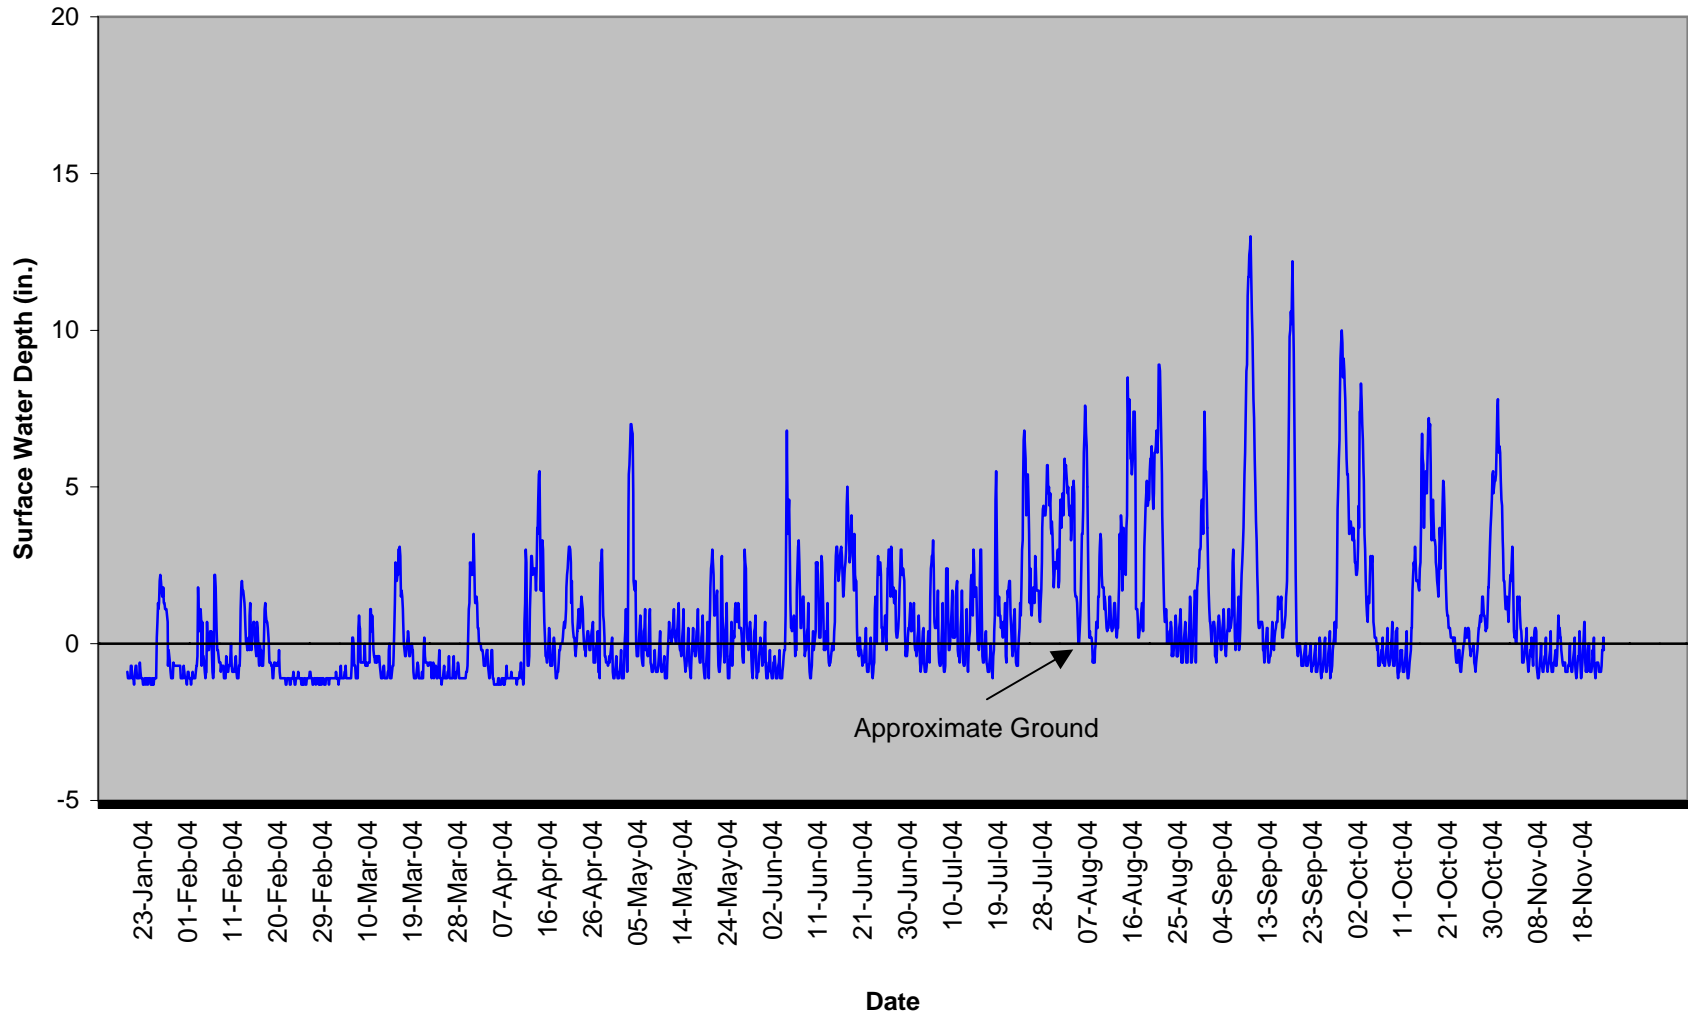

Ballance Farm BFSG-1 40" Surface Gauge

**Ballance Farm BFSG-2
40" Surface Gauge**

**Ballance Farm BFSG-3
40" Surface Gauge**

**Ballance Farm BFSG-5
40" Surface Gauge**

Ballance Farm BFSG-7 40" Surface Gauge

**Ballance Farm BFSG-8
40" Surface Gauge**

**Ballance Farm BFSG-9
40" Surface Gauge**

**Ballance Farm BFSG-11
40" Surface Gauge**

**Ballance Farm BFSG-12
40" Surface Gauge**

**Ballance Farm BFSG-13
40" Surface Gauge**

**Ballance Farm BFSG-14
40" Surface Gauge**

**Ballance Farm BFSG-15
40" Surface Gauge**