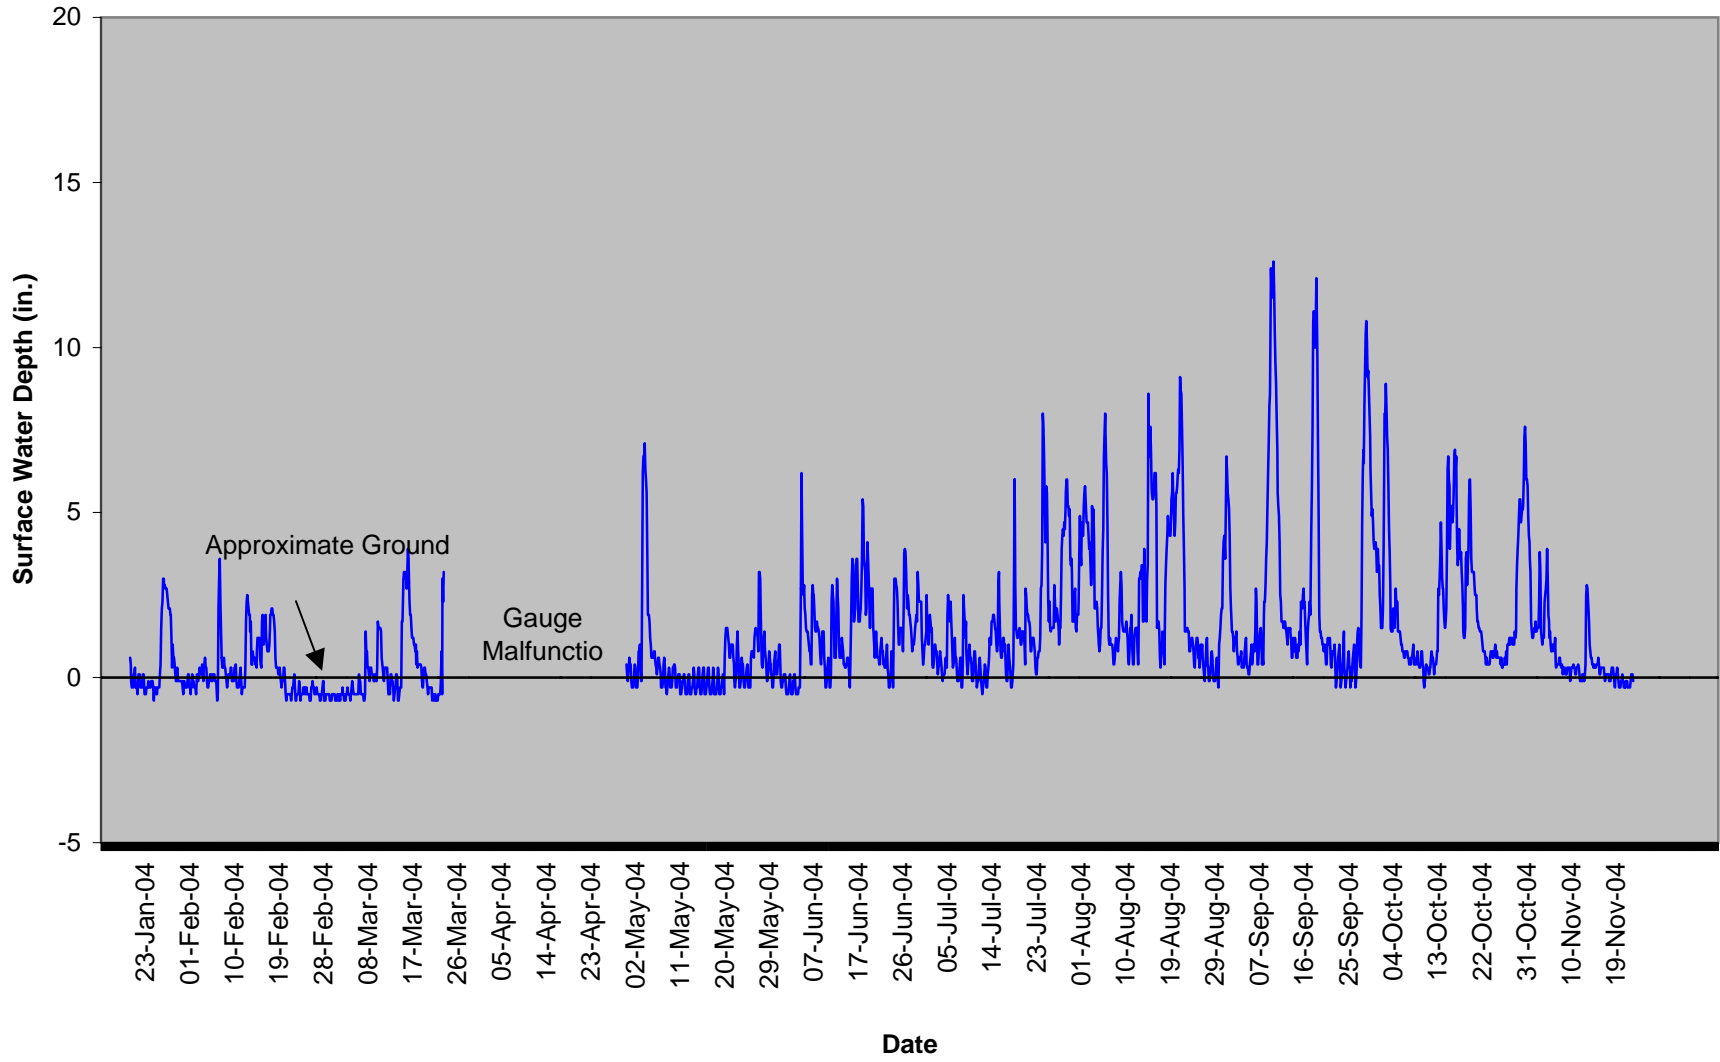

Ballance Farm BFSG-1 40" Surface Gauge

**Ballance Farm BFSG-2
40" Surface Gauge**

**Ballance Farm BFSG-3
40" Surface Gauge**

**Ballance Farm BFSG-5
40" Surface Gauge**

Ballance Farm BFSG-7 40" Surface Gauge

**Ballance Farm BFSG-8
40" Surface Gauge**

**Ballance Farm BFSG-9
40" Surface Gauge**

**Ballance Farm BFSG-11
40" Surface Gauge**

**Ballance Farm BFSG-12
40" Surface Gauge**

**Ballance Farm BFSG-13
40" Surface Gauge**

**Ballance Farm BFSG-14
40" Surface Gauge**

**Ballance Farm BFSG-15
40" Surface Gauge**