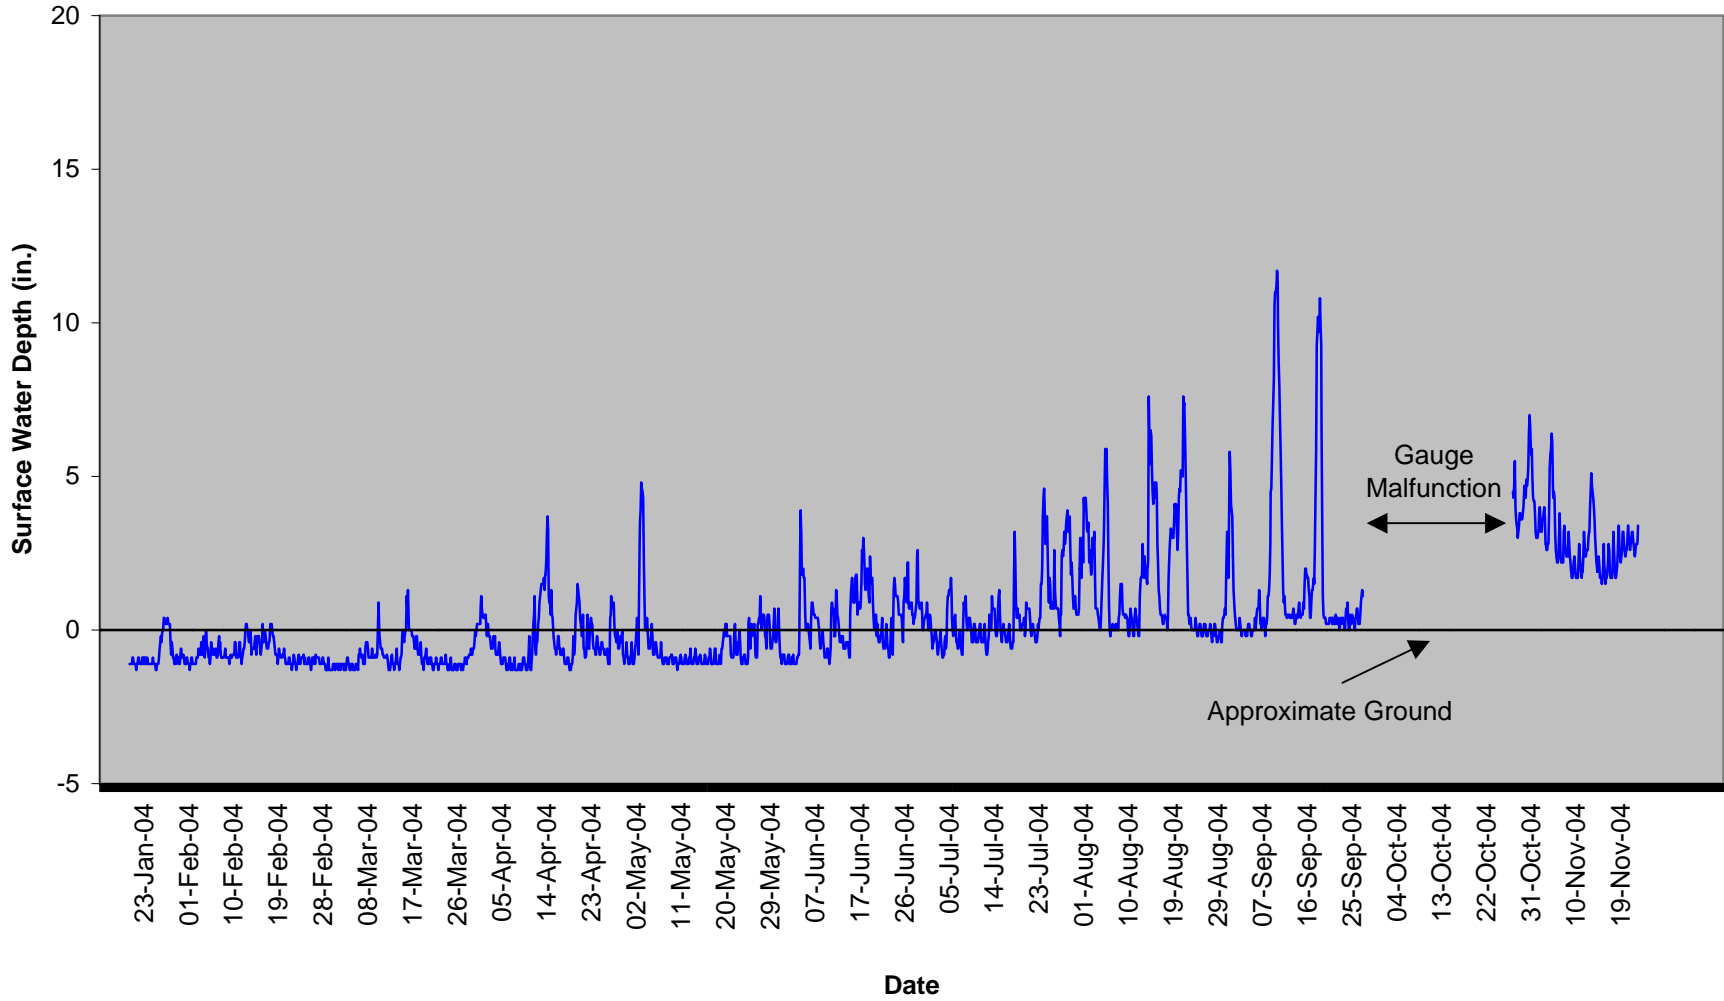

Ballance Farm BFSG-1 40" Surface Gauge

**Ballance Farm BFSG-2
40" Surface Gauge**

**Ballance Farm BFSG-3
40" Surface Gauge**

**Ballance Farm BFSG-5
40" Surface Gauge**

Ballance Farm BFSG-7 40" Surface Gauge

**Ballance Farm BFSG-8
40" Surface Gauge**

**Ballance Farm BFSG-9
40" Surface Gauge**

**Ballance Farm BFSG-11
40" Surface Gauge**

**Ballance Farm BFSG-12
40" Surface Gauge**

**Ballance Farm BFSG-13
40" Surface Gauge**

**Ballance Farm BFSG-14
40" Surface Gauge**

**Ballance Farm BFSG-15
40" Surface Gauge**