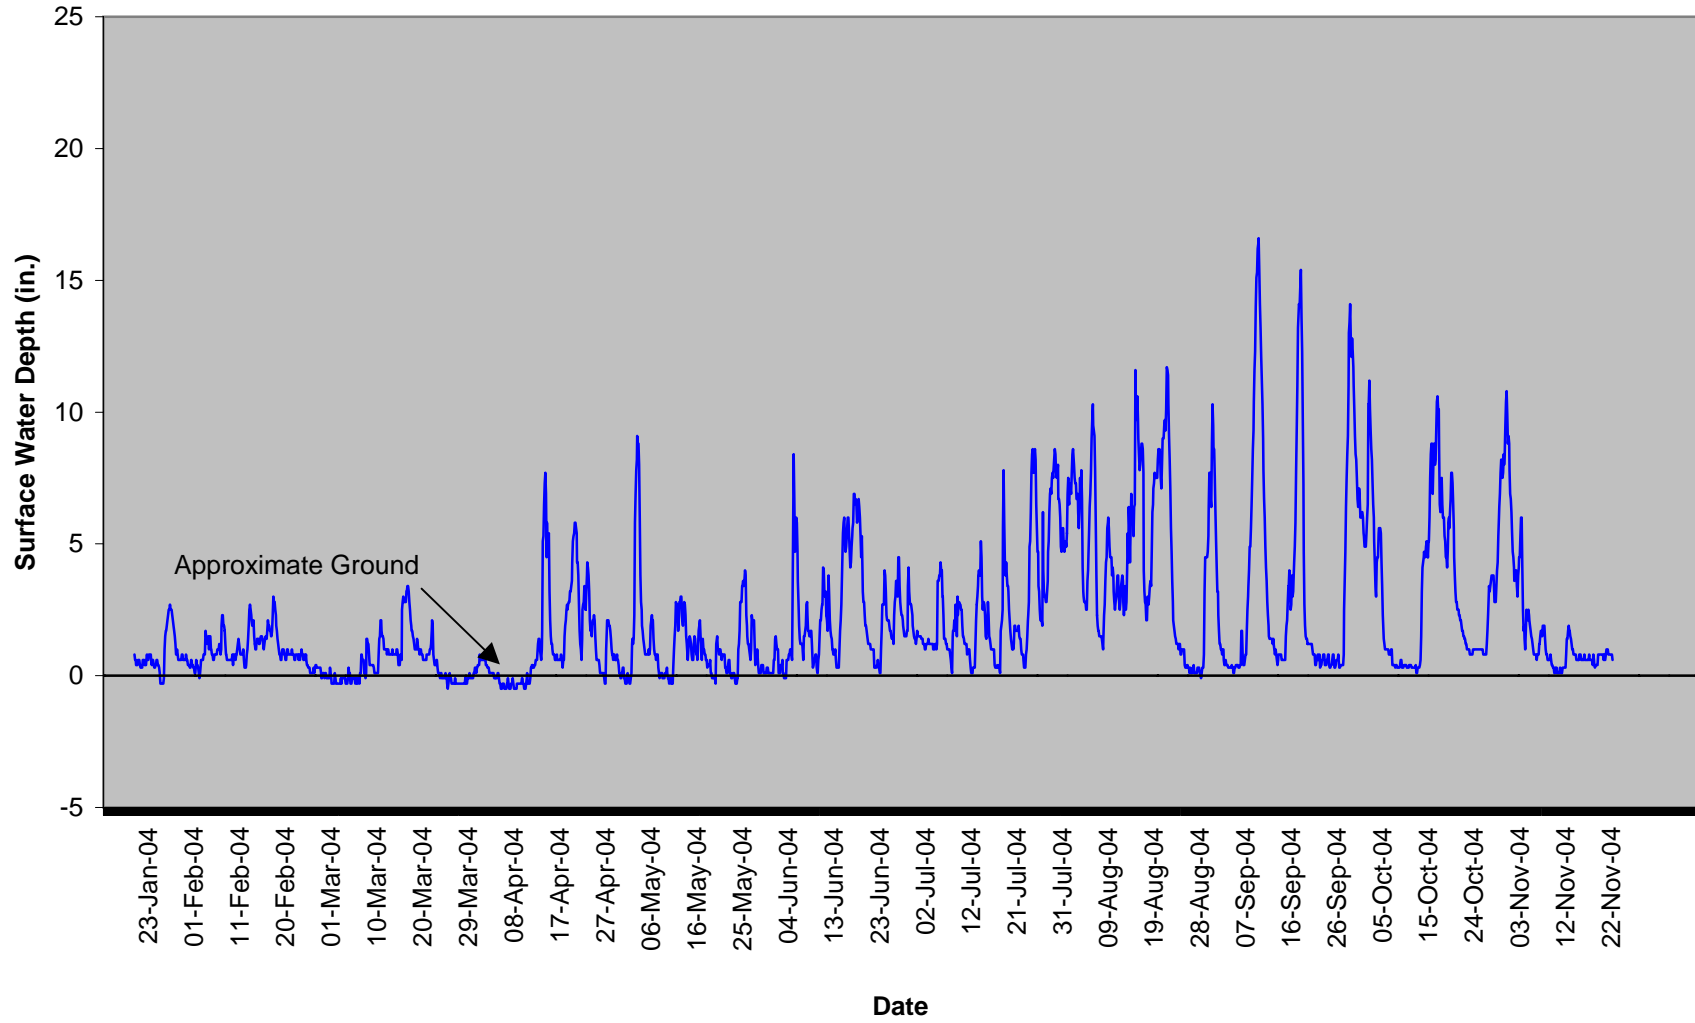

Ballance Farm BFSG-1 40" Surface Gauge

**Ballance Farm BFSG-2
40" Surface Gauge**

**Ballance Farm BFSG-3
40" Surface Gauge**

**Ballance Farm BFSG-5
40" Surface Gauge**

Ballance Farm BFSG-7 40" Surface Gauge

**Ballance Farm BFSG-8
40" Surface Gauge**

**Ballance Farm BFSG-9
40" Surface Gauge**

**Ballance Farm BFSG-11
40" Surface Gauge**

**Ballance Farm BFSG-12
40" Surface Gauge**

**Ballance Farm BFSG-13
40" Surface Gauge**

**Ballance Farm BFSG-14
40" Surface Gauge**

**Ballance Farm BFSG-15
40" Surface Gauge**