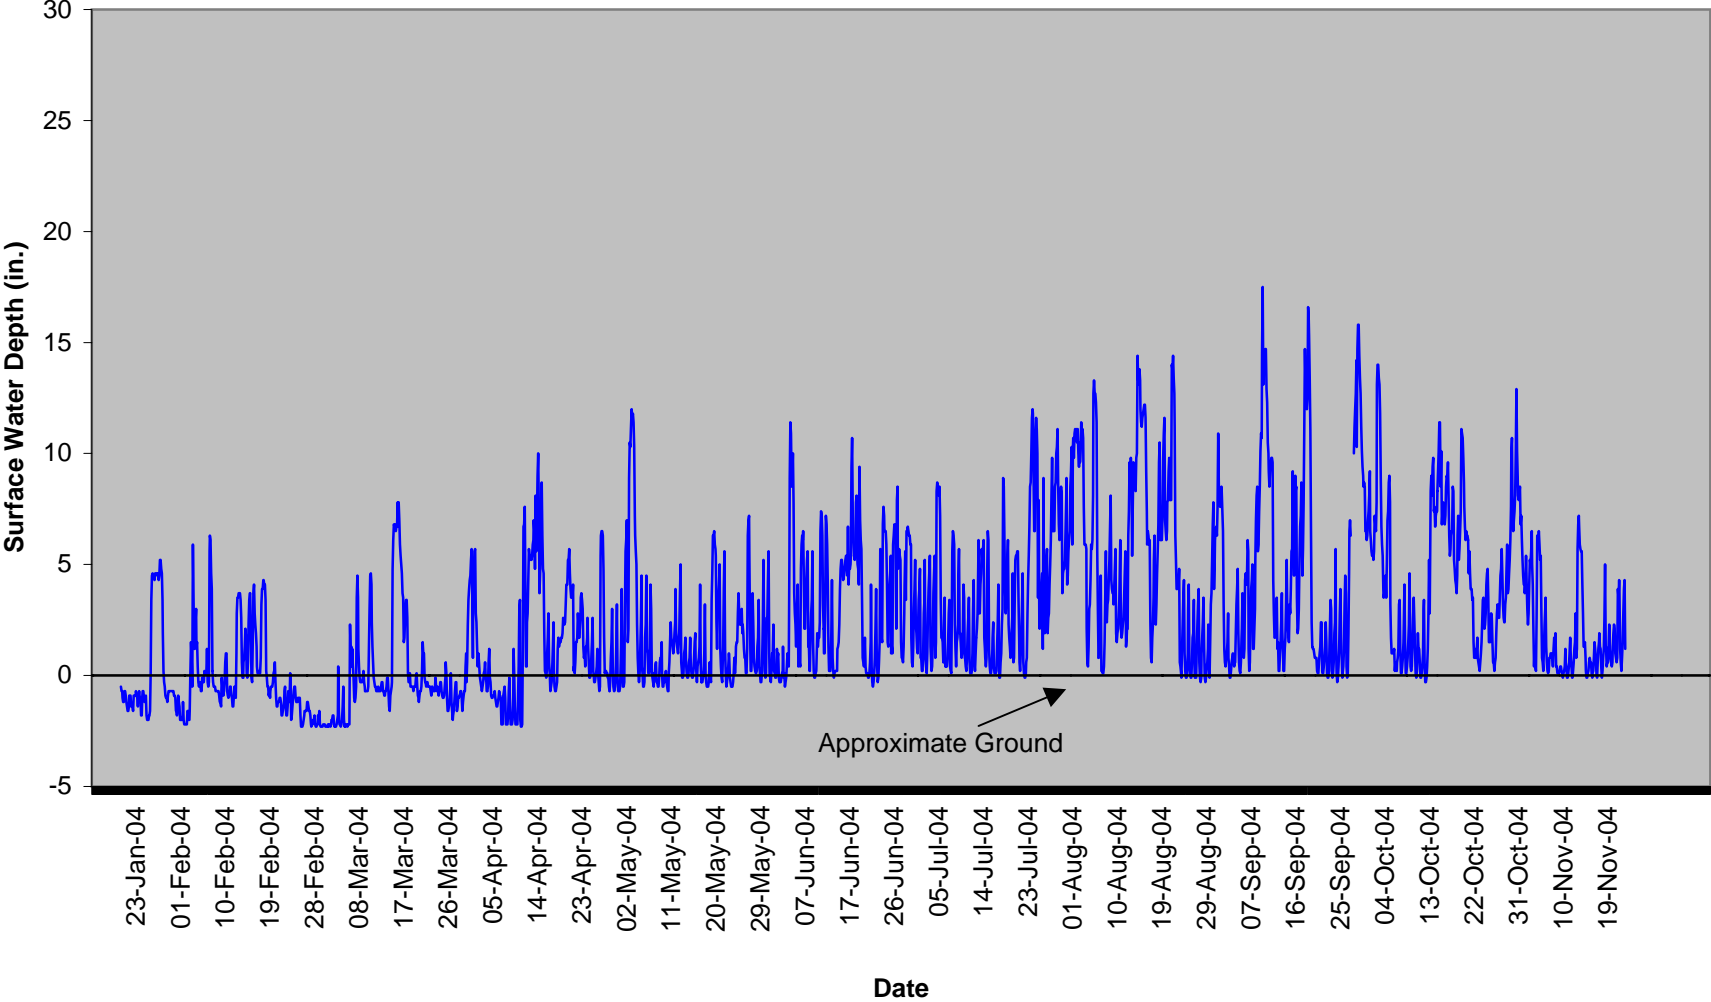

Ballance Farm BFSG-1 40" Surface Gauge

**Ballance Farm BFSG-2
40" Surface Gauge**

**Ballance Farm BFSG-3
40" Surface Gauge**

**Ballance Farm BFSG-5
40" Surface Gauge**

Ballance Farm BFSG-7 40" Surface Gauge

**Ballance Farm BFSG-8
40" Surface Gauge**

**Ballance Farm BFSG-9
40" Surface Gauge**

**Ballance Farm BFSG-11
40" Surface Gauge**

**Ballance Farm BFSG-12
40" Surface Gauge**

**Ballance Farm BFSG-13
40" Surface Gauge**