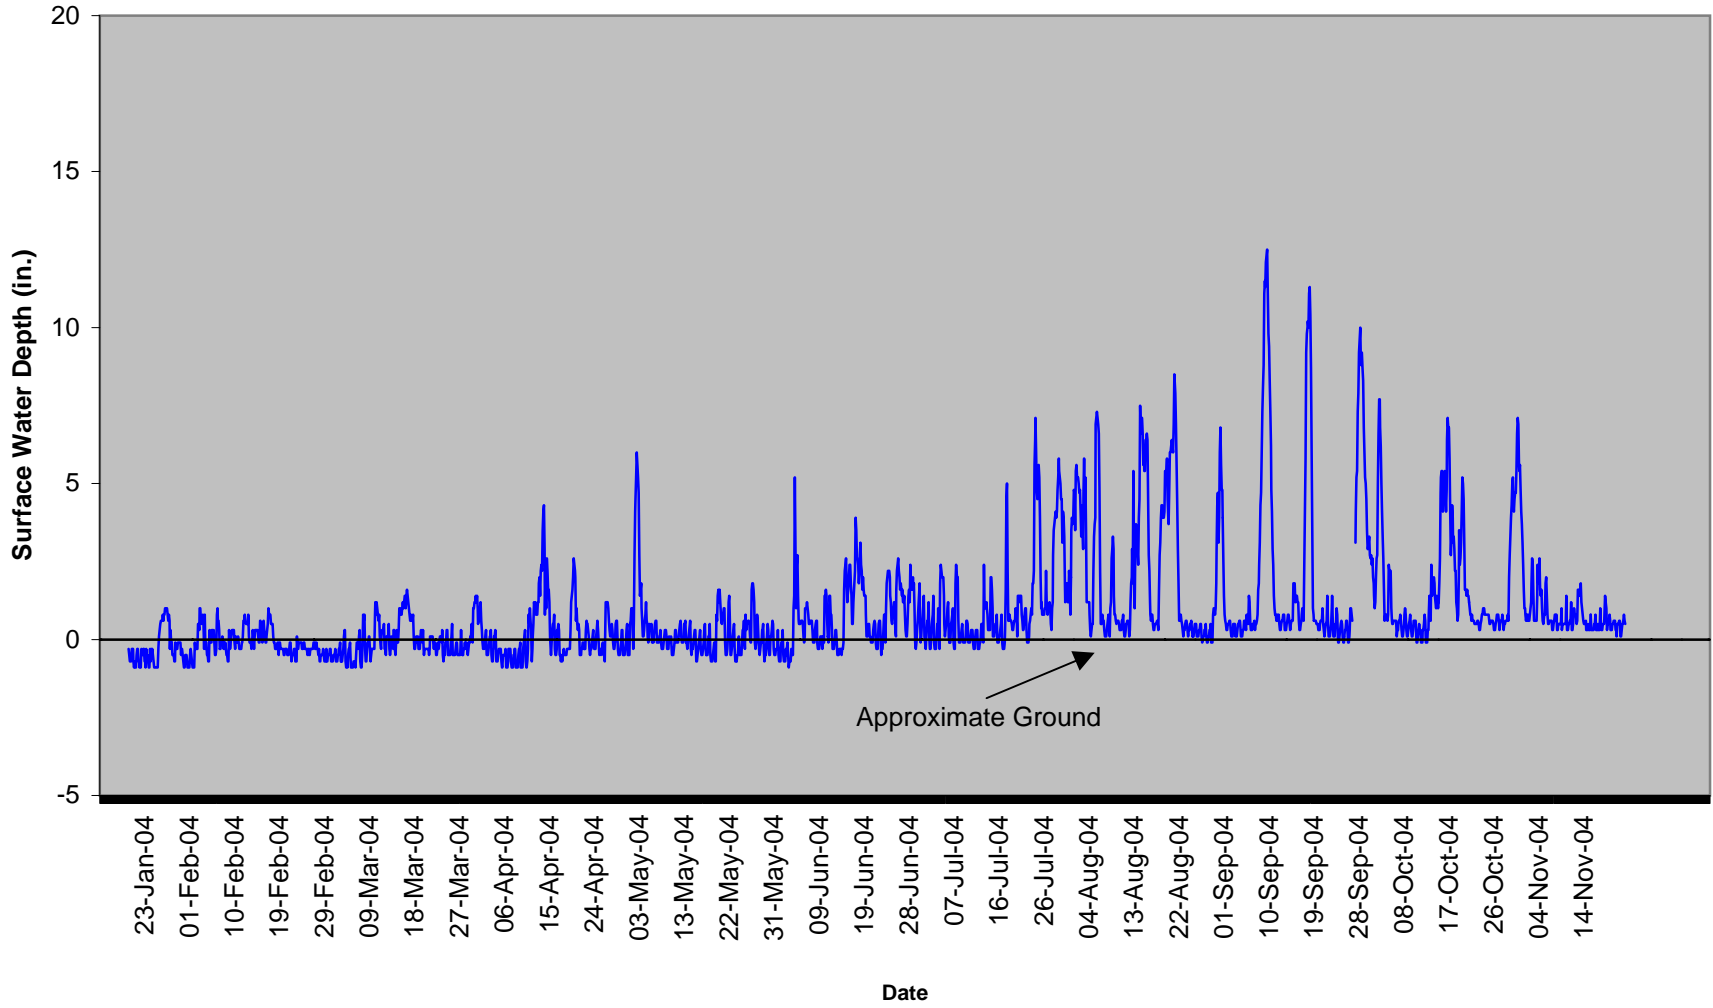

Ballance Farm BFSG-1 40" Surface Gauge

**Ballance Farm BFSG-2
40" Surface Gauge**

**Ballance Farm BFSG-3
40" Surface Gauge**

**Ballance Farm BFSG-5
40" Surface Gauge**

Ballance Farm BFSG-7 40" Surface Gauge

**Ballance Farm BFSG-8
40" Surface Gauge**

**Ballance Farm BFSG-9
40" Surface Gauge**

**Ballance Farm BFSG-11
40" Surface Gauge**

**Ballance Farm BFSG-12
40" Surface Gauge**

**Ballance Farm BFSG-13
40" Surface Gauge**