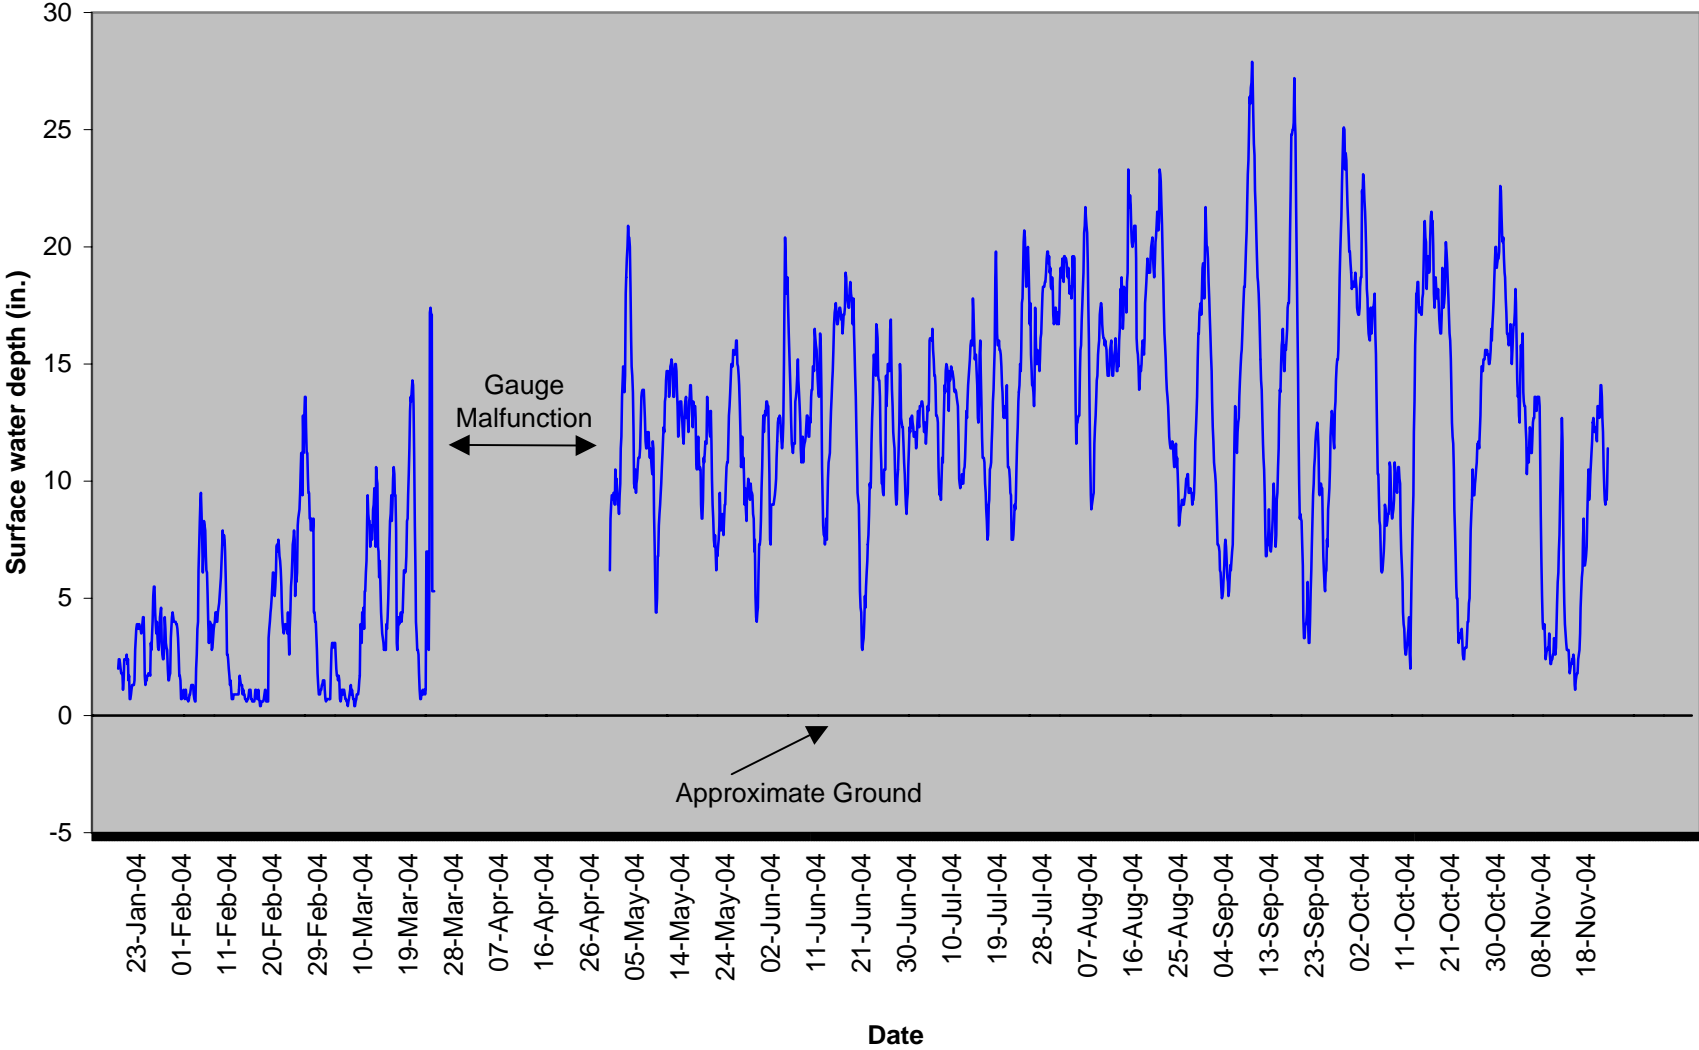

Ballance Farm BFSG-1 40" Surface Gauge

**Ballance Farm BFSG-2
40" Surface Gauge**

**Ballance Farm BFSG-3
40" Surface Gauge**

**Ballance Farm BFSG-5
40" Surface Gauge**

Ballance Farm BFSG-7 40" Surface Gauge

**Ballance Farm BFSG-8
40" Surface Gauge**

**Ballance Farm BFSG-9
40" Surface Gauge**

**Ballance Farm BFSG-11
40" Surface Gauge**

**Ballance Farm BFSG-12
40" Surface Gauge**

**Ballance Farm BFSG-13
40" Surface Gauge**

**Ballance Farm BFSG-14
40" Surface Gauge**

**Ballance Farm BFSG-15
40" Surface Gauge**