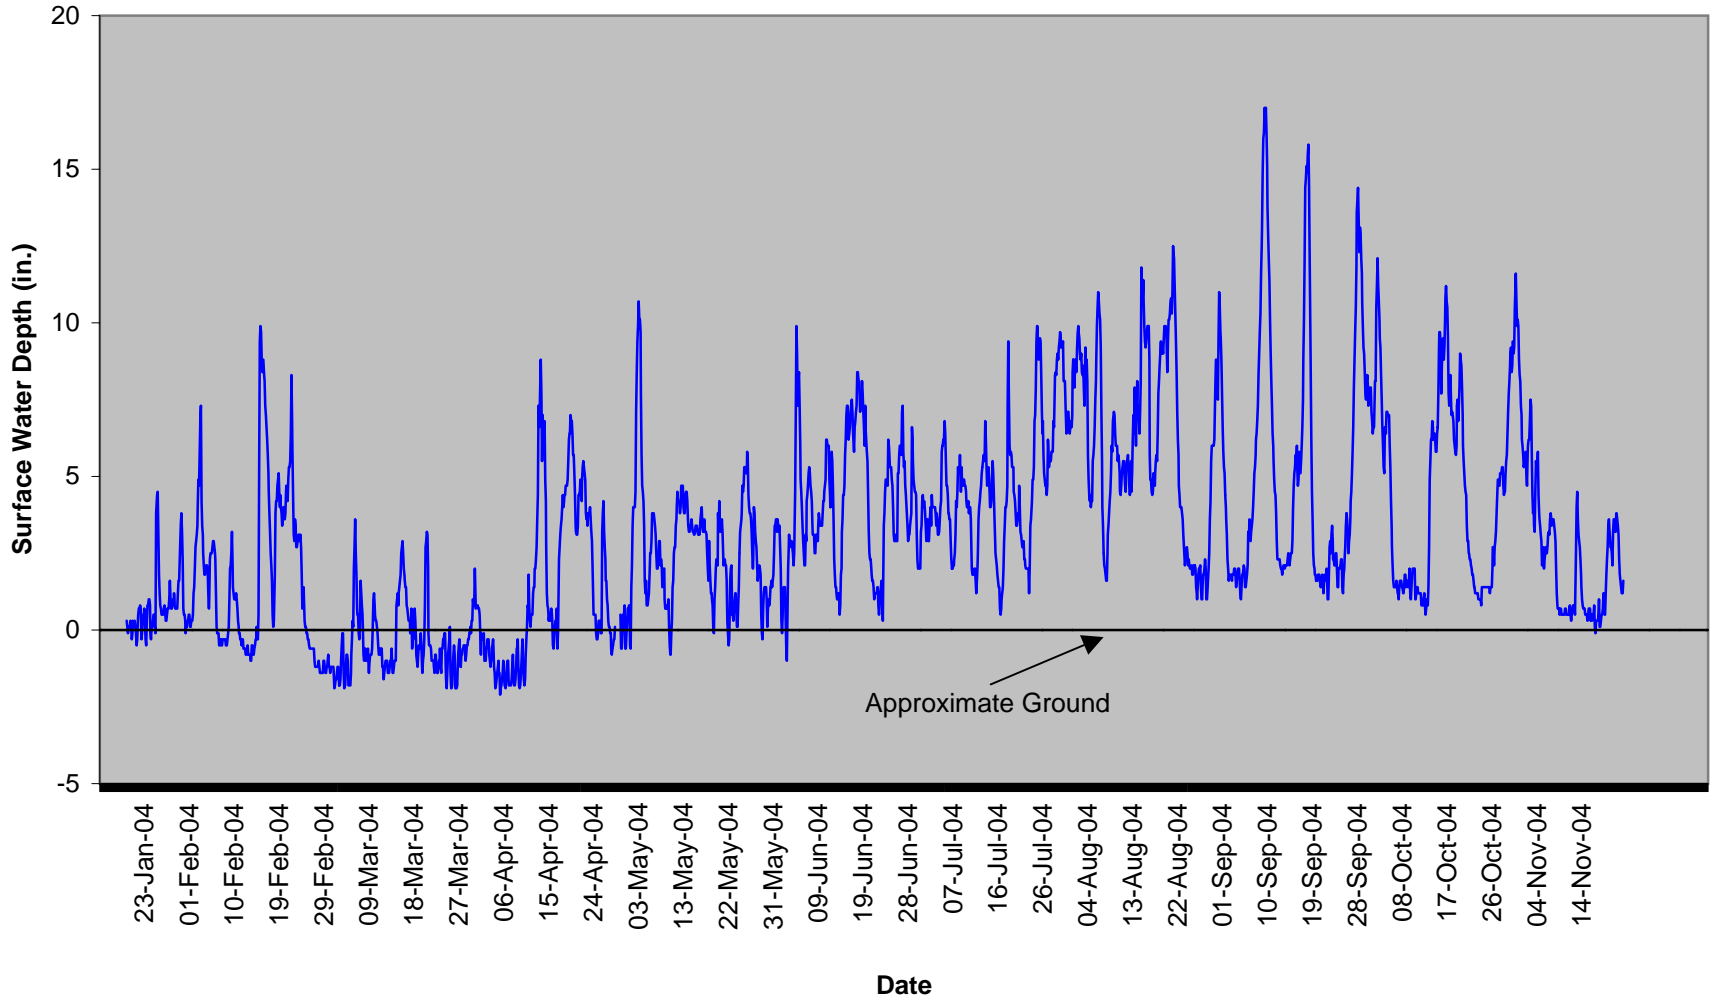

Ballance Farm BFSG-1 40" Surface Gauge

**Ballance Farm BFSG-2
40" Surface Gauge**

**Ballance Farm BFSG-3
40" Surface Gauge**

**Ballance Farm BFSG-5
40" Surface Gauge**

Ballance Farm BFSG-7 40" Surface Gauge

**Ballance Farm BFSG-8
40" Surface Gauge**

**Ballance Farm BFSG-9
40" Surface Gauge**

**Ballance Farm BFSG-11
40" Surface Gauge**

**Ballance Farm BFSG-12
40" Surface Gauge**

**Ballance Farm BFSG-13
40" Surface Gauge**