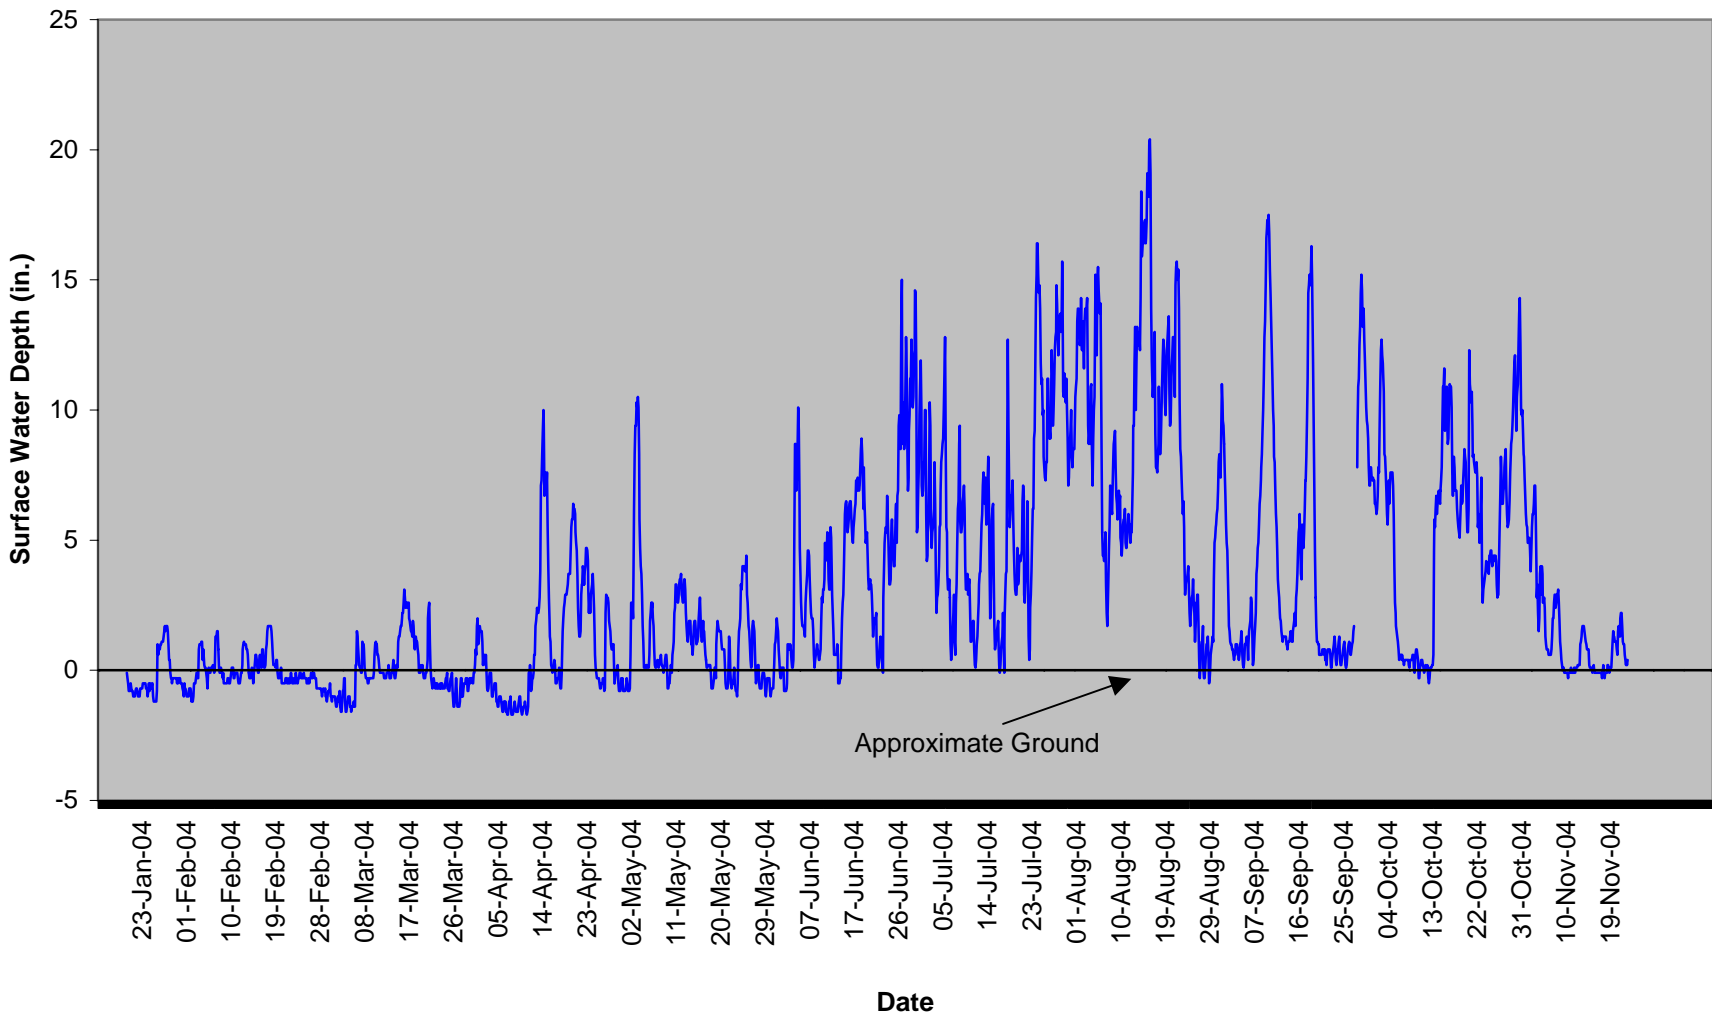

Ballance Farm BFSG-1 40" Surface Gauge

**Ballance Farm BFSG-2
40" Surface Gauge**

**Ballance Farm BFSG-3
40" Surface Gauge**

**Ballance Farm BFSG-5
40" Surface Gauge**

Ballance Farm BFSG-7 40" Surface Gauge

**Ballance Farm BFSG-8
40" Surface Gauge**

**Ballance Farm BFSG-9
40" Surface Gauge**

**Ballance Farm BFSG-11
40" Surface Gauge**

**Ballance Farm BFSG-12
40" Surface Gauge**

**Ballance Farm BFSG-13
40" Surface Gauge**