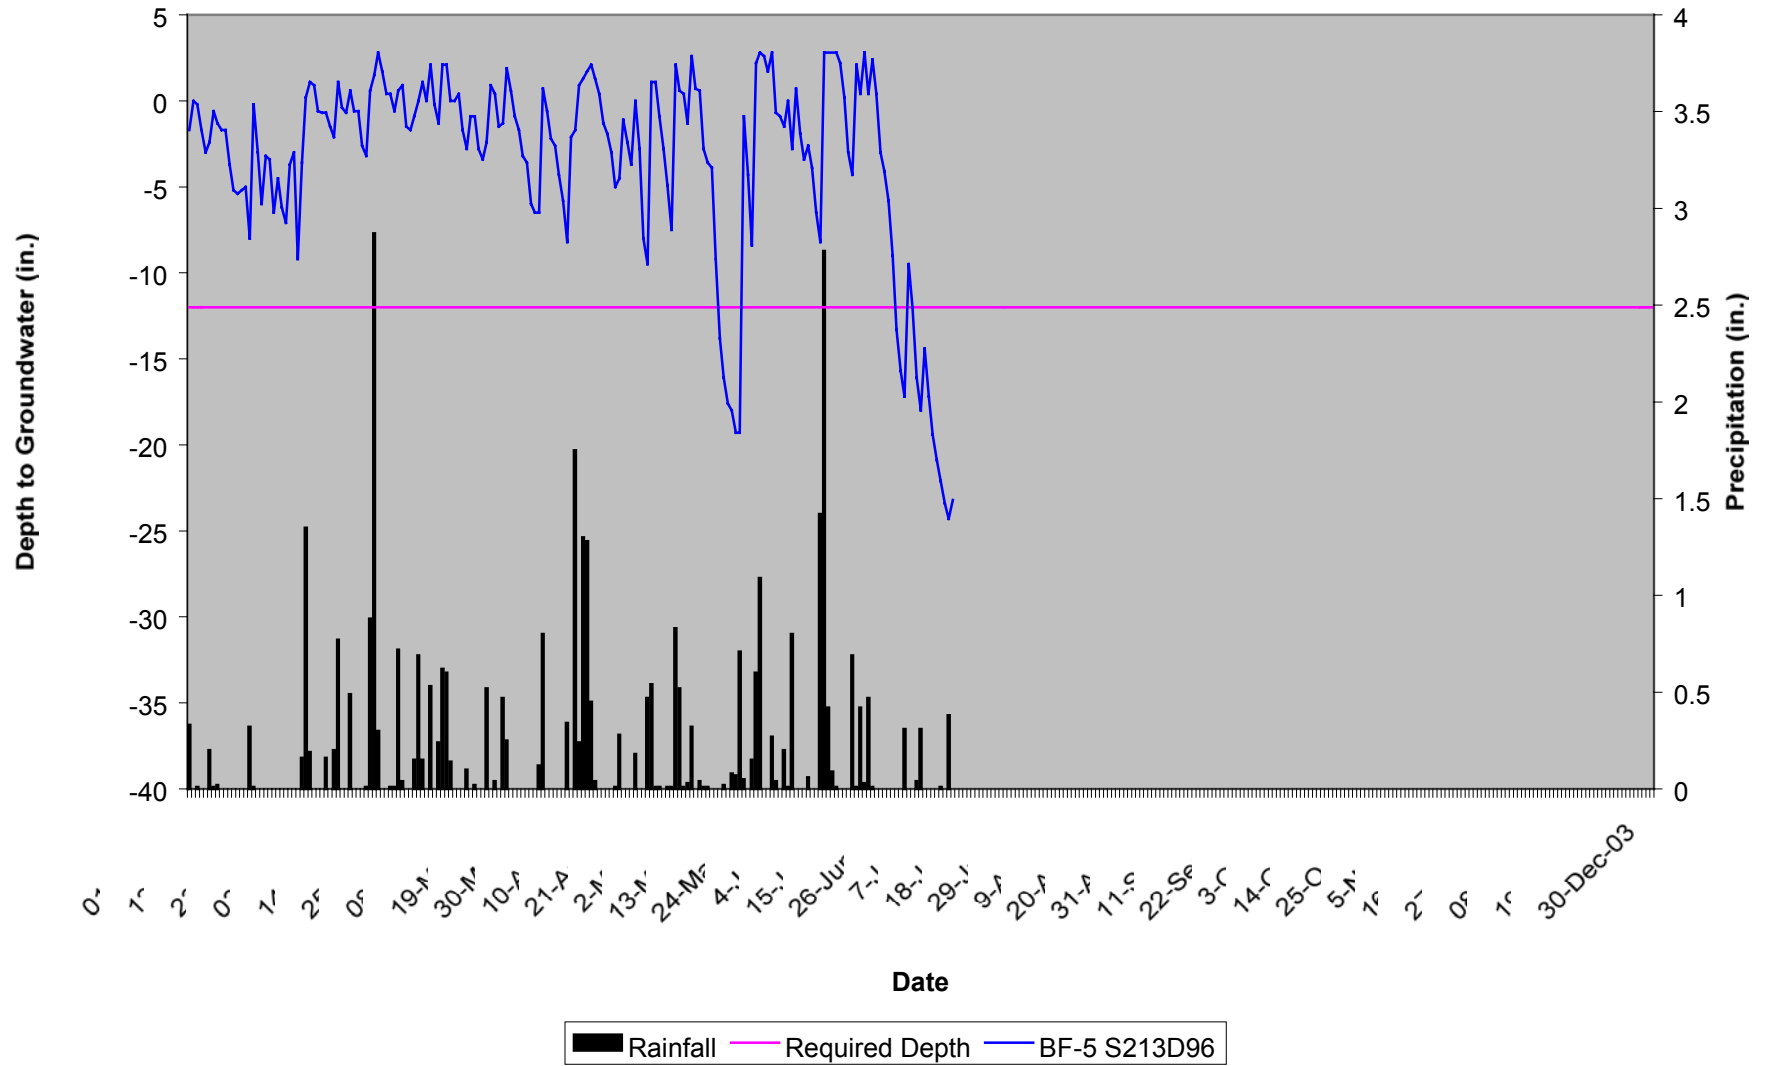

GROUNDWATER GAUGE GRAPHS

**Ballance Farm BF-1
40" Groundwater**

■ Rainfall — Required Depth — BF-1 S31F74E

Ballance Farm BF-2 40" Groundwater

Ballance Farm BF-3 40" Groundwater

Ballance Farm BF-4 40" Groundwater

■ Rainfall — Required Depth — BF-4 S31F804

Ballance Farm BF-5 40" Groundwater

Ballance Farm BF-6 40" Groundwater

Ballance Farm BF-7 40" Groundwater

Ballance Farm BF-8 40" Groundwater

Ballance Farm BF-9 40" Groundwater