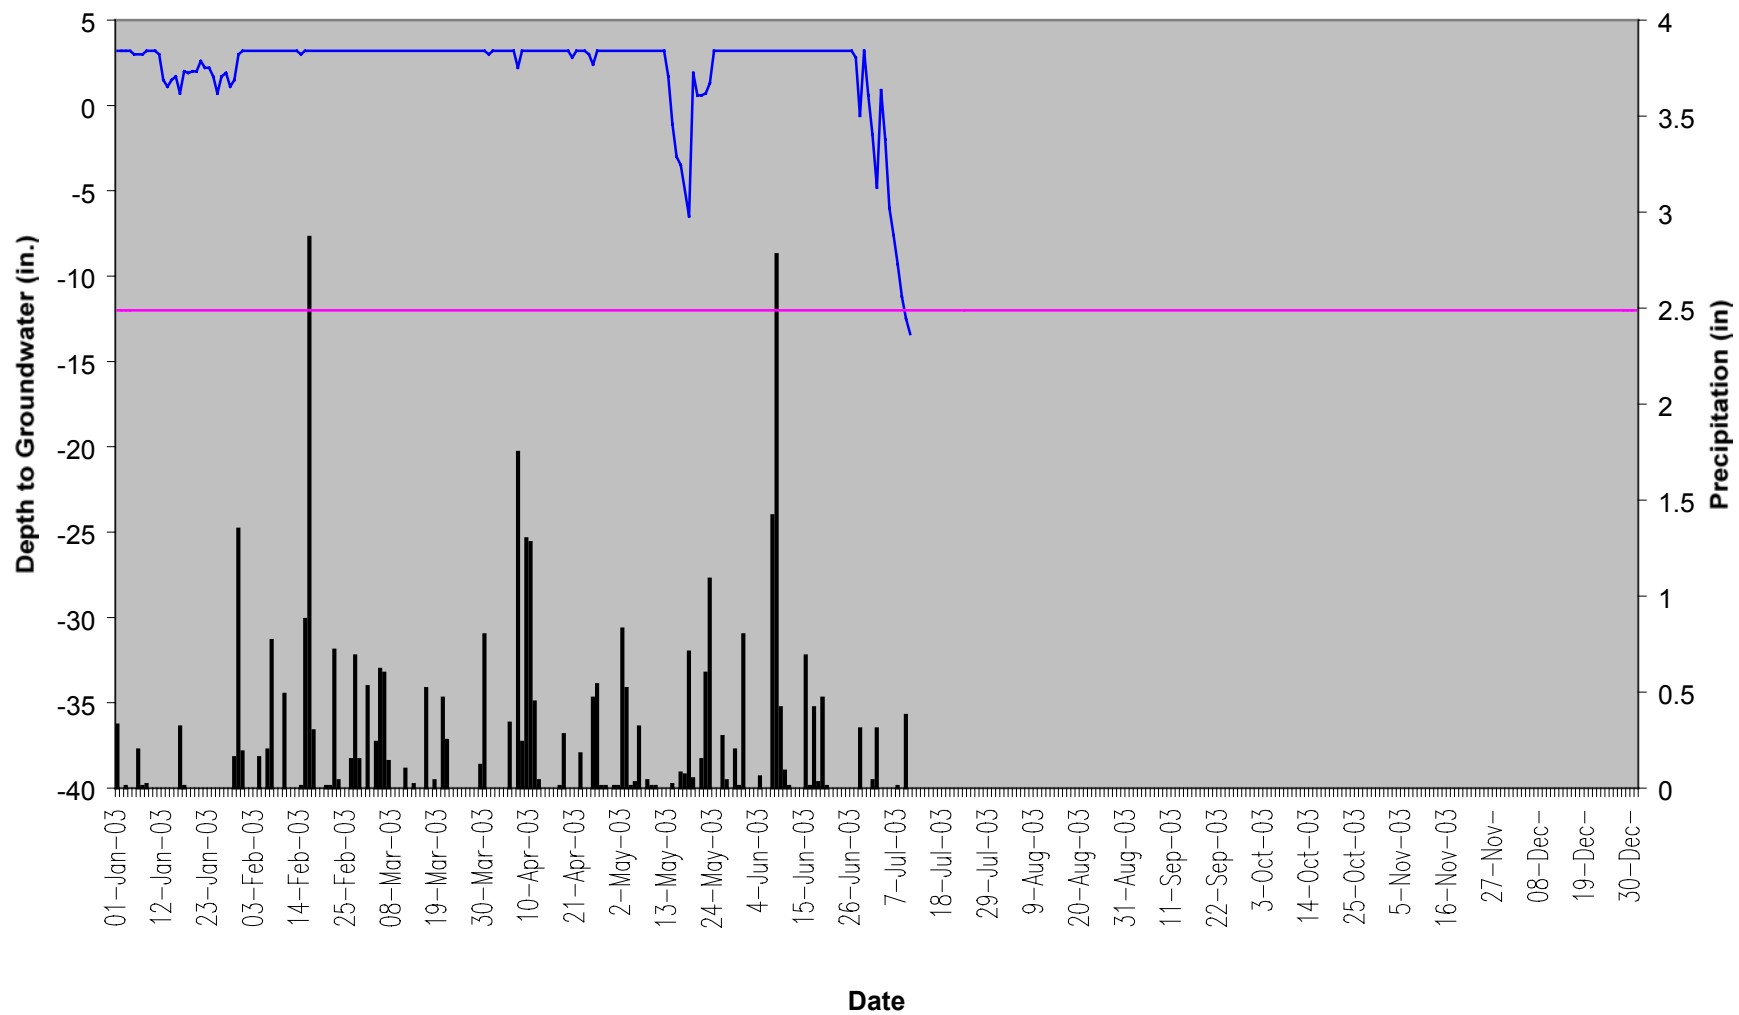

Ballance Farm BF-27 40" Groundwater

■ Rainfall   — BF-27 S31FA18   — Required Depth