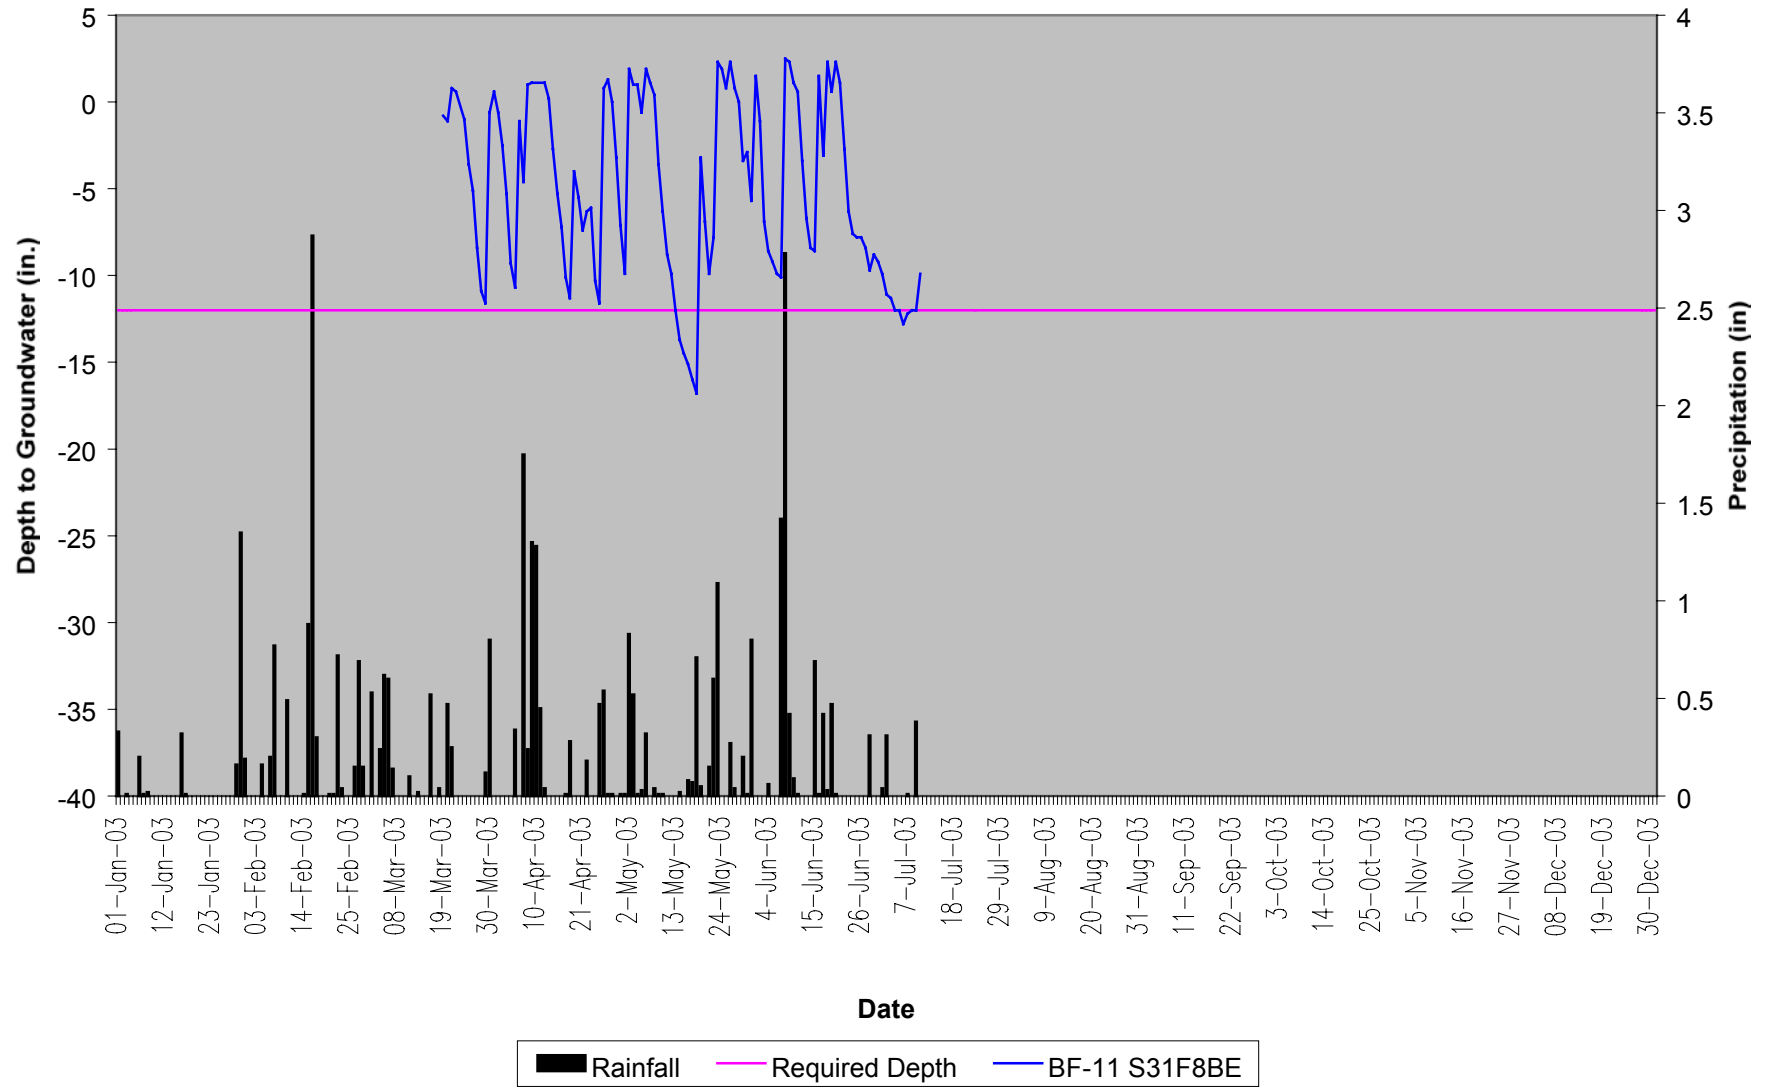

GROUNDWATER GAUGE GRAPHS

**Ballance Farm BF-1
40" Groundwater**

■ Rainfall — Required Depth — BF-1 S31F74E

Ballance Farm BF-2 40" Groundwater

Ballance Farm BF-3 40" Groundwater

Ballance Farm BF-4 40" Groundwater

■ Rainfall — Required Depth — BF-4 S31F804

Ballance Farm BF-5 40" Groundwater

Ballance Farm BF-6 40" Groundwater

Ballance Farm BF-7 40" Groundwater

Ballance Farm BF-8 40" Groundwater

Ballance Farm BF-9 40" Groundwater

Ballance Farm BF-10 40" Groundwater

Ballance Farm BF-11 40" Groundwater

Ballance Farm BF-12 40" Groundwater

Ballance Farm BF-13 40" Groundwater

■ Rainfall — Required Depth — BF-13 S214059

Ballance Farm BF-14 40" Groundwater