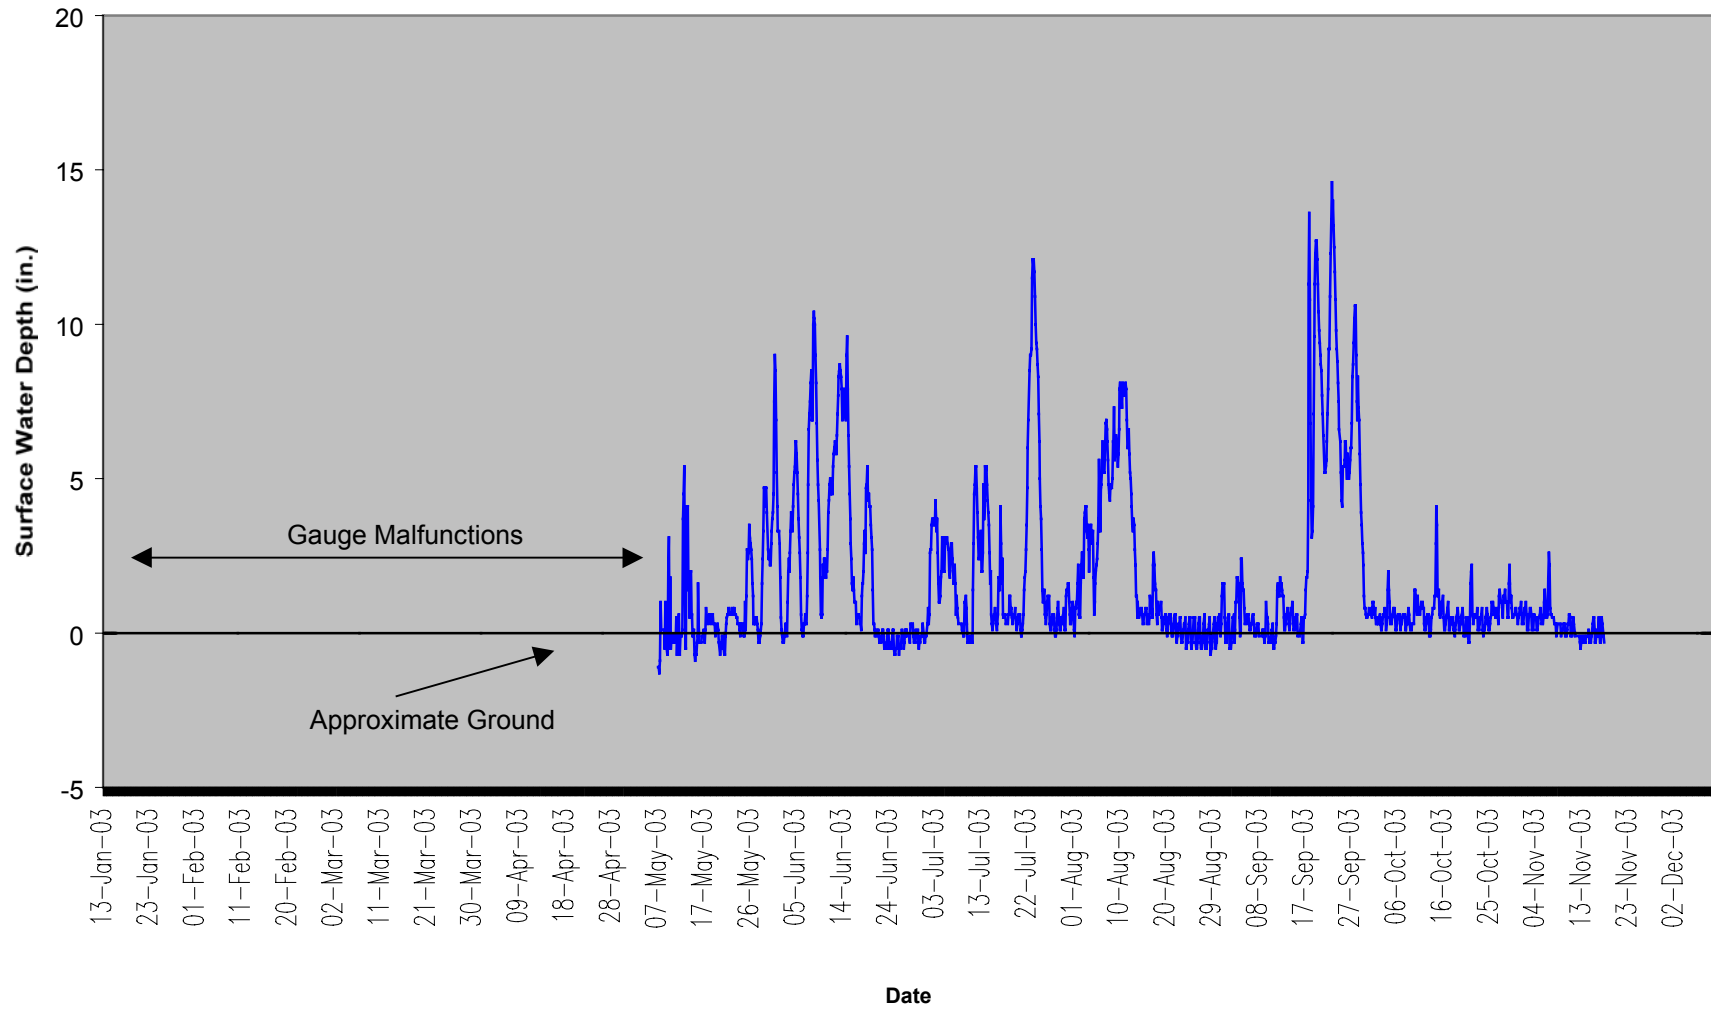

Ballance Farm BFGS-11 40" Surface Gauge