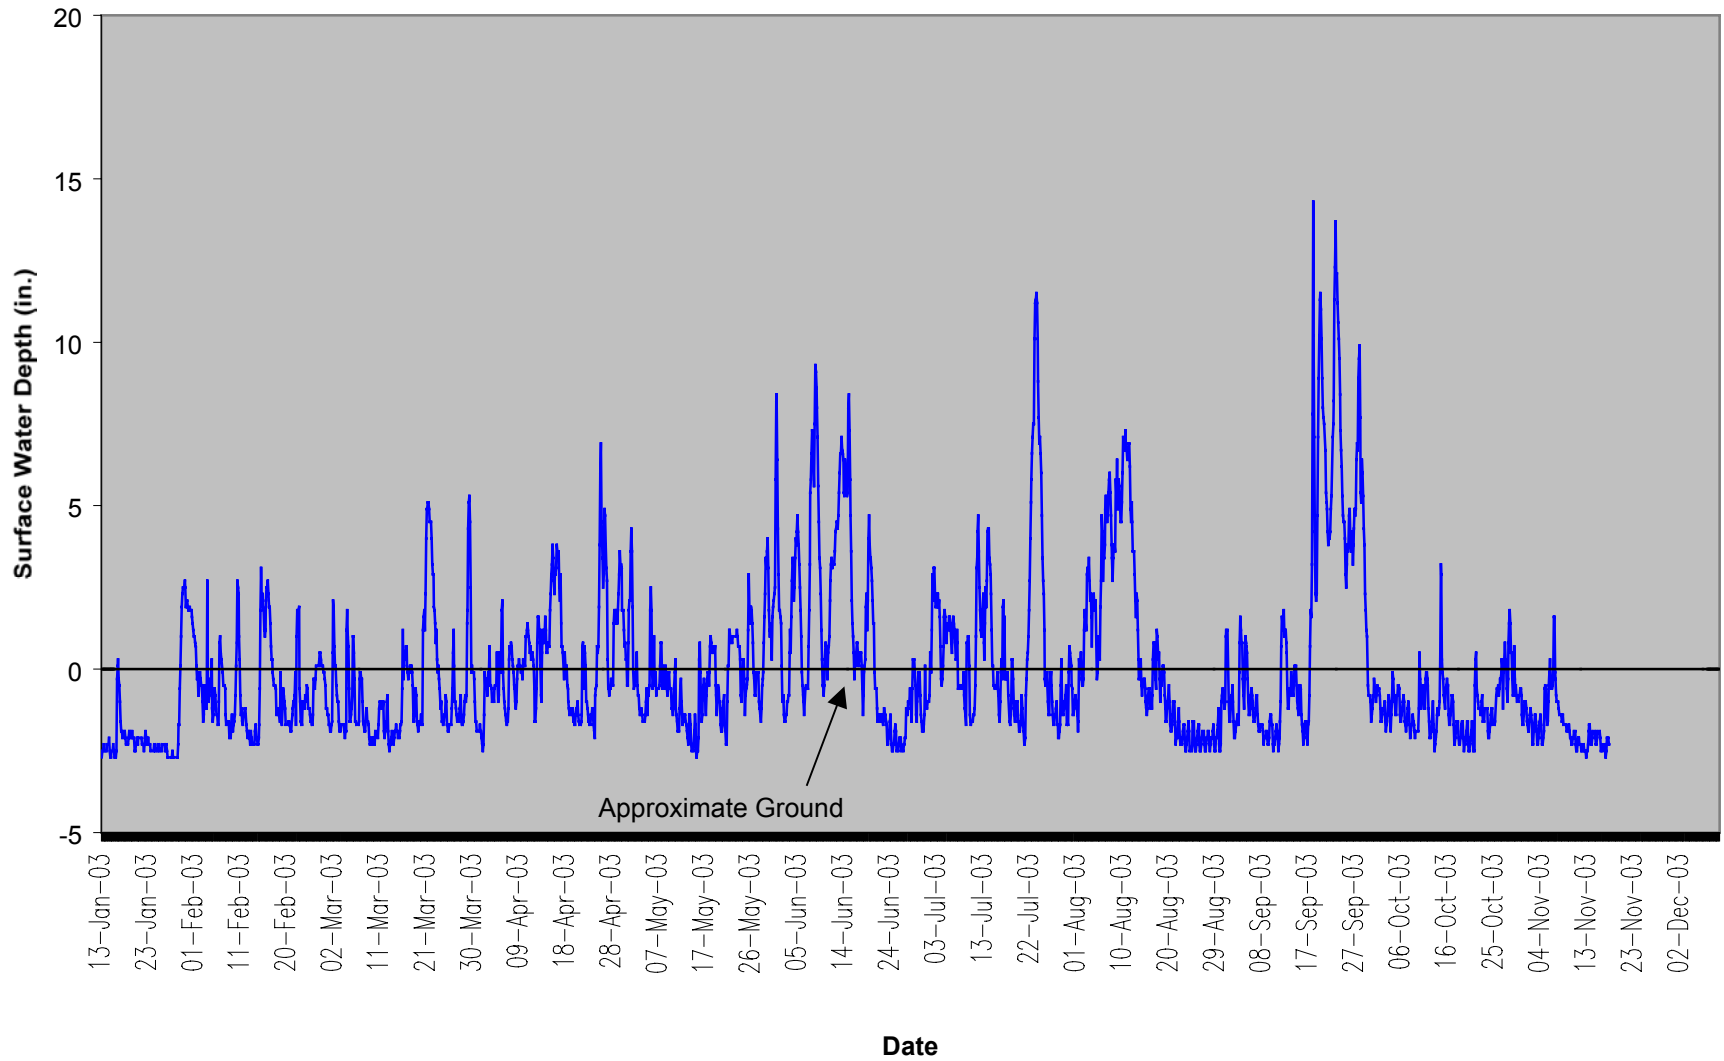

Ballance Farm BFGS-1 40" Surface Gauge

Ballance Farm BFSG-2 40" Surface Gauge

**Ballance Farm BFSG-3
40" Surface Gauge**

**Ballance Farm BFSG-5
40" Surface Gauge**

**Ballance Farm BFSG-7
40" Surface Gauge**