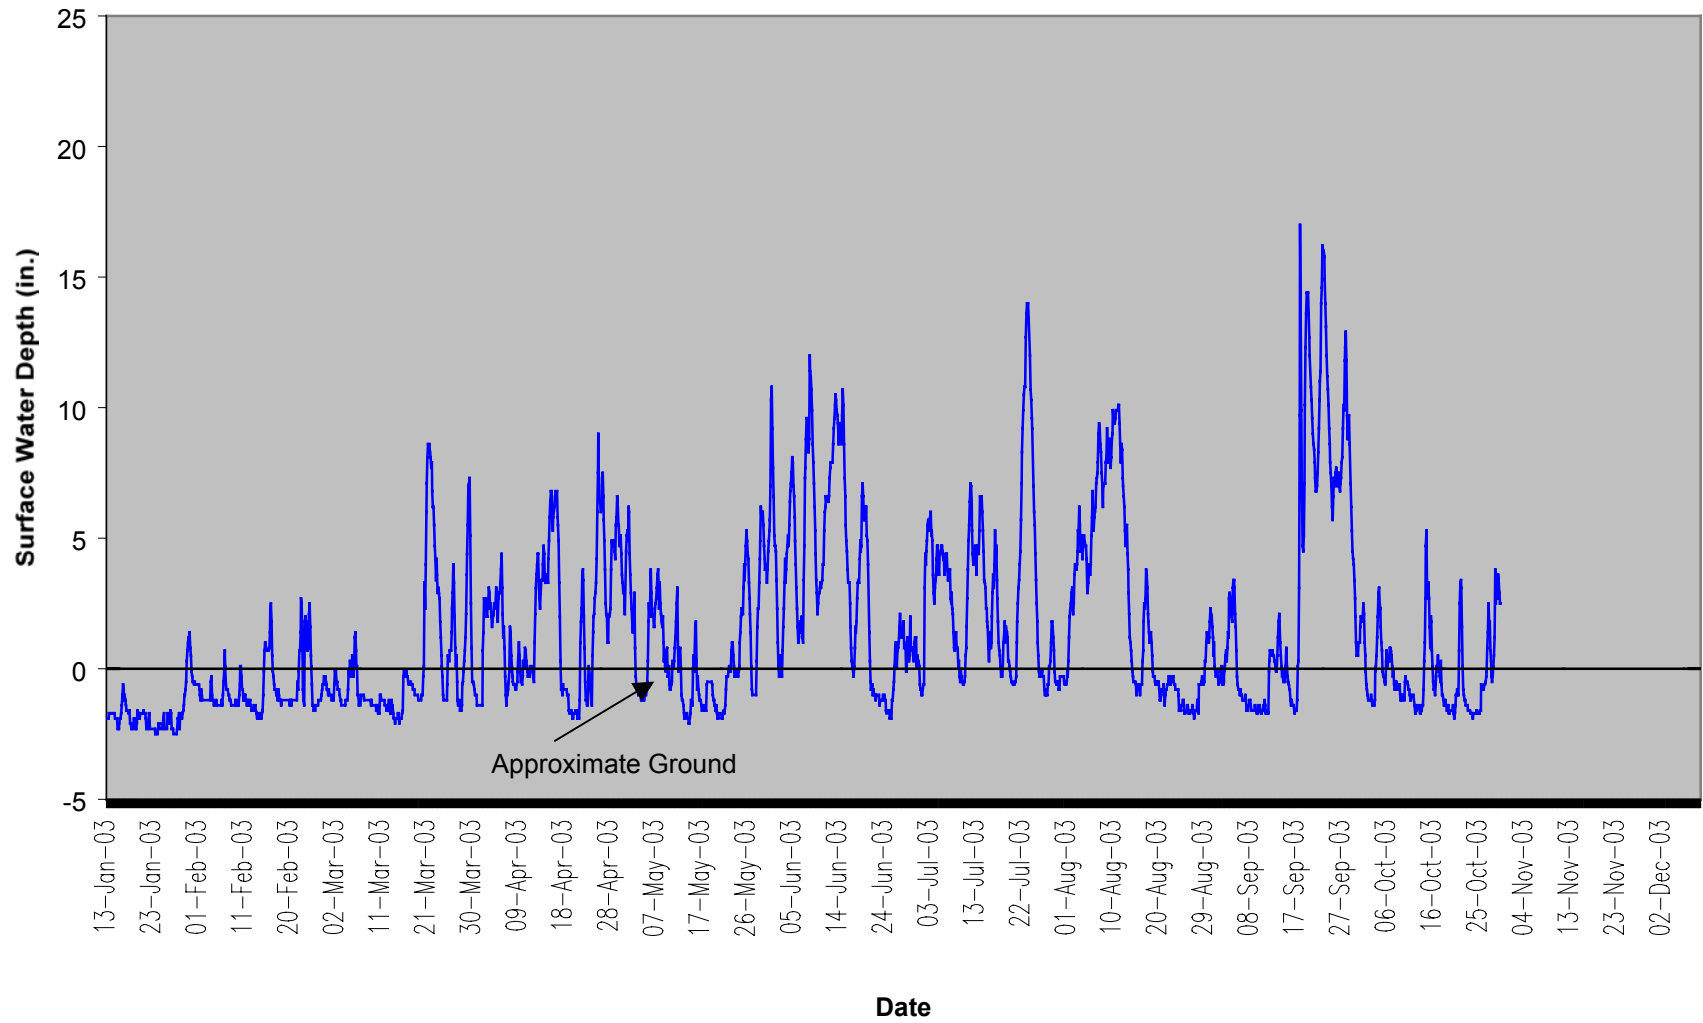

Ballance Farm BFGS-1 40" Surface Gauge