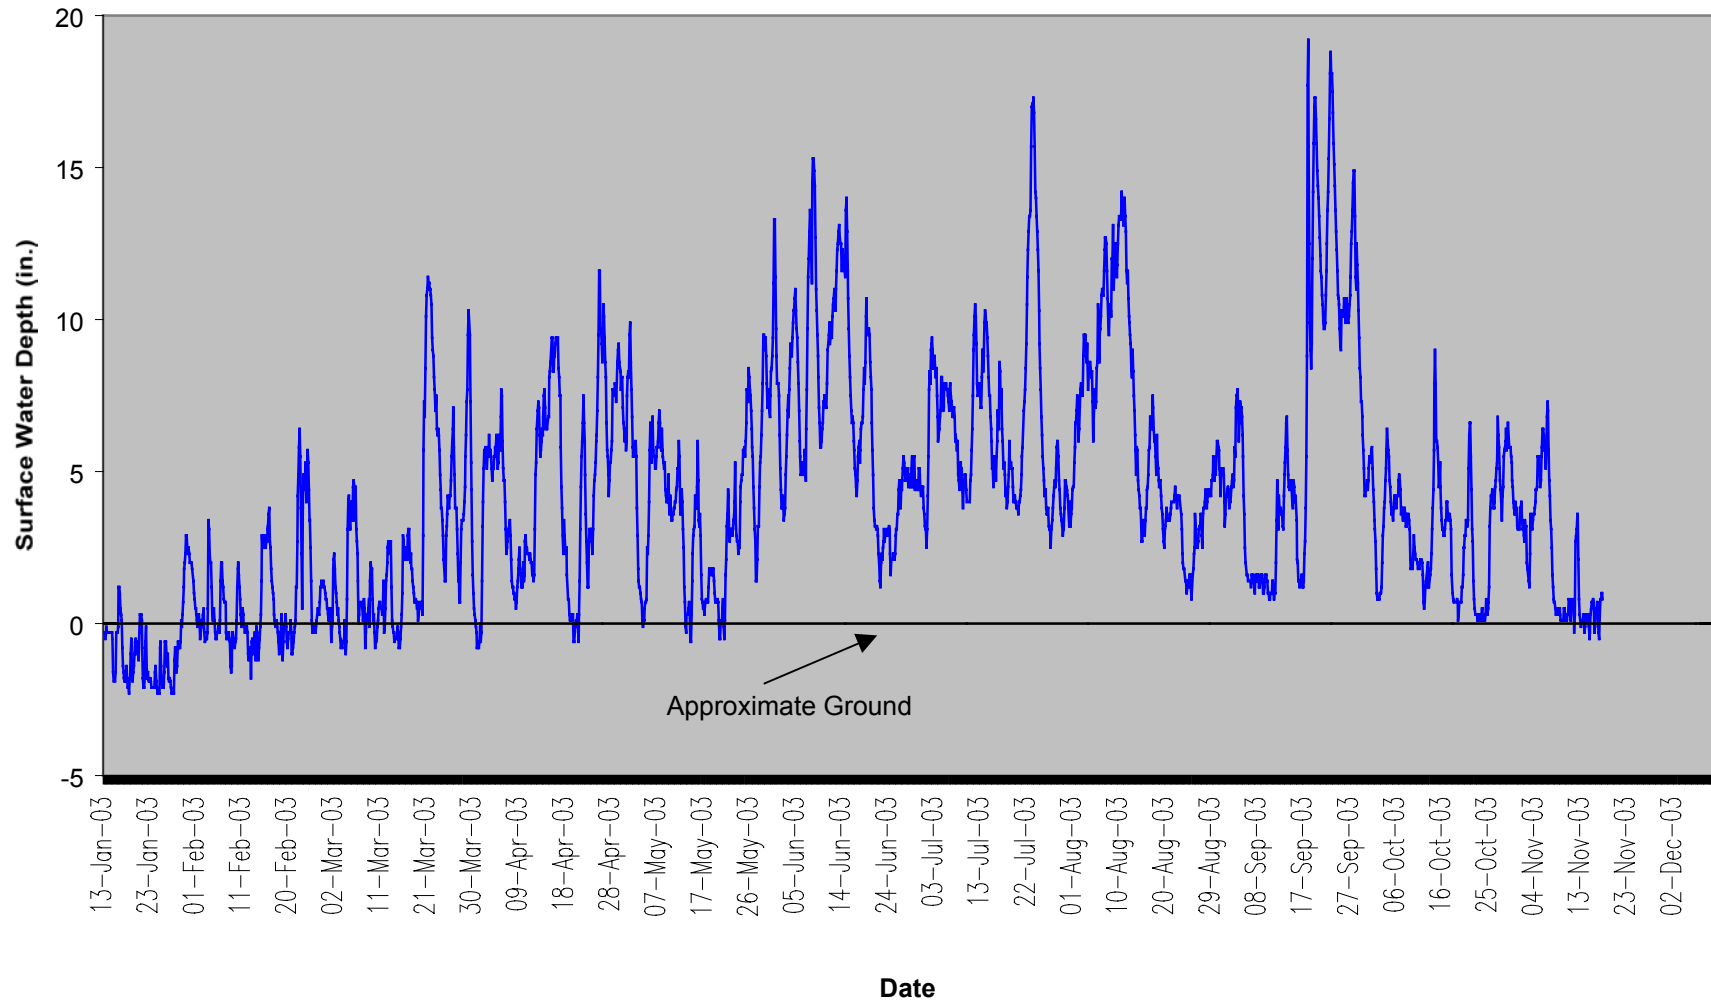

**Ballance Farm BFSG-9
40" Surface Gauge**