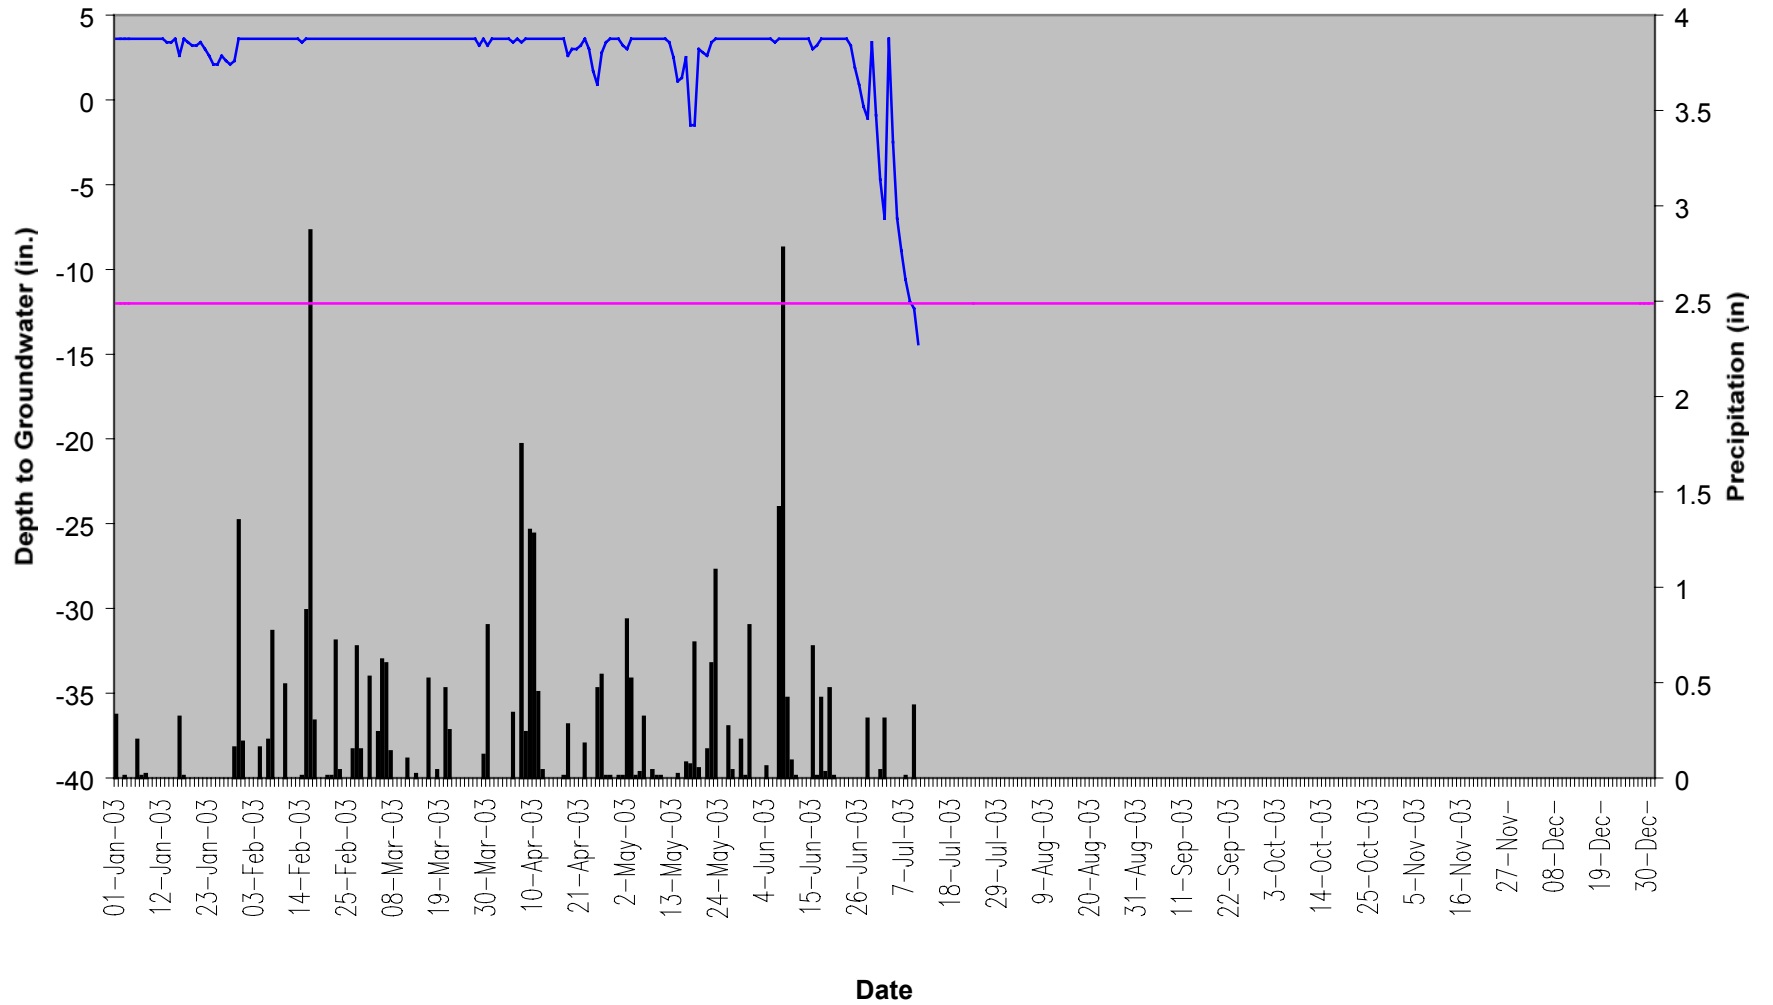

Ballance Farm BF-18 40" Groundwater

■ Rainfall — Required Depth — BF-18 S317595

Ballance Farm BF-19 40" Groundwater

■ Rainfall — Required Depth — BF-19 S417BA7

Ballance Farm BF-20 40" Groundwater

Ballance Farm BF-21 40" Groundwater