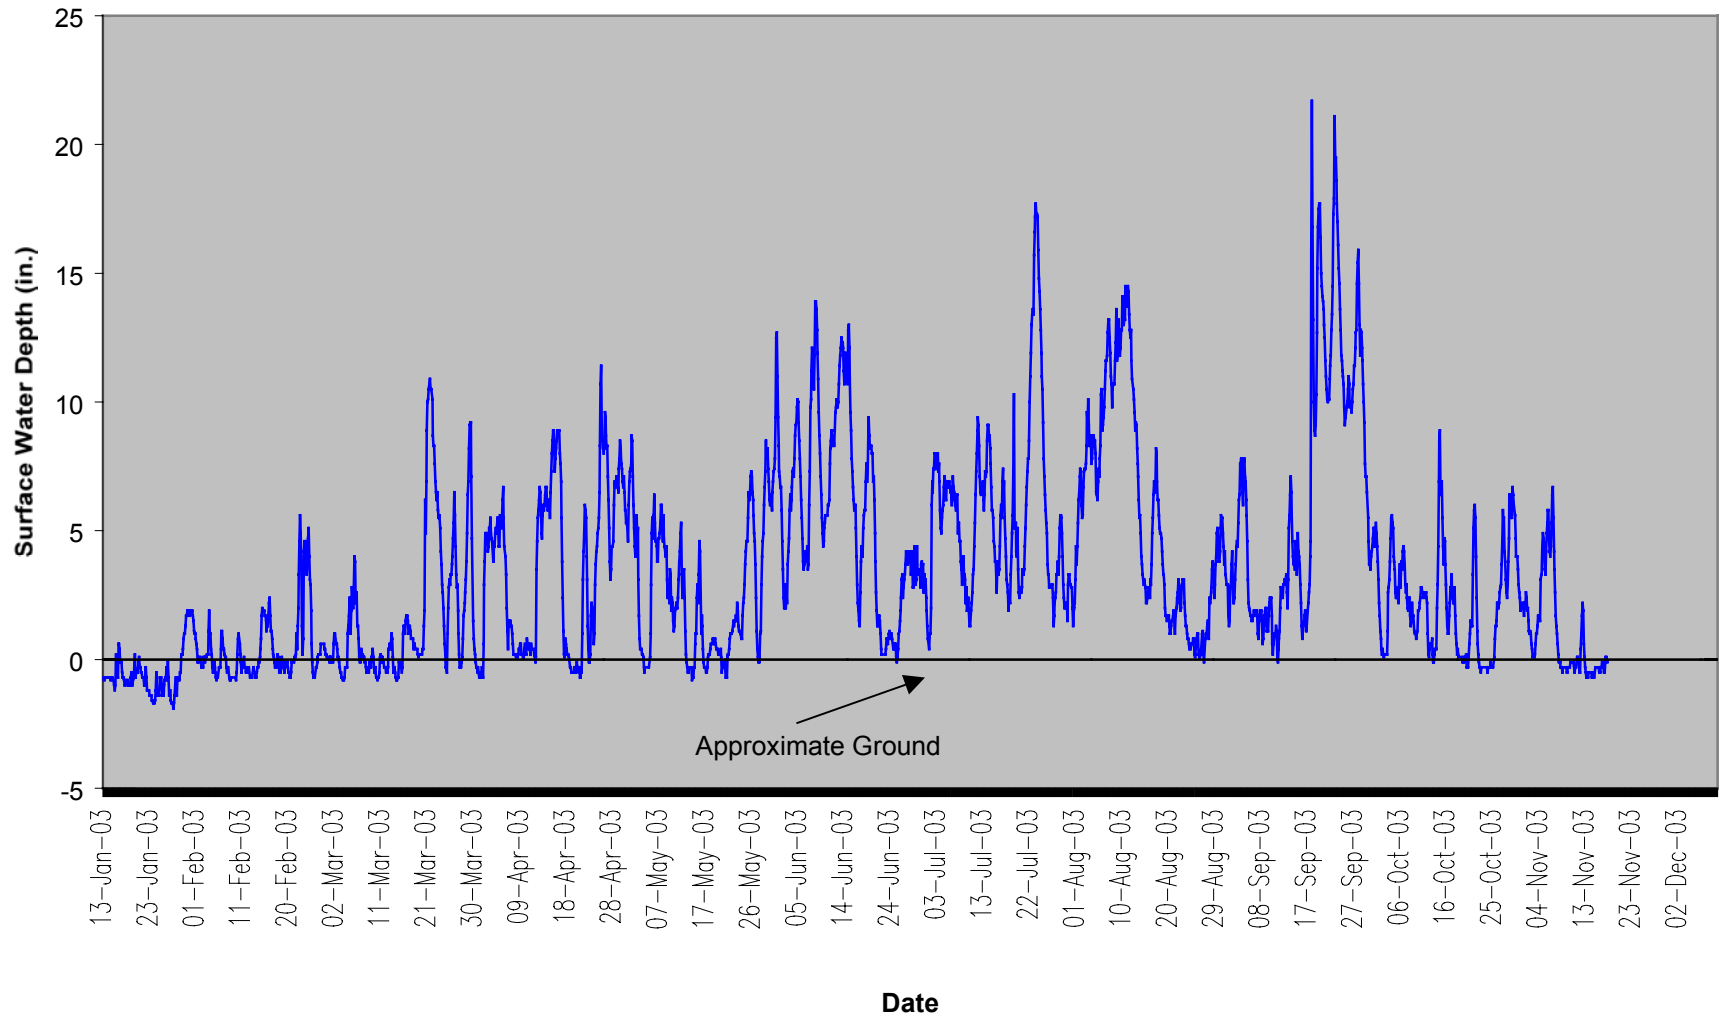

Ballance Farm BFSG-2 40" Surface Gauge