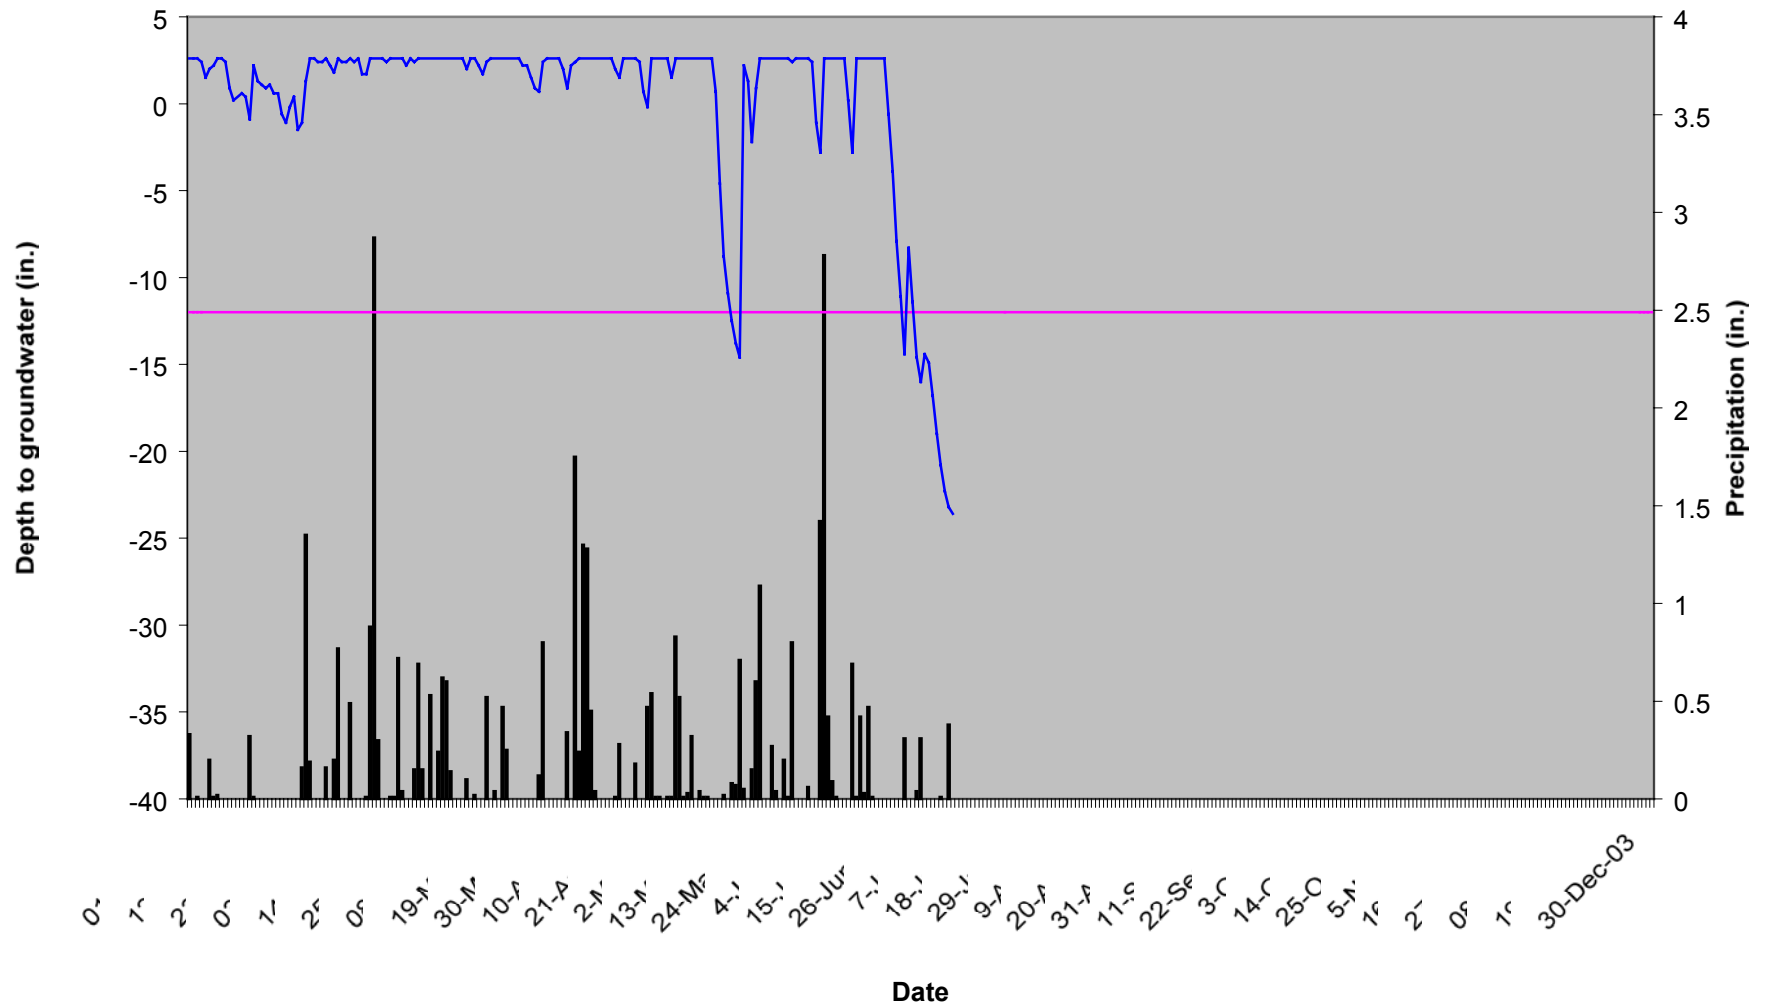

Ballance Farm BF-10 40" Groundwater

Ballance Farm BF-11 40" Groundwater

Ballance Farm BF-12 40" Groundwater

Ballance Farm BF-13 40" Groundwater

■ Rainfall — Required Depth — BF-13 S214059

Ballance Farm BF-14 40" Groundwater

■ Rainfall — Required Depth — BF-14 S2B2369

Ballance Farm BF-15 40" Groundwater

Ballance Farm BF-16 40" Groundwater

■ Rainfall — Required Depth — BF-16 S2B2402

Ballance Farm BF-17 40" Groundwater

■ Rainfall — Required Depth — BF-17 S2B25A2

Ballance Farm BF-18 40" Groundwater

■ Rainfall — Required Depth — BF-18 S317595

Ballance Farm BF-19 40" Groundwater

■ Rainfall — Required Depth — BF-19 S417BA7

Ballance Farm BF-20 40" Groundwater

Ballance Farm BF-21 40" Groundwater