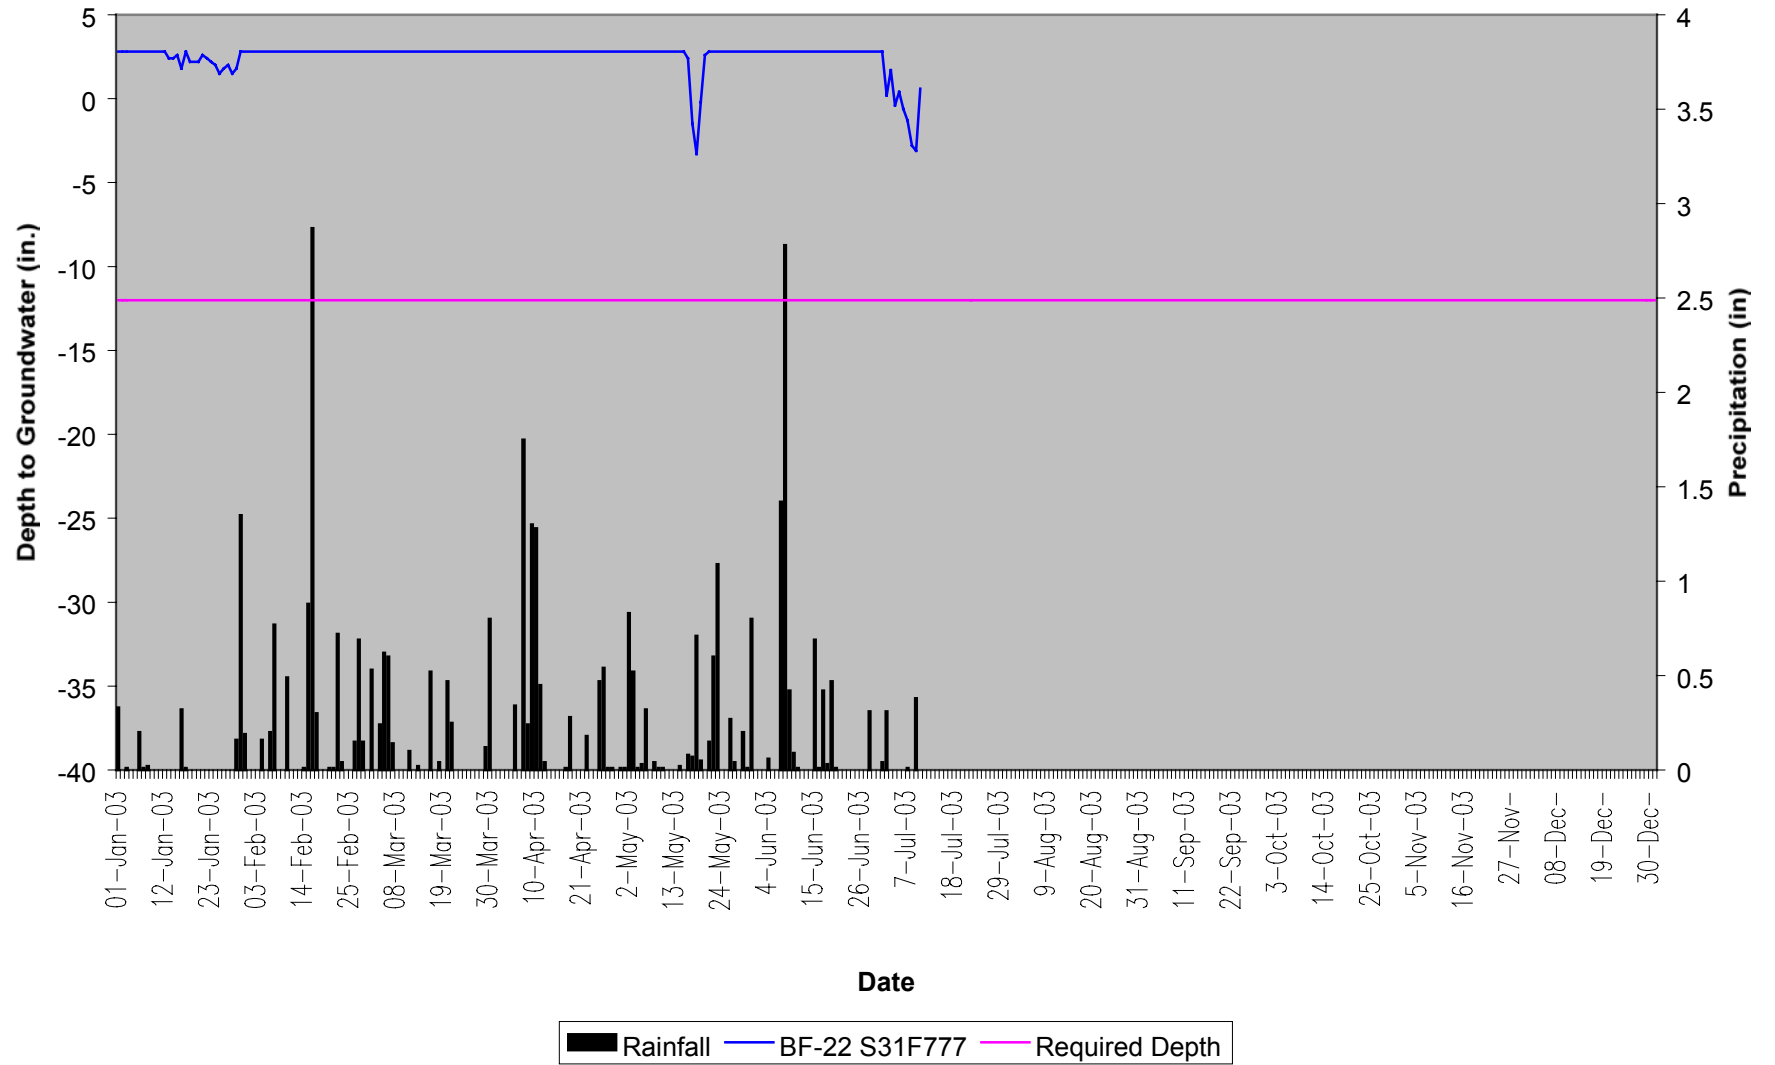

Ballance Farm BF-22 40" Groundwater