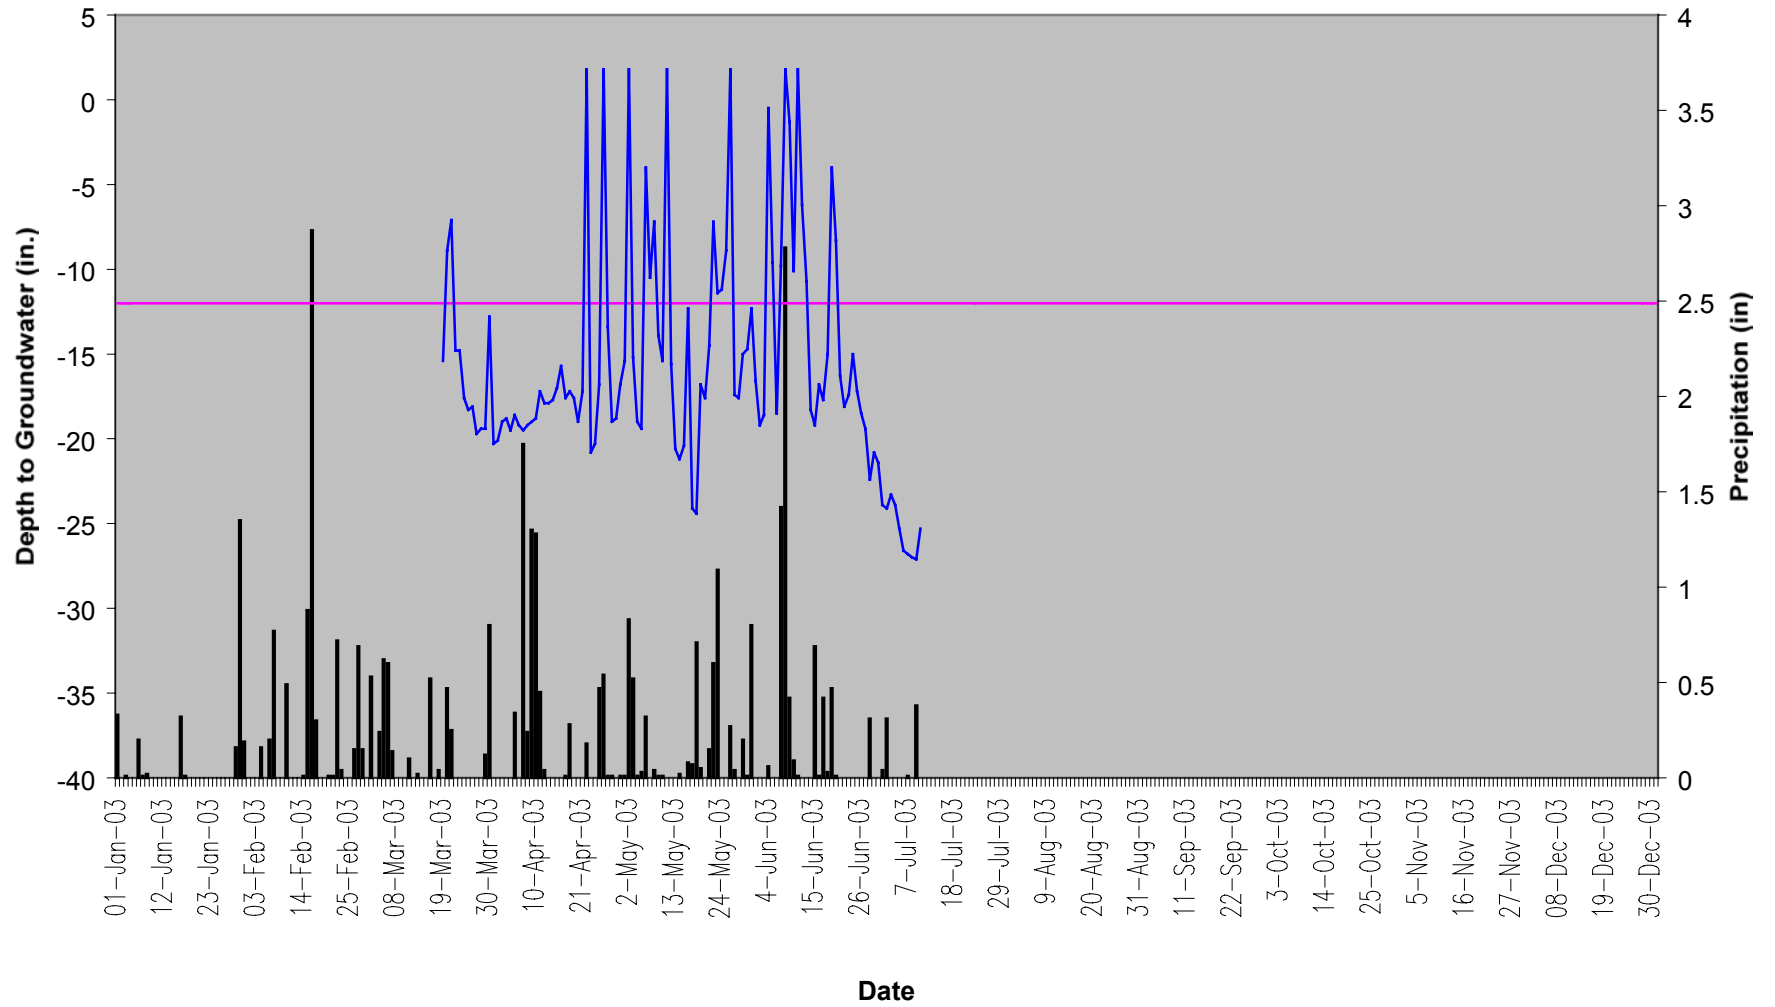

Ballance Farm BF-16 40" Groundwater

■ Rainfall   — Required Depth   — BF-16 S2B2402