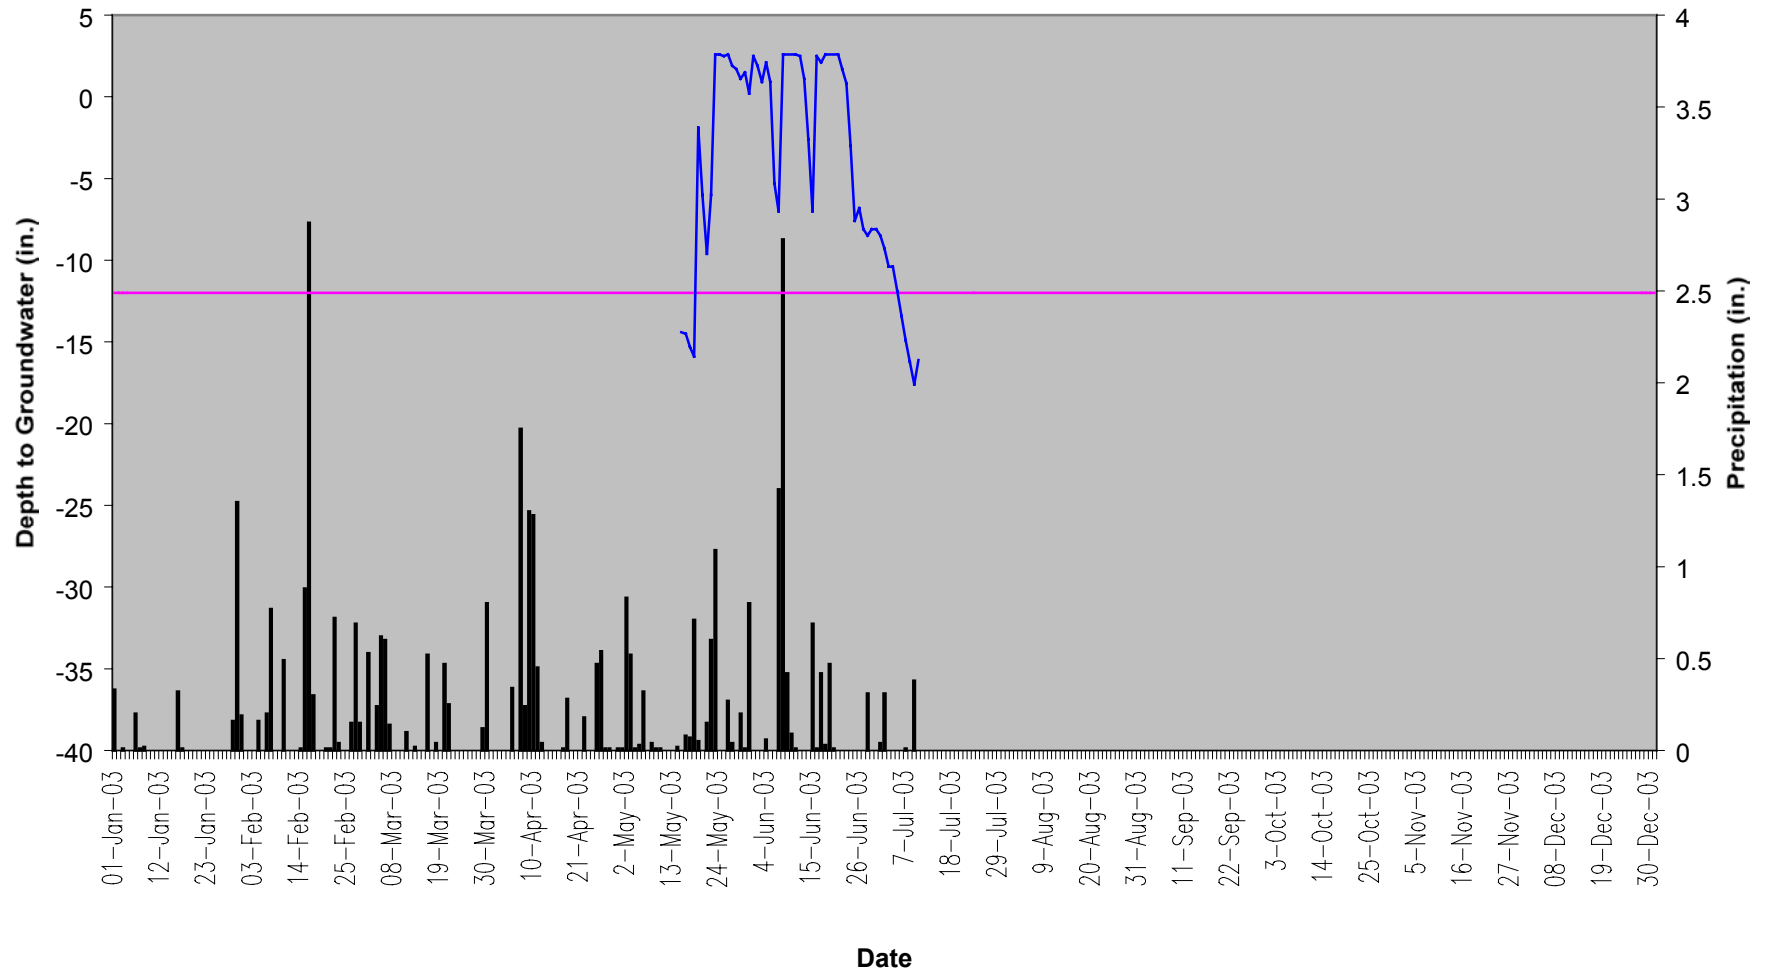

GROUNDWATER GAUGE GRAPHS

**Ballance Farm BF-1
40" Groundwater**

■ Rainfall — Required Depth — BF-1 S31F74E

Ballance Farm BF-2 40" Groundwater

Ballance Farm BF-3 40" Groundwater

Ballance Farm BF-4 40" Groundwater

■ Rainfall — Required Depth — BF-4 S31F804

Ballance Farm BF-5 40" Groundwater

Ballance Farm BF-6 40" Groundwater

Ballance Farm BF-7 40" Groundwater

Ballance Farm BF-8 40" Groundwater

Ballance Farm BF-9 40" Groundwater