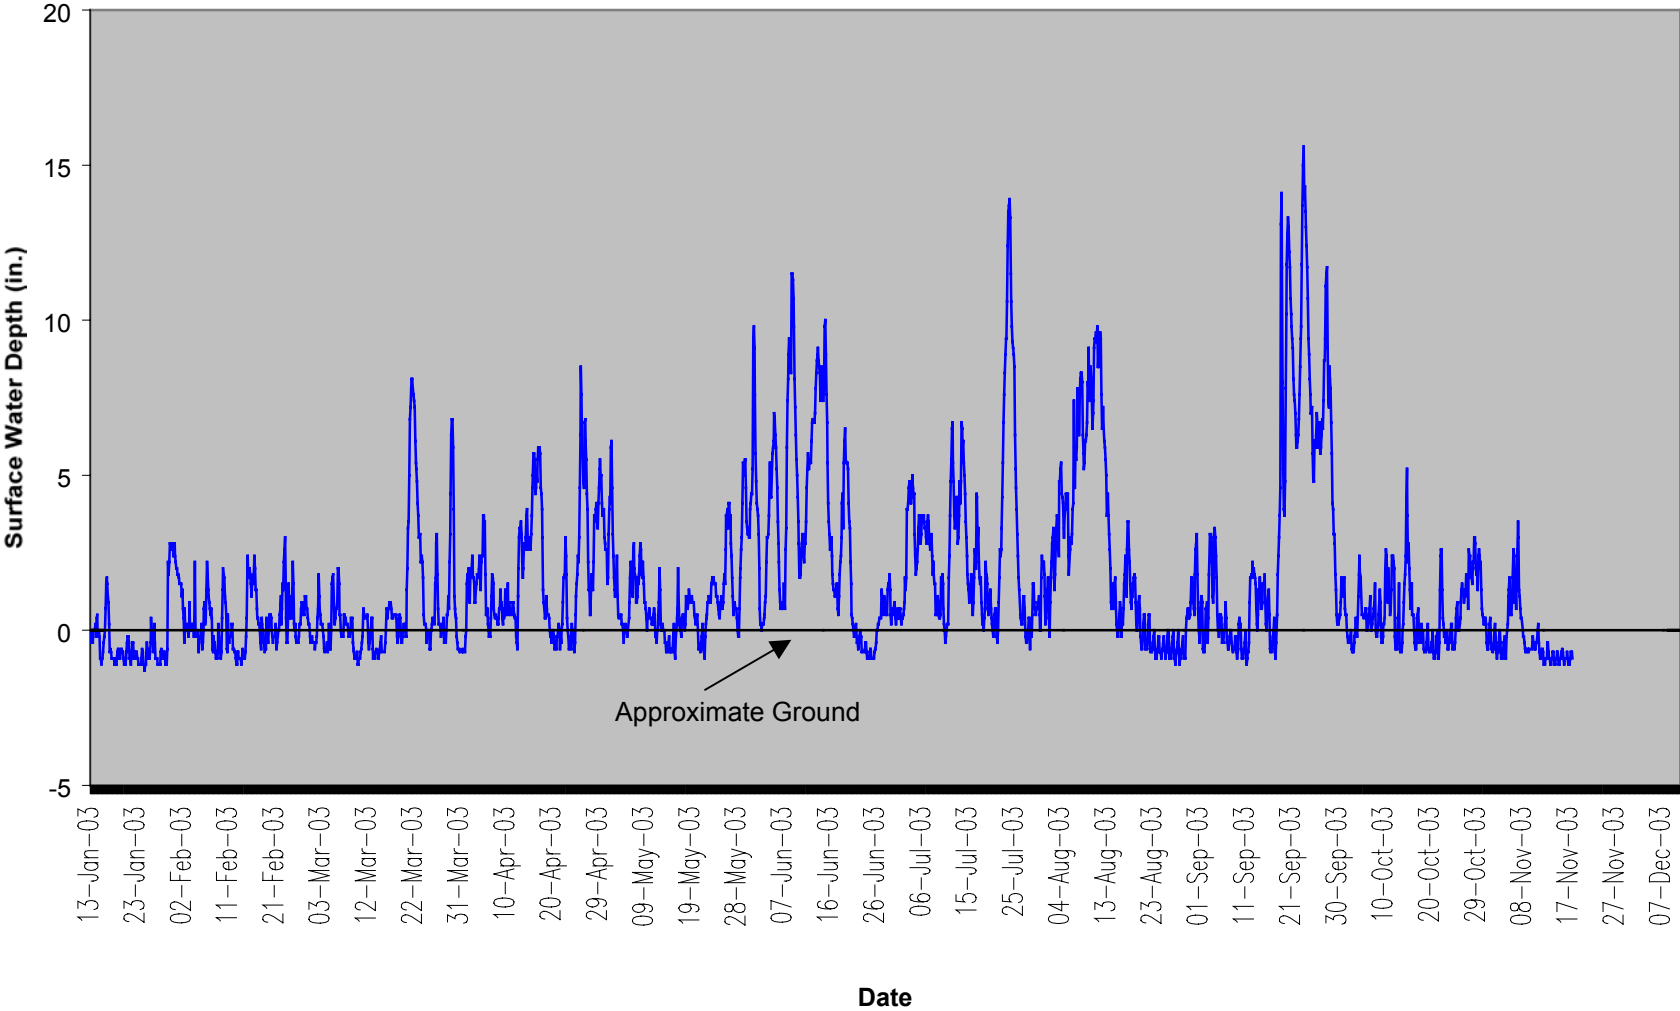

**Ballance Farm BFSG-14
40" Surface Gauge**