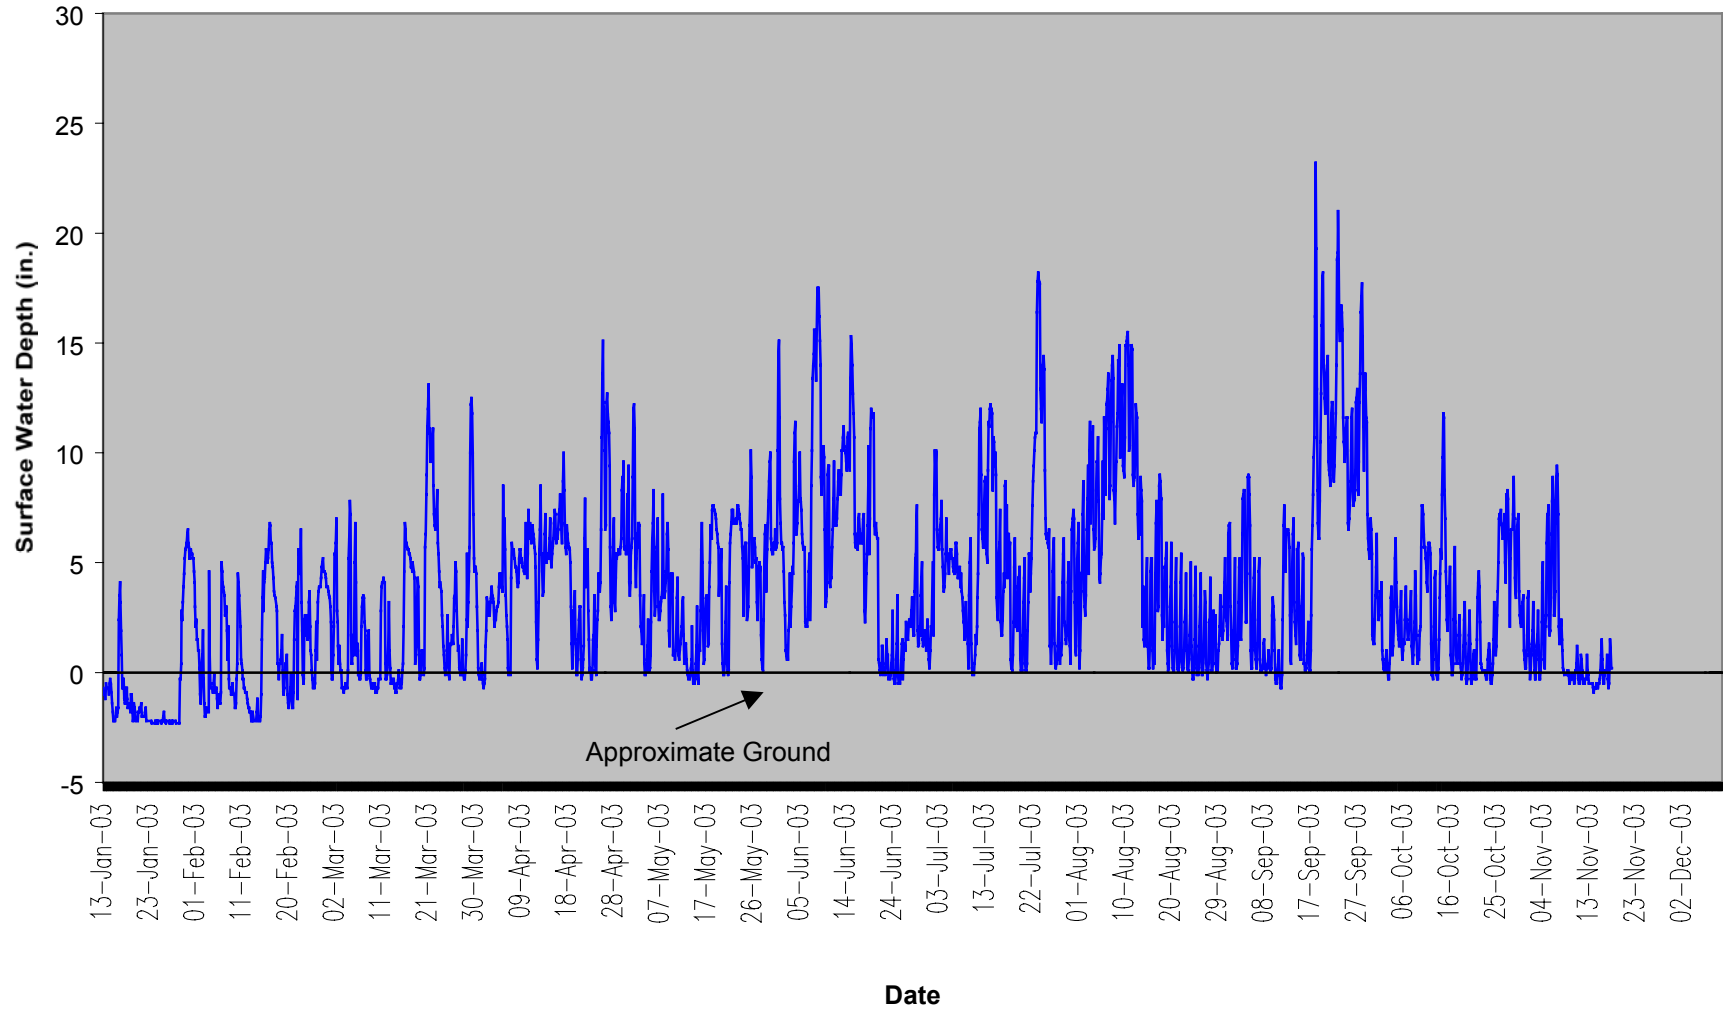

**Ballance Farm BFSG-3
40" Surface Gauge**