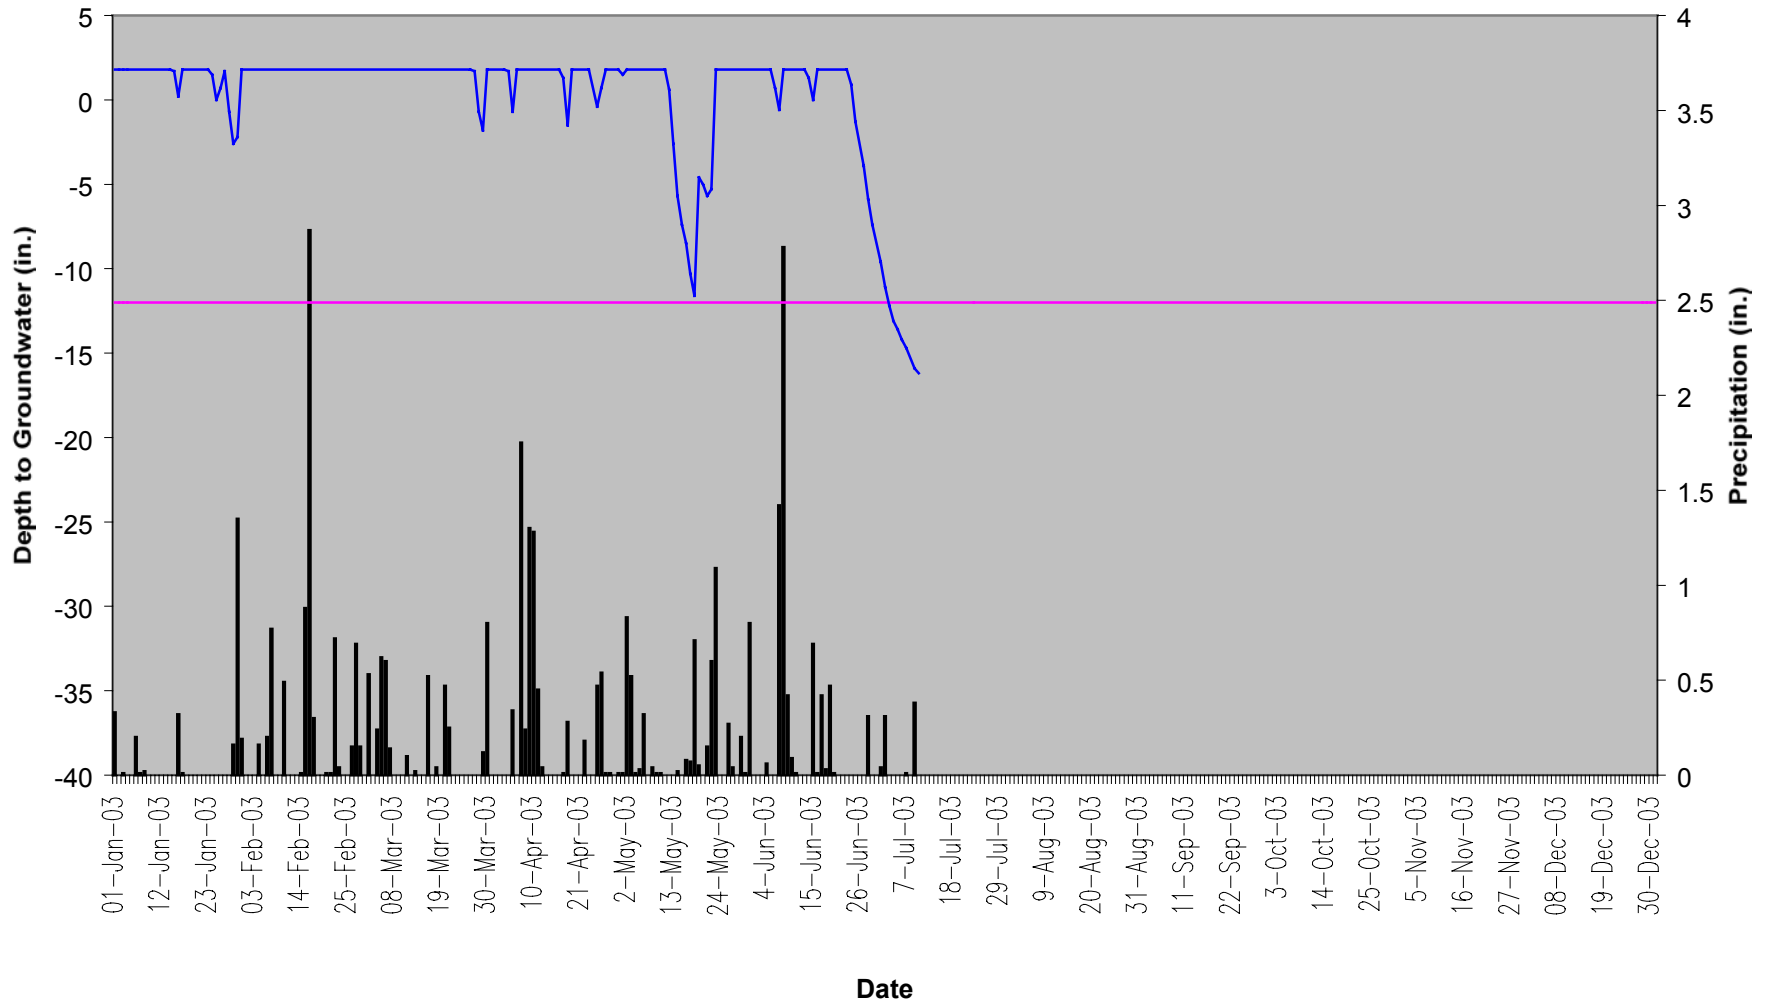

Ballance Farm BF-10 40" Groundwater

Ballance Farm BF-11 40" Groundwater

Ballance Farm BF-12 40" Groundwater

Ballance Farm BF-13 40" Groundwater

■ Rainfall — Required Depth — BF-13 S214059

Ballance Farm BF-14 40" Groundwater

■ Rainfall — Required Depth — BF-14 S2B2369

Ballance Farm BF-15 40" Groundwater

Ballance Farm BF-16 40" Groundwater

■ Rainfall — Required Depth — BF-16 S2B2402

Ballance Farm BF-17 40" Groundwater

■ Rainfall — Required Depth — BF-17 S2B25A2