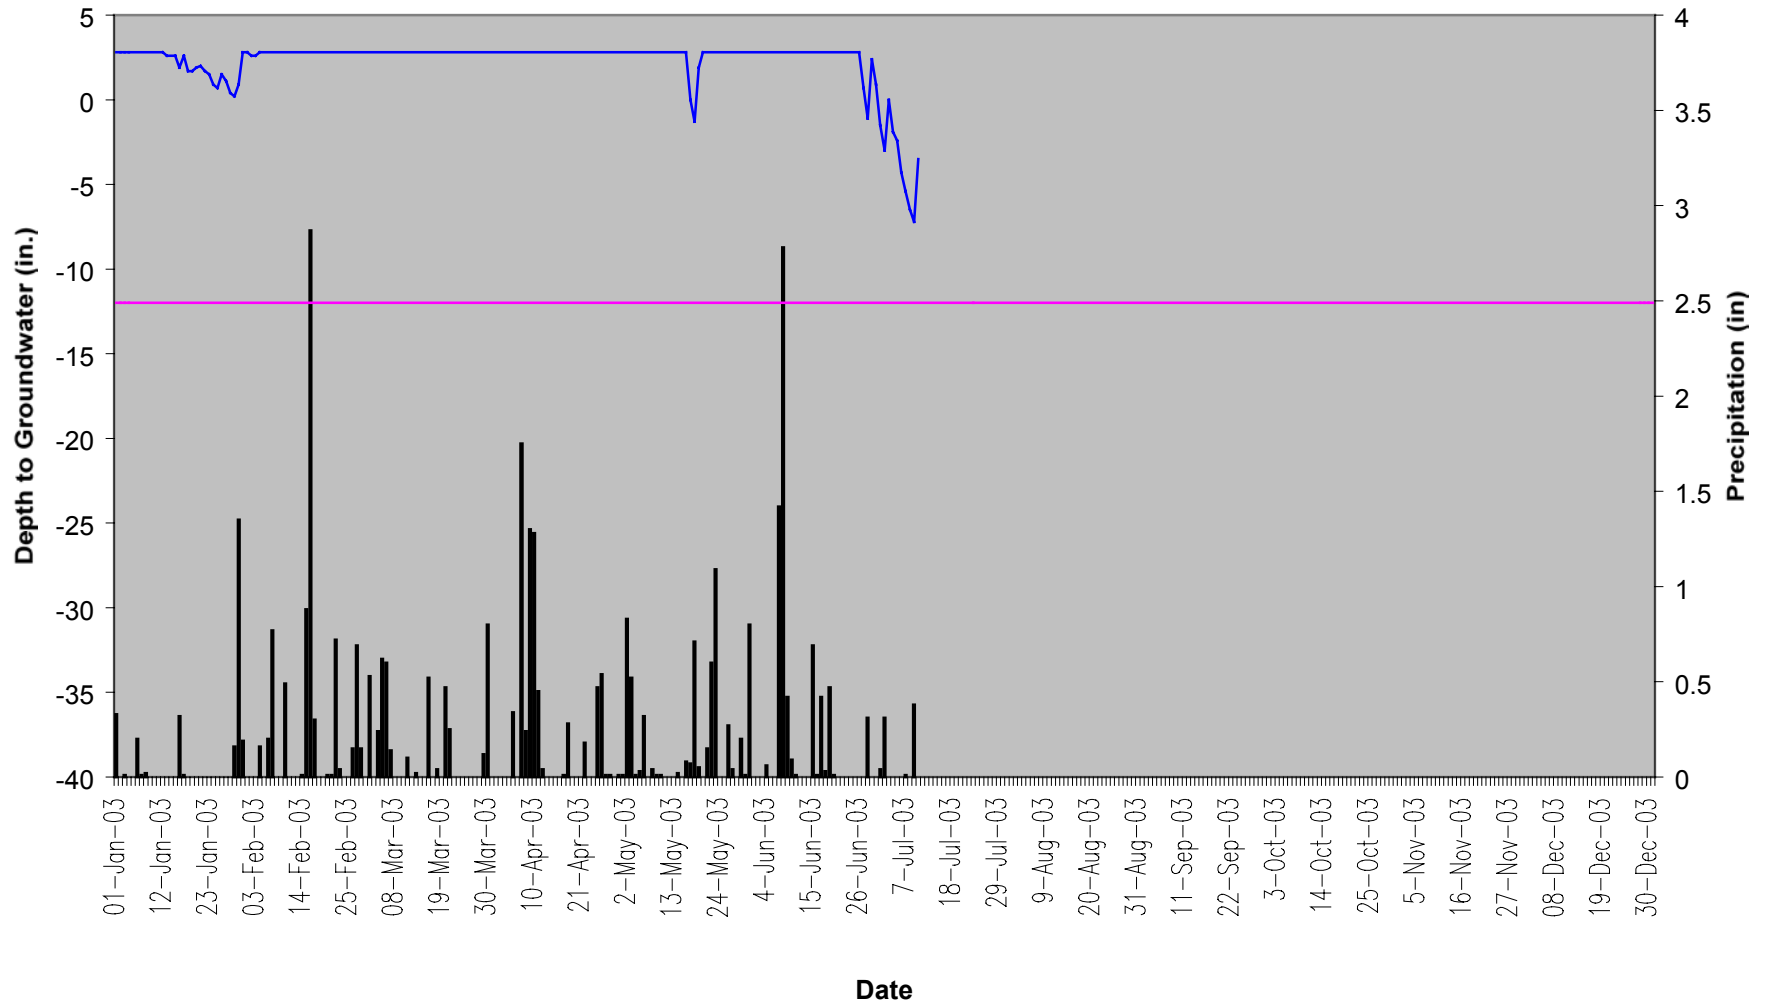

■ Rainfall — Required Depth — BF-14 S2B2369

Ballance Farm BF-15 40" Groundwater

Ballance Farm BF-16 40" Groundwater

■ Rainfall — Required Depth — BF-16 S2B2402

Ballance Farm BF-17 40" Groundwater

■ Rainfall — Required Depth — BF-17 S2B25A2

Ballance Farm BF-18 40" Groundwater

■ Rainfall — Required Depth — BF-18 S317595

Ballance Farm BF-19 40" Groundwater

■ Rainfall — Required Depth — BF-19 S417BA7

Ballance Farm BF-20 40" Groundwater

Ballance Farm BF-21 40" Groundwater