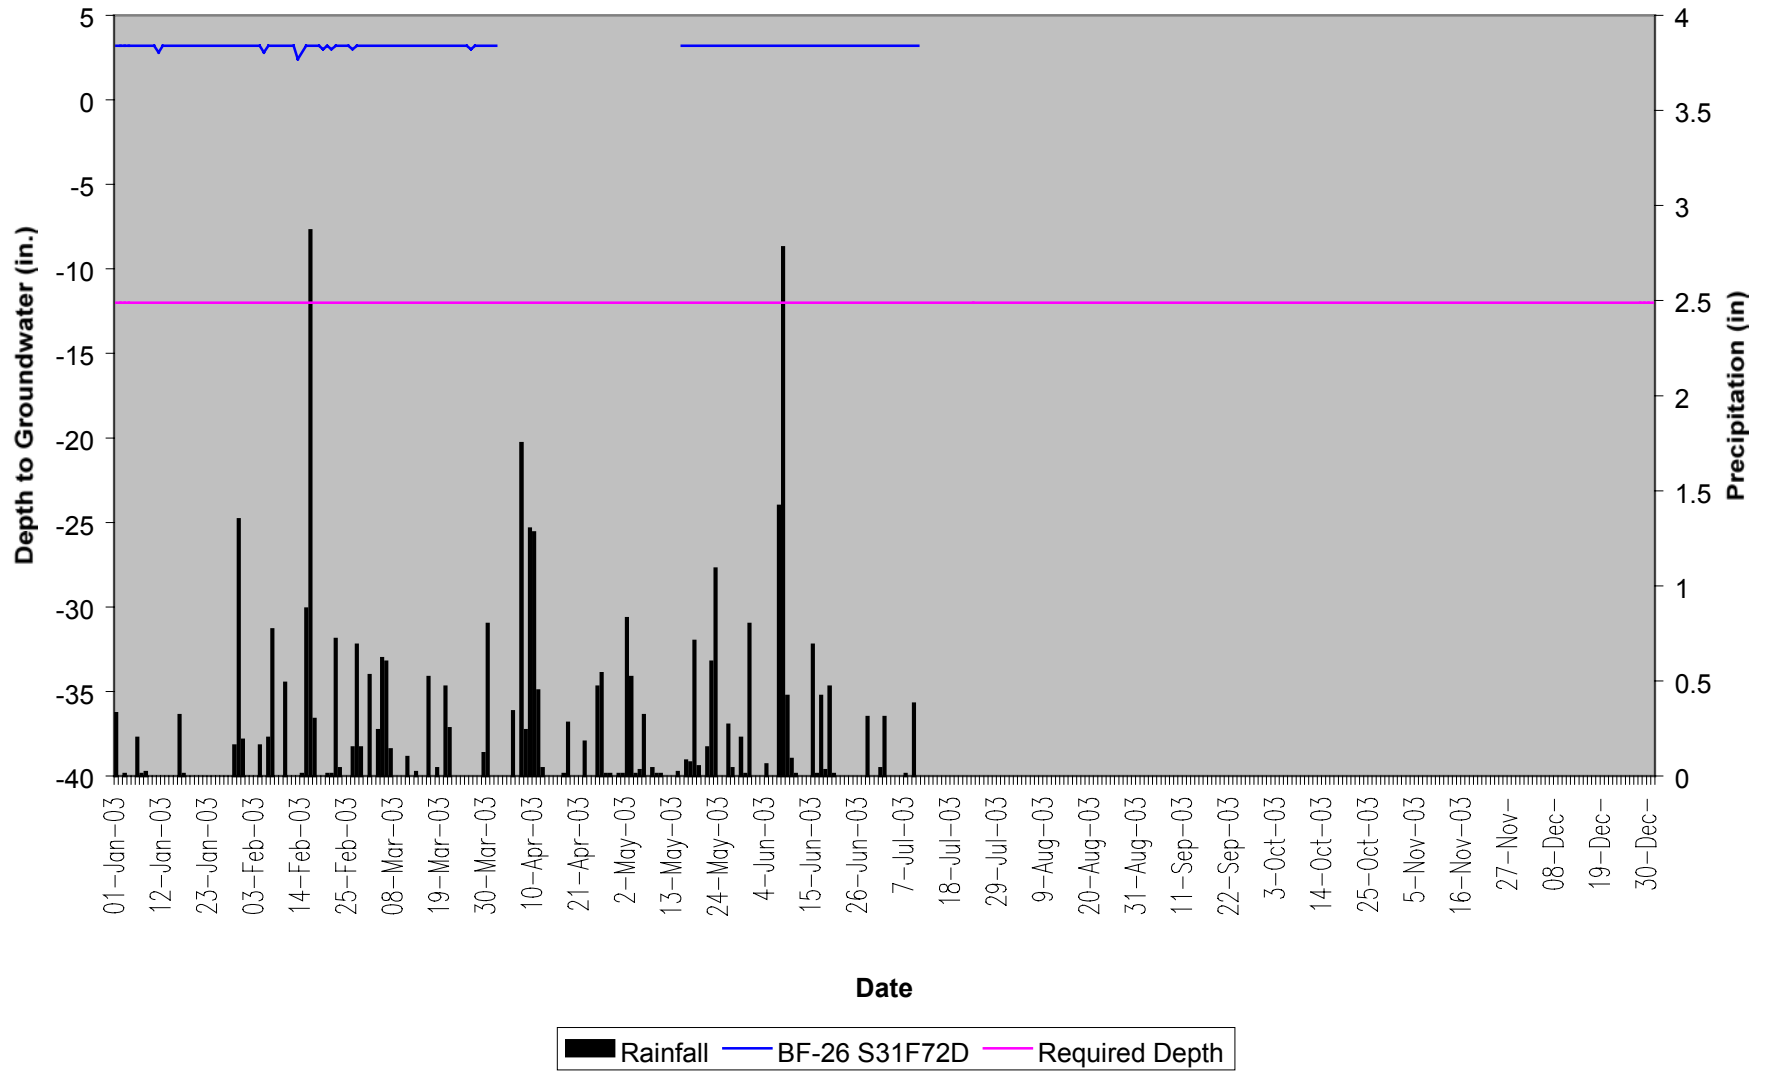

Ballance Farm BF-26 40" Groundwater