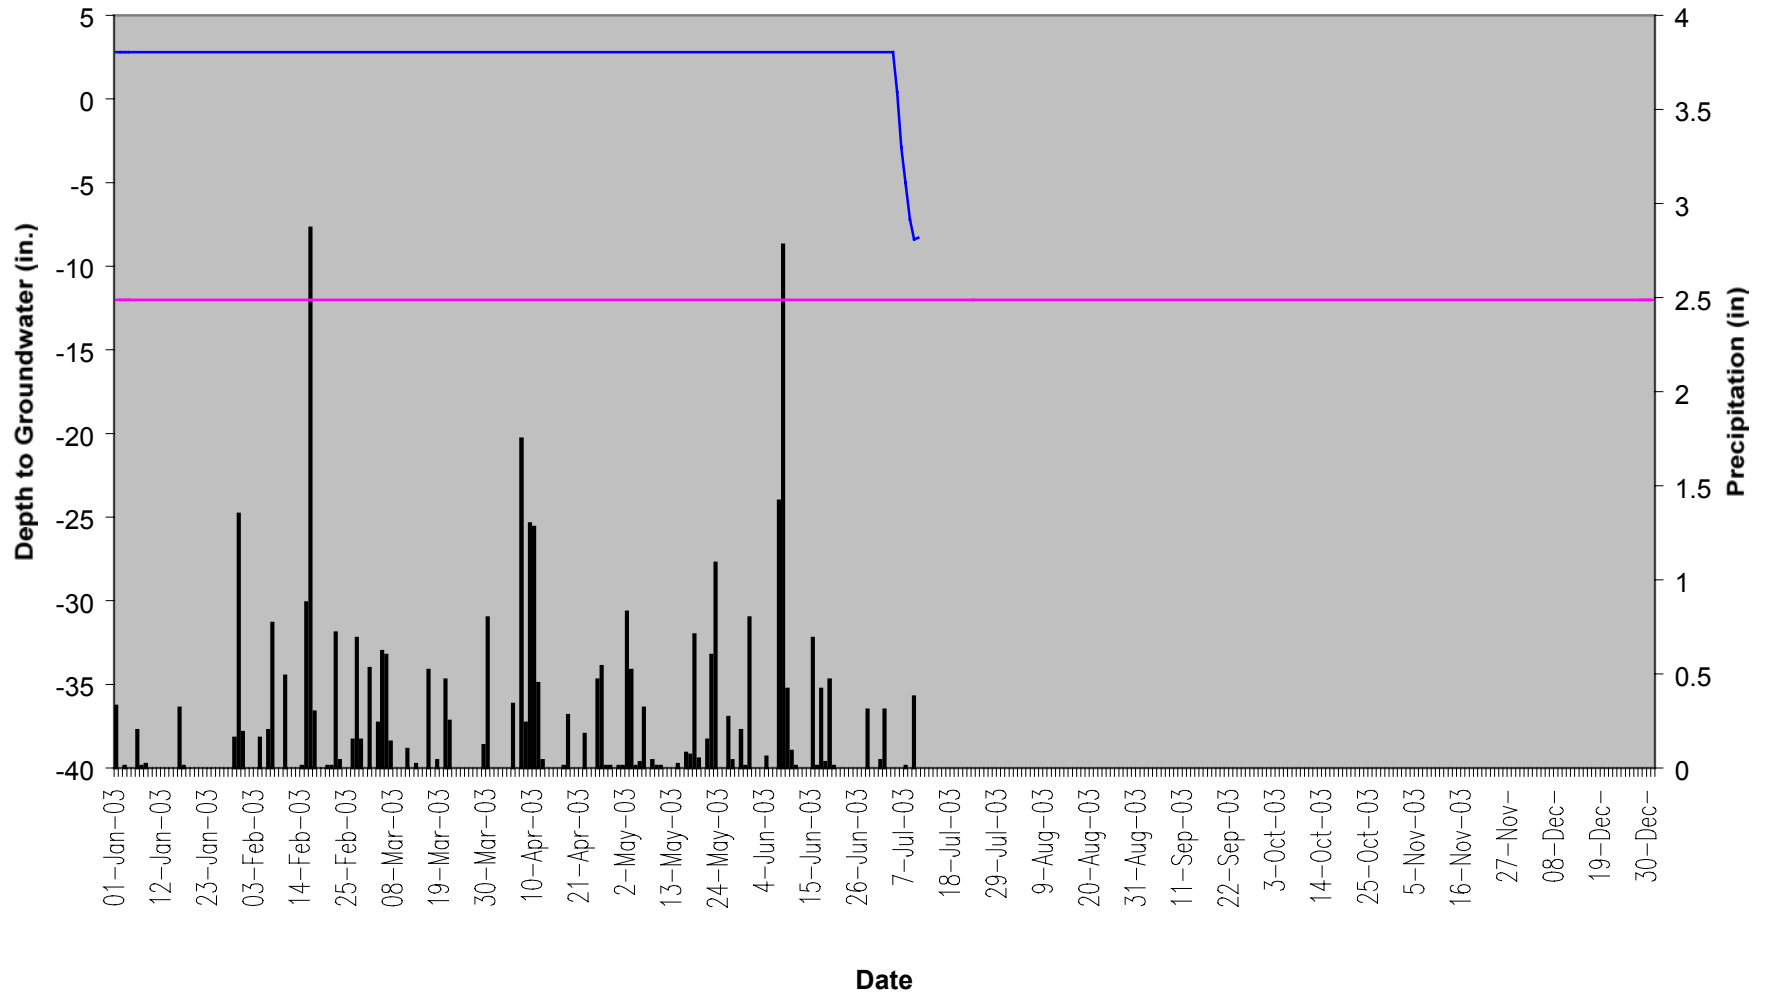

Ballance Farm BF-23 40" Groundwater

■ Rainfall   — BF-23 S3169F5   — Required Depth