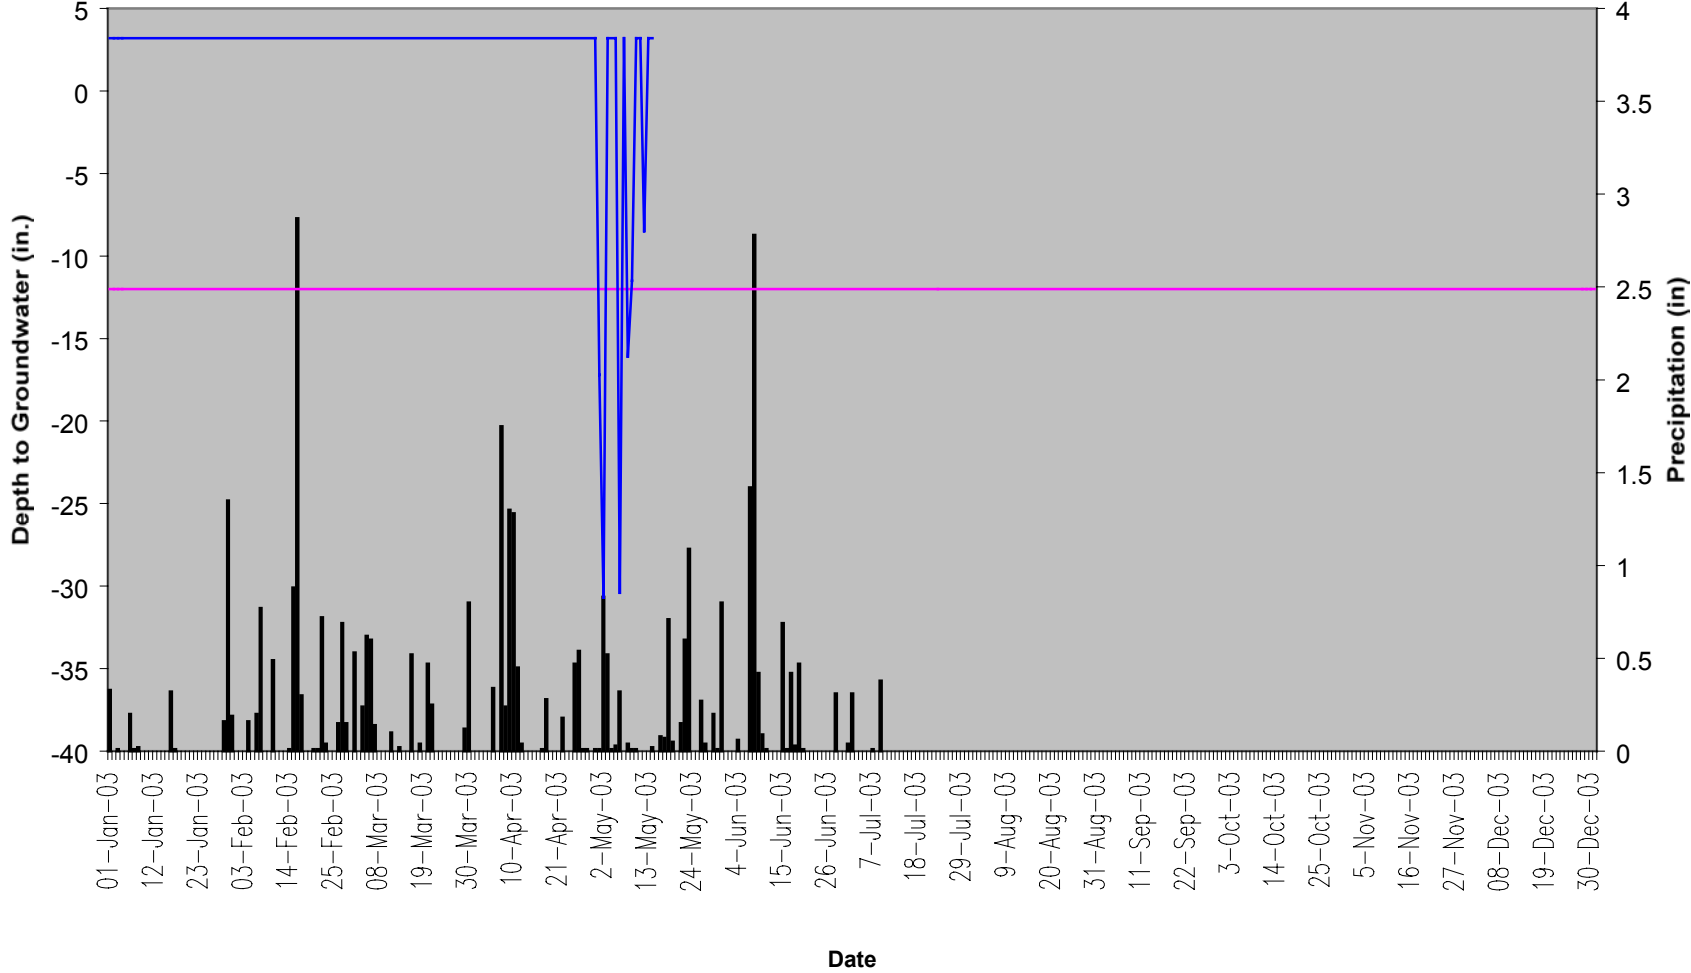

GROUNDWATER GAUGE GRAPHS

**Ballance Farm BF-1
40" Groundwater**

■ Rainfall — Required Depth — BF-1 S31F74E

Ballance Farm BF-2 40" Groundwater

Ballance Farm BF-3 40" Groundwater

Ballance Farm BF-4 40" Groundwater

■ Rainfall — Required Depth — BF-4 S31F804

Ballance Farm BF-5 40" Groundwater

Ballance Farm BF-6 40" Groundwater

Ballance Farm BF-7 40" Groundwater

Ballance Farm BF-8 40" Groundwater

Ballance Farm BF-9 40" Groundwater