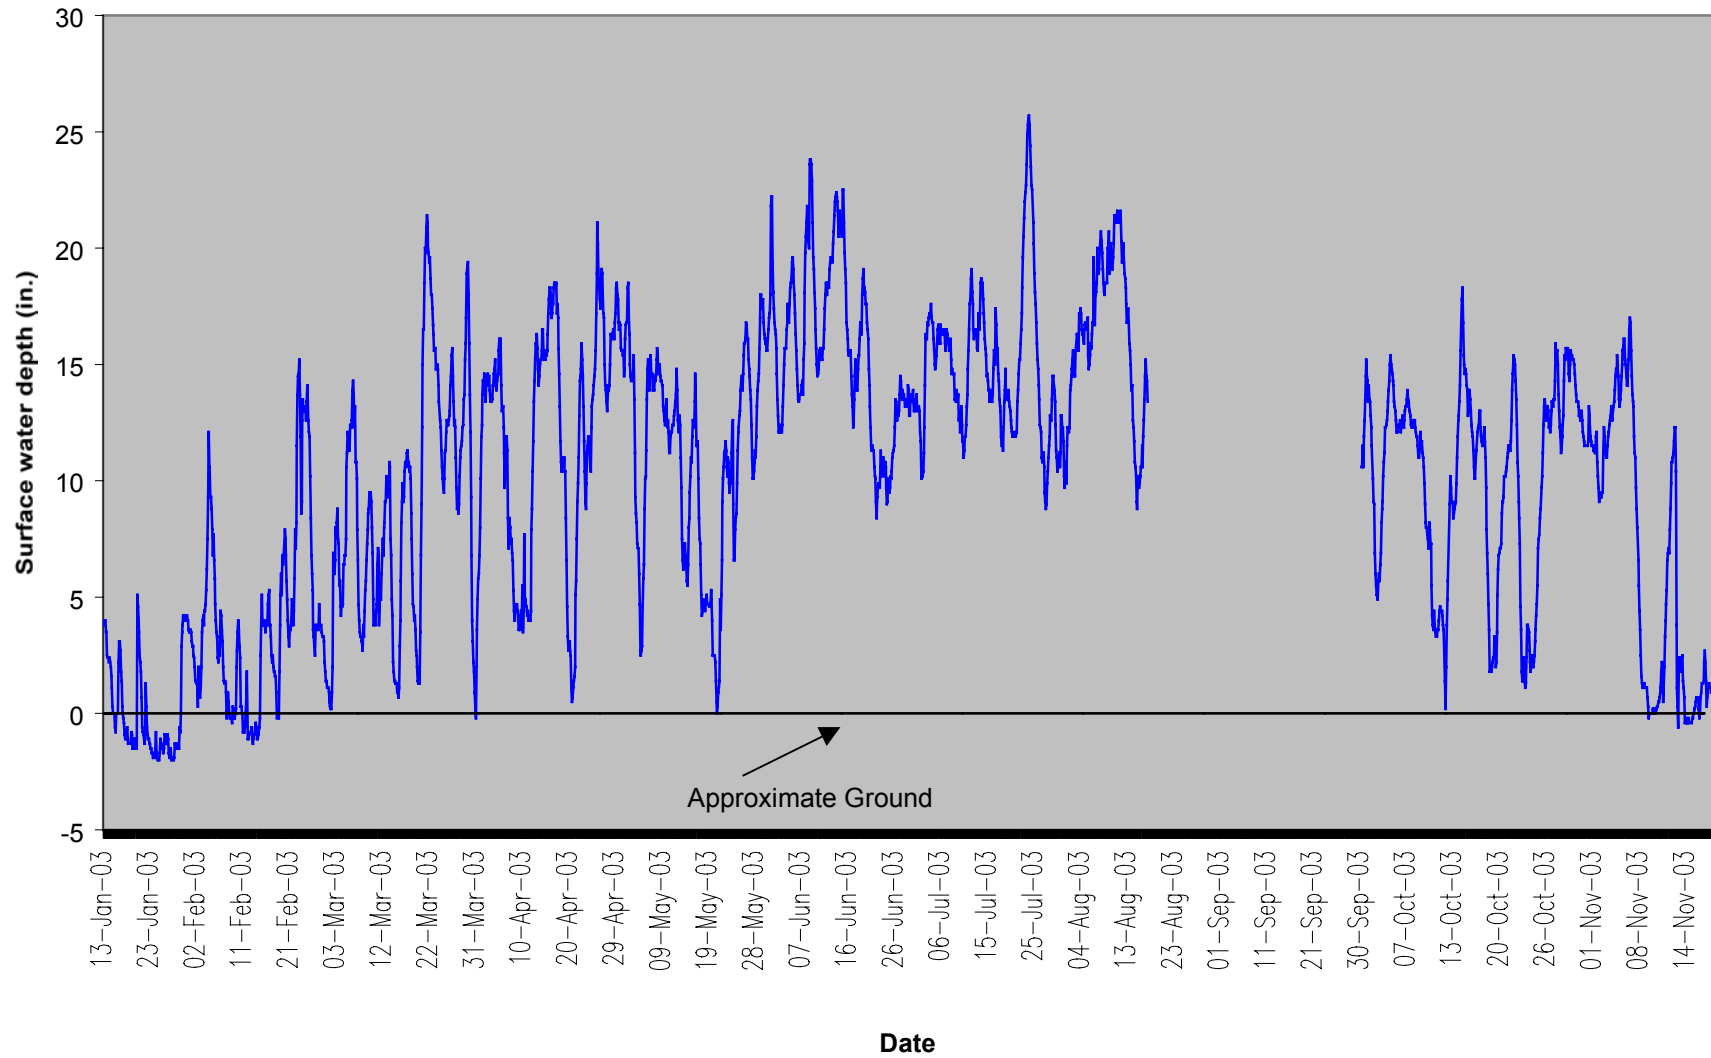

**Ballance Farm BFGS-8
40" Surface Gauge**

**Ballance Farm BFSG-9
40" Surface Gauge**

Ballance Farm BFGS-11 40" Surface Gauge

**Ballance Farm BFGS-12
40" Surface Gauge**

Ballance Farm BFGS-13 40" Surface Gauge

**Ballance Farm BFSG-14
40" Surface Gauge**

**Ballance Farm BFSG-15
40" Surface Gauge**