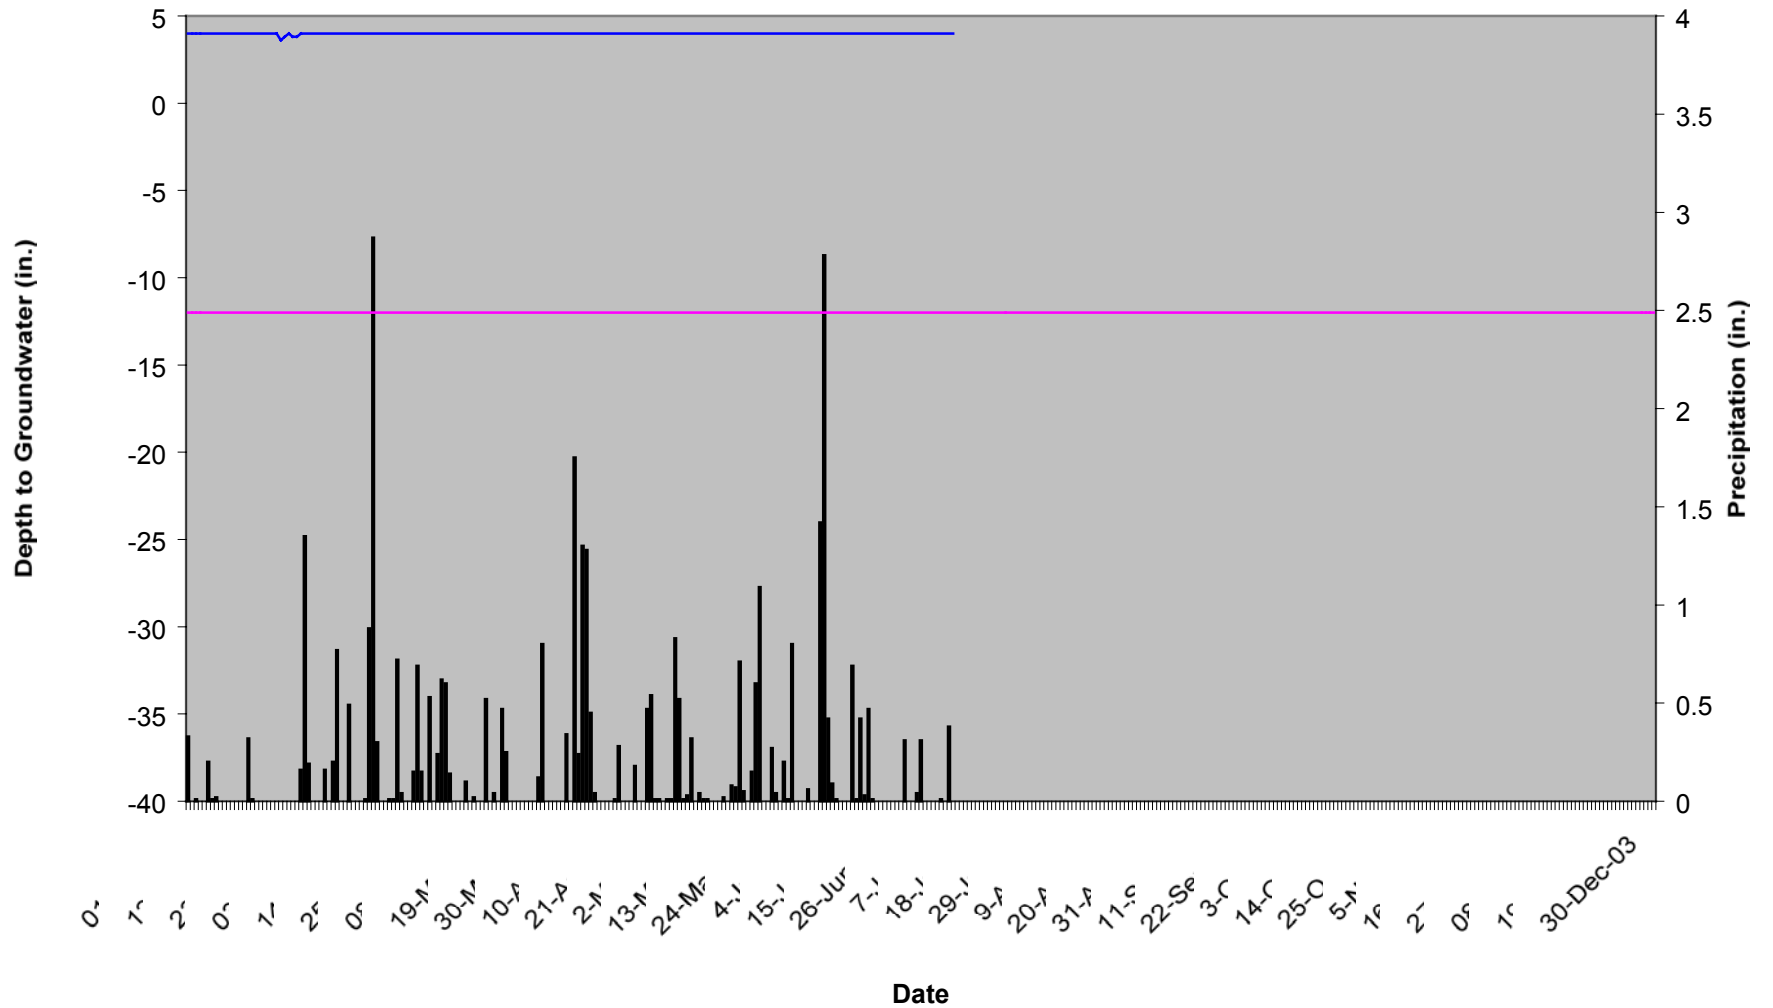

GROUNDWATER GAUGE GRAPHS

**Ballance Farm BF-1
40" Groundwater**

■ Rainfall — Required Depth — BF-1 S31F74E

Ballance Farm BF-2 40" Groundwater

Ballance Farm BF-3 40" Groundwater

Ballance Farm BF-4 40" Groundwater

■ Rainfall — Required Depth — BF-4 S31F804

Ballance Farm BF-5 40" Groundwater

Ballance Farm BF-6 40" Groundwater

Ballance Farm BF-7 40" Groundwater

Ballance Farm BF-8 40" Groundwater

Ballance Farm BF-9 40" Groundwater

Ballance Farm BF-10 40" Groundwater

Ballance Farm BF-11 40" Groundwater

Ballance Farm BF-12 40" Groundwater

Ballance Farm BF-13 40" Groundwater

■ Rainfall — Required Depth — BF-13 S214059

Ballance Farm BF-14 40" Groundwater