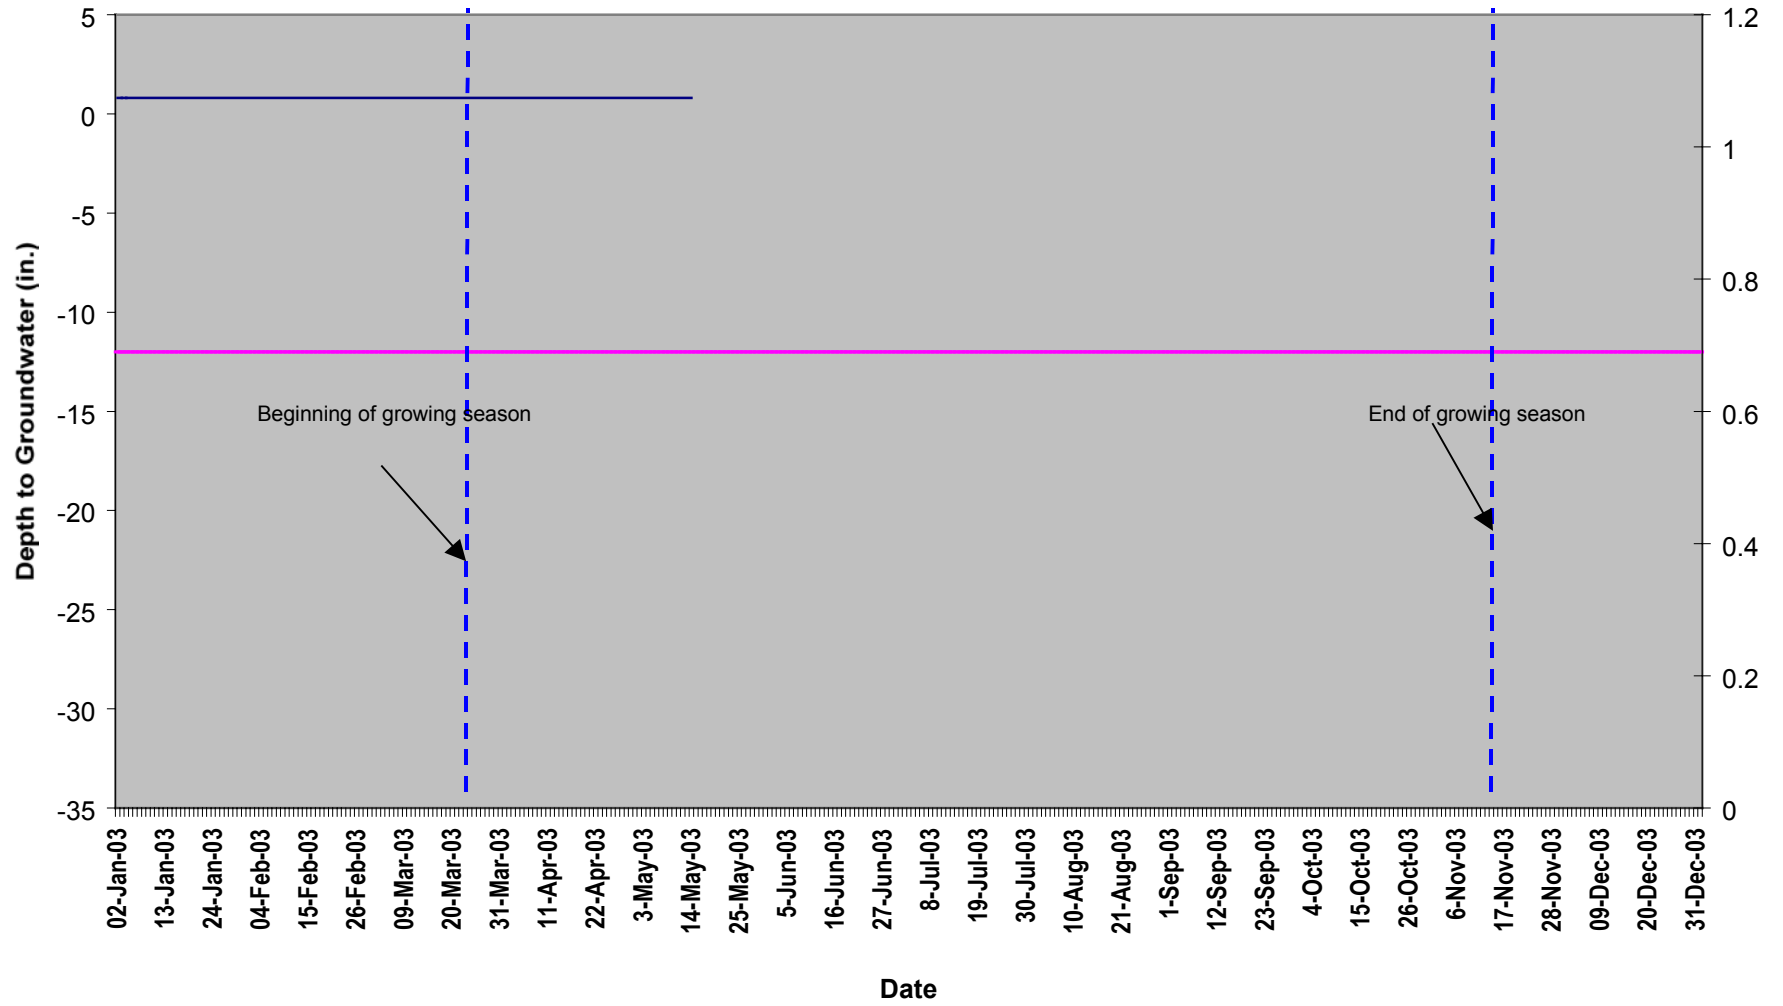

Ballance Farm BF-26 40" Groundwater

Ballance Farm BF-27 40" Groundwater

■ Rainfall — BF-27 S31FA18 — Required Depth

Ballance Farm BF-28 40" Groundwater

BF-REF1 S2EAC12

BF-REF2 S213FC9

BF-REF3 S214076

SURFACE WATER GAUGE GRAPHS

Ballance Farm BFGS-1 40" Surface Gauge

Ballance Farm BFSG-2 40" Surface Gauge

**Ballance Farm BFSG-3
40" Surface Gauge**

**Ballance Farm BFSG-5
40" Surface Gauge**

**Ballance Farm BFSG-7
40" Surface Gauge**