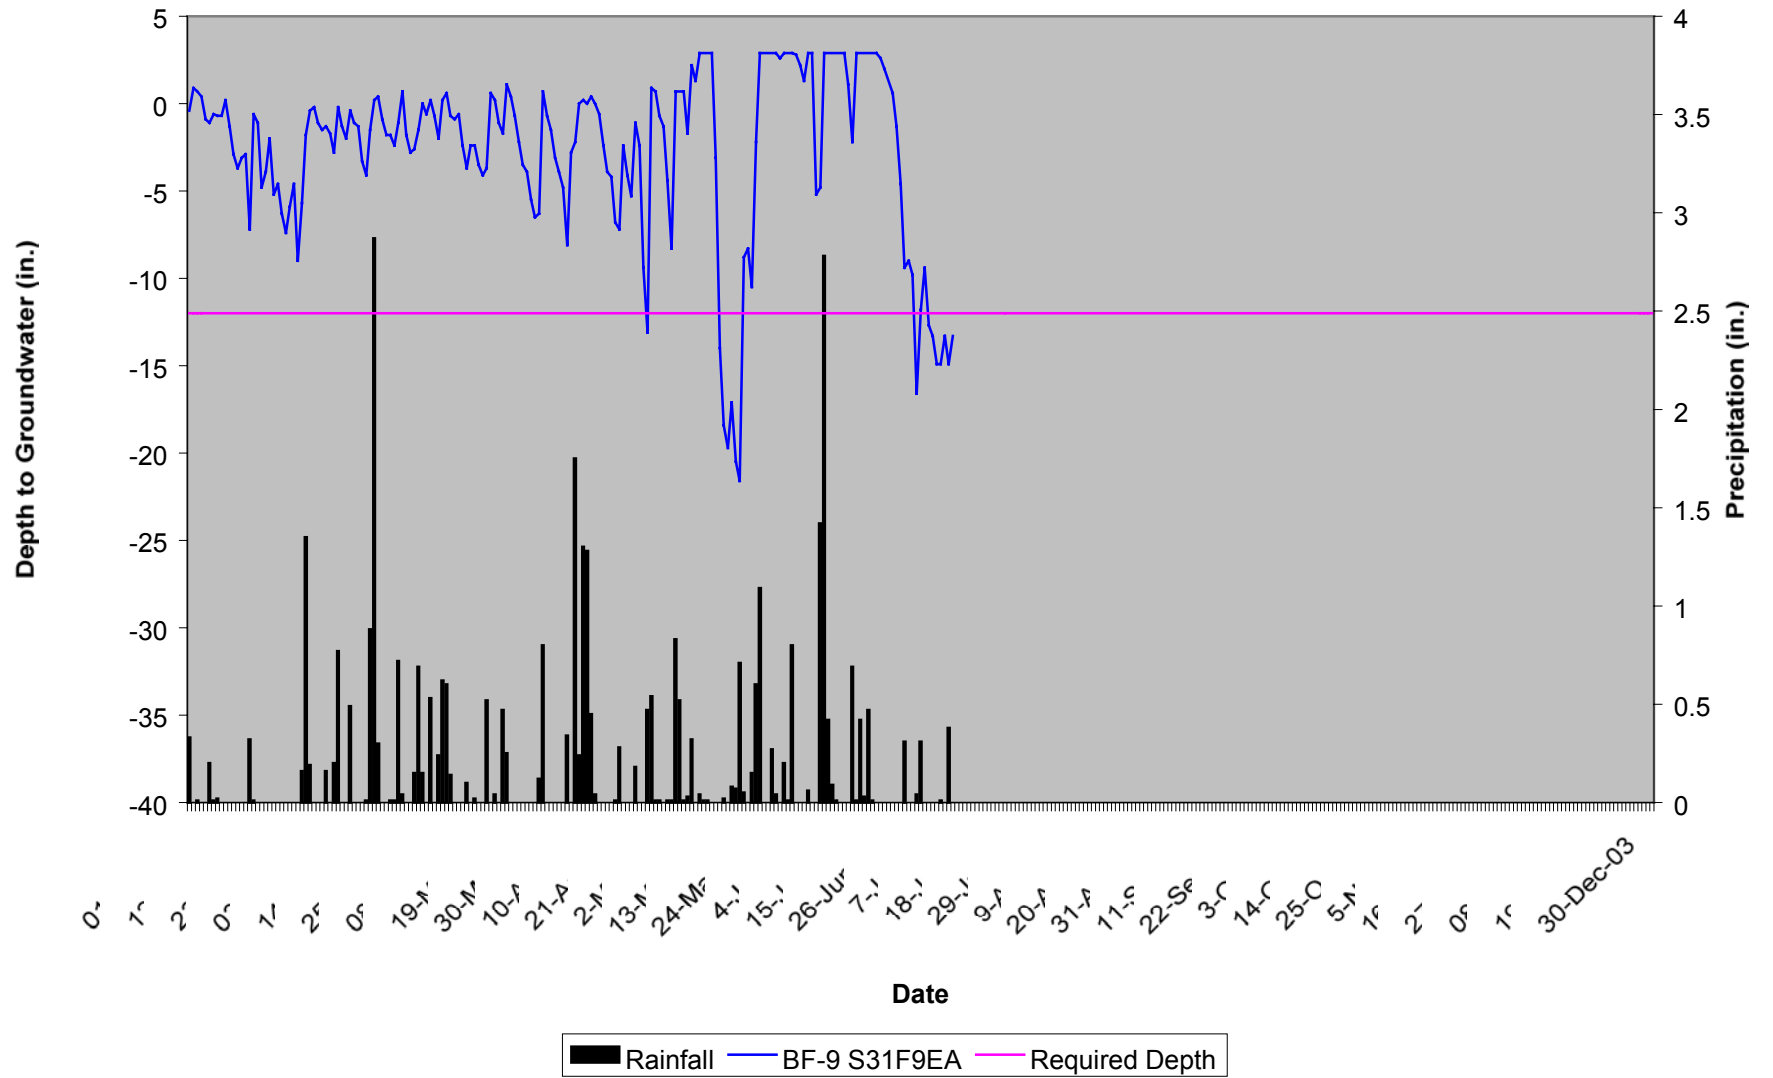

GROUNDWATER GAUGE GRAPHS

**Ballance Farm BF-1
40" Groundwater**

■ Rainfall — Required Depth — BF-1 S31F74E

Ballance Farm BF-2 40" Groundwater

Ballance Farm BF-3 40" Groundwater

Ballance Farm BF-4 40" Groundwater

■ Rainfall — Required Depth — BF-4 S31F804

Ballance Farm BF-5 40" Groundwater

Ballance Farm BF-6 40" Groundwater

Ballance Farm BF-7 40" Groundwater

Ballance Farm BF-8 40" Groundwater

Ballance Farm BF-9 40" Groundwater

Ballance Farm BF-10 40" Groundwater

Ballance Farm BF-11 40" Groundwater

Ballance Farm BF-12 40" Groundwater

Ballance Farm BF-13 40" Groundwater

■ Rainfall — Required Depth — BF-13 S214059

Ballance Farm BF-14 40" Groundwater