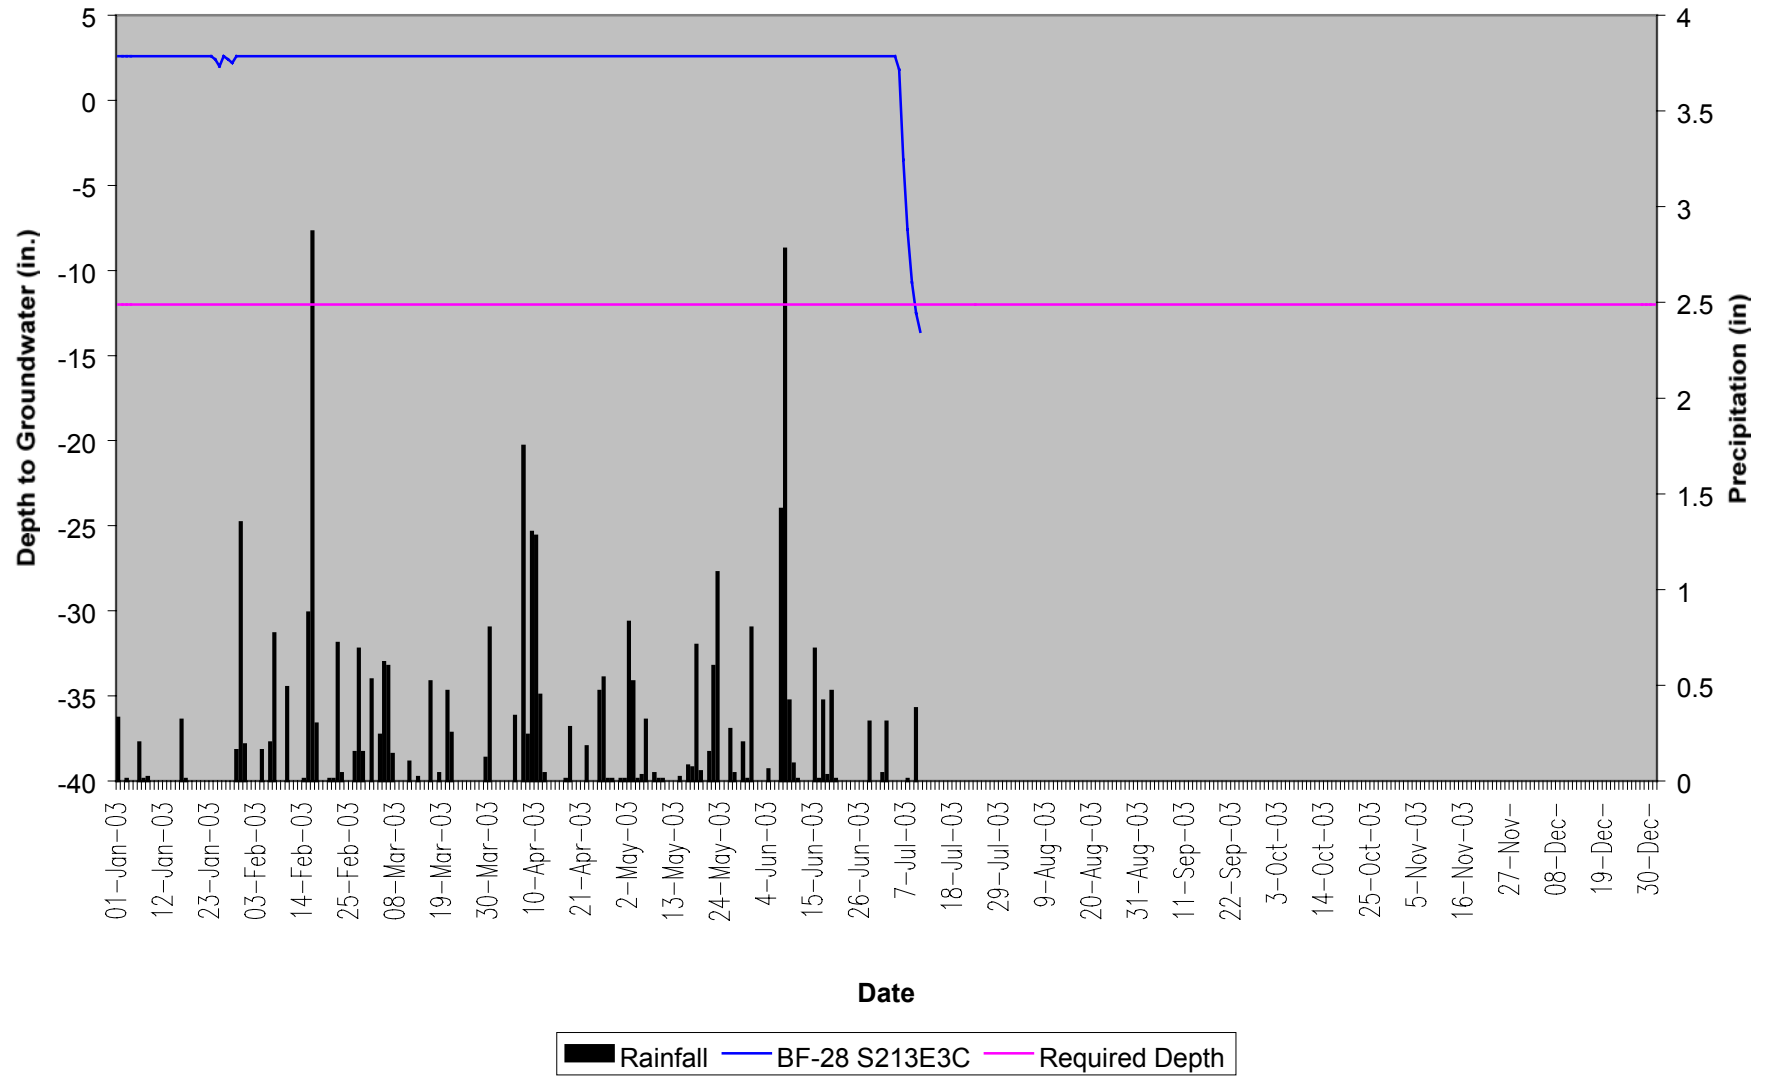

Ballance Farm BF-26 40" Groundwater

Ballance Farm BF-27 40" Groundwater

■ Rainfall — BF-27 S31FA18 — Required Depth

Ballance Farm BF-28 40" Groundwater

BF-REF1 S2EAC12

BF-REF2 S213FC9

BF-REF3 S214076

SURFACE WATER GAUGE GRAPHS

Ballance Farm BFGS-1 40" Surface Gauge

Ballance Farm BFSG-2 40" Surface Gauge

**Ballance Farm BFSG-3
40" Surface Gauge**

**Ballance Farm BFSG-5
40" Surface Gauge**

**Ballance Farm BFSG-7
40" Surface Gauge**