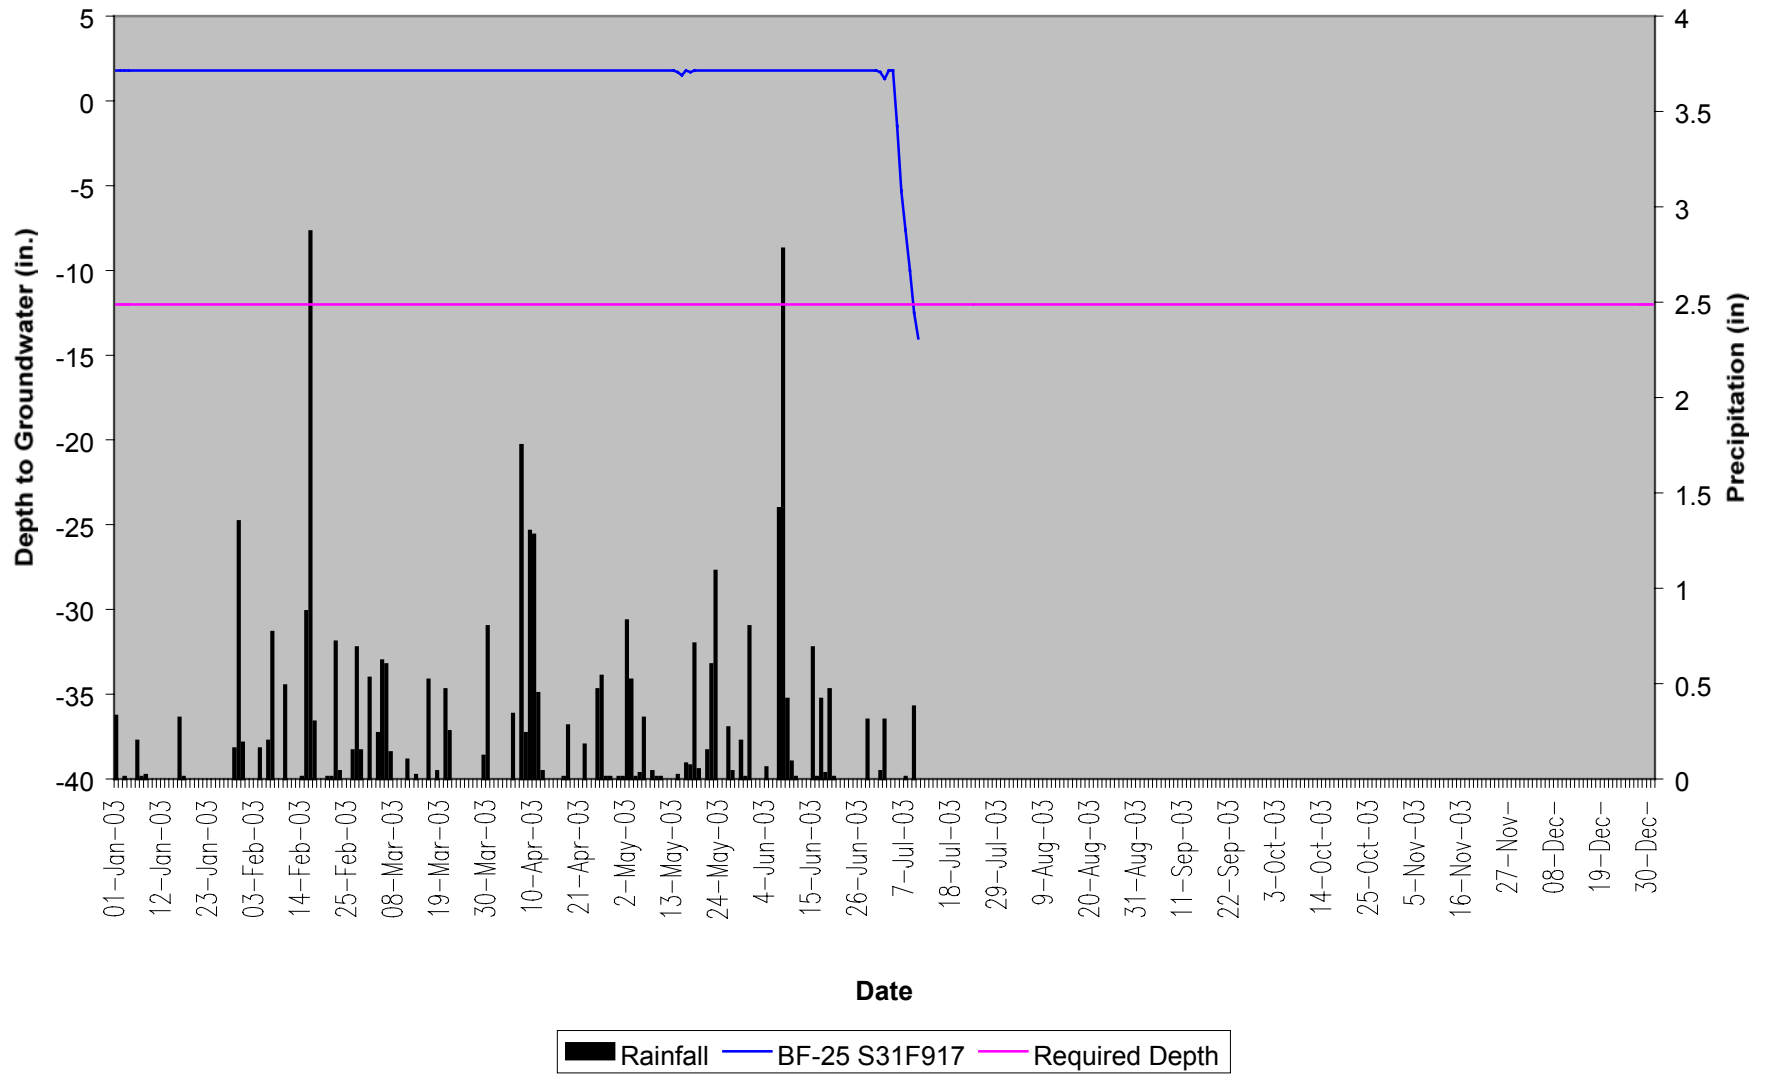

■ Rainfall — BF-21 S31F8A9 — Required Depth

Ballance Farm BF-22 40" Groundwater

Ballance Farm BF-23 40" Groundwater

■ Rainfall — BF-23 S3169F5 — Required Depth

Ballance Farm BF-24 40" Groundwater

Ballance Farm BF-25 40" Groundwater