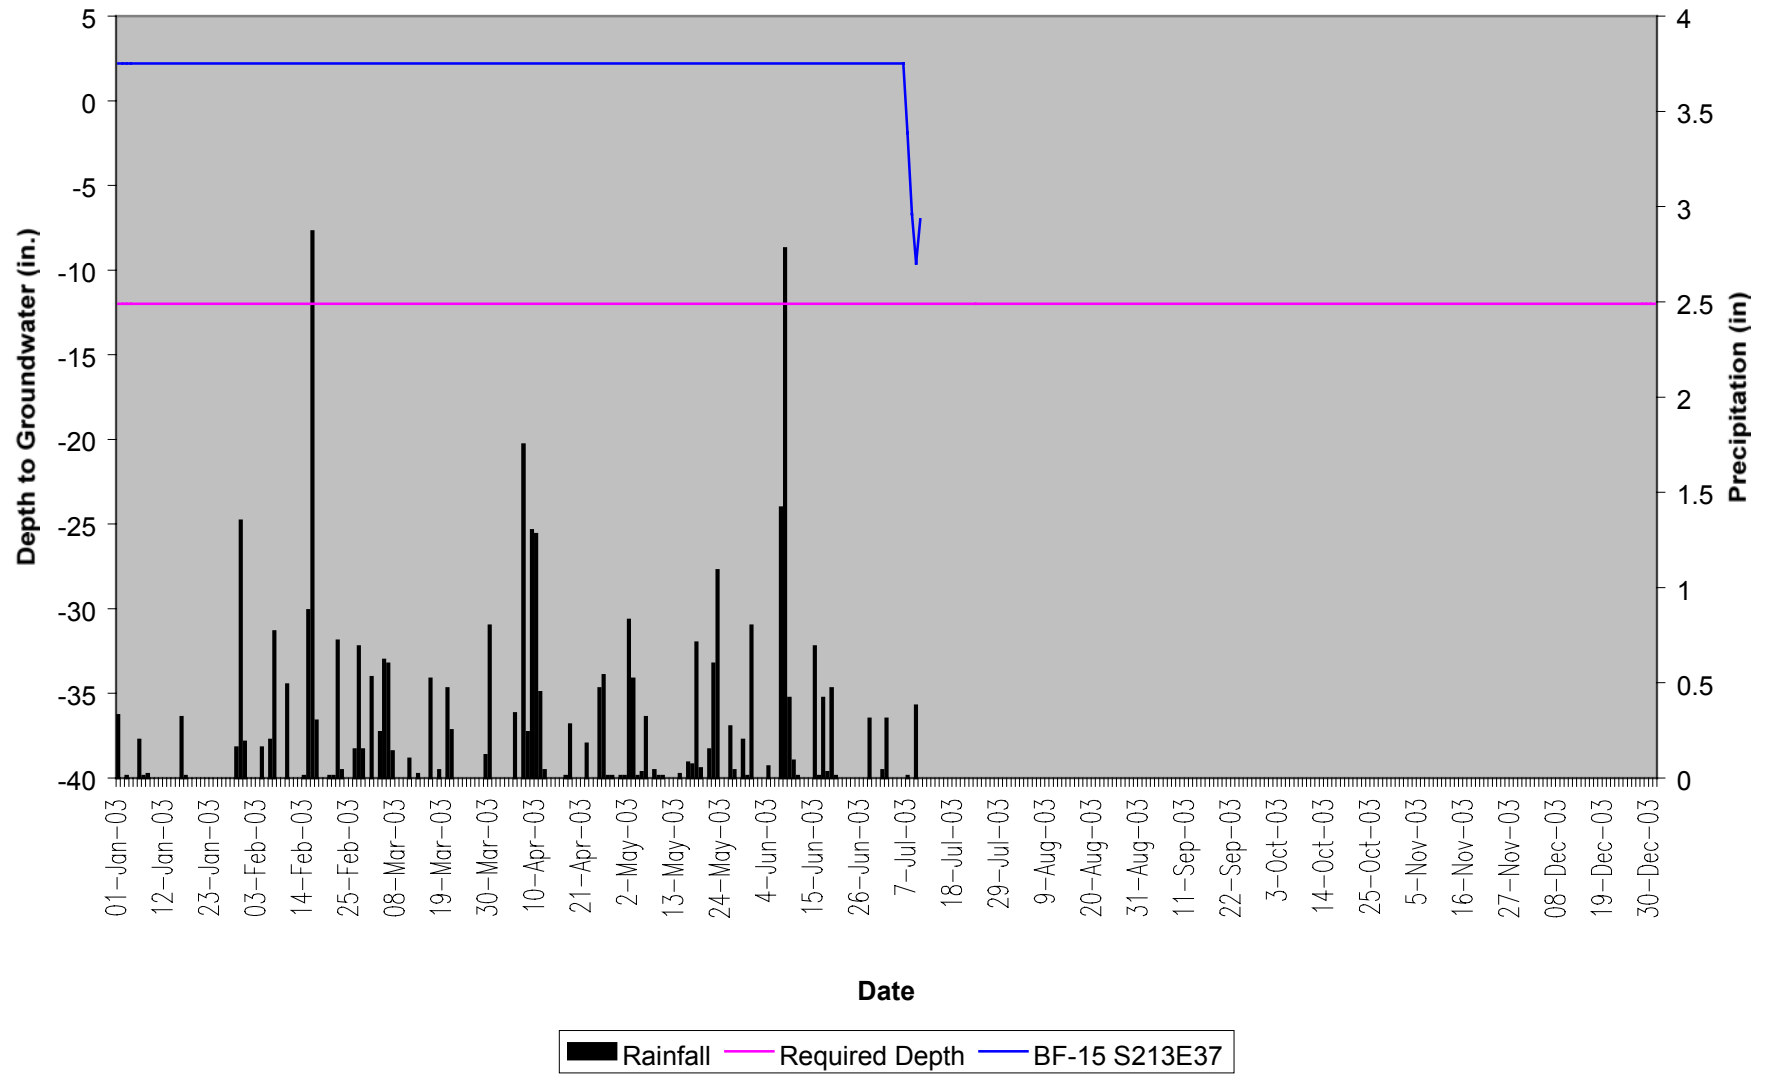

Ballance Farm BF-15 40" Groundwater