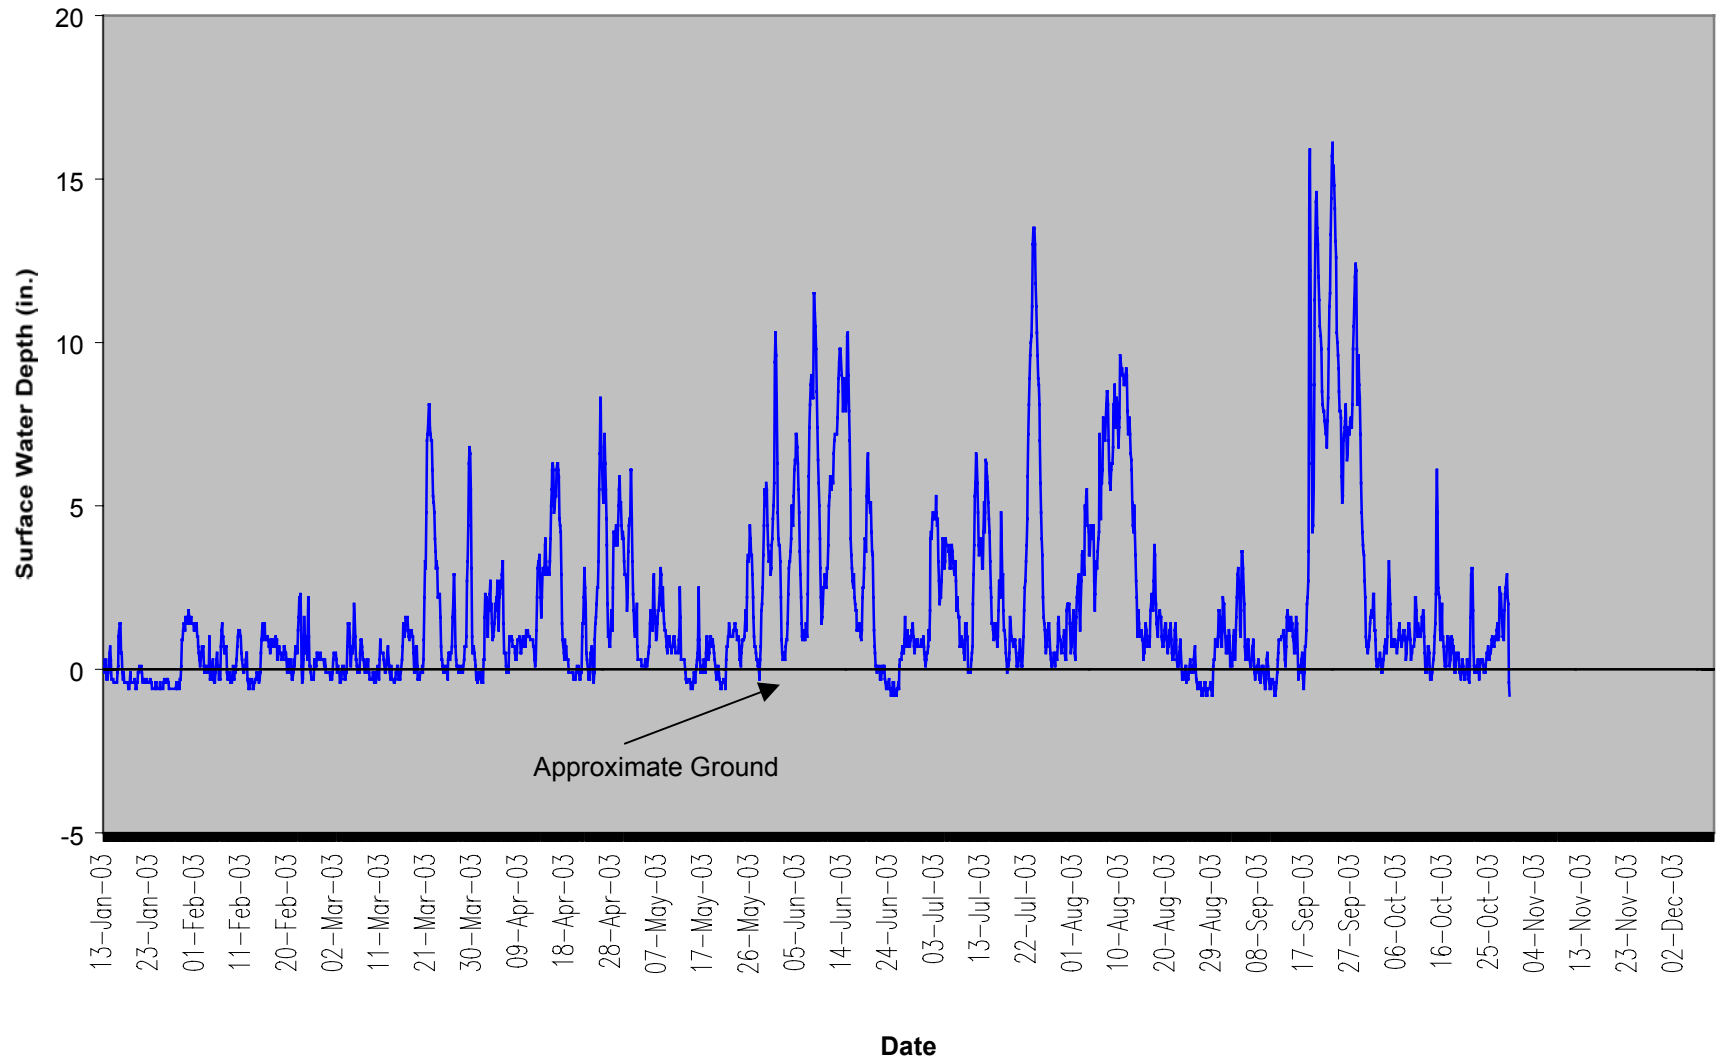

Ballance Farm BFGS-1 40" Surface Gauge

Ballance Farm BFSG-2 40" Surface Gauge

**Ballance Farm BFSG-3
40" Surface Gauge**

**Ballance Farm BFSG-5
40" Surface Gauge**

**Ballance Farm BFSG-7
40" Surface Gauge**