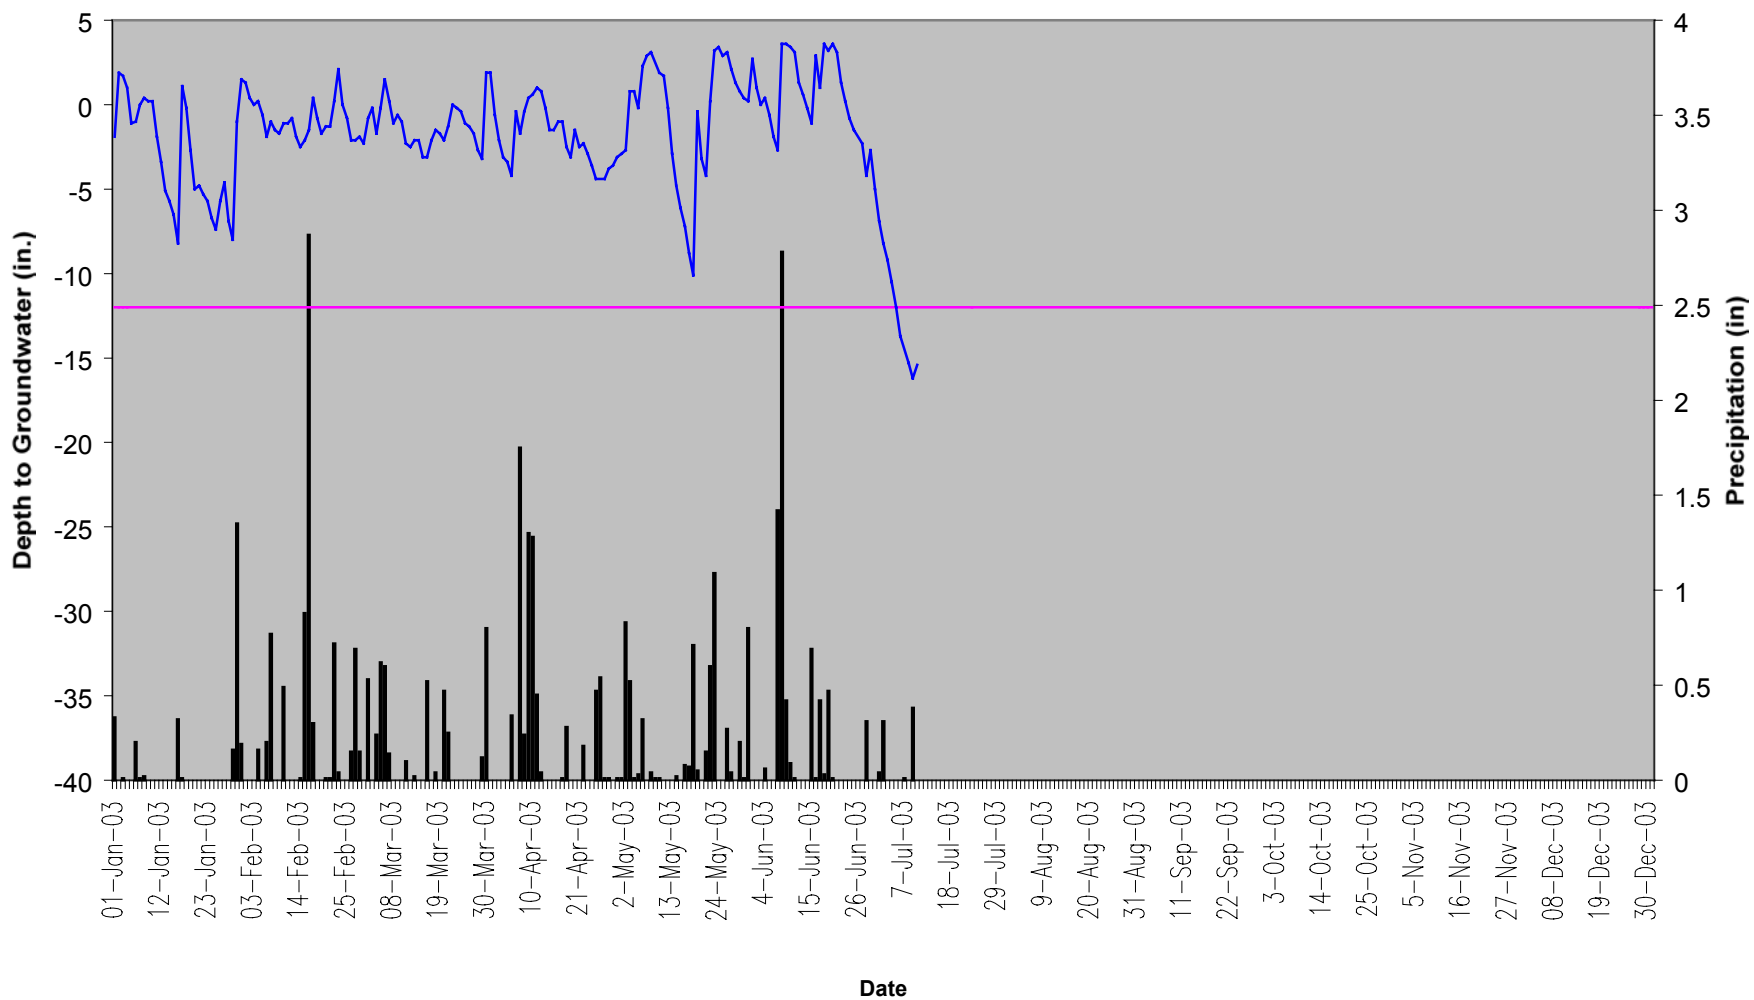

GROUNDWATER GAUGE GRAPHS

**Ballance Farm BF-1
40" Groundwater**

■ Rainfall — Required Depth — BF-1 S31F74E

Ballance Farm BF-2 40" Groundwater

Ballance Farm BF-3 40" Groundwater

Ballance Farm BF-4 40" Groundwater

■ Rainfall — Required Depth — BF-4 S31F804

Ballance Farm BF-5 40" Groundwater

Ballance Farm BF-6 40" Groundwater

Ballance Farm BF-7 40" Groundwater

Ballance Farm BF-8 40" Groundwater

Ballance Farm BF-9 40" Groundwater

Ballance Farm BF-10 40" Groundwater

Ballance Farm BF-11 40" Groundwater

Ballance Farm BF-12 40" Groundwater

Ballance Farm BF-13 40" Groundwater

■ Rainfall — Required Depth — BF-13 S214059

Ballance Farm BF-14 40" Groundwater