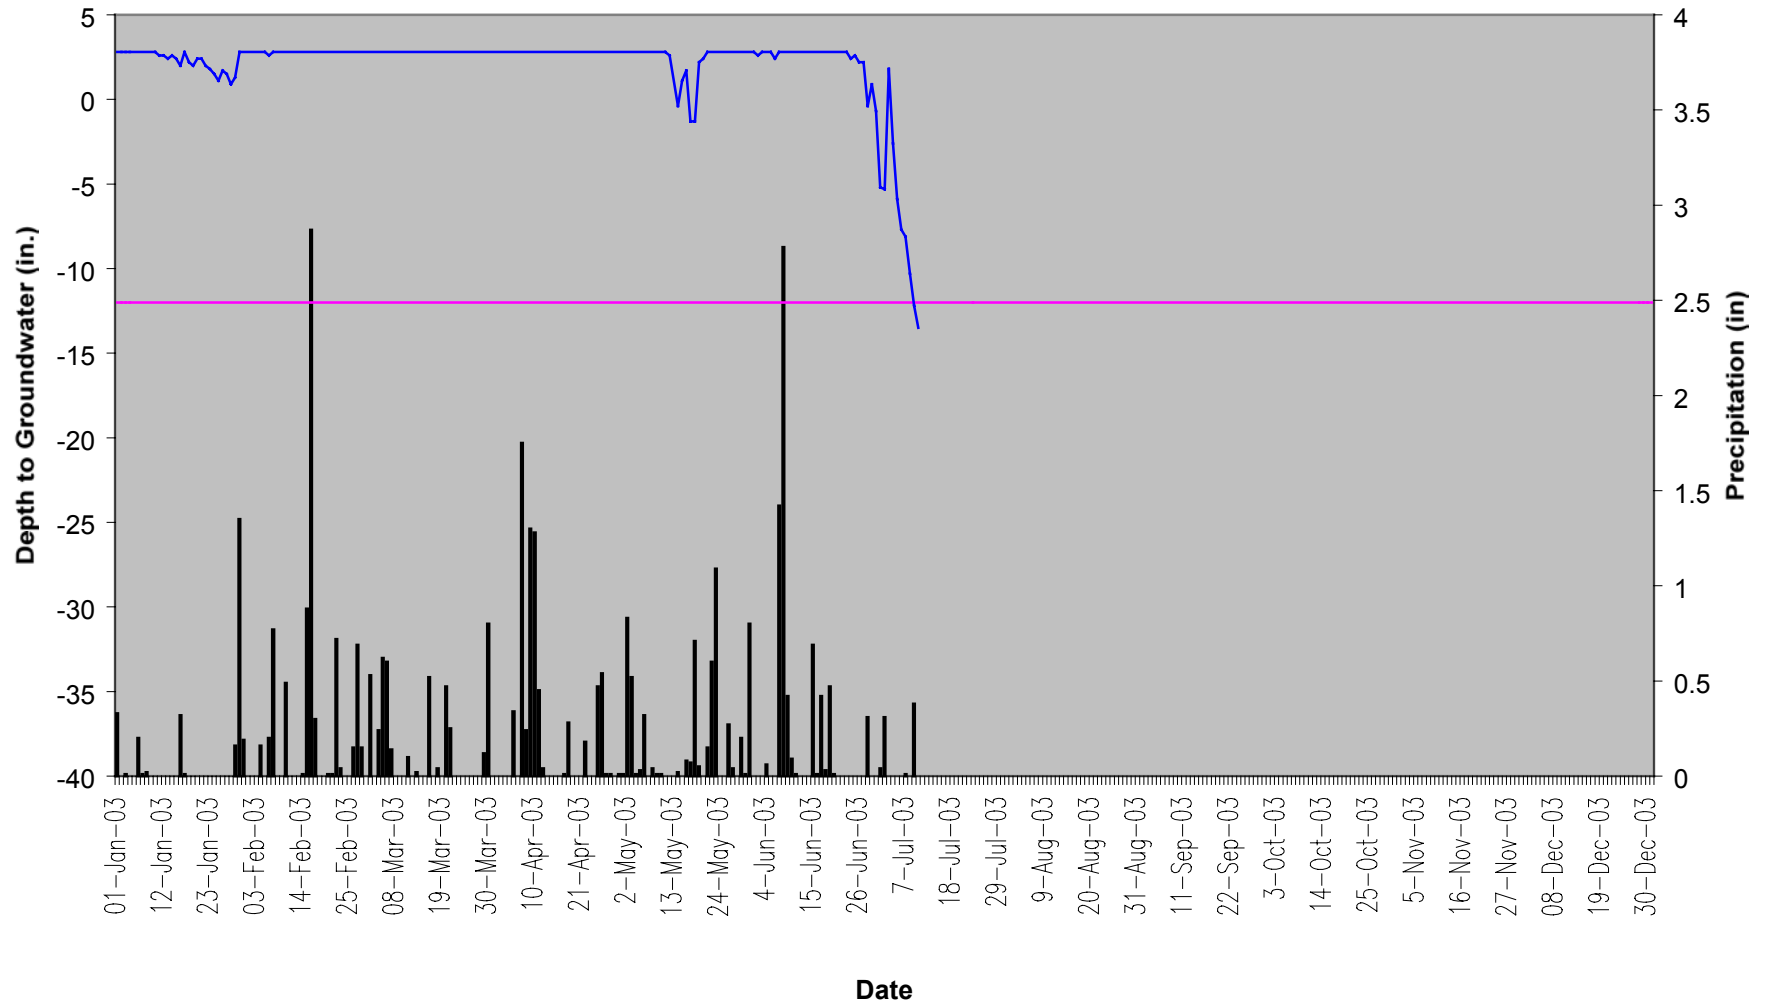

■ Rainfall — Required Depth — BF-4 S31F804

Ballance Farm BF-5 40" Groundwater

Ballance Farm BF-6 40" Groundwater

Ballance Farm BF-7 40" Groundwater

Ballance Farm BF-8 40" Groundwater

Ballance Farm BF-9 40" Groundwater

Ballance Farm BF-10 40" Groundwater

Ballance Farm BF-11 40" Groundwater

Ballance Farm BF-12 40" Groundwater

Ballance Farm BF-13 40" Groundwater

■ Rainfall — Required Depth — BF-13 S214059

Ballance Farm BF-14 40" Groundwater

■ Rainfall — Required Depth — BF-14 S2B2369

Ballance Farm BF-15 40" Groundwater

Ballance Farm BF-16 40" Groundwater

■ Rainfall — Required Depth — BF-16 S2B2402

Ballance Farm BF-17 40" Groundwater

■ Rainfall — Required Depth — BF-17 S2B25A2