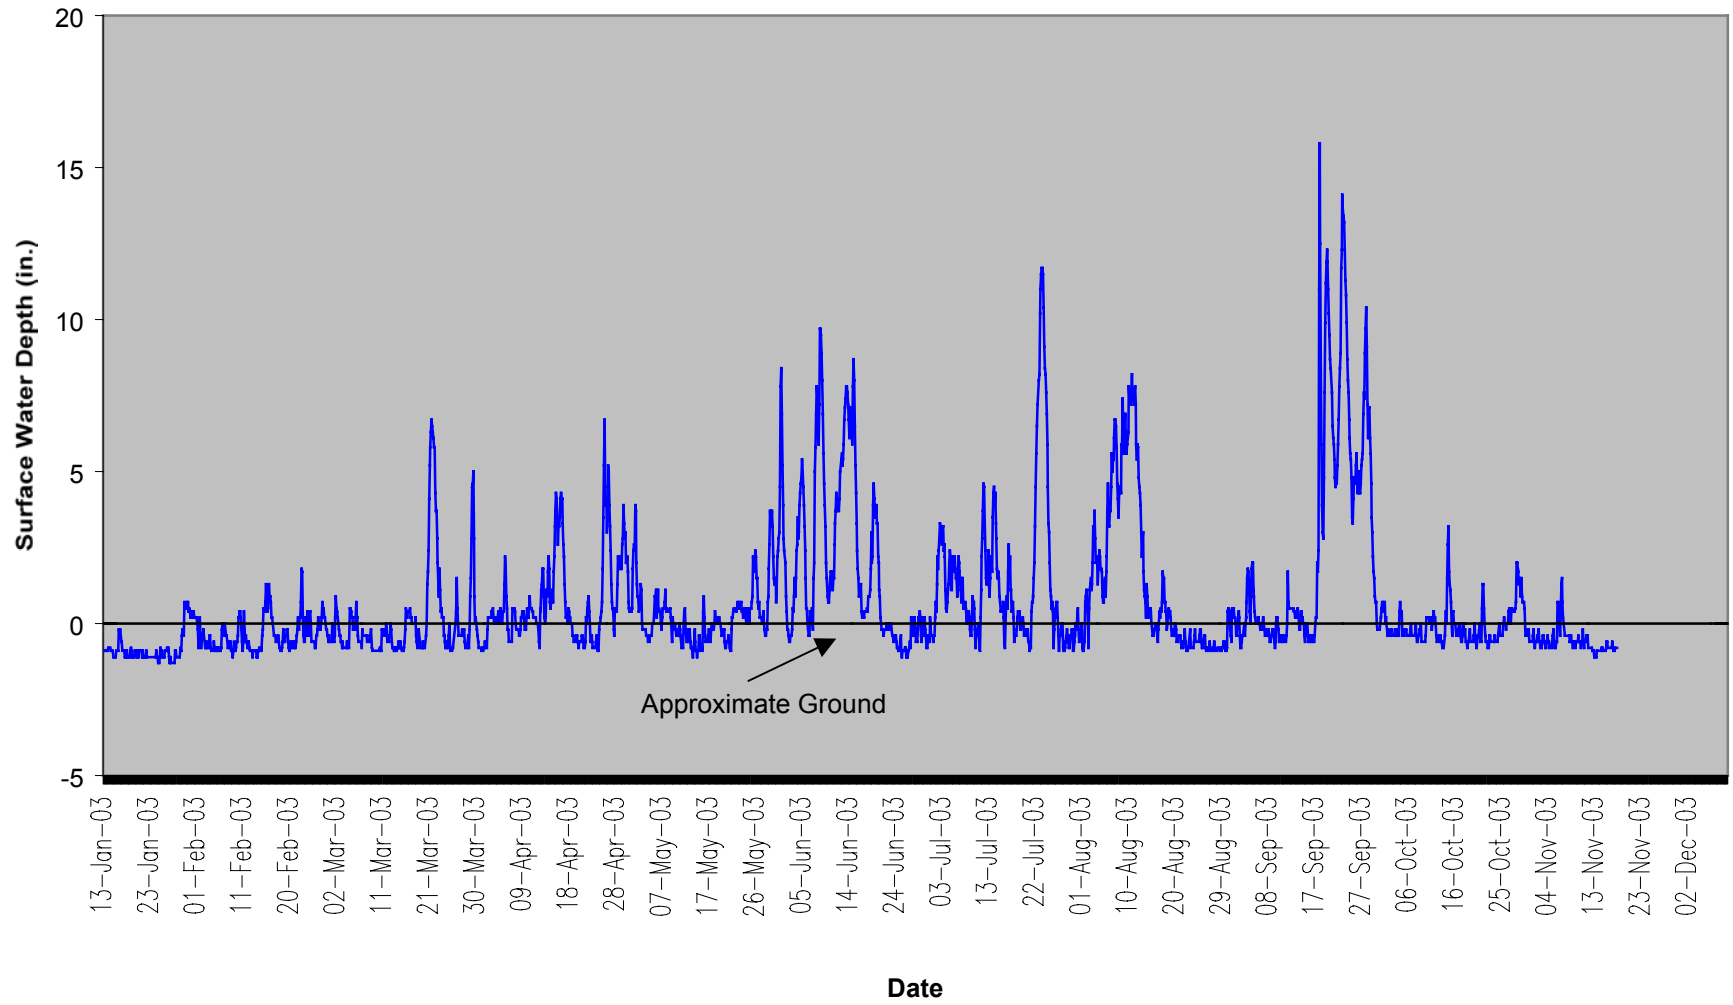

**Ballance Farm BFGS-8
40" Surface Gauge**