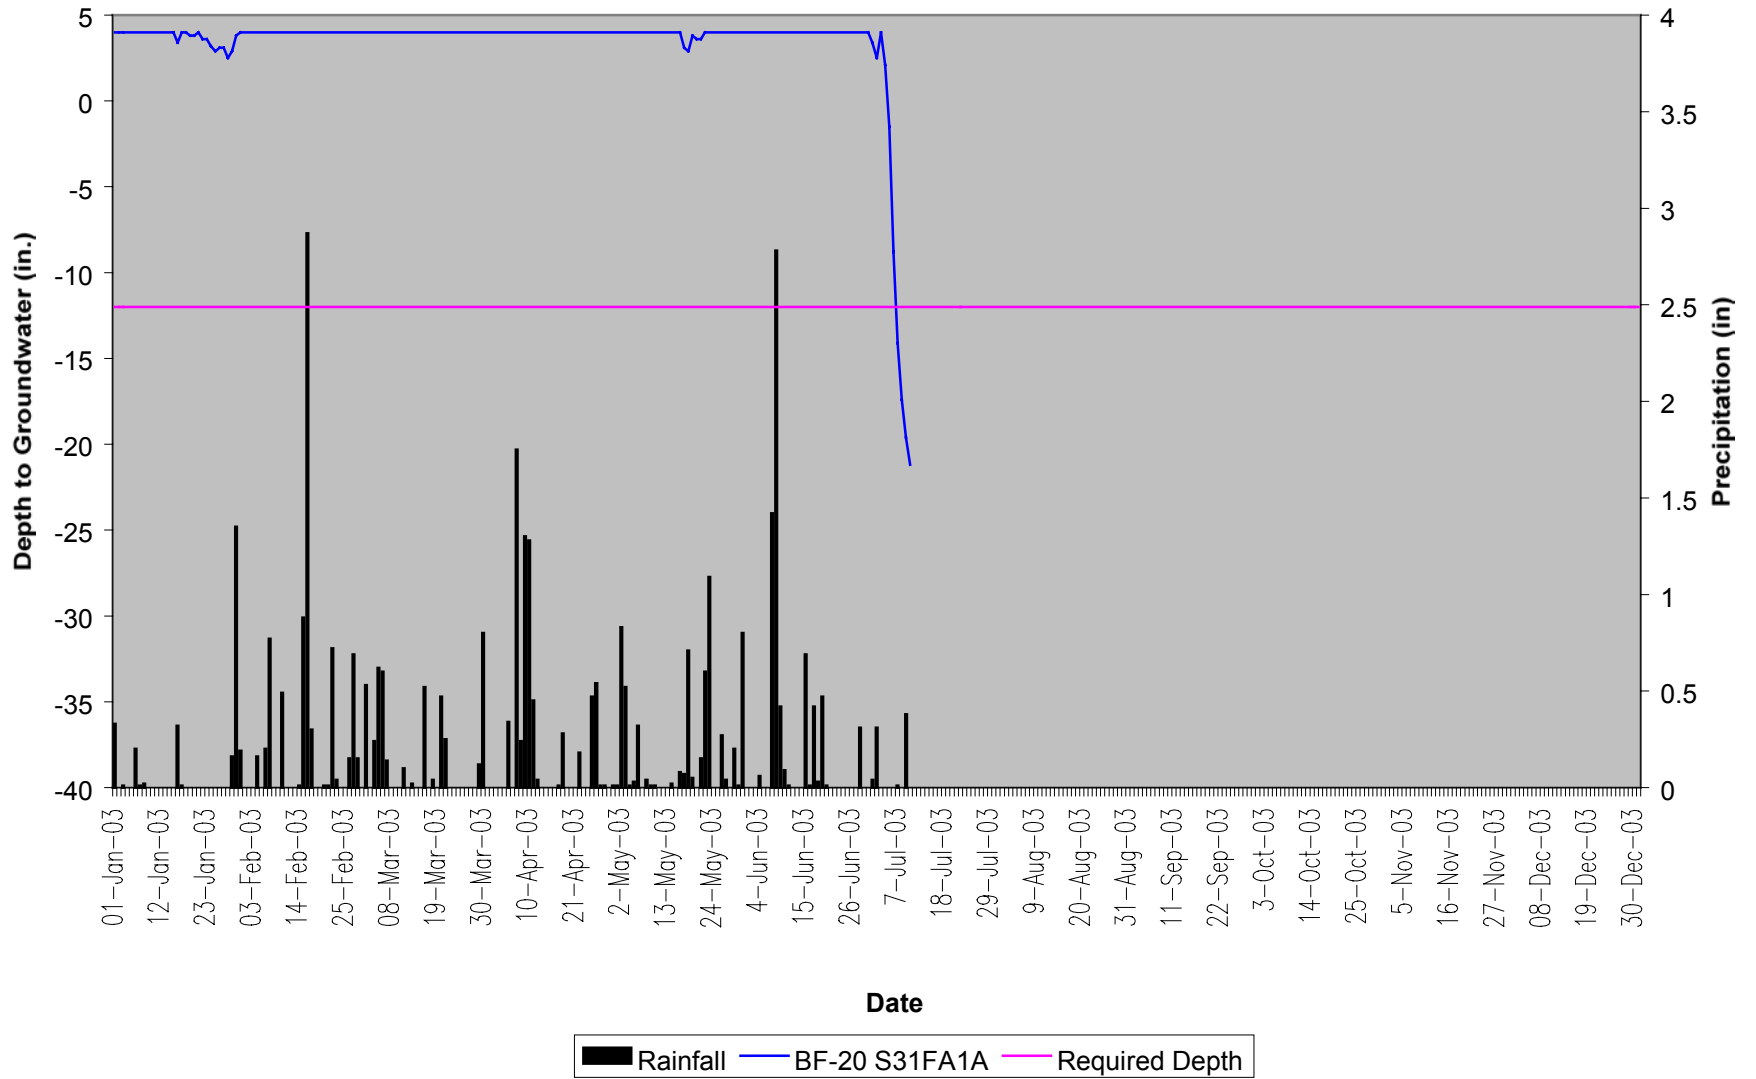

Ballance Farm BF-18 40" Groundwater

■ Rainfall — Required Depth — BF-18 S317595

Ballance Farm BF-19 40" Groundwater

■ Rainfall — Required Depth — BF-19 S417BA7

Ballance Farm BF-20 40" Groundwater

Ballance Farm BF-21 40" Groundwater