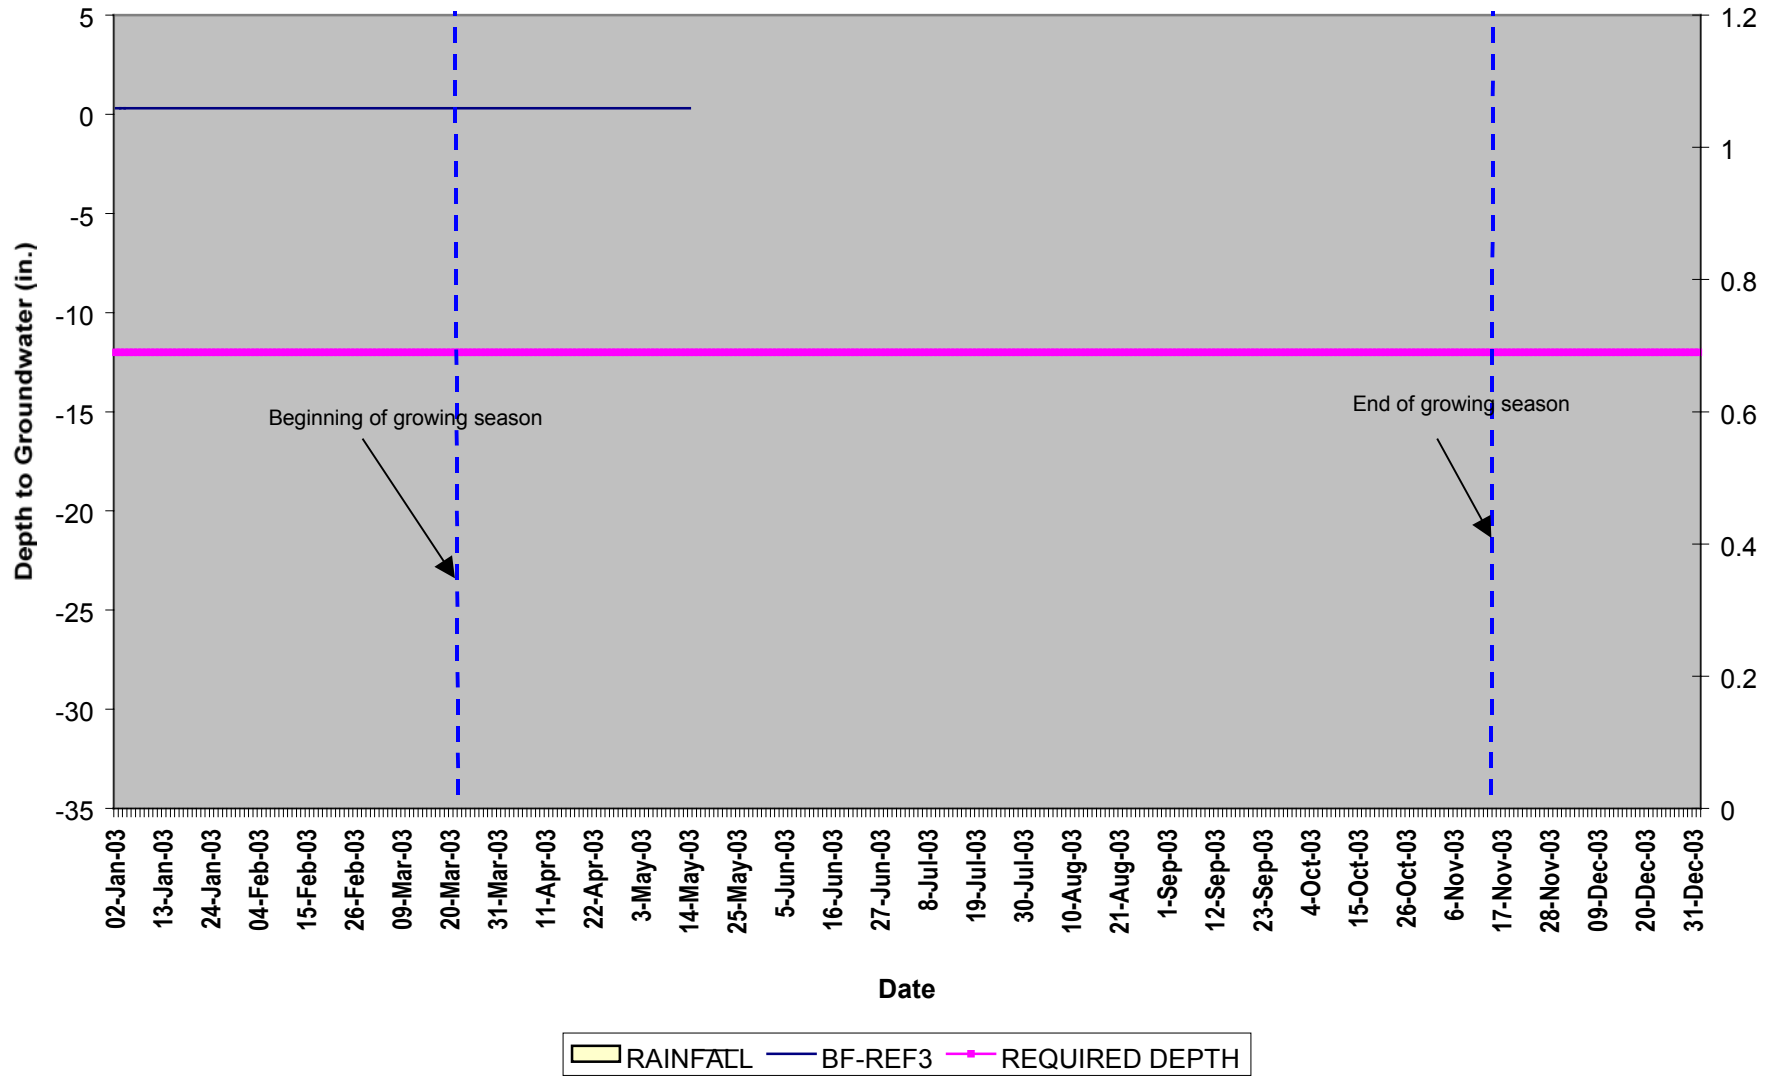

Ballance Farm BF-26 40" Groundwater

Ballance Farm BF-27 40" Groundwater

■ Rainfall — BF-27 S31FA18 — Required Depth

Ballance Farm BF-28 40" Groundwater

BF-REF1 S2EAC12

BF-REF2 S213FC9

BF-REF3 S214076

SURFACE WATER GAUGE GRAPHS

Ballance Farm BFGS-1 40" Surface Gauge

Ballance Farm BFSG-2 40" Surface Gauge

**Ballance Farm BFSG-3
40" Surface Gauge**

**Ballance Farm BFSG-5
40" Surface Gauge**

**Ballance Farm BFSG-7
40" Surface Gauge**