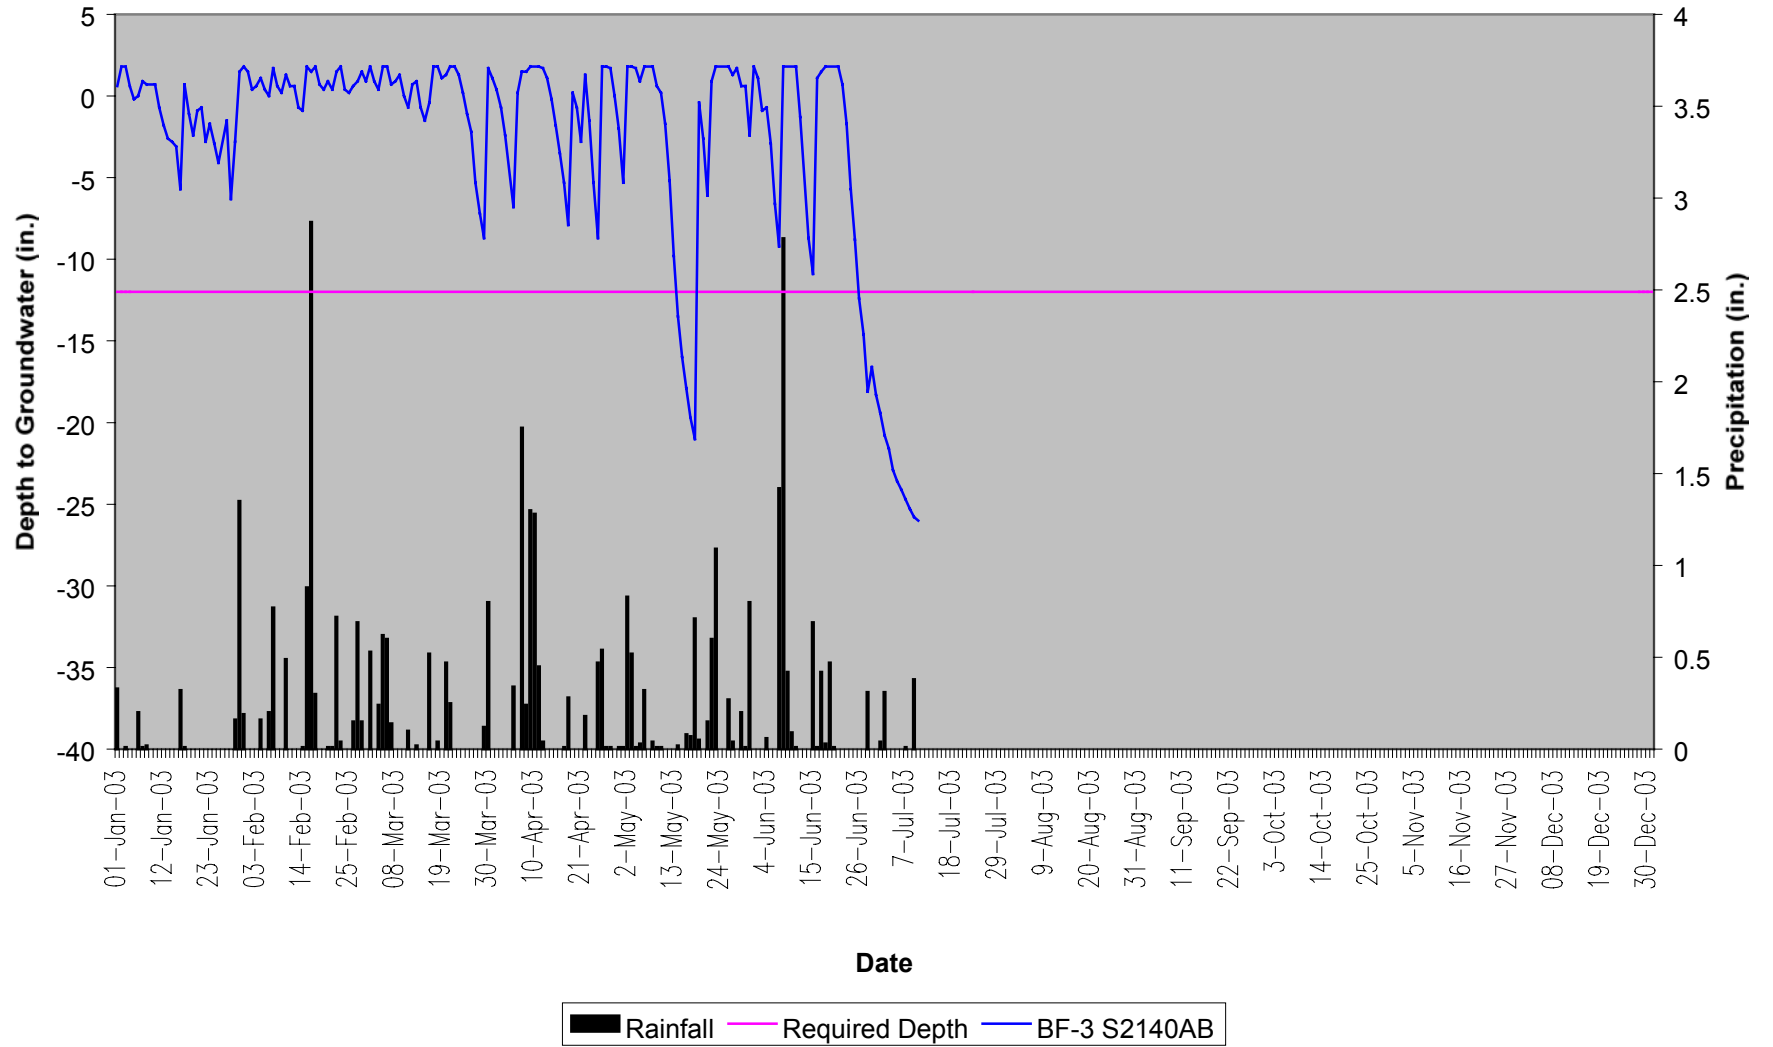

GROUNDWATER GAUGE GRAPHS

**Ballance Farm BF-1
40" Groundwater**

■ Rainfall — Required Depth — BF-1 S31F74E

Ballance Farm BF-2 40" Groundwater

Ballance Farm BF-3 40" Groundwater

Ballance Farm BF-4 40" Groundwater

■ Rainfall — Required Depth — BF-4 S31F804

Ballance Farm BF-5 40" Groundwater

Ballance Farm BF-6 40" Groundwater

Ballance Farm BF-7 40" Groundwater

Ballance Farm BF-8 40" Groundwater

Ballance Farm BF-9 40" Groundwater