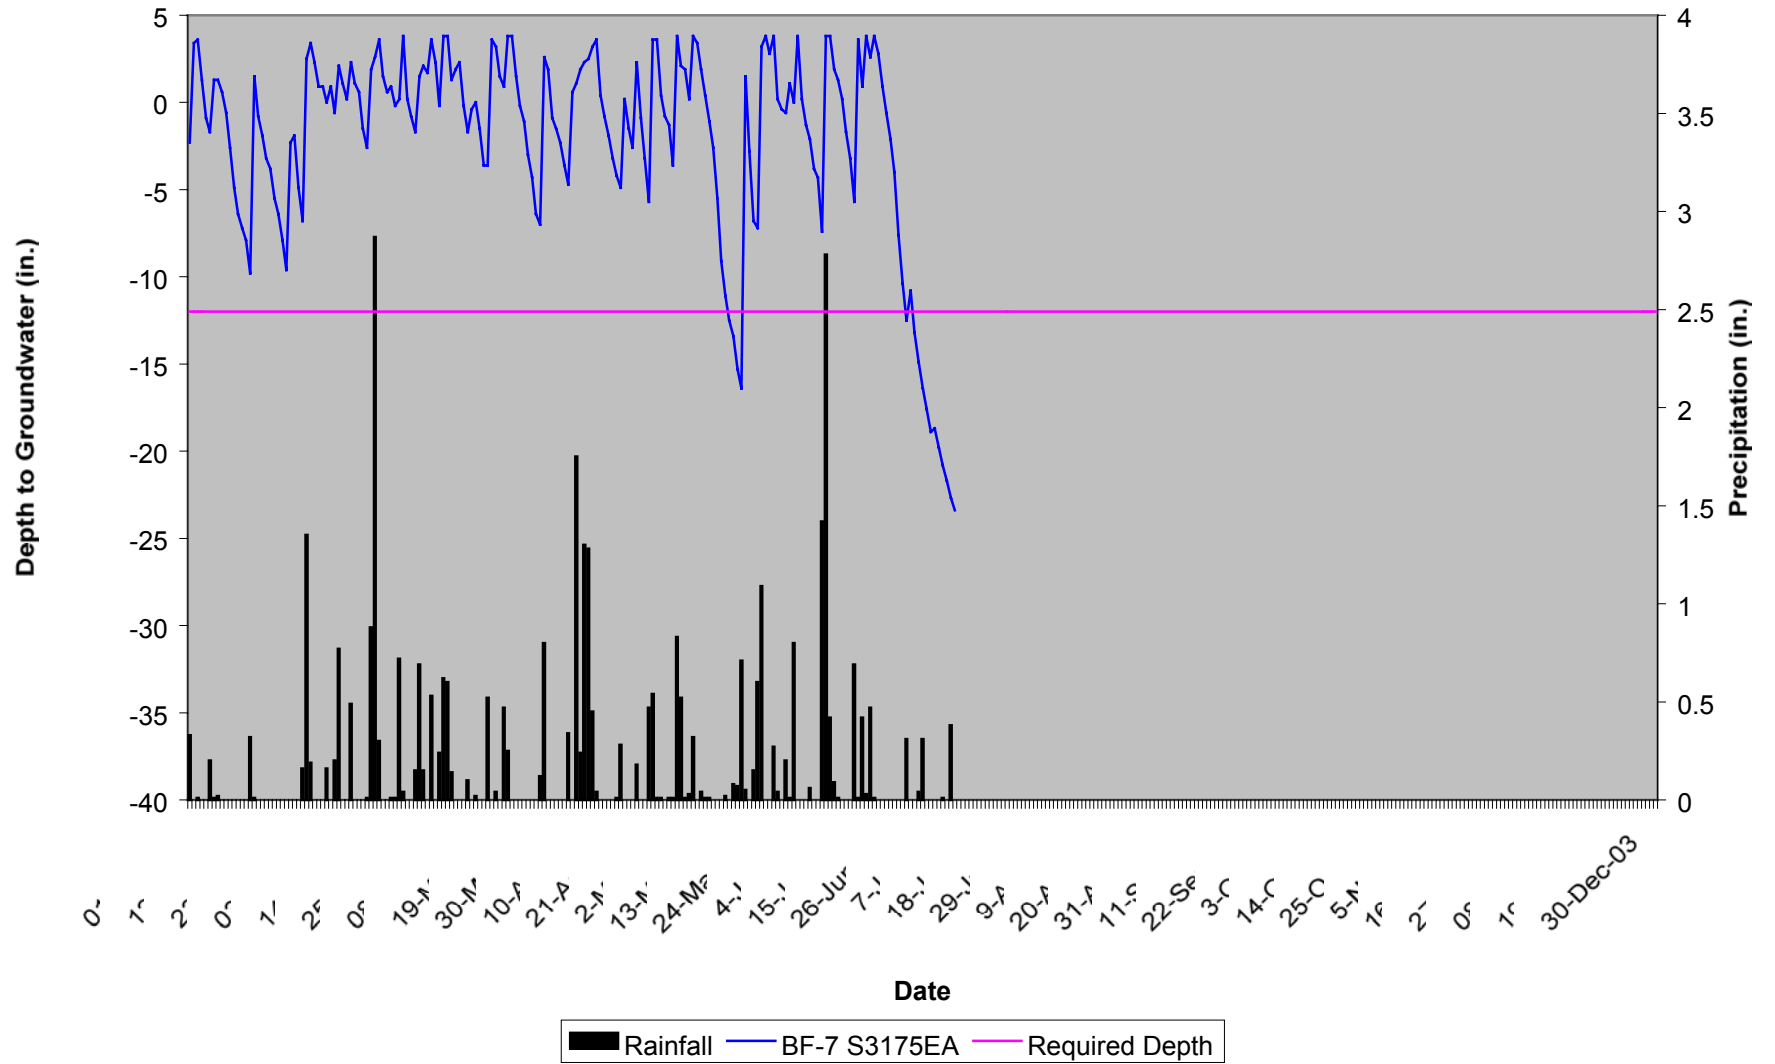

GROUNDWATER GAUGE GRAPHS

**Ballance Farm BF-1
40" Groundwater**

■ Rainfall — Required Depth — BF-1 S31F74E

Ballance Farm BF-2 40" Groundwater

Ballance Farm BF-3 40" Groundwater

Ballance Farm BF-4 40" Groundwater

■ Rainfall — Required Depth — BF-4 S31F804

Ballance Farm BF-5 40" Groundwater

Ballance Farm BF-6 40" Groundwater

Ballance Farm BF-7 40" Groundwater

Ballance Farm BF-8 40" Groundwater

Ballance Farm BF-9 40" Groundwater

Ballance Farm BF-10 40" Groundwater

Ballance Farm BF-11 40" Groundwater

Ballance Farm BF-12 40" Groundwater

Ballance Farm BF-13 40" Groundwater

■ Rainfall — Required Depth — BF-13 S214059

Ballance Farm BF-14 40" Groundwater