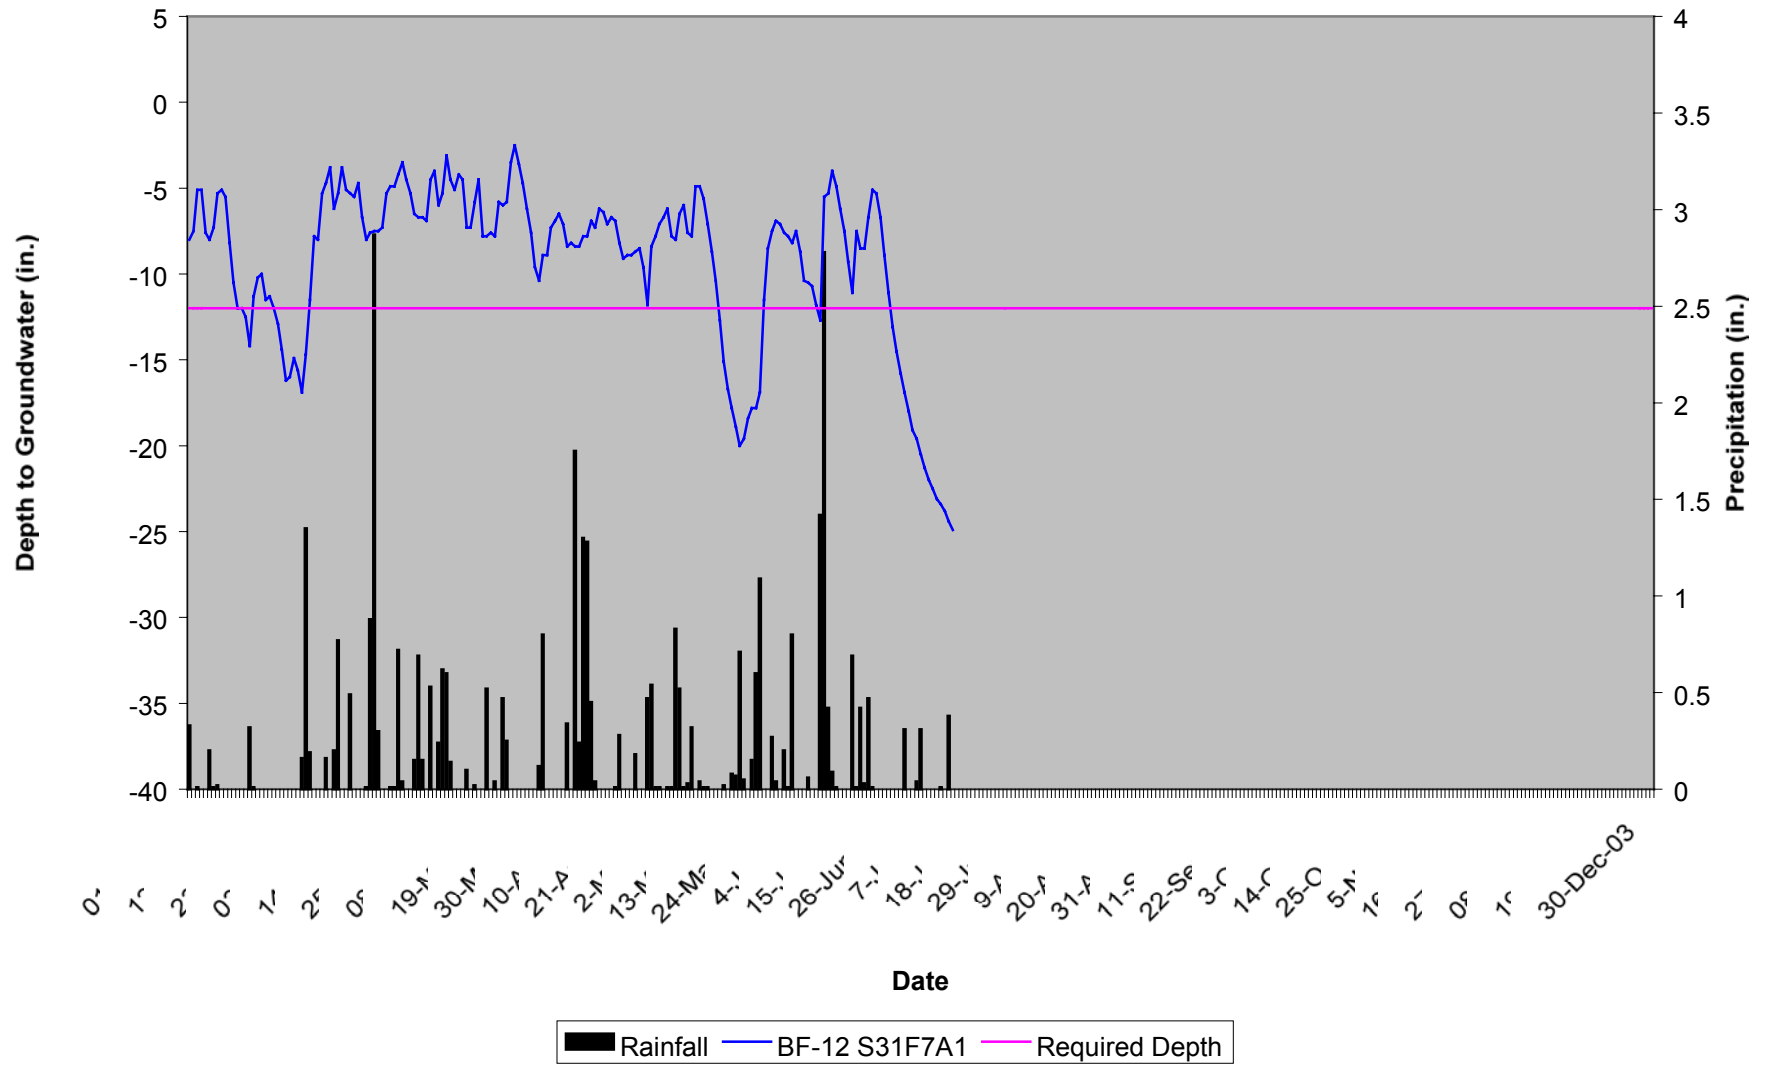

GROUNDWATER GAUGE GRAPHS

**Ballance Farm BF-1
40" Groundwater**

■ Rainfall — Required Depth — BF-1 S31F74E

Ballance Farm BF-2 40" Groundwater

Ballance Farm BF-3 40" Groundwater

Ballance Farm BF-4 40" Groundwater

■ Rainfall — Required Depth — BF-4 S31F804

Ballance Farm BF-5 40" Groundwater

Ballance Farm BF-6 40" Groundwater

Ballance Farm BF-7 40" Groundwater

Ballance Farm BF-8 40" Groundwater

Ballance Farm BF-9 40" Groundwater

Ballance Farm BF-10 40" Groundwater

Ballance Farm BF-11 40" Groundwater

Ballance Farm BF-12 40" Groundwater

Ballance Farm BF-13 40" Groundwater

■ Rainfall — Required Depth — BF-13 S214059

Ballance Farm BF-14 40" Groundwater