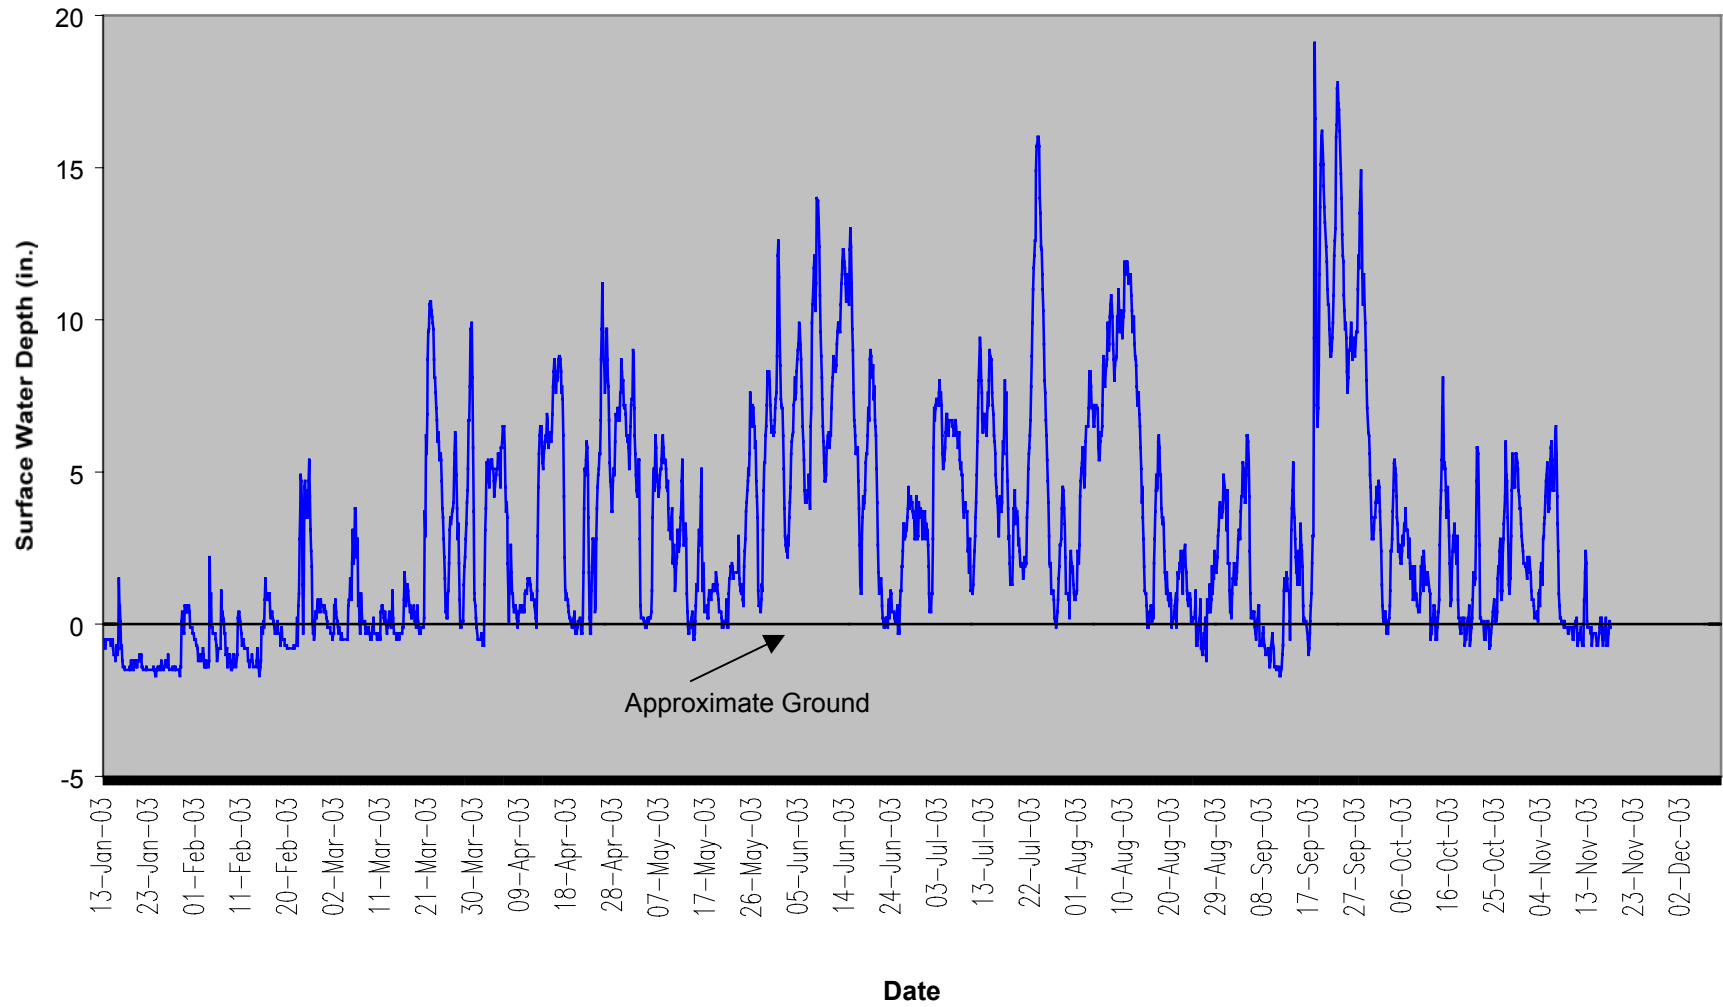

**Ballance Farm BFGS-8
40" Surface Gauge**

**Ballance Farm BFSG-9
40" Surface Gauge**

Ballance Farm BFGS-11 40" Surface Gauge

**Ballance Farm BFGS-12
40" Surface Gauge**

Ballance Farm BFGS-13 40" Surface Gauge