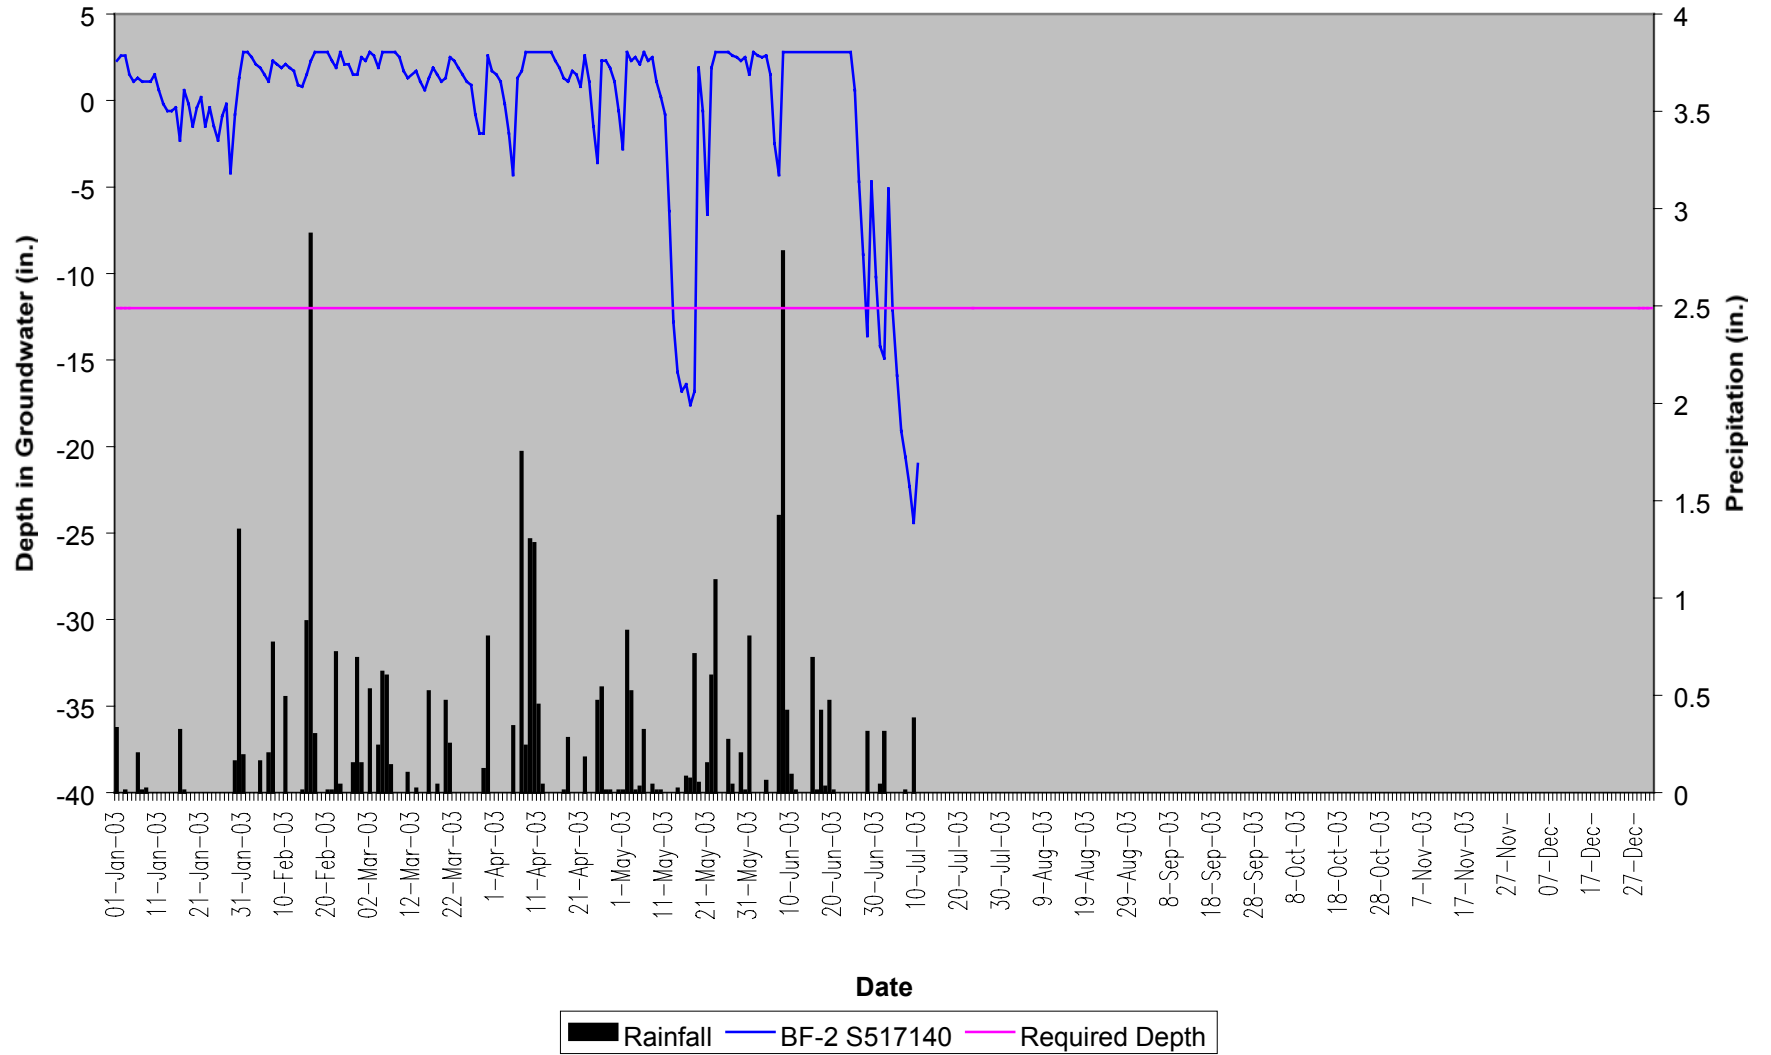

GROUNDWATER GAUGE GRAPHS

**Ballance Farm BF-1
40" Groundwater**

■ Rainfall — Required Depth — BF-1 S31F74E

Ballance Farm BF-2 40" Groundwater

Ballance Farm BF-3 40" Groundwater

Ballance Farm BF-4 40" Groundwater

■ Rainfall — Required Depth — BF-4 S31F804

Ballance Farm BF-5 40" Groundwater

Ballance Farm BF-6 40" Groundwater

Ballance Farm BF-7 40" Groundwater

Ballance Farm BF-8 40" Groundwater

Ballance Farm BF-9 40" Groundwater

Ballance Farm BF-10 40" Groundwater

Ballance Farm BF-11 40" Groundwater

Ballance Farm BF-12 40" Groundwater

Ballance Farm BF-13 40" Groundwater

■ Rainfall — Required Depth — BF-13 S214059

Ballance Farm BF-14 40" Groundwater