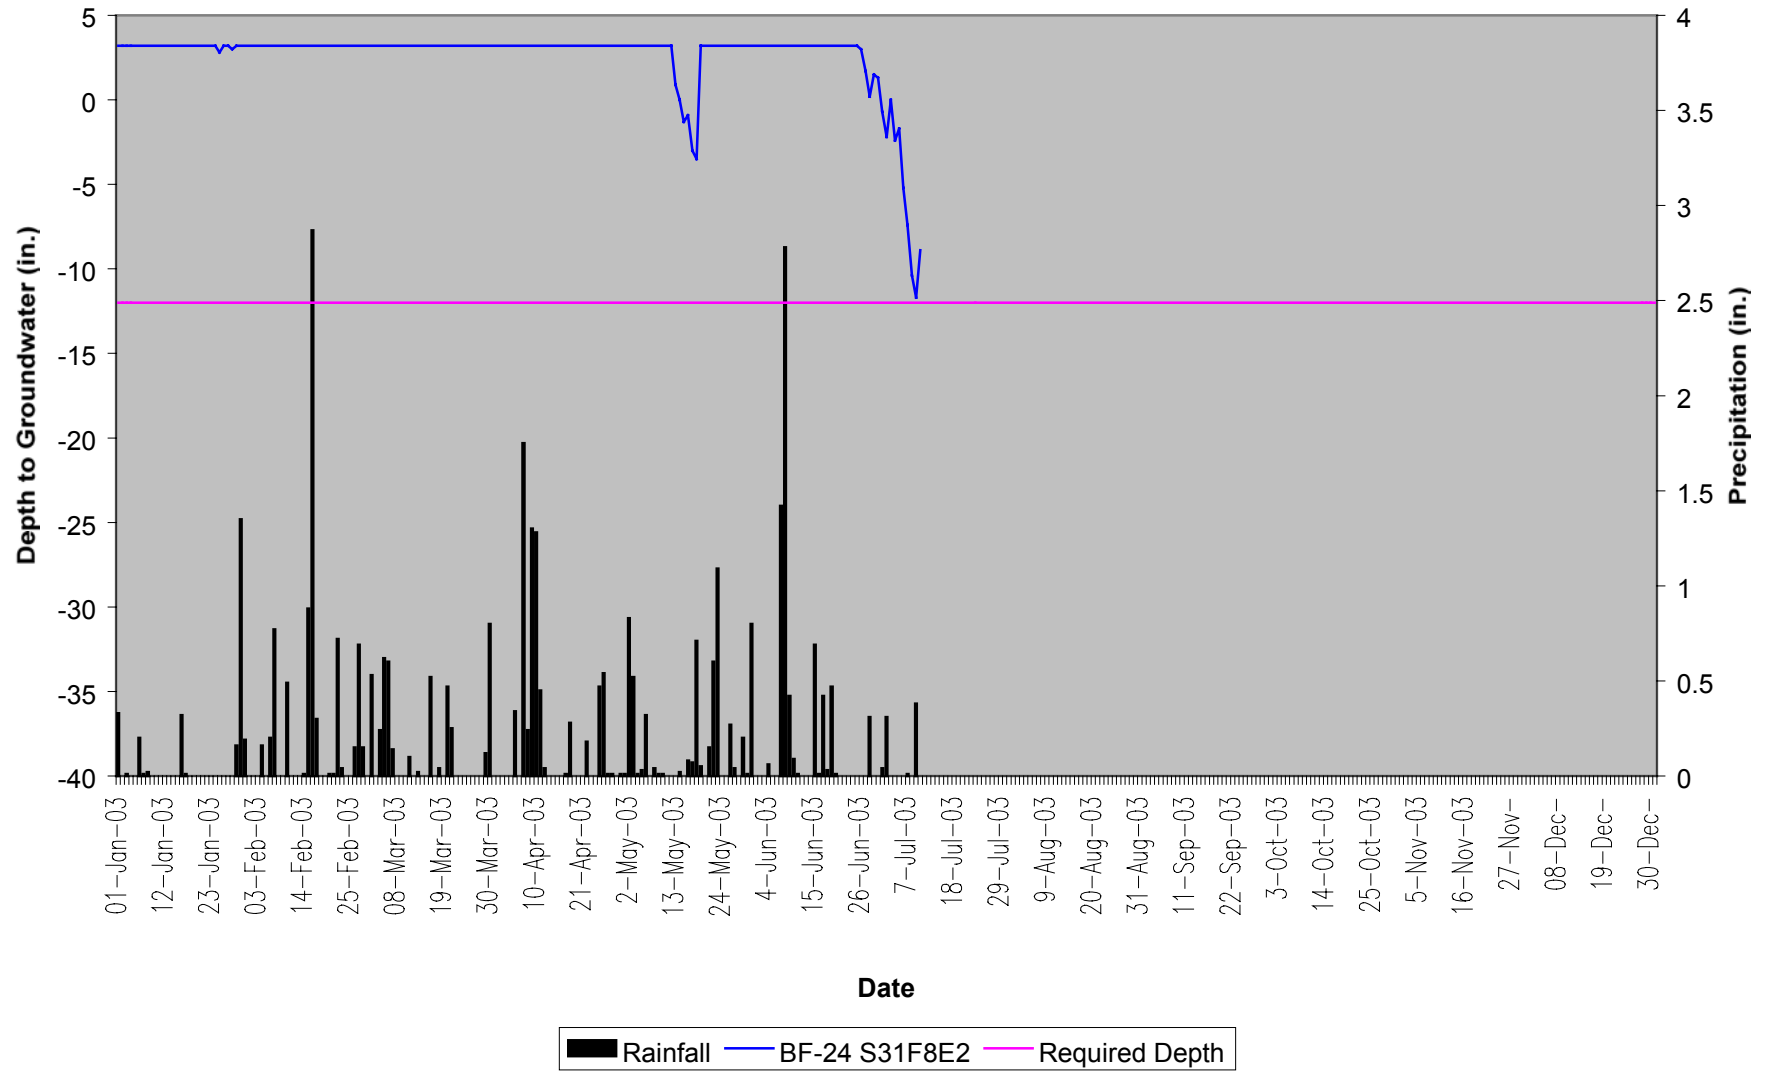

■ Rainfall — BF-21 S31F8A9 — Required Depth

Ballance Farm BF-22 40" Groundwater

Ballance Farm BF-23 40" Groundwater

■ Rainfall — BF-23 S3169F5 — Required Depth

Ballance Farm BF-24 40" Groundwater

Ballance Farm BF-25 40" Groundwater

Ballance Farm BF-26 40" Groundwater

Ballance Farm BF-27 40" Groundwater

■ Rainfall — BF-27 S31FA18 — Required Depth

Ballance Farm BF-28 40" Groundwater

BF-REF1 S2EAC12

BF-REF2 S213FC9

BF-REF3 S214076

SURFACE WATER GAUGE GRAPHS