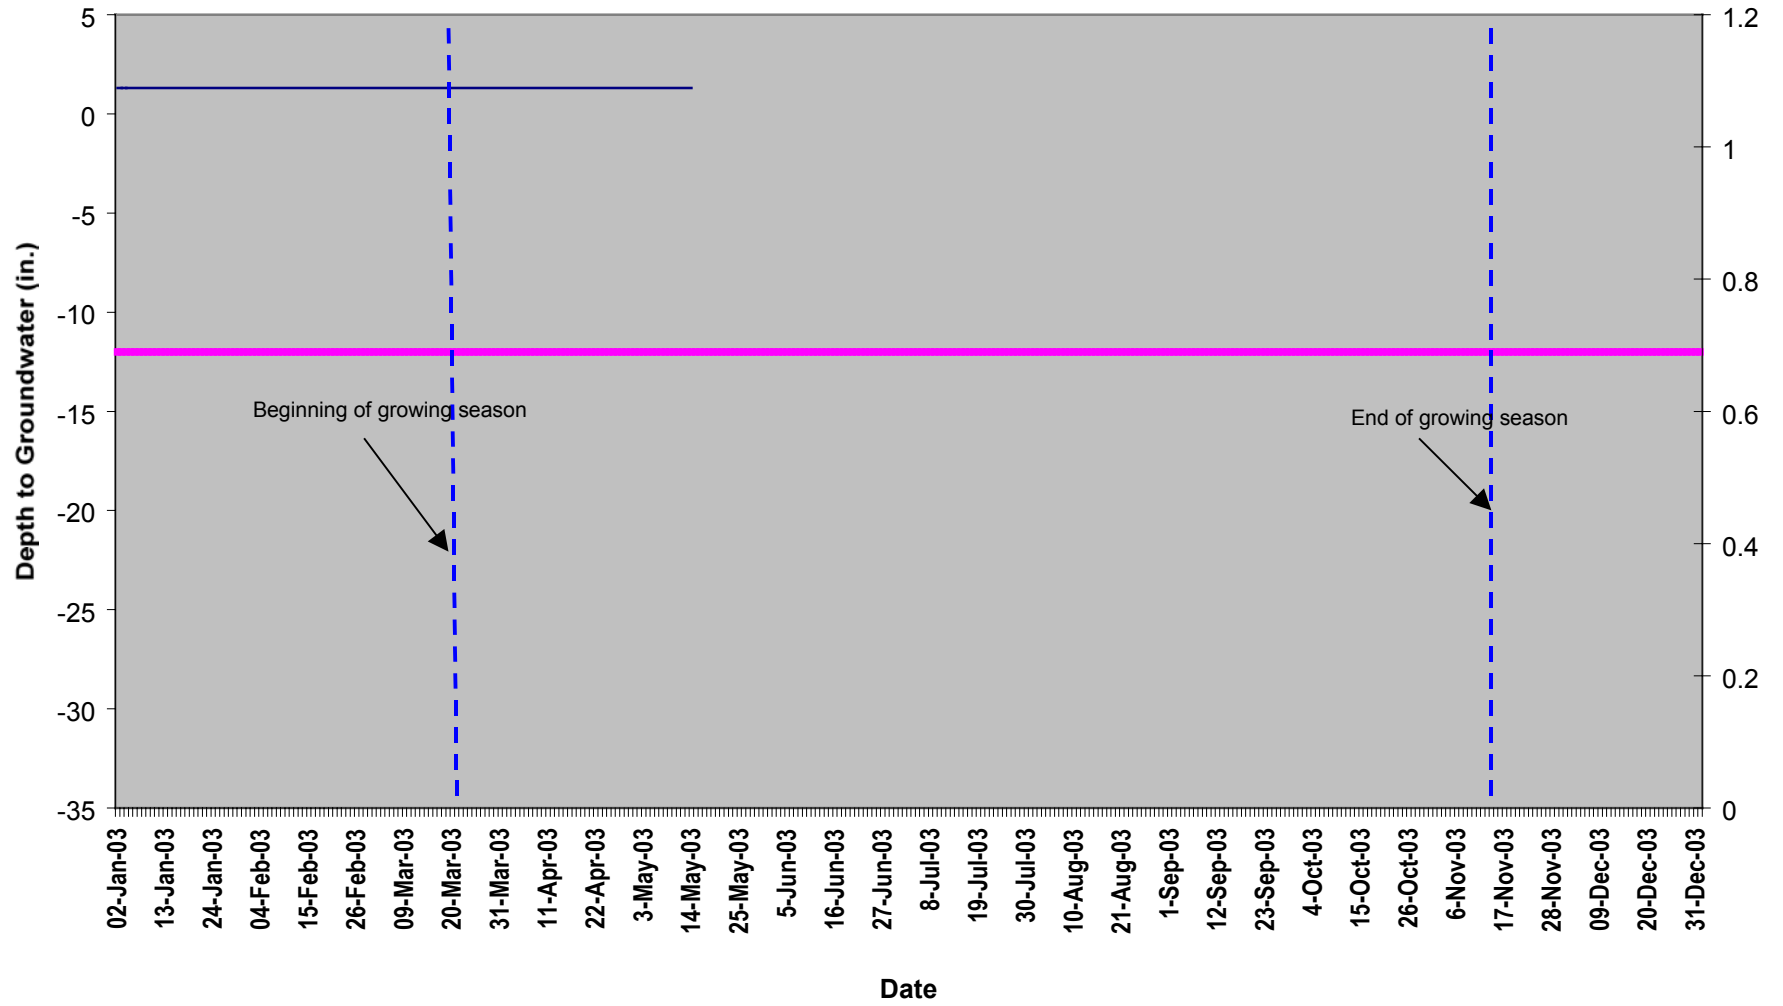

Ballance Farm BF-26 40" Groundwater

Ballance Farm BF-27 40" Groundwater

■ Rainfall — BF-27 S31FA18 — Required Depth

Ballance Farm BF-28 40" Groundwater

BF-REF1 S2EAC12

BF-REF2 S213FC9

BF-REF3 S214076

SURFACE WATER GAUGE GRAPHS