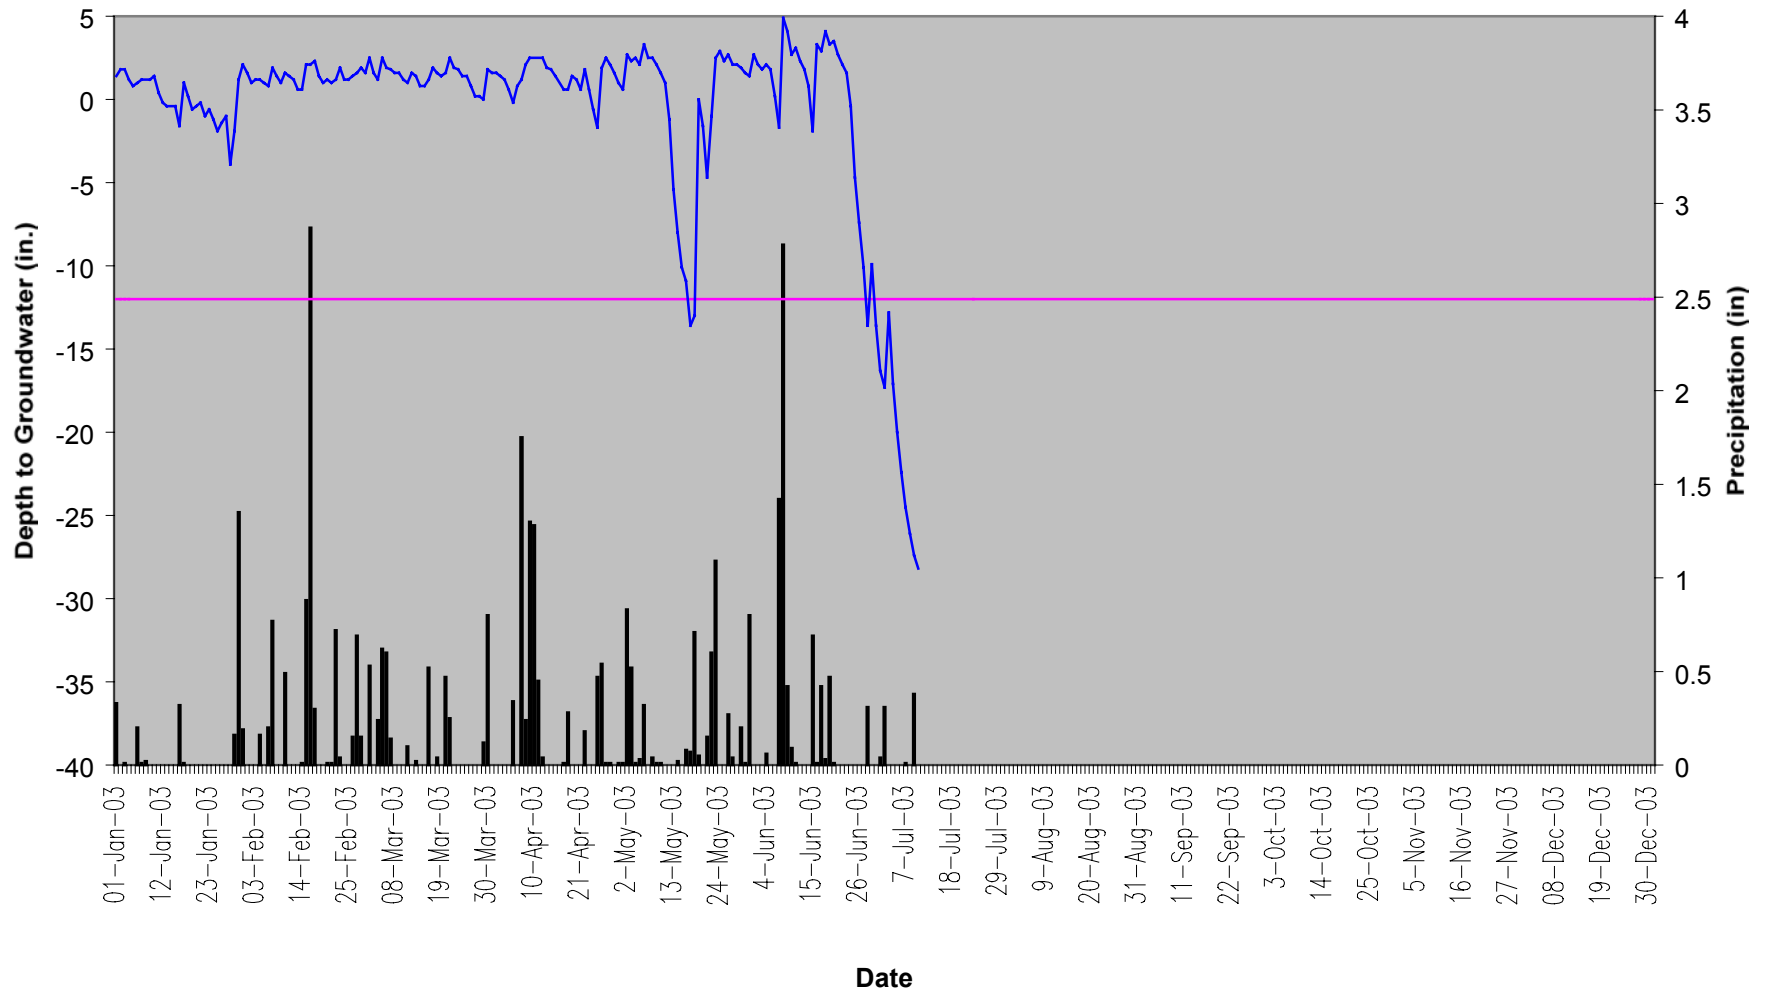

■ Rainfall — Required Depth — BF-14 S2B2369

Ballance Farm BF-15 40" Groundwater

Ballance Farm BF-16 40" Groundwater

■ Rainfall — Required Depth — BF-16 S2B2402

Ballance Farm BF-17 40" Groundwater

■ Rainfall — Required Depth — BF-17 S2B25A2