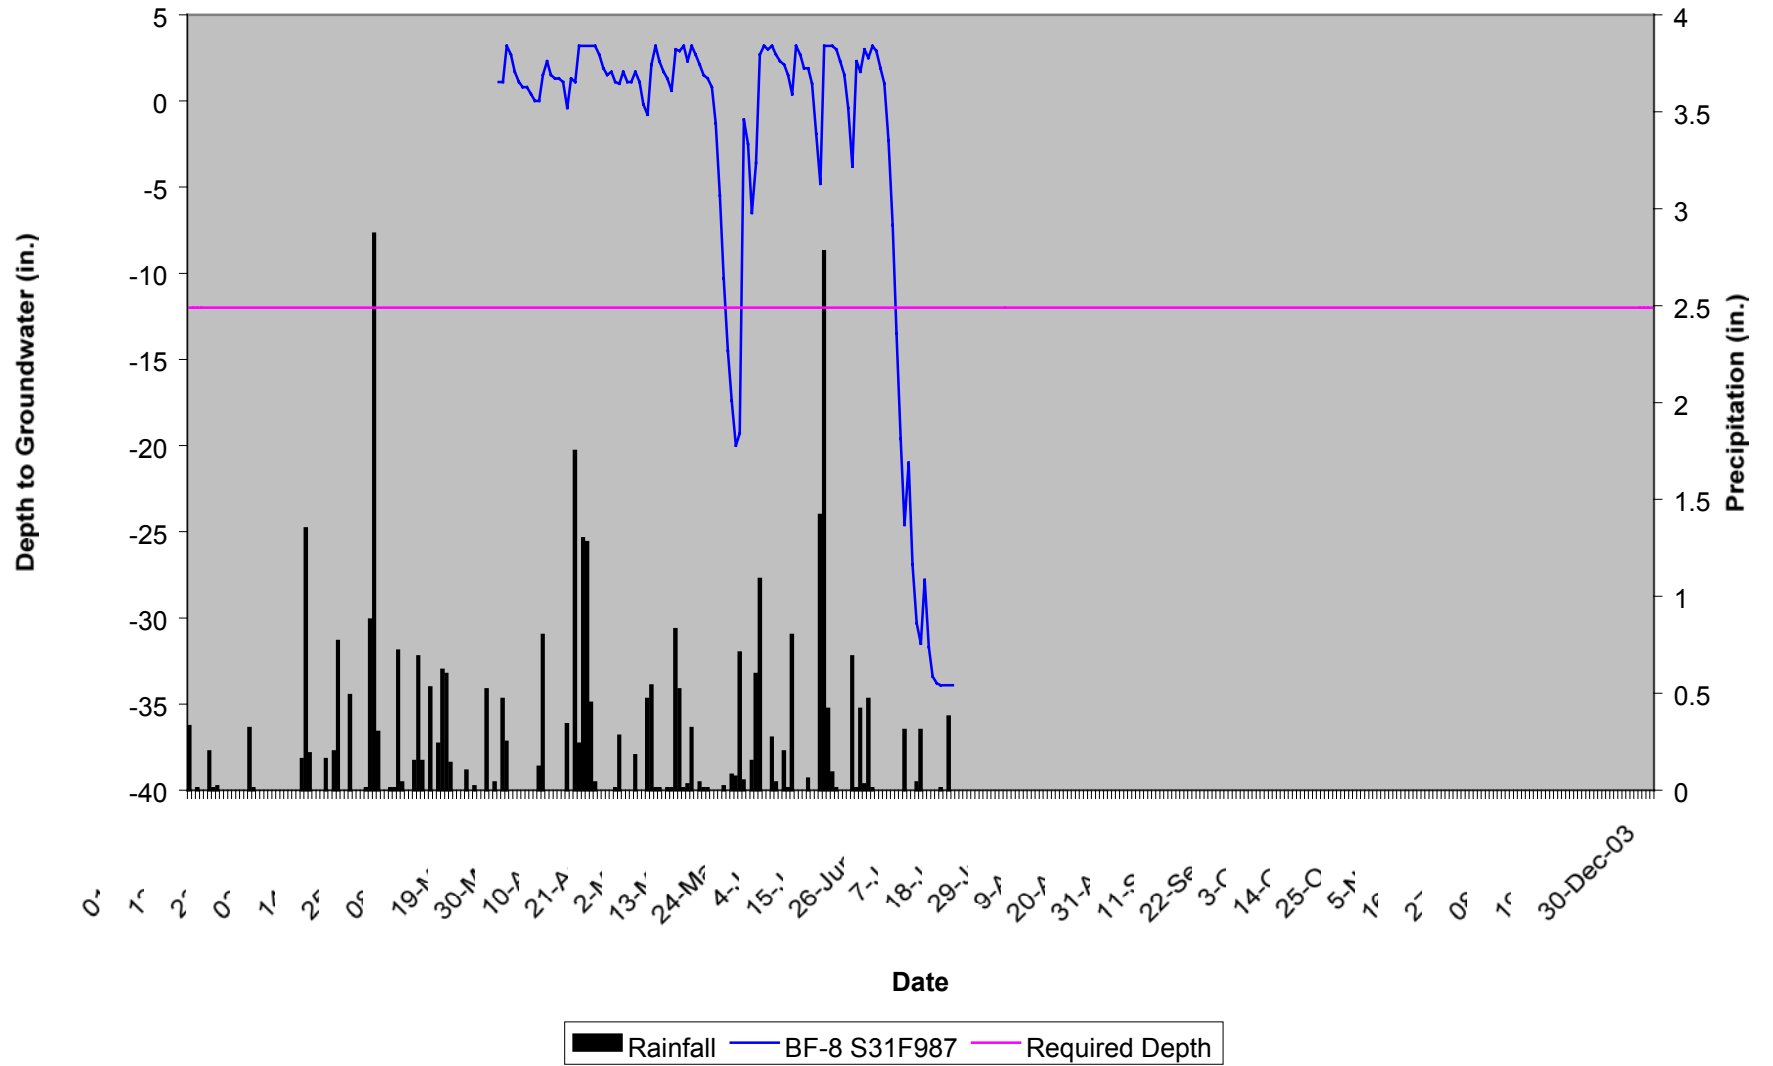

GROUNDWATER GAUGE GRAPHS

**Ballance Farm BF-1
40" Groundwater**

■ Rainfall — Required Depth — BF-1 S31F74E

Ballance Farm BF-2 40" Groundwater

Ballance Farm BF-3 40" Groundwater

Ballance Farm BF-4 40" Groundwater

■ Rainfall — Required Depth — BF-4 S31F804

Ballance Farm BF-5 40" Groundwater

Ballance Farm BF-6 40" Groundwater

Ballance Farm BF-7 40" Groundwater

Ballance Farm BF-8 40" Groundwater

Ballance Farm BF-9 40" Groundwater

Ballance Farm BF-10 40" Groundwater

Ballance Farm BF-11 40" Groundwater

Ballance Farm BF-12 40" Groundwater

Ballance Farm BF-13 40" Groundwater

■ Rainfall — Required Depth — BF-13 S214059

Ballance Farm BF-14 40" Groundwater