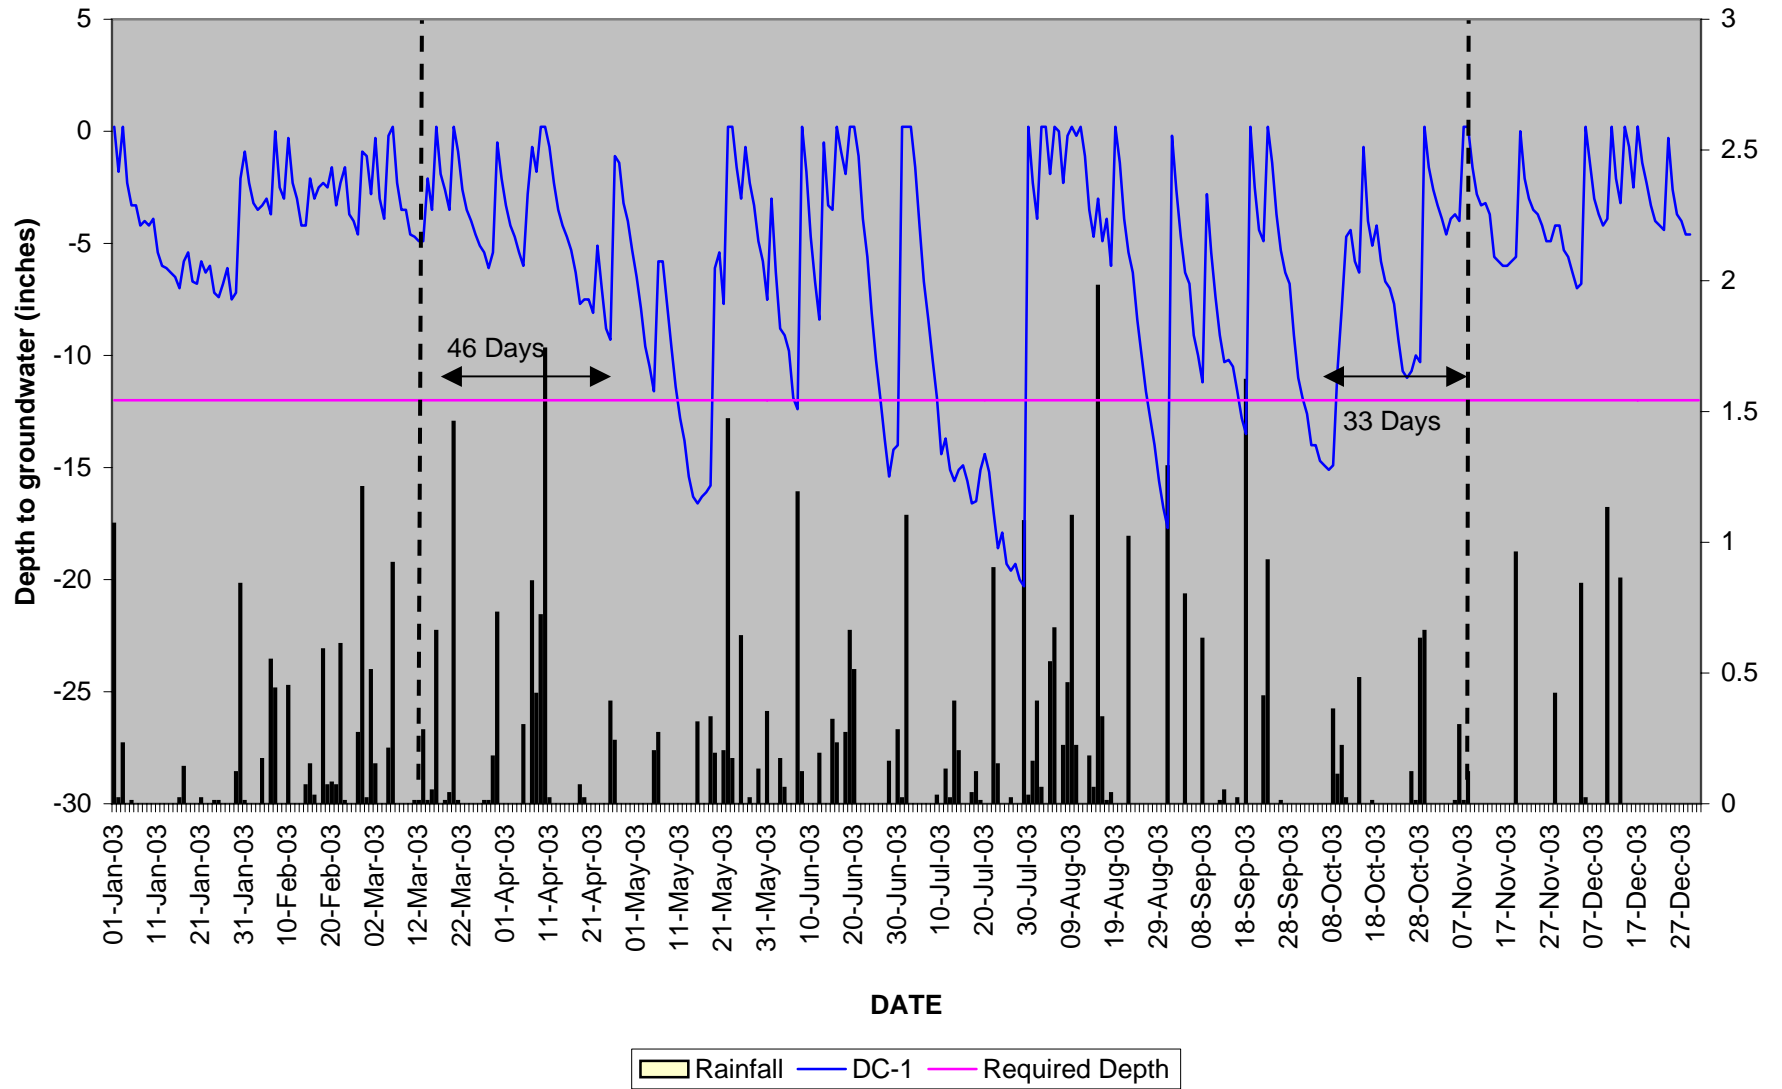

Dutchman's Creek DC-1

Dutchman's Creek DC-2

N3A7301F
 S49424F DC-2
 Required Depth

Dutchman's Creek DC-3

Dutchman's Creek DC-4

■ N3A7301F — SD0100 DC-4 — Required Depth

Dutchman's Creek DC-5

Dutchman's Creek DC-6

N3A7301F
 S320393 DC-6
 Required Depth

Dutchman's Creek DC-7

■ N3A7301F — S213E28 DC-7 — Required Depth

Dutchman's Creek DCE-1

Dutchman's Creek DCE-2