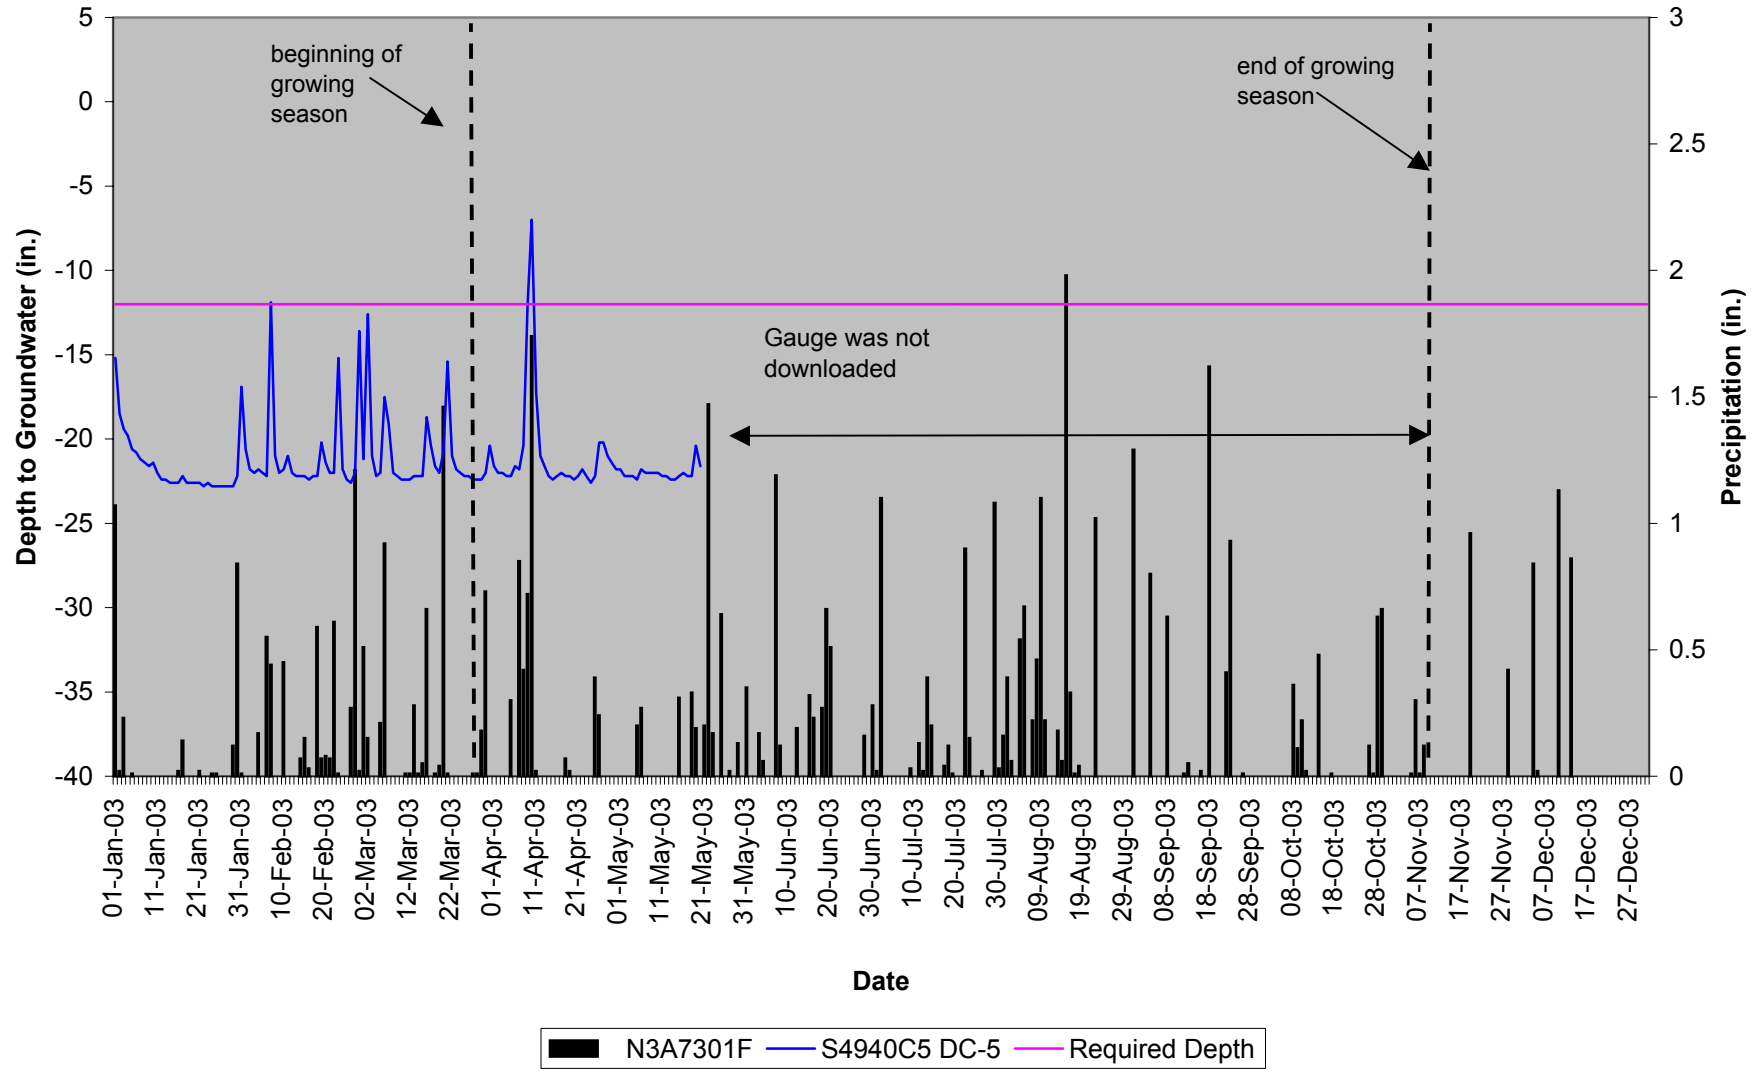

Dutchman's Creek DC-1

Dutchman's Creek DC-2

N3A7301F
 S49424F DC-2
 Required Depth

Dutchman's Creek DC-3

Dutchman's Creek DC-4

■ N3A7301F — SD0100 DC-4 — Required Depth

Dutchman's Creek DC-5

Dutchman's Creek DC-6

N3A7301F
 S320393 DC-6
 Required Depth

Dutchman's Creek DC-7

■ N3A7301F — S213E28 DC-7 — Required Depth

Dutchman's Creek DCE-1

Dutchman's Creek DCE-2