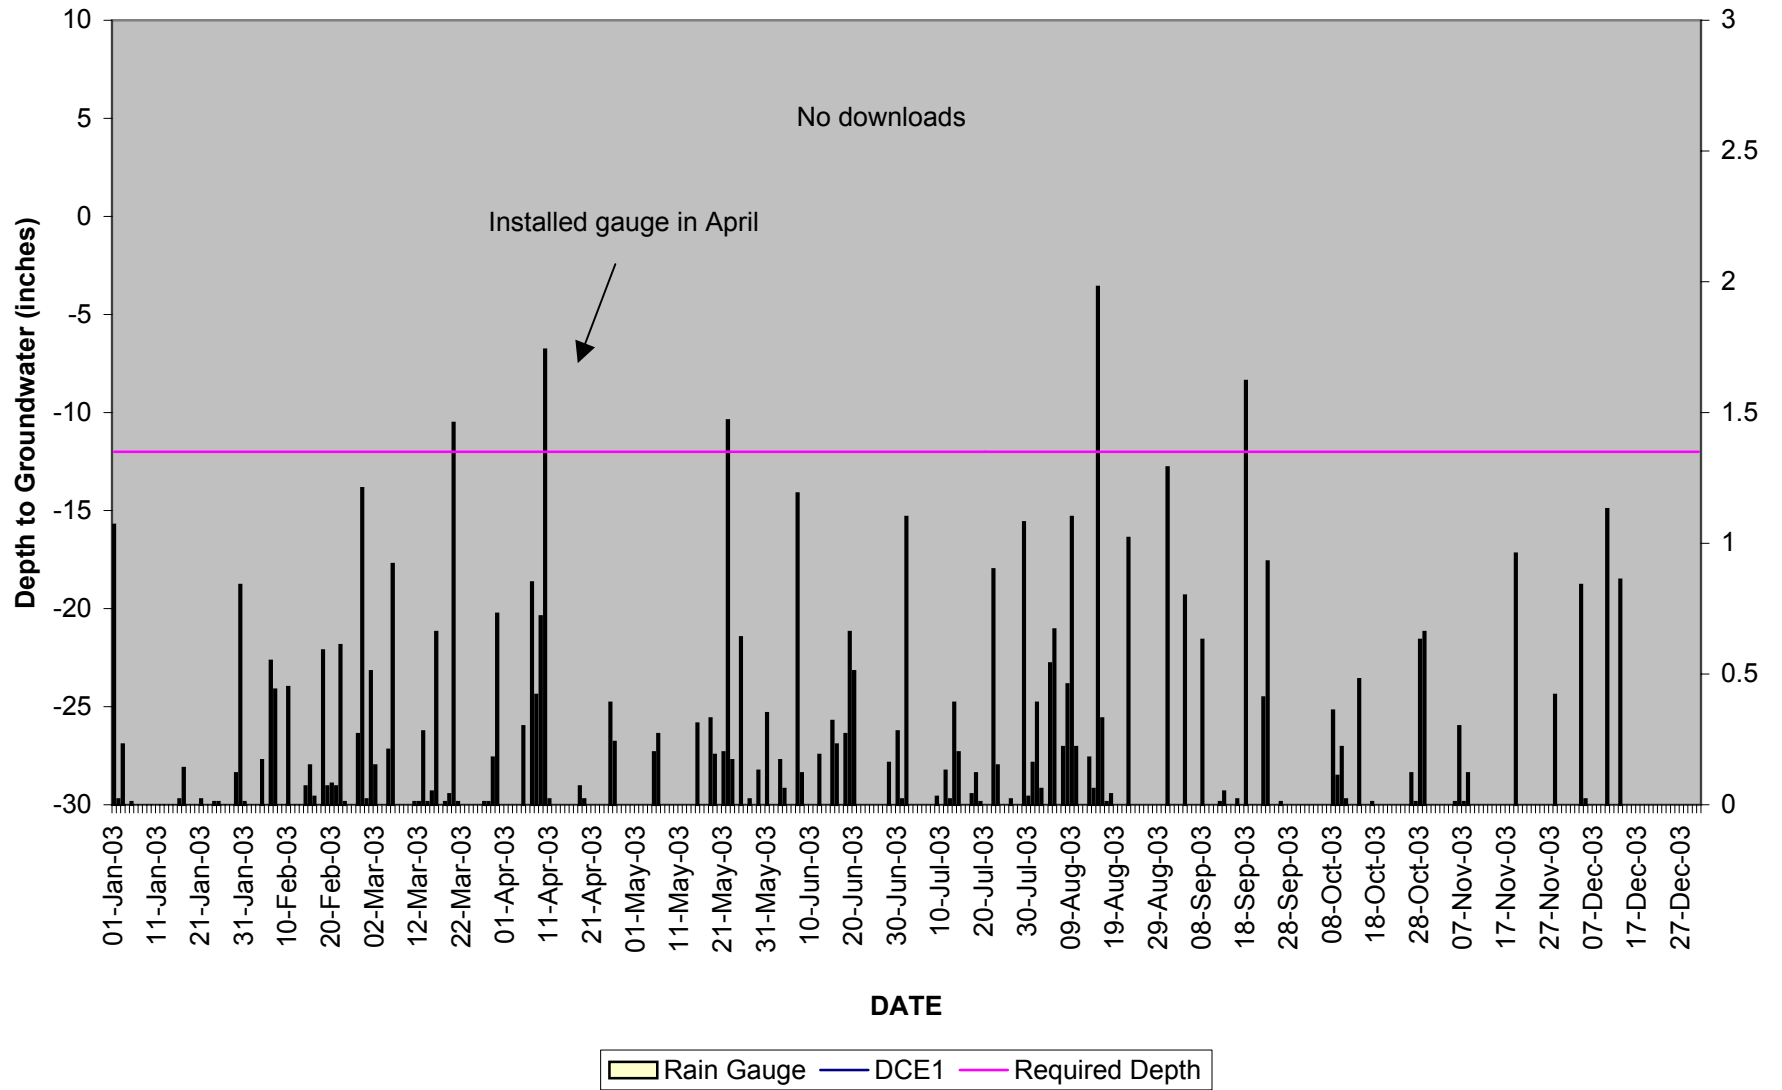

Dutchman's Creek DC-1

Dutchman's Creek DC-2

N3A7301F
 S49424F DC-2
 Required Depth

Dutchman's Creek DC-3

Dutchman's Creek DC-4

■ N3A7301F — SD0100 DC-4 — Required Depth

Dutchman's Creek DC-5

Dutchman's Creek DC-6

N3A7301F
 S320393 DC-6
 Required Depth

Dutchman's Creek DC-7

■ N3A7301F — S213E28 DC-7 — Required Depth

Dutchman's Creek DCE-1

Dutchman's Creek DCE-2