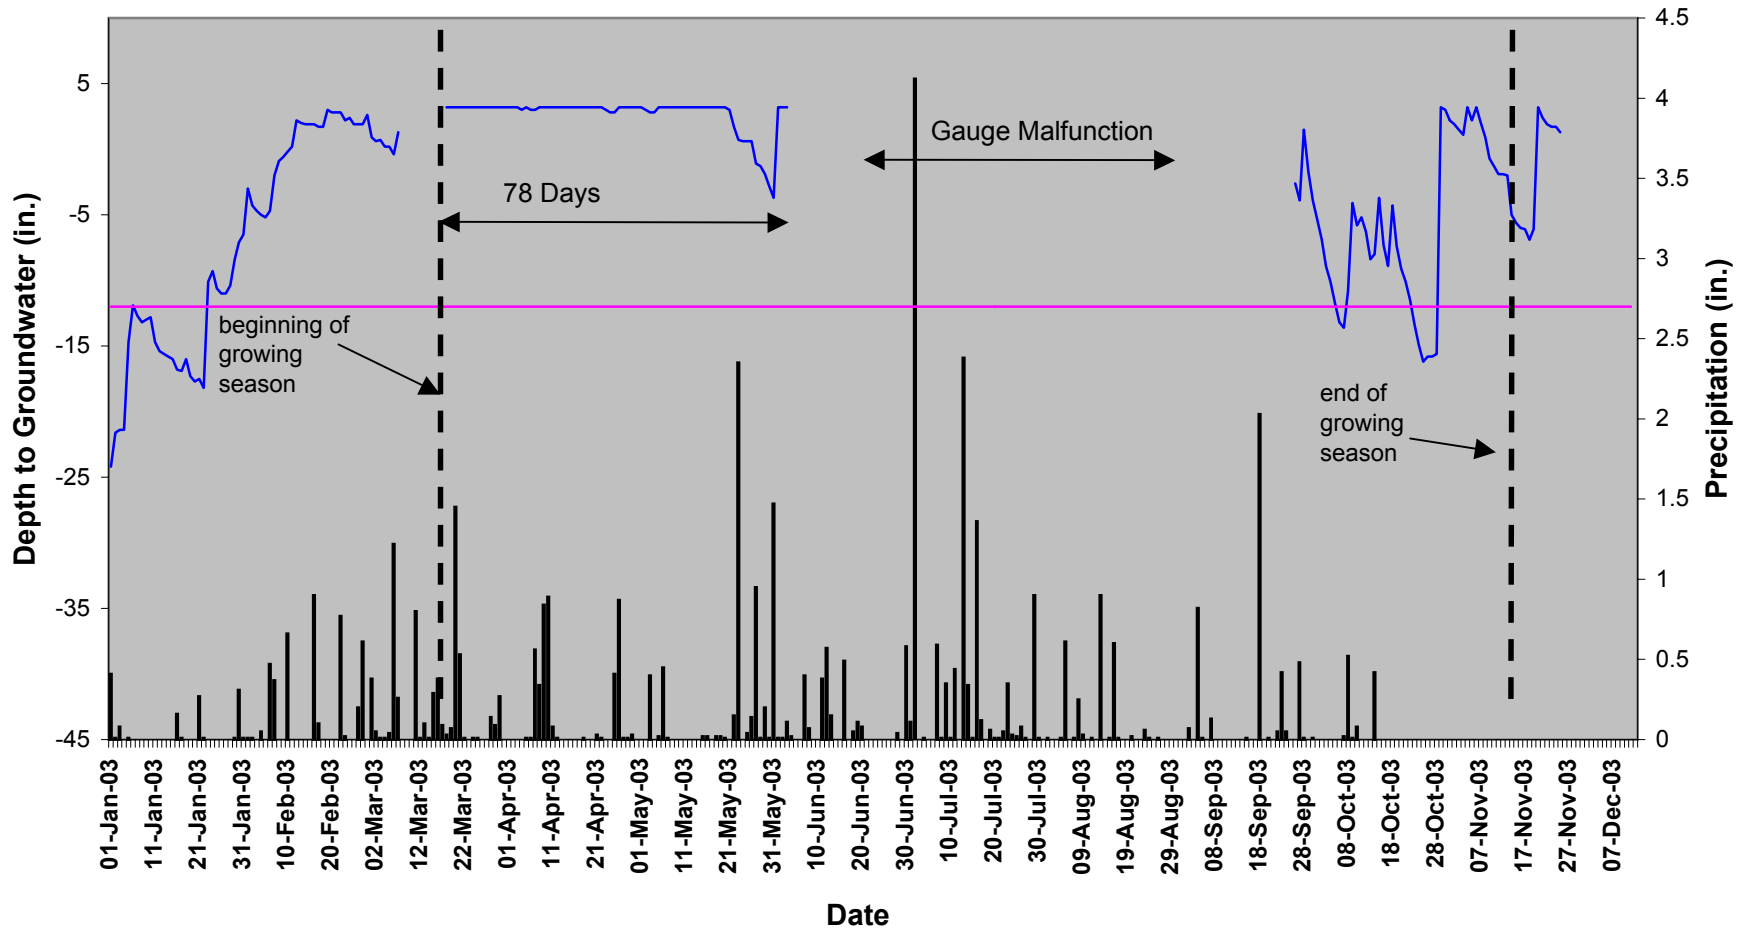

Dowd Dairy Farm - Gauge G27