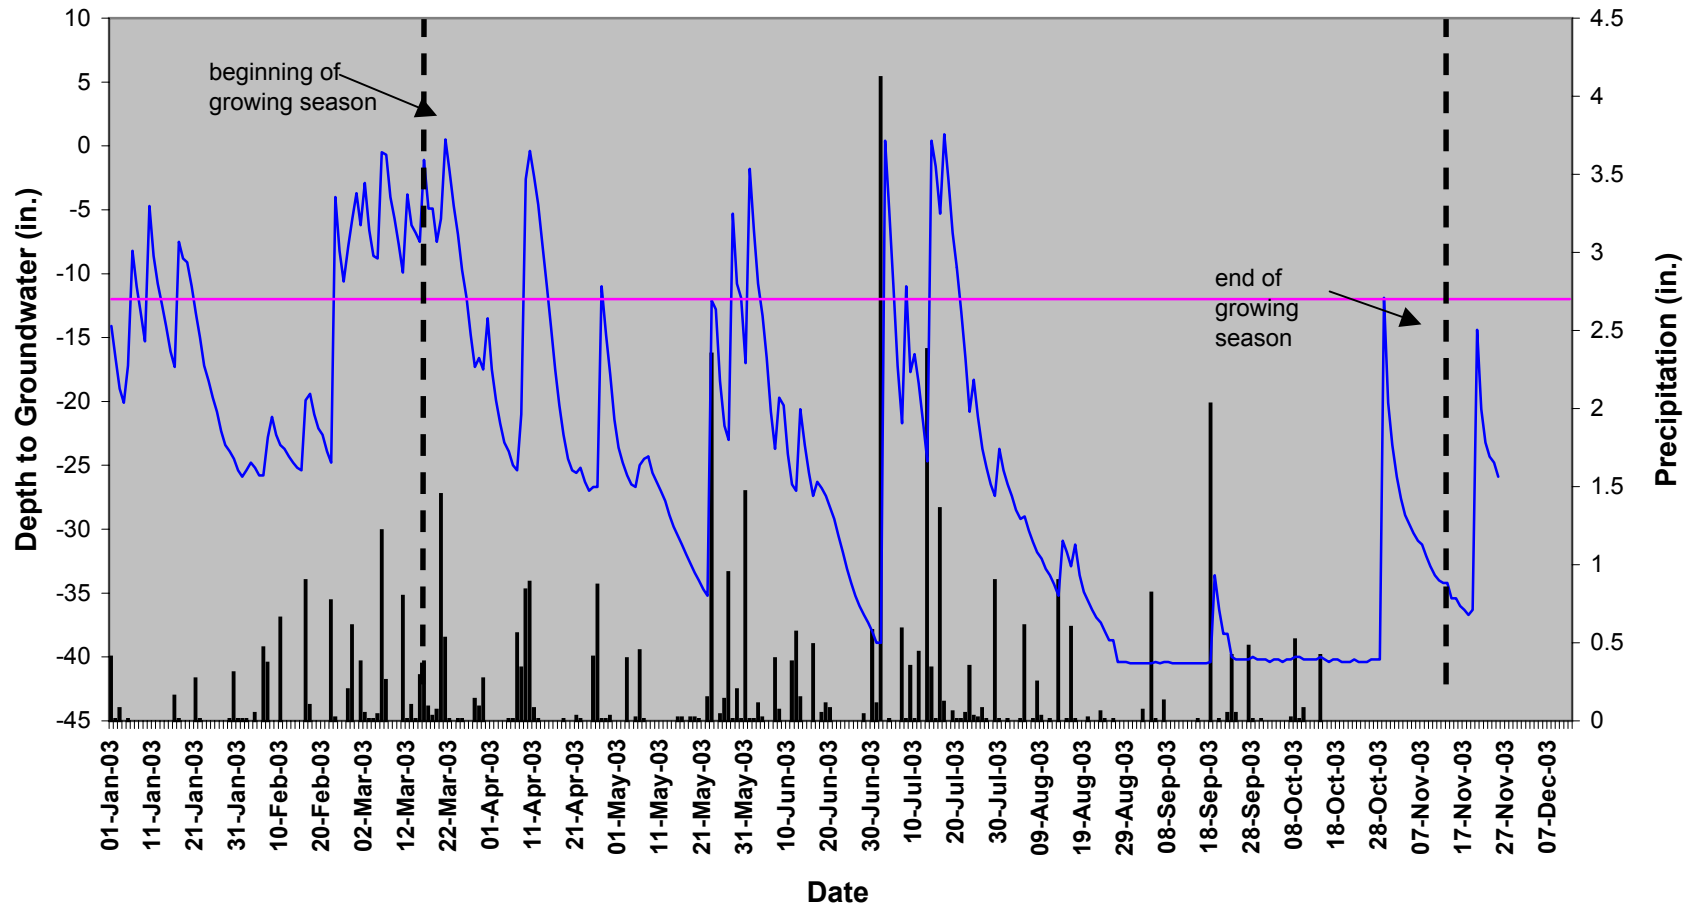

Dowd Dairy Farm - Gauge G4

■ N38B86FD RG#33   — S31F832   DDF-G4   — Required Depth