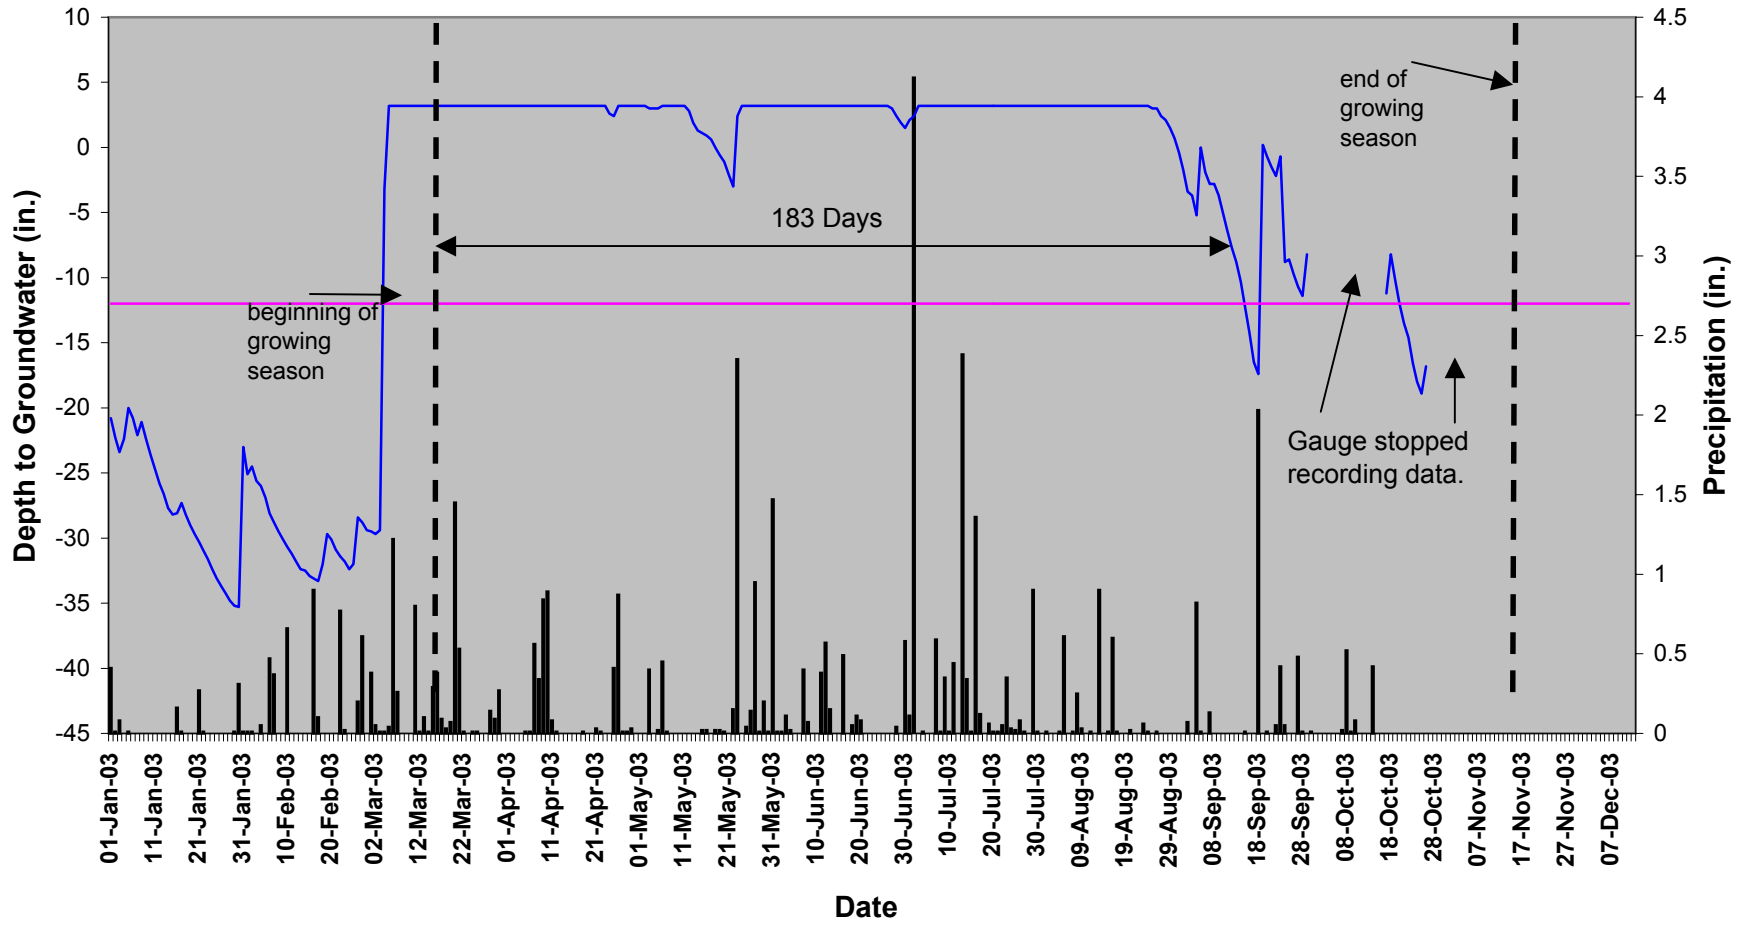

Dowd Dairy Farm - Gauge G23