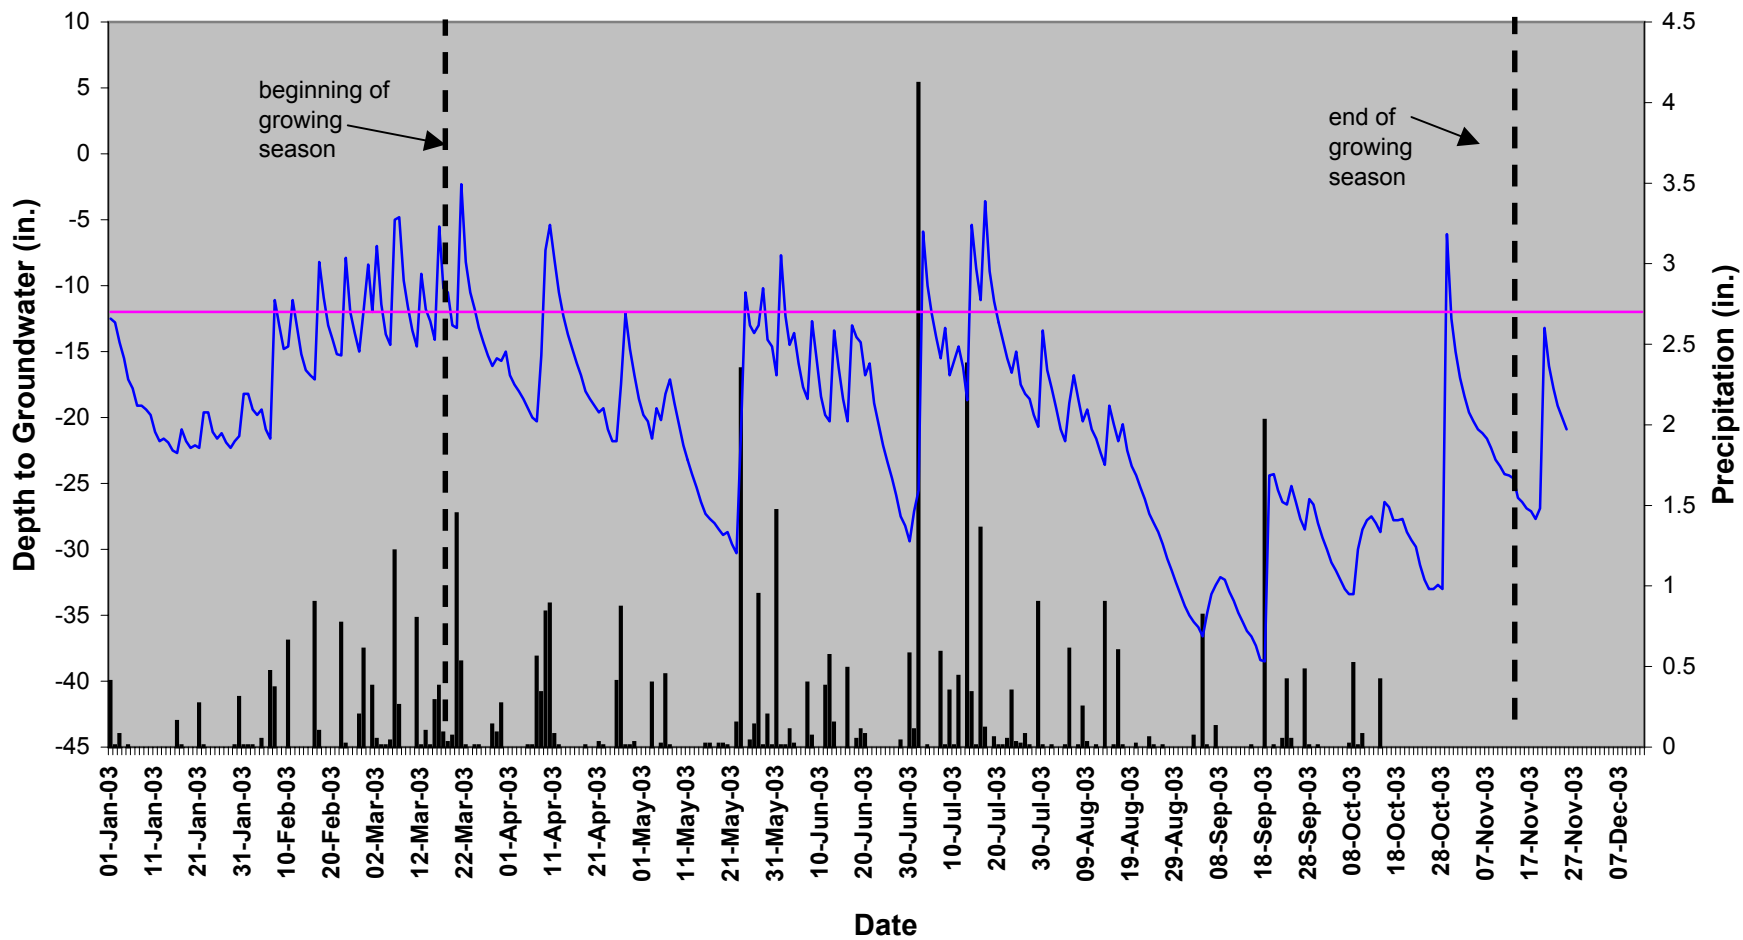

Dowd Dairy Farm - Gauge G13