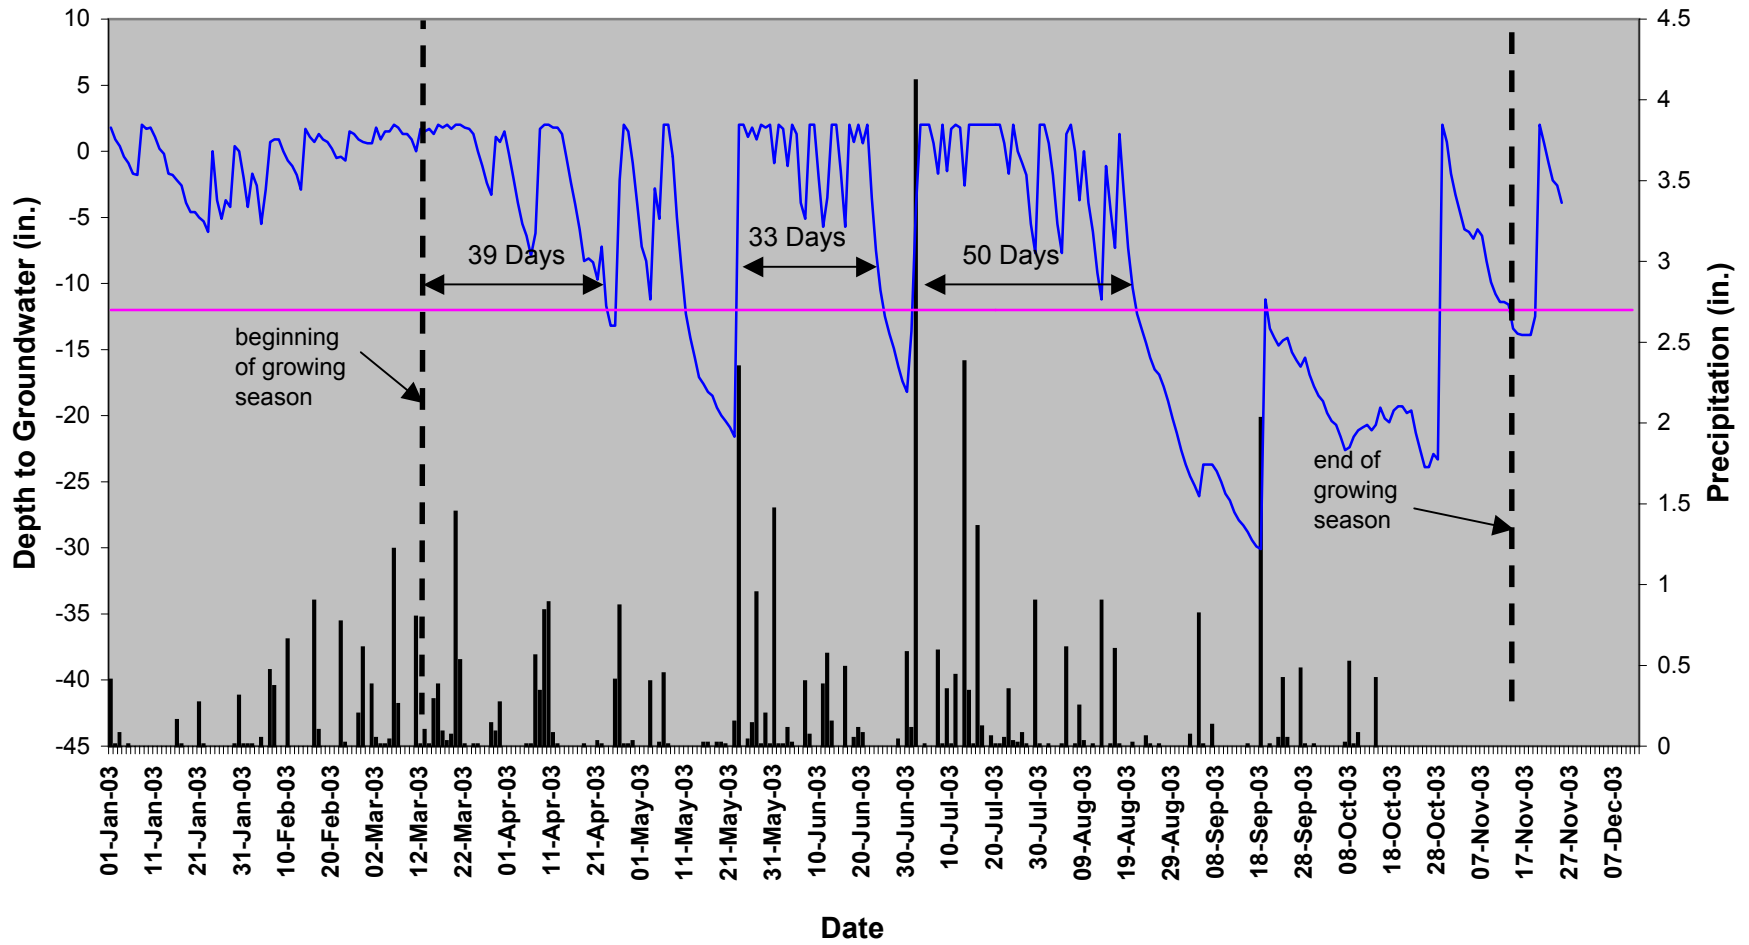

Dowd Dairy Farm - Gauge G22