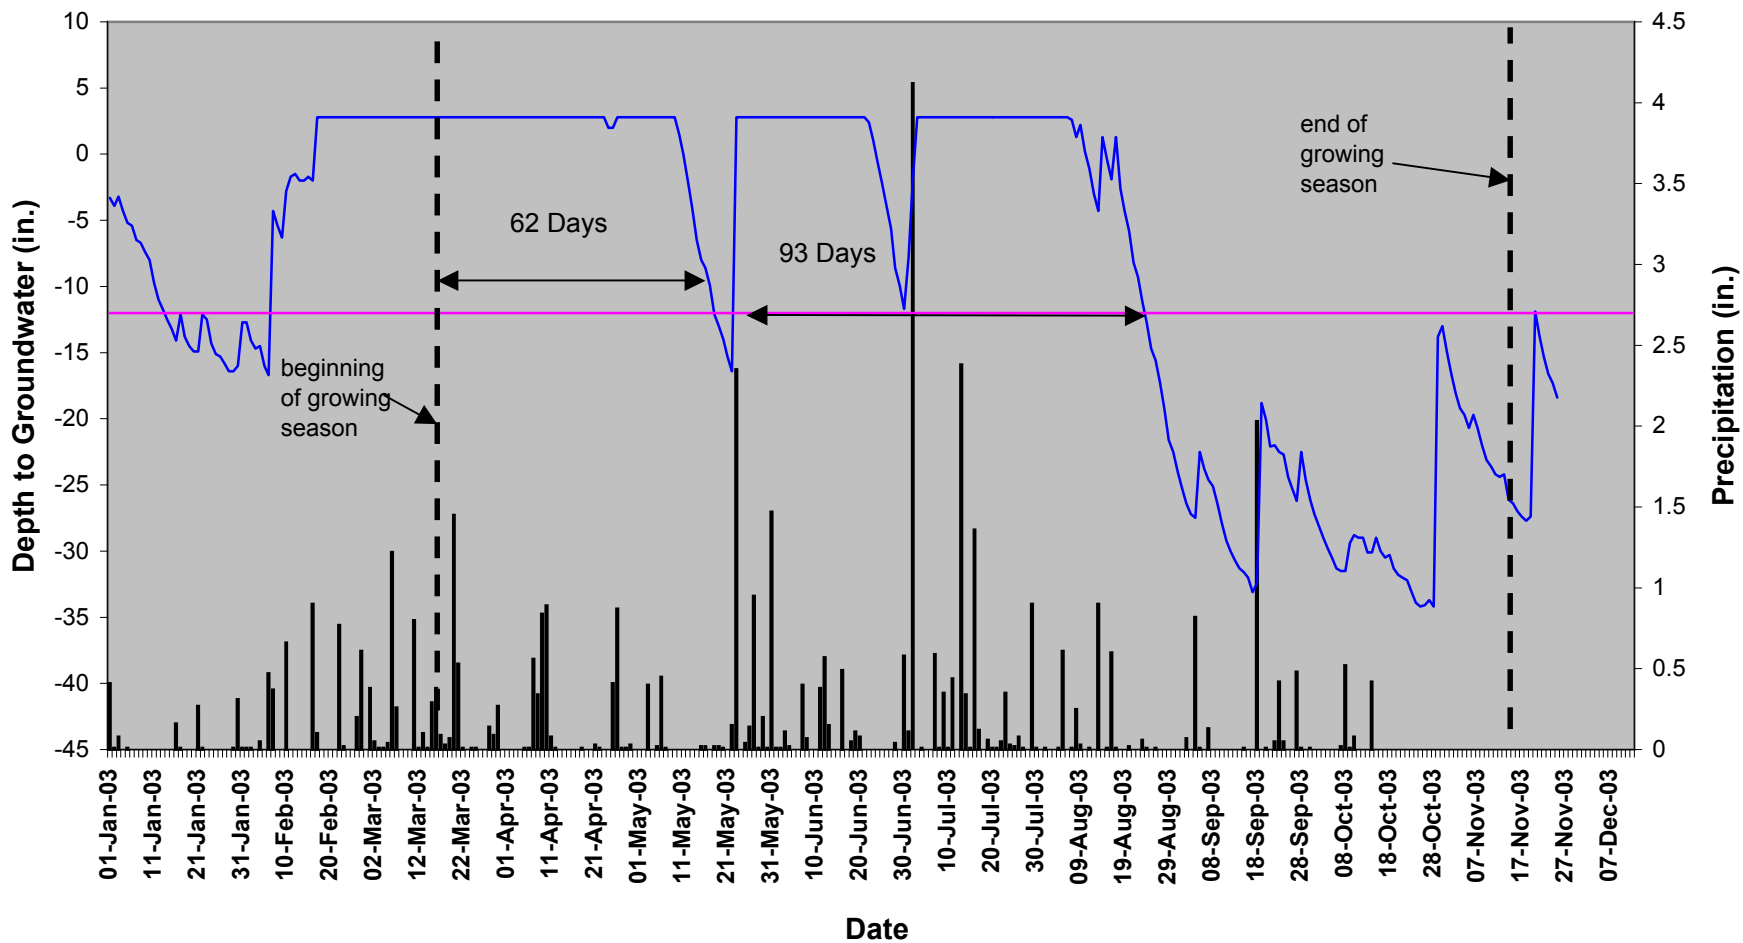

Dowd Dairy Farm - Gauge G5