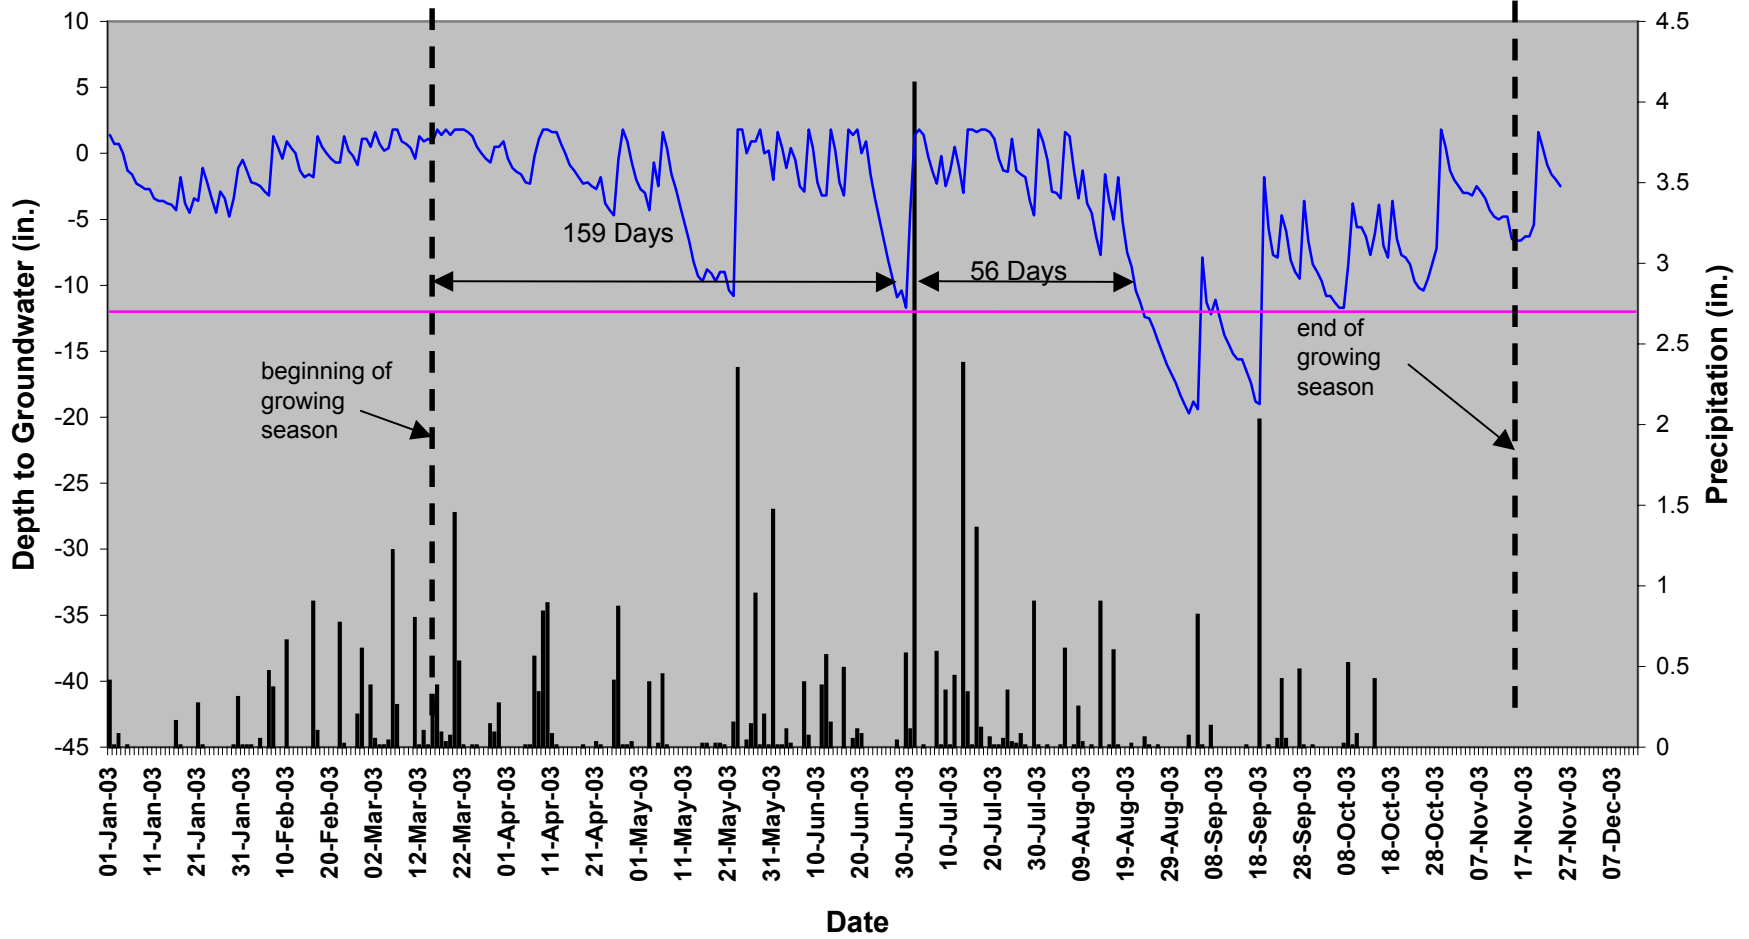

Dowd Dairy Farm - Gauge G15

N38B86FD RG#33
 S31FA4C
 DDF-G15
 Required Depth