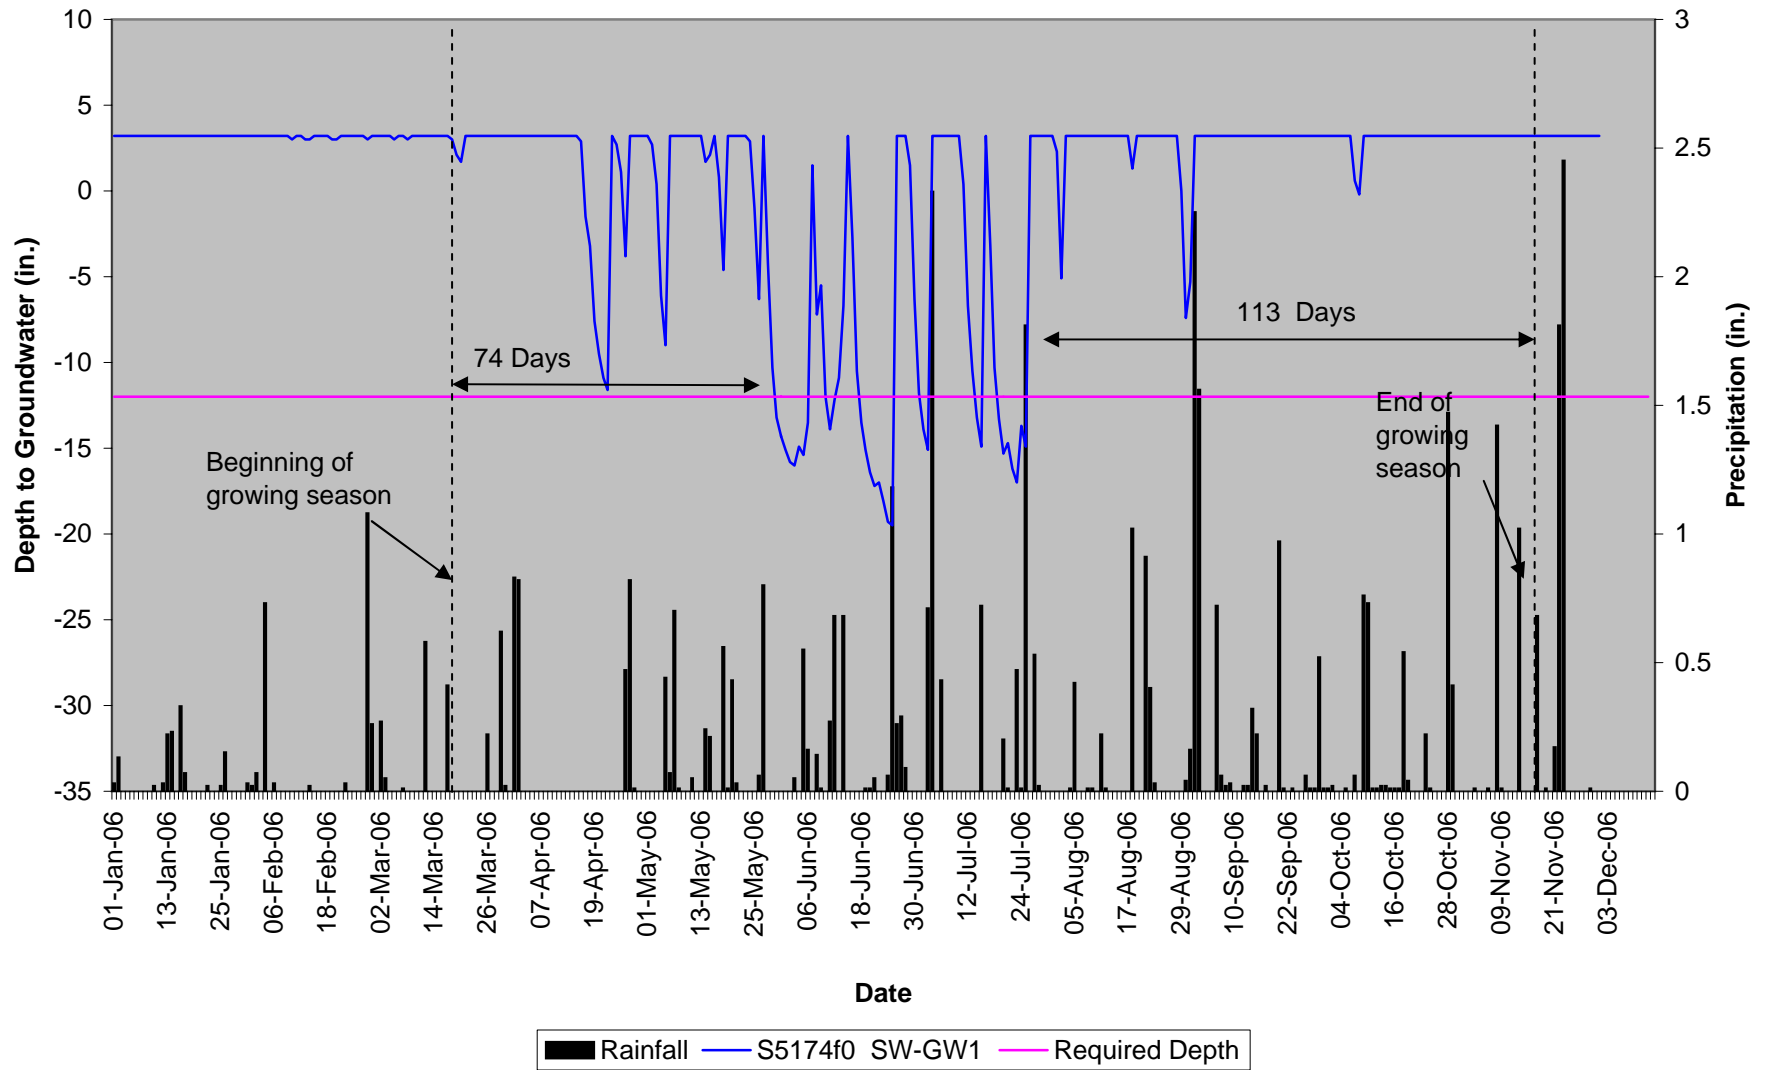

GROUNDWATER GAUGES

Southwest Creek SW-GW1 40" Groundwater

Southwest Creek SW-GW2 40" Groundwater

SURFACE WATER GAUGES

**Southwest Creek
SW-SG1
40" Surface Gauge**

**Southwest Creek
Reference SW-SG2
40" Surface Gauge**