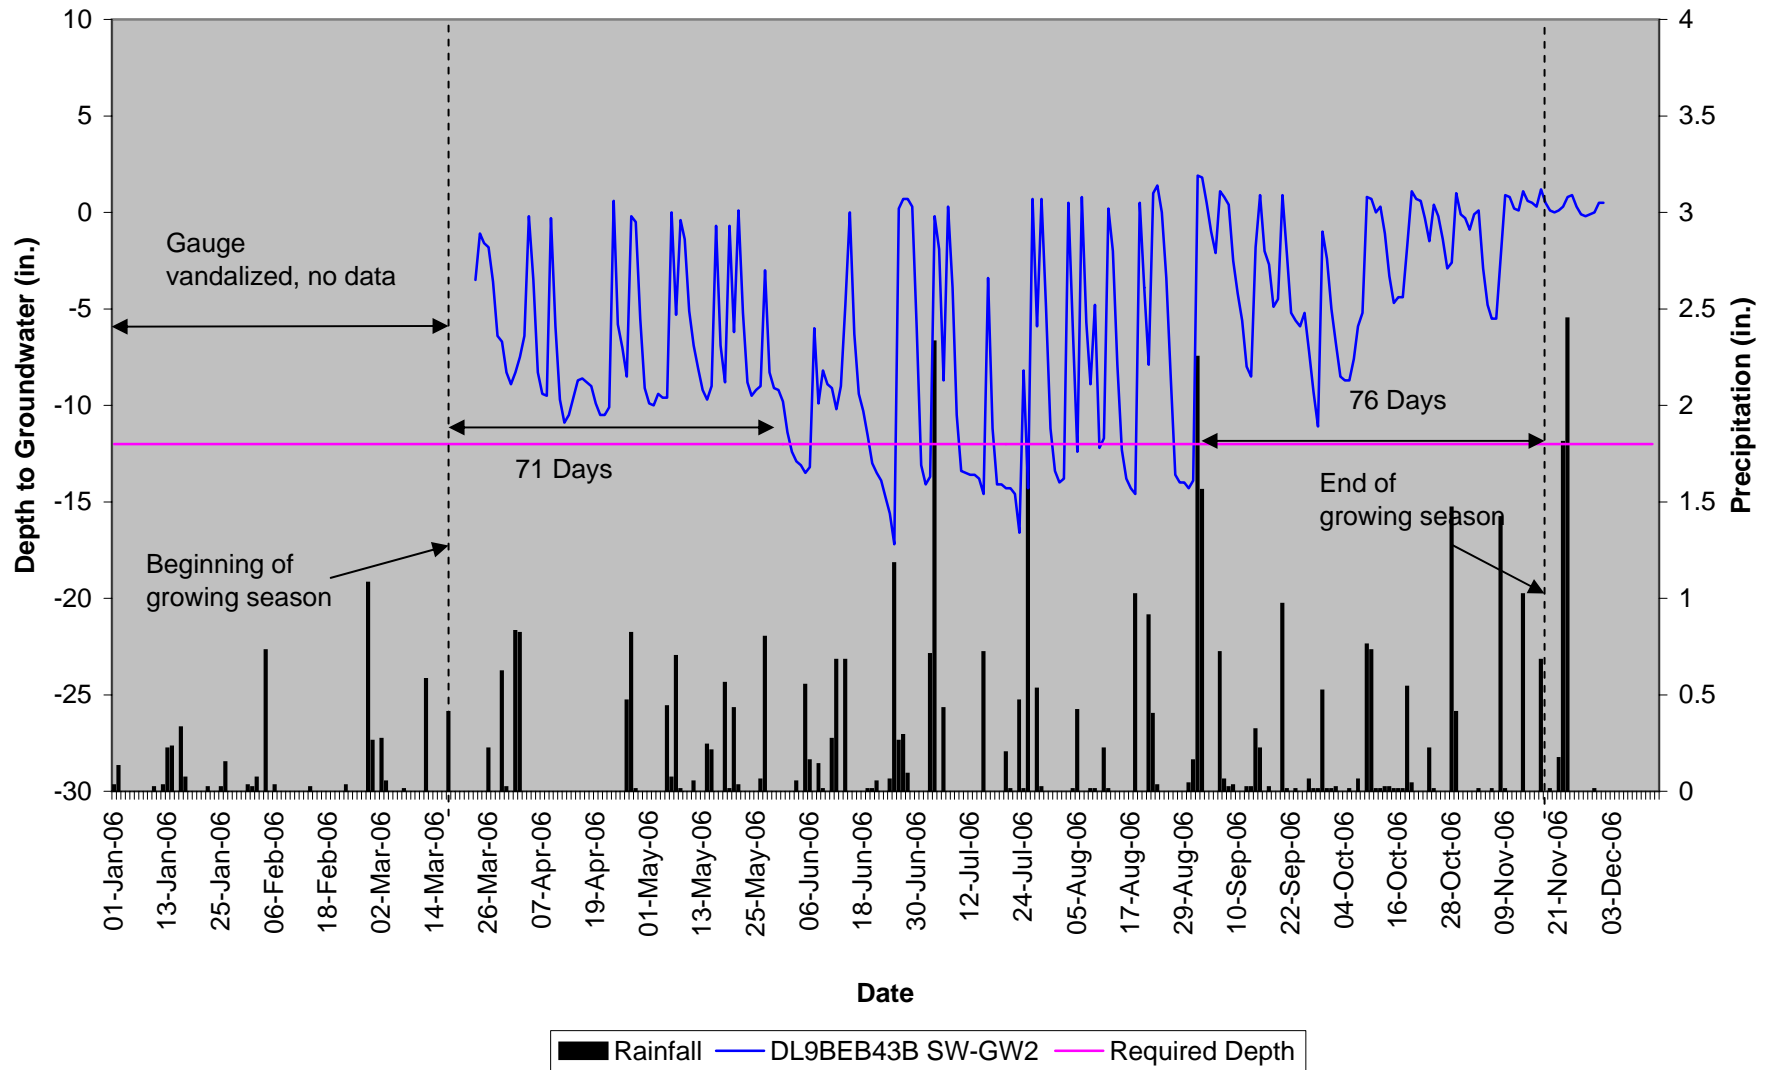

GROUNDWATER GAUGES

Southwest Creek SW-GW1 40" Groundwater

Southwest Creek SW-GW2 40" Groundwater

SURFACE WATER GAUGES

**Southwest Creek
SW-SG1
40" Surface Gauge**

**Southwest Creek
Reference SW-SG2
40" Surface Gauge**