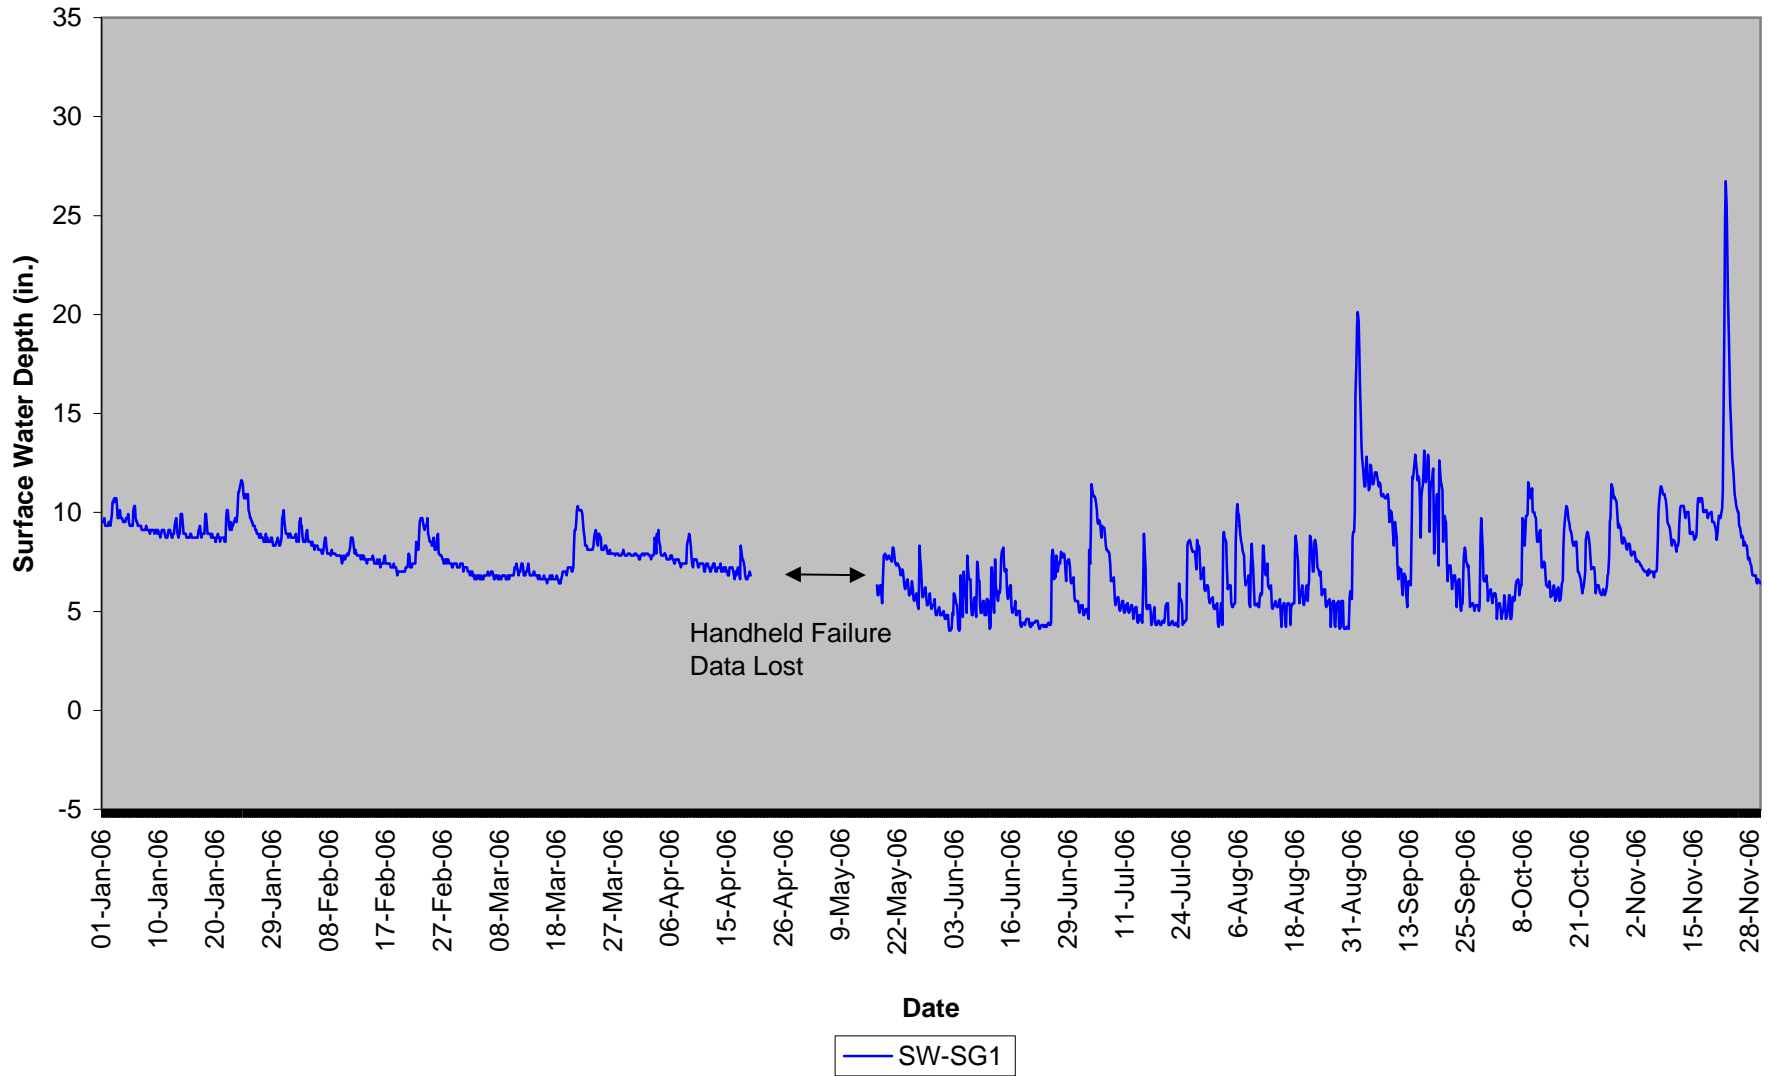

GROUNDWATER GAUGES

Southwest Creek SW-GW1 40" Groundwater

Southwest Creek SW-GW2 40" Groundwater

SURFACE WATER GAUGES

**Southwest Creek
SW-SG1
40" Surface Gauge**

**Southwest Creek
Reference SW-SG2
40" Surface Gauge**