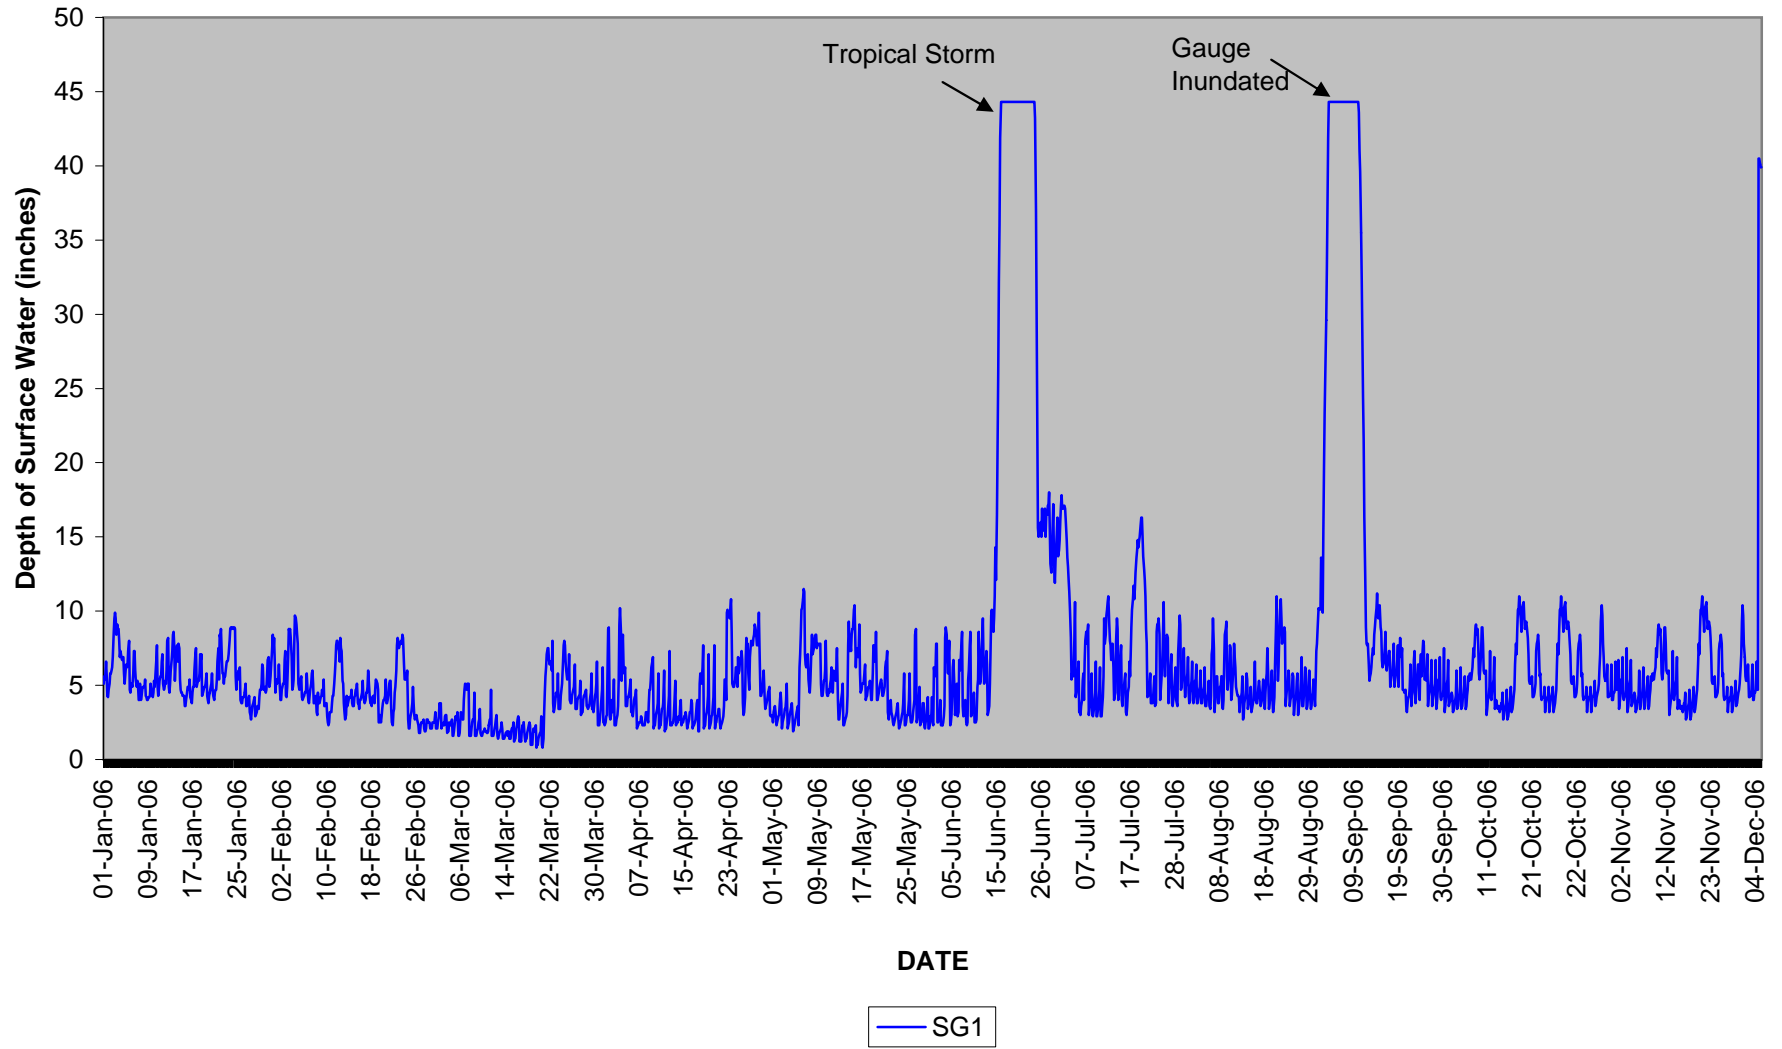

Greene Street SG1