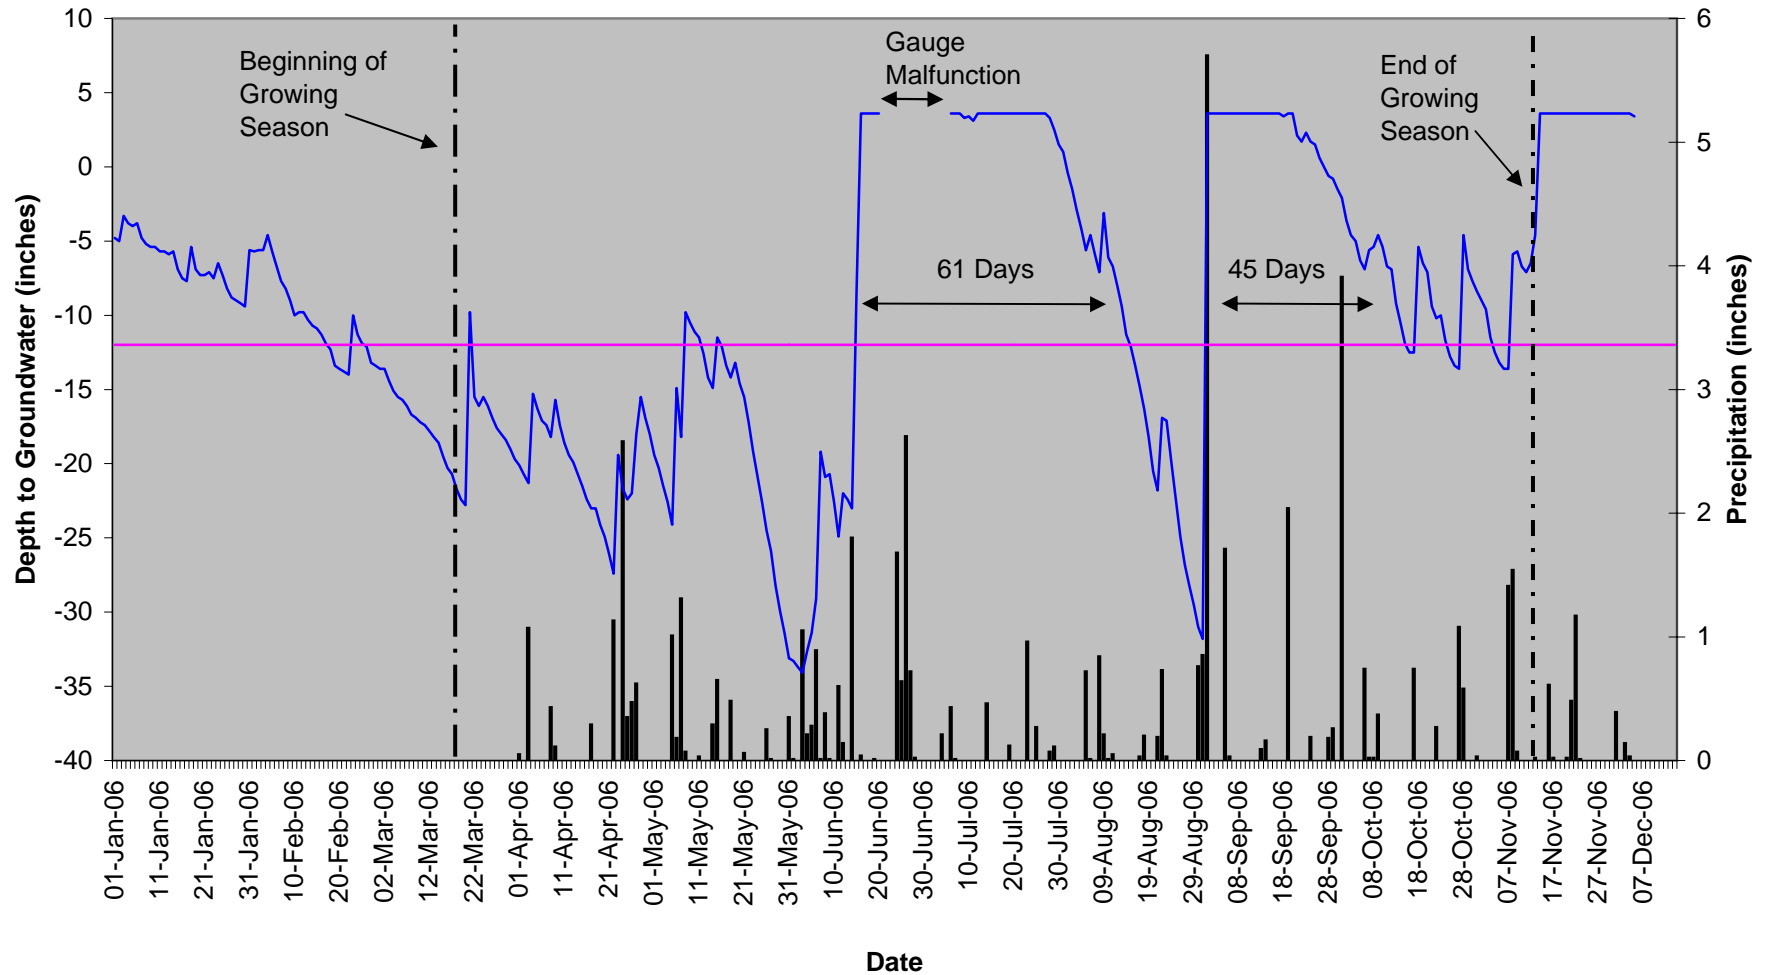

## **GROUNDWATER GAUGES**

# Greene Street GW1

Legend: Rain Gauge (black bar), GW1 (blue line), Required Depth (pink line)

# Greene Street GW2

Legend: Rain Gauge (black bar), GW2 (blue line), Required Depth (pink line)