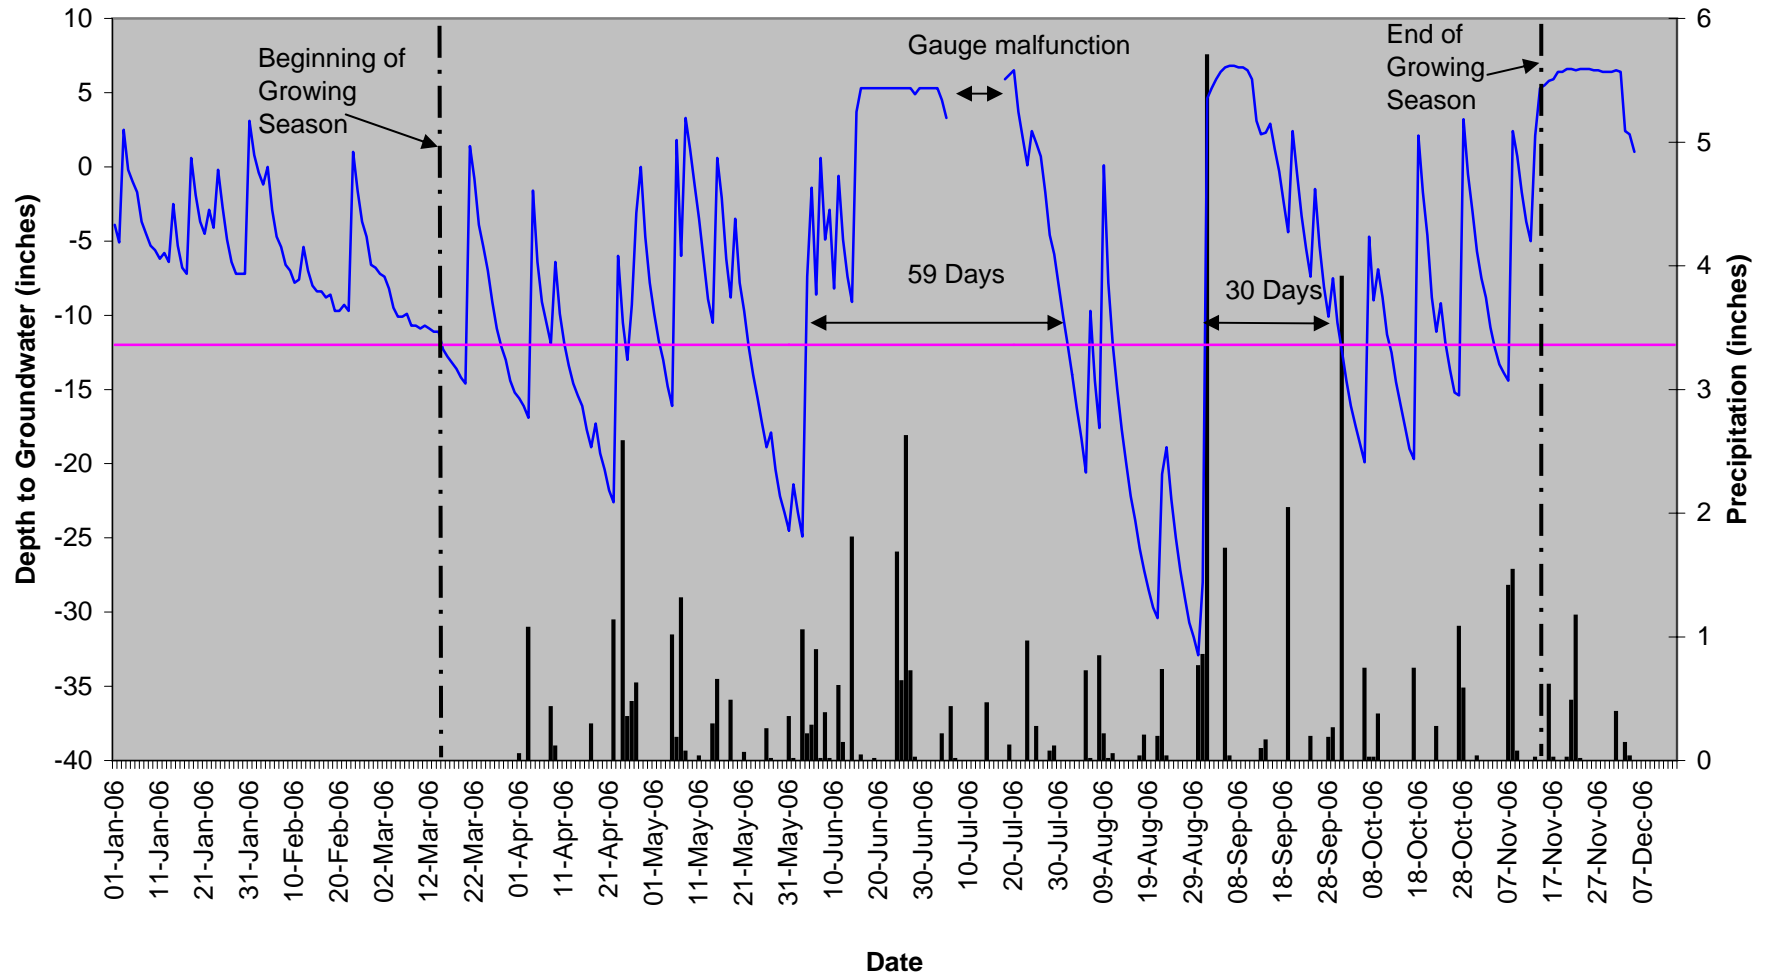

## **GROUNDWATER GAUGES**

# Greene Street GW1

Legend: Rain Gauge (black bar), GW1 (blue line), Required Depth (pink line)

# Greene Street GW2

Legend: Rain Gauge (black bar), GW2 (blue line), Required Depth (pink line)