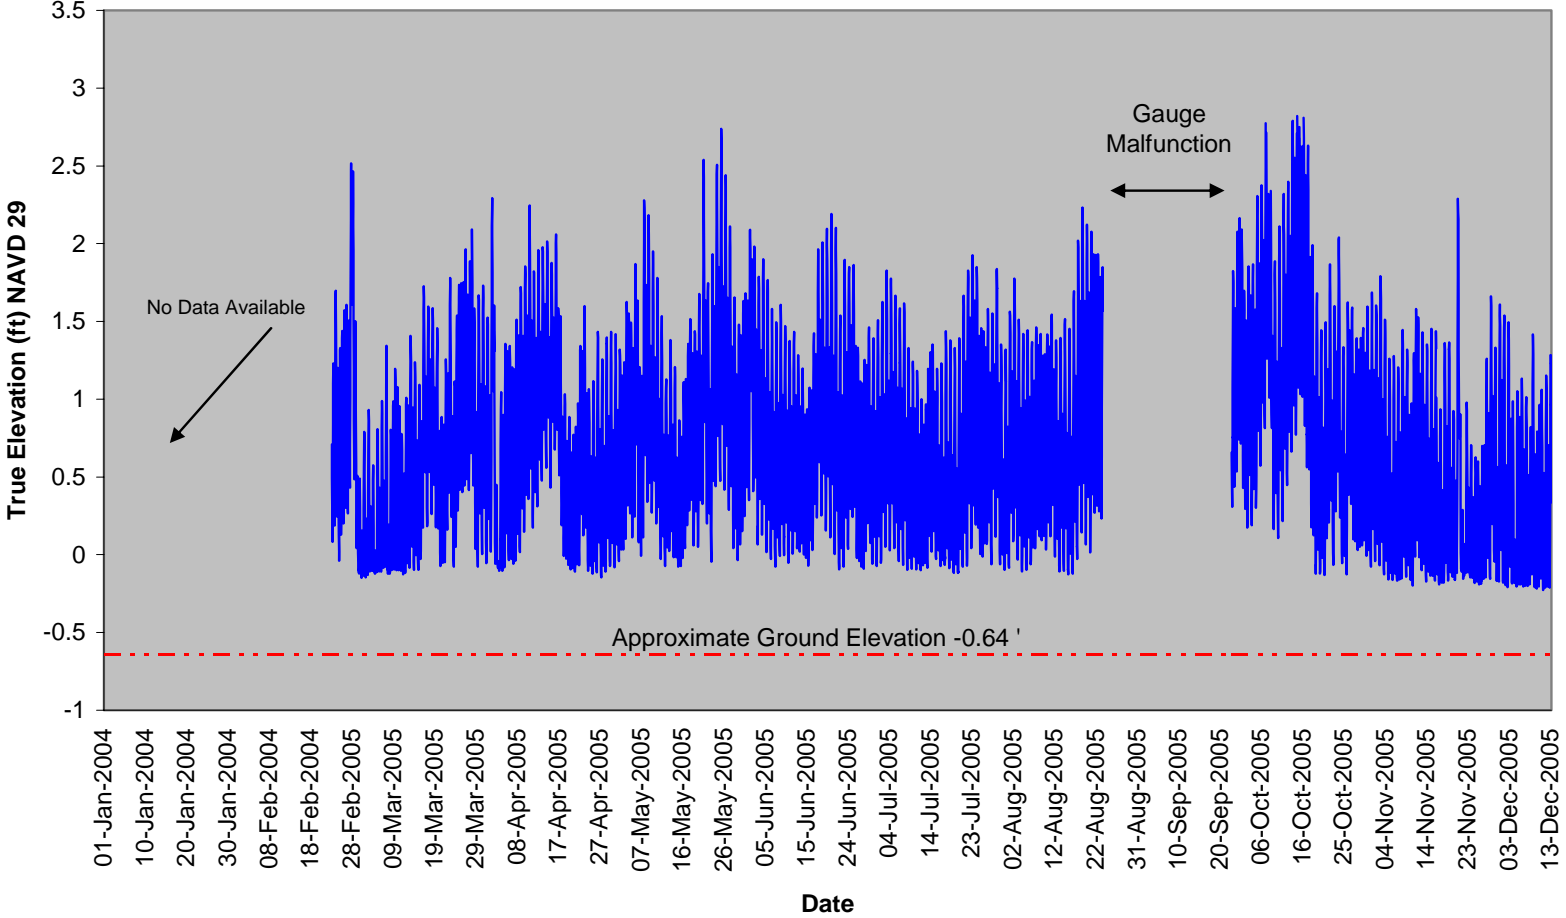

APPENDIX A

GAUGE DATA GRAPHS

SURFACE WATER GAUGES

Deer Creek DC-SG1 Surface Gauge

DC-1 True Elev. (ft) Ground Elevation

**Deer Creek DC-SG2
Surface Gauge**

**Deer Creek DC-SG3
Surface Gauge**