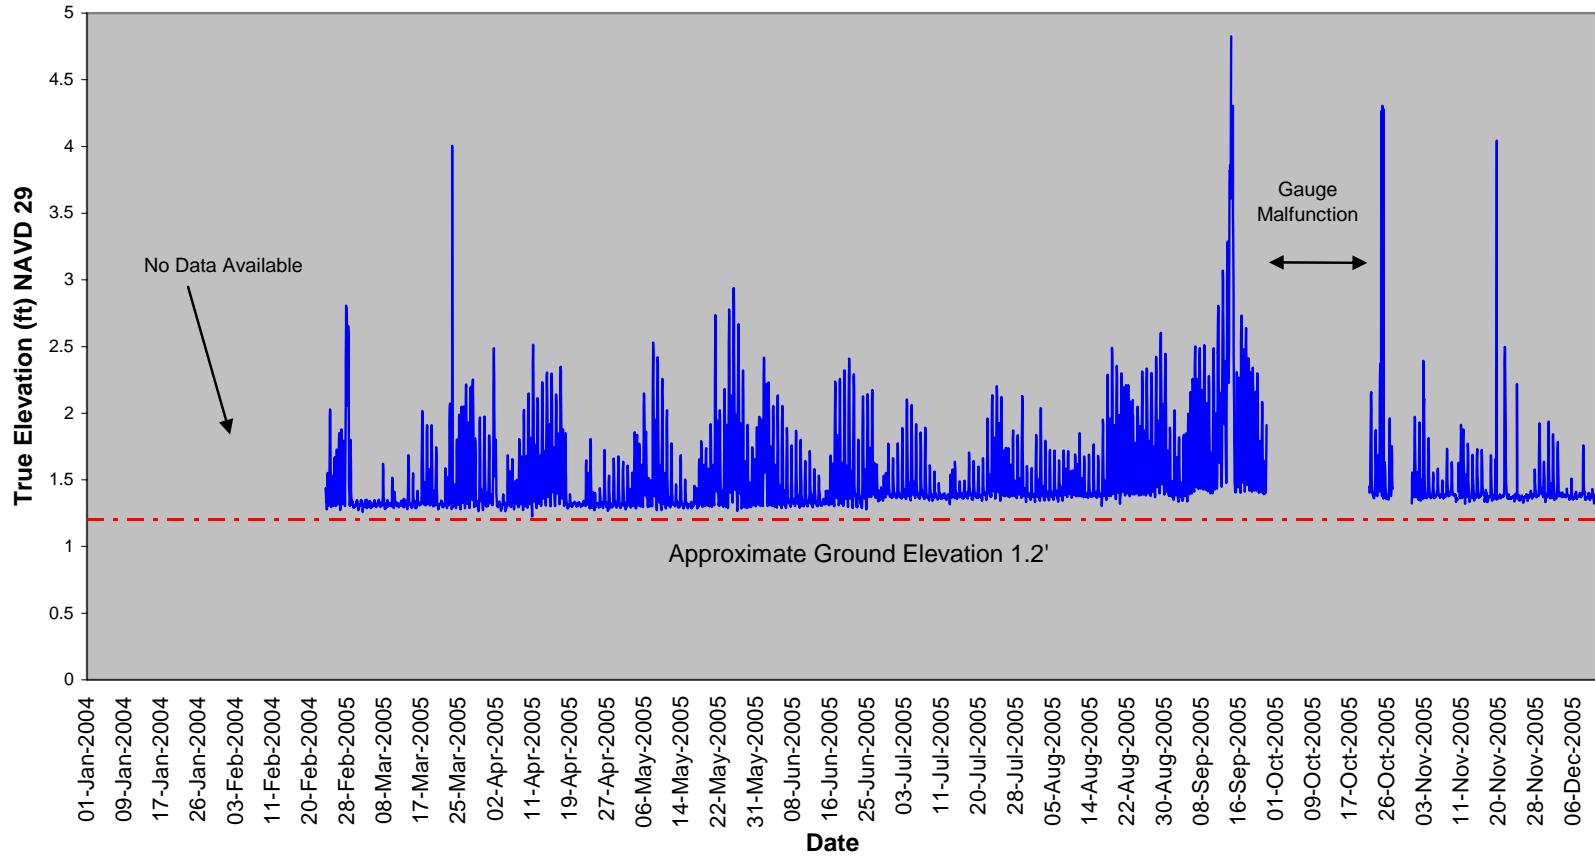

APPENDIX A

GAUGE DATA GRAPHS

SURFACE WATER GAUGES

Deer Creek DC-SG1 Surface Gauge

DC-1 True Elev. (ft) Ground Elevation

**Deer Creek DC-SG2
Surface Gauge**

**Deer Creek DC-SG3
Surface Gauge**