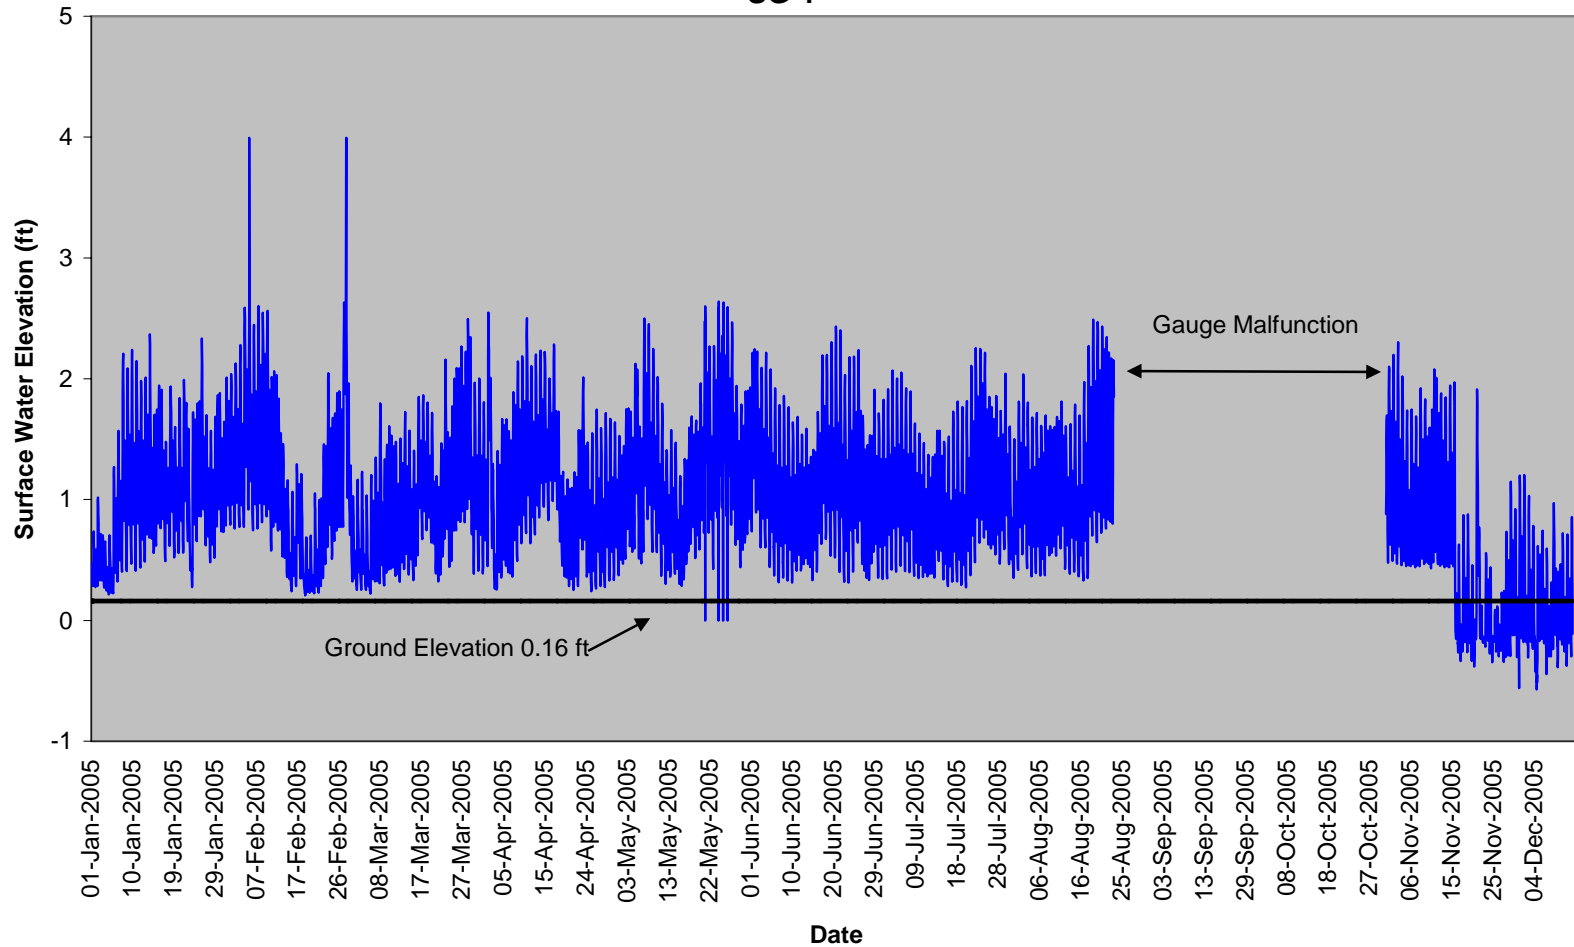

APPENDIX A

GAUGE DATA GRAPHS

SURFACE WATER GAUGES

Cedar Point Surface Gauge SG-1

Cedar Point Surface Gauge SG-2