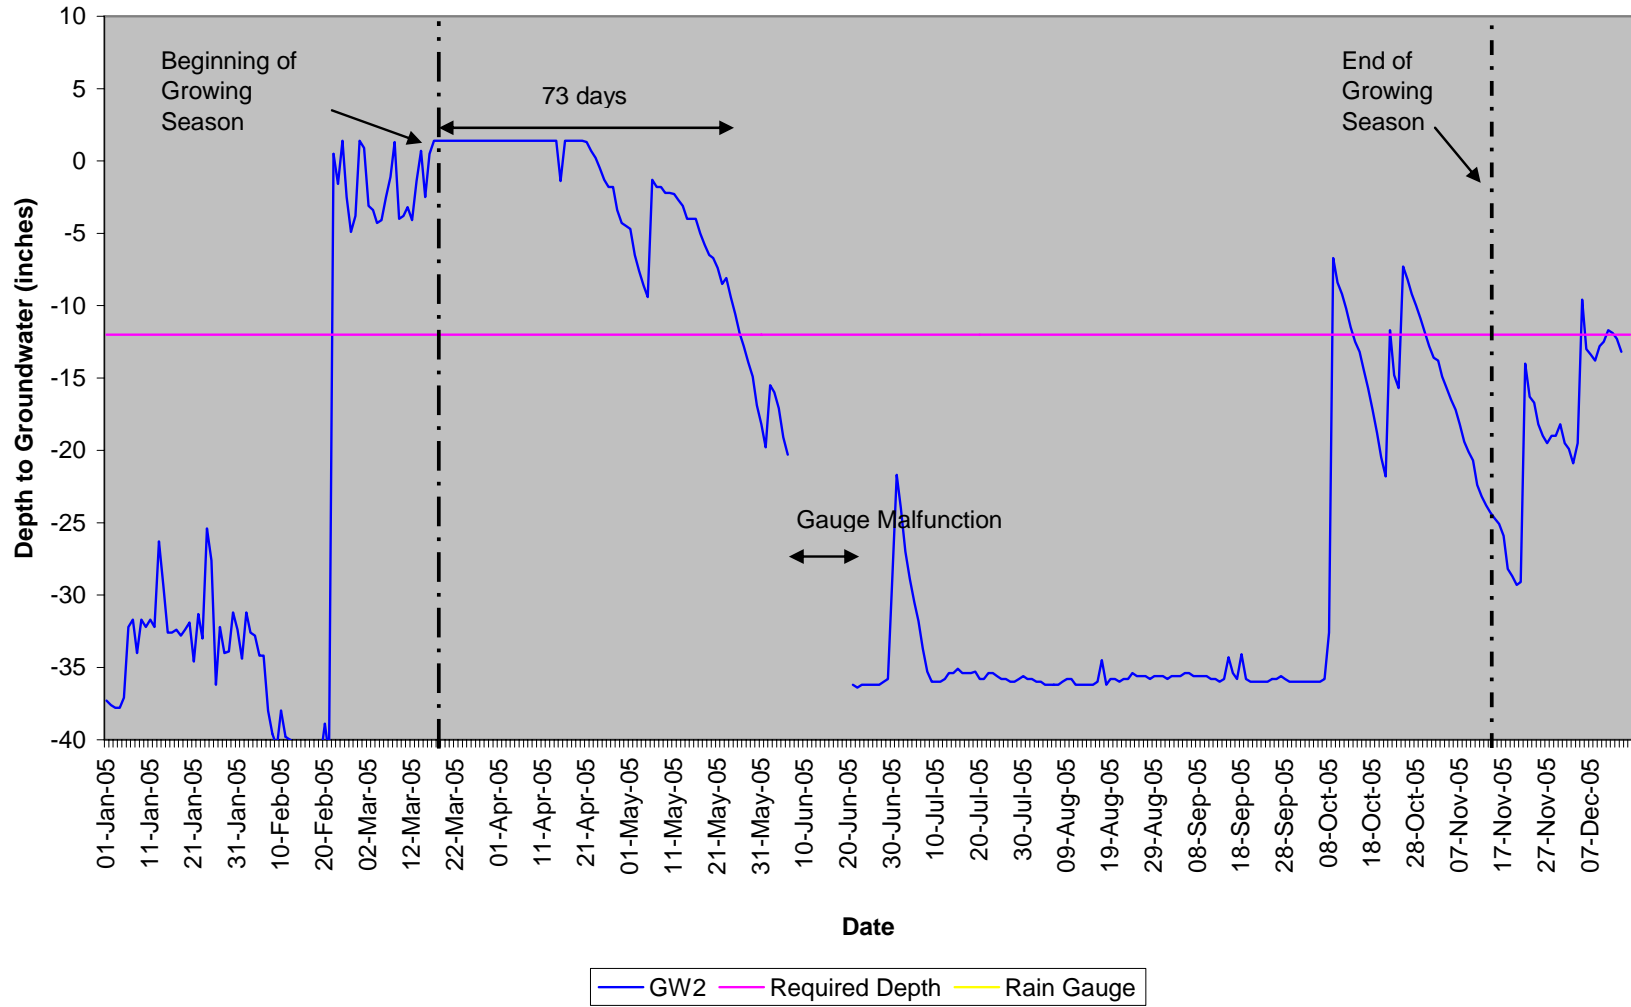

APPENDIX A

GAUGE DATA GRAPHS

GROUND WATER GAUGES

Greene Street GW1

Greene Street GW2

SURFACE WATER GAUGES

Greene Street SG1

Greene Street SG2