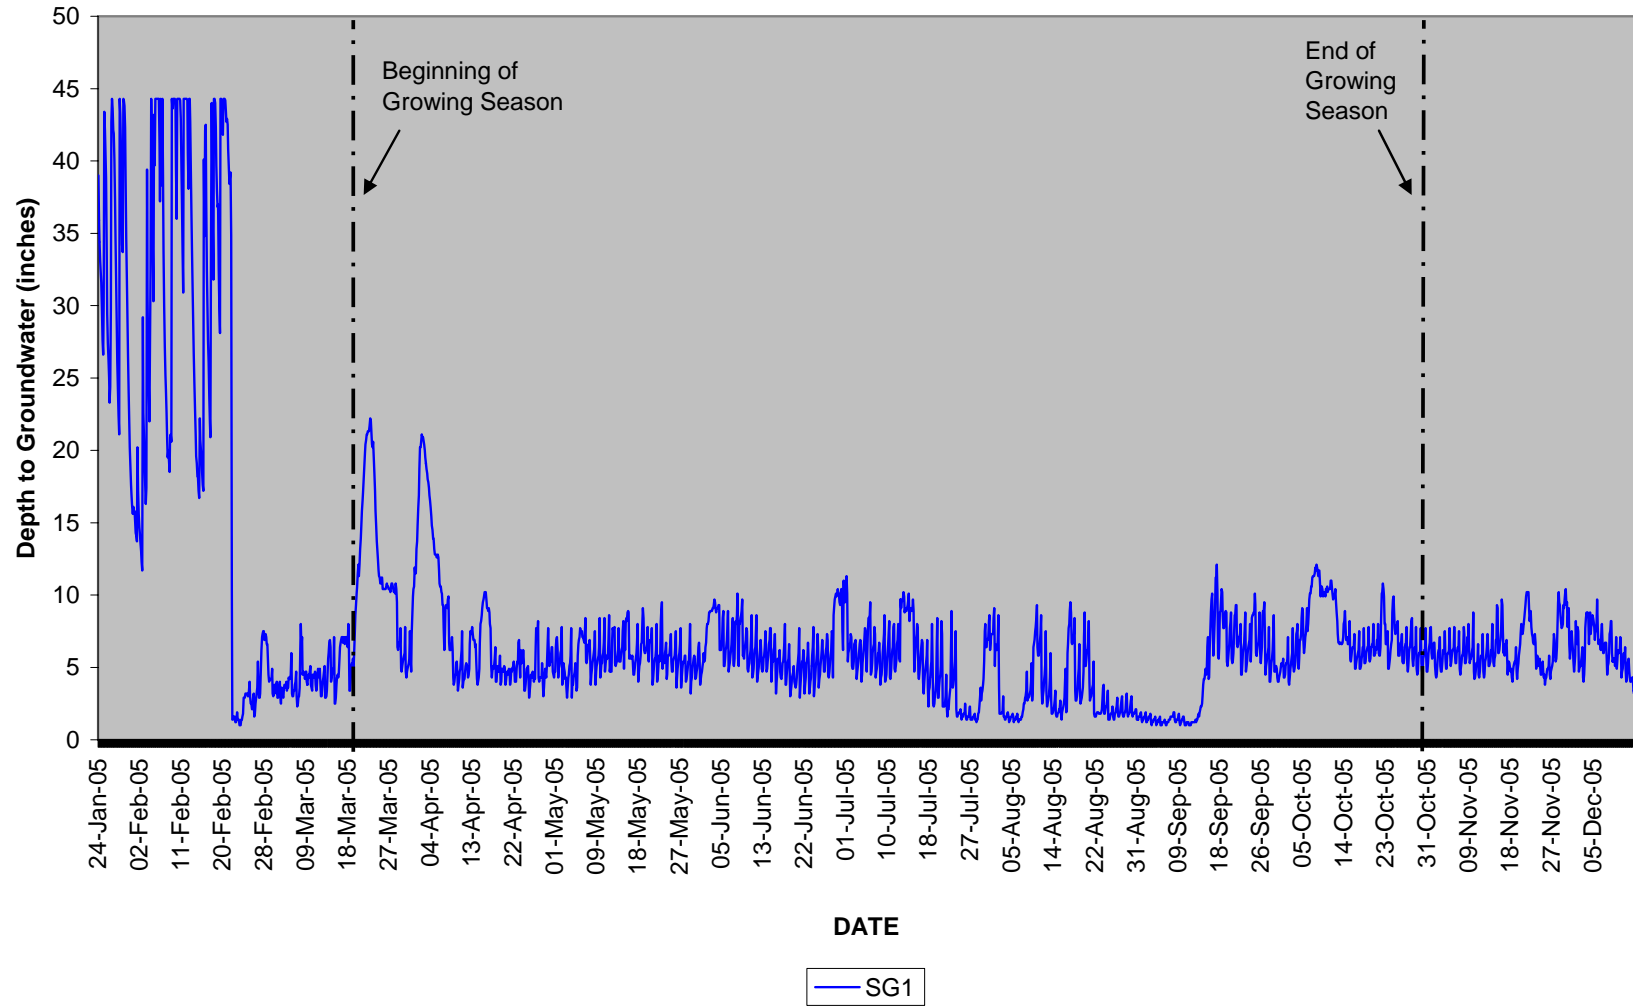

APPENDIX A

GAUGE DATA GRAPHS

GROUND WATER GAUGES

Greene Street GW1

Greene Street GW2

SURFACE WATER GAUGES

Greene Street SG1

Greene Street SG2