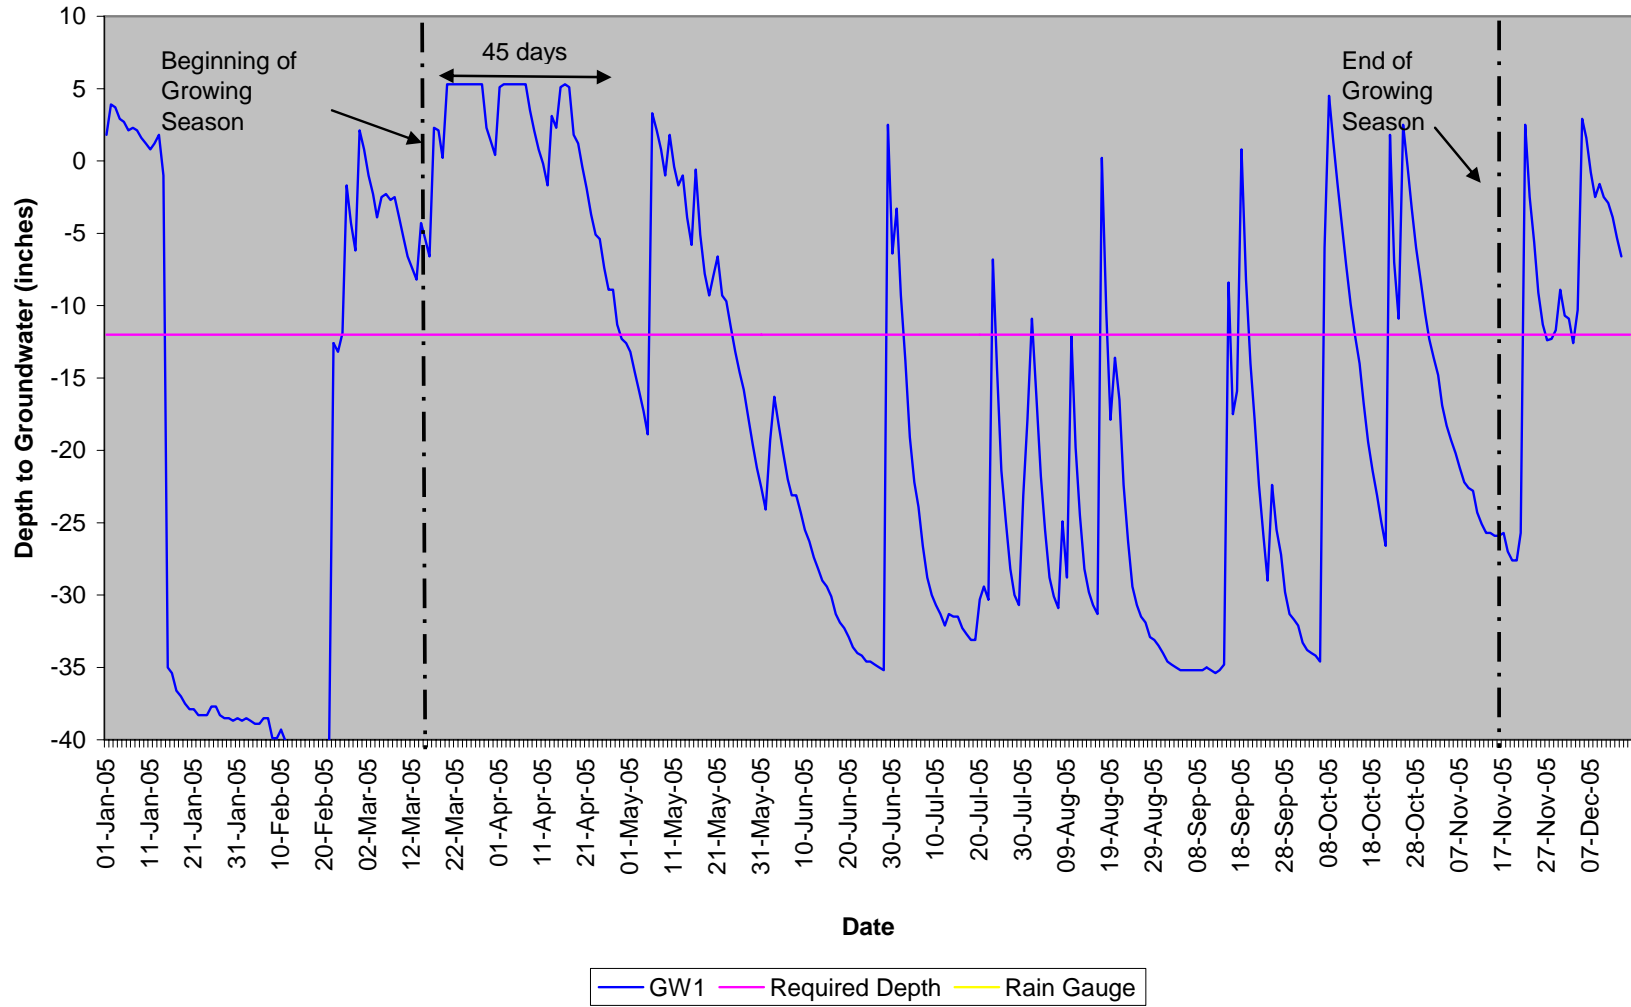

APPENDIX A

GAUGE DATA GRAPHS

GROUND WATER GAUGES

Greene Street GW1

Greene Street GW2

SURFACE WATER GAUGES

Greene Street SG1

Greene Street SG2