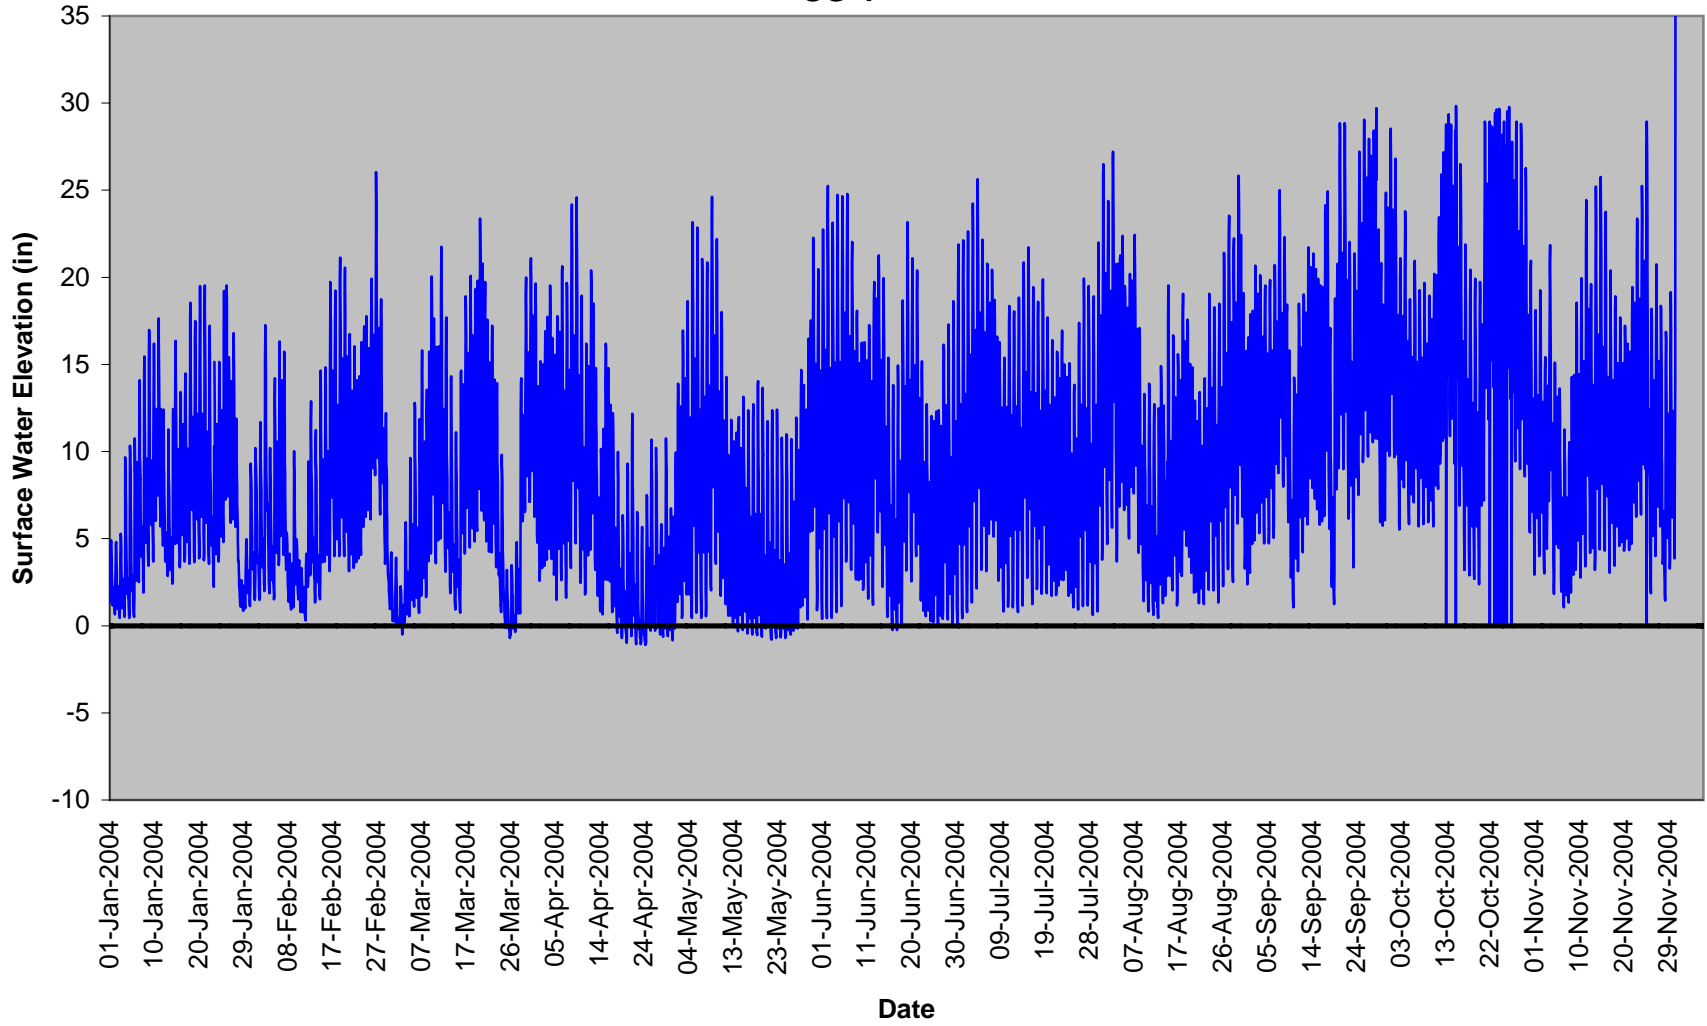

Cedar Point Surface Gauge SG-1

Cedar Point Surface Gauge SG-2