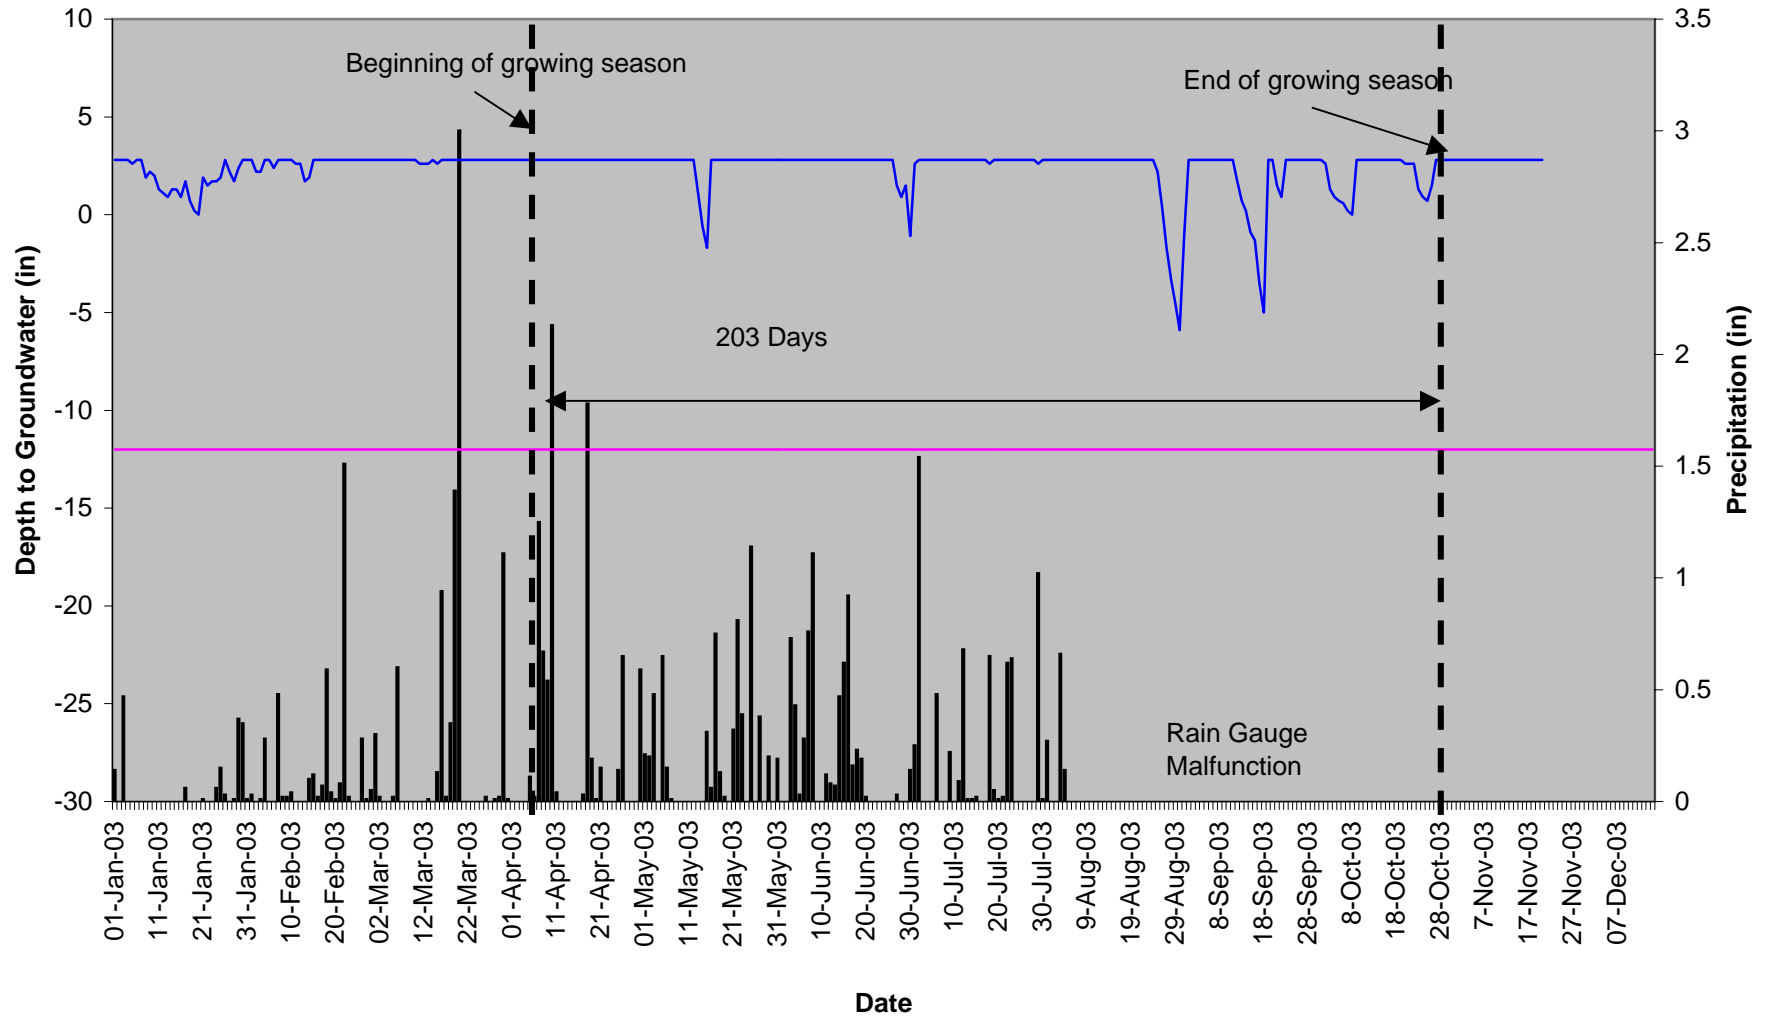

Bethel Church BC-G3

■ N3A73455 RG7 — S4CD9EF BC-G3 — REQUIRED DEPTH