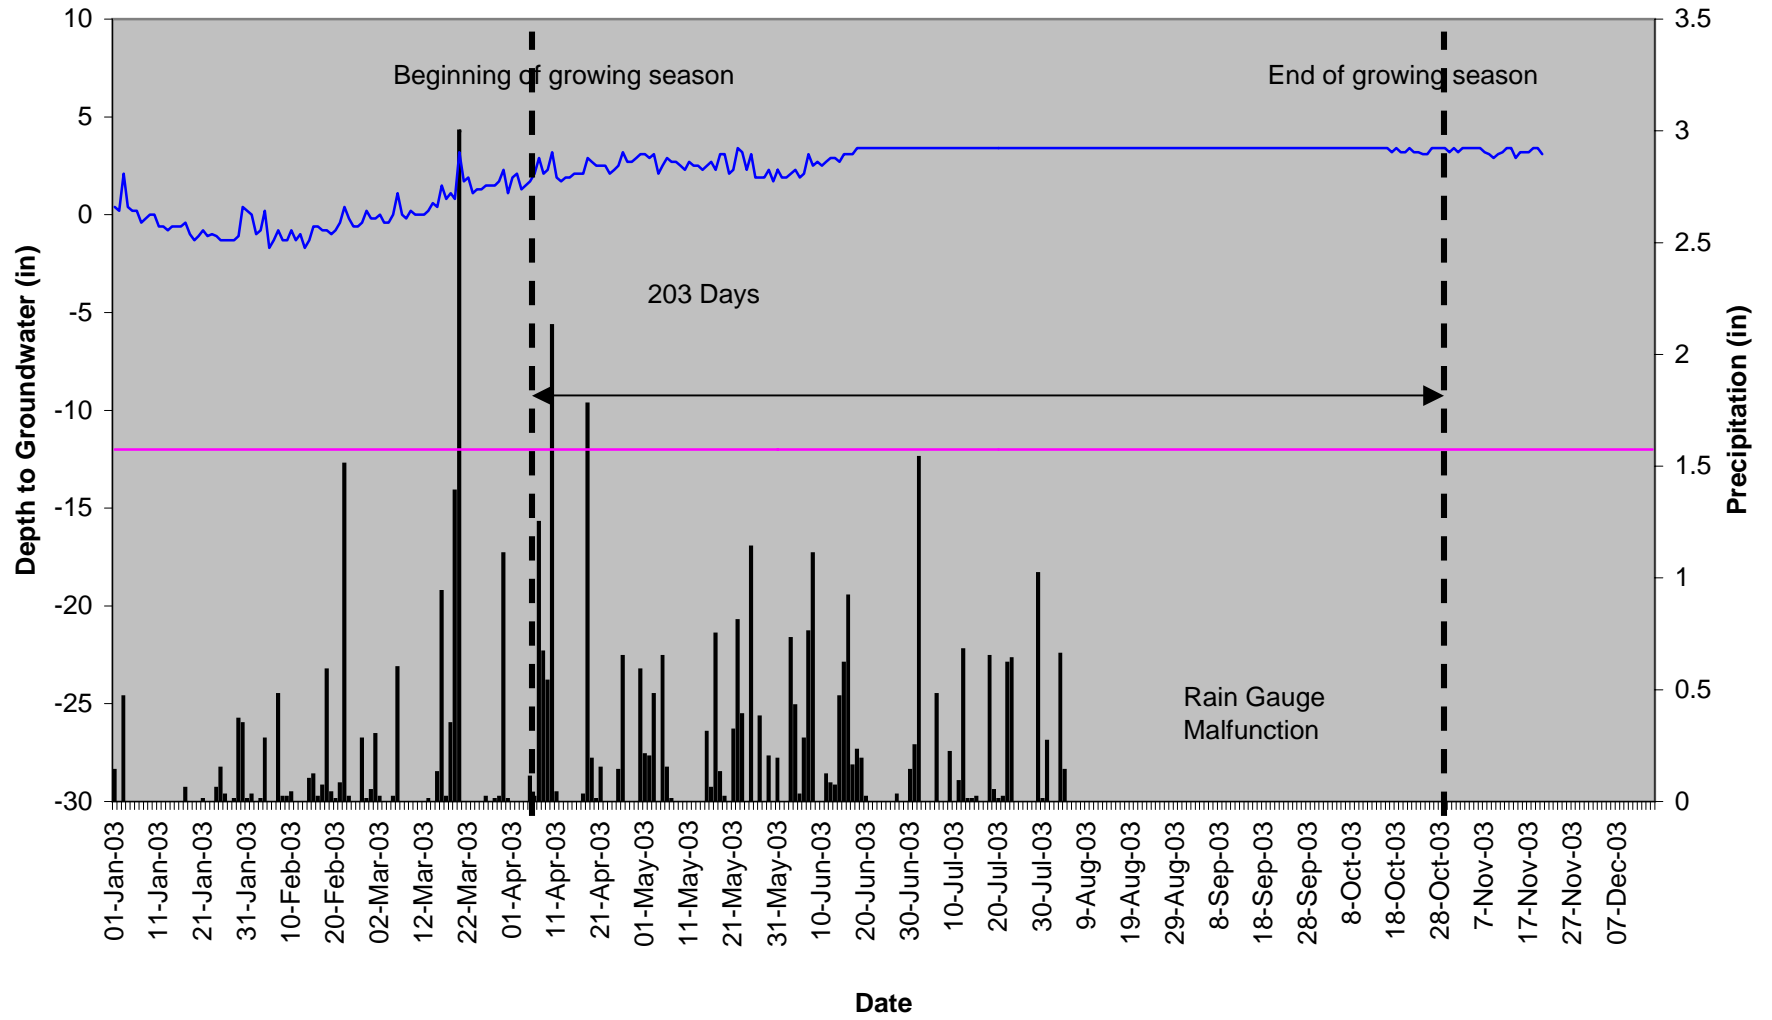

Bethel Church BC-G6

N3A73455 RG7
 50448B BC-G6
 REQUIRED DEPTH