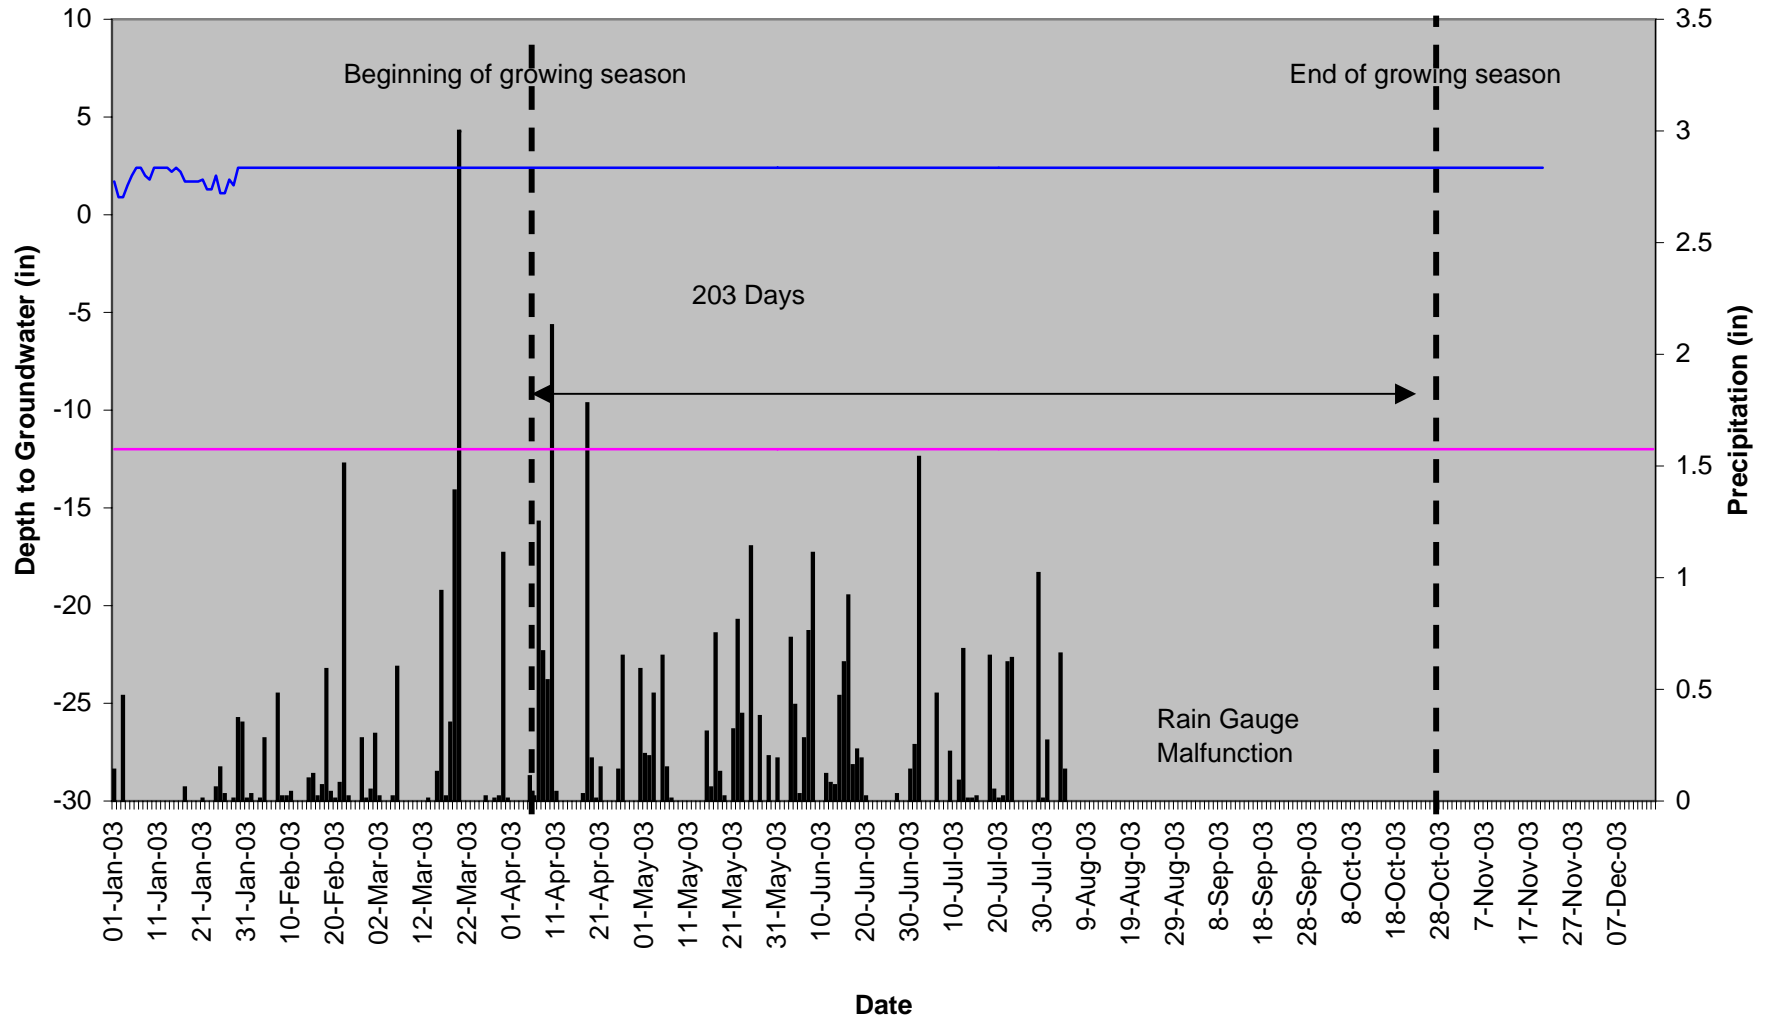

Bethel Church BC-G4

■ N3A73455 RG7 — S4CDA70 BC-G4 — REQUIRED DEPTH