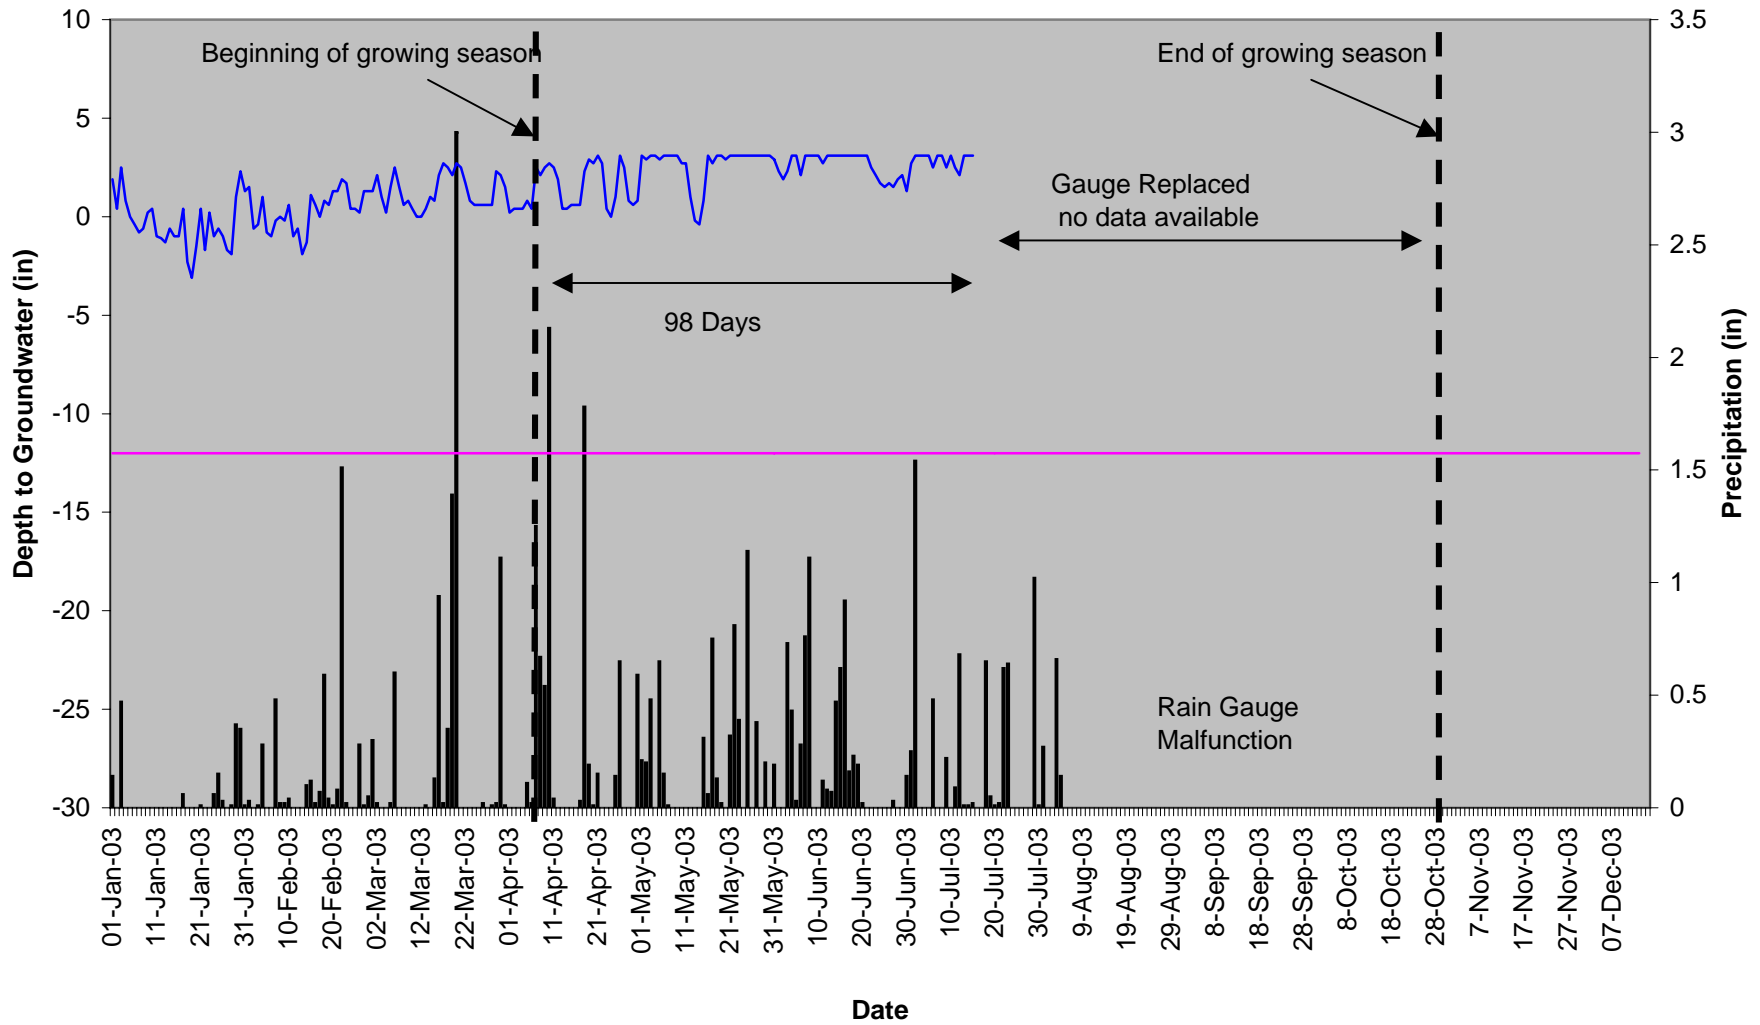

### Bethel Church BC-G1

N3A73455 RG7
  S31F883 BC-G1
  REQUIRED DEPTH

**Bethel Church BC-G2**  
(existing wetland enhancement area)