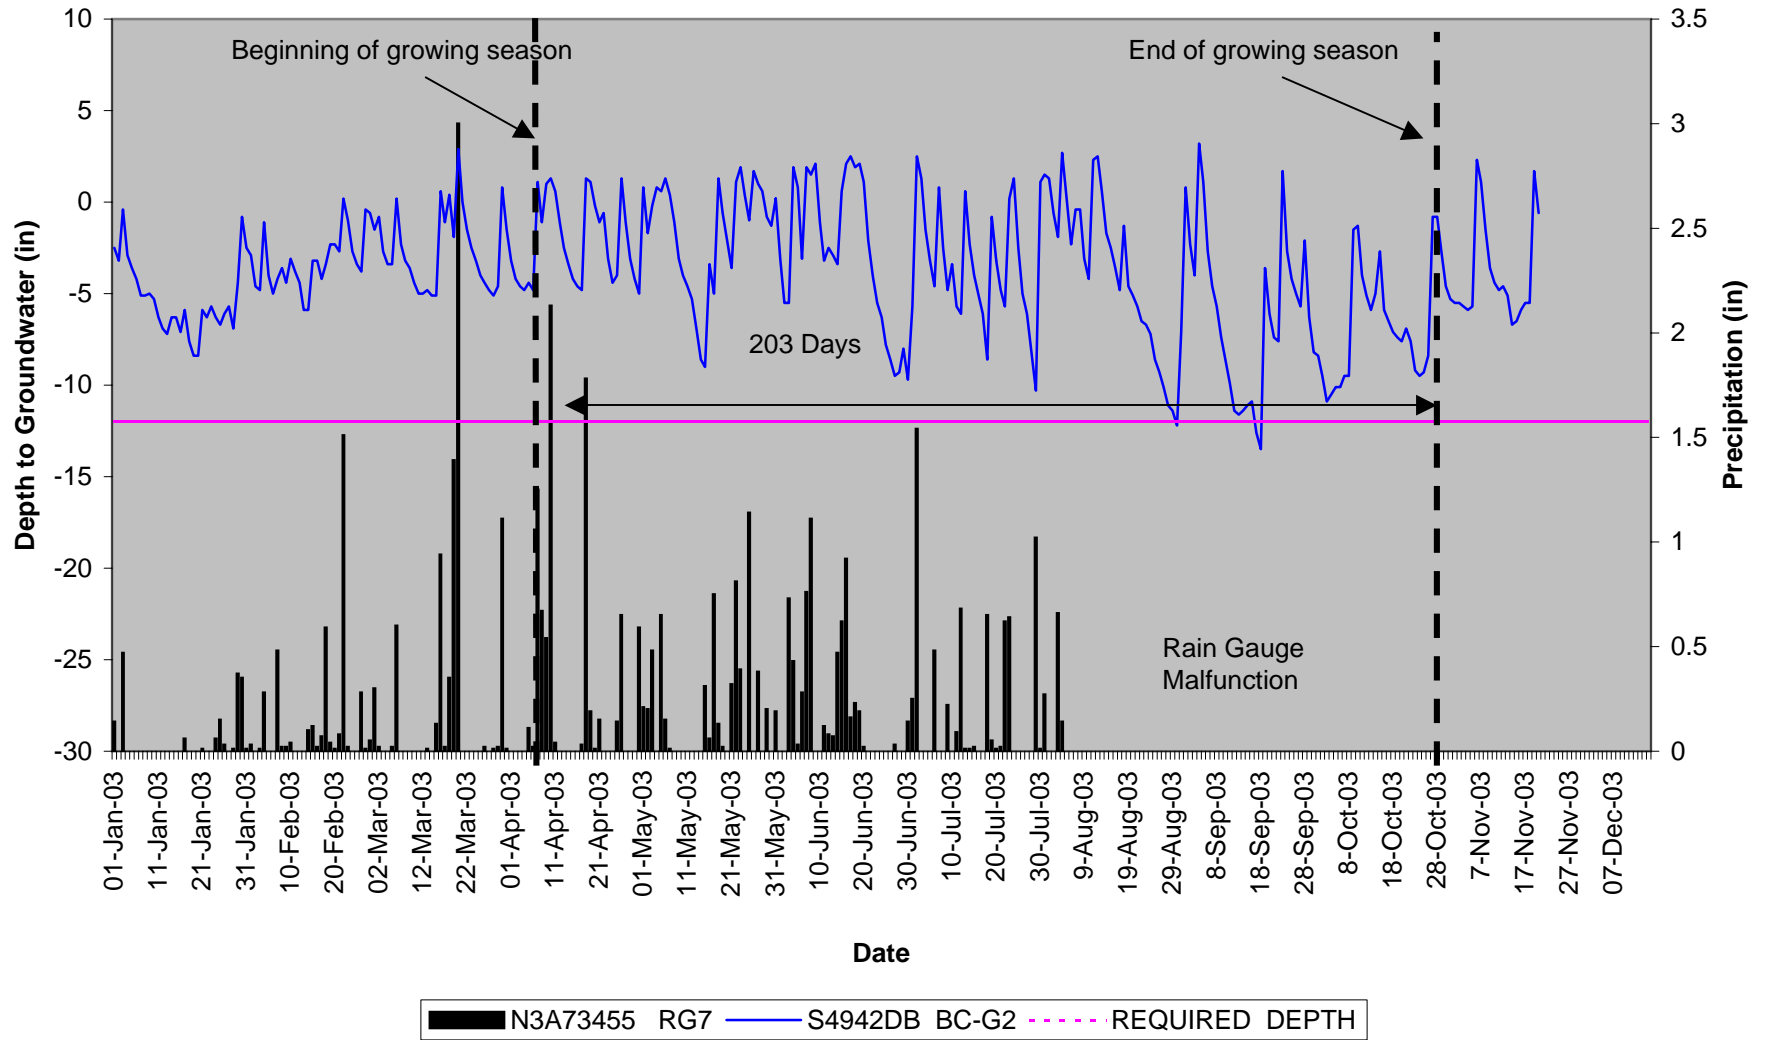

### Bethel Church BC-G1

N3A73455 RG7
  S31F883 BC-G1
  REQUIRED DEPTH

**Bethel Church BC-G2**  
(existing wetland enhancement area)