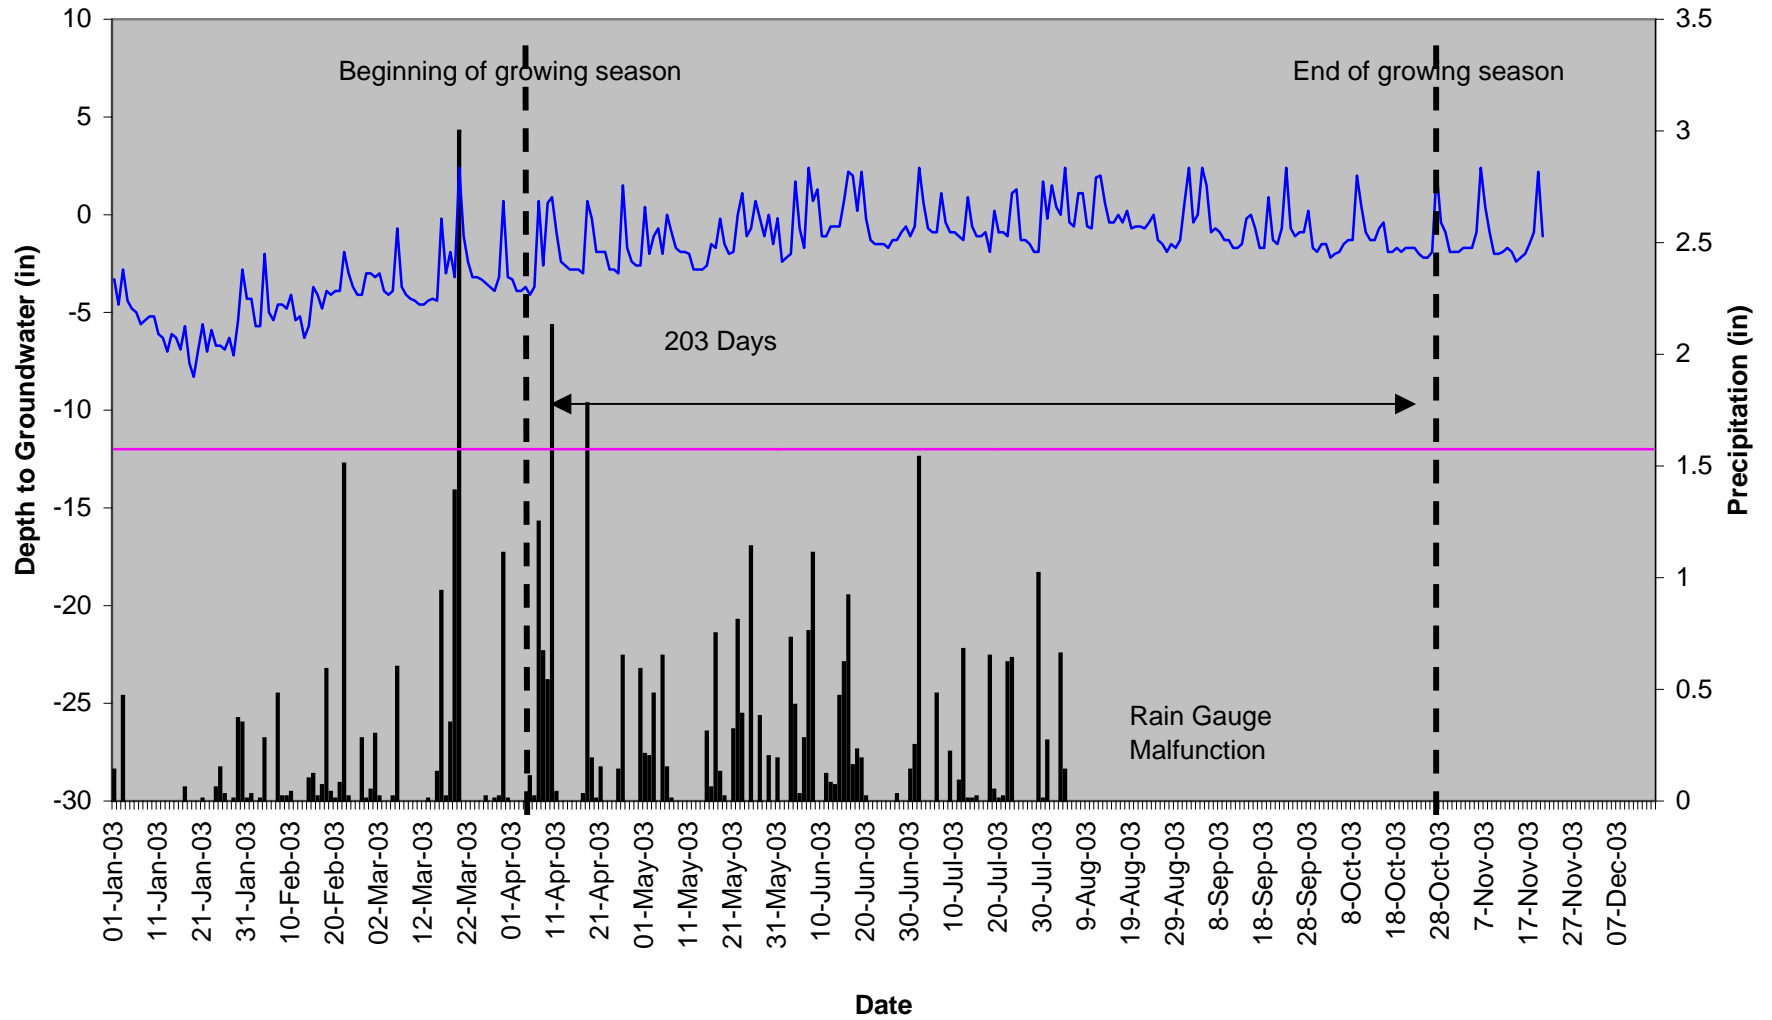

Bethel Church BC-G5

■ N3A73455 RG7 — S213A85 BC-G5 — REQUIRED DEPTH